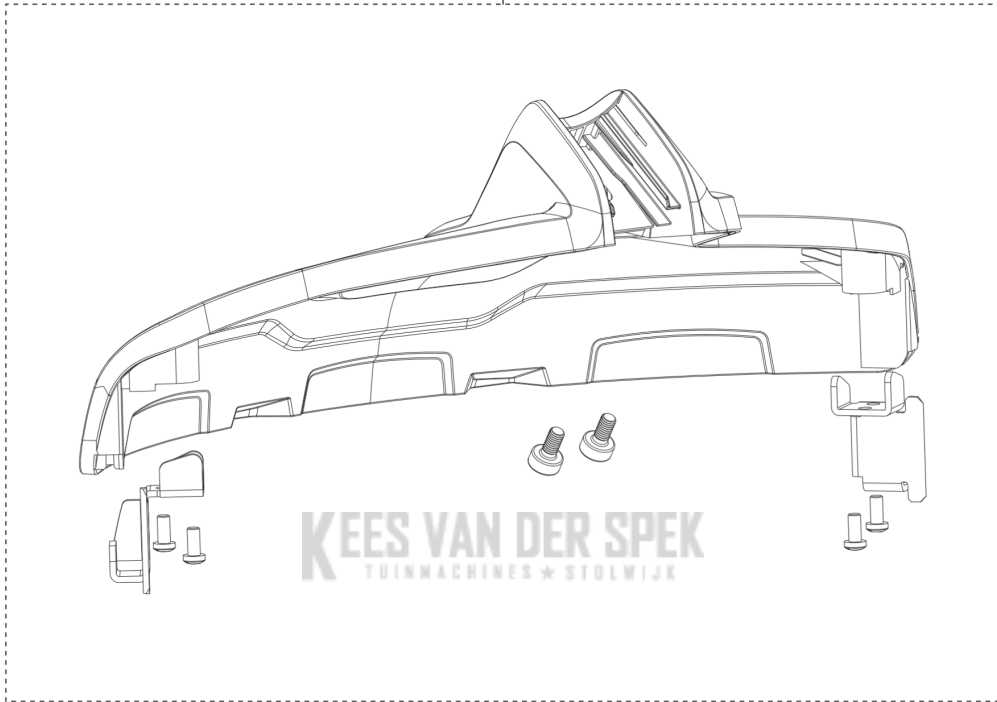

# SPARE PARTS LIST

**B** 320iL  
CONTROL

1

---

PXM_REF	PXM_PARTNO	DESCRIPTION	PXM_REMARK	QTY.
1	599348943	CONTROLE PANEEL	BUTTONS KIT	1

**KEES VAN DER SPEK**  
TUINMACHINES ★ STOLWIJK

**C** 320iL  
CUTTING

1