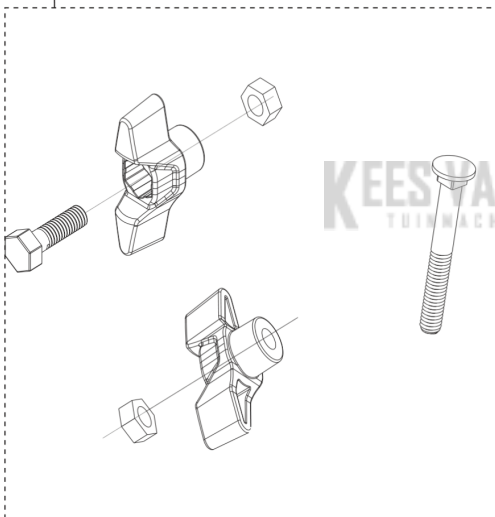

# SPARE PARTS LIST

**B** 320iL  
CONTROL

1

---

PXM_REF	PXM_PARTNO	DESCRIPTION	PXM_REMARK	QTY.
1	599348943	CONTROLE PANEEL	BUTTONS KIT	1

**KEES VAN DER SPEK**  
TUINMACHINES ★ STOLWIJK

**C** 320iL  
CUTTING

1

**F** 320iL  
TRIMMER

1

---

PXM_REF	PXM_PARTNO	DESCRIPTION	PXM_REMARK	QTY.
1	599348948	CUTTING HEAD ASSY	TRIMMER HEAD	1

**KEES VAN DER SPEK**  
TUINMACHINES ★ STOLWIJK

**G** 320iL  
TUBE

1

2