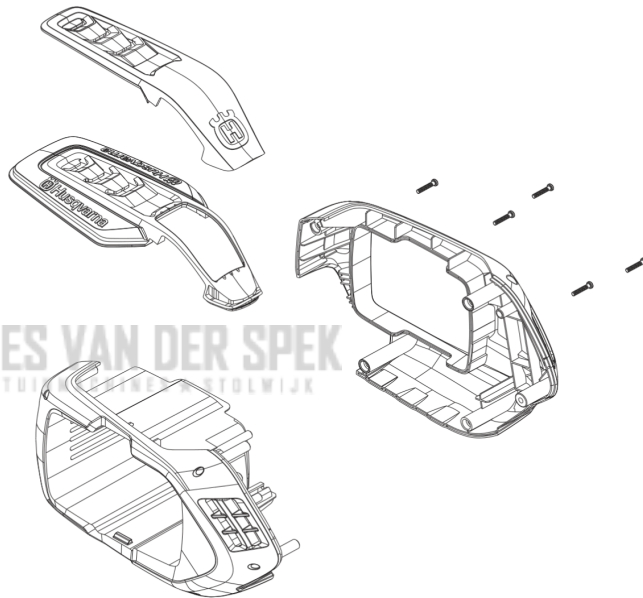

E 320iL
HOUSING

1

2

3

KEES VAN DER SPEK
TUIN- EN BUITENMEUBELWERK

4

5