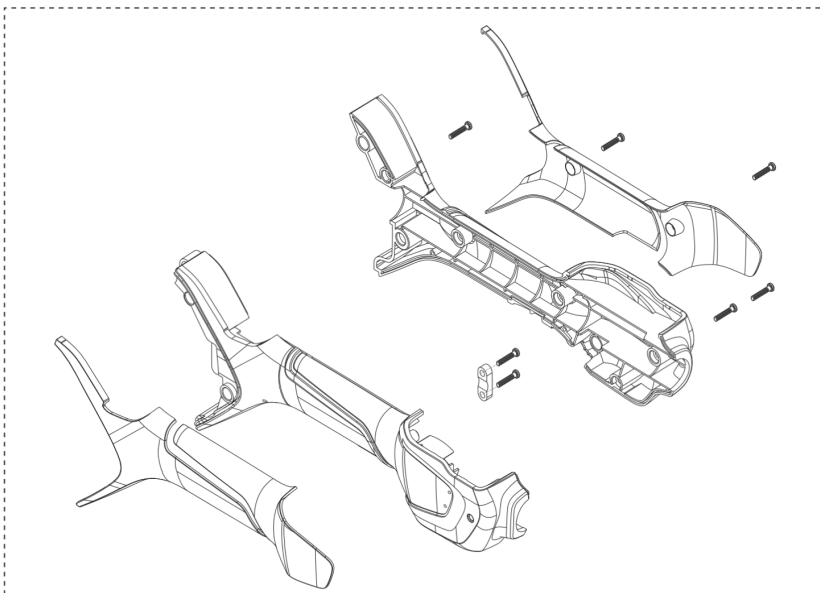

E 320iL
HOUSING

1

2

3

KEES VAN DER SPEK
TUIN- EN BUITENMEUBELWERK

4

5