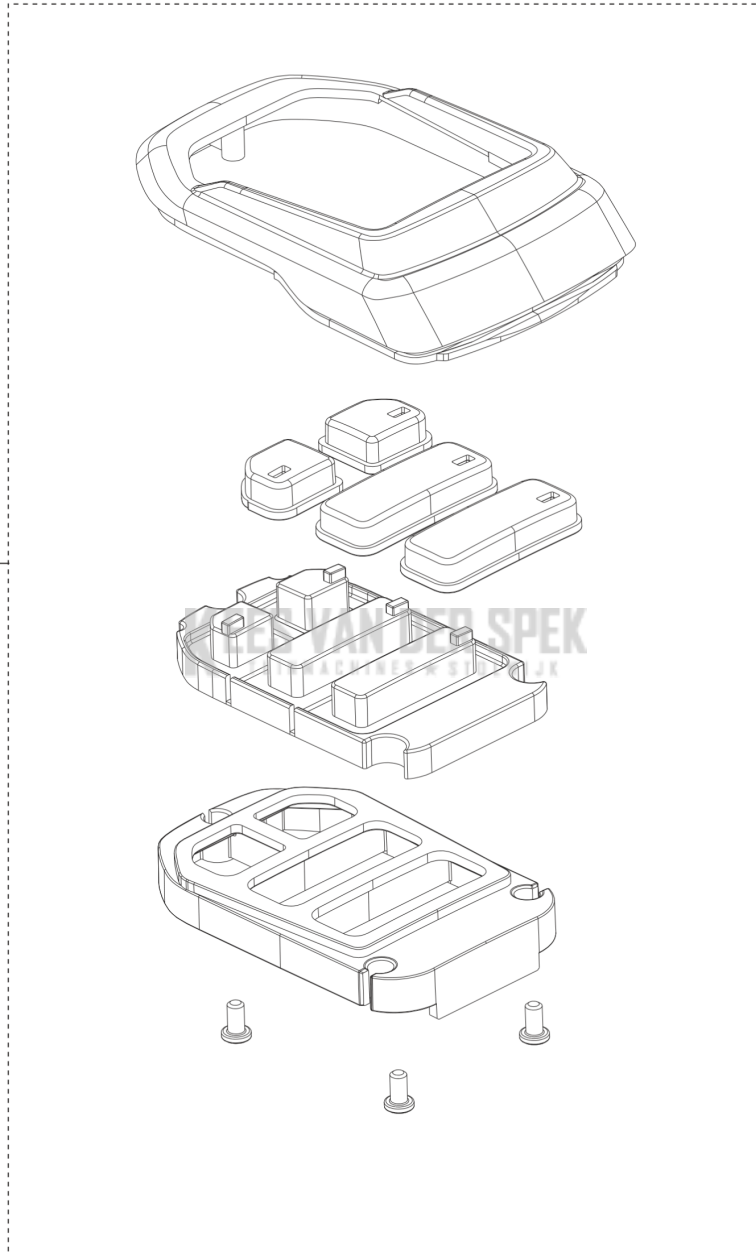

# SPARE PARTS LIST

**B** 320iL  
CONTROL

1

---

PXM_REF	PXM_PARTNO	DESCRIPTION	PXM_REMARK	QTY.
1	599348943	CONTROLE PANEEL	BUTTONS KIT	1

**KEES VAN DER SPEK**  
TUINMACHINES ★ STOLWIJK

**C** 320iL  
CUTTING

1