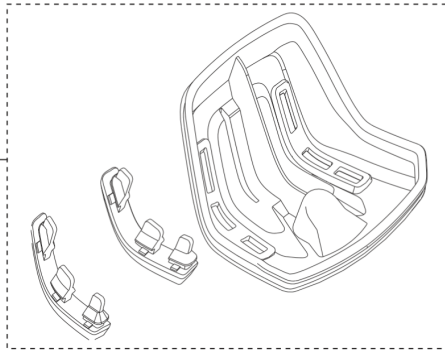

E 320iL
HOUSING

1