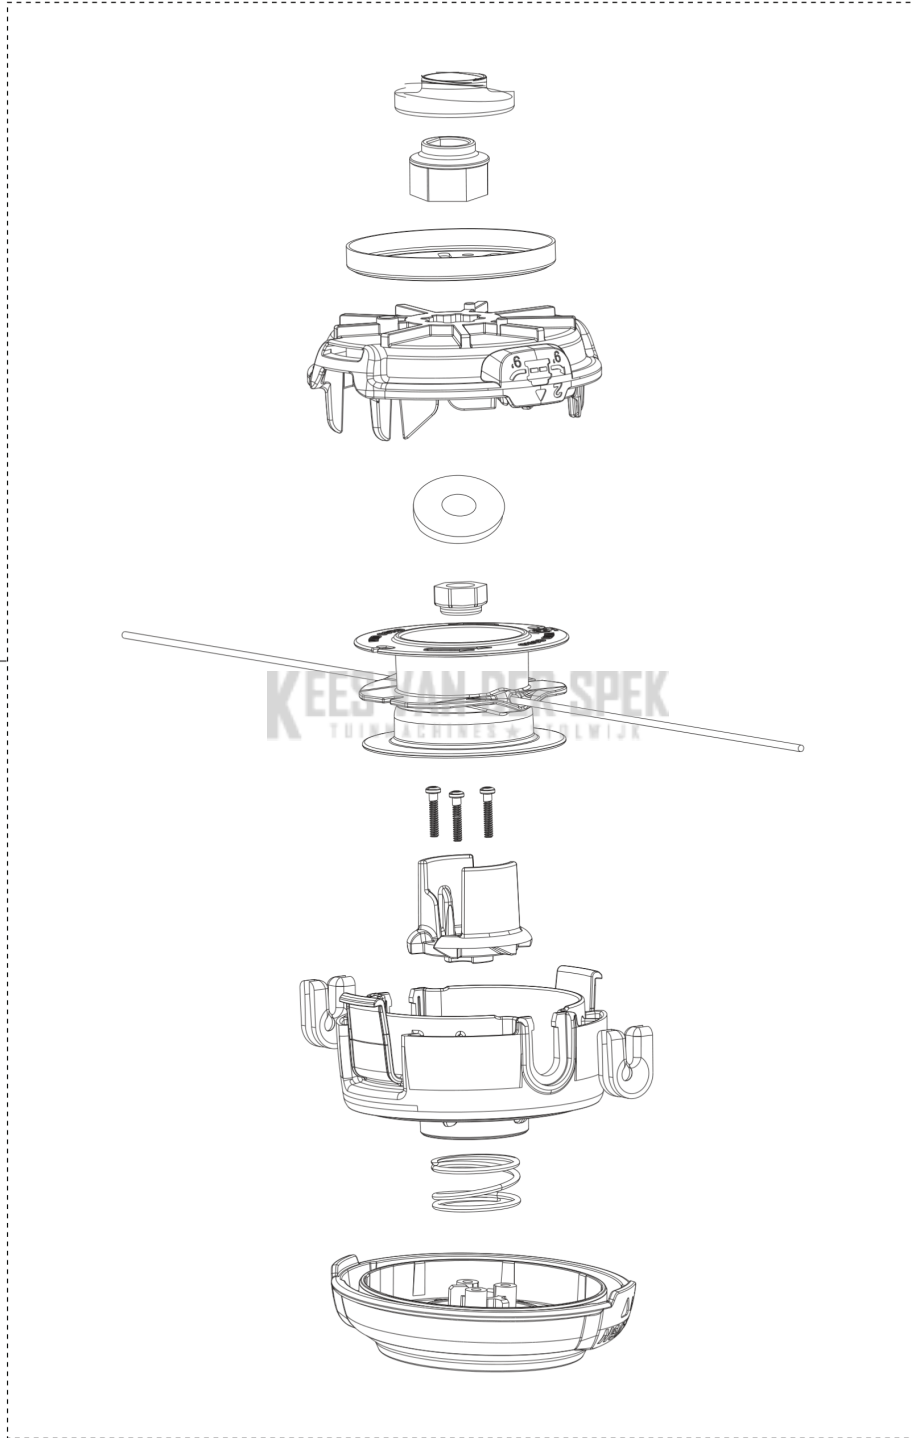

PXM_REF	PXM_PARTNO	DESCRIPTION	PXM_REMARK	QTY.
1	599348940	BUMPER ASSY	BOTTOM BUMPER KIT	1
2	536896701	HUIS COMPL.		1
3	599348959	BLADVEER	BATTERY EJECTOR KIT	1
4	536896901	HANDGRIEP COMPL.		1
5	599348949	GASHEVEL	THROTTLE TRIGGER KIT	1

F 320iL
TRIMMER

1