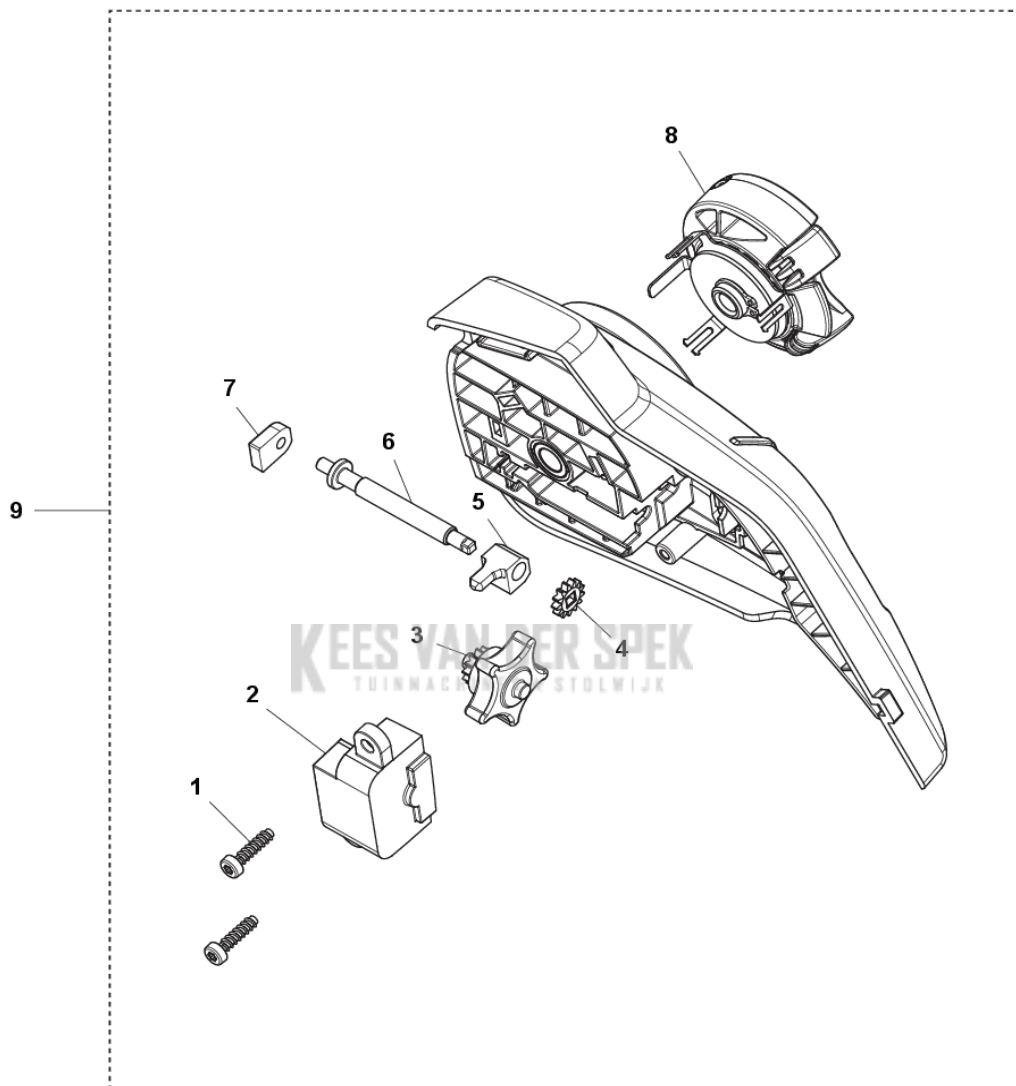

**E** 240i  
CLUTCH COVER

---

PXM_REF	PXM_PARTNO	DESCRIPTION	PXM_REMARK	QTY.
1	585819001	SCREW		2
2	585593401	DEKSEL		1
3	578776501	KETTINGSPANNER		1
4	585593501	RONDSEL		1
5	585593701	PLAAT		1
6	585593901	AS		1
7	585594001	HULS		1
8	591471101	KNOP		1
9	537648501	KOPPELING COMPL.		1