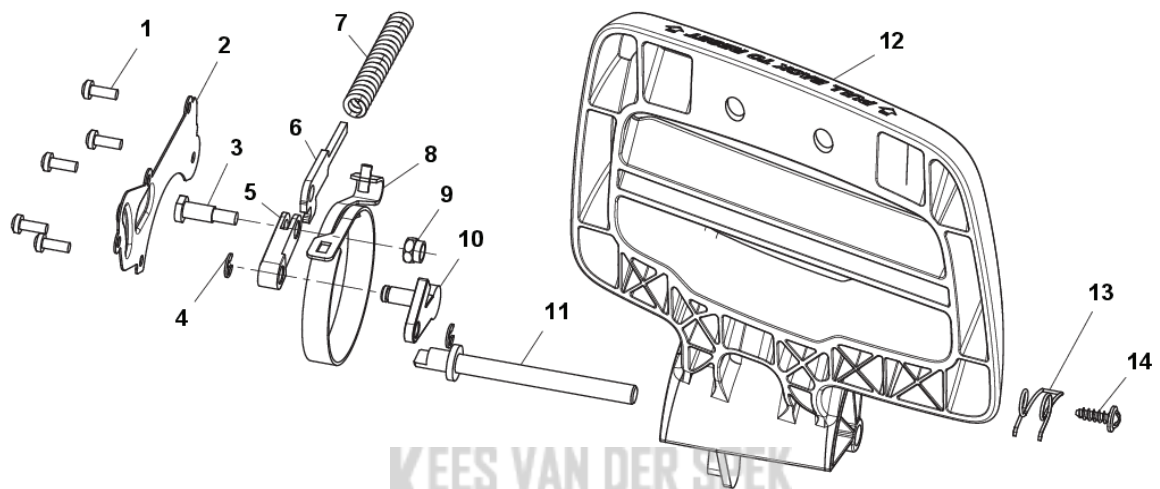

C 240i
CHAIN BRAKE

KEES VAN DER SLEK
TUINMACHINES * STOLWIJK

PXM_REF	PXM_PARTNO	DESCRIPTION	PXM_REMARK	QTY.
1	586903001	SCREW		5
2	536629001	DEKSEL		1
3	586902601	PENNEN		1
4	587377701	KLEM		2
5	585603501	PLAAT		1
6	585594401	PLAAT		1
7	585590501	REMVEER		1
8	536629101	BAND		1
9	586902701	MOER		1
10	582488701	AANDRIJFSTANG		1
11	585931901	AS		1
12	585581301	REM		1
13	587600101	VEER		1
14	575309802	SCREW		1