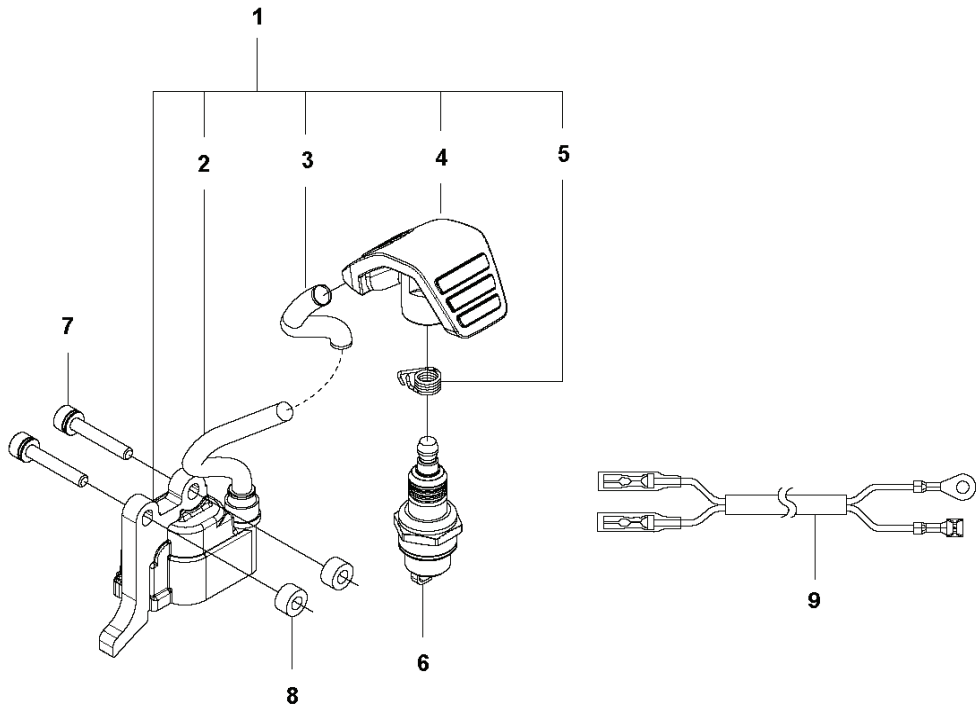

J 525P5S, 525P4S
IGNITION SYSTEM & CLUTCH