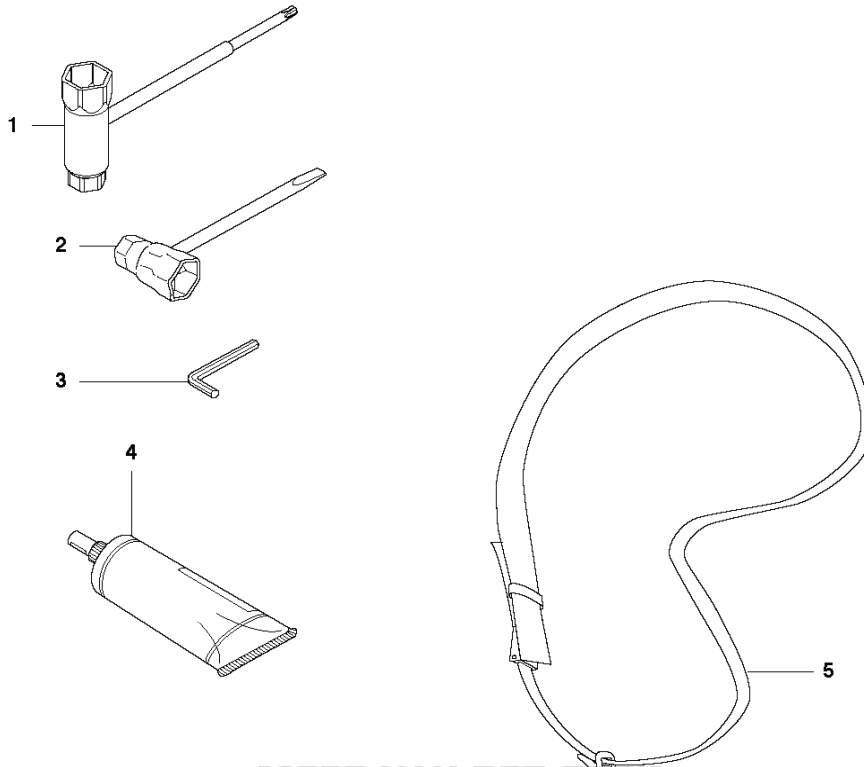

N2 525P4S
ACCESSORIES

KEES VAN DER SLEK
TUINMACHINES * STOLWIJK