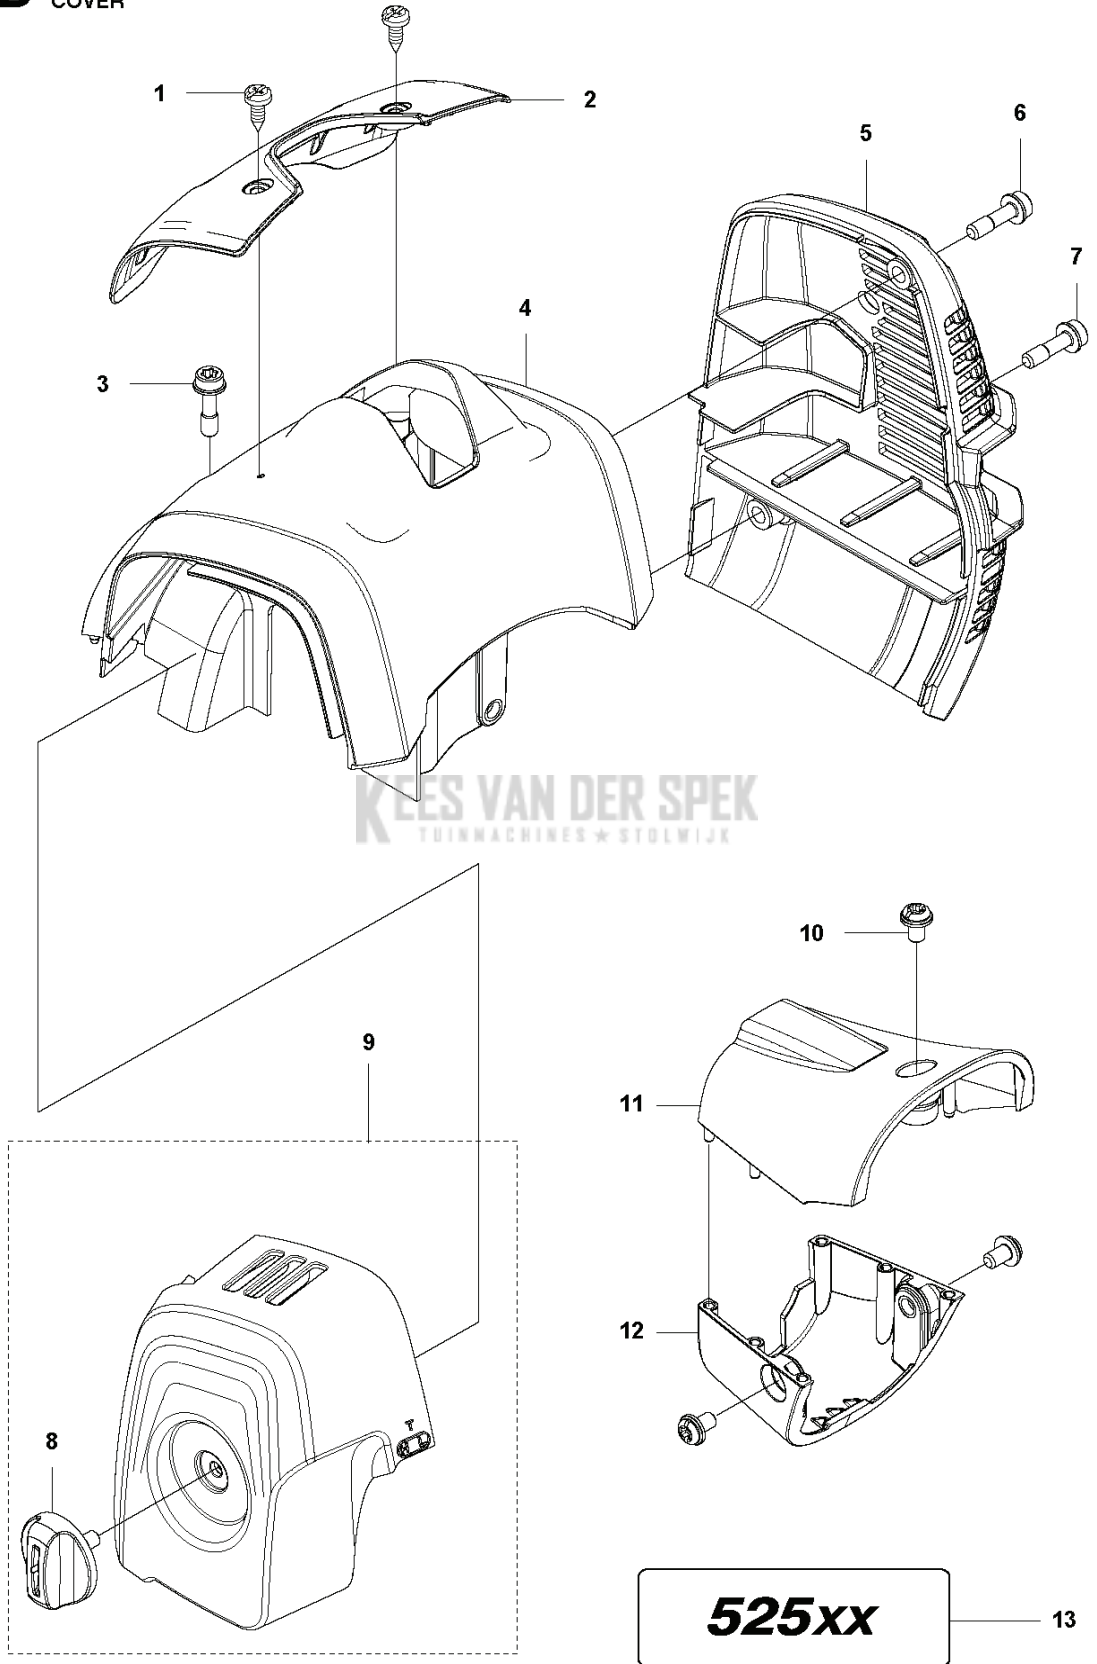

D 525P5S, 525P4S
COVER

KES VAN DER SPEK
TUINMACHINES * STOLWIJK

525xx

PXM_REF	PXM_PARTNO	DESCRIPTION	PXM_REMARK	QTY.
1	503213512	SCHROEF CCRPANT		2
2	576404501	ARMBESCHERMING		1
3	577815401	BOUT		1
4	592810901	CILINDERDEKSEL		1
5	576404701	UITLAAT BESCHERMER		1
6	577815401	BOUT		1
7	577815401	BOUT		1
8	576992402	KNOP		1
9	581047301	FILTERDEKSEL COMPL.		1
10	544256801	SCREW		3
11	577848201	DEKSEL	524L, 525L, LS, LST, RJD	1
11	577851101	DEKSEL	RS	1
12	577851001	DEKSEL	RS	1
12	577848101	DEKSEL	524L, 525L, LS, LST, RJD	1
13	579445806	STICKER	525L	1