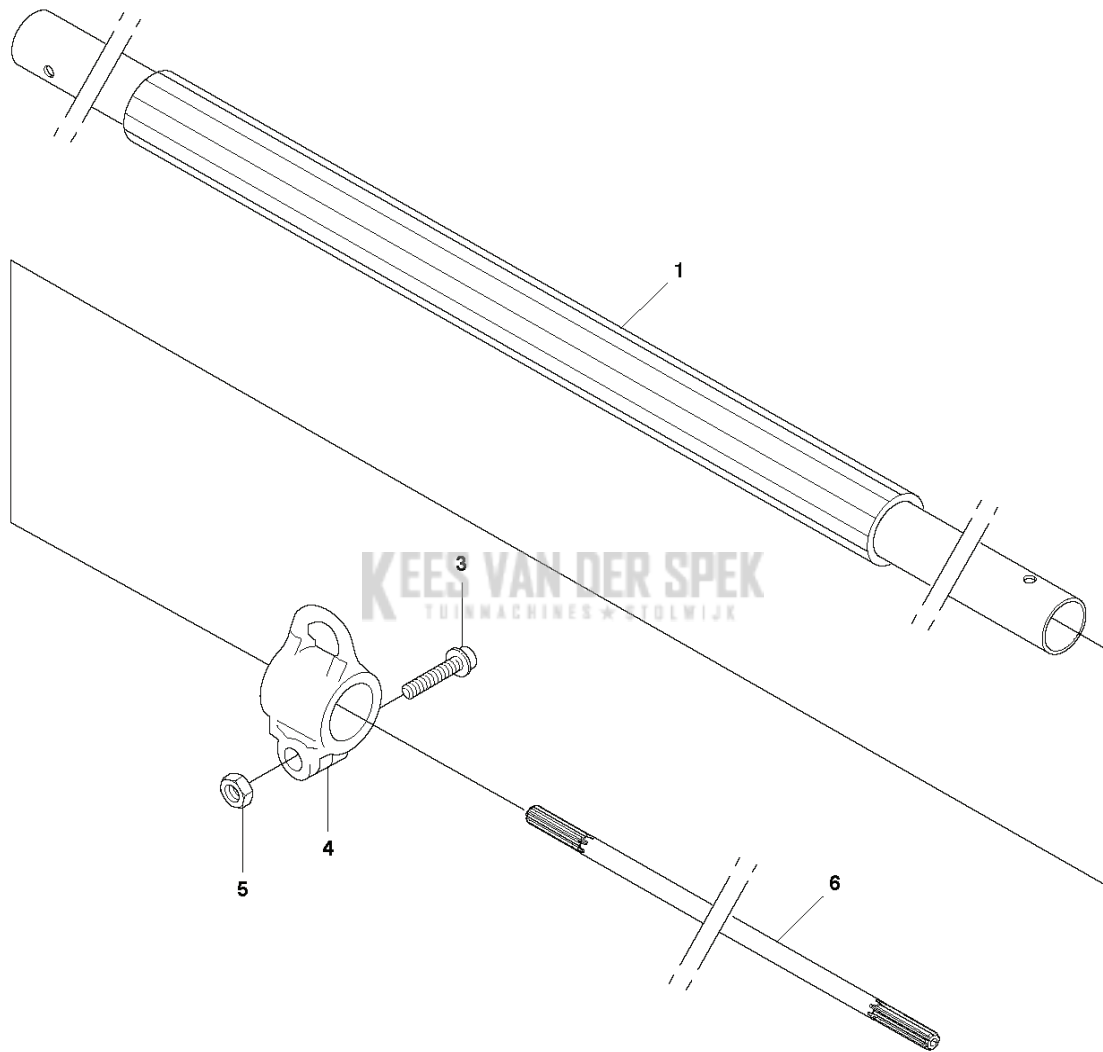

B2 525P4S
SHAFT

KEES VAN DER SPEK
TUINMACHINES • STOLWIJK

9

WARNING!
Operation of this equipment may create sparks that can start fires around dry vegetation. A spark arrestor may be required. The operator should contact local fire agencies for laws or regulations relating to fire prevention requirements.

10