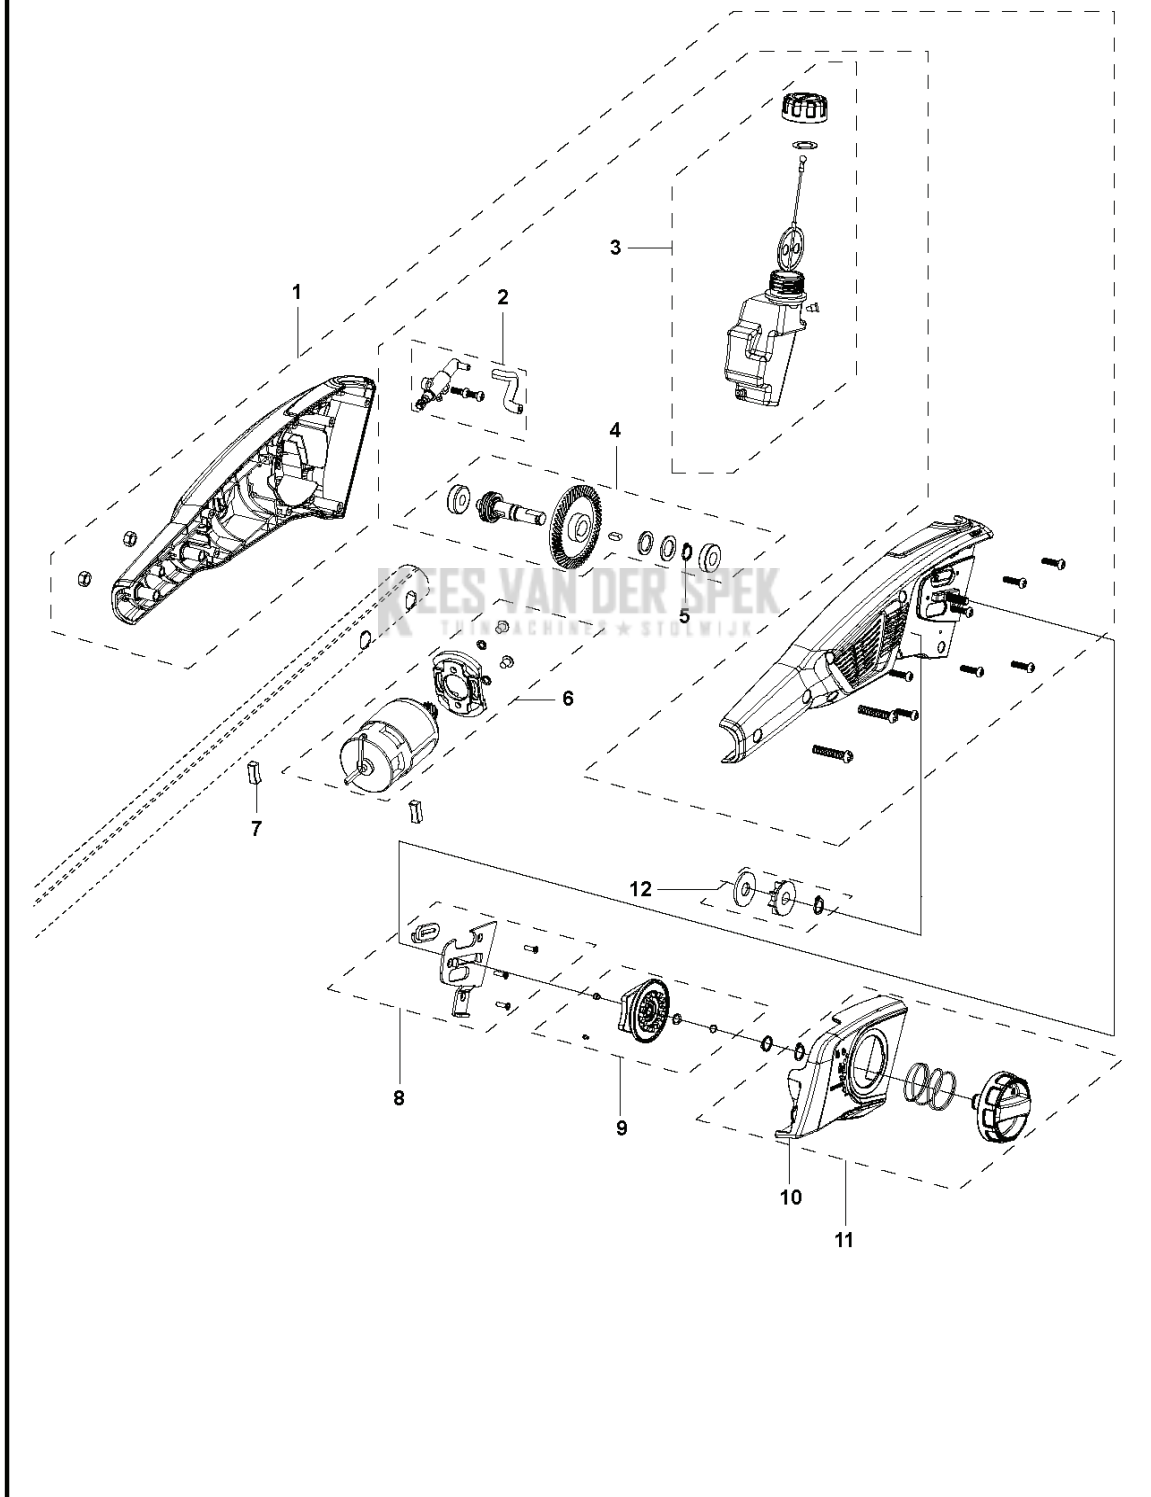

SPARE PARTS CATALOGUE
: HUSQVARNA 120ITK4-H MET ACCU EN LADER

KEES VAN DER SPEK
TUINMACHINES ★ STOLWIJK

Spare Parts List

SPARE PARTS LIST

A 120iTK4
ACCESSORIES

PXM_REF	PXM_PARTNO	DESCRIPTION	PXM_REMARK	QTY.
1	531146730	DRAAGSTEL		1
2	531146723	DEKSEL		1
3	531146722	KETTING	3/8" pitch for US	1
3	501844058	SAW CHAIN	1/4" pitch for ROW	1
4	531146721	ZAAGBLAD	3/8" pitch for US	1
4	575842258	ZAAGBLAD	1/4" pitch for ROW	1
5	529364201	BESCHERMEN		1

D 120iTK4
SAW HEAD

PXM_REF	PXM_PARTNO	DESCRIPTION	PXM_REMARK	QTY.
1	531146714	DEKSEL		1
2	596261001	OLIEPOMP COMPL.		1
3	531146702	FLES	OIL BOTTLE	1
4	596260801	VERSNELLING COMPL.		1
5	596295401	BORGCLIP		2
6	531146713	BEVESTINGINGSSTEUN	MOTOR BRACKET	1
7	596295301	PLAAT	Motor rubber pad	1
8	596261901	MOUNTING PLATE		1
9	596261601	SPANNER		1
10	595021601	DEKSEL		1
11	596262601	KNOB ASSY		1
12	597724801	SPROCKET	1/4" pitch for ROW	1
12	529351901	BIJLAGE	PK4 complete attachment	1
12	597724802	SPROCKET	3/8" pitch for US	1