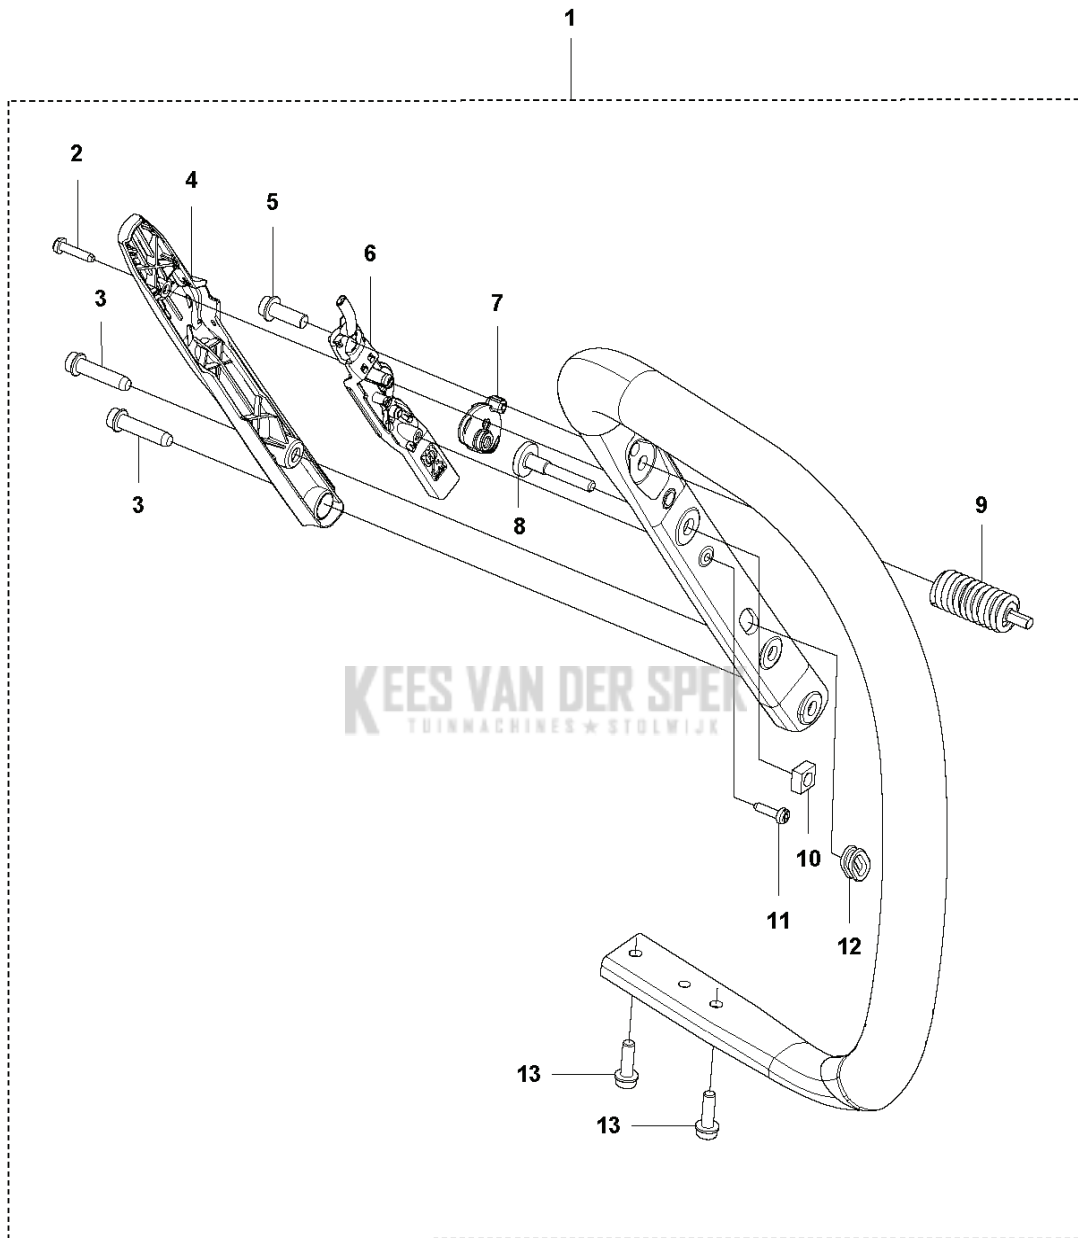

L 592 XP®G
HEATED HANDLE

CHAIN SAWS

PXM_REF	PXM_PARTNO	DESCRIPTION	PXM_REMARK	QTY.
1	593202802	HENDEL SYSTEEM		1
2	525887404	SCREW CITXPANT		1 13
3	525798103	SCREW ITXSCFT		2 13
4	593911001	DEKSEL		1 13
5	522751901	SCHROEF ITXSCFM		1 13
6	593910901	CONTACTPLAAT		1 13
7	537252501	CONTACTPLAAT		1 13
8	504064502	SCHROEF ITXPANM		1 13
9	593661701	AV ELEMENT		1 13
10	503226601	MOER 4-KANT		1 13
11	525887402	SCREW CITXPANT		1 13
12	537088301	DOORVOER		1 13
13	575885703	SCHROEF ITXSCFM		2