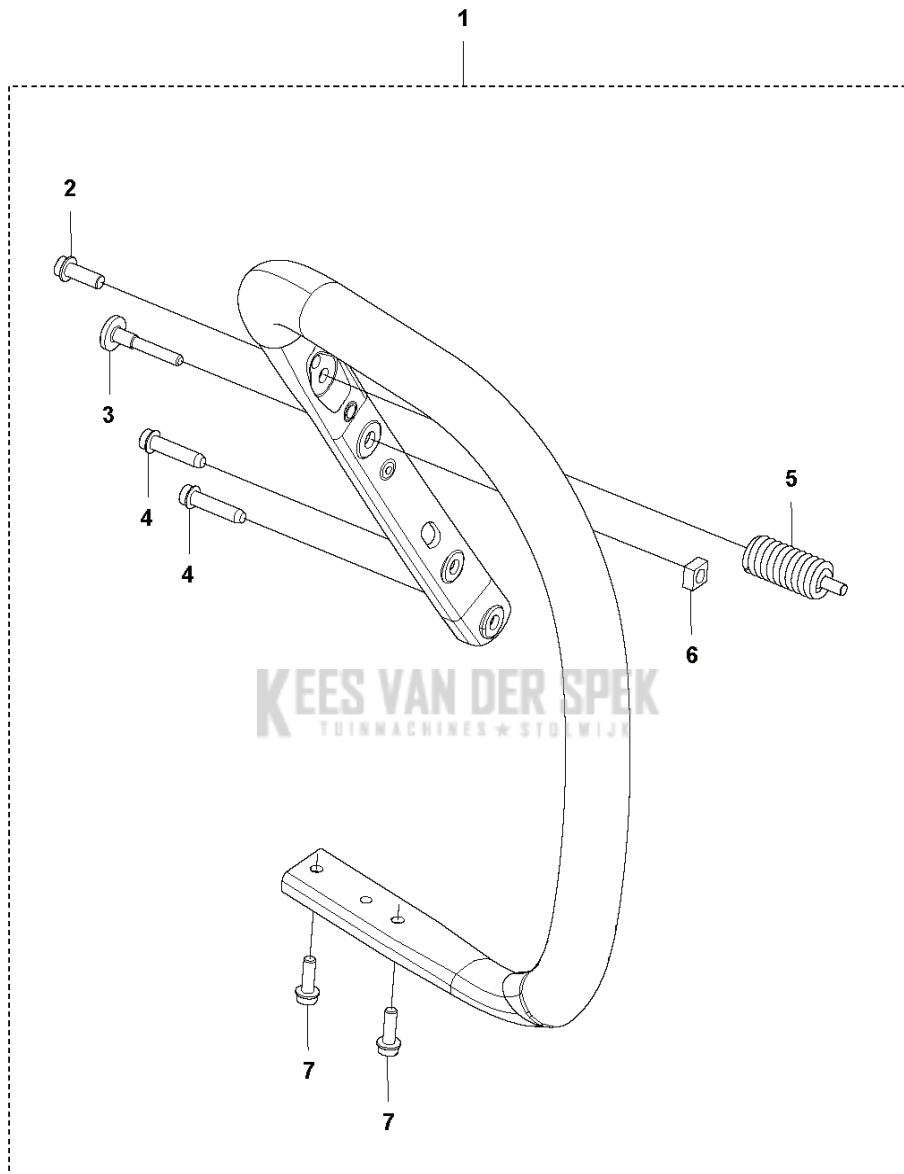

K 592 XP®
HANDLE

CHAIN SAWS

PXM_REF	PXM_PARTNO	DESCRIPTION	PXM_REMARK	QTY.
1	593202801	HENDEL SYSTEEM		1
2	522751901	SCHROEF ITXSCFM		1 1
3	504064502	SCHROEF ITXPANM		1 1
4	525798103	SCREW ITXSCFT		2 1
5	593661701	AV ELEMENT		1 1
6	503226601	MOER 4-KANT		1 1
7	575885703	SCHROEF ITXSCFM		2 1