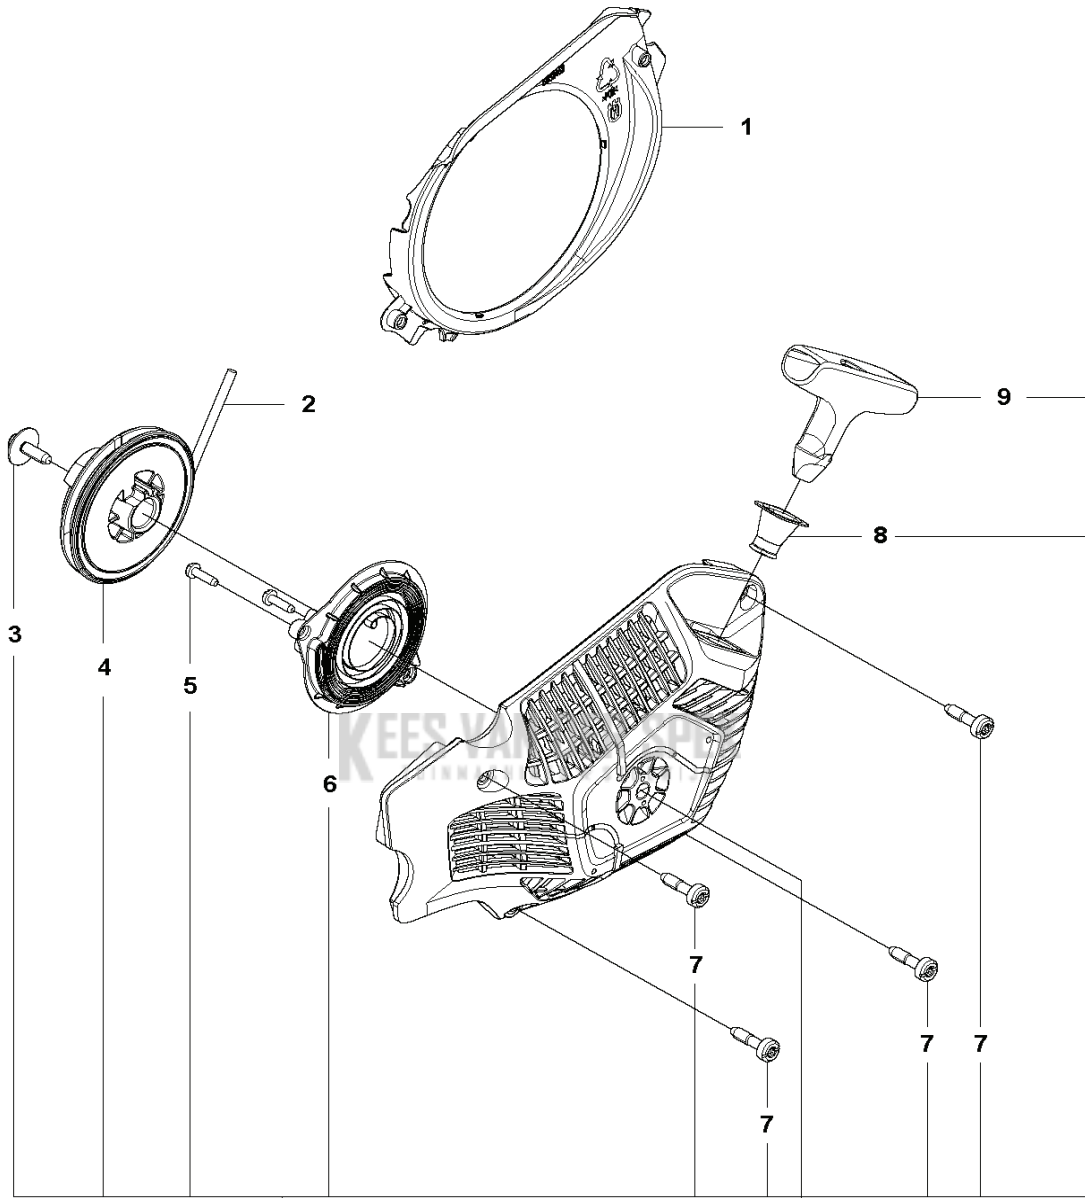

S 592 XP®, 592 XP®G
STARTER

10

11

11

CHAIN SAWS

PXM_REF	PXM_PARTNO	DESCRIPTION	PXM_REMARK	QTY.
1	593245201	KOELLUCHTGELEIDER		1
2	503432902	STARTER CORD		1 10
3	576356601	SCREW ITXSCT		1 10
4	593245101	KOORDSCHIJF		1 10
5	525887401	SCREW CITXPANT		2 10
6	593244801	VEERCASSETTE COMPL.		1 10
7	525824501	SCHROEF CITXPANMO		4 10
8	537283201	HULS		1 10
9	537232501	STARHANDVAT		1 10
10	598781201	STARTER COMPL.		1
11	599333504	PLAATJE	592XP	1
11	599333503	PLAATJE	592XPG	1