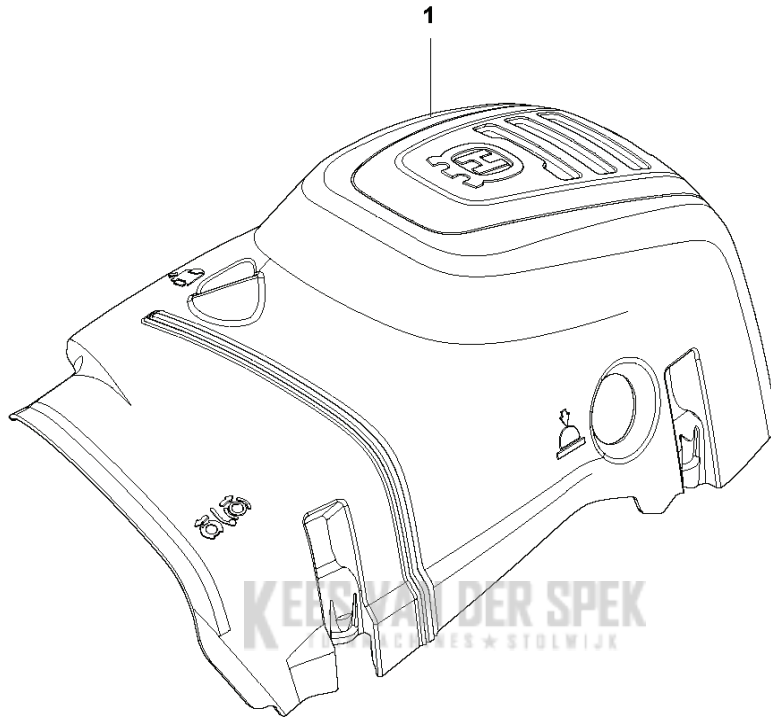

CHAIN SAWS

PXM_REF	PXM_PARTNO	DESCRIPTION	PXM_REMARK	QTY.
1	597939201	CRANKSHAFT KIT		1
2	599425201	NAALDLAGER		1 1
3	503251302	KOGELLAGER		2 1
4	584226501	SEALING RING		2 1

KEES VAN DER SPEK
TUINMACHINES ★ STOLWIJK

D 592 XP®, 592 XP®G
CYLINDER COVER