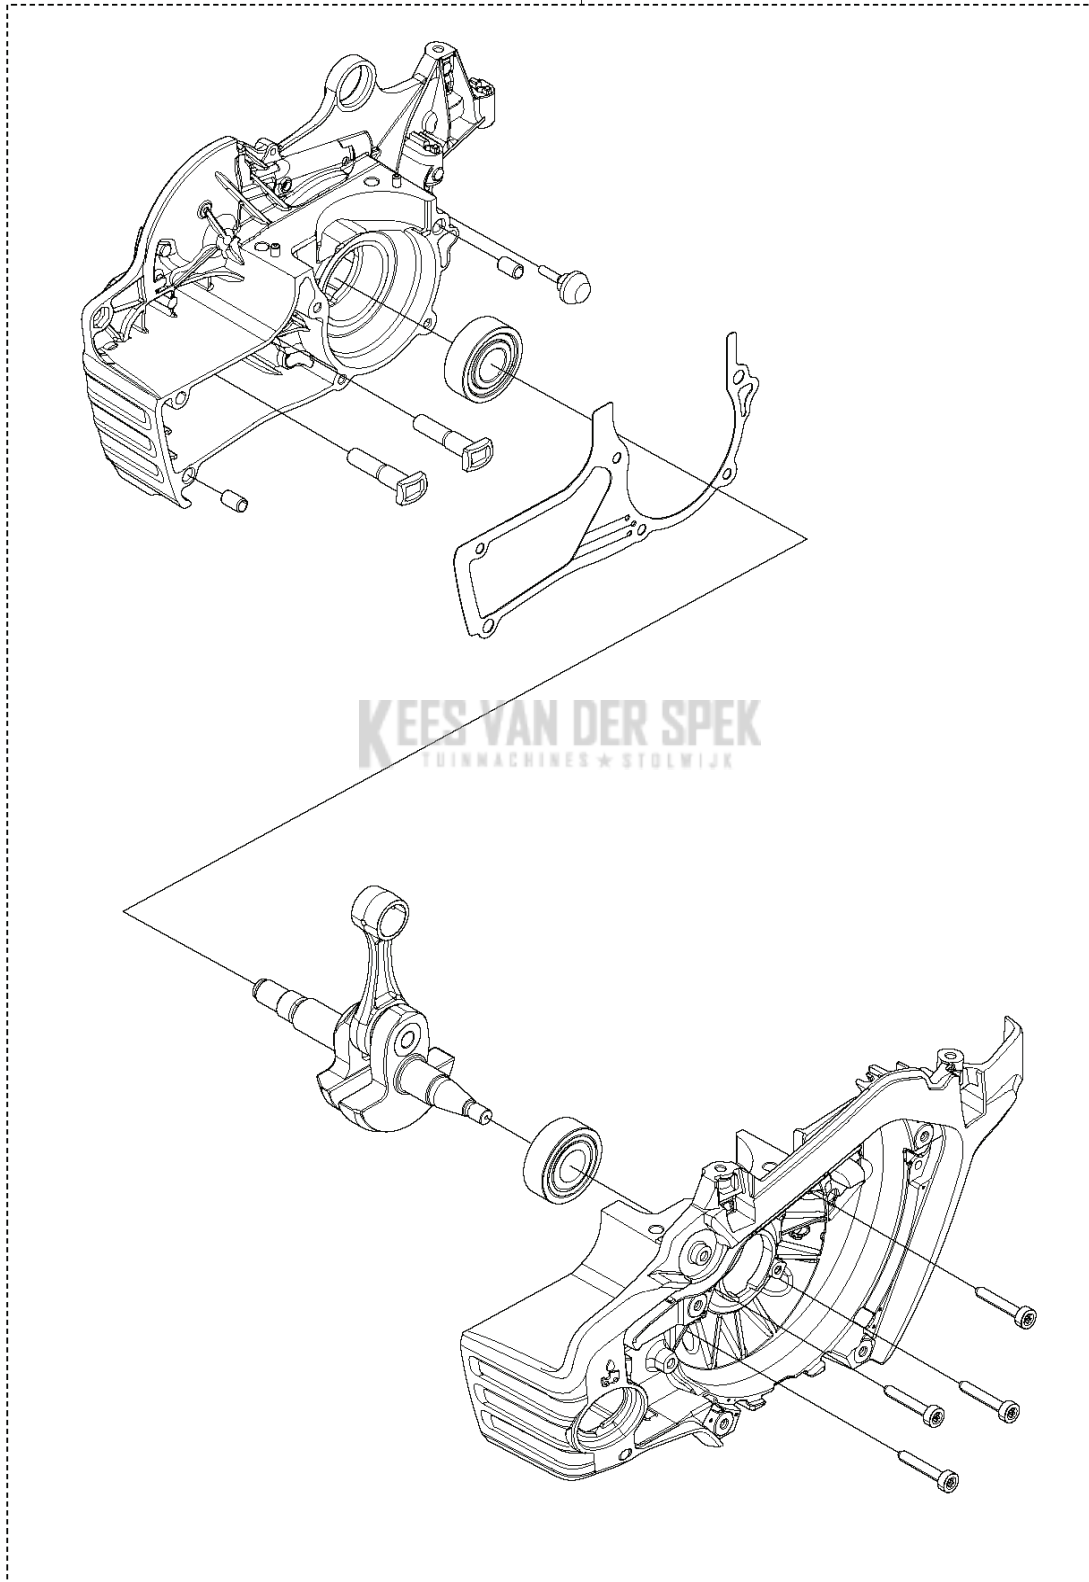

CHAIN SAWS

PXM_REF	PXM_PARTNO	DESCRIPTION	PXM_REMARK	QTY.
1	598429901	GELUIDDEMPERSET		1
2	535330801	SCREW		1
3	544218440	SCHROEF ITXSCM		2 1
4	596682801	SCREW		1 1
5	724128759	SCHROEF CRPANM		1 1
6	598431201	PAKKING		1 1
7	598431301	WARMTEDEFLECTOR		1 1
8	598430201	VONKENVANGER		1 1
9	529989301	CRASH GUARD		1
10	597939002	PAKKINGSET	Gaskets and 6pcs Aluminum screws	1
11	529867201	SCREW KIT	6pcs Aluminum screws	1

T 592 XP®, 592 XP® G
CRANKCASE SHORTBLOCK

1