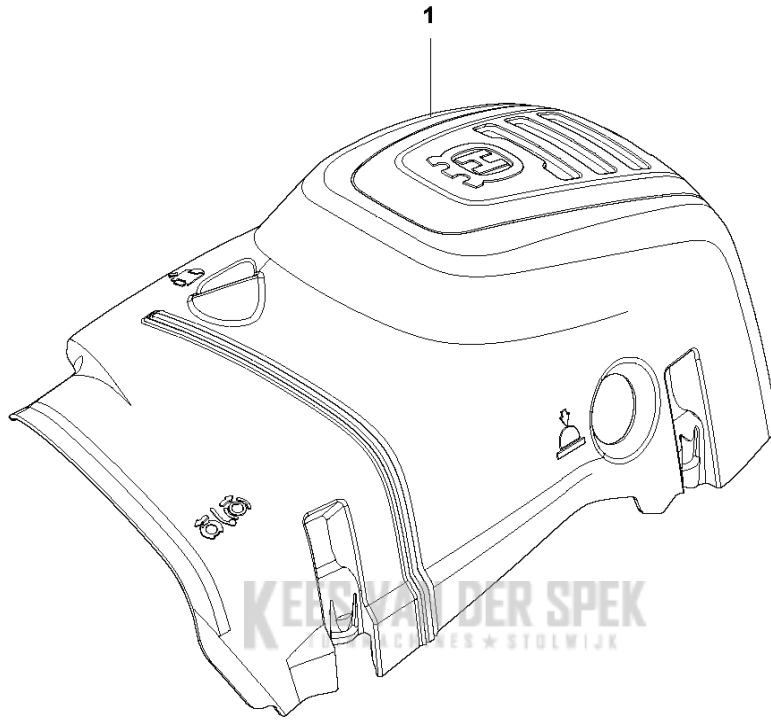

CHAIN SAWS

PXM_REF	PXM_PARTNO	DESCRIPTION	PXM_REMARK	QTY.
1	597939201	CRANKSHAFT KIT		1
2	599425201	NAALDLAGER		1 1
3	503251302	KOGELLAGER		2 1
4	584226501	SEALING RING		2 1

D 592 XP®, 592 XP®G
CYLINDER COVER