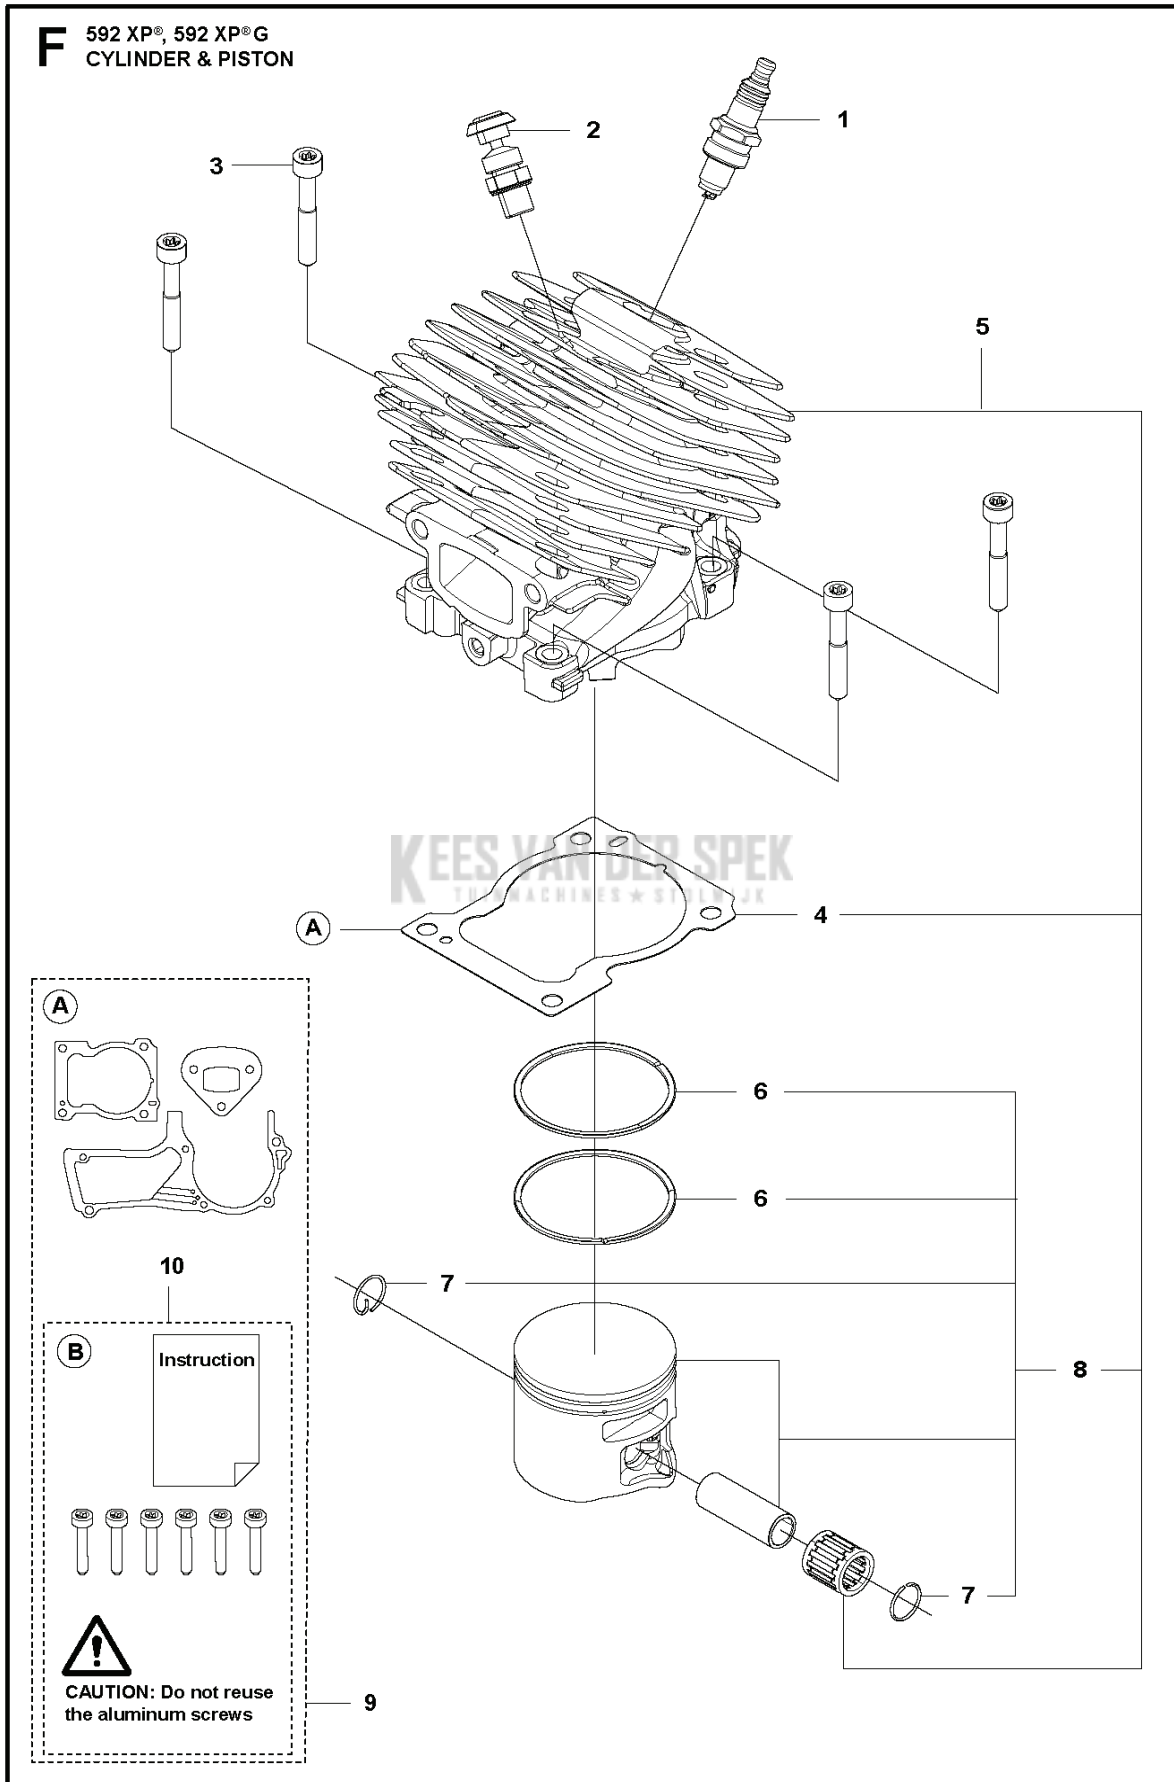

F 592 XP®, 592 XP®G
CYLINDER & PISTON

CHAIN SAWS

PXM_REF	PXM_PARTNO	DESCRIPTION	PXM_REMARK	QTY.
1	574519601	BOUGIE		1
2	575276901	DECOMPRESSIEKLEP		1
3	596682802	SCREW		4
4	593219401	PAKKING		1
5	597054203	CYLINDER KIT		1
6	598851101	ZUIGERVEER		2
7	737441300	BORGCLIP		2
8	593203602	ZUIGER COMPL.		1
9	597939002	PAKKINGSET	Gaskets and 6pcs Aluminum screws	1
10	529867201	SCREW KIT	6pcs Aluminum screws	1