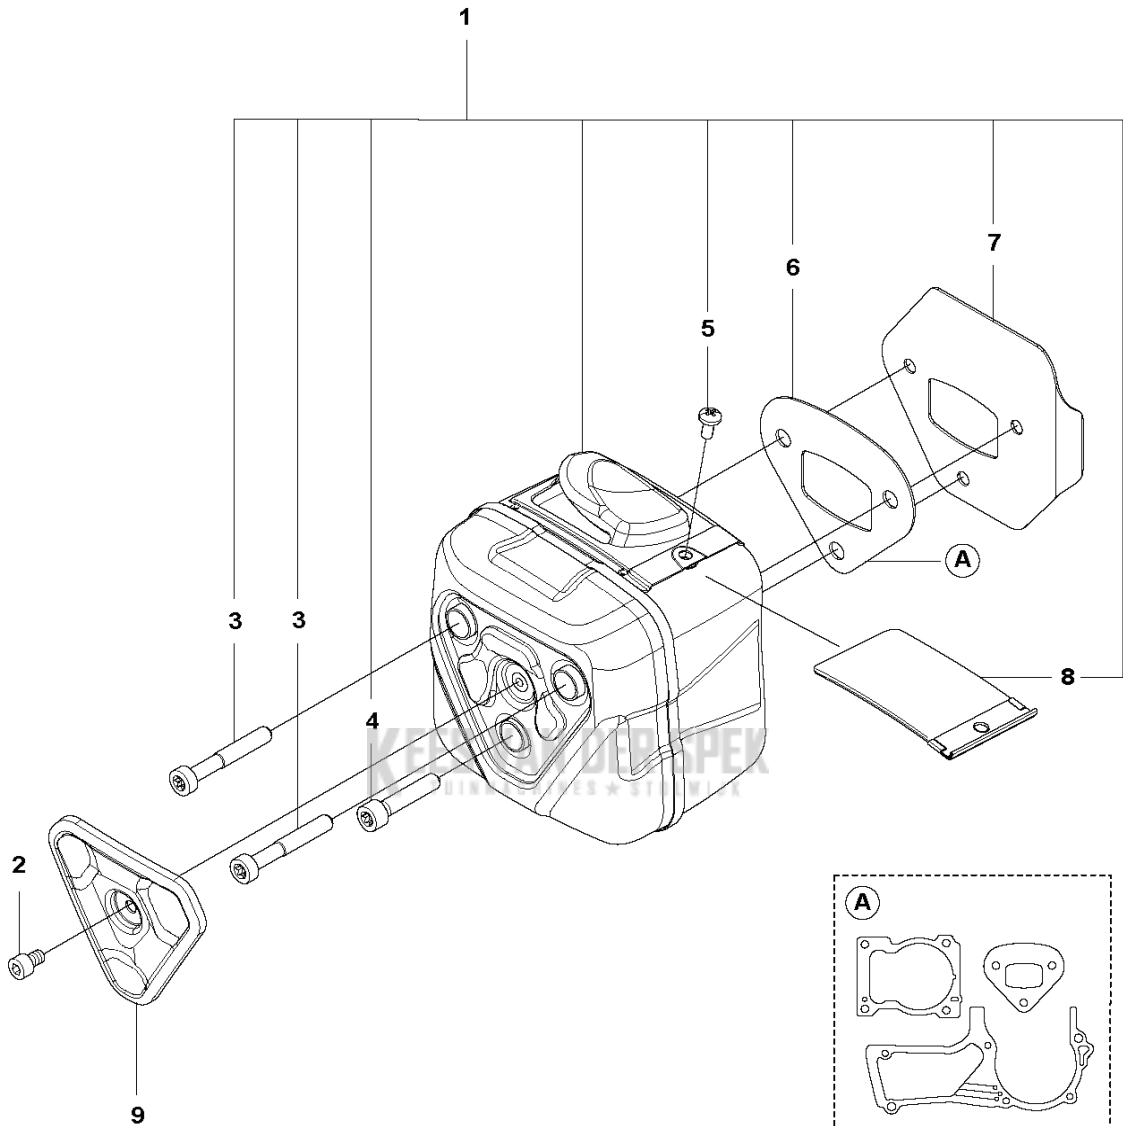

CHAIN SAWS

PXM_REF	PXM_PARTNO	DESCRIPTION	PXM_REMARK	QTY.
1	593239901	VLEGGWIEL COMPL.	XP	1
2	597960601	SCREW KIT		1
3	503220401	MOER		1
4	529965401	IGNITION KIT		1
5	574353505	SCHROEF ITXSCM		1
6	525755102	SCHROEF ITXSCFM		2
7	531241501	BOUGIEDOP	Including contact spring	1

R 592 XP®, 592 XP®G
MUFFLER

11

10

CAUTION: Do not reuse the aluminum screws