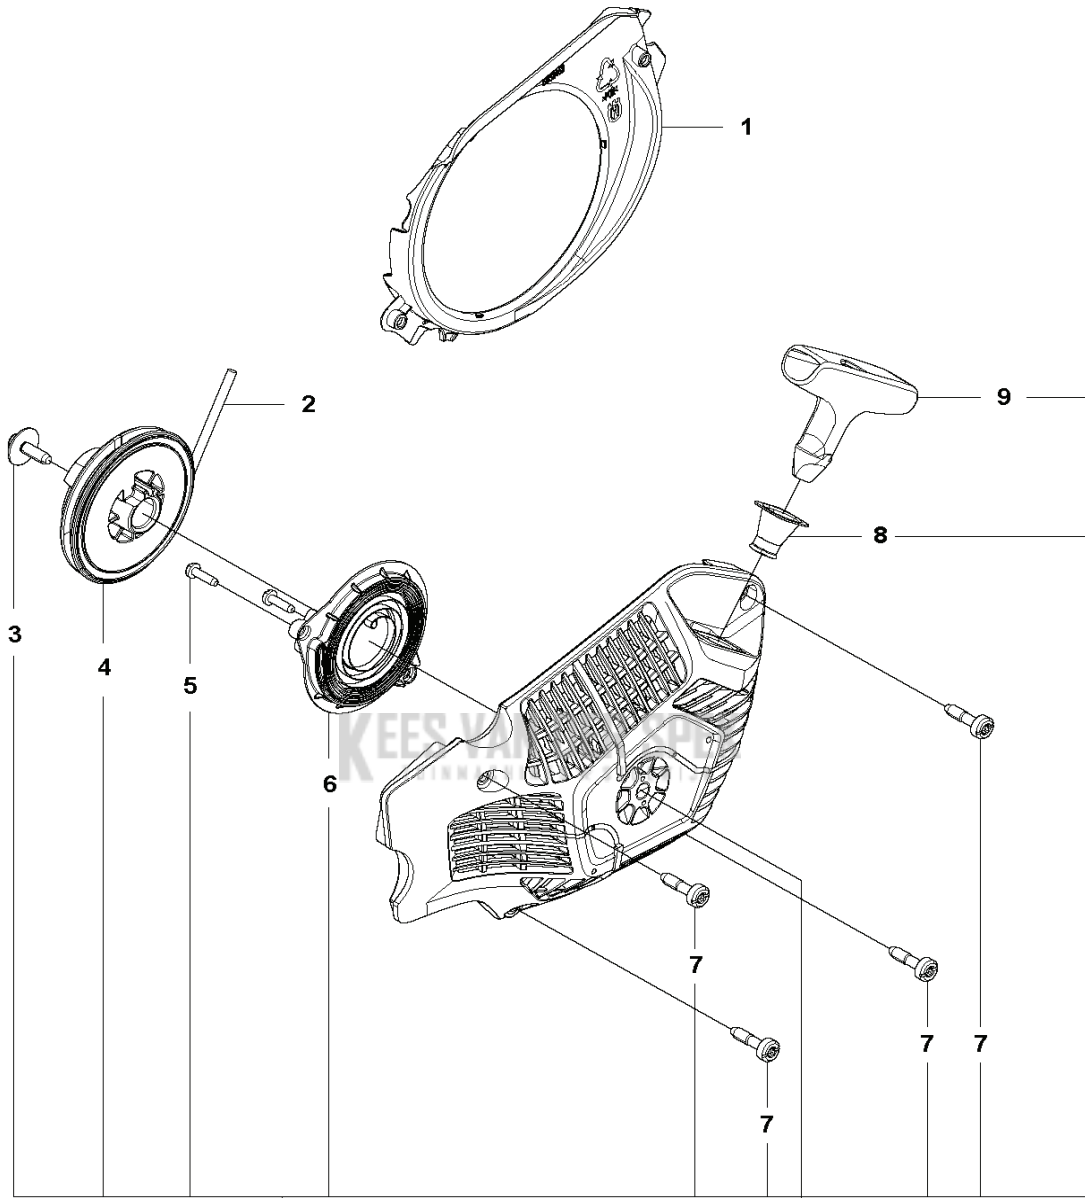

## CHAIN SAWS

---

PXM_REF	PXM_PARTNO	DESCRIPTION	PXM_REMARK	QTY.
1	597010901	SHORT BLOCK ASSY		1

**KEES VAN DER SPEK**  
TUINMACHINES ★ STOLWIJK

**S** 592 XP®, 592 XP®G  
STARTER

10

11

11