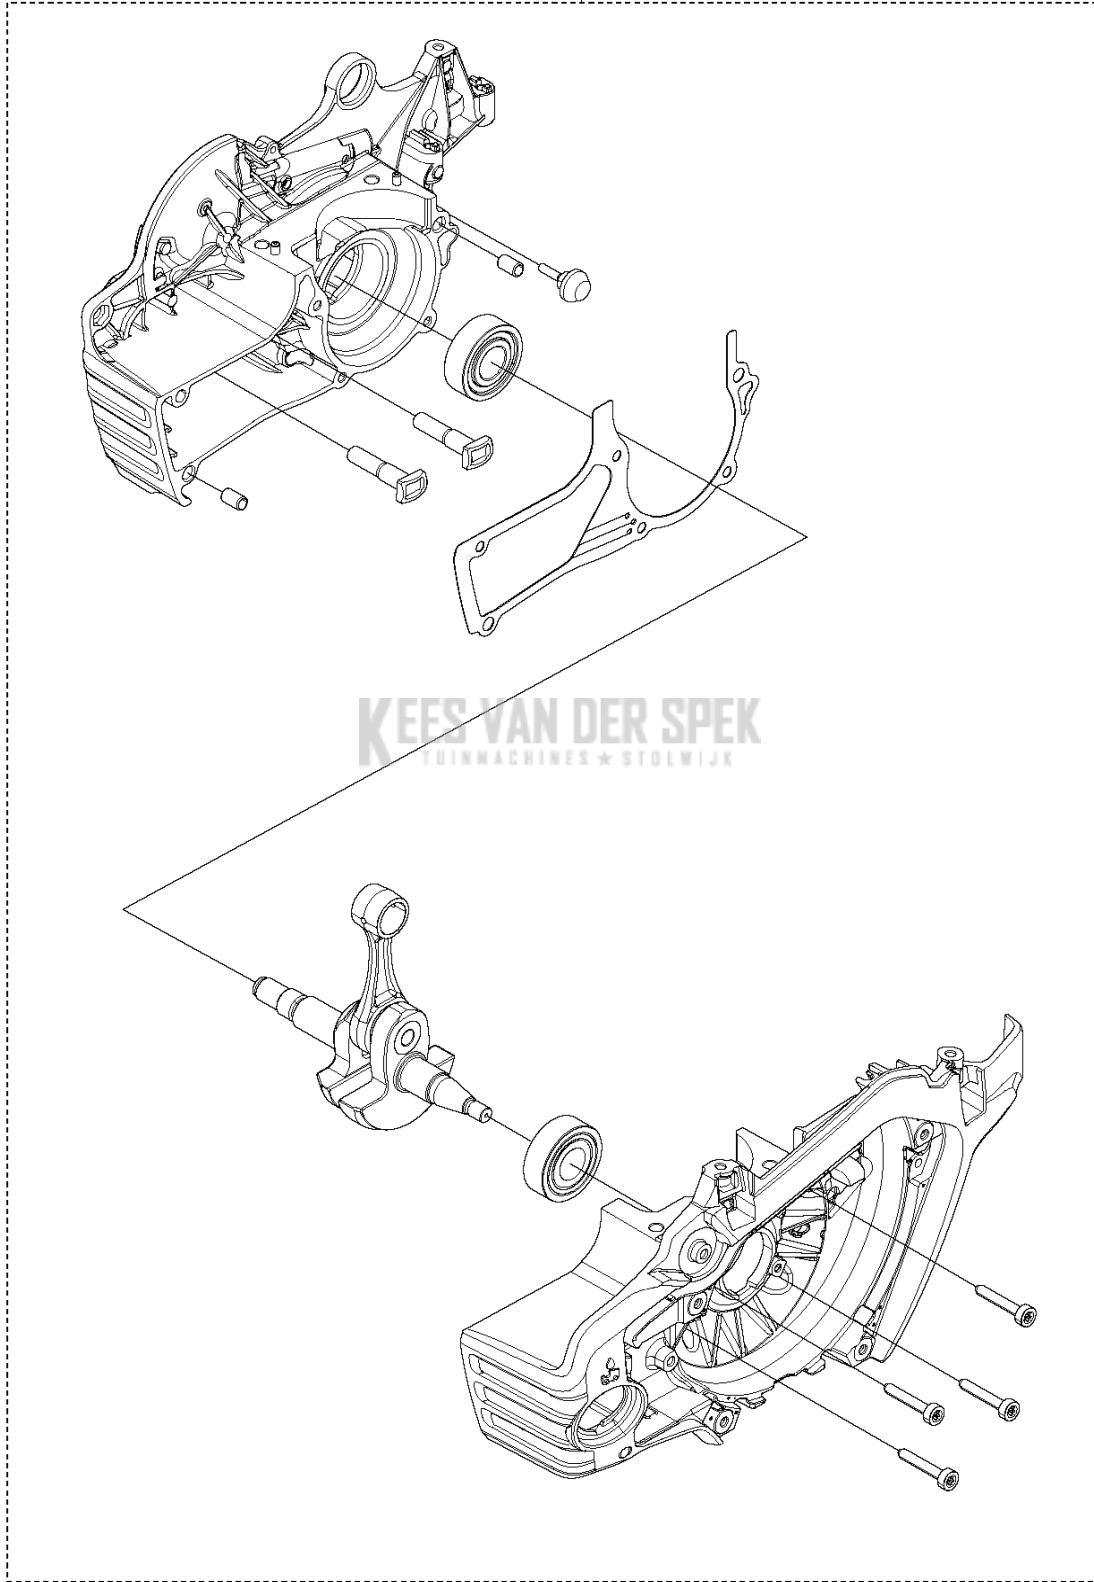

CHAIN SAWS

PXM_REF	PXM_PARTNO	DESCRIPTION	PXM_REMARK	QTY.
1	598429901	GELUIDDEMPERSET		1
2	535330801	SCREW		1
3	544218440	SCHROEF ITXSCM		2 1
4	596682801	SCREW		1 1
5	724128759	SCHROEF CRPANM		1 1
6	598431201	PAKKING		1 1
7	598431301	WARMTEDEFLECTOR		1 1
8	598430201	VONKENVANGER		1 1
9	529989301	CRASH GUARD		1
10	597939002	PAKKINGSET	Gaskets and 6pcs Aluminum screws	1
11	529867201	SCREW KIT	6pcs Aluminum screws	1

T 592 XP®, 592 XP® G
CRANKCASE SHORTBLOCK

1