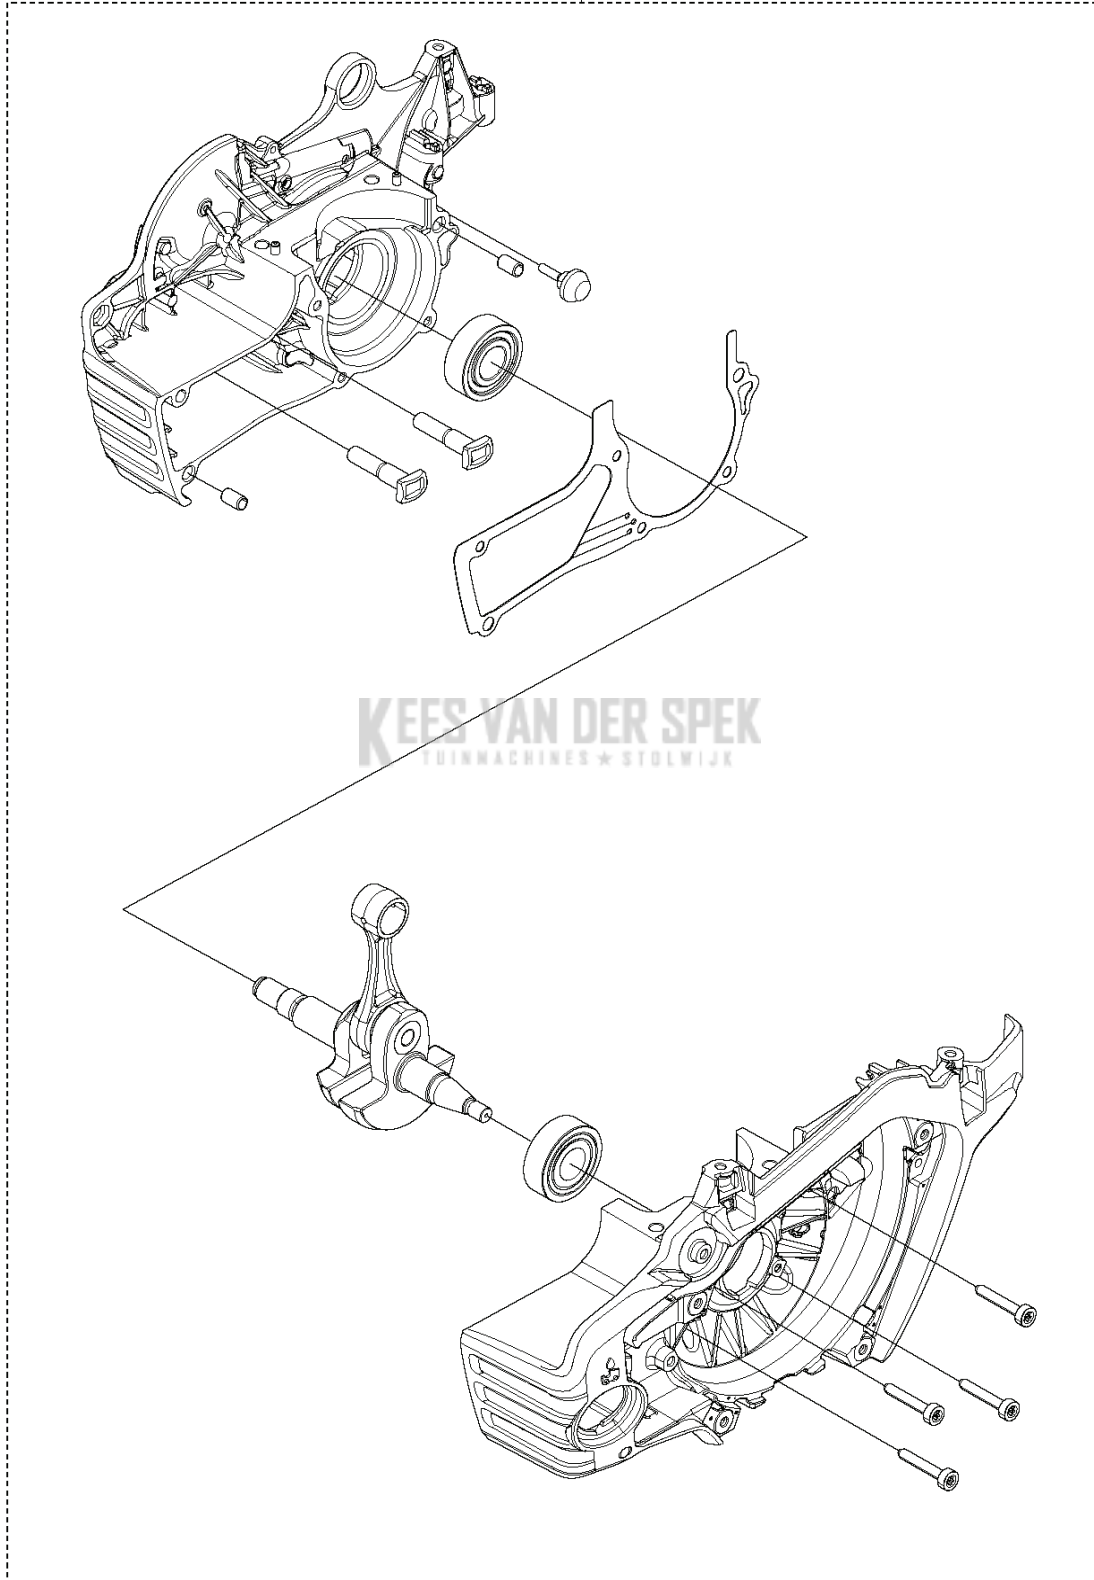

CHAIN SAWS

PXM_REF	PXM_PARTNO	DESCRIPTION	PXM_REMARK	QTY.
1	598429901	GELUIDDEMPERSET		1
2	535330801	SCREW		1
3	544218440	SCHROEF ITXSCM		2 1
4	596682801	SCREW		1 1
5	724128759	SCHROEF CRPANM		1 1
6	598431201	PAKKING		1 1
7	598431301	WARMTEDEFLECTOR		1 1
8	598430201	VONKENVANGER		1 1
9	529989301	CRASH GUARD		1
10	597939002	PAKKINGSET	Gaskets and 6pcs Aluminum screws	1
11	529867201	SCREW KIT	6pcs Aluminum screws	1

T 592 XP®, 592 XP® G
CRANKCASE SHORTBLOCK

1