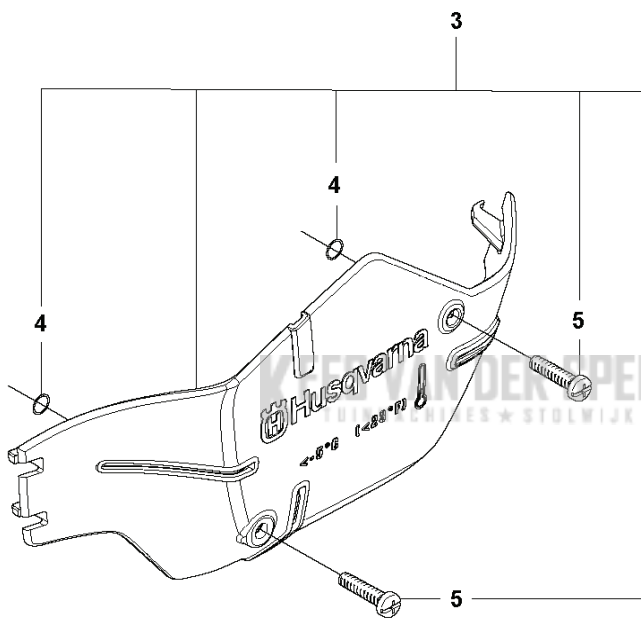

R 585
ACCESSORIES

PXM_REF	PXM_PARTNO	DESCRIPTION	PXM_REMARK	QTY.
1	599289601	COMBINATIESLEUTEL		1
2	575880701	SLEUTEL		1
3	599634601	WINTER KIT		1
4	740420100	O-RING		2
5	503217016	SCHROEF CCRPANT		1
6	529592601	SPIKE		1
7	525755101	SCHROEF ITXSCFM		2
8	503222401	LOCK NUT		2
9	529717501	BUMPER		1
10	525755105	SCHROEF ITXSCFM		1
11	525755101	SCHROEF ITXSCFM		1