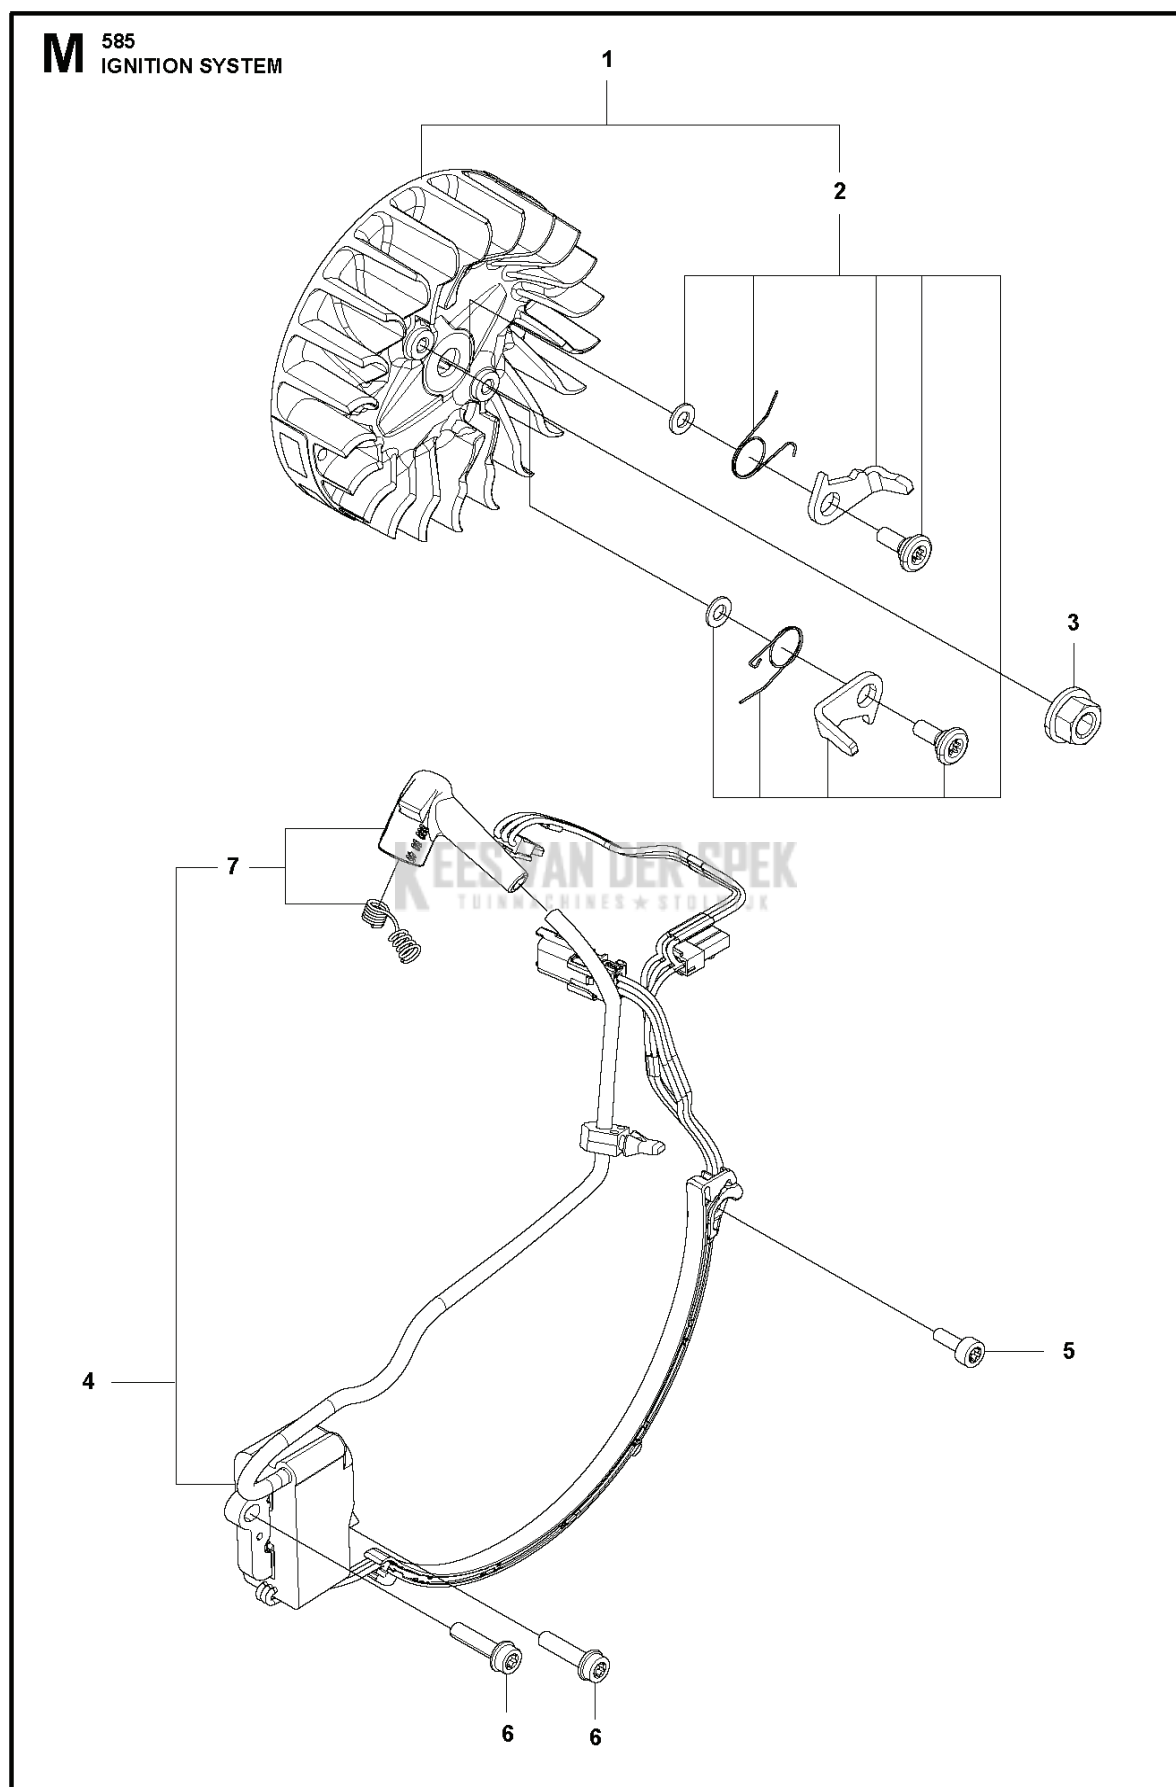

M 585
IGNITION SYSTEM

PXM_REF	PXM_PARTNO	DESCRIPTION	PXM_REMARK	QTY.
1	593239901	VLEGGWIEL COMPL.		1
2	597960601	SCREW KIT		1
3	503220401	MOER		1
4	529965301	IGNITION KIT		1
5	574353505	SCHROEF ITXSCM		1
6	525755102	SCHROEF ITXSCFM		2
7	531241501	BOUGIEDOP	Including contact spring	1