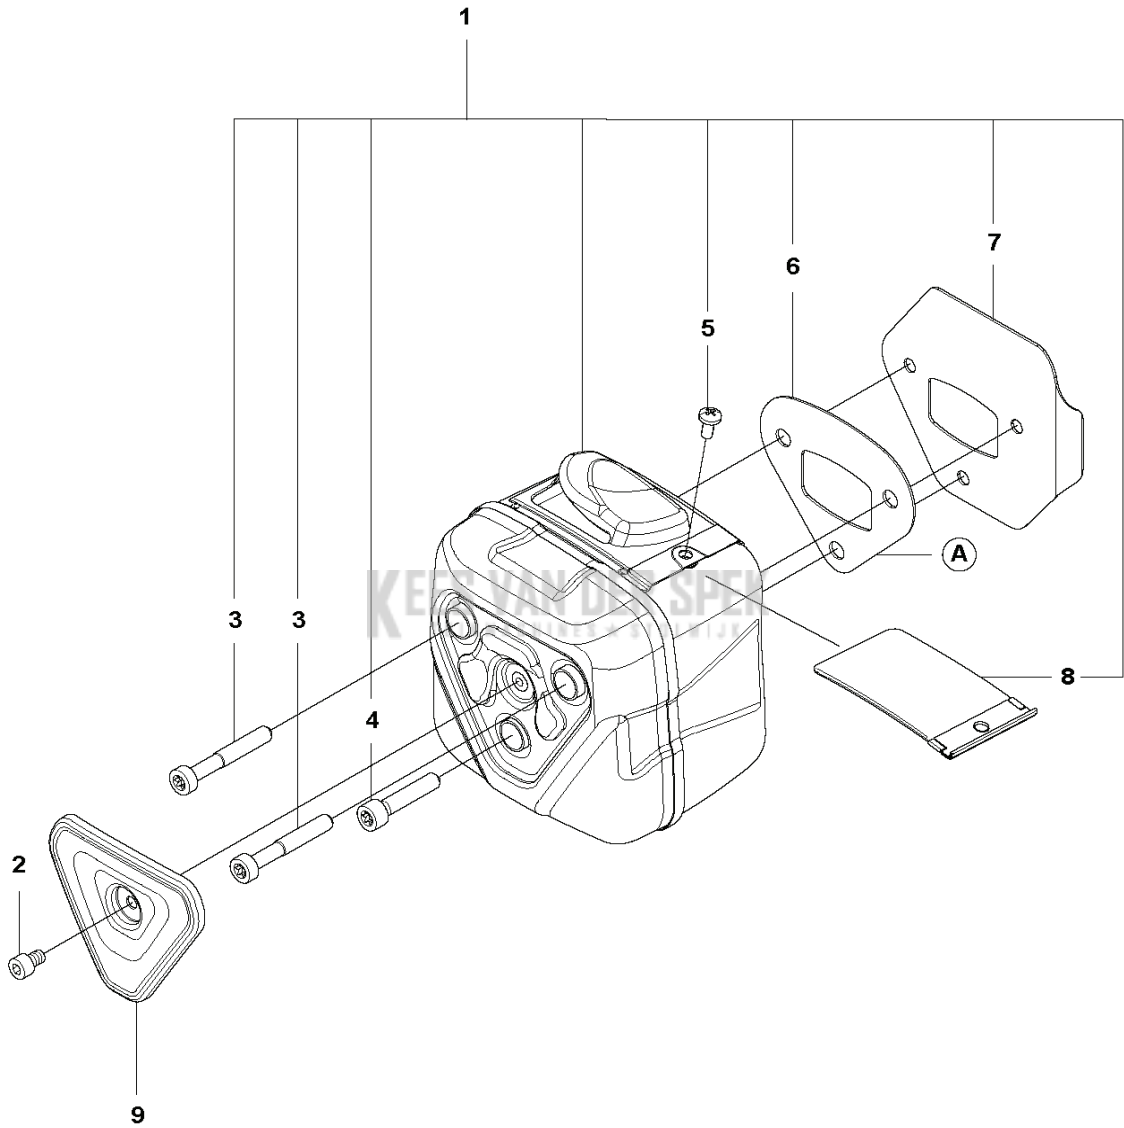

N 585
MUFFLER

PXM_REF	PXM_PARTNO	DESCRIPTION	PXM_REMARK	QTY.
1	598429901	GELUIDDEMPERSET		1
2	535330801	SCREW		1
3	544218440	SCHROEF ITXSCM		2
4	596682801	SCREW		1
5	724128759	SCHROEF CRPANM		1
6	598431201	PAKKING		1
7	598431301	WARMTDEFLECTOR		1
8	598430201	VONKENVANGER		1
9	529989301	CRASH GUARD		1
10	597939001	PAKKINGSET		1