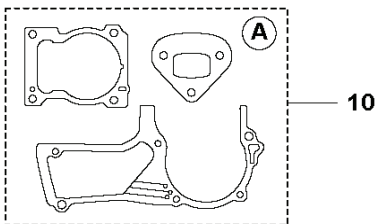

N 585
MUFFLER

PXM_REF	PXM_PARTNO	DESCRIPTION	PXM_REMARK	QTY.
1	598429901	GELUIDDEMPERSET		1
2	535330801	SCREW		1
3	544218440	SCHROEF ITXSCM		2
4	596682801	SCREW		1
5	724128759	SCHROEF CRPANM		1
6	598431201	PAKKING		1
7	598431301	WARMTDEFLECTOR		1
8	598430201	VONKENVANGER		1
9	529989301	CRASH GUARD		1
10	597939001	PAKKINGSET		1