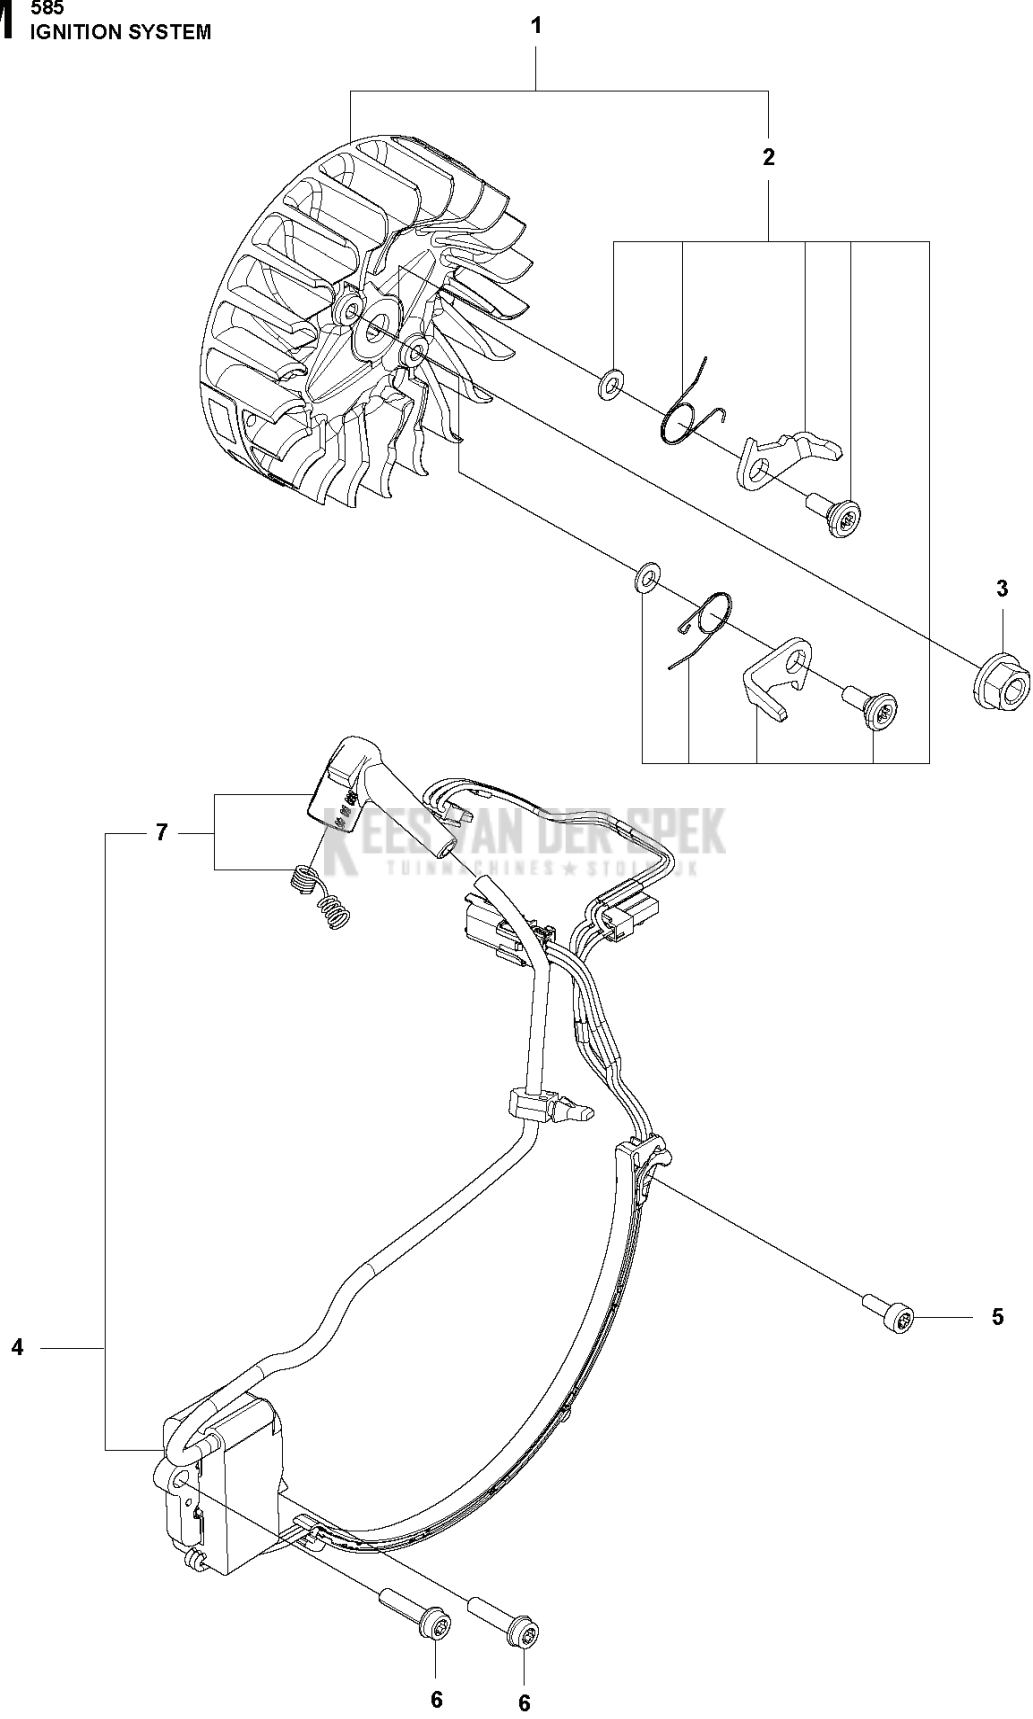

M 585
IGNITION SYSTEM

PXM_REF	PXM_PARTNO	DESCRIPTION	PXM_REMARK	QTY.
1	593239901	VLEGGWIEL COMPL.		1
2	597960601	SCREW KIT		1
3	503220401	MOER		1
4	529965301	IGNITION KIT		1
5	574353505	SCHROEF ITXSCM		1
6	525755102	SCHROEF ITXSCFM		2
7	531241501	BOUGIEDOP	Including contact spring	1