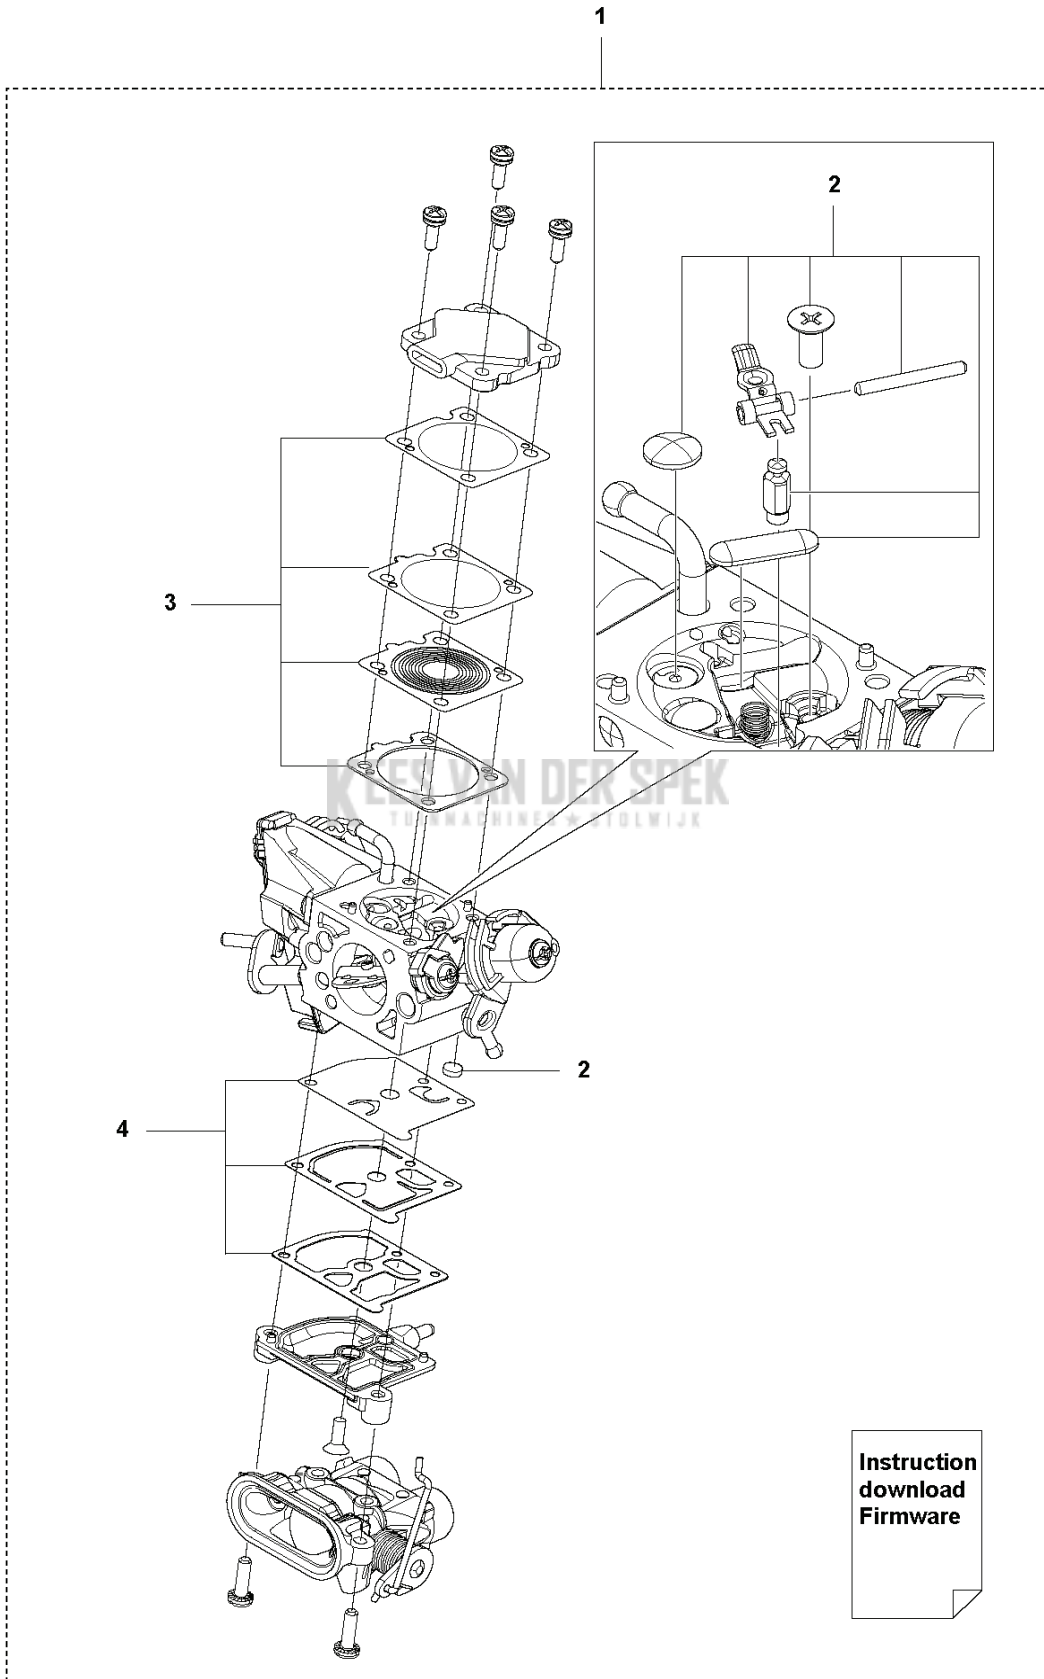

Instruction
download
Firmware

PXM_REF	PXM_PARTNO	DESCRIPTION	PXM_REMARK	QTY.
1	596219201	CARBURETTOR KIT	AT-16	1
2	582366201	REPARATIESET		1
3	582366401	PAKKINGSET		1
4	596969201	PAKKINGSET		1
5	900000002	DUMMY PART	Download firmware from CST