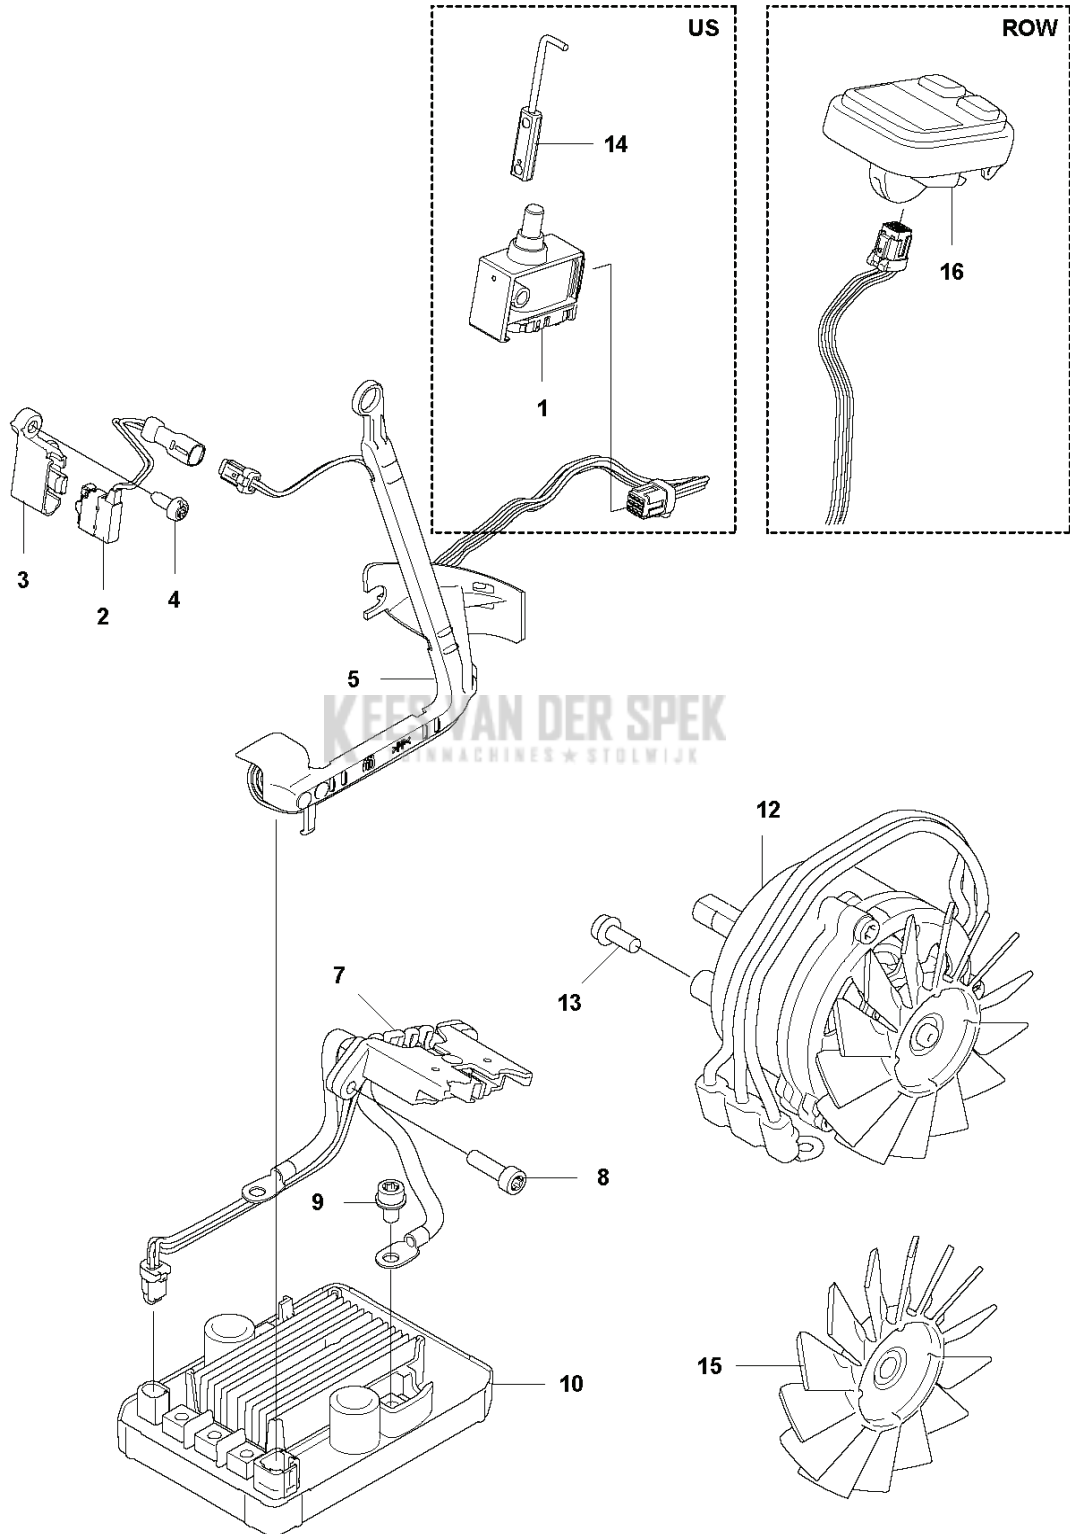

D 340i
ELECTRIC

PXM_REF	PXM_PARTNO	DESCRIPTION	PXM_REMARK	QTY.
1	582050701	SCHAKELAAR	For Mechanical User Interface variant	1
2	593954101	MICRO SCHAKELAAR		1
3	596627701	BEVESTIGING		1
4	526221801	SCREW CITXPANT		2
5	596943001	BEKABELING COMPL.	For Mechanical User Interface variant	1
5	596786701	BEKABELING COMPL.	For Digital User Interface variant	1
7	593083801	BEKABELING COMPL.		1
8	580292901	SCREW ITXSCT		2
9	525755107	SCHROEF ITXSCFM		5
10	599138701	BESTURINGSEENHEID	For Mechanical User Interface variant	1
10	599138602	BESTURINGSEENHEID		1
12	598402301	MOTOR COMPL.	For Digital User Interface variant, 1800W, 36V, BLDC, 3 PHASES	1
12	598402401	MOTOR COMPL.	For Mechanical User Interface variant	1
13	525755105	SCHROEF ITXSCFM		3
14	577855101	THROTTLE ROD ASSY	For Mechanical User Interface variant	1
15	593782601	VENTILATOR		1
16	593914901	CONTROLE PANEEL	For Digital User Interface variant	1