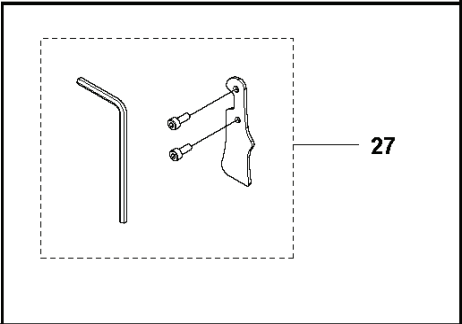

A 530iP4
SAW HEAD

KEES VAN DER SPEK
TUINMACHINES * STOLWIJK