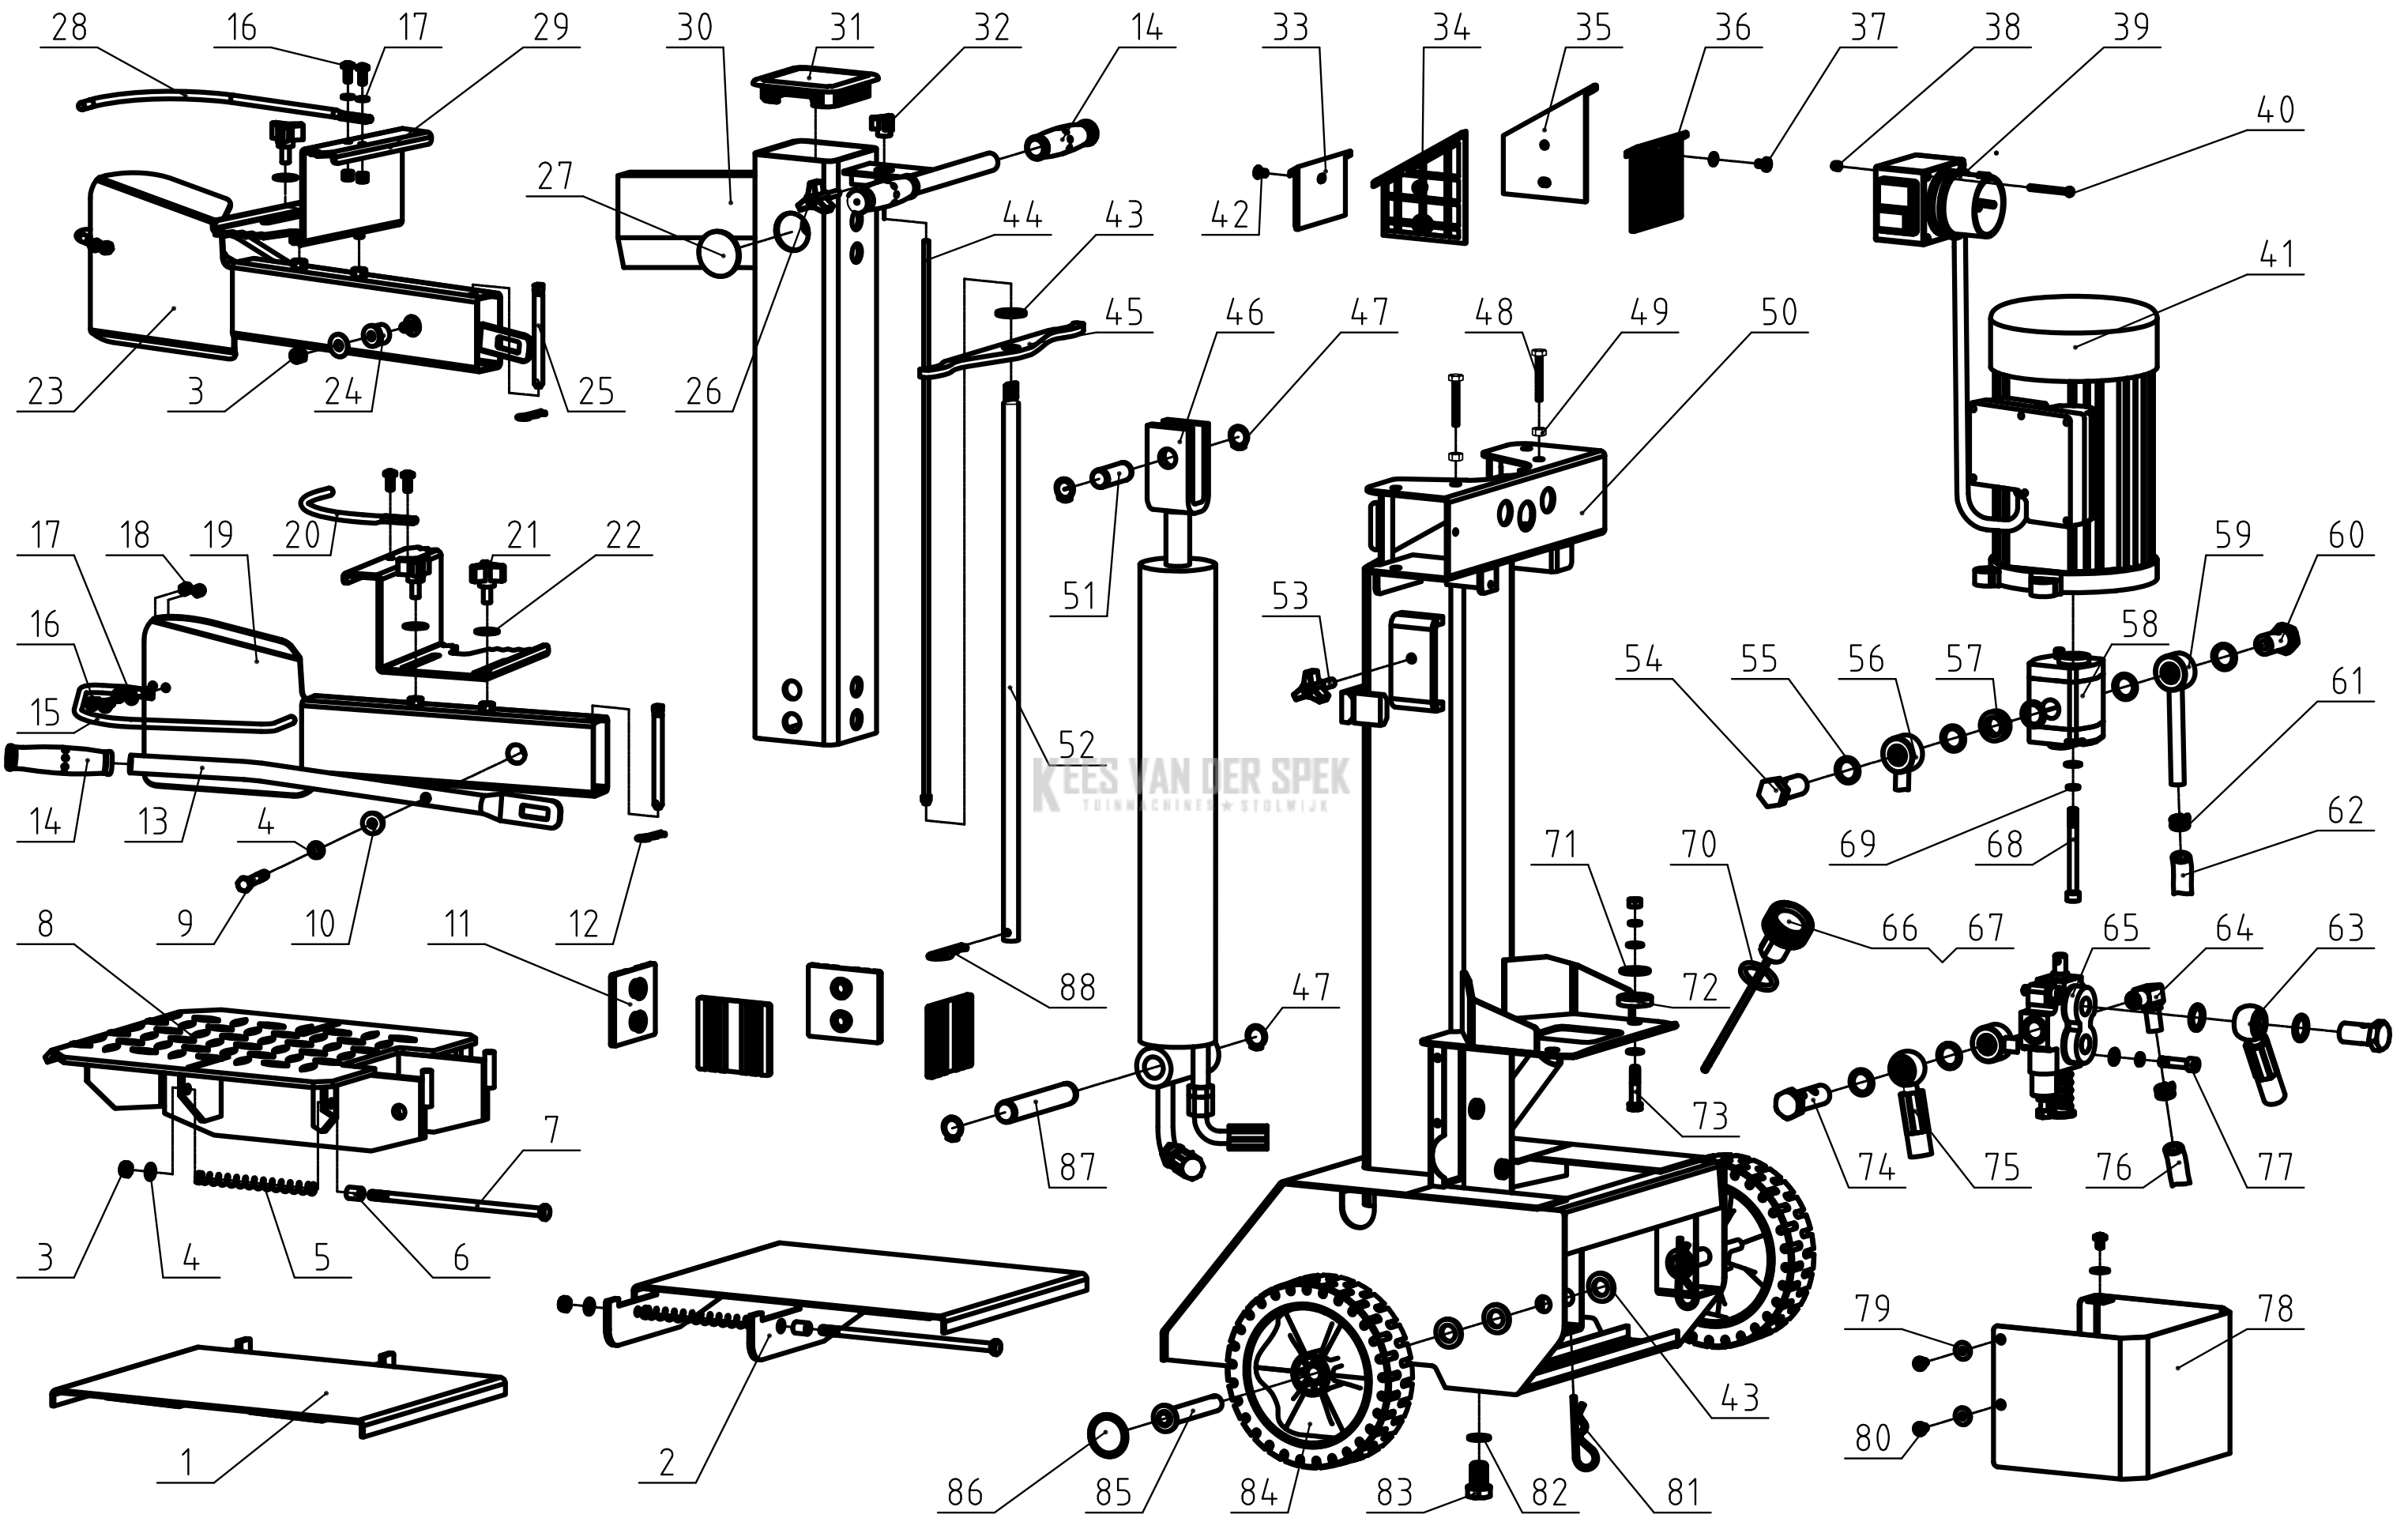

PARTNR.	ARTICLE NUMBER	PART NAME	QTY
1	MZLS165886050030Z05	side log support 2	1
2	MZLS165886050020Z05	side log support 1	1
3	MZLS2030700803	locknut M8	4
4	MZLS204010080003	washer 8	8
5	MZLS165886052060Z03	spring	2
6	MZLS165886052050Z03	bush	2
7	MZLS20103008210388	bolt 8.8 M8x210	2
8	MZLS165886050010Z05	log support C1	1
9	MZLS20103008060388	bolt 8.8 M8x60	2
10	MZLS1CCC103302AS00	bush 2	2
11	MZLS1CCA0001231S00	lining plate	4
12	MZLS1CVC0381230Z03	clip 2.5	2
13	MZLS165886032010Z05	handle C1	2
14	MZLS1CEC005102RS00	handgrip	4
15	MZLS165886001010Z05	guard ring C1	2
16	MZLS202010060163	screw M6x16	8
17	MZLS204010060003	washer 6	6
18	MZLS2030700603	locknut M6	8
19	MZLS1658860040110Z05	right armguard C1	1
20	MZLS165886001170Z05	retainer 1	1
21	MZLS1CCZ2581020S00	star knob	4
22	MZLS204020080003	big washer 8	11
23	MZLS165886030110Z05	left armguard C1	1
24	MZLS1CCC103301AS00	bush 1	2
25	MZLS1CCC1001040Z03	pin C1	2
26	MZLS1CCKG000130S00	star knob M6	1
27	MZLS070023002	cap	2
28	MZLS165886001180Z05	retainer 2	1
29	MZLS1658860001060Z05	clamp	2
30	MZLS1CCC1020010Z05	splitting pipe G5	1
31	MZLS070023018	square cap	1
32	MZLS1CCH0002080S07	star knob M5 (black)	1
33	MZLS1CCC1001201S00	upper lining plate 2-C	1
34	MZLS070023024	upper lining plate 4	1
35	MZLS070023027	upper lining plate 3	1
36	MZLS070023028	upper lining plate 1	1
37	MZLS202010060083	screw M6x8	1
38	MZLS070023026	locknut M4	2
39	MZLS1KOA7230V0S03	switch	1
40	MZLS070023033	screw M4x60	2
41	MZLS1655850180010Z07	65585 motor	1
42	MZLS202020060103	screw M6x10	1
43	MZLS204010160003	washer 16	7
44	MZLS1CCG5001101Z00	pull rod G5	1
45	MZLS1CCC100103BZ16	lever C1	1
46	MZLS1CCC1380012Z00	cylinder C1 65887(A)	1
47	MZLS070023022	circlip 22	4

PARTNR.	ARTICLE NUMBER	PART NAME	QTY
48	MZLS20102008050348	bolt M8x50	2
49	MZLS2030300803	nut M8	5
50	MZLS165886010010Z05	main frame C1	1
51	MZLS070023021	short shaft D	1
52	MZLS1CCC100101BZ00	tube C1	1
53	MZLS1CCK0000110S00	star knob (black)	1
54	MZLS1CCA1002110Z01	oil plug A1	1
55	MZLS204120200006	washer groupware 20	10
56	MZLS1CCC100014AZ01	oil hose C1	1
57	MZLS1CCA1002080Z01	collar	1
58	MZLS1CCC1180031Z00	gear pump C1 65887(A)	1
59	MZLS1CCC1000150Z01	nozzle C1	1
60	MZLS1CCA2002110Z01	oil plug A2	2
61	MZLS070023038	hose clamp 18-23(24)	4
62	MZLS1CCA013000S00	oil hose 13	1
63	MZLS1CCC1000130Z07	oil hose C1	1
64	MZLS070023046	nozzle A	1
65	MZLS070023048	CCA valve	1
66	MZLS1CCK0201010S00	oil cap K	1
67	MZLS1CCKG002030Z03	oil dipstick KG	1
68	MZLS0800400N68	screw M8x90	2
69	MZLS204070080001	spring washer 8	7
70	MZLS210010250265	O-ring 25x2.65	1
71	MZLS204020100003	big washer 10	3
72	MZLS1CCC1001100S00	motor support	3
73	MZLS20104008045388	bolt 8.8 M8x45	3
74	MZLS1CCA6501030Z01	oil plug A6	1
75	MZLS1CCC1000120Z07	oil hose C1	1
76	MZLS1CCA013000S00	oil hose 13	1
77	MZLS202110080351	screw M8x35	2
78	MZLS1CCC1110110Z05	shield C1	1
79	MZLS204020060003	big washer 6	3
80	MZLS202010060103	screw M6x10	5
81	MZLS21201030003	clip 3	2
82	MZLS070023068	washer groupware 16	1
83	MZLS070023067	bolt M16x25	1
84	MZLS070023058	wheel	2
85	MZLS1CCC1100110Z03	wheel axle C1	2
86	MZLS070023066	wheel cap	2
87	MZLS1CCA400103AZ01	long shaft A4	1
88	MZLS21201040003	clip 4	1