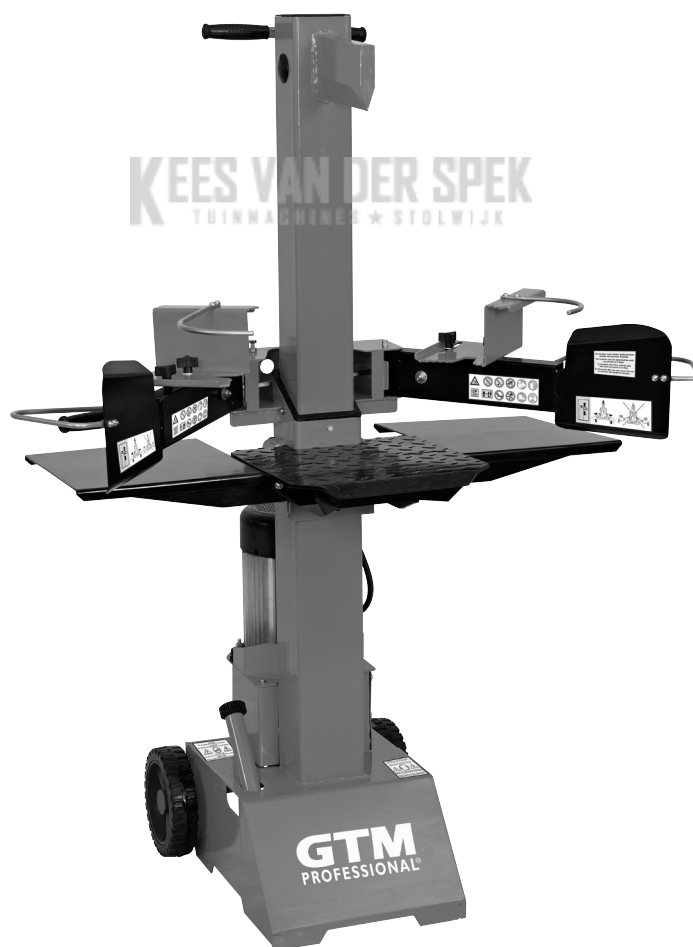

GTL8000 230 Volt

www.gtmprofessional.com

PARTNR.	ARTICLE NUMBER	PART NAME	QTY
1	MZLS165886050030Z05	side log support 2	1
2	MZLS165886050020Z05	side log support 1	1
3	MZLS2030700803	locknut M8	4
4	MZLS204010080003	washer 8	8
5	MZLS165886052060Z03	spring	2
6	MZLS165886052050Z03	bush	2
7	MZLS20103008210388	bolt 8.8 M8x210	2
8	MZLS165886050010Z05	log support C1	1
9	MZLS20103008060388	bolt 8.8 M8x60	2
10	MZLS1CCC103302AS00	bush 2	2
11	MZLS1CCA0001231S00	lining plate	4
12	MZLS1CVC0381230Z03	clip 2.5	2
13	MZLS165886032010Z05	handle C1	2
14	MZLS1CEC005102RS00	handgrip	4
15	MZLS165886001010Z05	guard ring C1	2
16	MZLS202010060163	screw M6x16	8
17	MZLS204010060003	washer 6	6
18	MZLS2030700603	locknut M6	8
19	MZLS1658860040110Z05	right armguard C1	1
20	MZLS165886001170Z05	retainer 1	1
21	MZLS1CCZ2581020S00	star knob	4
22	MZLS204020080003	big washer 8	11
23	MZLS165886030110Z05	left armguard C1	1
24	MZLS1CCC103301AS00	bush 1	2
25	MZLS1CCC1001040Z03	pin C1	2
26	MZLS1CCKG000130S00	star knob M6	1
27	MZLS070023002	cap	2
28	MZLS165886001180Z05	retainer 2	1
29	MZLS1658860001060Z05	clamp	2
30	MZLS1CCC1020010Z05	splitting pipe G5	1
31	MZLS070023018	square cap	1
32	MZLS1CCH0002080S07	star knob M5 (black)	1
33	MZLS1CCC1001201S00	upper lining plate 2-C	1
34	MZLS070023024	upper lining plate 4	1
35	MZLS070023027	upper lining plate 3	1
36	MZLS070023028	upper lining plate 1	1
37	MZLS202010060083	screw M6x8	1
38	MZLS070023026	locknut M4	2
39	MZLS1KOA7230V0S03	switch	1
40	MZLS070023033	screw M4x60	2
41	MZLS1655850180010Z07	65585 motor	1
42	MZLS202020060103	screw M6x10	1
43	MZLS204010160003	washer 16	7
44	MZLS1CCG5001101Z00	pull rod G5	1
45	MZLS1CCC100103BZ16	lever C1	1
46	MZLS1CCC1380012Z00	cylinder C1 65887(A)	1
47	MZLS070023022	circlip 22	4