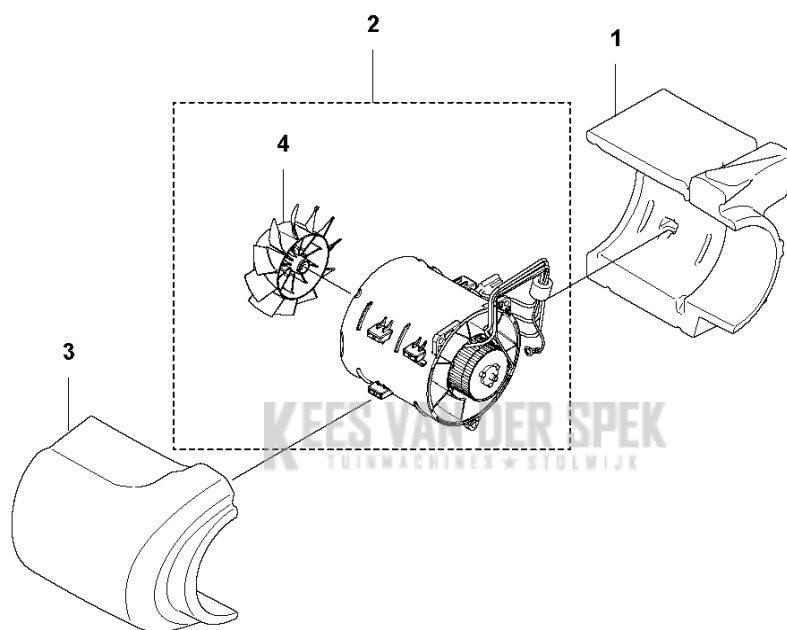

D 340iBT
FAN SYSTEM

BLOWERS

PXM_REF	PXM_PARTNO	DESCRIPTION	PXM_REMARK	QTY.
1	594906401	MUFFLER		1
2	597477202	MOTOR ASSY		1
3	594906501	MUFFLER		1
4	590818302	ROTOR		1 2