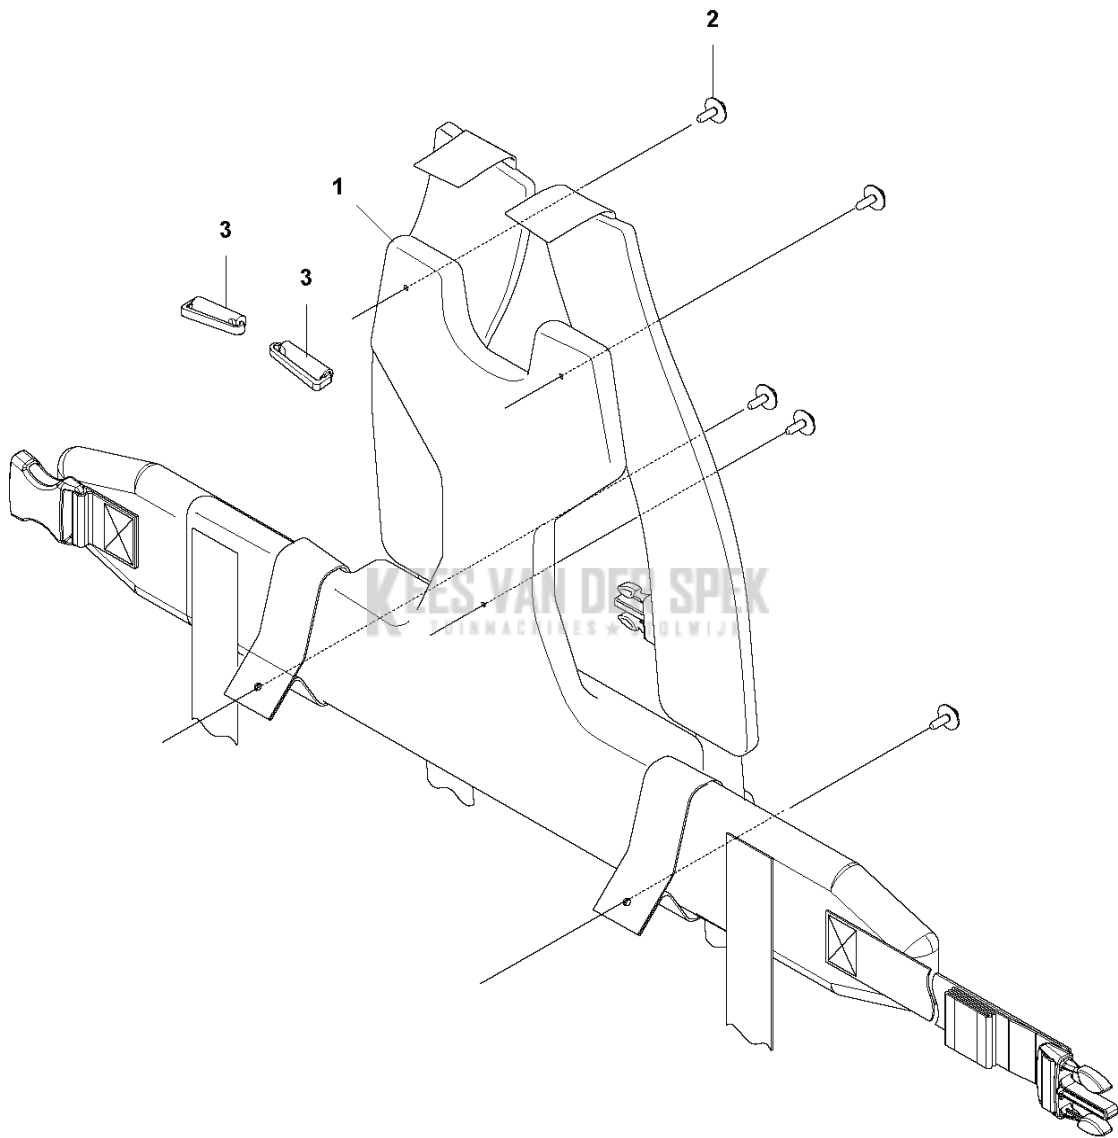

F 340iBT
HARNES

BLOWERS

PXM_REF	PXM_PARTNO	DESCRIPTION	PXM_REMARK	QTY.
1	576579101	PAD		1
2	576356601	SCREW ITXSCT		5
3	544270001	CLIP		2

KEES VAN DER SPEK
TUINMACHINES ★ STOLWIJK