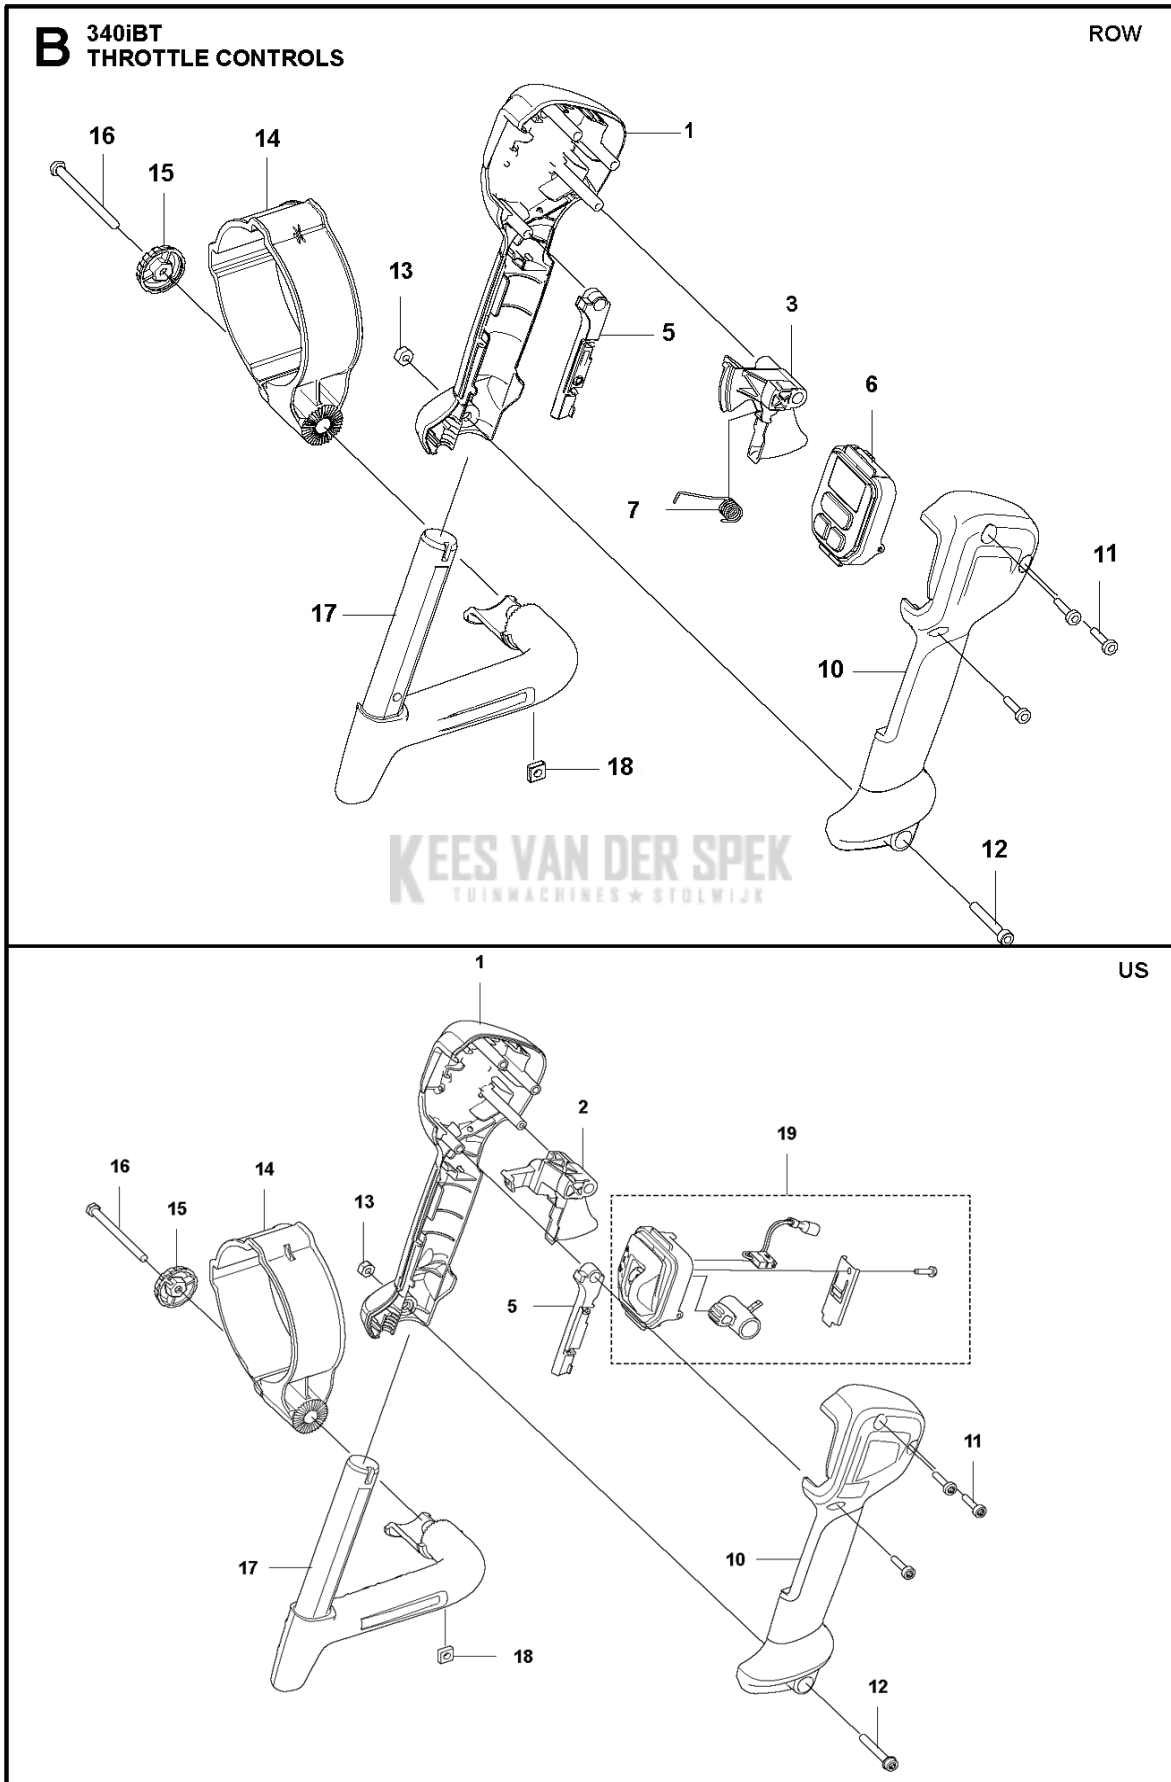

## BLOWERS

---

PXM_REF	PXM_PARTNO	DESCRIPTION	PXM_REMARK	QTY.
1	593165401	HANDLE HALF		1
2	593721701	TRIGGER	US	1
3	593044301	THROTTLE CONTROL ASSY	ROW	1
5	593913001	COVER		1
6	597597501	CONTROL PANEL	ROW	1
7	593838601	SPRING	ROW	1
10	593165501	HANDLE HALF		1
11	580292901	SCREW ITXSCT		3
12	525755109	SCREW ITXSCFM		1
13	503221012	HEXAGON NUT		1
14	576579701	HANDLE HOLDER		1
15	502204001	KNOB		1
16	725234451	SCREW EHHM		1
17	593734401	HOLDER		1
18	503226504	SQUARE NUT		1
19	593722001	CONTROL PANEL	US	1