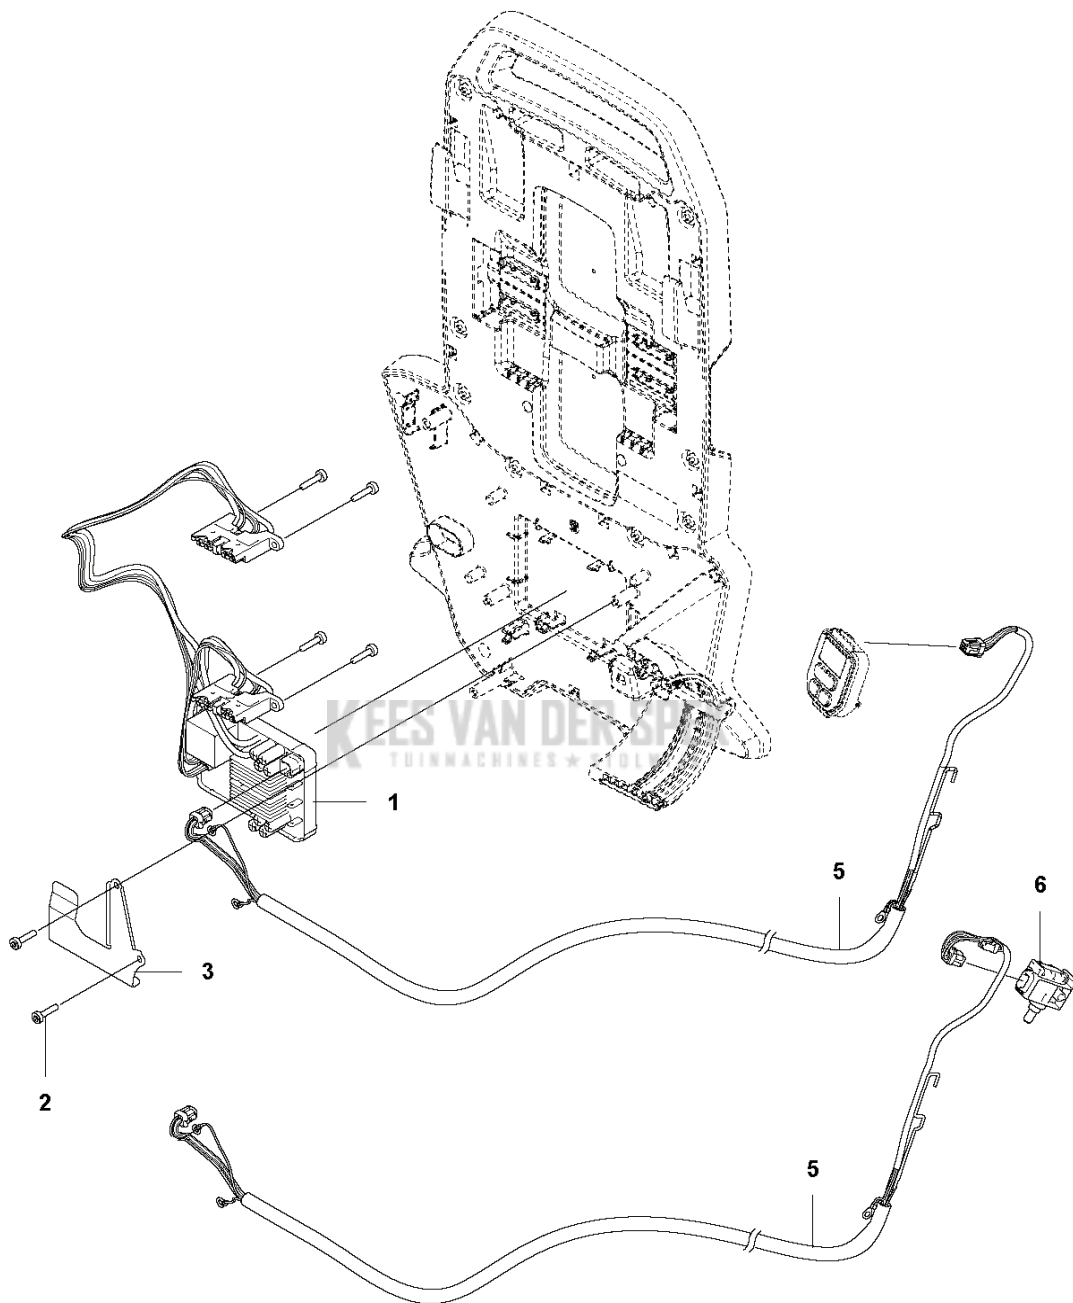

E 340iBT
ELECTRIC SYSTEM

BLOWERS

PXM_REF	PXM_PARTNO	DESCRIPTION	PXM_REMARK	QTY.
1	597348002	CONTROL UNIT	ROW	1
1	597347602	CONTROL UNIT	US	1
3	594035301	SPRING PLATE		1
5	593714601	WIRING ASSY	ROW	1
5	593711801	WIRING ASSY	US	1
6	582050701	SWITCH	US	1
2	580292901	SCREW ITXSCT		6