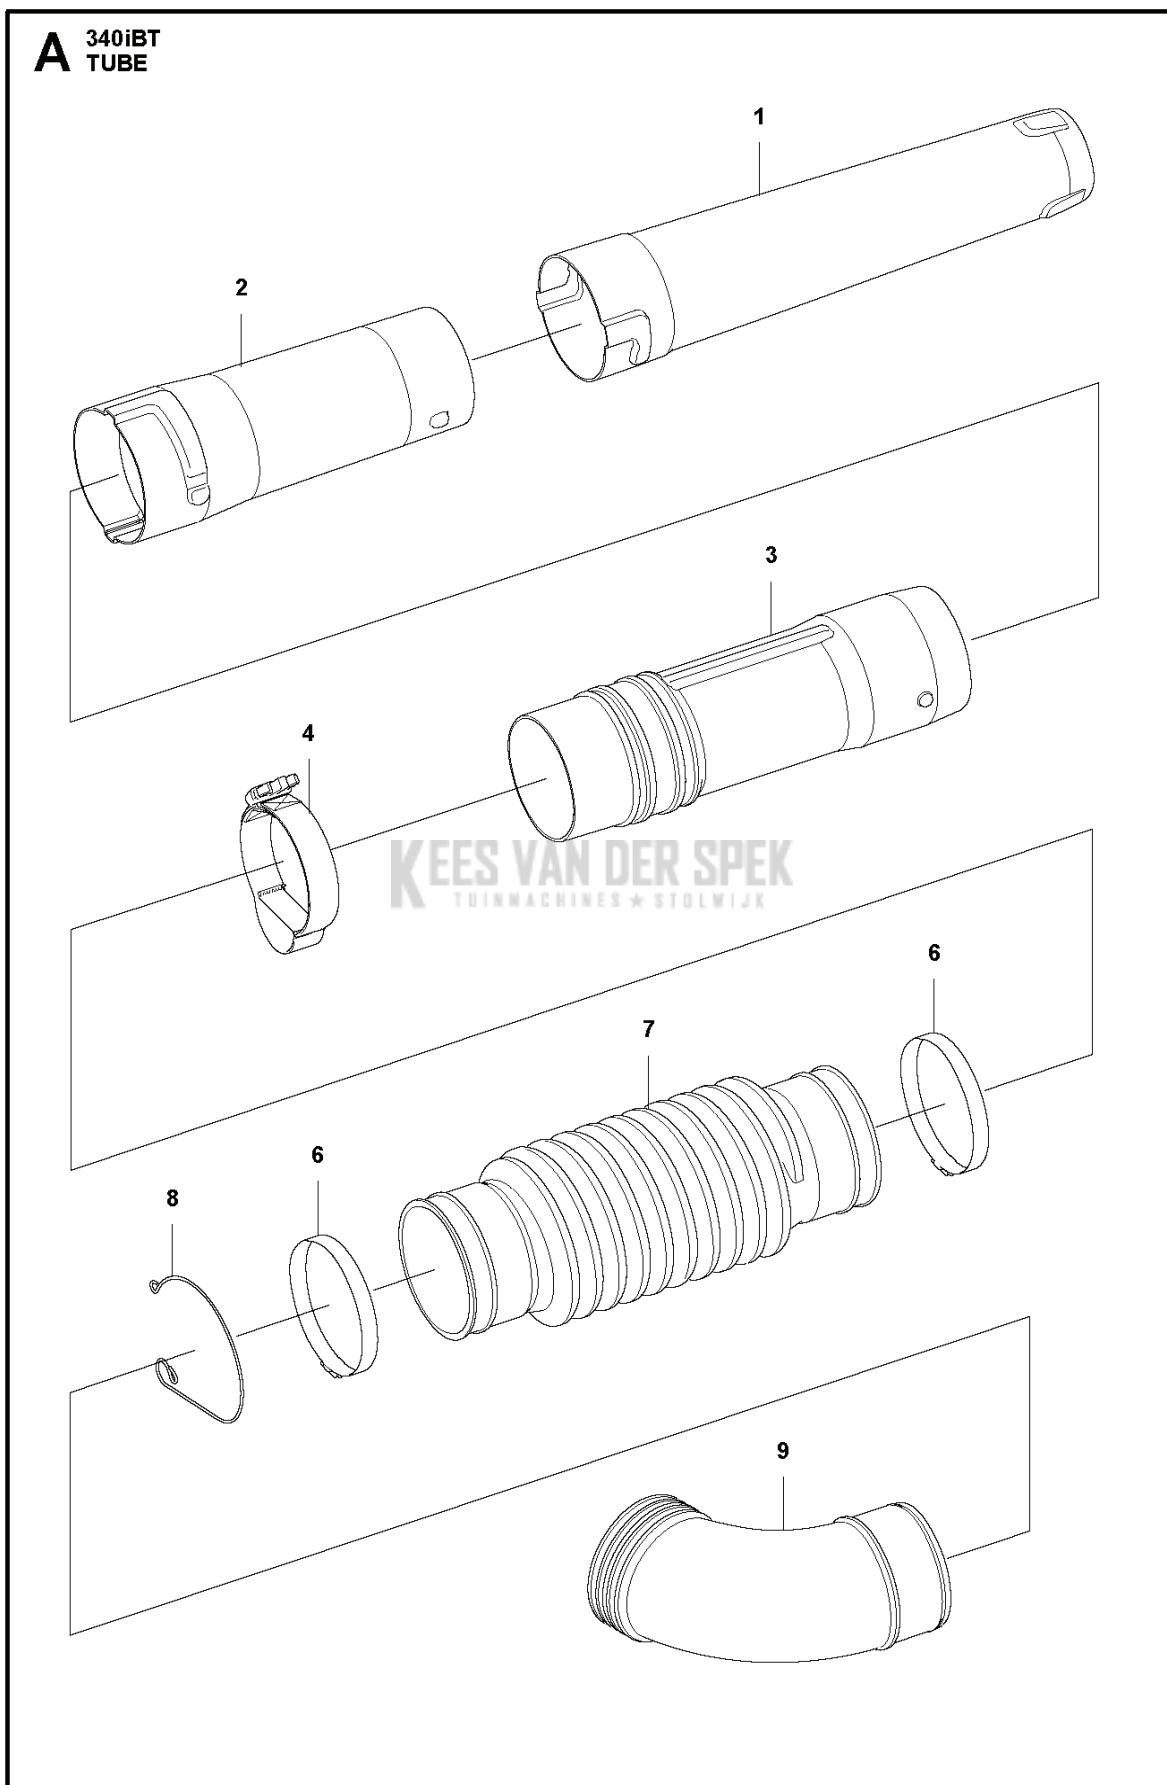

## BLOWERS

---

PXM_REF	PXM_PARTNO	DESCRIPTION	PXM_REMARK	QTY.
1	593165401	HANDLE HALF		1
2	593721701	TRIGGER	US	1
3	593044301	THROTTLE CONTROL ASSY	ROW	1
5	593913001	COVER		1
6	597597501	CONTROL PANEL	ROW	1
7	593838601	SPRING	ROW	1
10	593165501	HANDLE HALF		1
11	580292901	SCREW ITXSCT		3
12	525755109	SCREW ITXSCFM		1
13	503221012	HEXAGON NUT		1
14	576579701	HANDLE HOLDER		1
15	502204001	KNOB		1
16	725234451	SCREW EHHM		1
17	593734401	HOLDER		1
18	503226504	SQUARE NUT		1
19	593722001	CONTROL PANEL	US	1