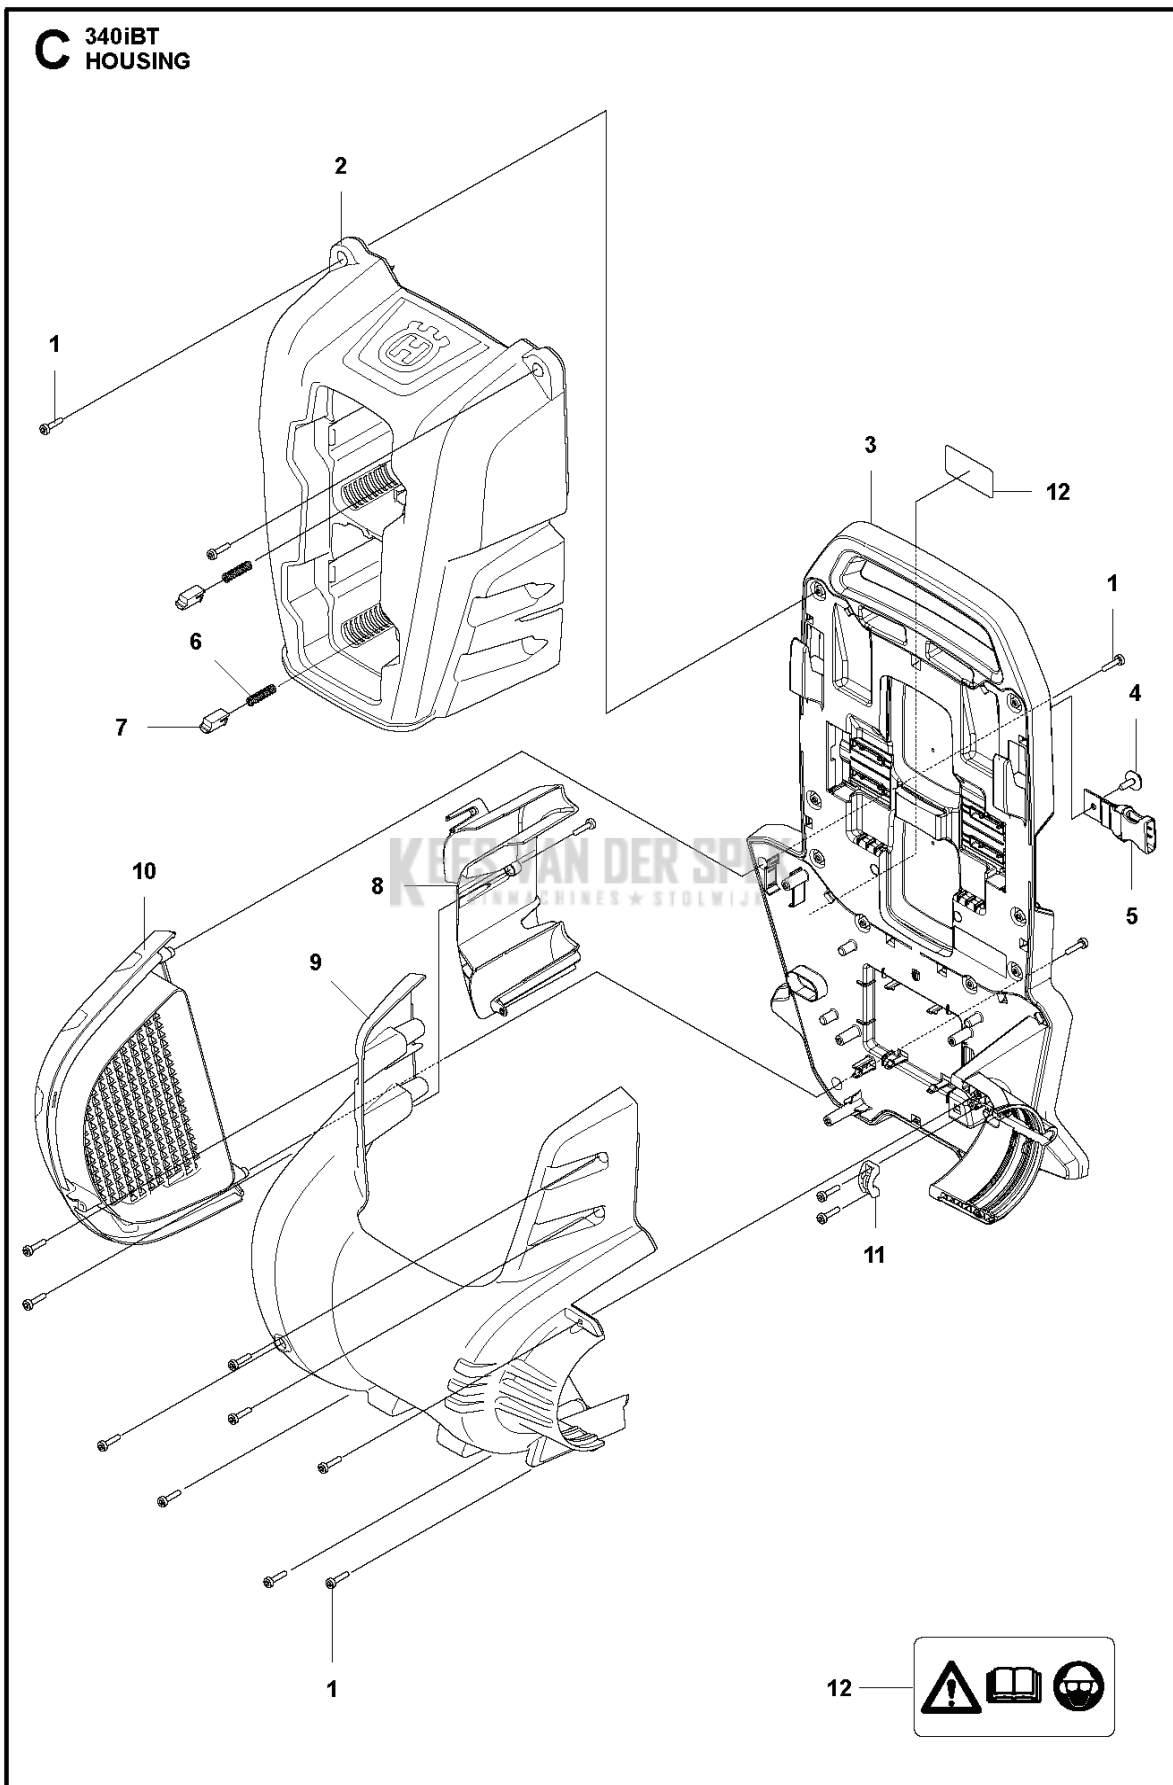

C 340iBT
HOUSING

BLOWERS

PXM_REF	PXM_PARTNO	DESCRIPTION	PXM_REMARK	QTY.
1	580292901	SCREW ITXSCT		16
2	593773701	HOUSING		1
3	590845402	BACKPLATE		1
4	576356601	SCREW ITXSCT		1
5	594954101	STRAP		1
6	585480001	SPRING		2
7	577996601	PUSH BUTTON		2
8	597606801	AIR DUCT		1
9	593773801	COVER		1
10	593894801	INLET		1
11	581472301	CABLE CLAMP		1
12	503709701	LABEL		1