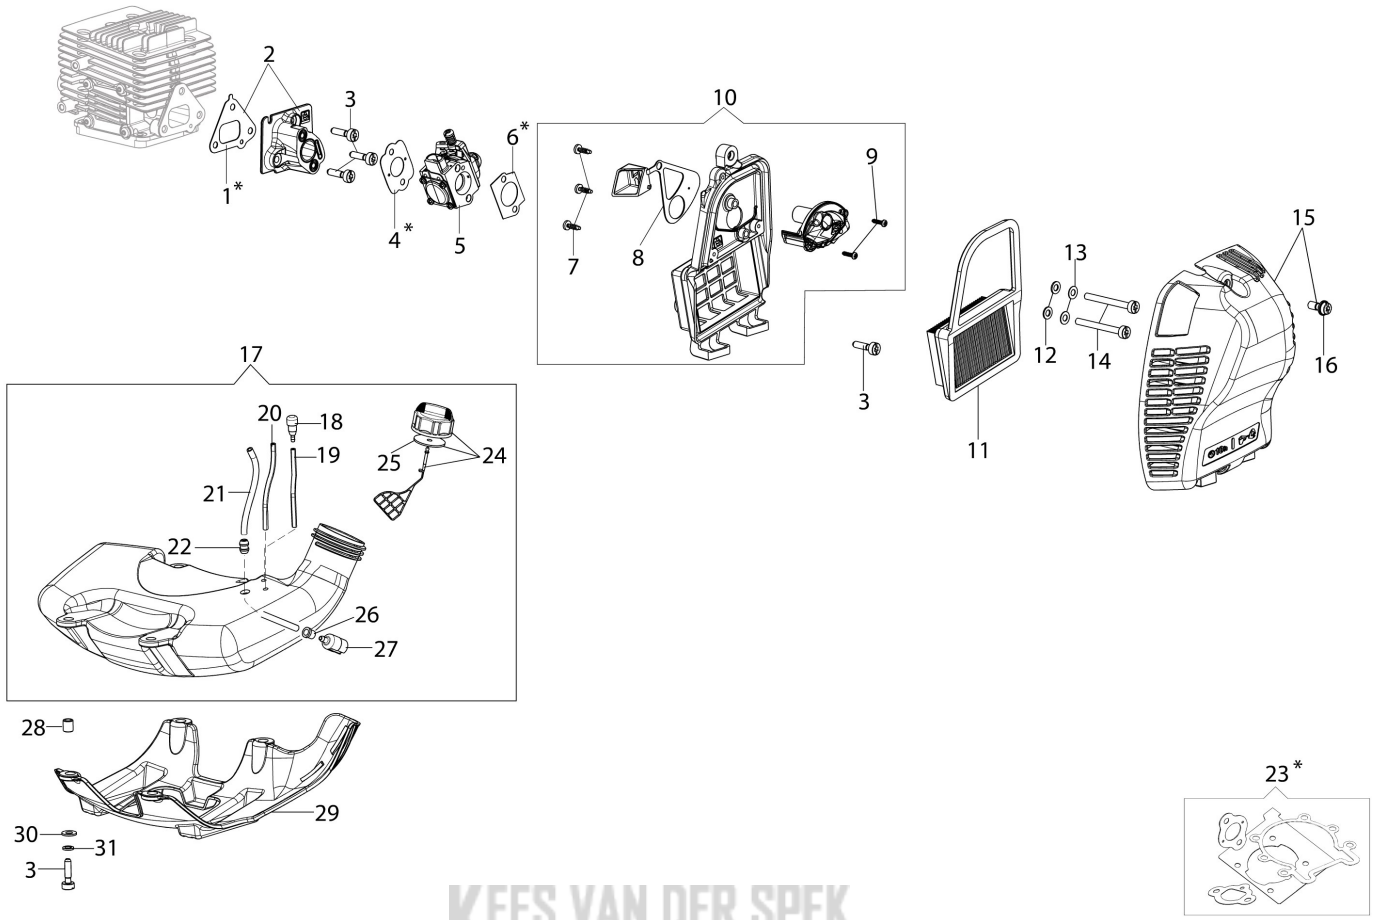

Illustratie Tank and air filter

KEES VAN DER SPEK
TUINMACHINES * STOLWIJK

Illustratie Tank and air filter

Ref.Nu	Qty	Part number	Description	Validity from	Validity till	Notes	Bulletin
1	1	61400007R	Gasket				
2	1	61400191	Insulator				
3	8	3891048R	Screw				
4	1	61400027R	Gasket				
5	1	2318662R	Carburetor				
6	1	61400056AR	Gasket				
7	3	3960087AR	Screw				
8	1	61400123BR	Starter lever				
9	2	3960145R	Screw				
10	1	61400203R	Air filter support set				
11	1	61400075R	Air filter				
12	2	3916005R	Washer				
13	2	3833073R	Washer				
14	2	3891063R	Screw				
15	1	61400184	Air filter cover				
16	1	61330040AR	Screw				
17	1	61402035R	Complete tank				
18	1	61070011AR	Breather valve				
19	1	61380075R	Breather fuel pipe				
20	1	61380112R	Tube				
21	1	4159008	Tube				
22	1	4161211R	Bush				
23	1	61400183	Gasket set				
24	1	61070079AR	Tank cap				
25	1	61070006R	Gasket				
26	1	61110162BR	Bushing				
27	1	50010218R	Fuel filter				
28	1	61070015R	Spacer				
29	1	61400077R	Support				
30	4	3918010R	Washer				
31	4	3819006R	Washer				

KEES VAN DER SPEK
TUINMACHINES ★ STOLWIJK