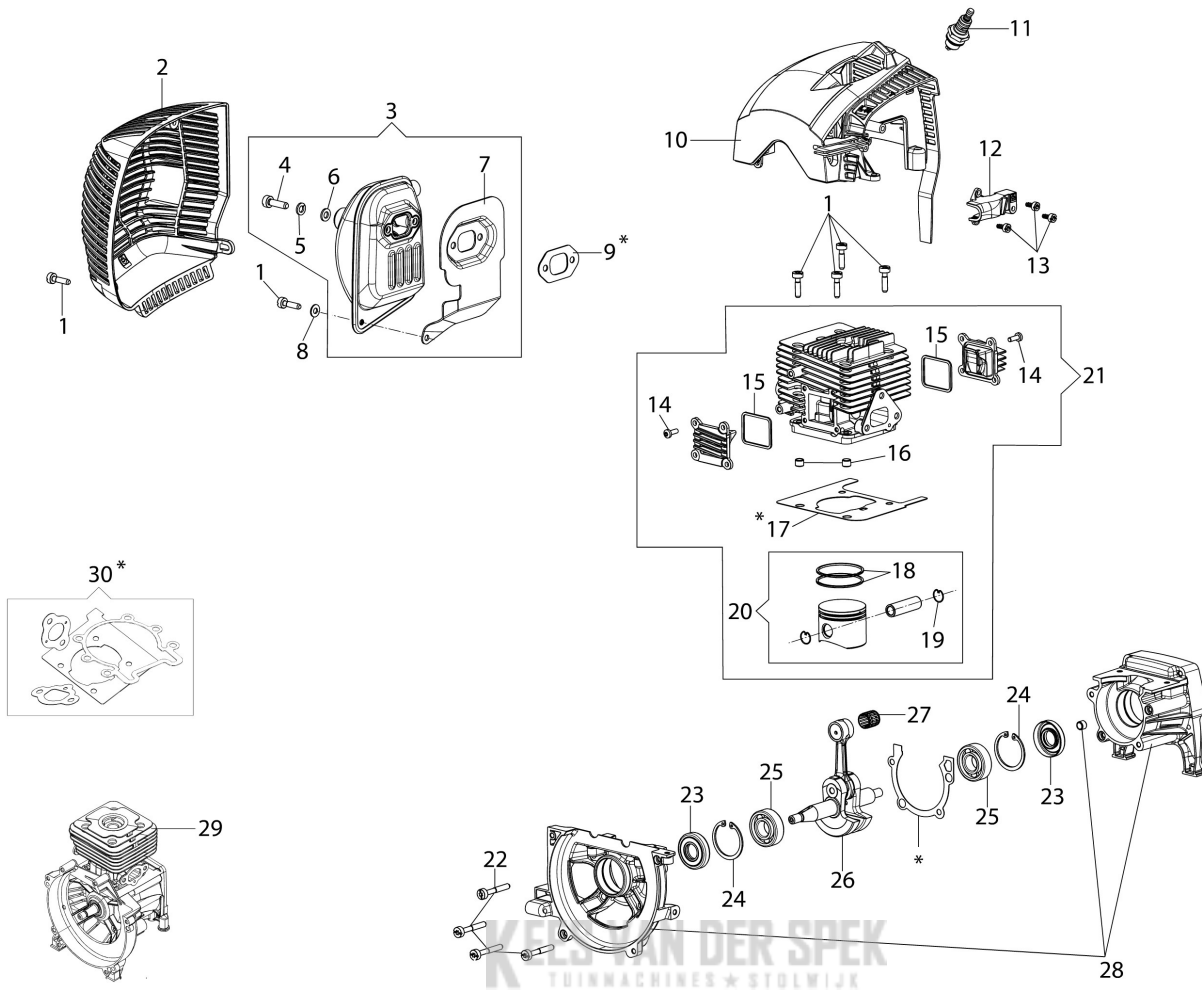

## Illustratie Engine

---

Ref.Nu	Qty	Part number	Description	Validity from	Validity till	Notes	Bulletin
1	7	3891048R	Screw				
2	1	61400033AR	Muffler cover				
3	1	61402053AR	Muffler assy				
4	2	3891086R	Screw				
5	2	3819010R	Washer				
6	2	3916006R	Washer				
7	1	61400038BR	Deflector				
8	1	3819006R	Washer				
9	1	61400097AR	Gasket				
10	1	61400140R	Cylinder cover				
11	1	3055118	Spark plug				
12	1	61400072AR	Cover				
13	3	3893016AR	Screw				
14	8	3991009R	Screw				
15	1	61400005R	Gasket				
16	6	4138242R	Bushing				
17	1	61400016R	Gasket				
18	2	50080013R	Piston ring Ø45				
19	1	006000012R	Piston pin				
20	1	61400182	Piston assy				
21	1	61400181	Complete cylinder Ø45				
22	4	3891054R	Screw				
23	2	3050001R	Seal ring				
24	2	3025022R	Ring				
25	2	3034012R	Bearing				
26	1	61400039R	Crankshaft				
27	1	026400017R	Bearing				
28	1	61400010AR	Crankcase assy				
29	1	61400194R	Short block				
30	1	61400183	Gasket set				