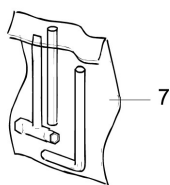

KEES VAN DER SPEK
TUINMACHINES ★ STOLWIJK

Illustratie Accessories

Ref.Nu	Qty	Part number	Description	Validity from	Validity till	Notes	Bulletin
1	2	3960040R	Screw				
2	1	4174278R	Plate				
3	4	3802004DR	Screw				
4	1	4174283AR	Skirt w/blade				
5	1	4174275R	Blade				
6	1	4192048CR	Disc guard				
7	1	4191240	Tool kit				
8	1	61400193	Labels kit				
9	1	4095665BR	3-tooth blade				
10	1	63070002AR	Harness				
11	1	63070039R	Hook				

KEES VAN DER SPEK
TUINMACHINES ★ STOLWIJK