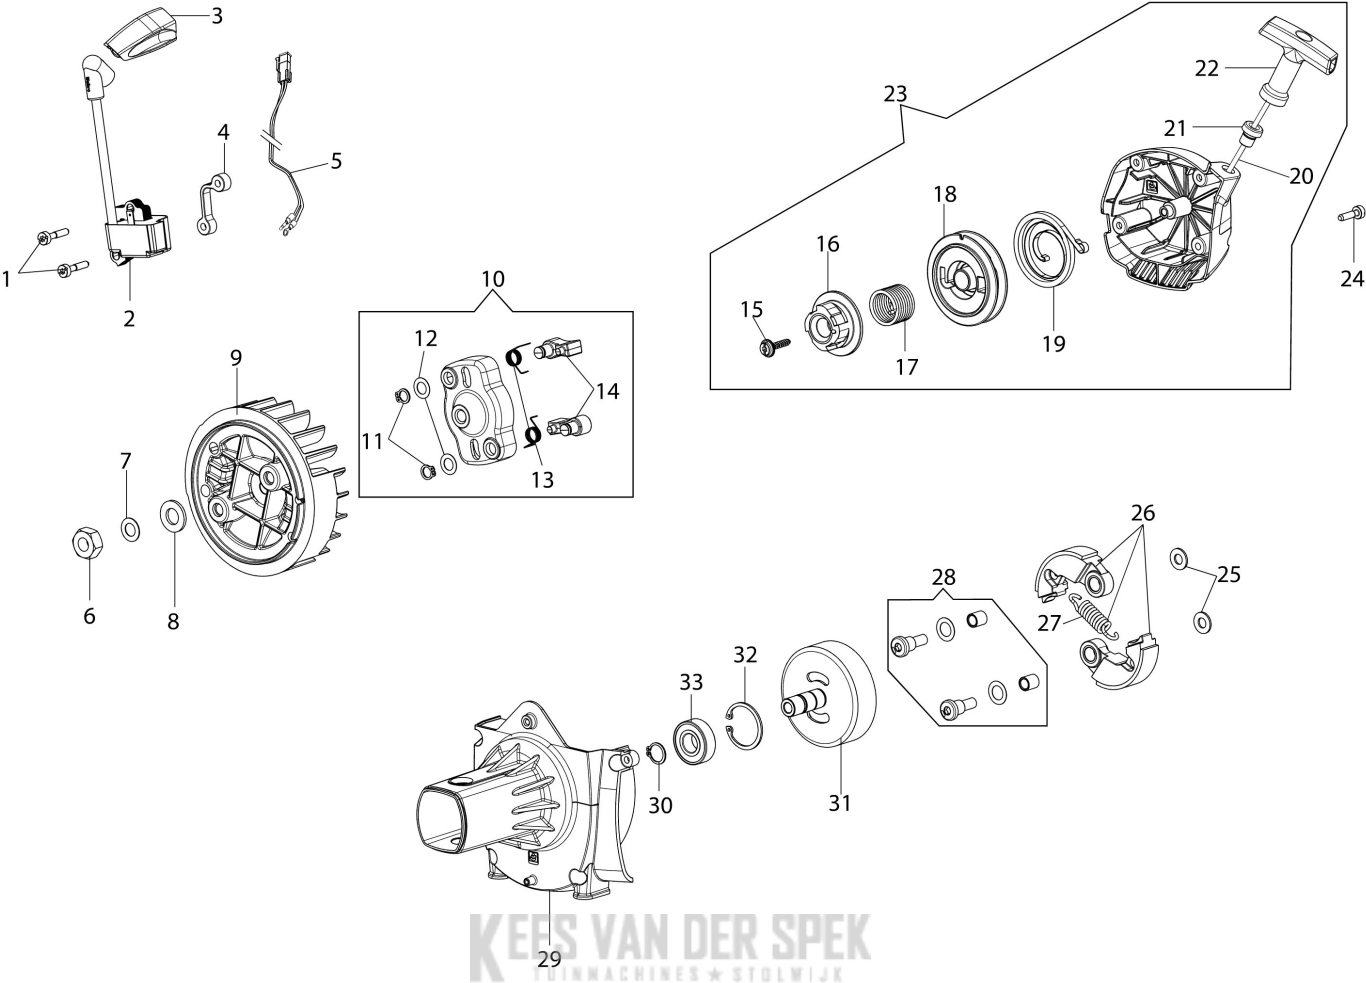

Illustratie Starter assy

KEES VAN DER SPEK
HINWACHINES * STOLWIJK

Illustratie Starter assy

Ref.Nu	Qty	Part number	Description	Validity from	Validity till	Notes	Bulletin
1	2	3891053R	Screw				
2	1	2501007R	Ignition coil				
3	1	61400070R	Spark plug cap				
4	1	61400040R	Spacer				
5	1	61250282AR	Cable				
6	1	004000142R	Nut				
7	1	3833080R	Washer				
8	1	3916009R	Washer				
9	1	61400087R	Flywheel				
10	1	61402007R	Clutch driver				
11	2	3024007R	Ring				
12	2	3064010R	Washer				
13	2	61400024R	Spring				
14	2	61400023R	Pawl				
15	1	3893063R	Screw				
16	1	61400022R	Sprocket				
17	1	61400021R	Spring				
18	1	61400020R	Starter pulley				
19	1	004000132R	Spring				
20	1	4098073R	Starter rope				
21	1	072700089R	Bushing				
22	1	61200015R	Starter handle				
23	1	61402023R	Starter assy				
24	4	3891048R	Screw				
25	2	3818011AR	Washer				
26	1	61380123	Clutch				
27	1	4191028R	Spring				
28	1	61420020	Fitment system				
29	1	61400044AR	Starter case				
30	1	3024015R	Ring				
31	1	4191030R	Clutch drum				
32	1	3025022R	Ring				
33	1	3035042R	Bearing				

KEES VAN DER SPEK
TUINMACHINES ★ STOLWIJK