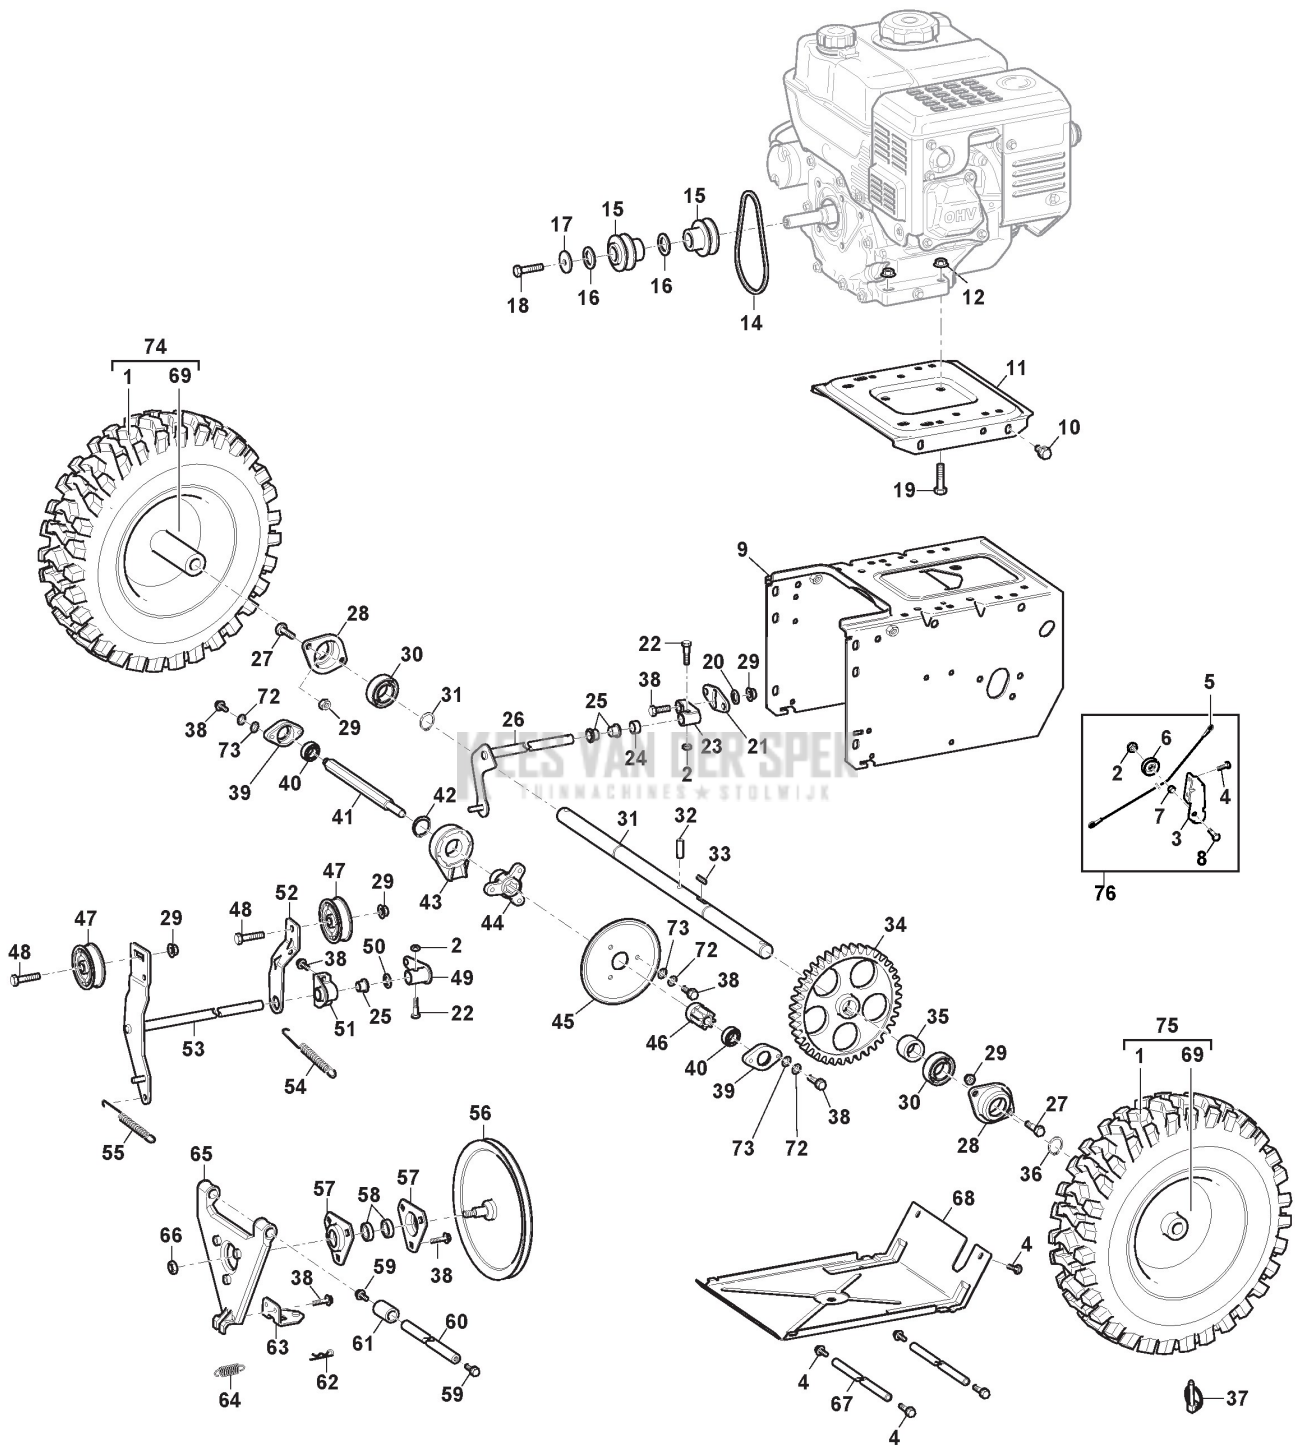

Transmission

Ref.nr.	Qty	Item number	Description	Notes	From	Up to
1	2	118820752/0	Tyre			
2	1	112154510/0	Nut			
3	1	118820753/0	Pulley Seat			
4	8	112790781/0	Screw			
5	1	118820299/0	Wire			
6	1	118820300/0	Pulley			
7	1	118820298/0	Sleeve			
8	1	112791400/0	Screw			
9	1	118820754/0	Transmission Case Ass.Y			
10	4	112793102/0	Screw			
11	1	118820149/0	Engine Plate - Grey			
12	4	112154210/0	Nut			
14	1	118820755/0	Drive Belt			
15	2	118820756/0	Drive pulley			
16	4	118820262/0	Gears connector			
17	1	9699-0109-02	Washer			
18	1	112691100/0	Screw			
19	4	112691100/0	Screw			
20	1	112521350/0	Washer			
21	1	118820263/0	Gear Adjuster			
22	2	112791400/0	Screw			
23	1	118820757/0	Gear connector			
24	1	118820265/0	Cushion			
25	3	1811-3113-01	Plastic bushing			
26	1	118820308/0	Strut			
27	4	112792610/0	Screw			
28	2	1811-3115-01	Bearing Housing			
29	7	112155000/0	Nut			
30	2	118820121/0	Ball Bearing			
31	1	118820124/0	Driving Shaft			
32	1	3180390	Pin			
33	1	118820125/0	Key			
34	1	118820222/0	Gear			
35	1	118820122/0	Sleeve			
36	1	112609260/0	Seeger			
37	2	118820379/0	Cap			
38	14	112791200/1	Screw			
39	2	118820223/0	Inner Shaft Seat			
40	2	118820152/0	Ball Bearing			
41	1	118820224/0	Hexagon Shaft			
42	1	118820311/0	Circlip			
43	1	118820312/0	Shift bearing			
44	1	118820634/0	Rubber wheel seat			
45	1	118820635/0	Rubber Wheel			
46	1	118820225/0	Gear			
47	2	1811-3064-01	Tension pulley			
48	2	112793701/0	Screw			
49	1	118820334/0	Tensioner