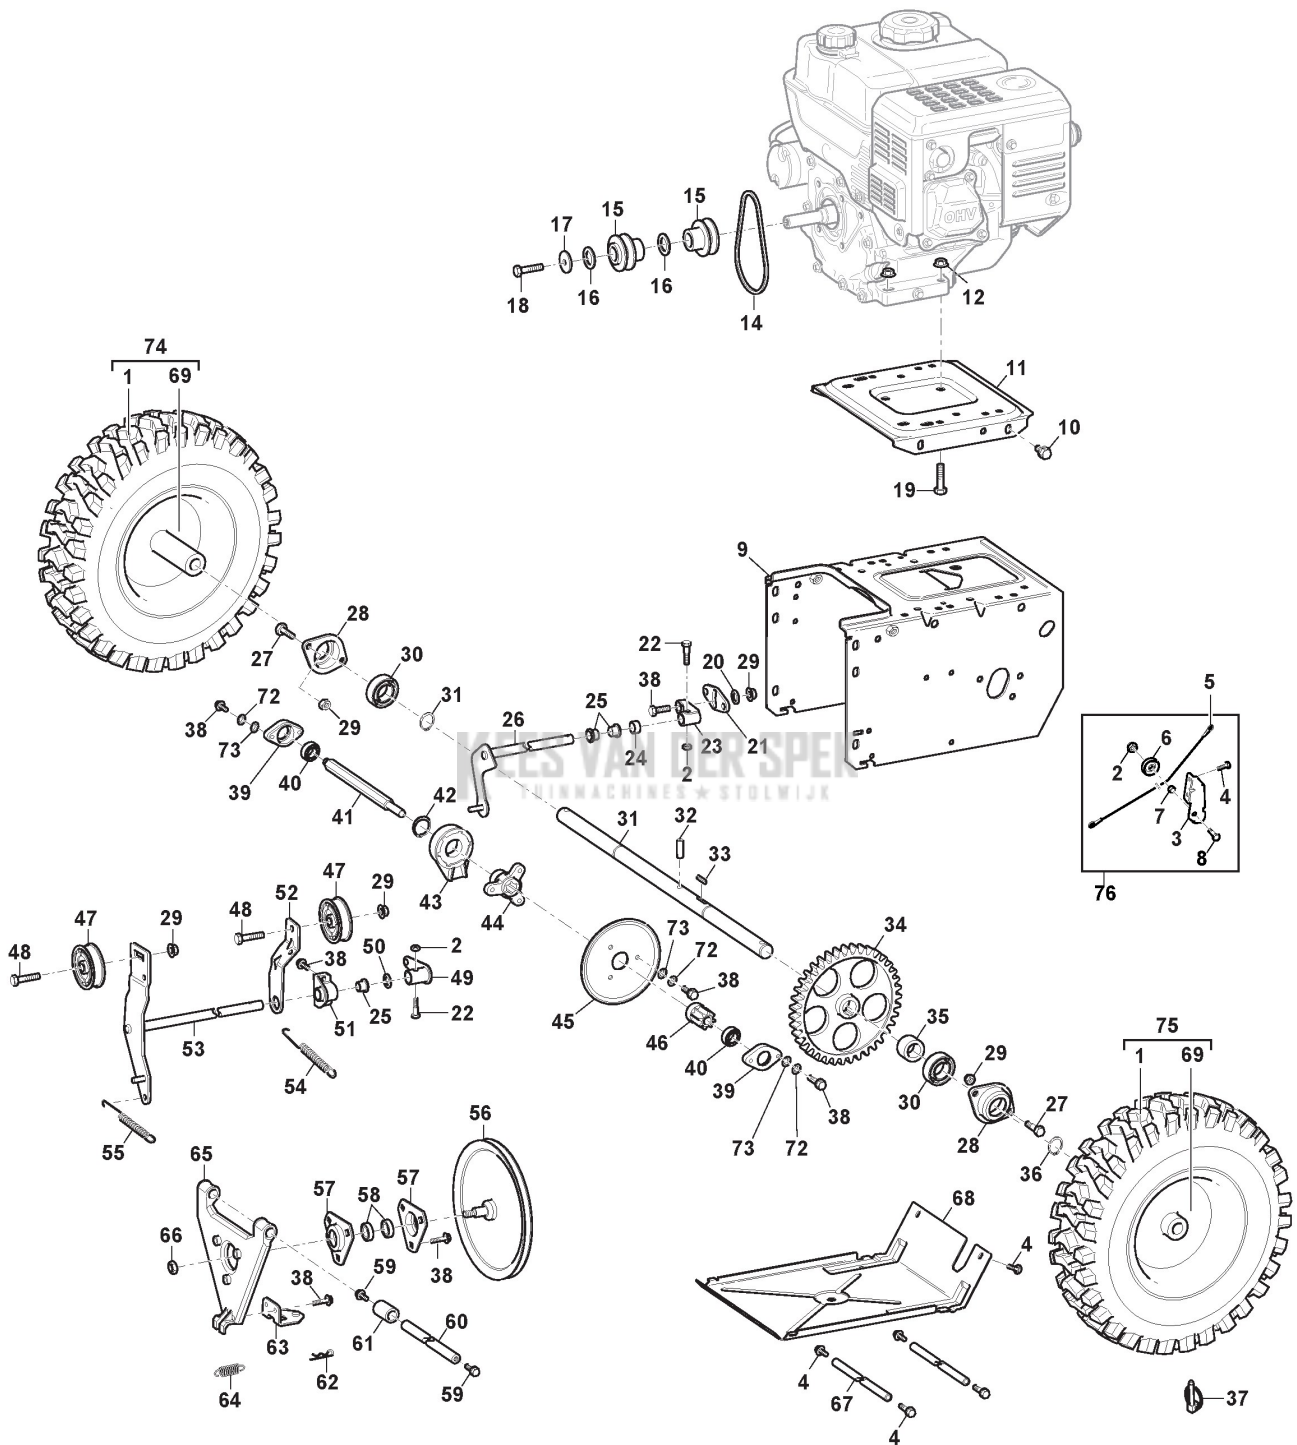

Transmission

Ref.nr.	Qty	Item number	Description	Notes	From	Up to
50	1	112530150/0	Spring Washer			
51	1	118820336/0	Fixing Block			
52	1	118820337/0	Tensioner			
53	1	118820226/0	Tension Assy			
54	1	1811-3118-01	Spring			
55	1	118820343/0	Brake Spring			
56	1	118820339/0	Pulley			
57	2	1811-3116-01	Bearing Housing			
58	2	118820340/0	Ball Bearing			
59	2	112792611/0	Screw			
60	1	1811-3125-01	Strut			
61	2	1811-3061-01	Spacer bush			
62	1	118820348/0	Pin			
63	1	118820227/0	Connector Assy			
64	1	118820349/0	Spring			
65	1	118820229/0	Plate			
66	1	112156603/0	Nut			
67	2	118820295/0	Strut			
68	1	118820758/0	Bottom plate			
69	2	118820759/0	Rim			
70	8	112521330/0	Washer			
71	8	112582100/0	Grower			
72	14	112521331/0	Washer			
73	14	112582100/0	Grower			
74	1	118821113/0	Complete Right Wheel			
75	1	118821114/0	Complete Left Wheel			
76	1	118821109/0	Pulley Seat Assy			

Kees van der Spek
TUINMACHINES & STOLWIJK