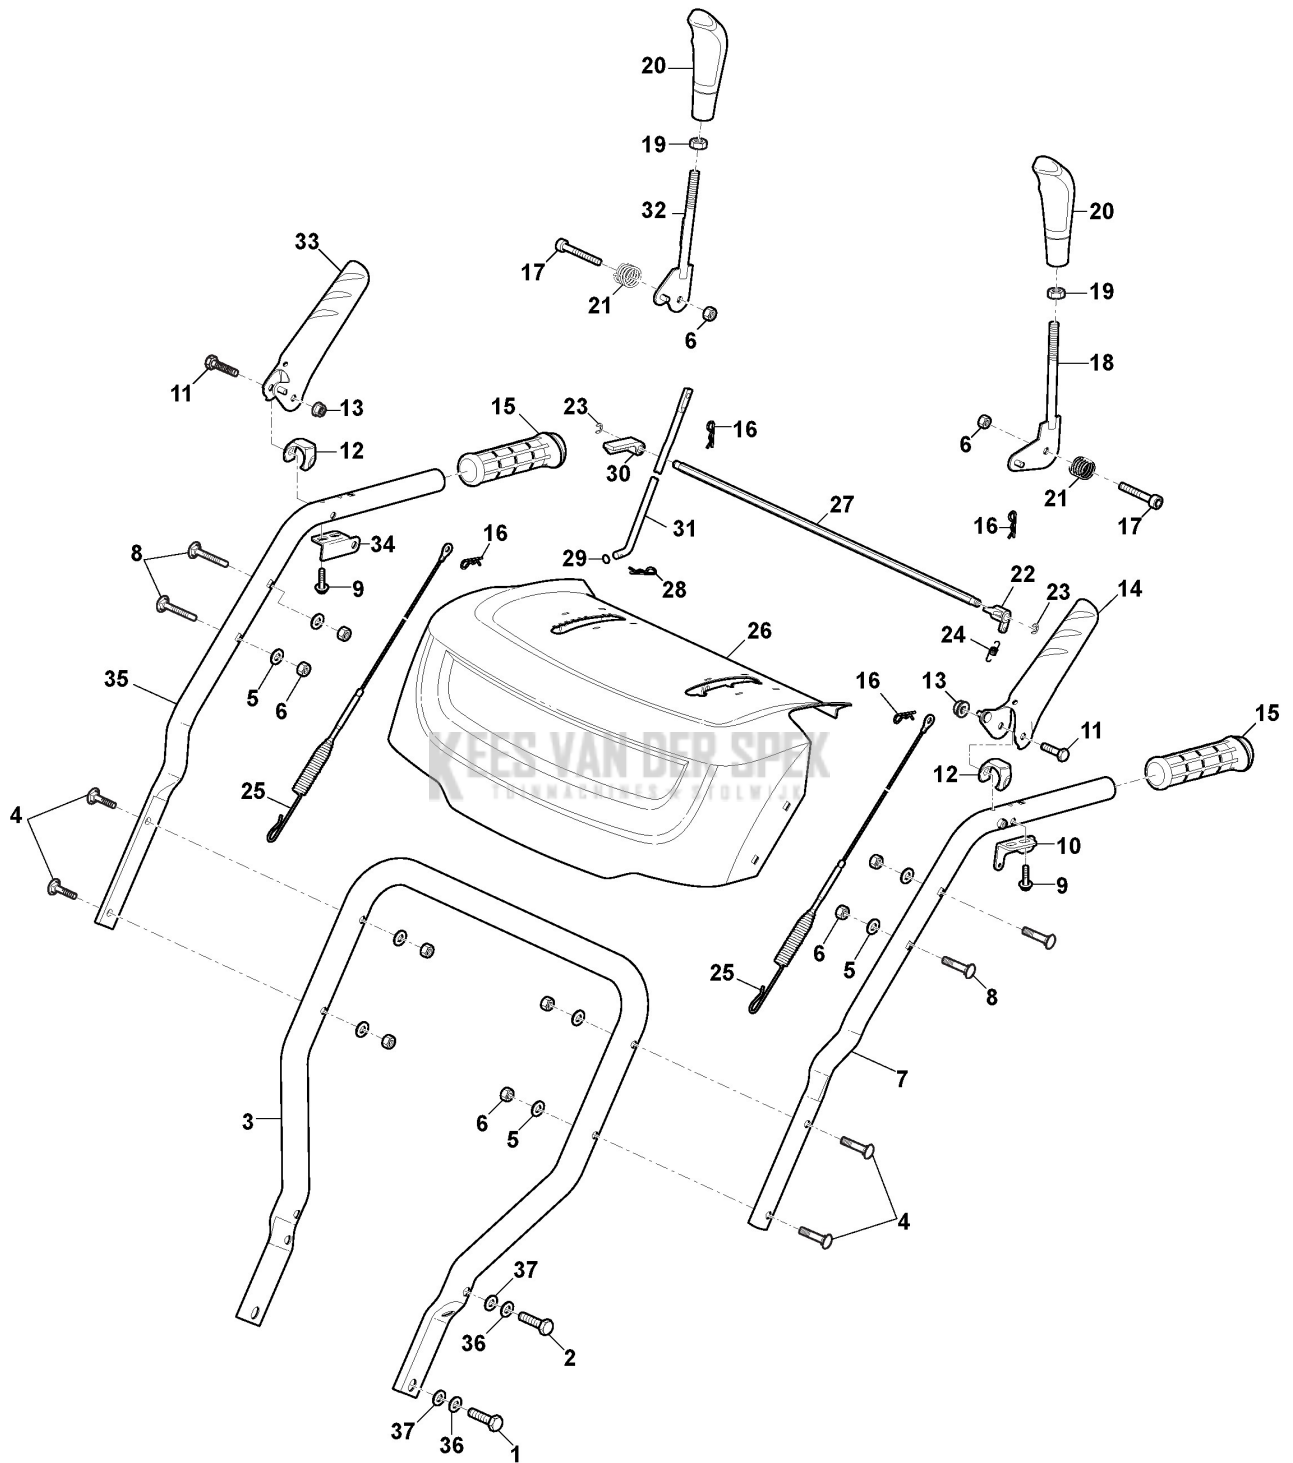

Handle

Ref.nr.	Qty	Item number	Description	Notes	From	Up to
1	2	9997-1025-16	Screw			
2	2	112794900/0	Screw			
3	1	118820760/0	Lower handle			
4	4	112819105/0	Screw			
5	8	122671651/0	Washer			
6	8	112155000/0	Nut			
7	1	118820761/0	Left Handle, Upper Part			
8	6	112819100/0	Screw			
9	4	112727794/0	Screw			
10	1	118820762/0	Left Support			
11	2	118820209/0	Screw			
12	2	118820763/0	Washer			
13	2	112292102/0	Nut			
14	1	118820764/0	Left Lever			
15	2	118820198/0	Handle			
16	4	118820348/0	Pin			
17	2	112691700/0	Screw			
18	1	118820765/0	Angle handle			
19	2	112295200/0	Nut			
20	2	118820615/0	Gear Handle			
21	2	1811-3066-01	Spring			
22	1	118820205/0	Support			
23	2	112000930/0	Benzing Ring			
24	1	1811-3067-01	Spring			
25	2	118820406/0	Wire			
26	1	118820766/0	Panel			
27	1	118820767/0	Hexagon axis			
28	1	1811-3080-01	Cotter Pin			
29	1	112521350/0	Washer			
30	1	118820203/0	Support			
31	1	118820768/0	Gear Lever			
32	1	118820769/0	Lever			
33	1	118820770/0	Right Lever			
34	1	118820771/0	Right Support			
35	1	118820772/0	Right Handle, Upper Part			
36	4	112585100/0	Washer			
37	4	112521360/0	Washer			

Kees van der Spek
TUINMACHINES & STOLWIJK