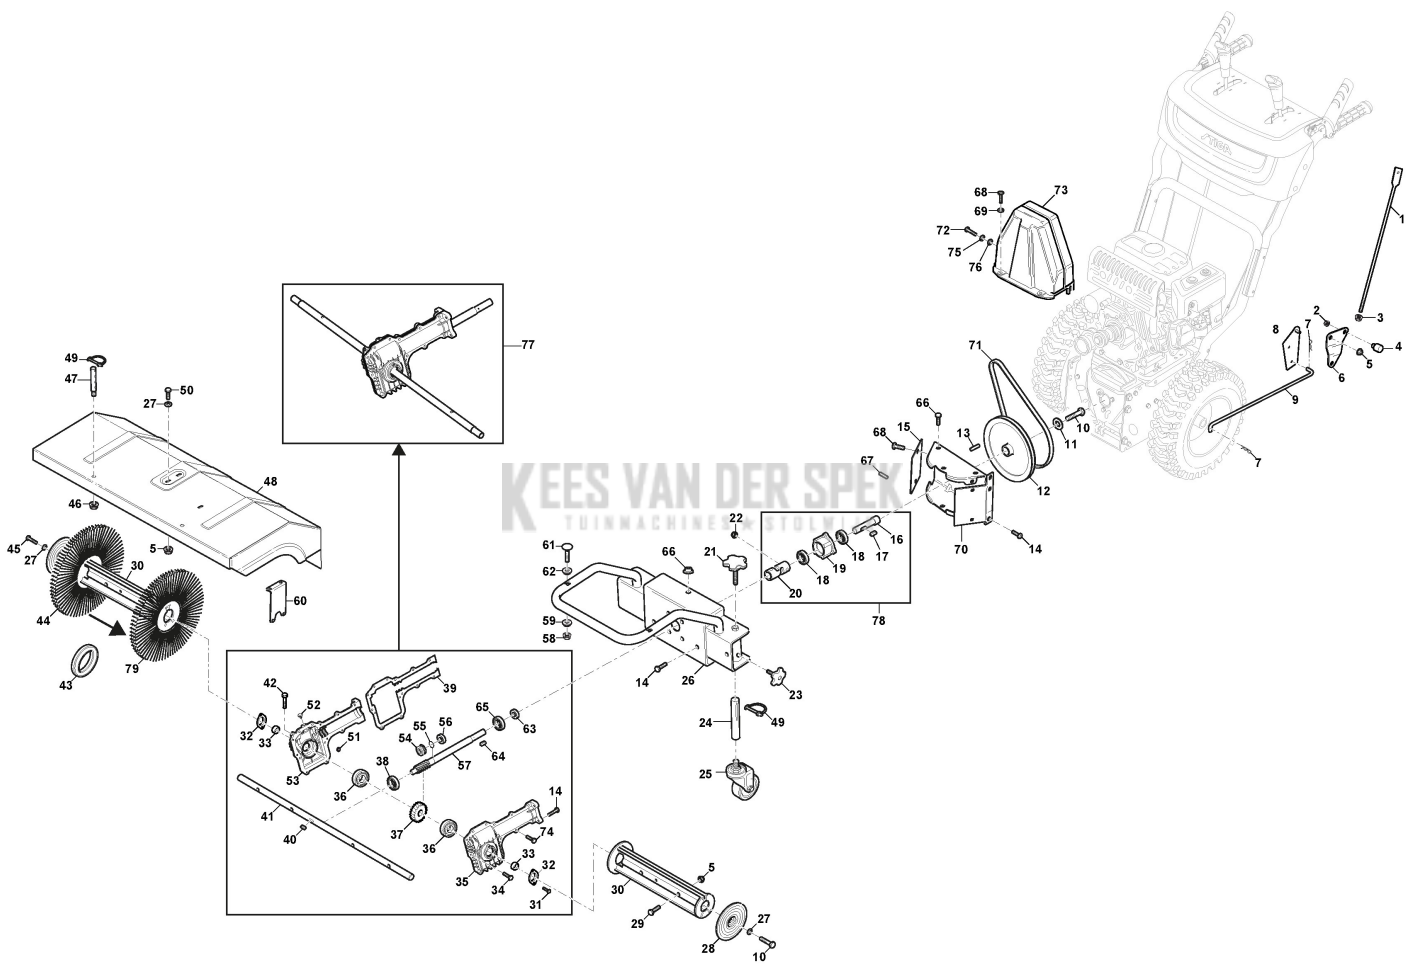

KEES VAN DER SPEK
TUINMACHINE-ERFOLVEN

Body

Ref.nr.	Qty	Item number	Description	Notes	From	Up to
1	1	118820728/0	Direction Rod			
2	3	112154510/0	Nut			
3	1	112293200/0	Nut			
4	1	118820368/0	Pin			
5	9	112155000/0	Nut			
6	1	118820369/0	Welded Direction Plate			
7	3	1811-3080-01	Cotter Pin			
8	1	118820729/0	Welded fixing plate			
9	1	118820730/0	Direction Rod			
10	2	112793301/0	Screw			
11	1	112523060/0	Washer			
12	1	118820253/0	Pulley			
13	1	118820252/0	Key			
14	20	112793102/0	Screw			
15	2	118820373/0	Plate			
16	1	118820374/0	Short Shaft			
17	1	118820375/0	Key			
18	2	118820376/0	Ball Bearing			
19	1	118820377/0	Bearing Housing			
20	1	118820378/0	Gimbal			
21	2	118820731/0	Plastic Screw			
22	2	112295200/0	Nut			
23	2	118820732/0	Plastic Screw			
24	2	118820733/0	Wheel Shaft			
25	2	118820734/0	Wheel			
26	1	118820735/0	Fixing Plate			
27	4	112523060/0	Washer			
28	2	118820383/0	Plate			
29	4	112691100/0	Screw			
30	2	118820737/0	Fixing Plate			
31	4	112727790/0	Screw			
32	2	118820738/0	Oil Cap			
33	2	1811-3143-01	Sealing			
34	10	112791400/0	Screw			
35	1	118820739/0	Right housing			
36	2	118820740/0	Ball Bearing			
37	1	118820386/0	Worm Gear			
38	1	118820751/0	Ball Bearing			
39	1	118820741/0	Washer			
40	1	1811-3144-01	Key			
41	1	118820579/0	Shaft			
42	1	118820423/0	Screw			
43	22	118820391/0	Brush Pad			
44	26	118820392/0	Straight Brush	Straight		
45	1	112793301/0	Screw			
46	2	9739-1031-22	Nut			
47	2	118820393/0	Connector			
48	1	118820742/0	Brush Cover