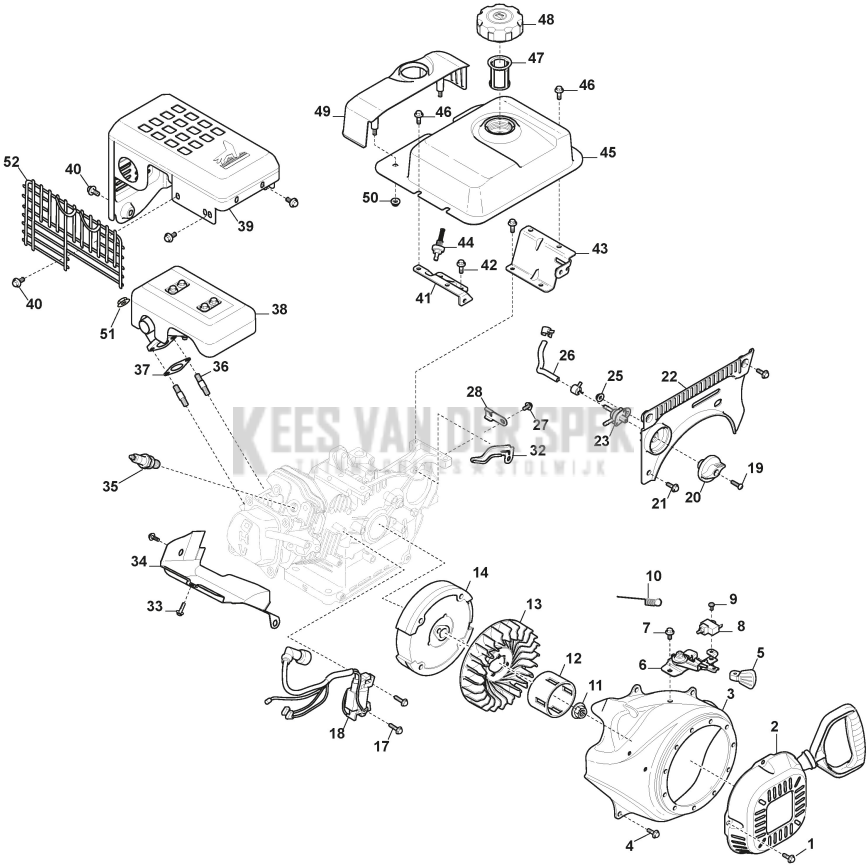

KEES VAN DER SPIJKER

Engine - Starter Assy, Tank

Ref.nr.	Qty	Item number	Description	Notes	From	Up to
1	4	118550861/0	Screw			
2	1	118550628/1	Starter Assy			
3	1	118551306/0	Cover			
4	4	118551334/0	Screw			
5	1	118551319/0	Knob			
6	1	118551315/0	Remote Control Assy			
7	2	118550869/0	Screw			
8	1	118550399/0	Micro			
9	1	118551337/0	Screw			
10	1	118551313/0	Screw			
11	1	118550336/0	Nut			
12	1	118551194/0	Starter Cup			
13	1	118551169/0	Starter Cup			
14	1	118551327/0	Flywheel Ass.Y			
17	2	112791500/0	Screw			
18	1	118550634/0	Coil Assy., Ignition			
19	1	2132510	Screw			
20	1	118551318/0	Knob			
21	3	118550816/0	Screw			
22	1	118551345/0	Cover			
23	1	118551312/0	Fuel switch assy			
25	1	118550806/0	Nut			
26	1	118551343/0	Fuel Hose			
28	1	118551347/0	Support			
32	1	118550796/0	Plate			
33	2	118550861/0	Screw			
34	1	118551170/0	Guard			
35	1	9400-0289-01	Spark Plug (Rn9Yc)			
36	2	118551336/0	Screw			
37	1	118551190/0	Gasket, Muffler			
38	1	118551321/0	Muffler Assy			
39	1	118550817/0	Muffler Guard			
40	5	118550816/0	Screw			
41	1	118551317/0	Tank Support			
42	4	118550816/0	Screw			
43	1	118551316/0	Tank Support			
44	1	118550500/0	Fuel Tank Hose Connection			
45	1	118551311/0	Fuel Tank			
46	4	118551334/0	Screw			
47	1	118550651/0	Fuel Filter			
48	1	118550650/0	Cap			
49	1	118551333/0	Rear Cover-Tank			
50	2	118550806/0	Nut			
51	2	112293201/0	Nut			
52	1	118551530/0	Muffler Protection