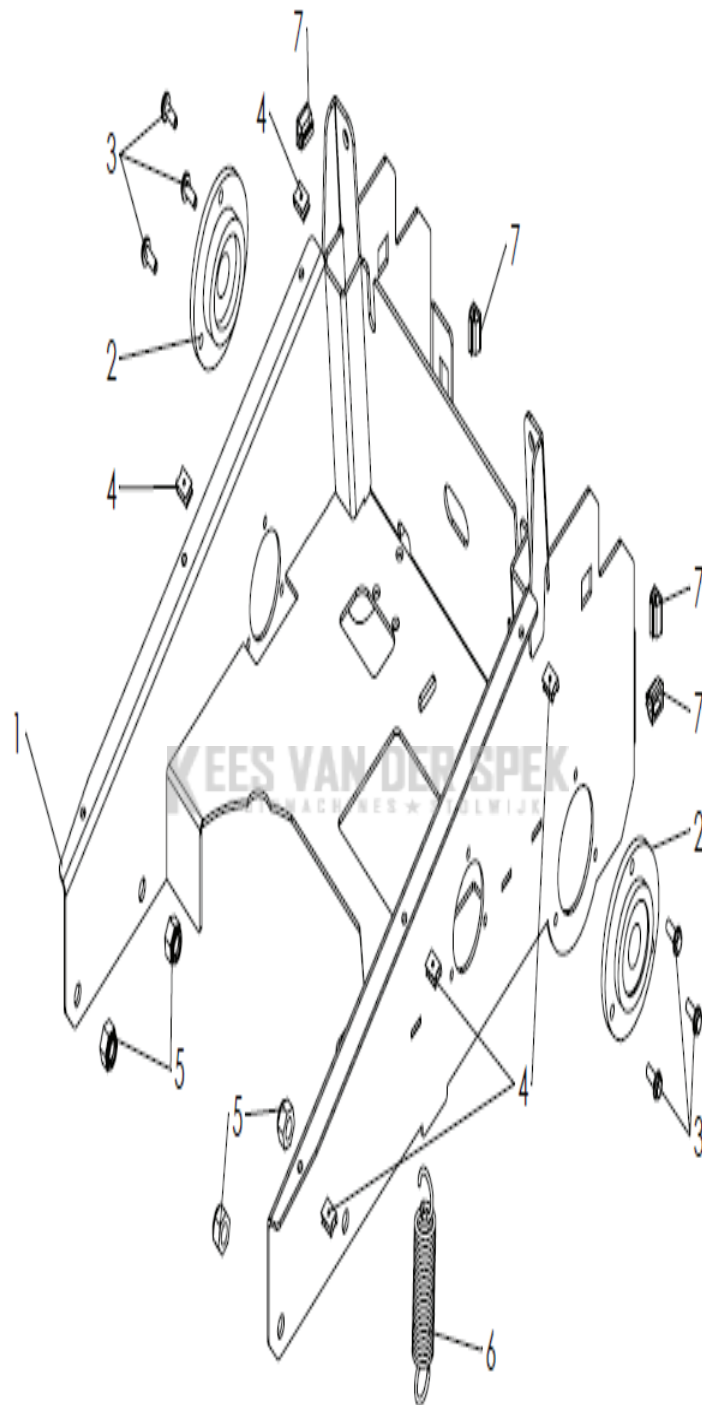

LAWN MOWERS: COMMERCIAL WALK-BEHINDS

PXM_REF	PXM_PARTNO	DESCRIPTION	PXM_REMARK	QTY.
1	590497601	FRAME	BACK FRAME ORANGE	1
2	531008358	PALIER ARBRE DE ROUE 15366	WHEEL FLANGE BEARING diam. 20	2
3	504052701	SCREW	SCREW HM6X16 Z SELF- TAPPING	12
4	519653425	KLEM	CLIPS 4.2	5
5	519653458	MOER	BLOCKING NUT M 10 Z	4
6	519653204	VEER	HIGH ADJUSTMENT SPRING	1
7	598462401	MOER		1

KEES VAN DER SPEK
TUINMACHINES ★ STOLWIJK