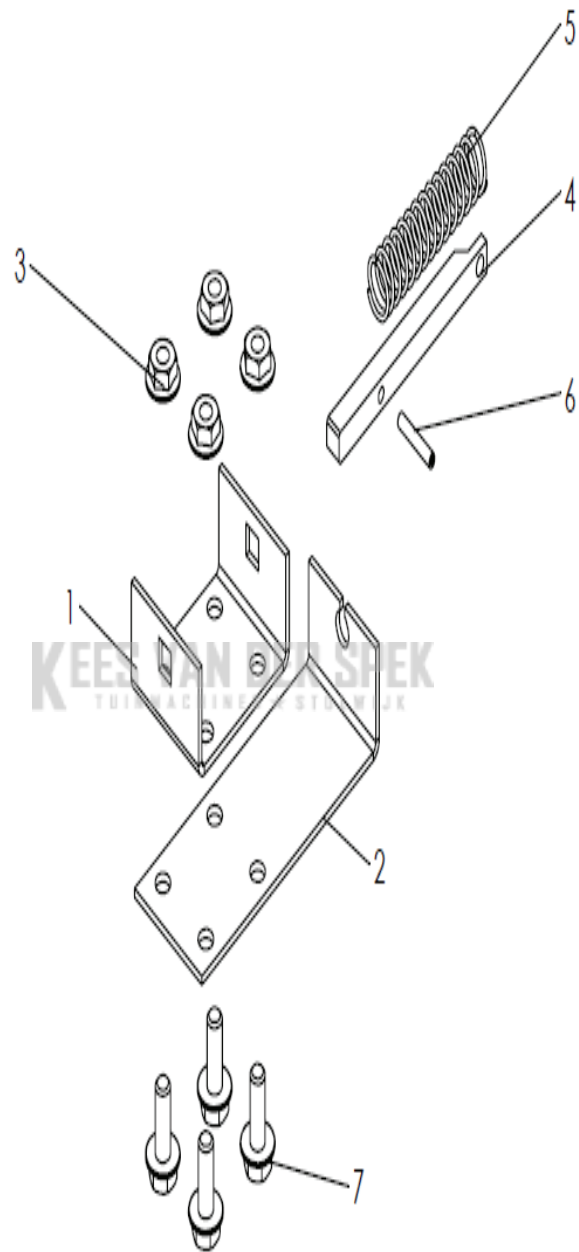

LAWN MOWERS: COMMERCIAL WALK-BEHINDS

PXM_REF	PXM_PARTNO	DESCRIPTION	PXM_REMARK	QTY.
1	531008592	STEUN	LOCKING PIN SUPPORT	1
2	531009433	STEUN		1
3	519653430	MOER	NUT H M8 Z NOTCHED SHOULDER	3
4	531008594	BIJL	LOCKING PIN	1
5	519653209	RESSORT DE VERROUILLAGE 13016	LOCKING SPRING	1
6	531008398	GOUPIILLE 4X24 HBK	COTTER PIN 4X24 HBK	1
7	519653433	BOUT		1

KEES VAN DER SPEK
TUINMACHINES ★ STOLWIJK