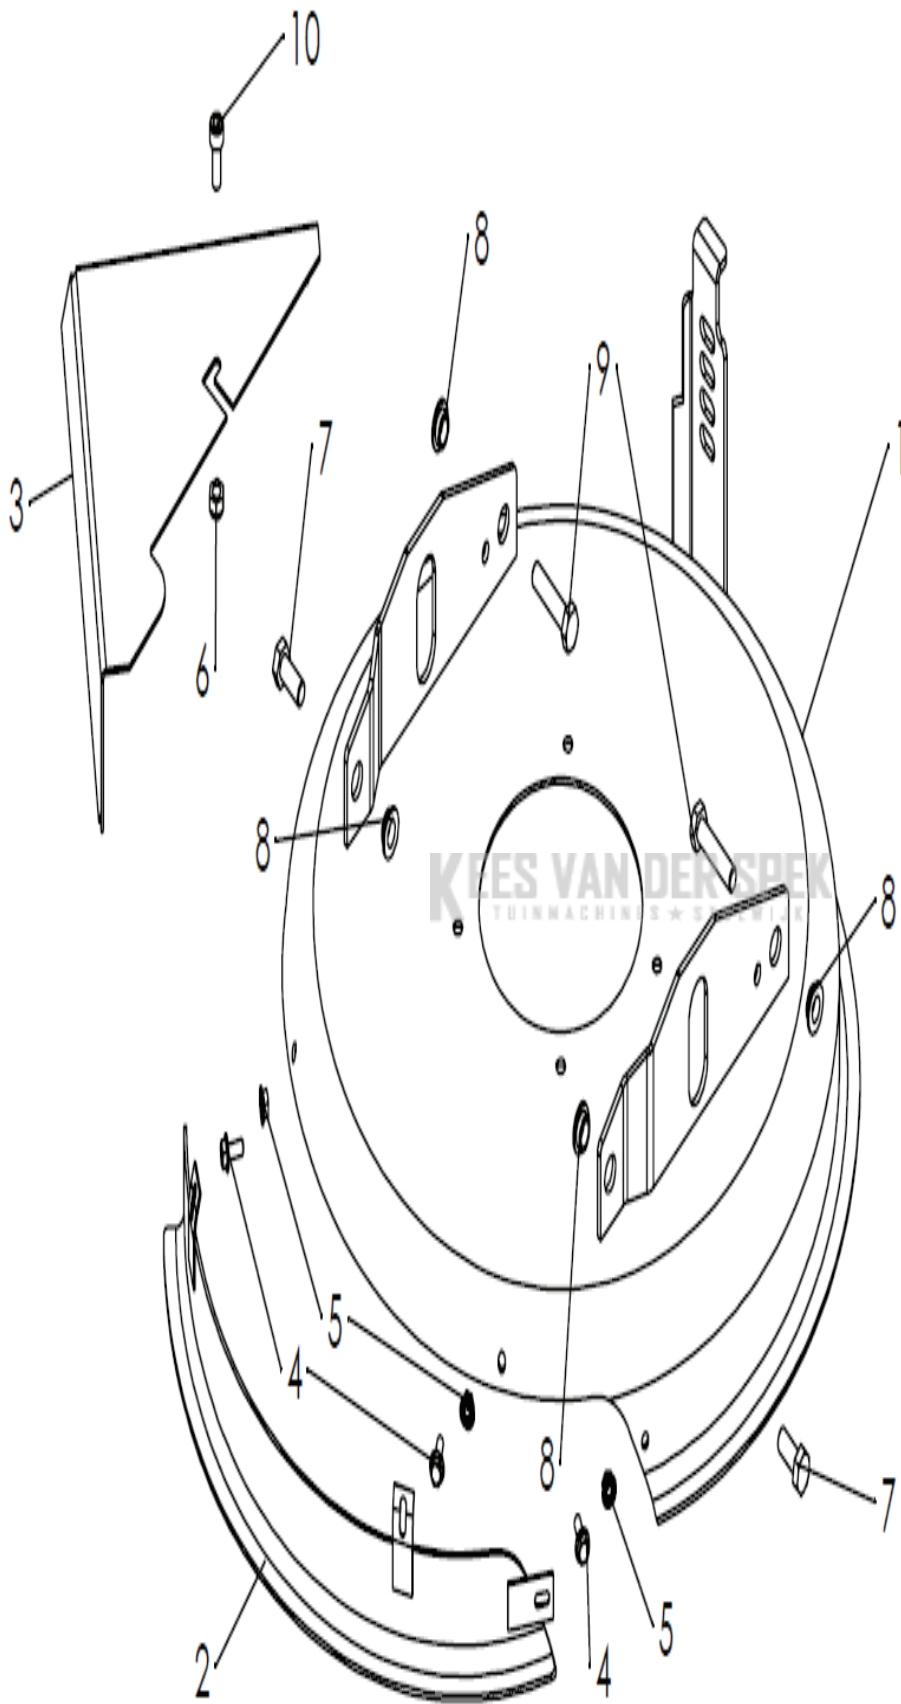

LAWN MOWERS: COMMERCIAL WALK-BEHINDS

PXM_REF	PXM_PARTNO	DESCRIPTION	PXM_REMARK	QTY.
1	590497501	BESCHERMEN	BLADE GUARD BRUSHCUTTER GREY 627	1
2	585425201	GRASVERSPREIDER	FRONT DEFLECTOR GREY 627	1
3	585425301	GRASVERSPREIDER	SIDE DEFLECTOR GREY 627	1
4	519653435	SCREW	SCREW HM 6X16 Z NOTCHED SHOULDER	3
5	519653432	MOER	NUT H M6 Z NOTCHED SHOULDER	3
6	544207901	MOER		1
7	519653123	SCREW		1
8	590474401	AFSTANDRING		1
9	531008470	SCREW		1
10	504052301	SCREW		1
11	587699901	PLAATJE		1
12	519653263	PLAATJE		1

KEES VAN DER SPEK
TUINMACHINES ★ STOLWIJK