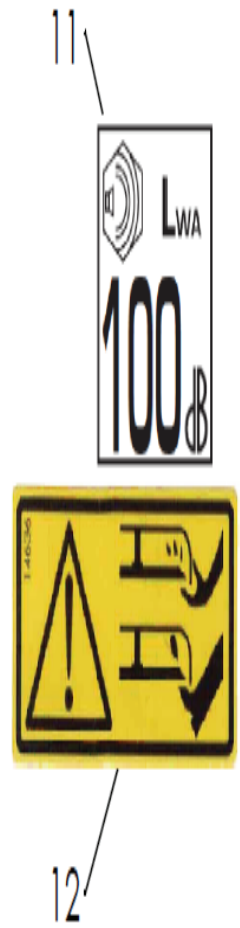

LAWN MOWERS: COMMERCIAL WALK-BEHINDS

PXM_REF	PXM_PARTNO	DESCRIPTION	PXM_REMARK	QTY.
1	590497501	BESCHERMEN	BLADE GUARD BRUSHCUTTER GREY 627	1
2	585425201	GRASVERSPREIDER	FRONT DEFLECTOR GREY 627	1
3	585425301	GRASVERSPREIDER	SIDE DEFLECTOR GREY 627	1
4	519653435	SCREW	SCREW HM 6X16 Z NOTCHED SHOULDER	3
5	519653432	MOER	NUT H M6 Z NOTCHED SHOULDER	3
6	544207901	MOER		1
7	519653123	SCREW		1
8	590474401	AFSTANDRING		1
9	531008470	SCREW		1
10	504052301	SCREW		1
11	587699901	PLAATJE		1
12	519653263	PLAATJE		1

KEES VAN DER SPEK
TUINMACHINES ★ STOLWIJK