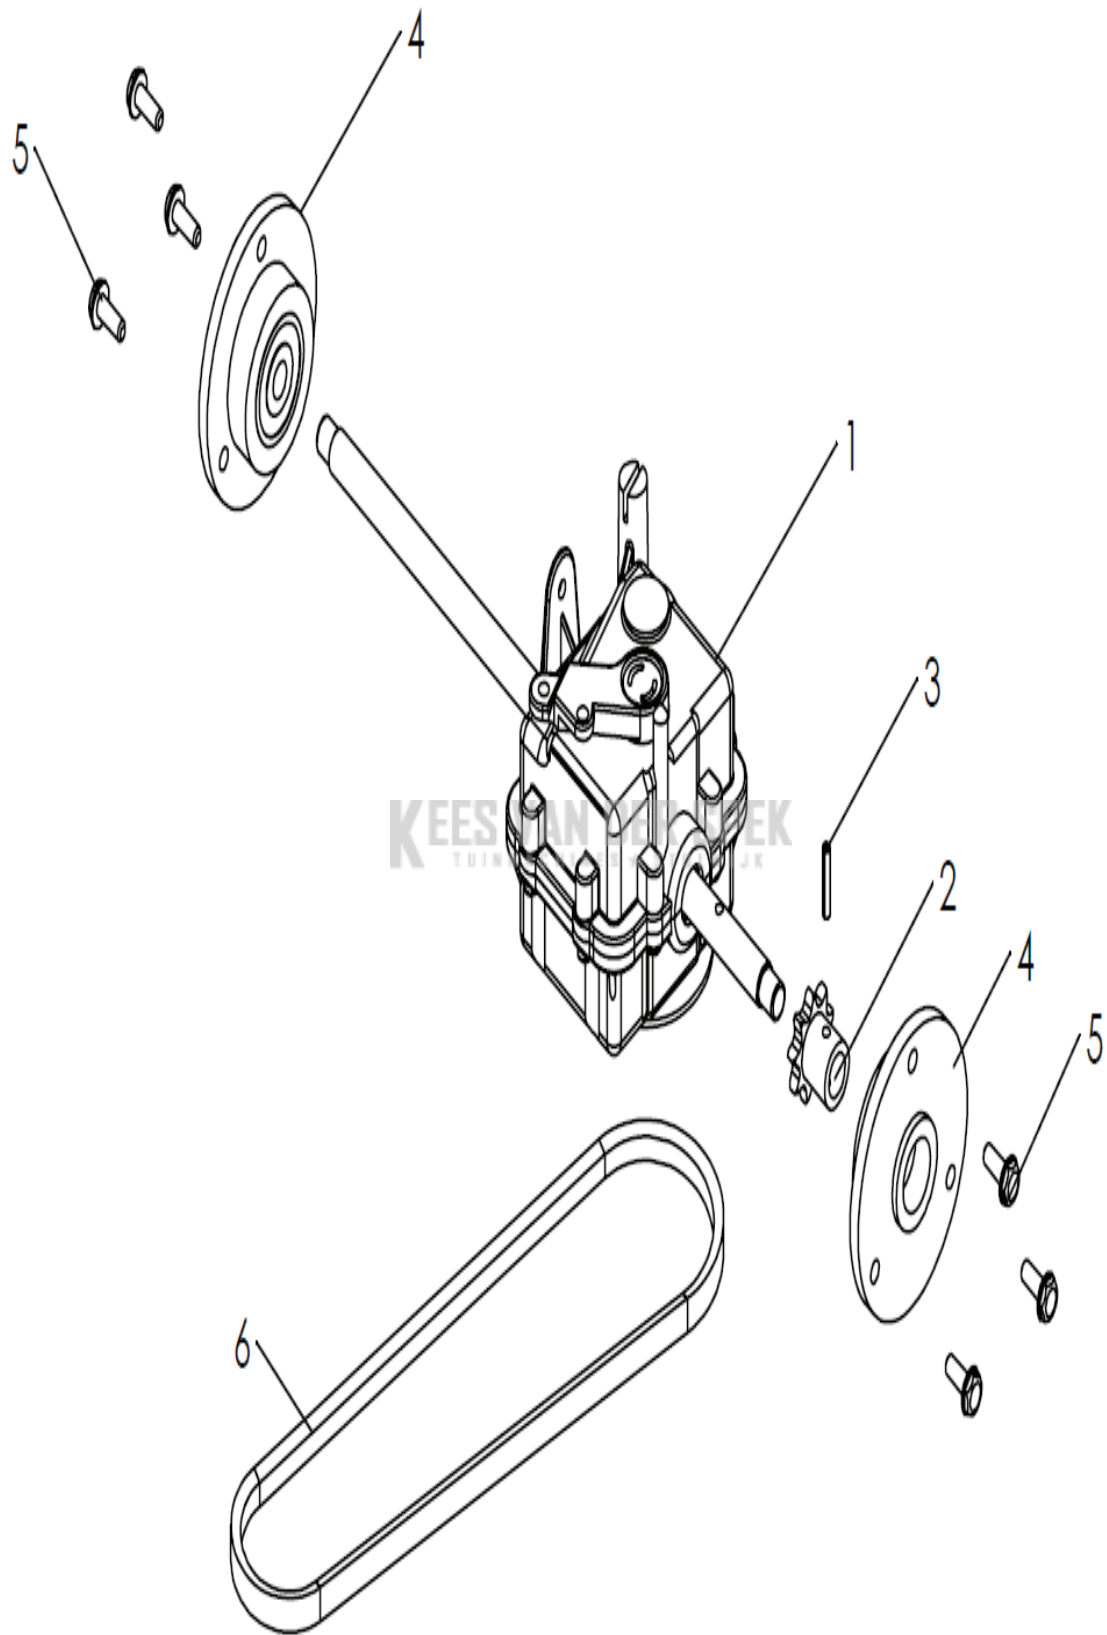

LAWN MOWERS: COMMERCIAL WALK-BEHINDS

PXM_REF	PXM_PARTNO	DESCRIPTION	PXM_REMARK	QTY.
1	505511701	GEARBOX	REDUCTION GEARBOX	1
2	504051101	SPROCKET	SPROCKET 9 TEETH 9.525	1
3	519653168	GOUVILLE 11760	PIN diam. 4X20 HBK	1
4	544268901	LAGER		1
5	504052701	SCREW		1
6	504050901	RIEM	BELT	1

KEES VAN DER SPEK
TUINMACHINES ★ STOLWIJK