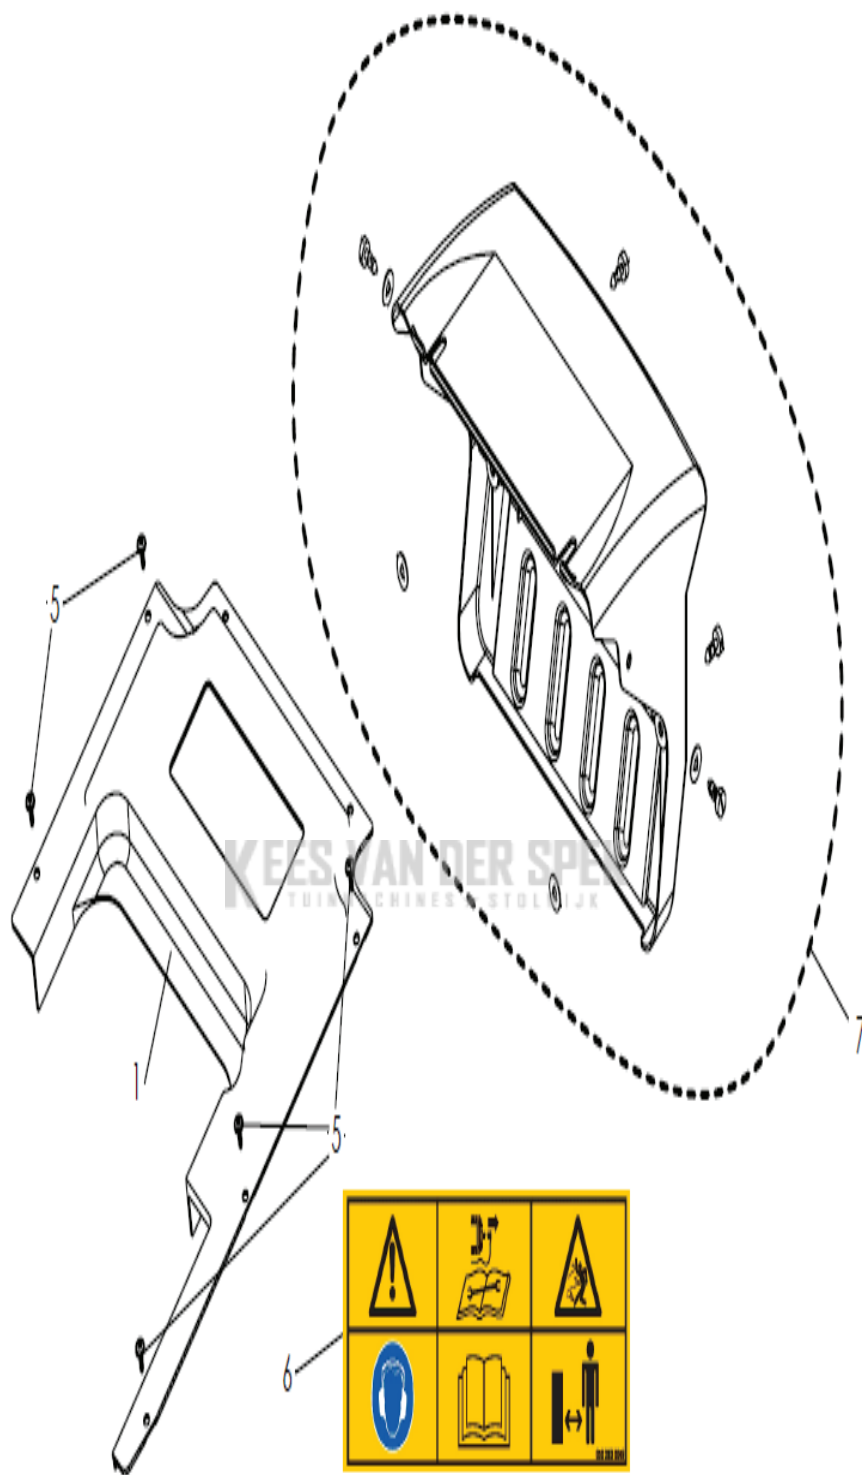

LAWN MOWERS: COMMERCIAL WALK-BEHINDS

PXM_REF	PXM_PARTNO	DESCRIPTION	PXM_REMARK	QTY.
1	544267801	KAP	BLACK MOTOR BONNET	1
5	519653426	SCREW	SCREW POZI 4.2X16Z	7
6	519653264	PLAATJE	SAFETY INSTRUCTIONS LABEL	1
7	596208801	ACHTERKLEP		1