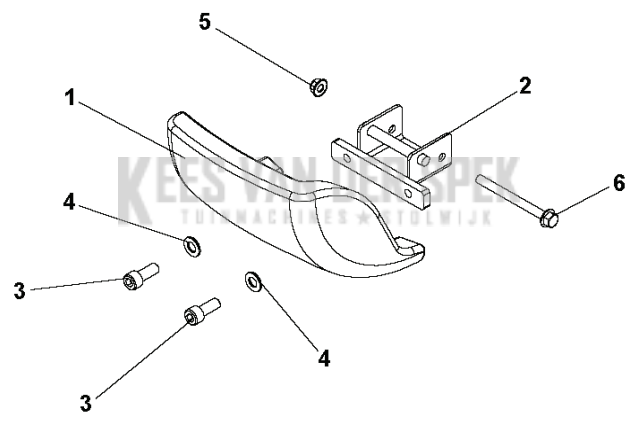

COUNTERWEIGHT

CULTIVATORS/TILLERS

PXM_REF	PXM_PARTNO	DESCRIPTION	PXM_REMARK	QTY.
1	598679001	GEWICHT		1
2	598676501	TEGENGEWICHT		1
3	587094001	SCHROEF IHSCM		2
4	501992401	RING		2
5	586721001	MOER		1
6	598675501	SCREW		1

KEES VAN DER SPEK
TUINMACHINES ★ STOLWIJK