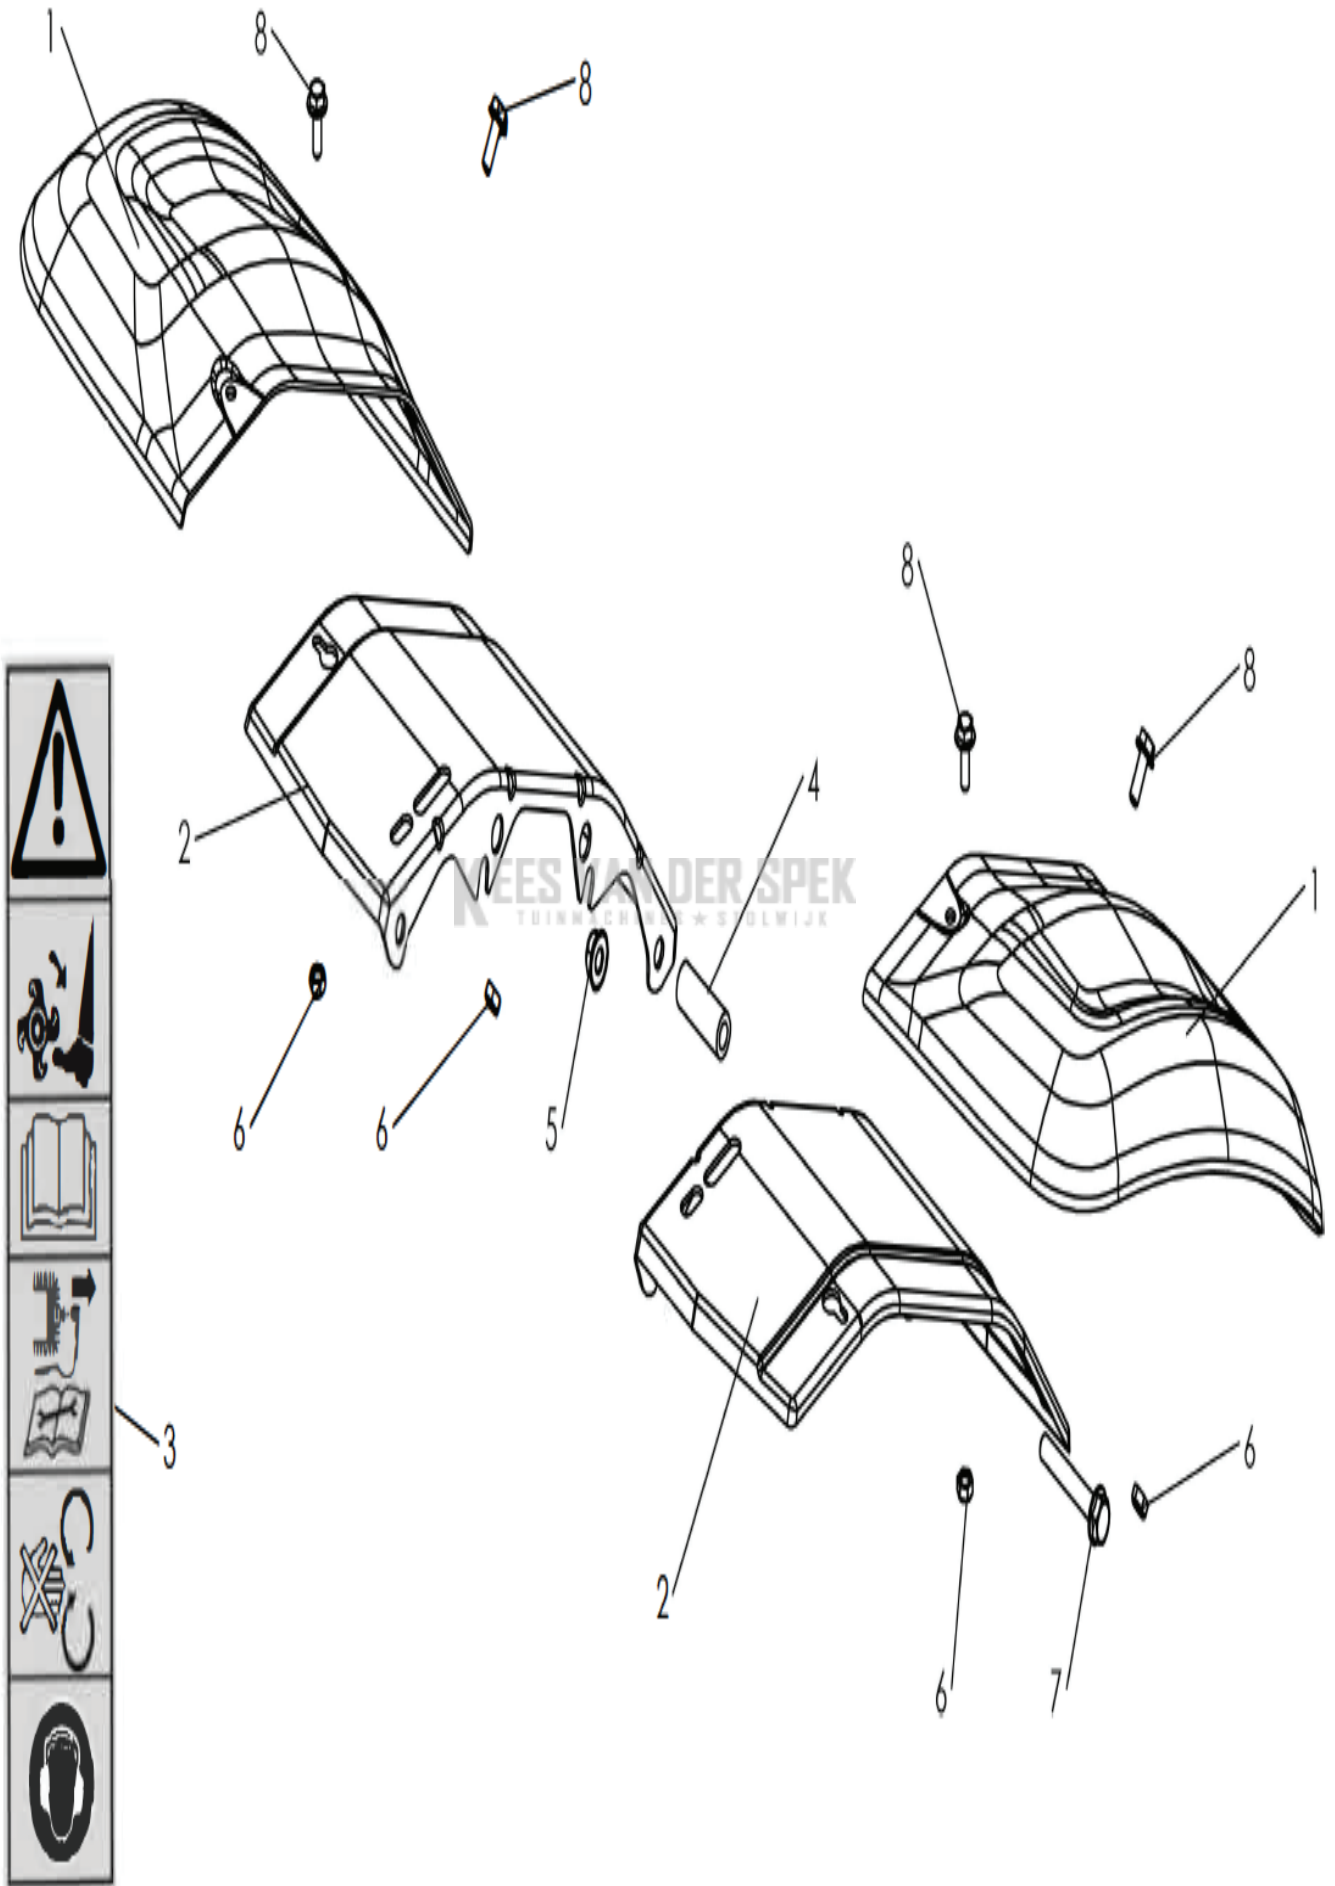

CULTIVATORS/TILLERS

PXM_REF	PXM_PARTNO	DESCRIPTION	PXM_REMARK	QTY.
1	590171001	BESCHERMEN	ADDITIONAL TINE GUARD ORANGE	2
2	590171101	BESCHERMEN	TINE GUARD GREY 627	2
3	587995501	STICKER	STICKER SECURITY	1
4	590171201	AFSTANDRING	SPACER 8.2X14X41	1
5	586721001	MOER	SCREW BDR HM8 SMOOTH BASE	1
6	732261601	MOER	BLOCKING NUT M 6	4
7	575361601	SCREW	SCREW H 8X55 Z NOTCHED SHOULDER	1
8	519653435	SCREW	SCREW HM 6X16 NOTCHED SHOULDER	4