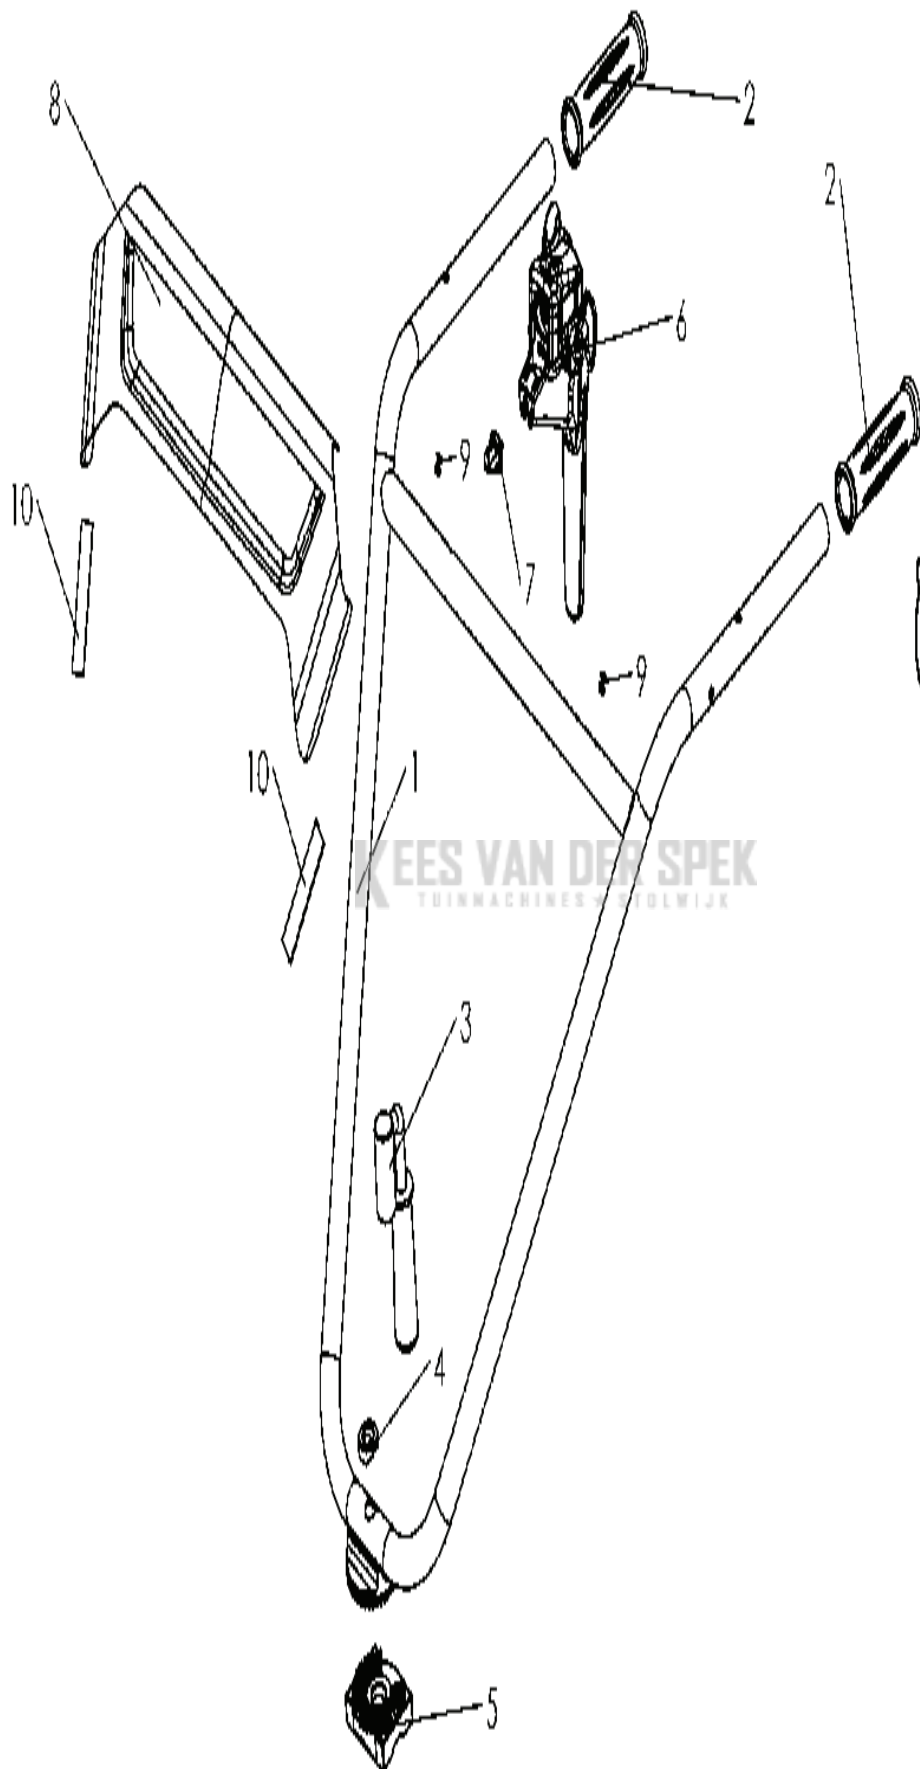

Husqvarna

KEES VAN DER SPEK
TUINMACHINES • STOLWIJK

CULTIVATORS/TILLERS

PXM_REF	PXM_PARTNO	DESCRIPTION	PXM_REMARK	QTY.
1	590215701	STUUR	HANDLEBAR GREY 627	1
2	519000113	HENDEL	HAND SIDE GRIP diam. 25	2
3	590215801	HEFBOOM	HANDLEBAR TIGHTENING LEVER M 14 GREY	1
4	519653414	AFSTANDRING	TIGHTENING LEVER SPACER	1
5	519653415	AFSTANDRING	FILLER PIECE	1
6	590215901	HEFBOOM	HANDLEVER	1
7	590216001	BEDIENINGS KABEL	CLUTCH CABLE	1
8	590216101	PANEEL	HANDLE PANEL ORANGE	1
9	590216201	KLINKNAGEL	RIVET 4X10	2
10	590216301	STICKER	FACES DOUBLE TAPED	2
11	590171801	STICKER	STICKER HUSQVARNA	1