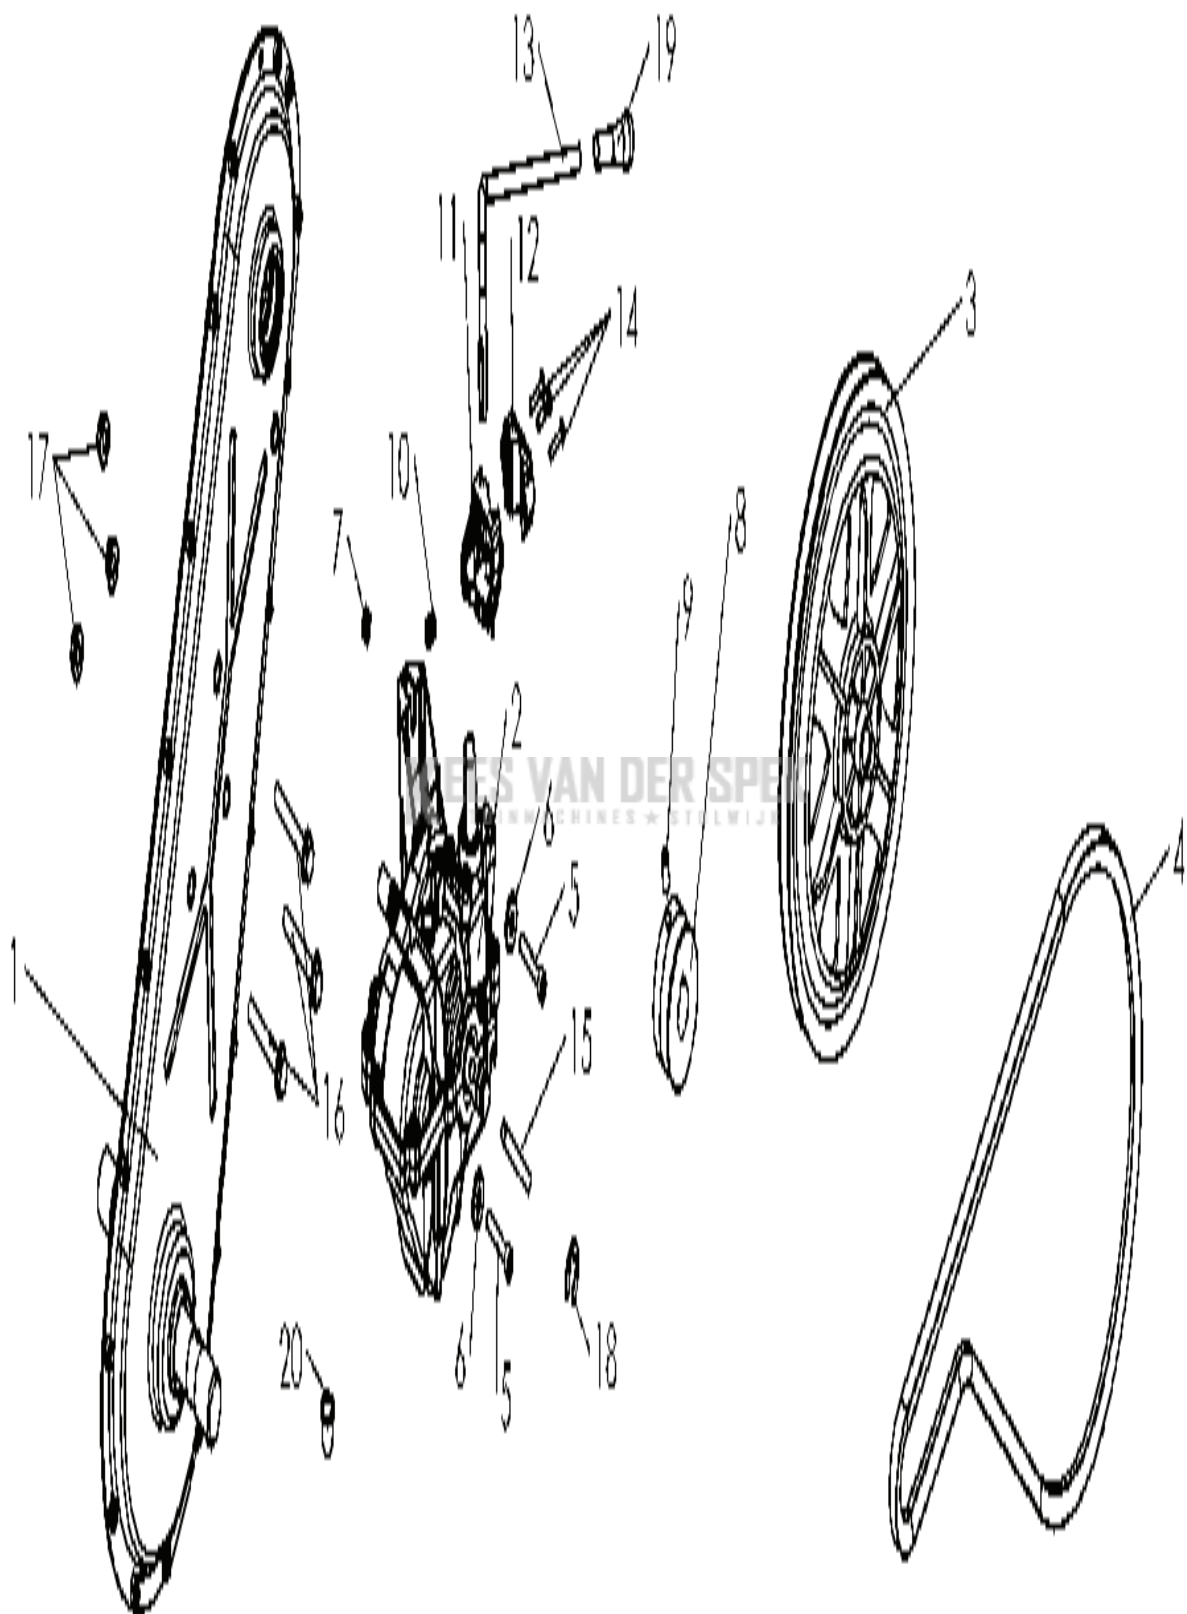

CULTIVATORS/TILLERS

PXM_REF	PXM_PARTNO	DESCRIPTION	PXM_REMARK	QTY.
1	590213201	TRANSMISSIE	BOLTED TRANSMISSION 8/37	1
2	590213301	GEARBOX	GEAR BOX 2 FRONT SPEED 1 REVERSE SPEED	1
3	519653060	POELIE	TRANSMISSION PULLEY	1
4	590213401	RIEM	BELT	1
5	519653026	SCREW	SCREW CHC M6x35z	2
6	531008390	RING	SPECIAL WASHER 6.3 X19X 2.5 Z	2
7	732261601	MOER	BLOCKING NUT M 6 Z	1
8	544243901	POELIE	ENGINE PULLEY diam. 55 BORE 19.06	1
9	728692300	SCREW	SCREW ST HC M8X16 DIN 914 45H	1
10	580315801	BORGVEER	LOCKING SPRING	1
11	590213501	HEFBOOM	SELECTOR	1
12	590213601	KLEM	SPEED LEVER CLAMP	1
13	590213701	HEFBOOM	SPEED LEVER	1
14	531009449	SCREW	SCREW WN 1452 K40X20 TORX	3
15	519653067	AS	PULLEY PIN SHAFT	1
16	575361601	SCREW	SCREW H 8X55 Z NOTCHED SHOULDER	3
17	586721001	MOER	SCREW BDR HM8 SMOOTH BASE	3
18	580314201	RETAINER RING	RADIAL RETAINING RING diam. 12	1
19	590213801	DEKSEL	LEVER CAP	1
20	590213901	DEKSEL	CAP	1