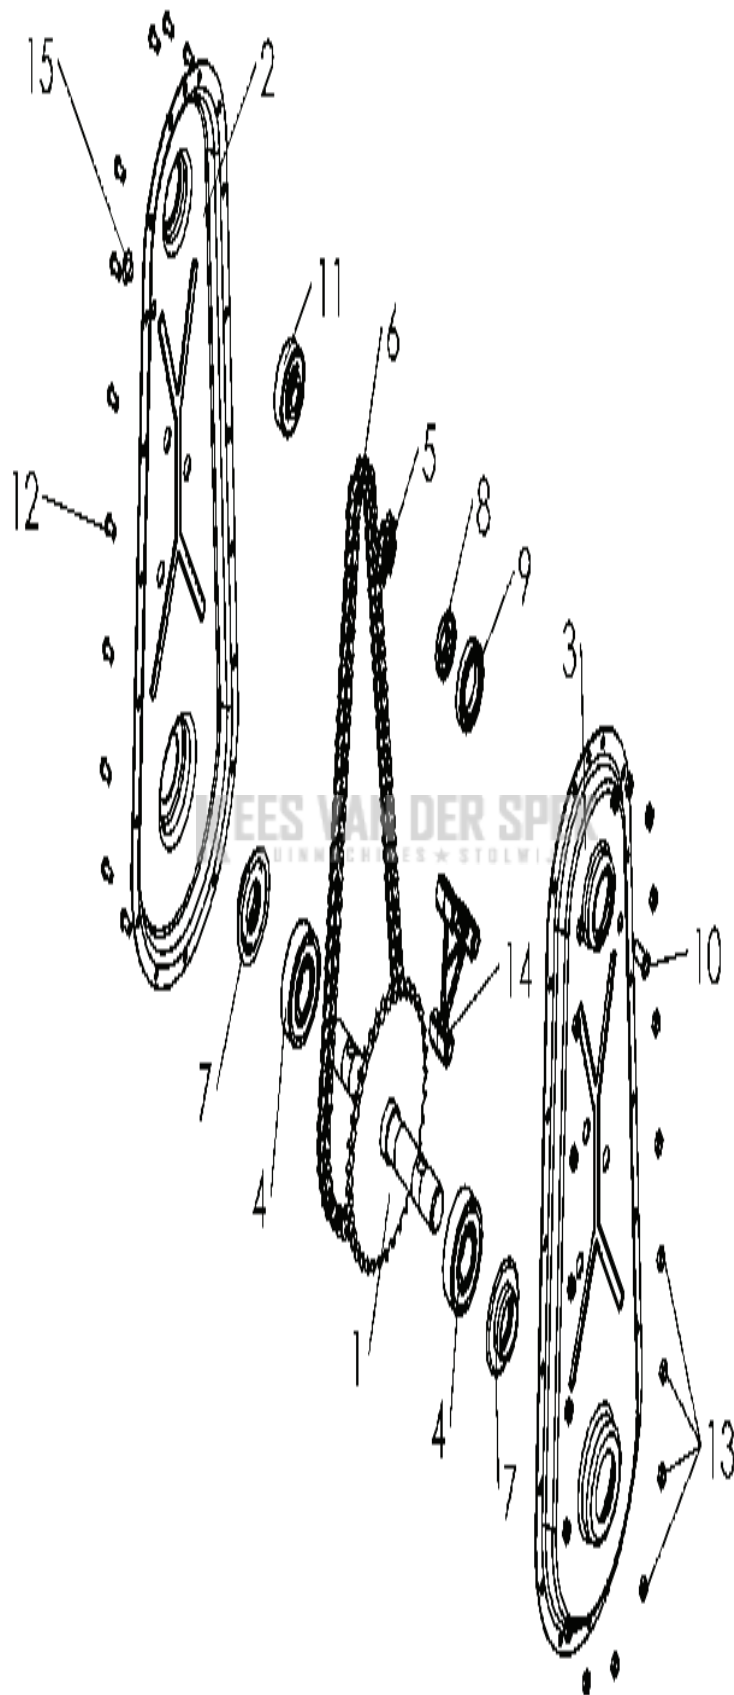

## CULTIVATORS/TILLERS

---

PXM_REF	PXM_PARTNO	DESCRIPTION	PXM_REMARK	QTY.
1	590171001	BESCHERMEN	ADDITIONAL TINE GUARD ORANGE	2
2	590171101	BESCHERMEN	TINE GUARD GREY 627	2
3	587995501	STICKER	STICKER SECURITY	1
4	590171201	AFSTANDRING	SPACER 8.2X14X41	1
5	586721001	MOER	SCREW BDR HM8 SMOOTH BASE	1
6	732261601	MOER	BLOCKING NUT M 6	4
7	575361601	SCREW	SCREW H 8X55 Z NOTCHED SHOULDER	1
8	519653435	SCREW	SCREW HM 6X16 NOTCHED SHOULDER	4

## CULTIVATORS/TILLERS

PXM_REF	PXM_PARTNO	DESCRIPTION	PXM_REMARK	QTY.
1	590213201	TRANSMISSIE	BOLTED TRANSMISSION 8/37	1
2	590213301	GEARBOX	GEAR BOX 2 FRONT SPEED 1 REVERSE SPEED	1
3	519653060	POELIE	TRANSMISSION PULLEY	1
4	590213401	RIEM	BELT	1
5	519653026	SCREW	SCREW CHC M6x35z	2
6	531008390	RING	SPECIAL WASHER 6.3 X19X 2.5 Z	2
7	732261601	MOER	BLOCKING NUT M 6 Z	1
8	544243901	POELIE	ENGINE PULLEY diam. 55 BORE 19.06	1
9	728692300	SCREW	SCREW ST HC M8X16 DIN 914 45H	1
10	580315801	BORGVEER	LOCKING SPRING	1
11	590213501	HEFBOOM	SELECTOR	1
12	590213601	KLEM	SPEED LEVER CLAMP	1
13	590213701	HEFBOOM	SPEED LEVER	1
14	531009449	SCREW	SCREW WN 1452 K40X20 TORX	3
15	519653067	AS	PULLEY PIN SHAFT	1
16	575361601	SCREW	SCREW H 8X55 Z NOTCHED SHOULDER	3
17	586721001	MOER	SCREW BDR HM8 SMOOTH BASE	3
18	580314201	RETAINER RING	RADIAL RETAINING RING diam. 12	1
19	590213801	DEKSEL	LEVER CAP	1
20	590213901	DEKSEL	CAP	1