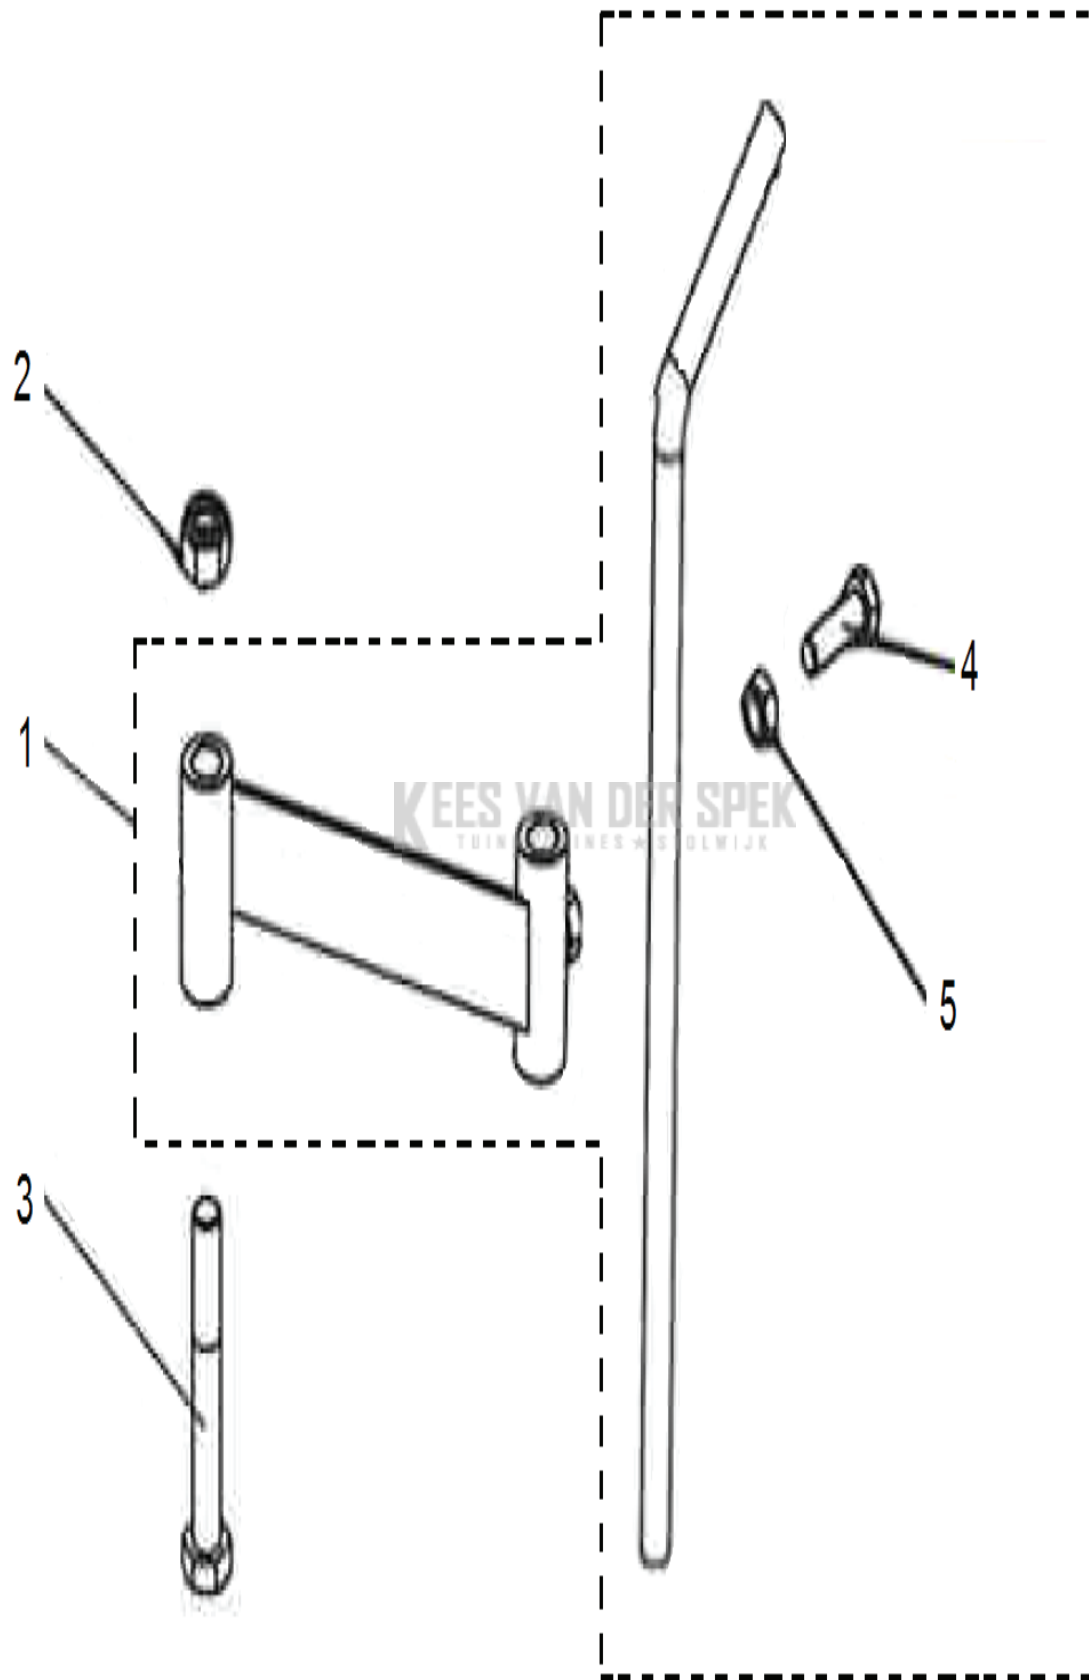

# **SPARE PARTS LIST**

CULTIVATORS/TILLERS

HUSQVARNA TF 335

CULTIVATORS/TILLERS

PXM_REF	PXM_PARTNO	DESCRIPTION	PXM_REMARK	QTY.
1	519653457	POELIE	CLUTCH RUNNER	1
2	590214601	VEER	TENSION SPRING	1
3	590214901	PLAAT	CLUTCH LEVER PLATE	1
4	531008577	RIEMGELEIDER	DRIVE BELT ENGINE PULLEY diam. 55	1
5	590215001	AFSTANDRING	SPACER 9X13X25	2
6	577520401	AFSTANDRING	SPACER 14X8X3 Z	1
7	580538001	RING	WASHER 8X24X3	2
8	519653458	MOER	BLOCKING NUT M 10 Z	1
9	519653456	MOER	Nut HM 10 N	1
10	519653455	SCREW	SCREW HM 10X35 Z FST	1
11	590215201	SCREW	"SCREW TH 5/16 UNF LG 1" 3/4"	2