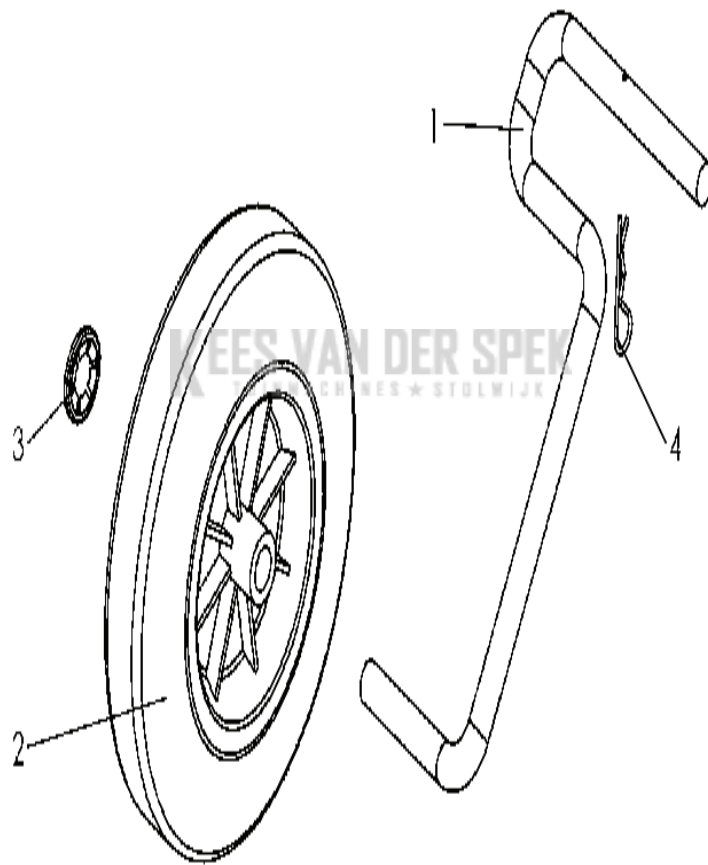

CULTIVATORS/TILLERS

PXM_REF	PXM_PARTNO	DESCRIPTION	PXM_REMARK	QTY.
1	577448001	WIEL	TRANSPORT WHEEL SUPPORT WIRE diam. 14	1
2	577447801	WIEL	BLACK WHEEL diam. 200 BORE 14	1
3	577463101	RING	STARLOCK WASHER diam. 14	1
4	519651220	PIN RETAINING SCREW	CLIP PIN BETA 2 Z	1

KEES VAN DER SPEK
TUINMACHINES ★ STOLWIJK