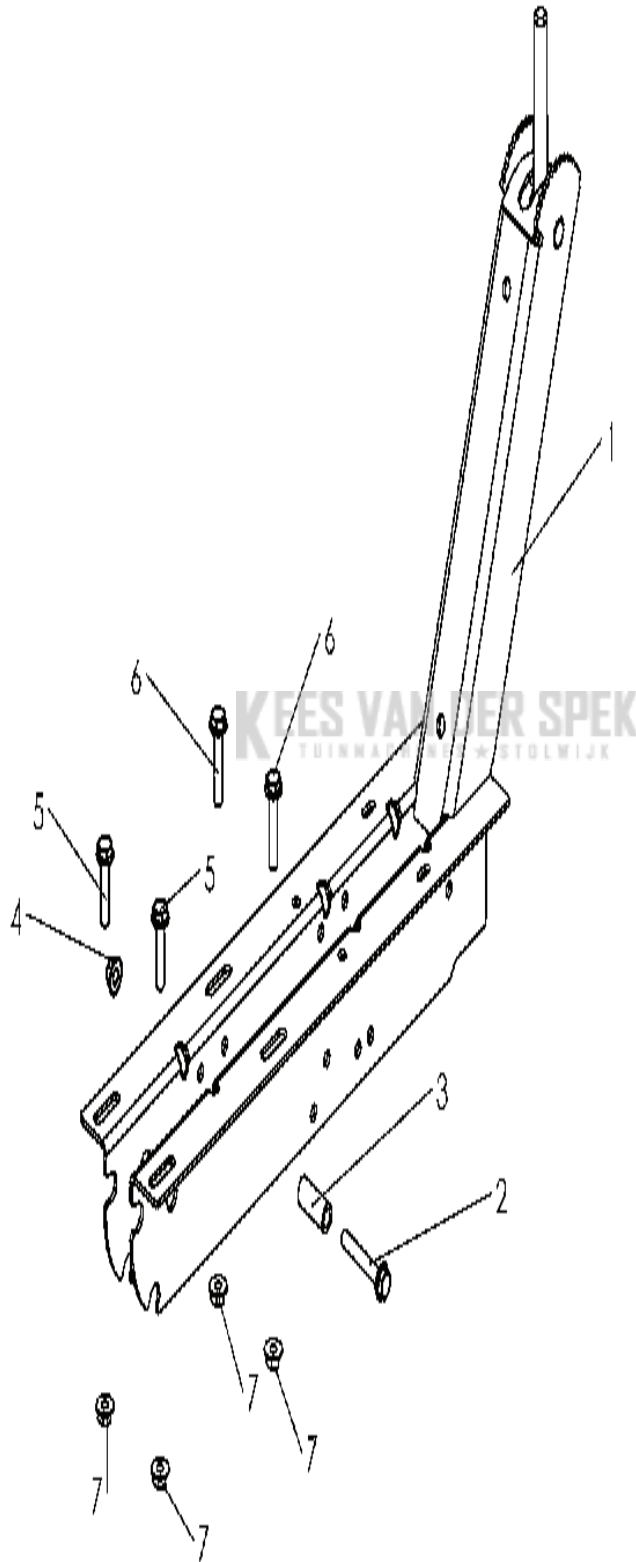

CULTIVATORS/TILLERS

PXM_REF	PXM_PARTNO	DESCRIPTION	PXM_REMARK	QTY.
1	590213101	FRAME	FRAME GREY 627	2
2	575361601	SCREW	SCREW H 8X55 Z NOTCHED SHOULDER	1
3	575361001	AFSTANDRING	SPACER 14X9X35 z	1
4	586721001	MOER	SCREW BDR HM8 SMOOTH BASE	1
5	544207301	SCREW	SCREW H 8x35 Z NOTCHED SHOULDER	2
6	519653413	SCREW	SCREW H M8X40 Z NOTCHED SHOULDER	2
7	519653430	MOER	NUT H M8 Z NOTCHED SHOULDER	4