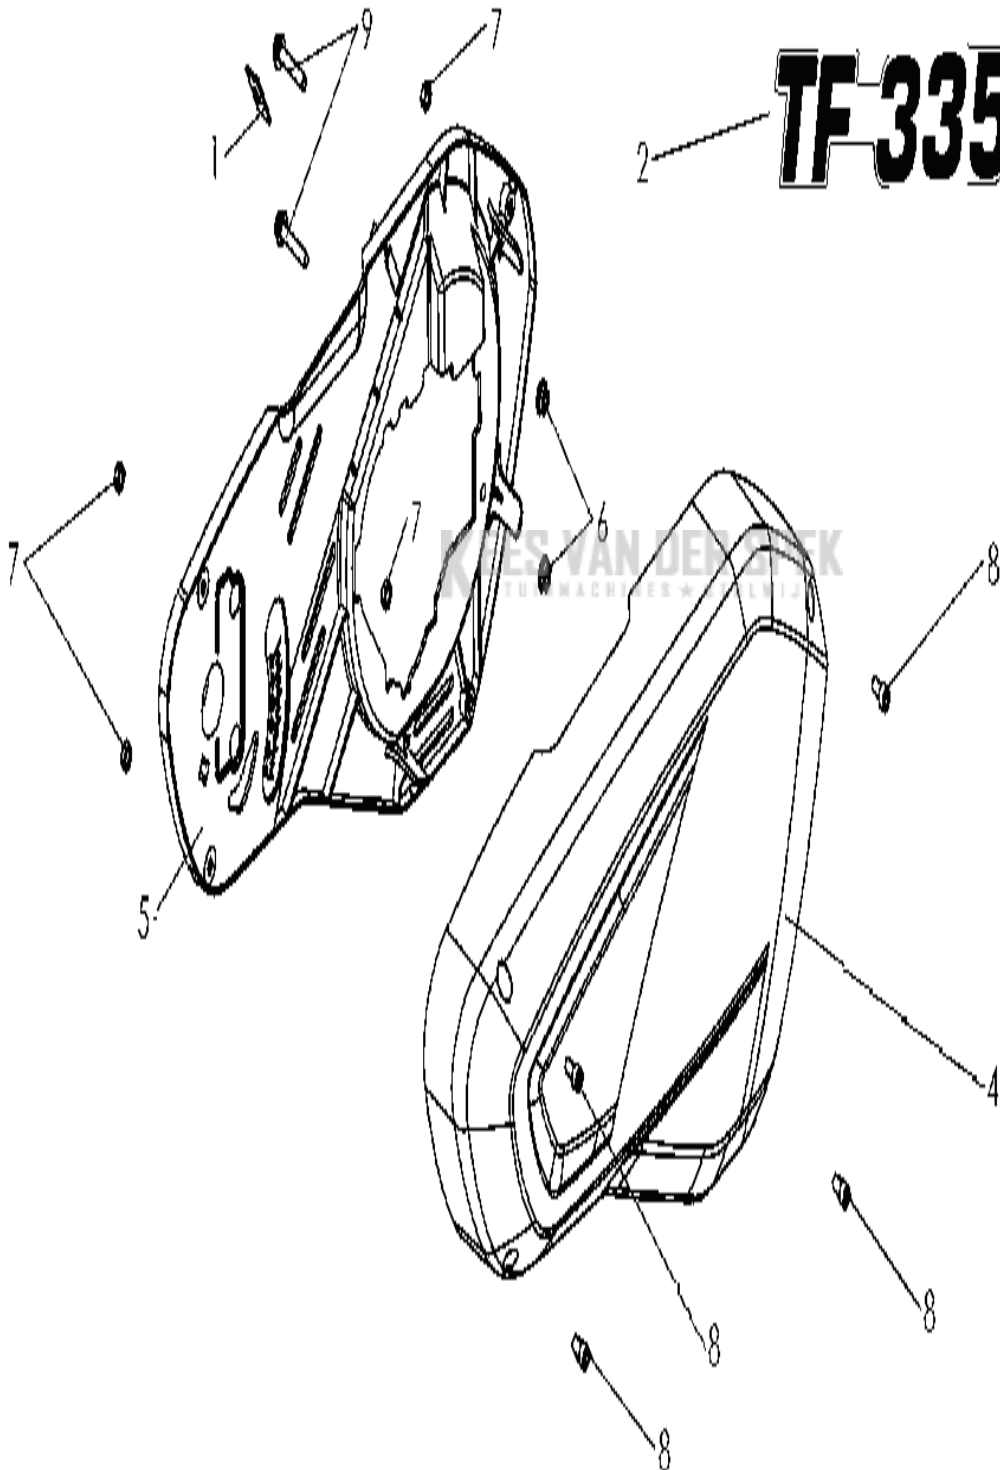

3

2 **TF-335**

CULTIVATORS/TILLERS

PXM_REF	PXM_PARTNO	DESCRIPTION	PXM_REMARK	QTY.
1	580322401	SNAPSLUITING	SNAP IN STOP	1
2	590215401	STICKER	STICKER TF335	1
3	590171801	STICKER	STICKER HUSQVARNA	1
4	590171701	DEKSEL	BELT COVER ORANGE	1
5	590215501	BESCHERMING	INSIDE PROTECTOR	1
6	519653432	MOER	NUT H M6 NOTCHED SHOULDER	2
7	732261601	MOER	BLOCKING NUT M 6	4
8	580313501	SCREW	SREW CHC M6X12	4
9	577519001	SCREW	SCREW H 6X35	2