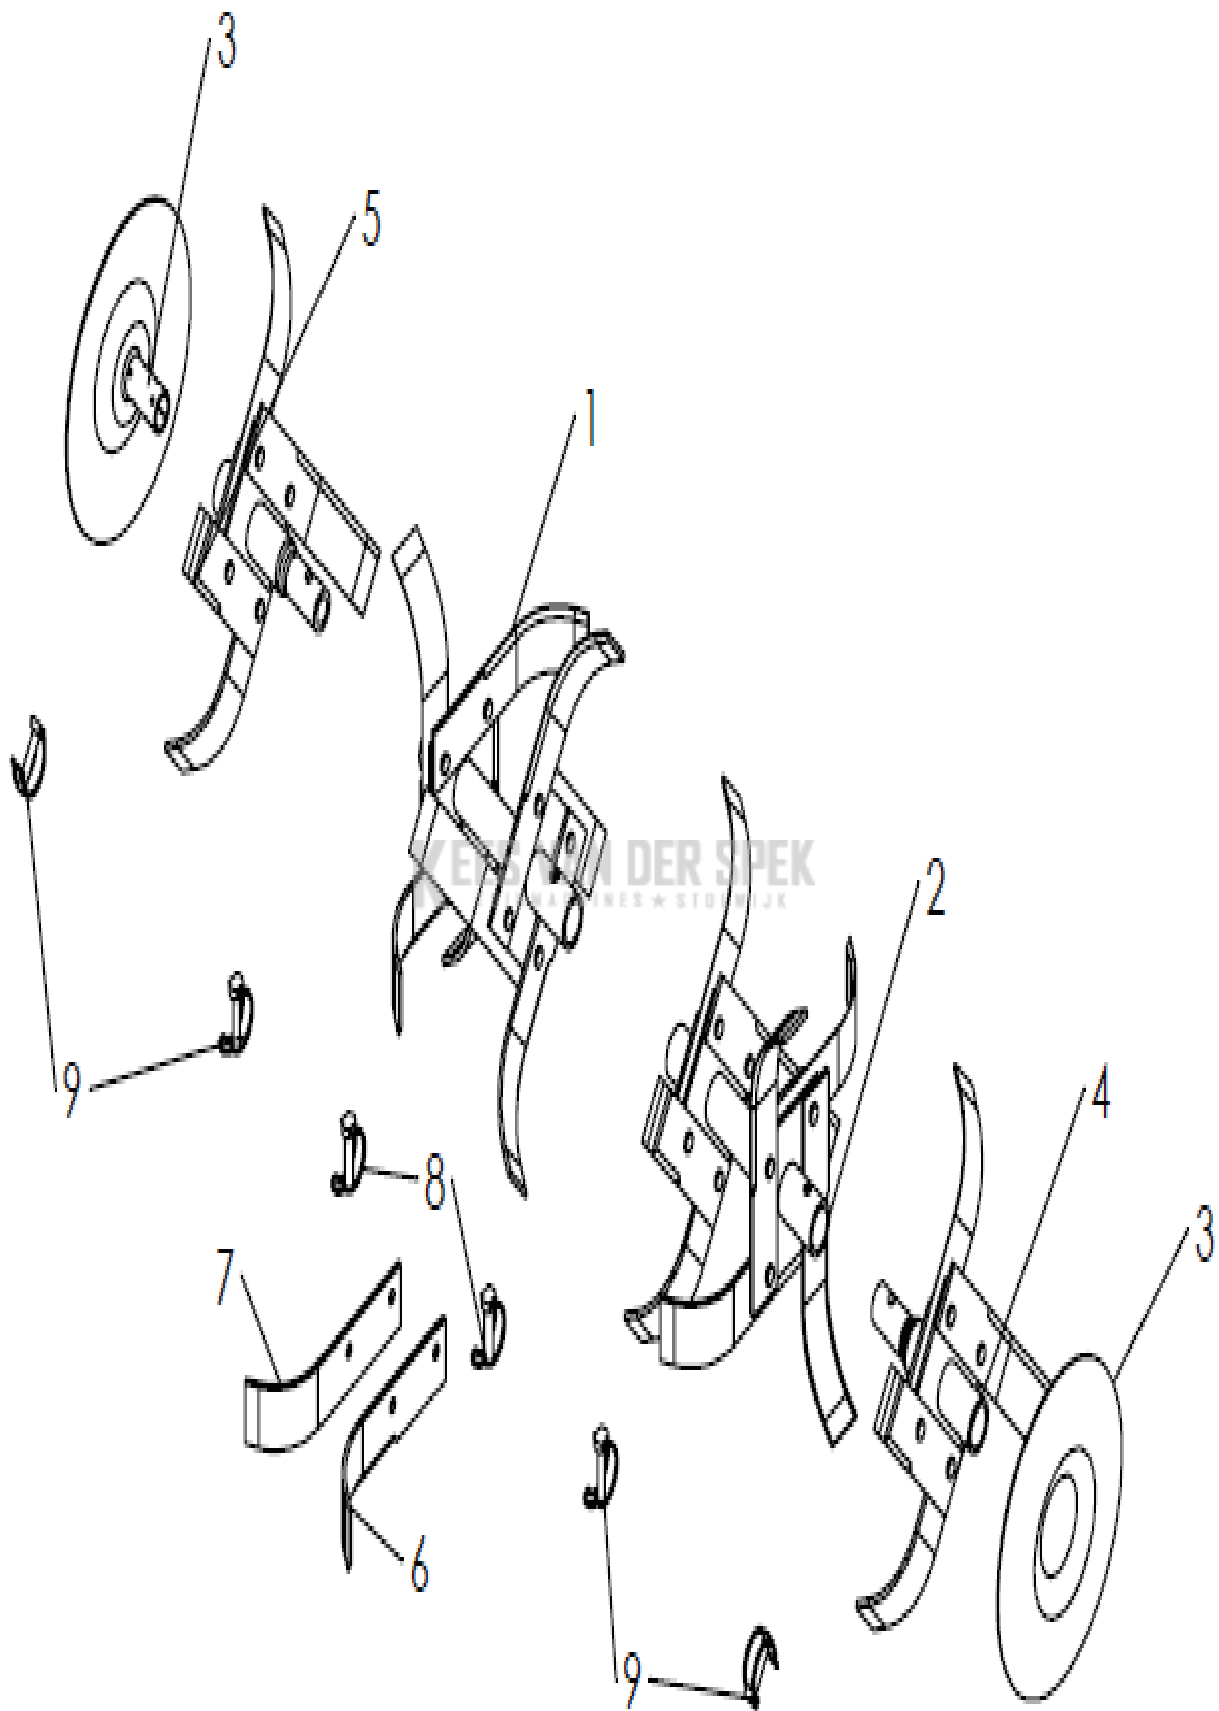

CULTIVATORS/TILLERS

PXM_REF	PXM_PARTNO	DESCRIPTION	PXM_REMARK	QTY.
1	519653029	MES		1
2	519653028	MES		1
3	590173301	SCHIJF		2
4	531008214	MES		1
5	531008215	MES		1
6	519653447	MES		1
7	519653448	MES		1
8	577453601	KLEM		2
9	577453501	KLEM		4

KEES VAN DER SPEK
TUINMACHINES ★ STOLWIJK