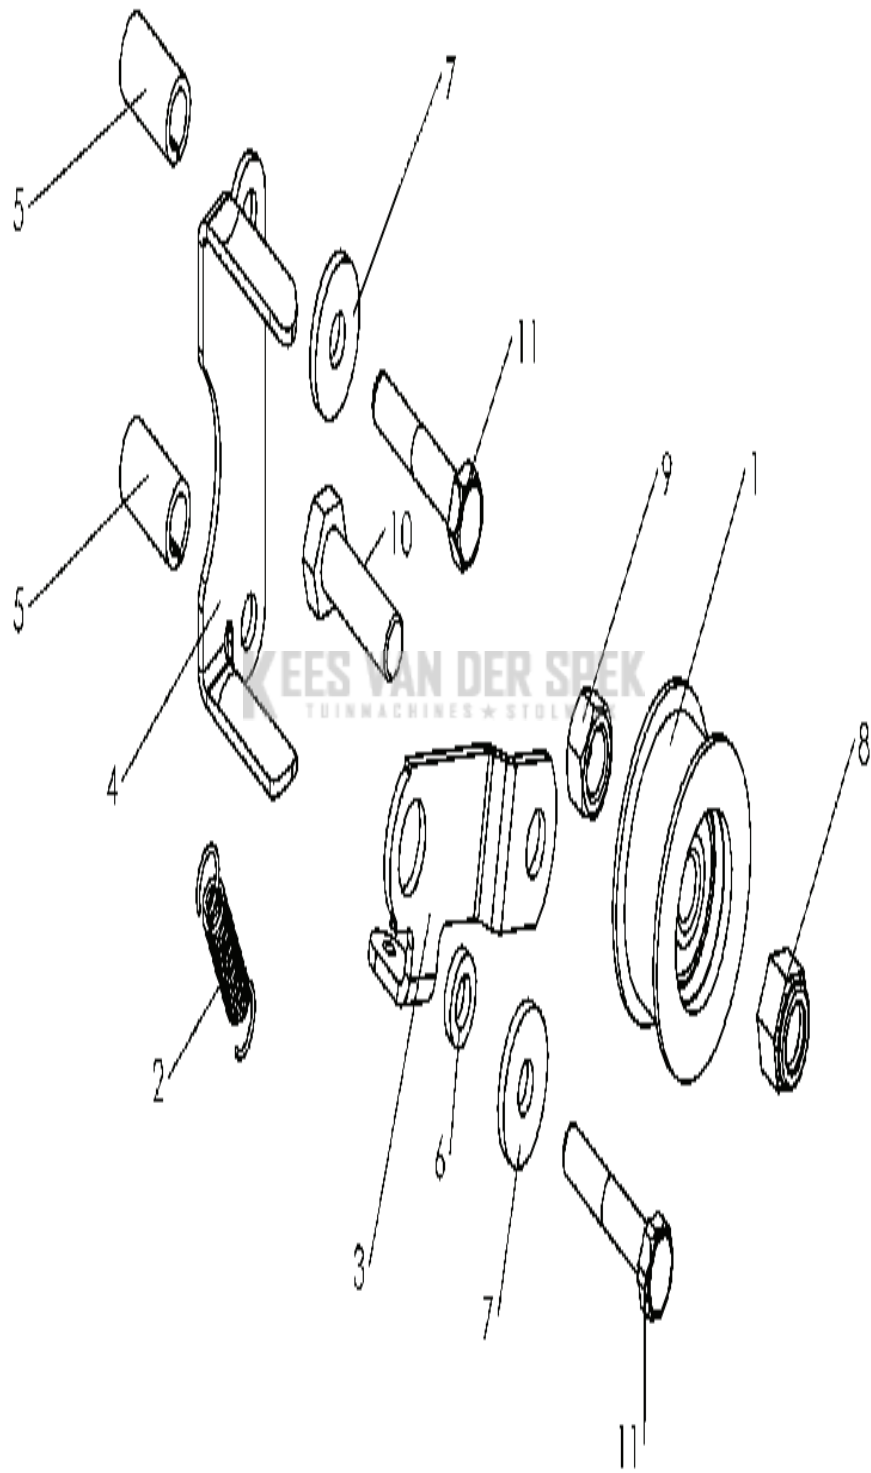

# **SPARE PARTS LIST**

CULTIVATORS/TILLERS

HUSQVARNA TF 335

CULTIVATORS/TILLERS

PXM_REF	PXM_PARTNO	DESCRIPTION	PXM_REMARK	QTY.
1	519653457	POELIE	CLUTCH RUNNER	1
2	590214601	VEER	TENSION SPRING	1
3	590214901	PLAAT	CLUTCH LEVER PLATE	1
4	531008577	RIEMGELEIDER	DRIVE BELT ENGINE PULLEY diam. 55	1
5	590215001	AFSTANDRING	SPACER 9X13X25	2
6	577520401	AFSTANDRING	SPACER 14X8X3 Z	1
7	580538001	RING	WASHER 8X24X3	2
8	519653458	MOER	BLOCKING NUT M 10 Z	1
9	519653456	MOER	Nut HM 10 N	1
10	519653455	SCREW	SCREW HM 10X35 Z FST	1
11	590215201	SCREW	"SCREW TH 5/16 UNF LG 1" 3/4"	2