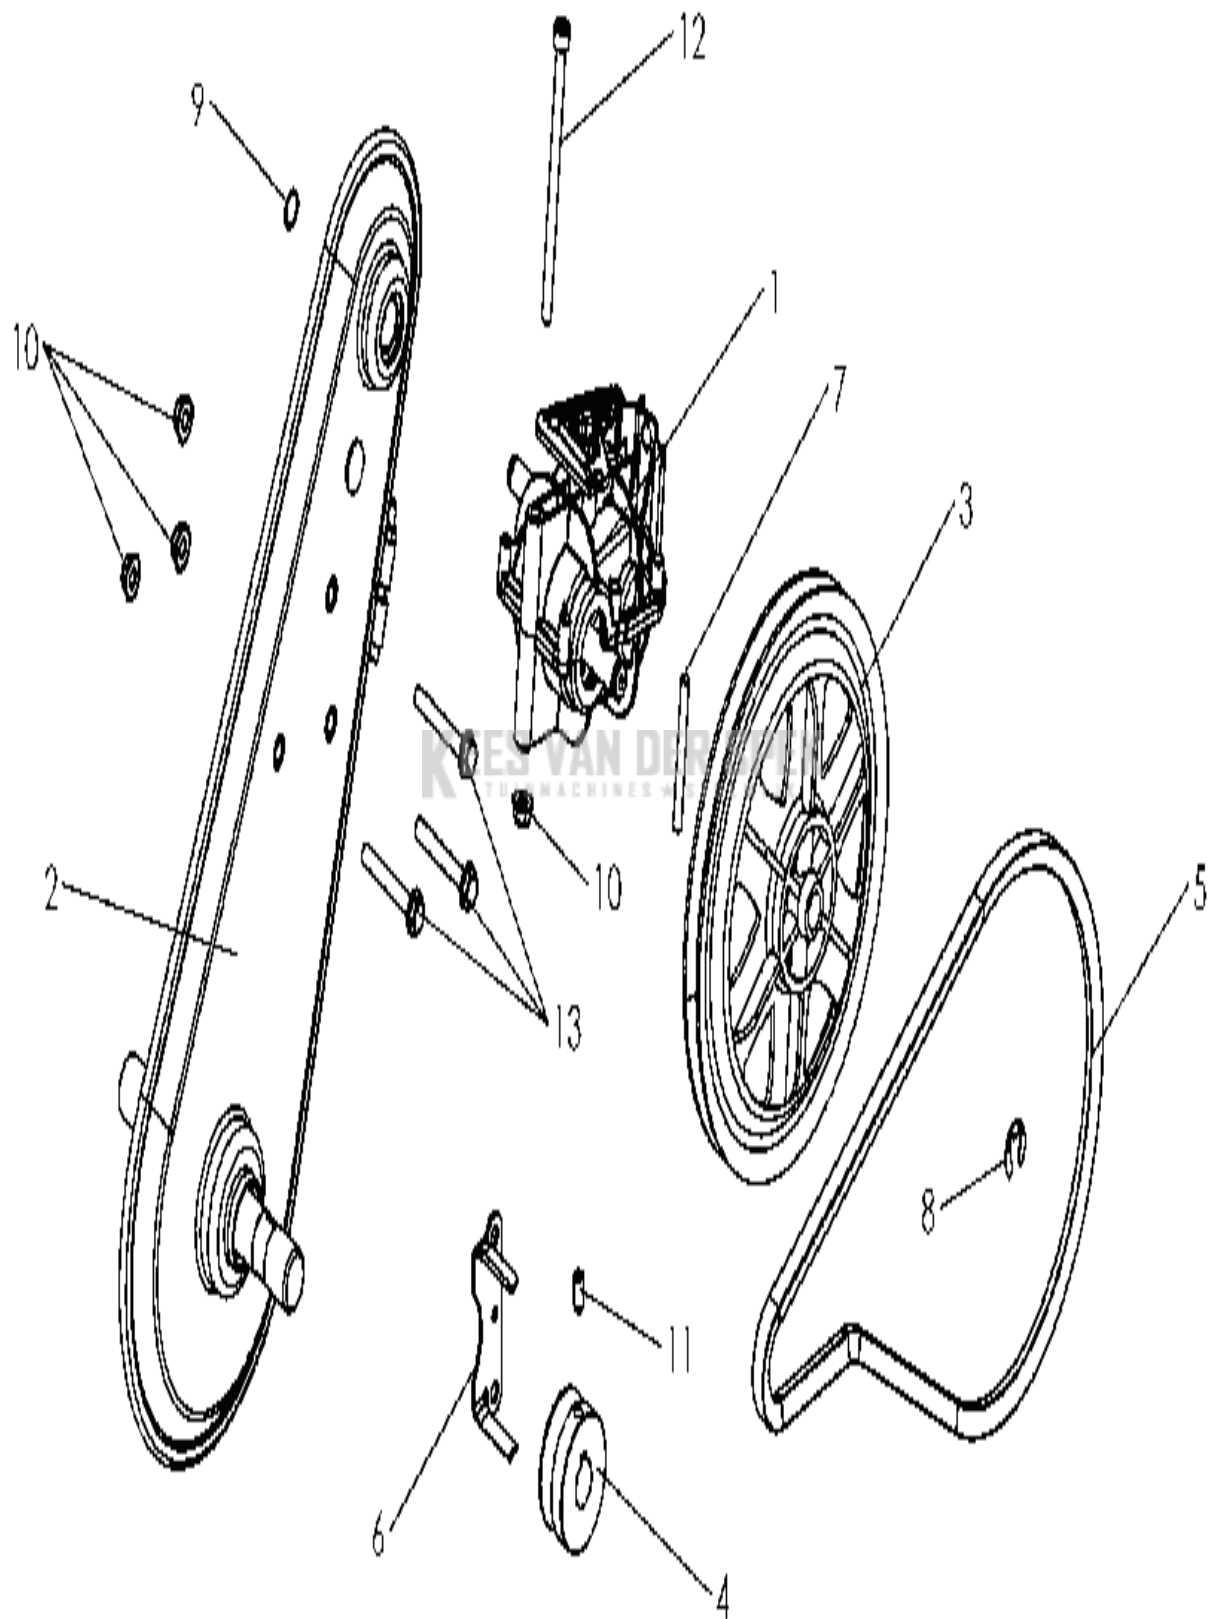

CULTIVATORS/TILLERS

PXM_REF	PXM_PARTNO	DESCRIPTION	PXM_REMARK	QTY.
1	588421201	GEARBOX	REVERSE	1
2	575358701	TRANSMISSIE	GREY FLANGED	1
3	519653060	POELIE		1
4	544243901	POELIE	Diam. 55 BORE 19.06	1
5	575360201	RIEM		1
6	580315601	POELIE	ENGINE PULLEY	1
7	519653067	AS		1
8	580314201	RETAINER RING	RADIAL, 012	1
9	519653466	RETAINER RING	EI3	1
10	586721001	MOER	BDR HM8 SMOOTH BASE	4
11	728692300	SCREW	ST HC M8X 16	1
12	577525301	SCREW	CHC 8X110	1
13	573943101	BOUT	H 8X60 NOTCHED SHOULDER	3