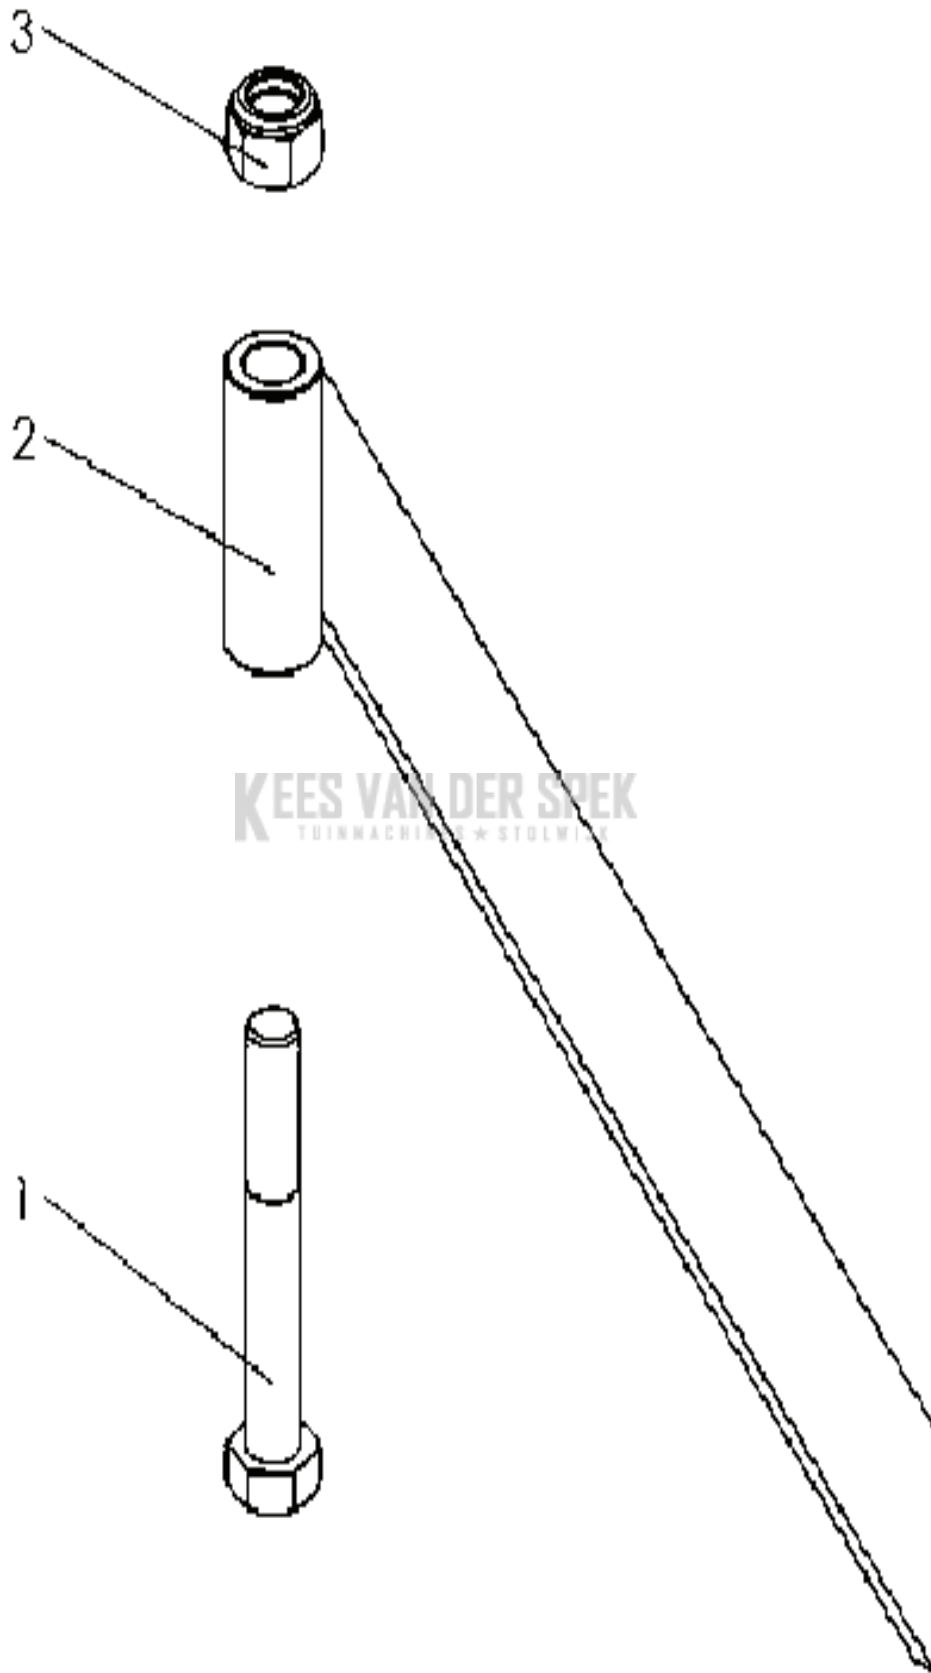

CULTIVATORS/TILLERS

PXM_REF	PXM_PARTNO	DESCRIPTION	PXM_REMARK	QTY.
1	531008220	BOUT	H MI 4X90-34 Z	1
2	531008206	STELLING	BLACK	1
3	531008578	MOER	M 14 Z	1

KEES VAN DER SPEK
TUINMACHINES ★ STOLWIJK