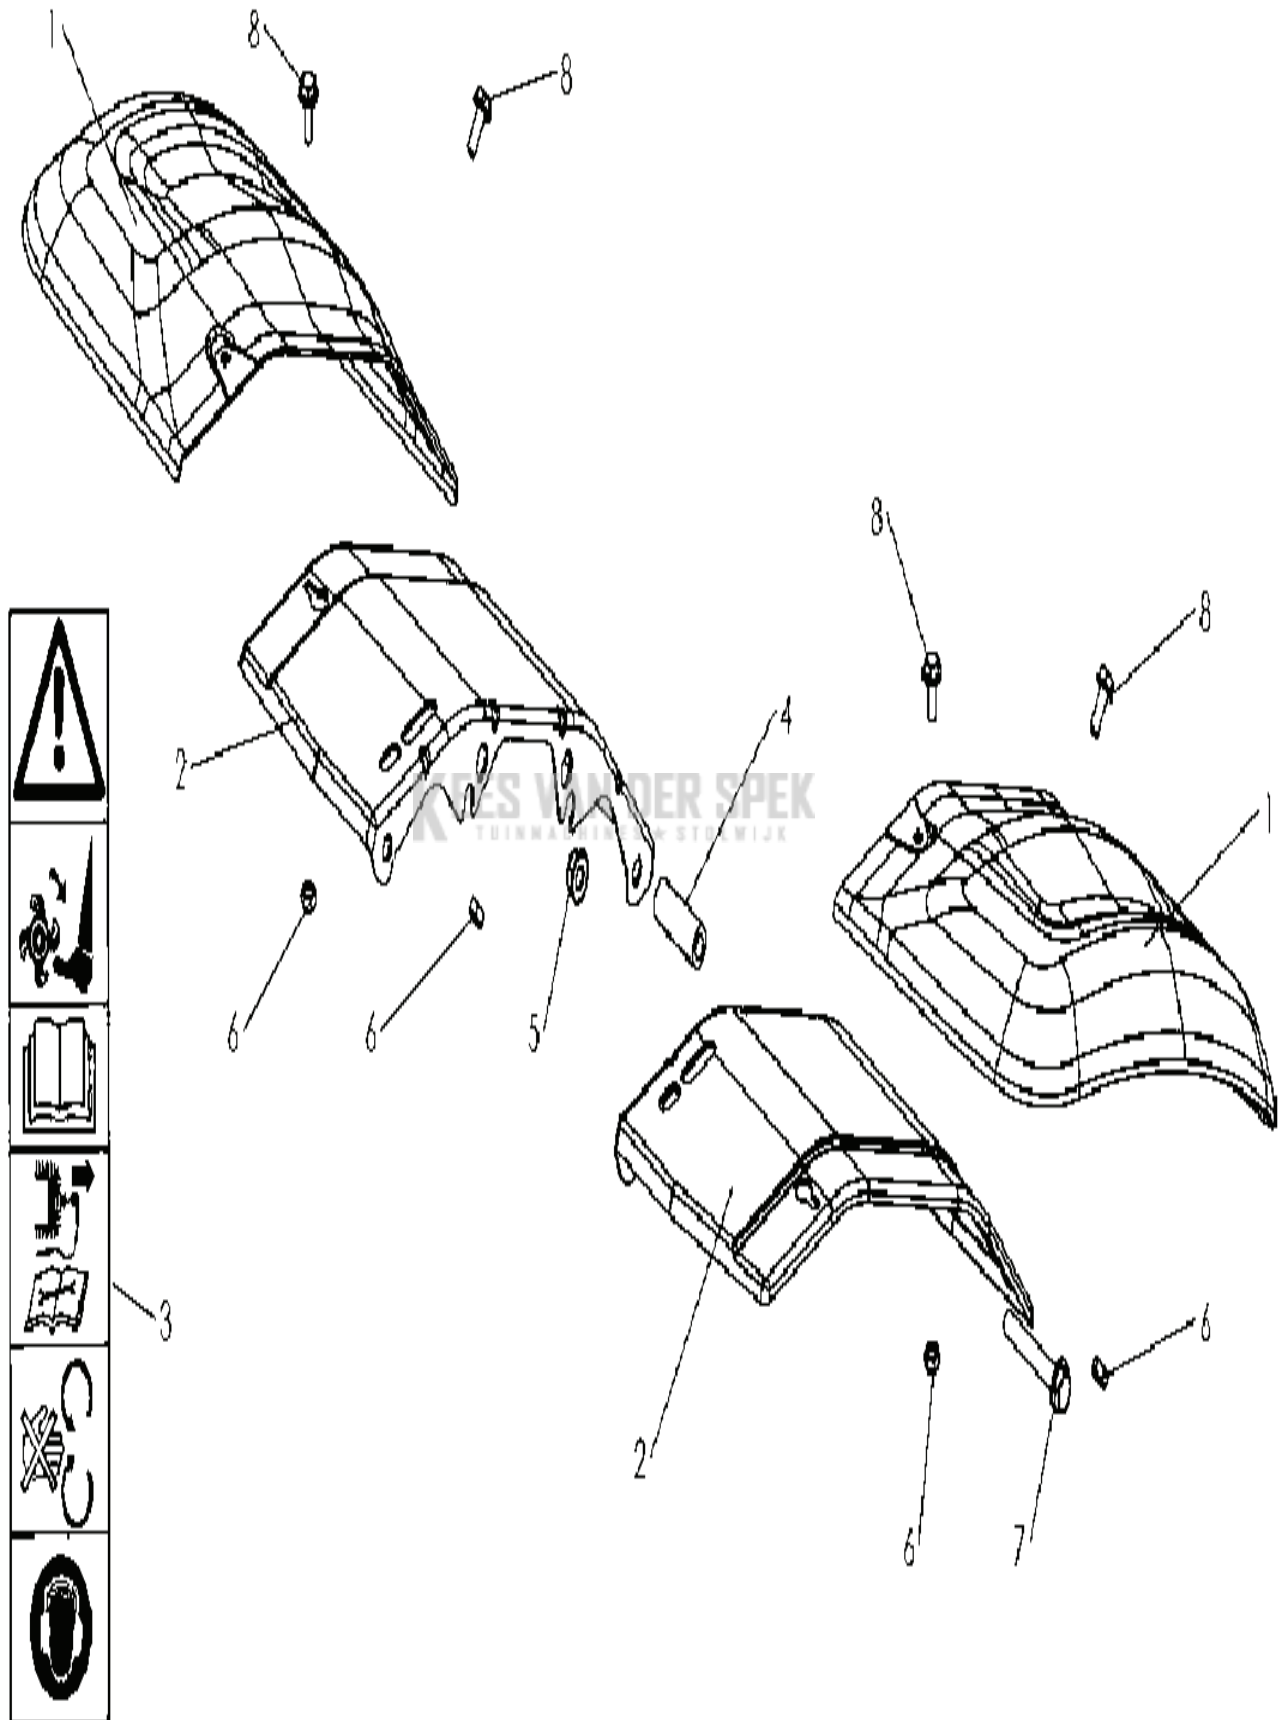

CULTIVATORS/TILLERS

PXM_REF	PXM_PARTNO	DESCRIPTION	PXM_REMARK	QTY.
1	590171001	BESCHERMEN	ADDITIONAL. ORANGE	2
2	590171101	BESCHERMEN	GREY 627	2
3	587995501	STICKER	SECURITY	1
4	590171201	AFSTANDRING	8.2X14X4I Z	1
5	586721001	MOER	BDR HM8 SMOOTH BASE	1
6	732261601	MOER	M 6 Z	4
7	575361601	SCREW	H 8X55 Z NOTCHED SHOULDER	1
8	519653435	SCREW	H 6X16 Z NOTCHED SHOULDER	4