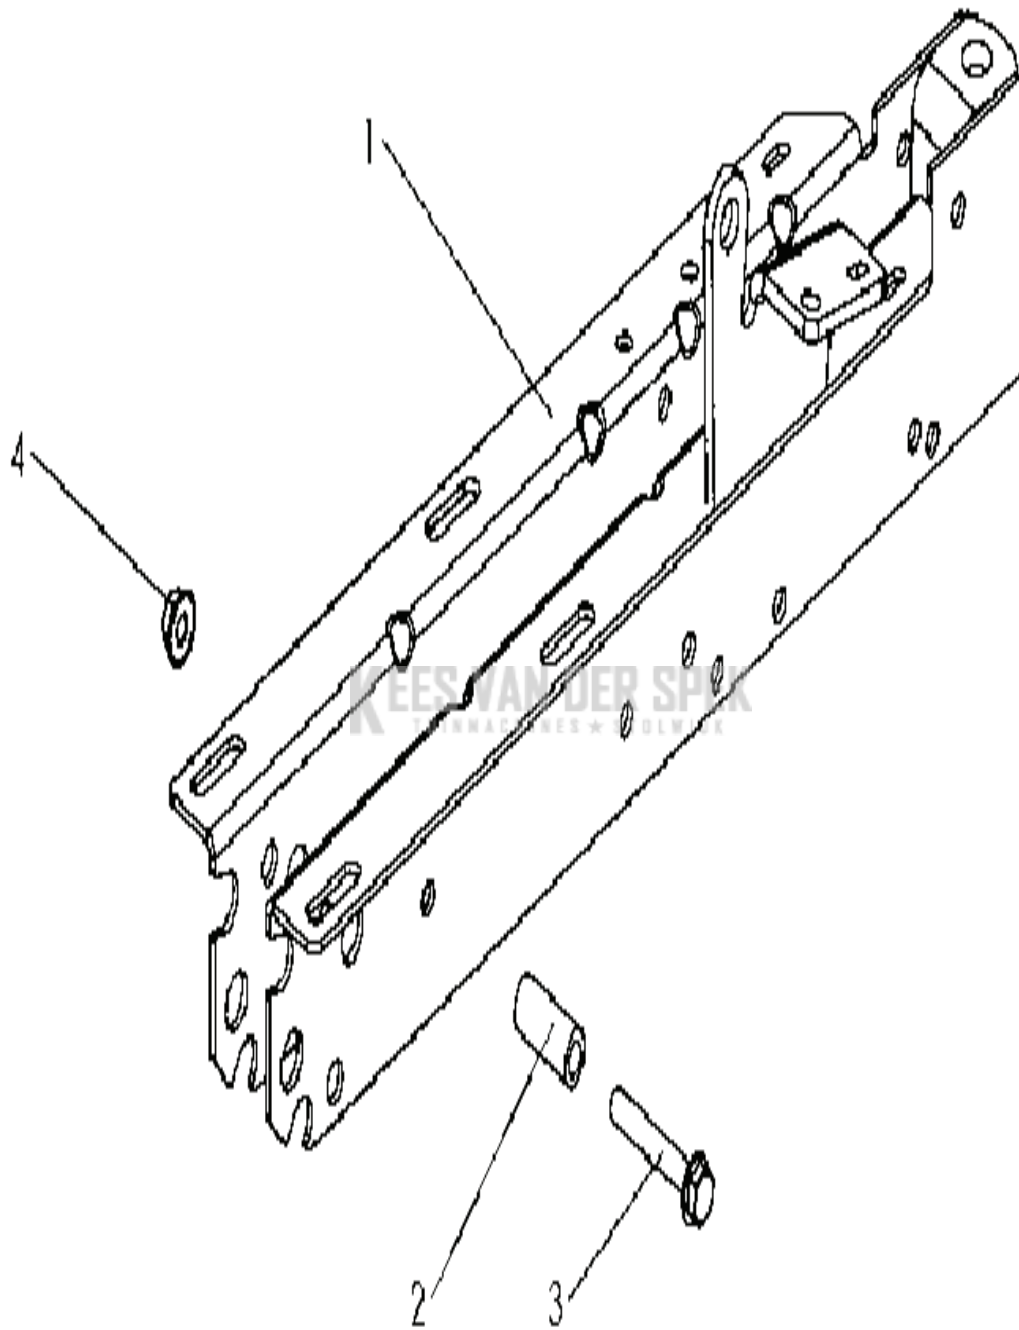

CULTIVATORS/TILLERS

PXM_REF	PXM_PARTNO	DESCRIPTION	PXM_REMARK	QTY.
1	590170901	FRAME	GREY 627	1
2	575361001	AFSTANDRING	I4X9X35 z	1
3	575361601	SCREW	H 8X55 Z NOTCHED SHOULDER	1
4	586721001	MOER	BDR HM8 SMOOTH BASE	1

KEES VAN DER SPEK
TUINMACHINES ★ STOLWIJK