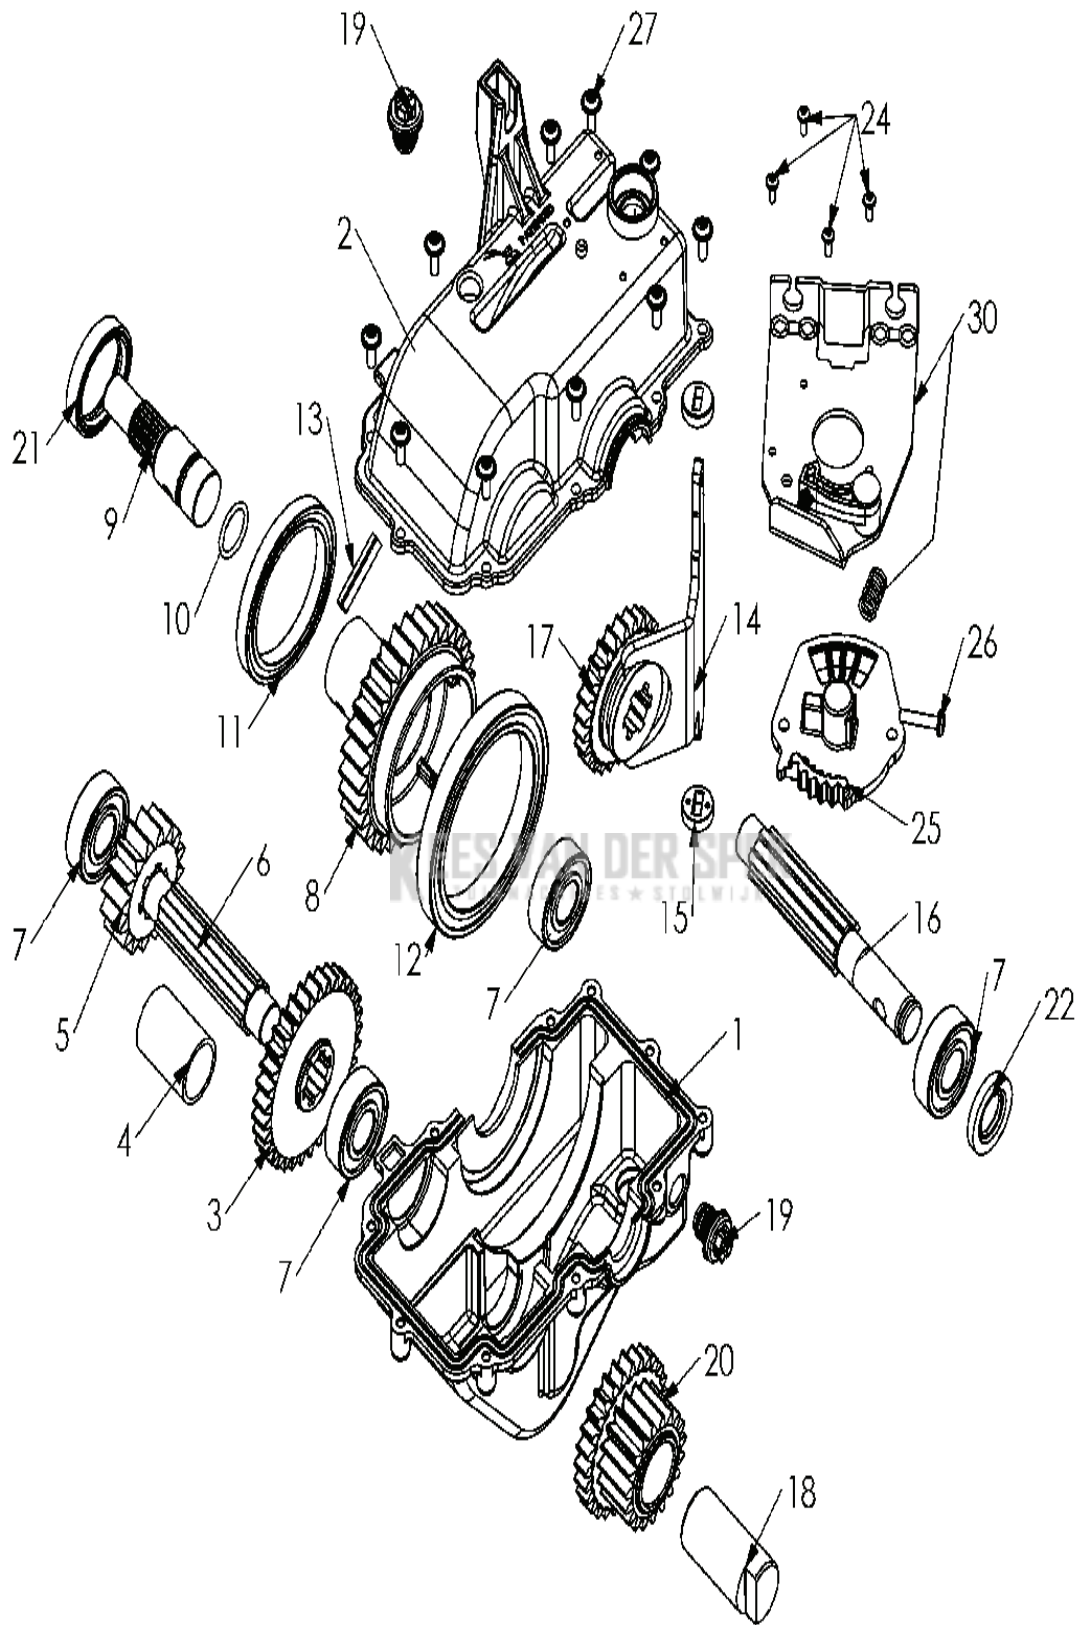

CULTIVATORS/TILLERS

PXM_REF	PXM_PARTNO	DESCRIPTION	PXM_REMARK	QTY.
1	580318401	HUIS	BOTTOM CARTER F0603	1
2	580318301	HUIS	UPPER CARTER F0603	1
3	580316701	VERSNELLING	1ST GEAR 33 th M2	1
4	580314901	AFSTANDRING	SPACER 20x24x33	1
5	580316601	VERSNELLING	INTERMEDIATE GEAR 16 th M2.5	1
6	580314601	AS	SECONDARY SHAFT F0603	1
7	580316001	KOGELLAGER	Ball bearing 6202	4
8	580316501	VERSNELLING	OUTPUT GEAR 31 th M2.5	1
9	580314401	AS	OUTPUT SHAFT F0603	1
10	580319801	O-RING	O-RING SEAL diam. 16x2	1
11	580316201	KOGELLAGER	BALL BEARING 6810	1
12	580316101	KOGELLAGER	BALL BEARING 6813	1
13	580314001	COTTER PIN	Cotter pin 6x28	1
14	580315501	VORK	Selection Fork F0603 with treatment	1
15	580318601	GELEIDER	Fork guide F0603	2
16	580314501	AS	Input shaft F0603	1
17	580316901	VERSNELLING	Selection Gear 26th M2	1
18	580314301	AS	Third shaft F0603	1
19	580319701	KAP	Cap M 12x1.5	2
20	580316801	VERSNELLING	Reverse gear 19-27 th M2	1
21	580320001	RING	Sealing washer 30x40x7	1
22	580320101	RING	Sealing washer 15x28x4	1
24	522995501	SCREW	Screw WN5251 K30x8z	4
25	580318501	HEFBOOM	Speed selector lever	1
26	531009449	SCREW	Screw WN1452 K40x20 Torx	1
27	580313601	SCREW	Screw Altracs WN5151 40x12z	10
30	596802301	SPEED CONTROL SYSTEM		1