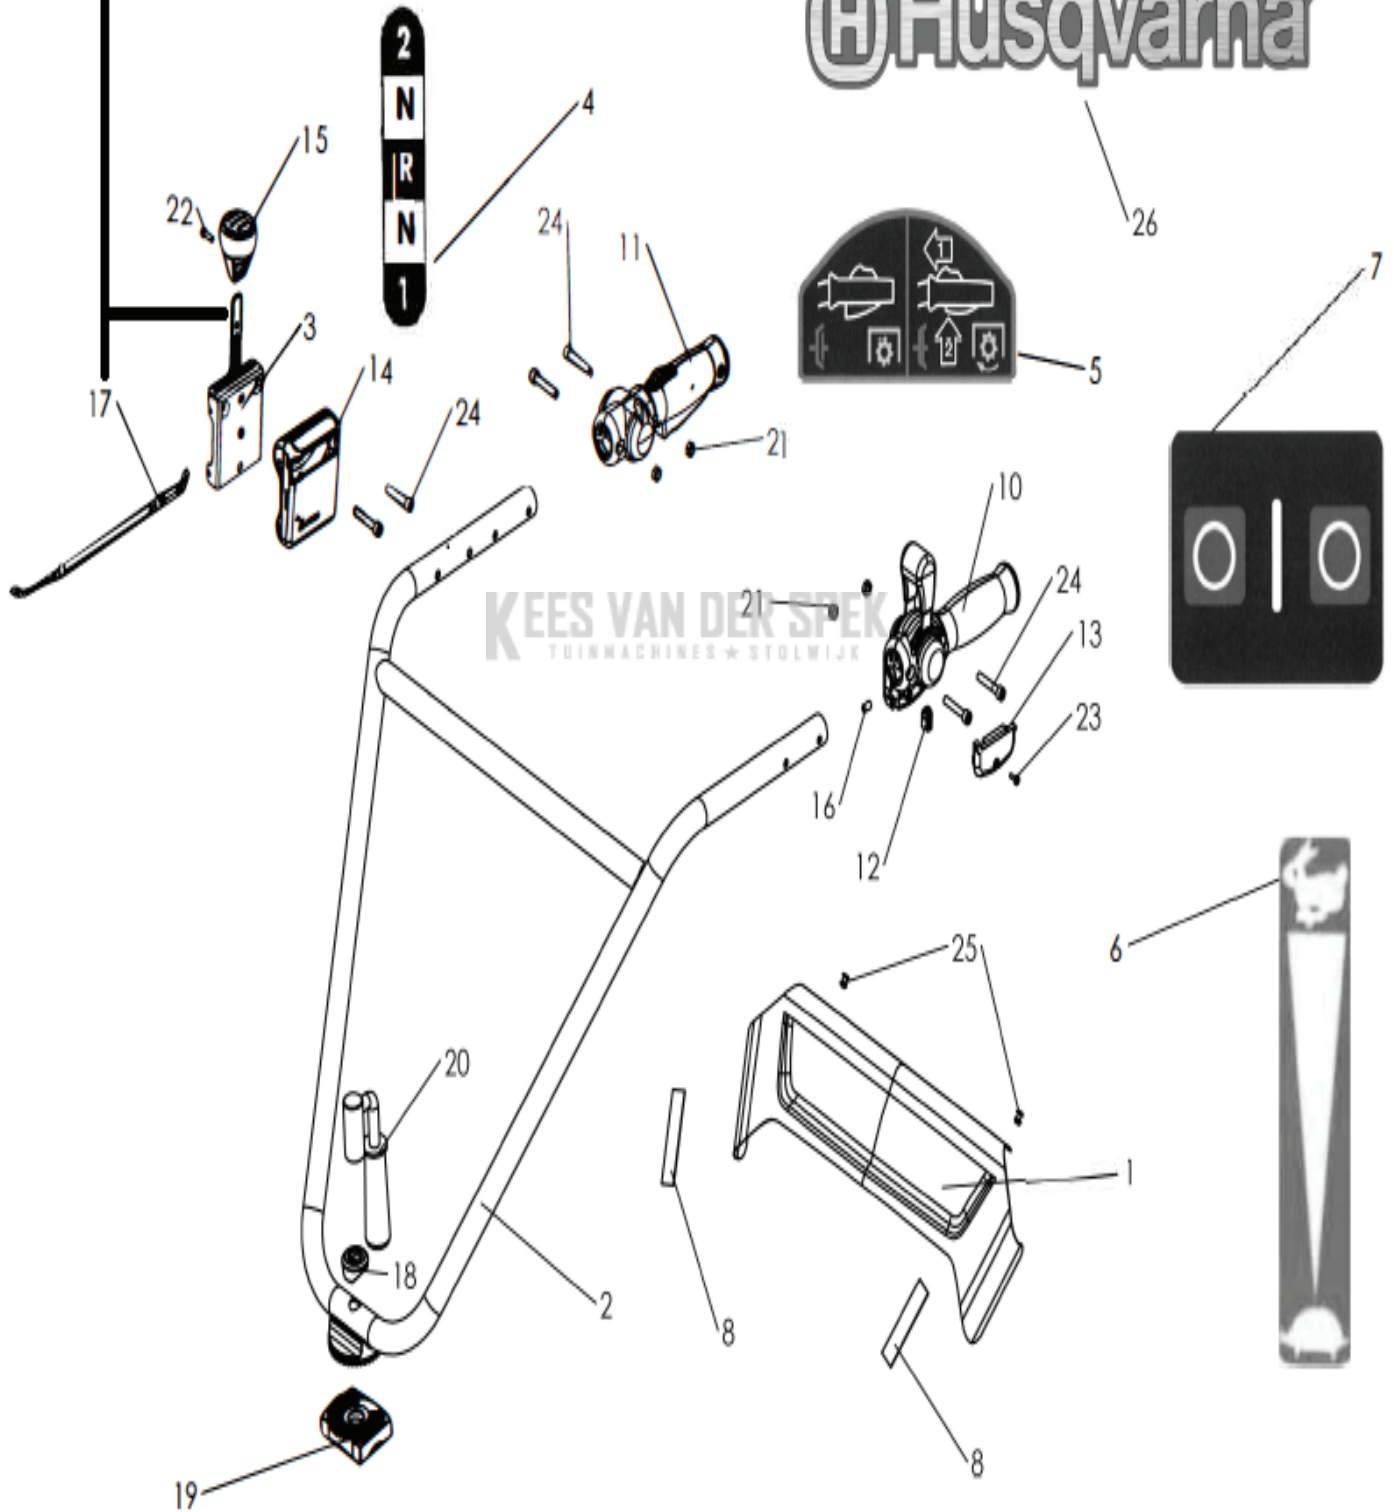

 Speed lever box in models with serial number before 180330xxxx has been updated. If the speed cable does not fit, please order a new speed lever box.

CULTIVATORS/TILLERS

PXM_REF	PXM_PARTNO	DESCRIPTION	PXM_REMARK	QTY.
1	590216101	PANEEL	HANDLE PANEL ORANGE	1
2	590498201	STUUR	HANDLEBAR GREY 627	1
3	597375901	BEDIENING	GEAR LEVER CONTROL	1
4	580320301	PLAATJE	SPEED LABEL 2+N+R+N+1	1
5	580320201	STICKER	DOUBLE ACTION CLUTCH LEVER STICKER	1
6	531008251	STICKER	STICKER THROTTLE CONTROL	1
7	519653103	STICKER	STICKER SWITCH ON/OFF	1
8	590216301	STICKER	FACES DOUBLE TAPED	2
9	519000113	HENDEL	HAND SIDE GRIP DIAM. 25	1
10	590498301	BEDIENING	ORANGE THROTTLE PNEUMATIC CONTROL	1
11	590498401	BEDIENING	ORANGE CLUTCH PNEUMATIC CONTROL	1
12	531008246	STOP	THROTTLE LEVER SLEEVE STOP	1
13	531008247	BEDIENING	THROTTLE LEVER ACCESS PANEL	1
14	580318801	DEKSEL	GEAR CONTROL COVER	1
15	580318701	KNOP	SPEED SELECTOR LEVER	1
16	519004168	KABEL	THROTTLE CABLE	1
17	597376001	KABEL	GEAR CABLE	1
18	580315201	AFSTANDRING	TIGHTENNING LEVER SPACER	1
19	519653415	AFSTANDRING	FILLER PIECE	1
20	531008237	HENDEL	HANDLEBAR TIGHTENING LEVER GREY	1
21	732261601	MOER	BLOCKING NUT M 6	4
22	580313801	SCREW	SCREW PT WN 1412 KB 40X14	1
23	531008252	SCREW	SCREW PT K 35X12 WM 1452	1
24	519653026	SCREW	SCREW CHC M6X35 Z	6
25	590216201	KLINKNAGEL	RIVET 4X10	2
26	590171801	STICKER	STICKER HUSQVARNA	1