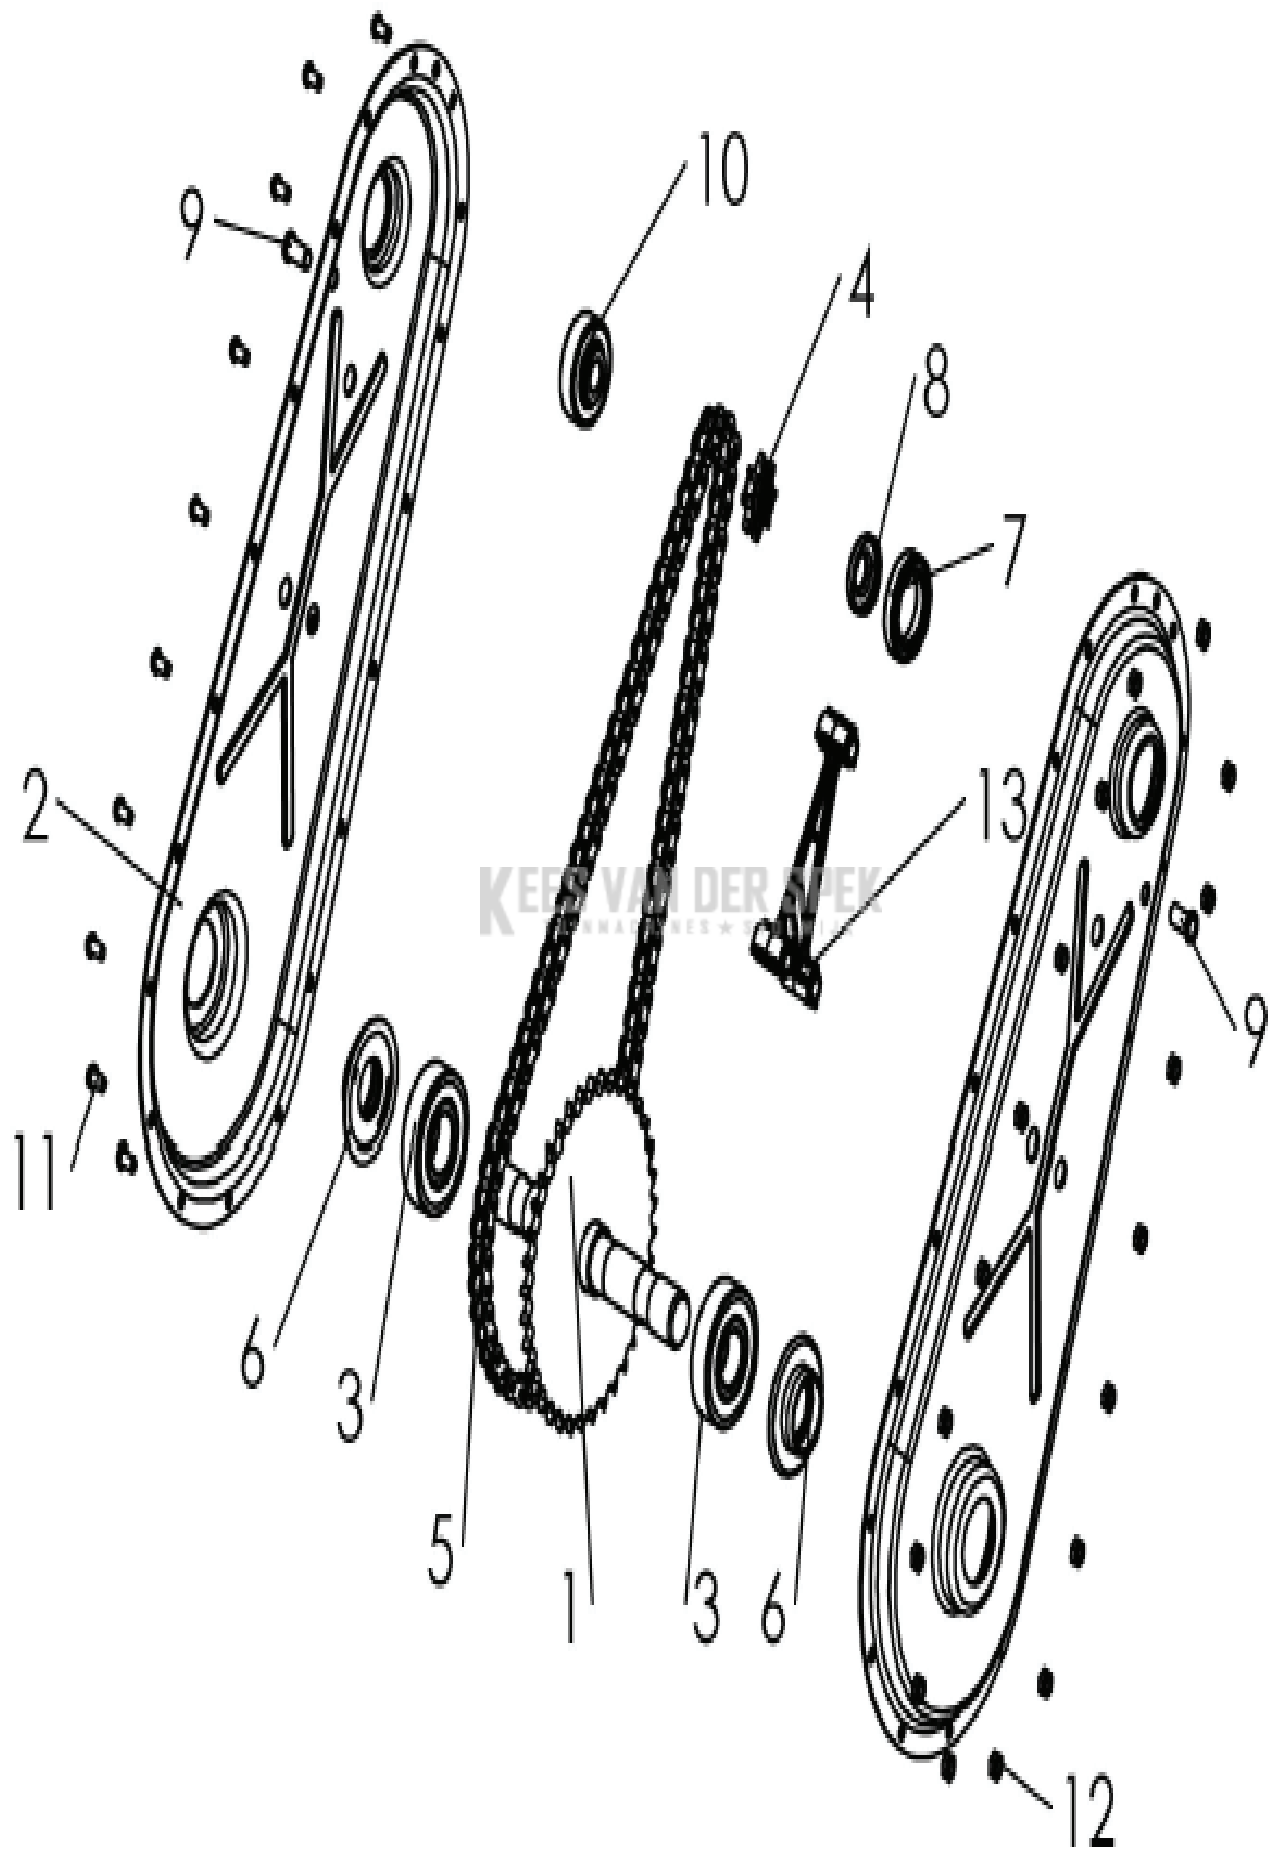

CULTIVATORS/TILLERS

PXM_REF	PXM_PARTNO	DESCRIPTION	PXM_REMARK	QTY.
1	580317001	ZAAGBLADAS	BLADE SHAFT 37 TEETH 12.7	1
2	580321701	HUIS	TRANSMISSION HOUSING 8/37 BLACK RAL 9005	2
3	519653053	LAGER	BALL BEARING 6305 2RS	2
4	519653057	RONDSEL	PIGNON 8 TOOTH 12.7	1
5	580316301	KETTING	CHAIN (78 LINKS RSF) 08B 12.7	1
6	531008576	RING	TRANSMISSION SEAL	2
7	580315901	KOGELLAGER	BALL BEARING 6906 2RS	1
8	580315301	AFSTANDRING	TRANSMISSION SPACER	1
9	580313901	INVOEGEN	INSERT M6	2
10	531008546	RING	SPECIAL BALL BEARING 6204 2RS	1
11	580313701	SCREW	SCREW TORX M6X12	18
12	732261601	MOER	BLOCKING NUT M 6 Z	18
13	580315401	AFSTANDRING	TRANSMISSION SPACER	1