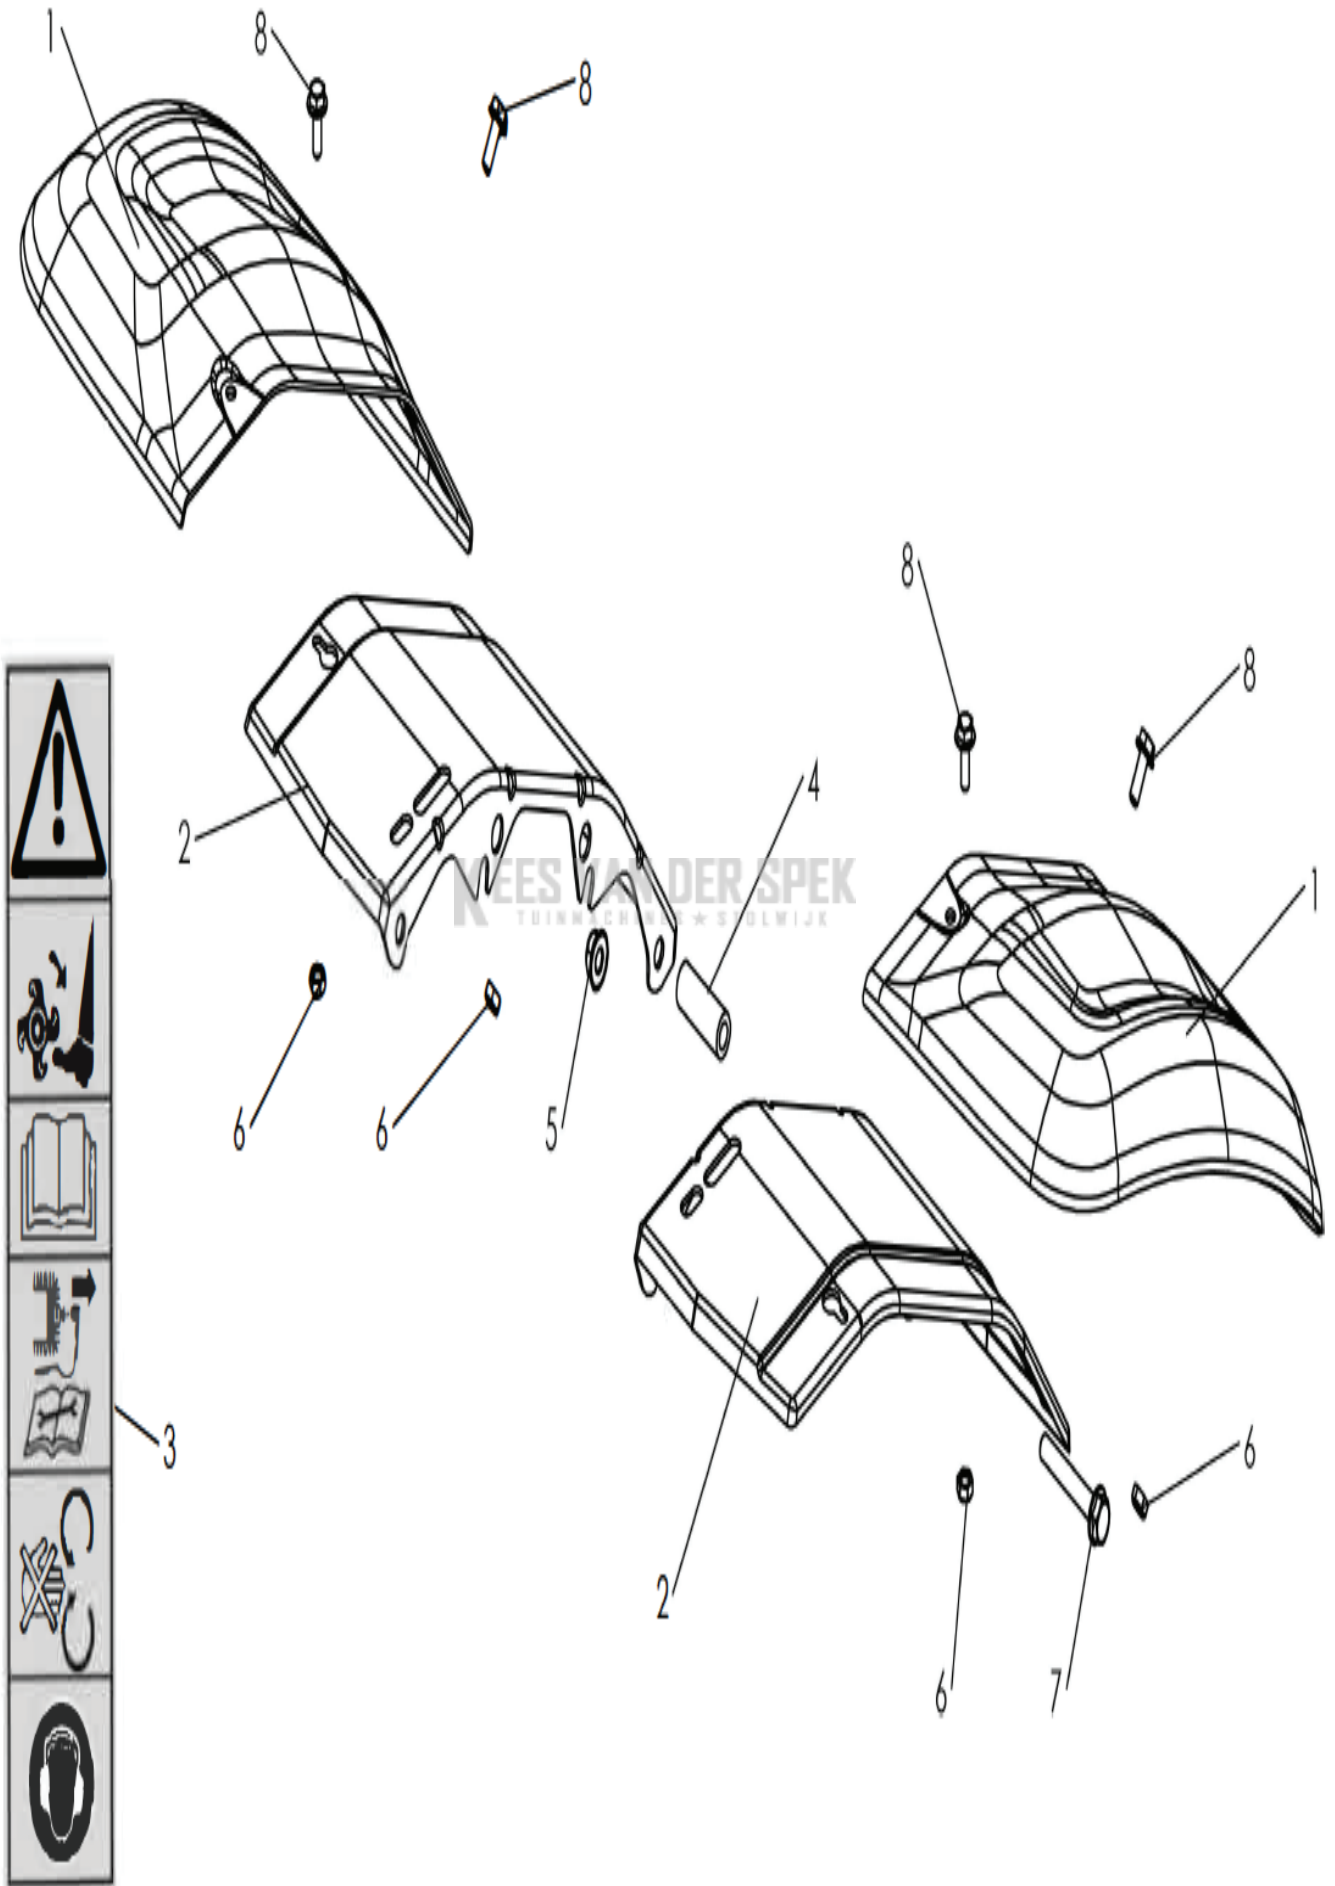

CULTIVATORS/TILLERS

PXM_REF	PXM_PARTNO	DESCRIPTION	PXM_REMARK	QTY.
1	590171001	BESCHERMEN	ADDITIONAL TINE GUARD ORANGE	2
2	590171101	BESCHERMEN	TINE GUARD GREY 627	2
3	587995501	STICKER	STICKER SECURITY	1
4	590171201	AFSTANDRING	SPACER 8.2X14X41 Z	1
5	586721001	MOER	SCREW BDR HM8 SMOOTH BASE	1
6	732261601	MOER	BLOCKING NUT M 6	4
7	575361601	SCREW	SCREW H 8X55 Z NOTCHED SHOULDER	1
8	519653435	SCREW	SCREW HM 6X16 NOTCHED SHOULDER	4