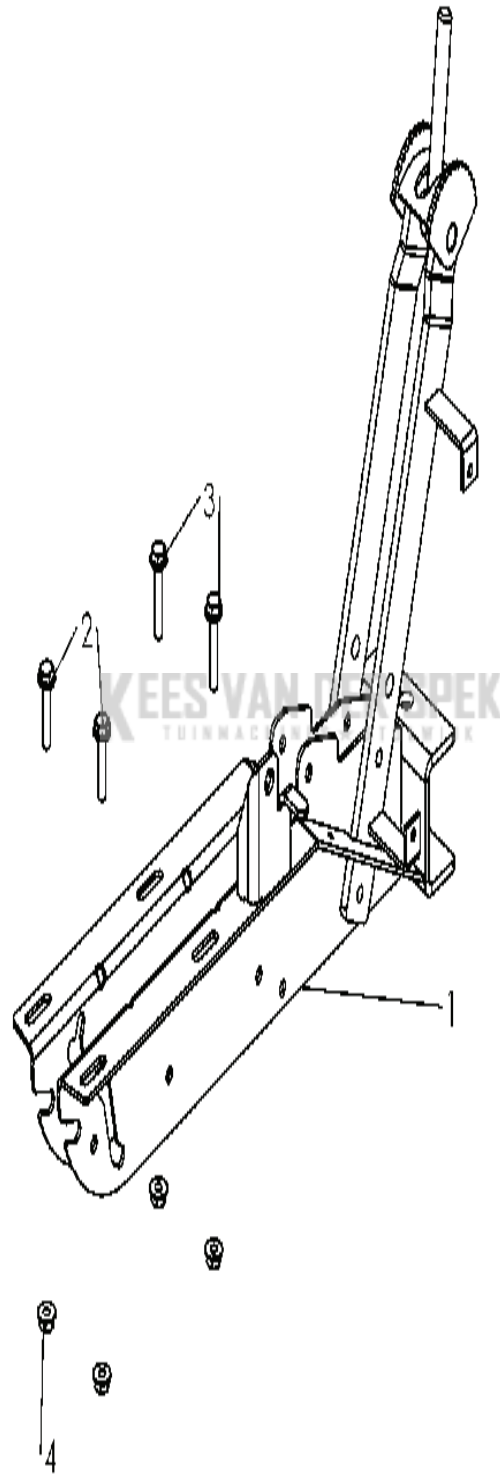

CULTIVATORS/TILLERS

PXM_REF	PXM_PARTNO	DESCRIPTION	PXM_REMARK	QTY.
1	580322101	FRAME	FRAME GREY 627	1
2	544207301	SCREW	SCREW H 8X35 Z NOTCHED SHOULDER	2
3	519653413	SCREW	SCREW H M8X40 Z NOTCHED SHOULDER	2
4	519653430	MOER	NUT H M8 Z NOTCHED SHOULDER	4