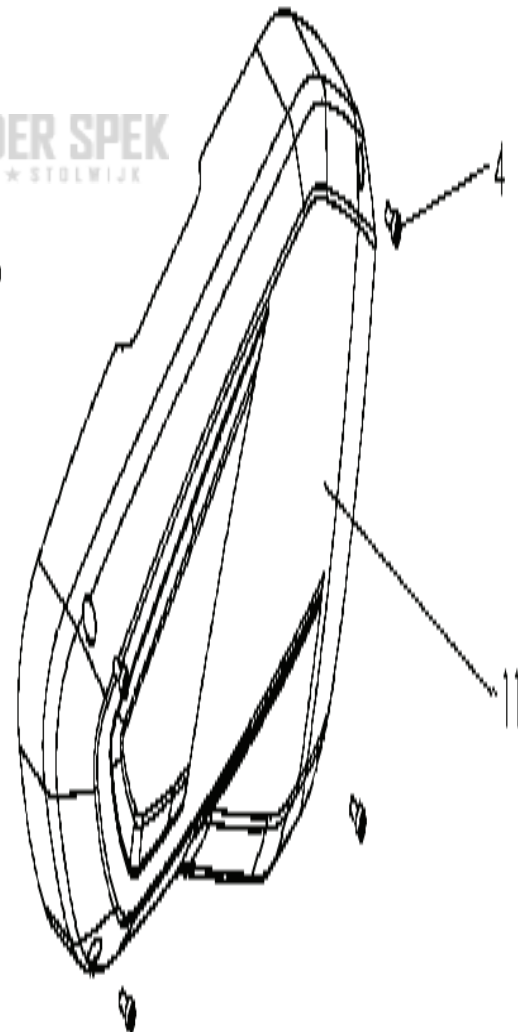

DER SPEK
STOLWIJK