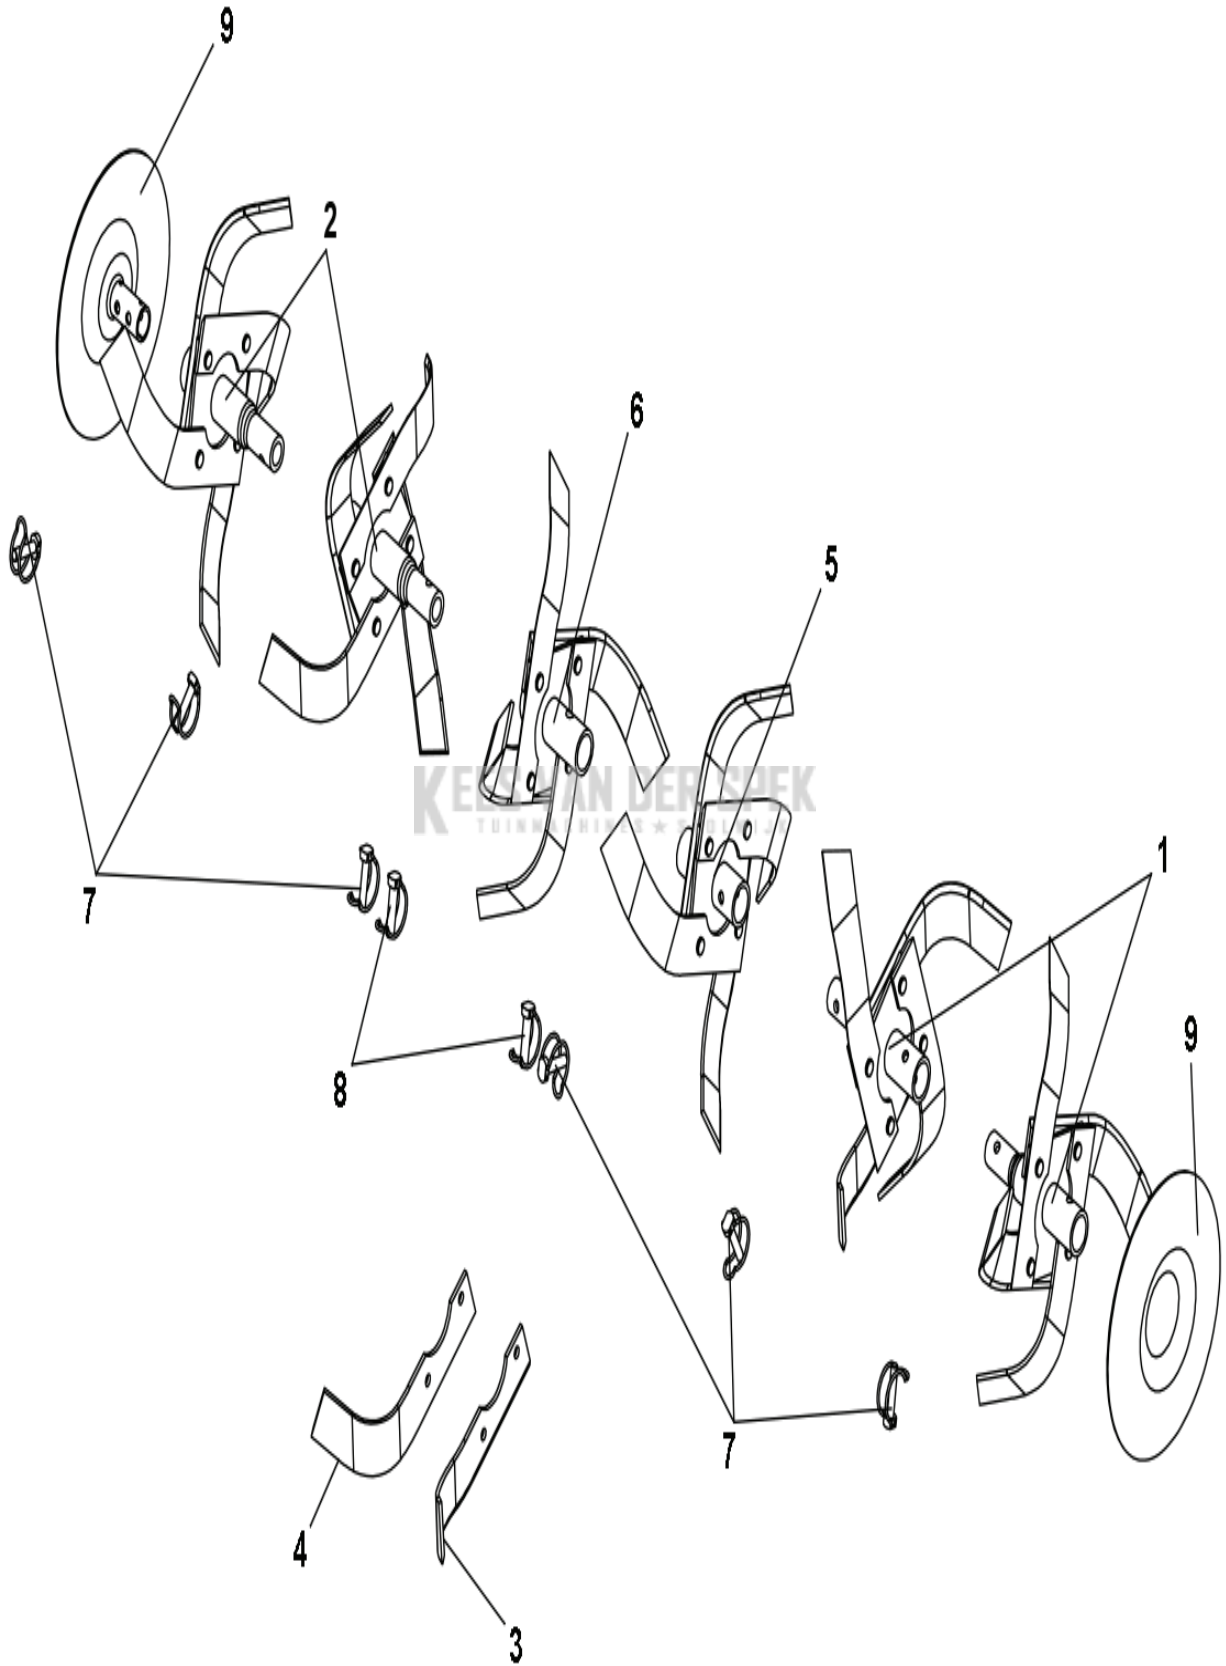

CULTIVATORS/TILLERS

PXM_REF	PXM_PARTNO	DESCRIPTION	PXM_REMARK	QTY.
1	531008522	MES	LEFT ADDITIONAL TINE DIAM. 25 HELICOID BLADE (40X4)	2
2	531008523	MES	RIGHT ADDITIONAL TINE DIAM. 25 HELICOID BLADE (40X4)	2
3	531008547	MES	LEFT SPIRAL BLADE	1
4	531008548	MES	RIGHT SPIRAL BLADE	1
5	531008520	MES	LEFT TINE REMOVABLE DIAM. 25 HELICOID BLADE (40X4)	1
6	531008521	MES	RIGHT TINE REMOVABLE DIAM. 25 HELICOID BLADE (40X4)	1
7	577453501	KLEM	CLIP PIN DIAM. 8X36	6
8	577453601	KLEM	CLIP PIN DIAM. 10X36	2
9	590173301	SCHIJF	DISK DIAM. 25 GREY 627	2