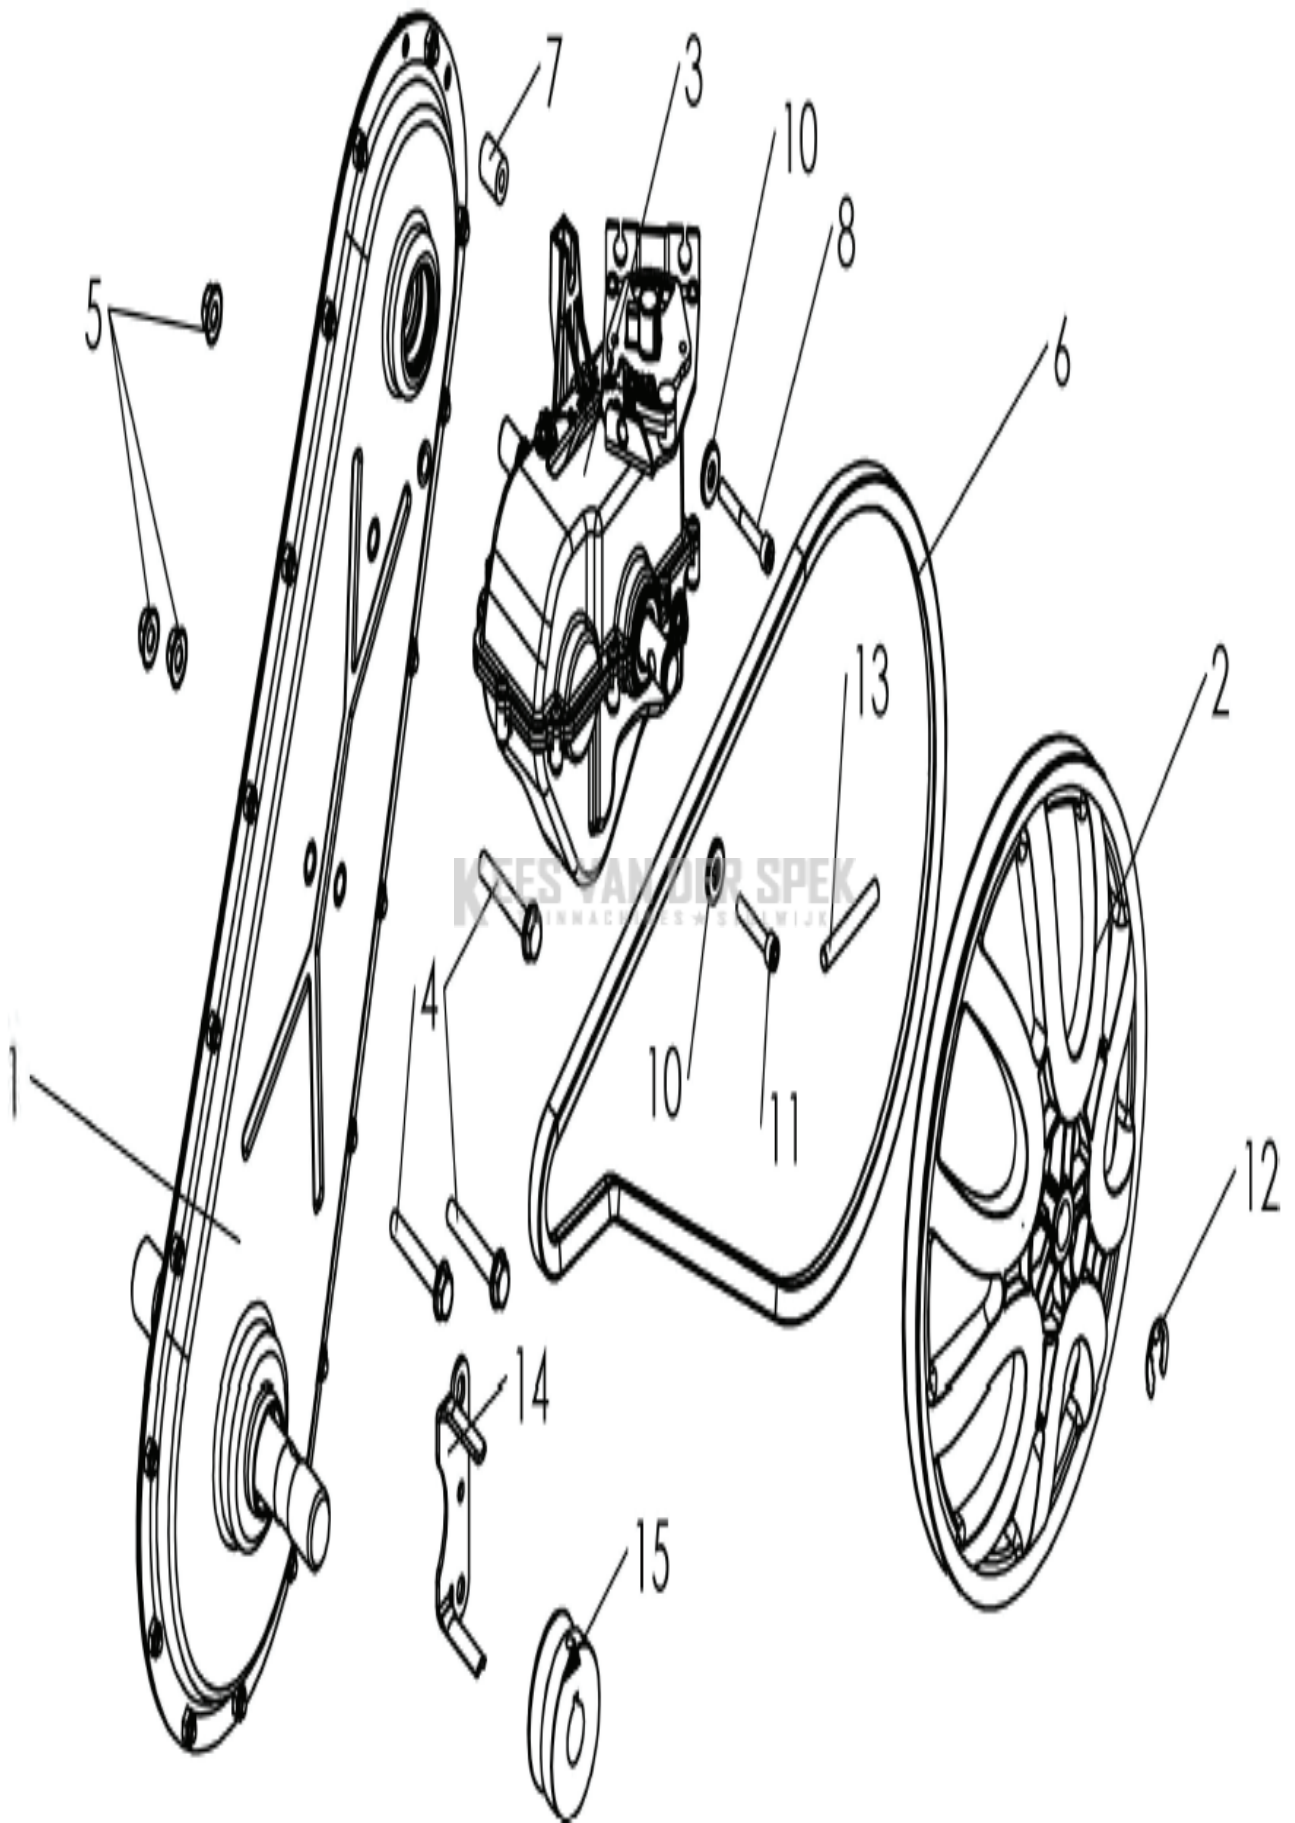

CULTIVATORS/TILLERS

PXM_REF	PXM_PARTNO	DESCRIPTION	PXM_REMARK	QTY.
1	580321001	TRANSMISSIE	BOLTED TRANSMISSION 8/37	1
2	580319001	POELIE	TRANSMISSION PULLEY 0260	1
3	580321201	GEARBOX	GEAR BOX 2 FRONT SPEED 1 REVERSE SPEED	1
4	575361601	SCREW	SCREW H 8x55 Z DIN 6921 NOTCHED SHOULDER	3
5	586721001	MOER	SCREW BDR HM8 SMOOTH BASE	3
6	580316401	RIEM	BELT	1
7	580314801	AFSTANDRING	SPACER 14X6X18.4 Z	1
8	519653010	SCREW	SCREW CHC 6 X 50 Z	1
9	732261601	MOER	BLOC KING NUT M 6 Z	1
10	531008390	RING	SPECIAL WASHER 6.3X19X2.5 Z	2
11	519653026	SCREW	SCREW CHC M6X35 Z	1
12	580314201	RETAINER RING	RADIAL RETAINING RING O12	1
13	519653067	AS	PULLEY PIN SHAFT	1
14	580315601	POELIE	DRIVE BELT ENGINE PULLEY DIAM. 55	1
15	544243901	POELIE	ENGINE PULLEY DIAM. 55 BORE 19.06	1