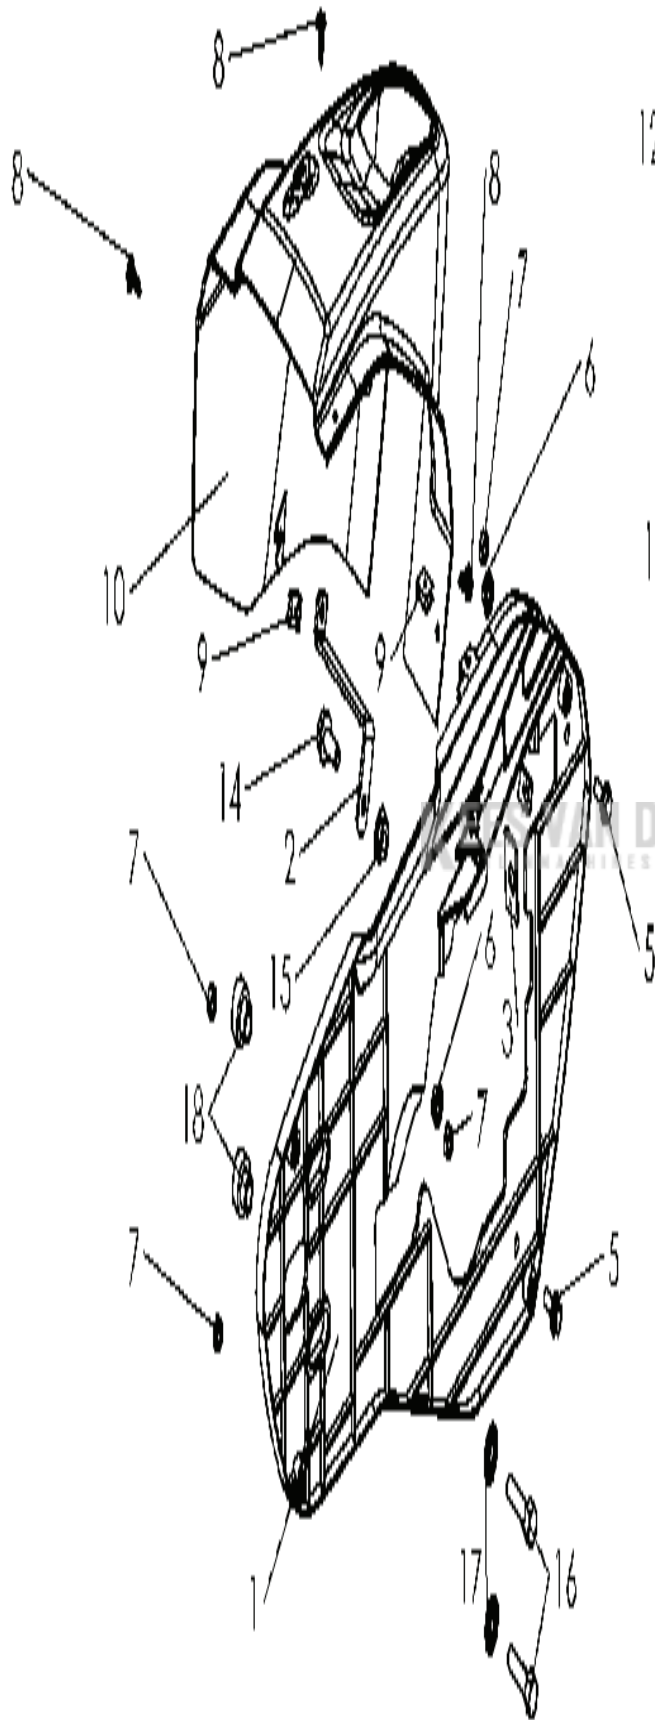

Husqvarna

TF 435P