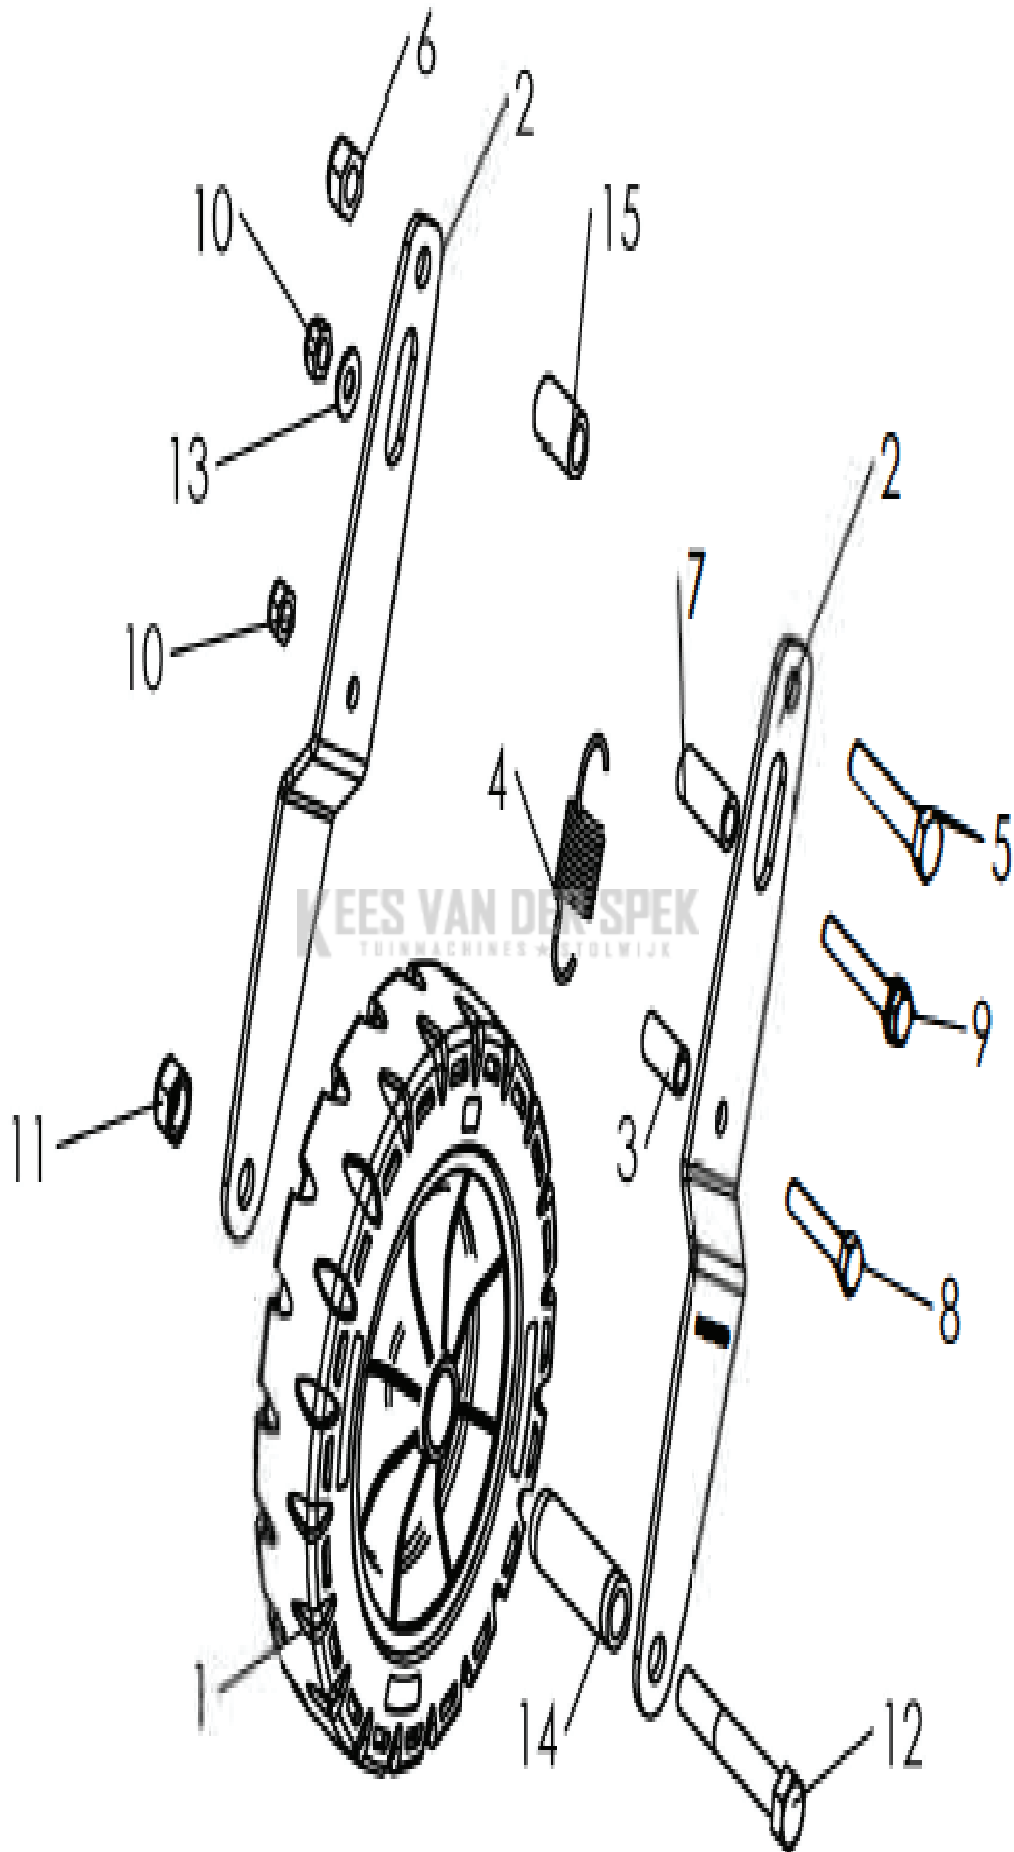

CULTIVATORS/TILLERS

PXM_REF	PXM_PARTNO	DESCRIPTION	PXM_REMARK	QTY.
1	580322601	CILINDER	SUPPORT PNEUMATIC CYLINDER	1
2	531008249	CONTROL CYLINDER	DOUBLE TANK CYLINDER ACTUATOR	1
3	519653052	ROL	CLUTCH CABLE RUNNER	1
4	576145401	SCREW	SCREW HM 6x20 NOTCHED SHOULDER	1
5	732261601	MOER	BLOCKING NUT M 6 Z	1
6	580317601	KABEL	CLUTCH CABLE	1
7	519653449	RING	PLATE WASHER M 6X14X1,2 Z	1
8	544207001	SCREW	SELF-TAPPING SCREW HM6X40 Z	2

 Speed lever box in models with serial number before 180330xxxx has been updated. If the speed cable does not fit, please order a new speed lever box.

CULTIVATORS/TILLERS

PXM_REF	PXM_PARTNO	DESCRIPTION	PXM_REMARK	QTY.
1	590216101	PANEEL	HANDLE PANEL ORANGE	1
2	590498201	STUUR	HANDLEBAR GREY 627	1
3	597375901	BEDIENING	GEAR LEVER CONTROL	1
4	580320301	PLAATJE	SPEED LABEL 2+N+R+N+1	1
5	580320201	STICKER	DOUBLE ACTION CLUTCH LEVER STICKER	1
6	531008251	STICKER	STICKER THROTTLE CONTROL	1
7	519653103	STICKER	STICKER SWITCH ON/OFF	1
8	590216301	STICKER	FACES DOUBLE TAPED	2
9	519000113	HENDEL	HAND SIDE GRIP DIAM. 25	1
10	590498301	BEDIENING	ORANGE THROTTLE PNEUMATIC CONTROL	1
11	590498401	BEDIENING	ORANGE CLUTCH PNEUMATIC CONTROL	1
12	531008246	STOP	THROTTLE LEVER SLEEVE STOP	1
13	531008247	BEDIENING	THROTTLE LEVER ACCESS PANEL	1
14	580318801	DEKSEL	GEAR CONTROL COVER	1
15	580318701	KNOP	SPEED SELECTOR LEVER	1
16	519004168	KABEL	THROTTLE CABLE	1
17	597376001	KABEL	GEAR CABLE	1
18	580315201	AFSTANDRING	TIGHTENNING LEVER SPACER	1
19	519653415	AFSTANDRING	FILLER PIECE	1
20	531008237	HENDEL	HANDLEBAR TIGHTENING LEVER GREY	1
21	732261601	MOER	BLOCKING NUT M 6	4
22	580313801	SCREW	SCREW PT WN 1412 KB 40X14	1
23	531008252	SCREW	SCREW PT K 35X12 WM 1452	1
24	519653026	SCREW	SCREW CHC M6X35 Z	6
25	590216201	KLINKNAGEL	RIVET 4X10	2
26	590171801	STICKER	STICKER HUSQVARNA	1