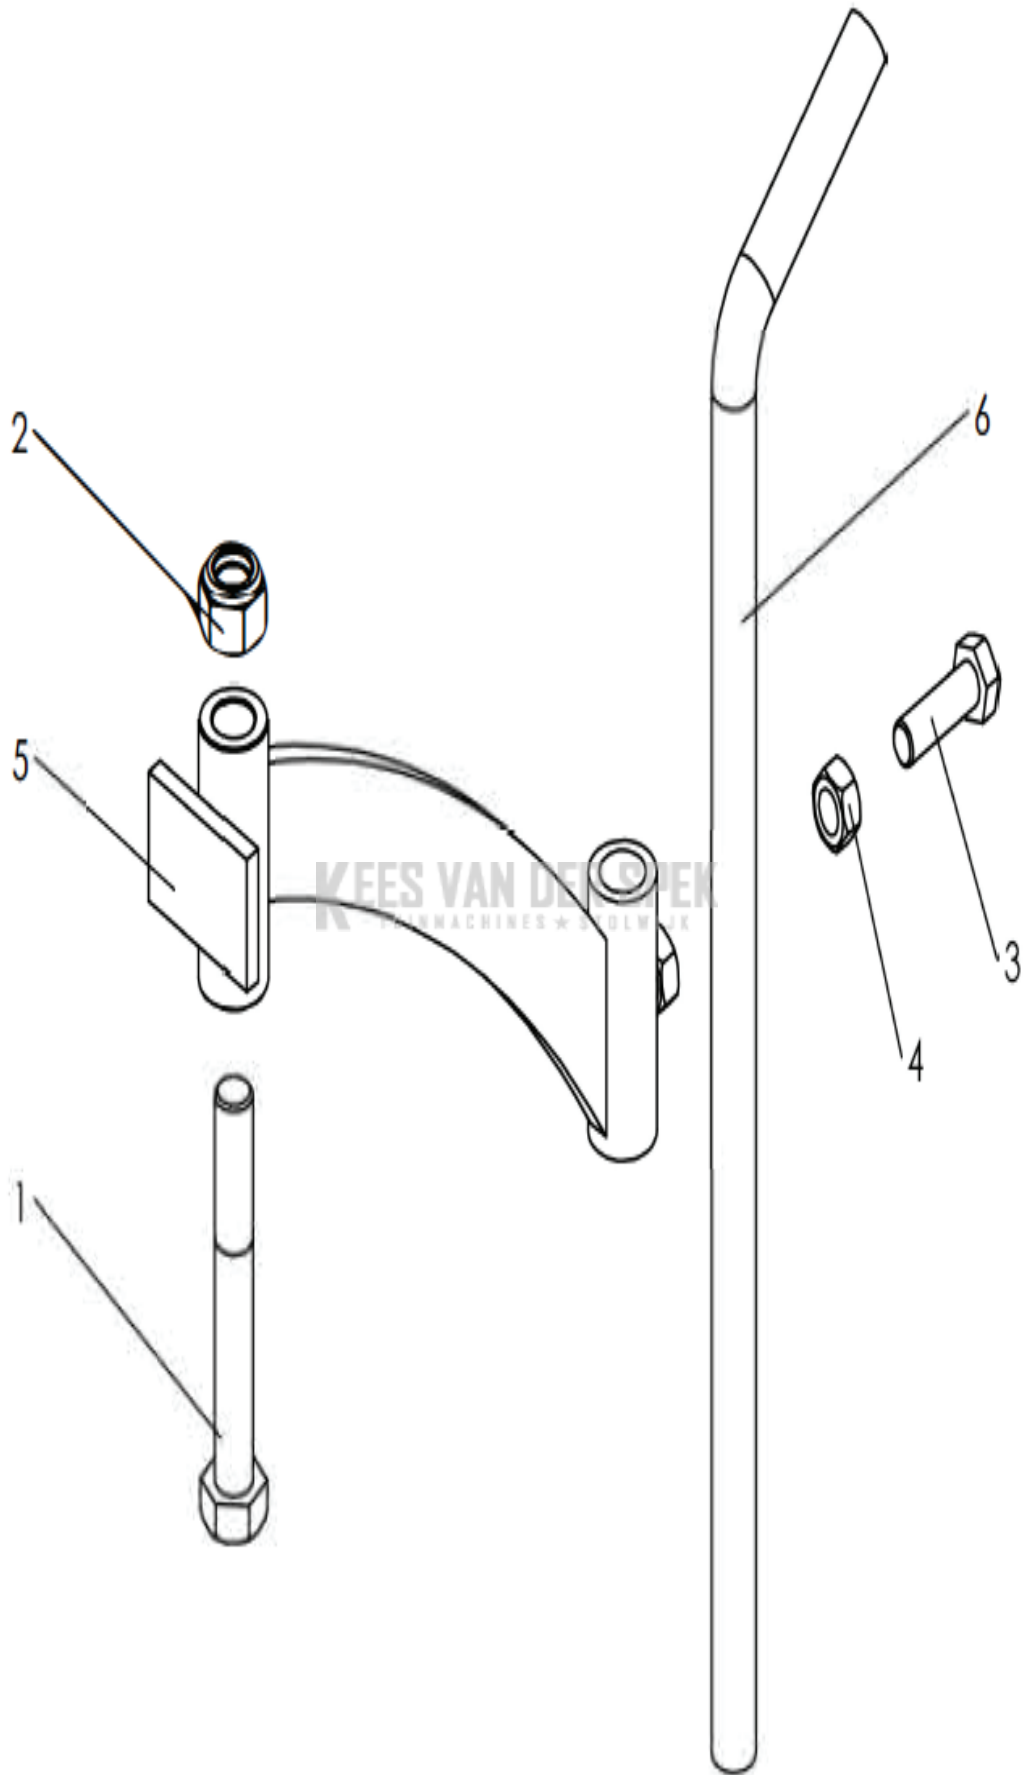

Husqvarna

TF 435P

DER SPEK
STOLWIJK

CULTIVATORS/TILLERS

PXM_REF	PXM_PARTNO	DESCRIPTION	PXM_REMARK	QTY.
1	590361601	BESCHERMING	INSIDE PROTECTOR	1
2	590361701	STEUN	RIGHT COVER SUPPORT	1
3	580322401	SNAPSLUITING	SNAP IN STOP	1
4	580313501	SCREW	SCREW CHC M6X12 Z	4
5	519653435	SCREW	SCREW HM 6X16 Z NOTCHED SHOULDER	2
6	519653432	MOER	NUT H M6 Z NOTCHED SHOULDER	2
7	732261601	MOER	BLOCKING NUT M 6 Z	4
8	519653426	SCREW	SCREW POZI 4.2X16 Z	3
9	519653425	KLEM	CLIPS 4.2	3
10	590361801	DEKSEL	RIGHT COVER ORANGE	1
11	590171701	DEKSEL	BELT COVER ORANGE	1
12	590171801	STICKER	STICKER HUSQVARNA	1
13	590498101	STICKER	STICKER TF435P	1
14	519653433	BOUT	SCREW H M8X20 Z NOTCHED SHOULDER	1
15	519653430	MOER	NUT H M5 Z NOTCHED SHOULDER	1
16	531008586	SCREW	SCREW 5/16 TH 24 UNF LG 32	2
17	544314901	RING	CONTACT WASHER 8	2
18	580314701	RING	SPACER SHOULDER 13X9X16.5 Z	2