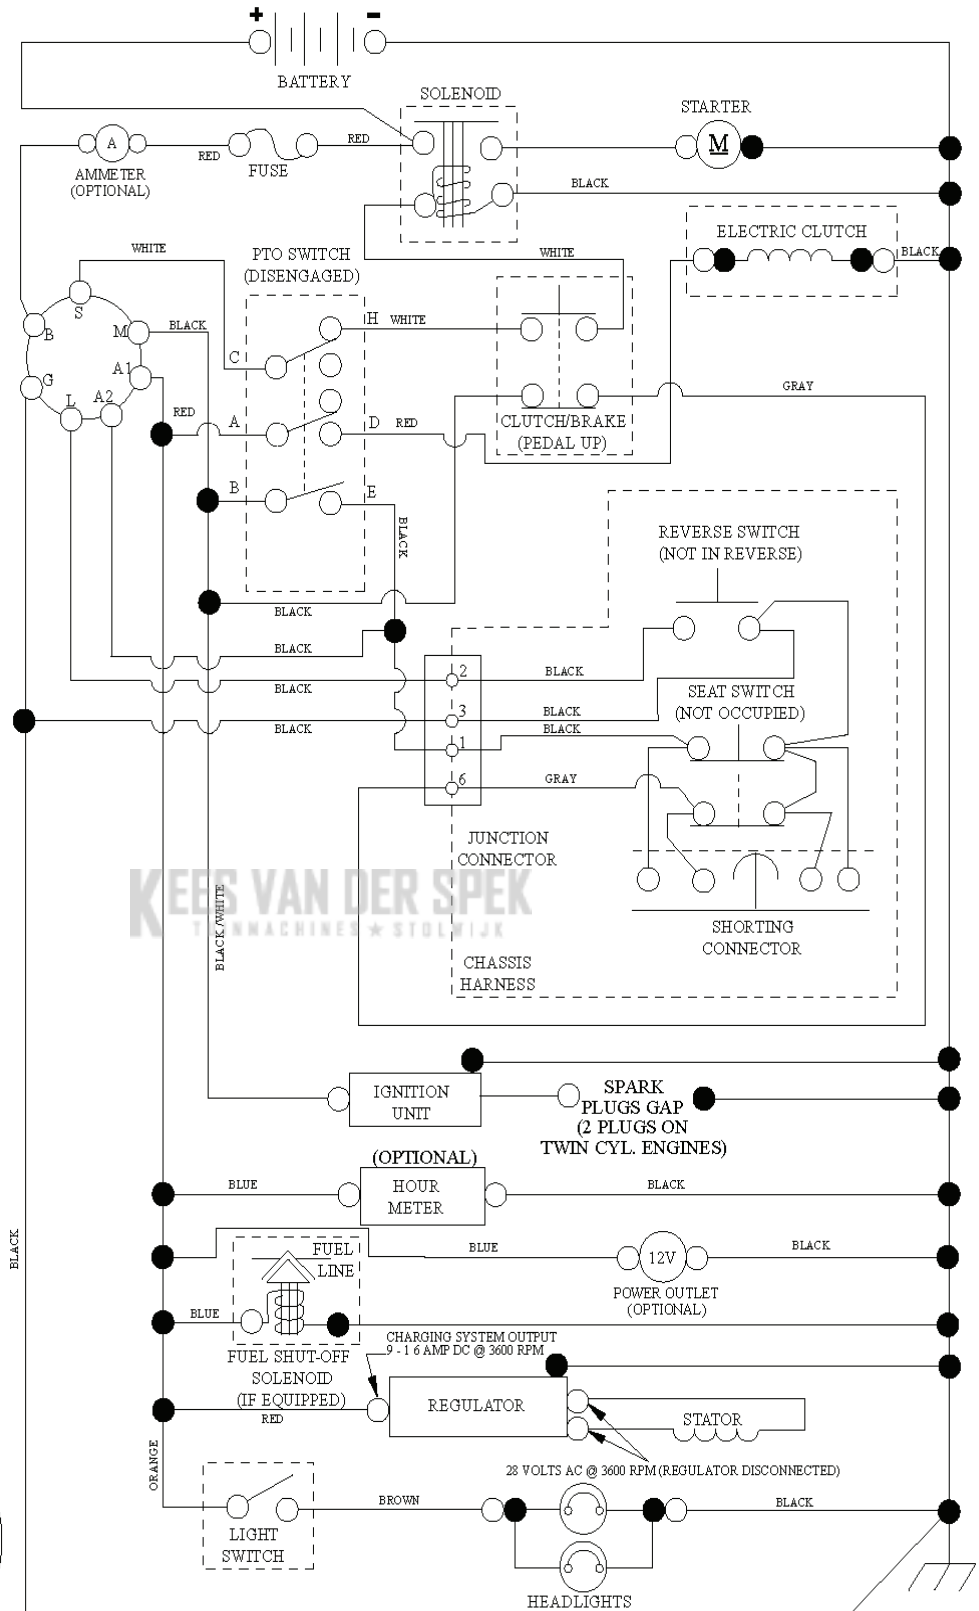

SCH12

PTO SWITCH (MATING SIDE)

IGNITION SWITCH

POSITION	CIRCUIT "MAKE"
OFF	M+G+A1
RUN/OVERRIDE	B+A1
RUN	B+A1 L+A2
START	B + S + A1

CHASSIS HARNESS CONNECTOR (MATING SIDE)

DASH HARNESS CONNECTOR

WIRING INSULATED CLIPS  
NOTE: IF WIRING INSULATED CLIPS WERE REMOVED FOR SERVICING OF UNIT, THEY SHOULD BE RE-INSTALLED TO PROPERLY SECURE YOUR WIRING.