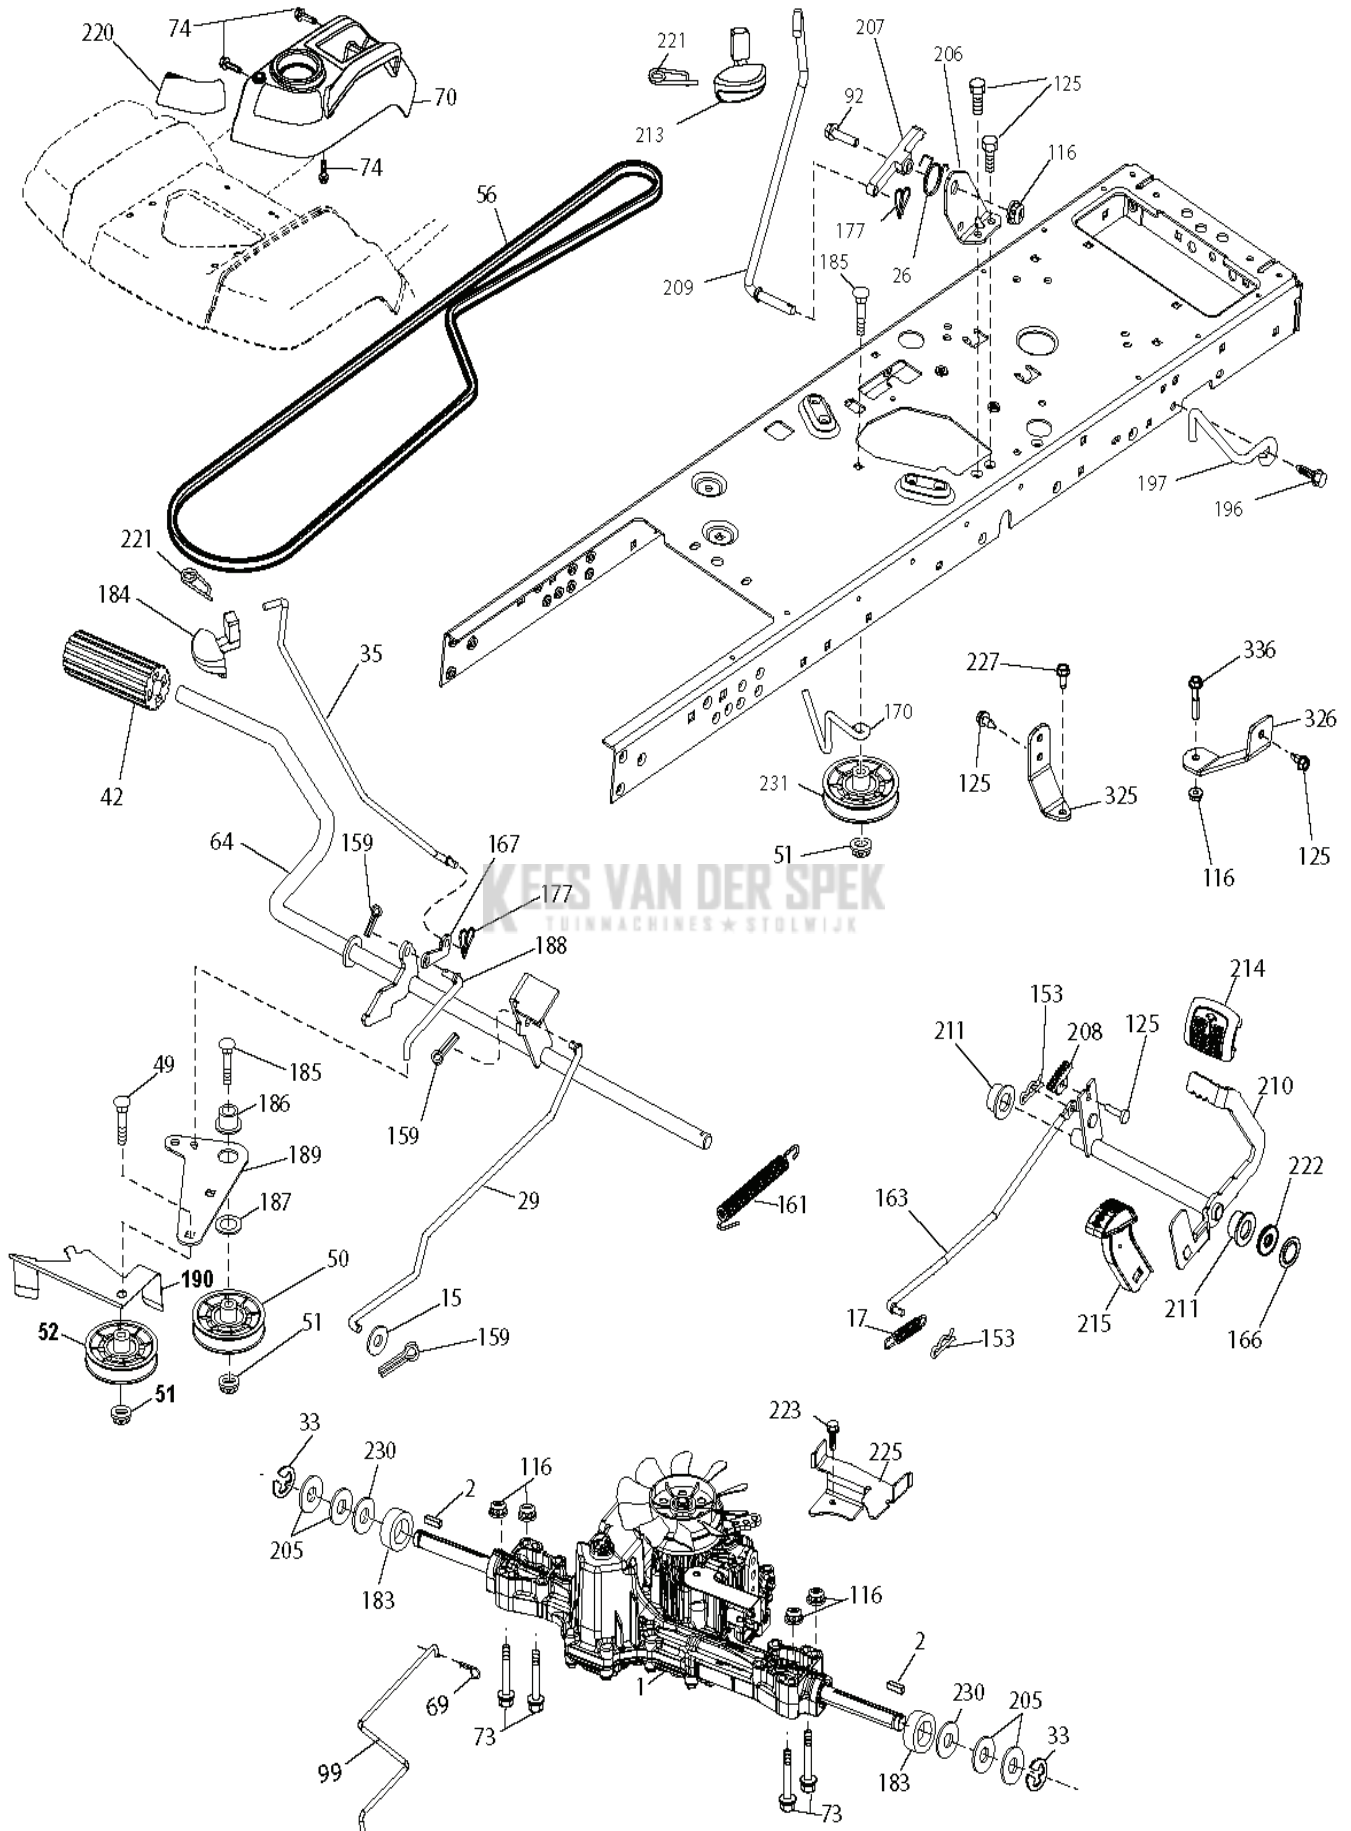

NON-REMOVABLE CONNECTIONS

REMOVABLE CONNECTIONS

**KEES VAN DER SPEK**  
TUINMACHINES ★ STOLWIJK

TRACTORS/RIDE MOWERS

PXM_REF	PXM_PARTNO	DESCRIPTION	PXM_REMARK	QTY.
1	532059192	CAP VALVE		1
2	532065139	NIPPEL		1
3	532138336	VELG	Front	1
4	532059904	SLANG	Front (Service Item Only)	1
5	532170455	BAND	FRONT (15 X 6-6)	1
6	532000278	NIPPEL	(Front Wheel Only)	1
7	532009040	LAGER	(Front Wheel Only)	1
8	532175039	NAAFDOP	(Front Wheel Only)	1
9	532170456	BAND	REAR (20 X 10-8)	1
10	532007152	PIJP	Rear (Service Item Only)	1
11	532138337	RINGTANDWIEL	Rear	1
--	532144334	SEALING FOAM		1