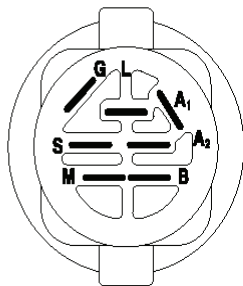

SCH12

PTO SWITCH (MATING SIDE)

IGNITION SWITCH

POSITION	CIRCUIT "MAKE"
OFF	M+G+A1
RUN/OVERRIDE	B+A1
RUN	B+A1 L+A2
START	B + S + A1

CHASSIS HARNESS CONNECTOR (MATING SIDE)

DASH HARNESS CONNECTOR

WIRING INSULATED CLIPS  
NOTE: IF WIRING INSULATED CLIPS WERE REMOVED FOR SERVICING OF UNIT, THEY SHOULD BE RE-INSTALLED TO PROPERLY SECURE YOUR WIRING.