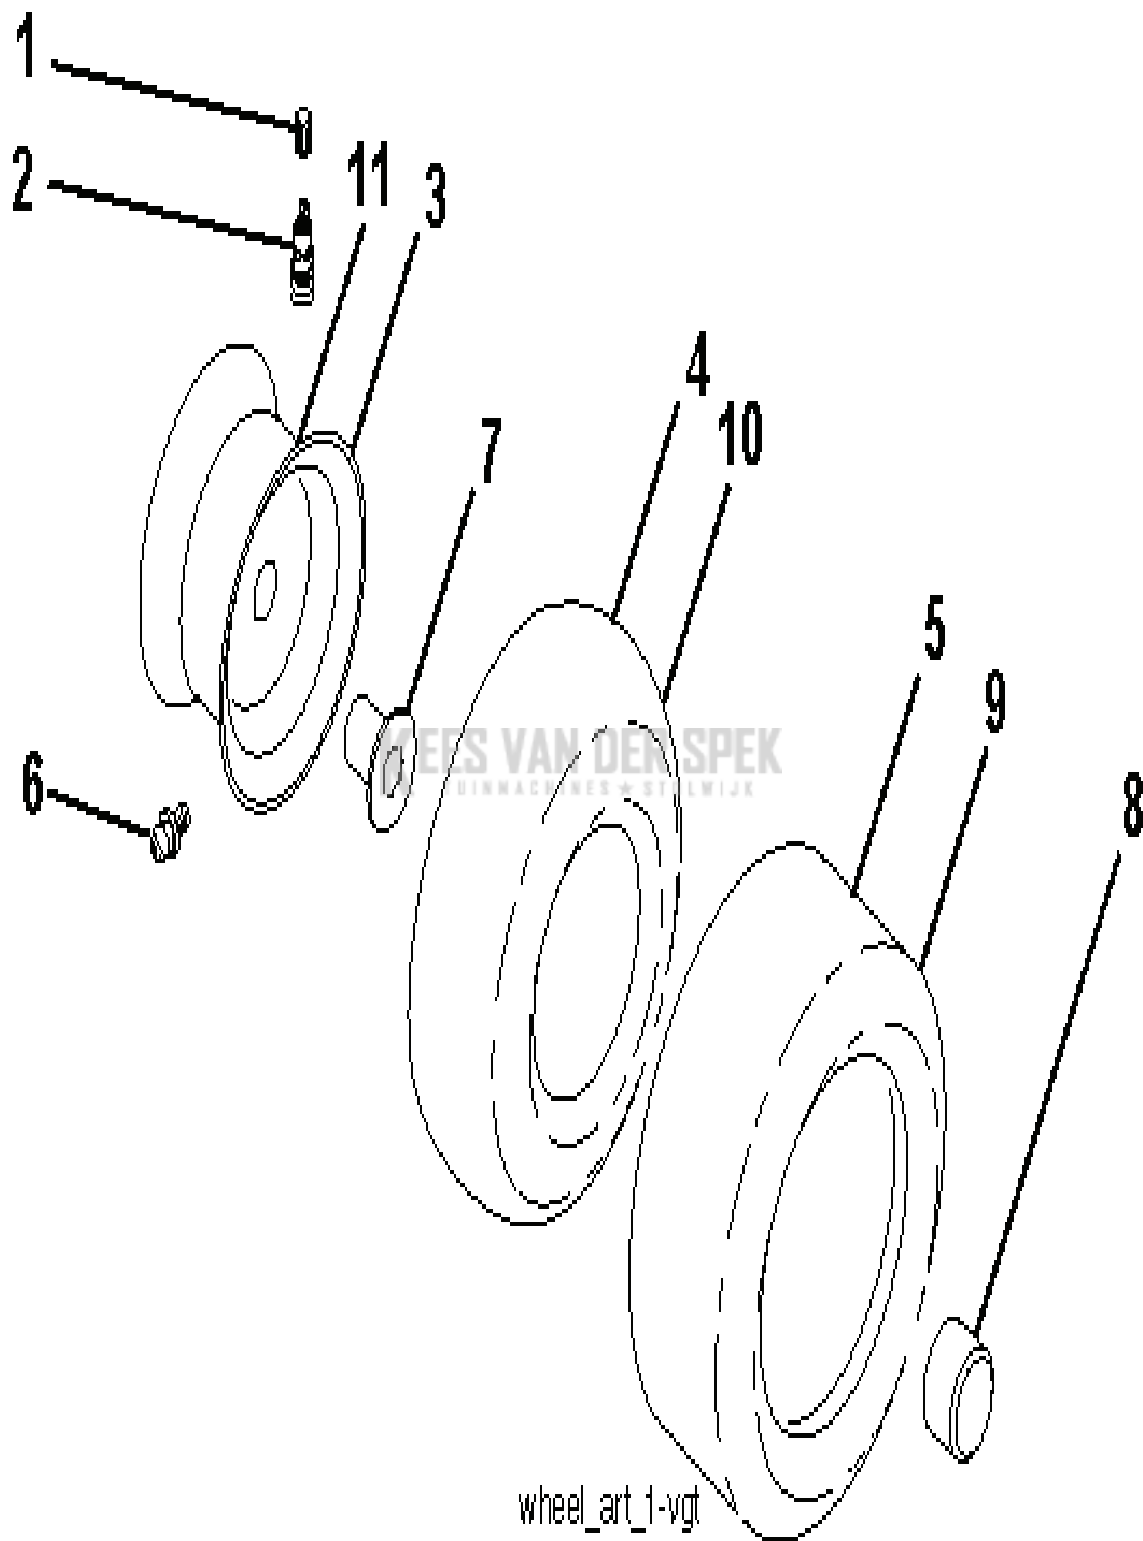

TRACTORS/RIDE MOWERS

PXM_REF	PXM_PARTNO	DESCRIPTION	PXM_REMARK	QTY.
1	532059192	CAP VALVE		1
2	532065139	NIPPEL		1
3	532138336	VELG	Front	1
4	532059904	SLANG	Front (Service Item Only)	1
5	532170455	BAND	FRONT (15 X 6-6)	1
6	532000278	NIPPEL	(Front Wheel Only)	1
7	532009040	LAGER	(Front Wheel Only)	1
8	532175039	NAAFDOP	(Front Wheel Only)	1
9	532170456	BAND	REAR (20 X 10-8)	1
10	532007152	PIJP	Rear (Service Item Only)	1
11	532138337	RINGTANDWIEL	Rear	1
--	532144334	SEALING FOAM		1