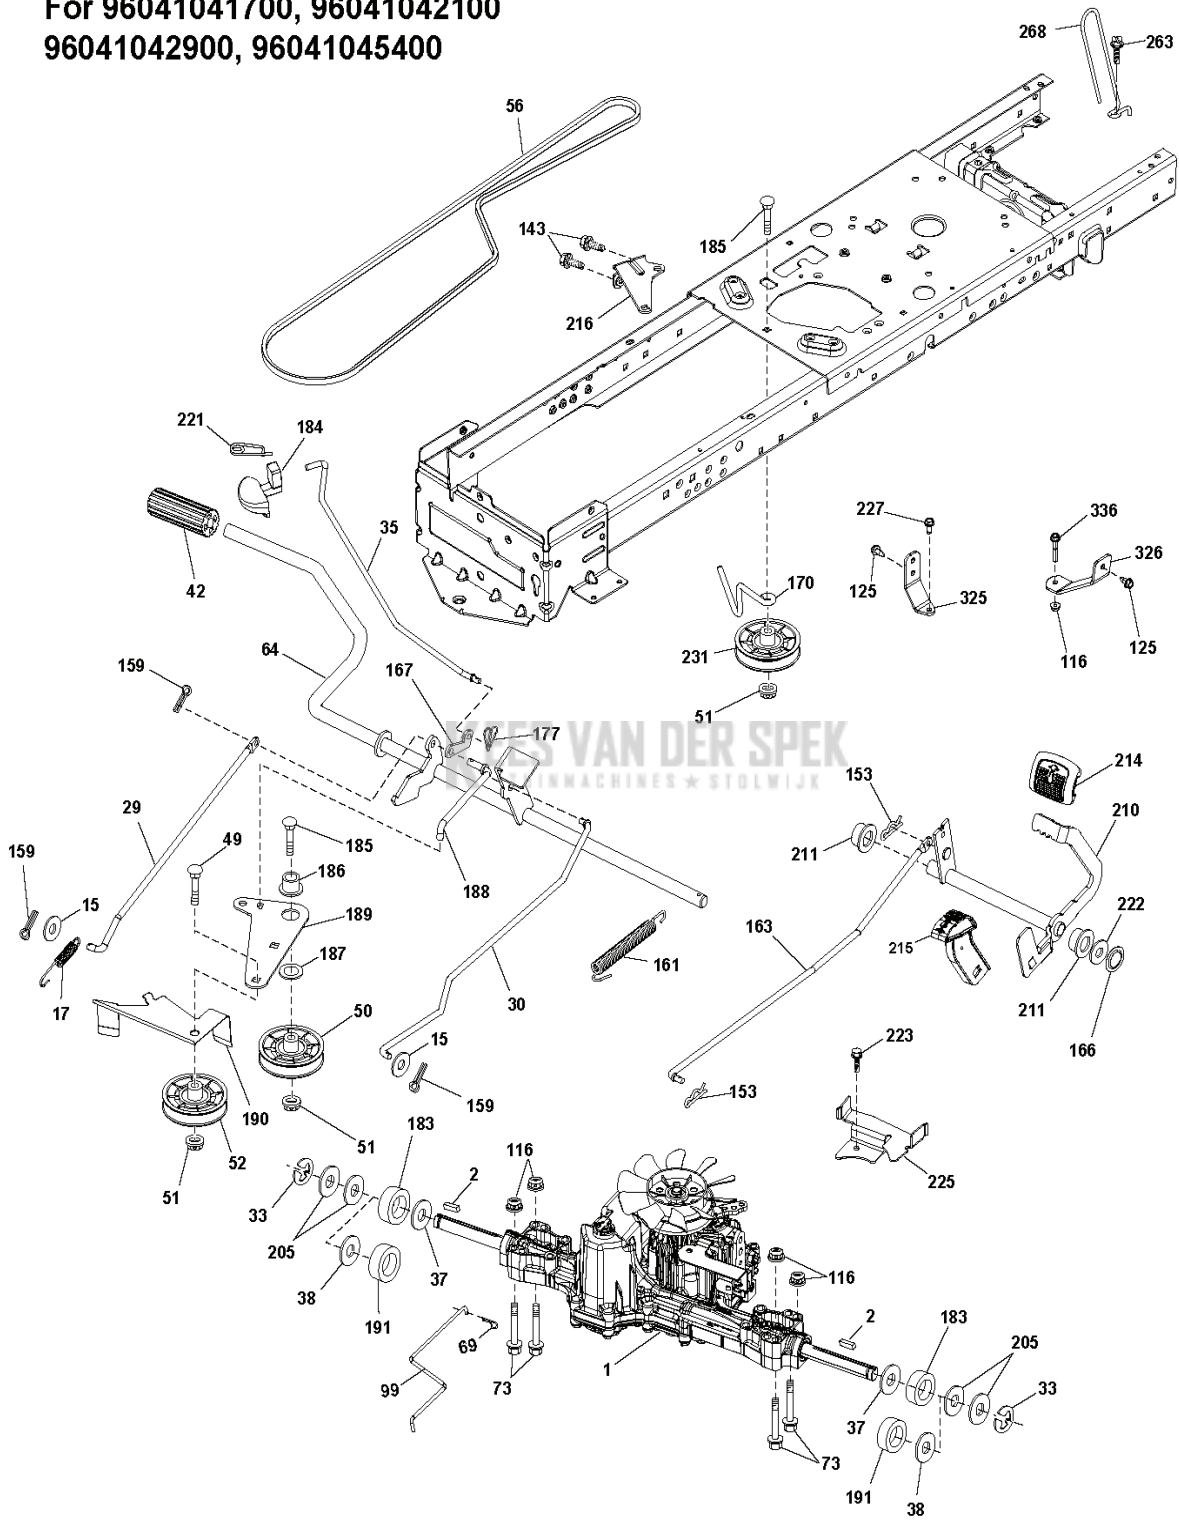

For 96041041700, 96041042100
96041042900, 96041045400

TRACTORS/RIDE MOWERS

PXM_REF	PXM_PARTNO	DESCRIPTION	PXM_REMARK	QTY.
1	532426120	VERSNELINGSBAK	Transaxle, Tuff Torq K46BT (532426120)	1
2	532123583	SLEUTEL		1
15	819131316	RING	For 96041041700	1
15	596565301	RING	For 96041042100, 96041042900, 96041045400	1
17	532413678	SRPING.BRAKE.K46.GREEN*SUBS/2*		1
29	532403806	STANG	For 96041041700, 96041042900	1
30	532403806	STANG	For 96041041700, 96041042900	1
33	812000001	RETAINER RING		1
35	596874801	STANG		1
37	532188967	RING	For 96041041700, 96041042900, 96041045400	1
38	532188967	RING	For 96041041700, 96041042900, 96041045400	1
42	532008883	PEDAL RUBBER		1
49	596136201	BOUT		1
50	532194327	POELIE		1
51	873900600	MOER		1
52	532194326	POELIE		1
56	592855201	RIEM		1
64	532197865	AS		1
69	532423303	HAIR PIN COTTER		1
73	596136501	BOUT		1
99	582404501	STANG		1
116	596135701	LOCK NUT		1
125	817000512	SCREW		1
143	596030701	SCREW		1
153	532004497	KLEM		1
159	596029501	PEN		1
161	532105709	VEER		1
163	593861001	STANG		1
166	532429164	MOER		1
167	532405257	GRENDEL		1
170	532413430	RIEMGELEIDER		1
177	596029401	HOUDER	For 96041041700	1
177	587225301	PEN	For 96041042100, 96041042900, 96041045400	1
183	532137057	AFSTANDRING	For 96041041700, 96041042900, 96041045400	1
184	532411484	BEDIENING		1
185	872110622	BOUT		1
186	532194321	AFSTANDRING		1
187	596135501	RING		1
188	582217001	SCHAKEL		1
189	532194317	PLAAT		1
190	532194318	RIEMGELEIDER		1
191	532137057	AFSTANDRING	For 96041041700, 96041042900, 96041045400	1
205	532121748	RING		1
210	532400980	PEDAALARM		1
211	532120183	LAGER		1
214	532421263	KUSSEN		1
215	586606502	PEDAAL		1
216	532196131	BEVESTIGING		1
221	532403187	VEER		1
222	879212010	RING		1
223	598662601	BOUT		1
225	532403319	RIEMGELEIDER		1
227	596135901	BOUT		1
231	532407287	POELIE		1
263	817000612	SCREW	For 96041042100, 96041045400	1
268	596887801	UITLAAT BESCHERMER	For 96041042100, 96041045400	1
325	586431202	BEVESTIGING		1
326	586001102	BEVESTIGING		1
336	587259602	BOUT		1

KEES VAN DER SPEK
TUINMACHINES & HETZEL B.V.