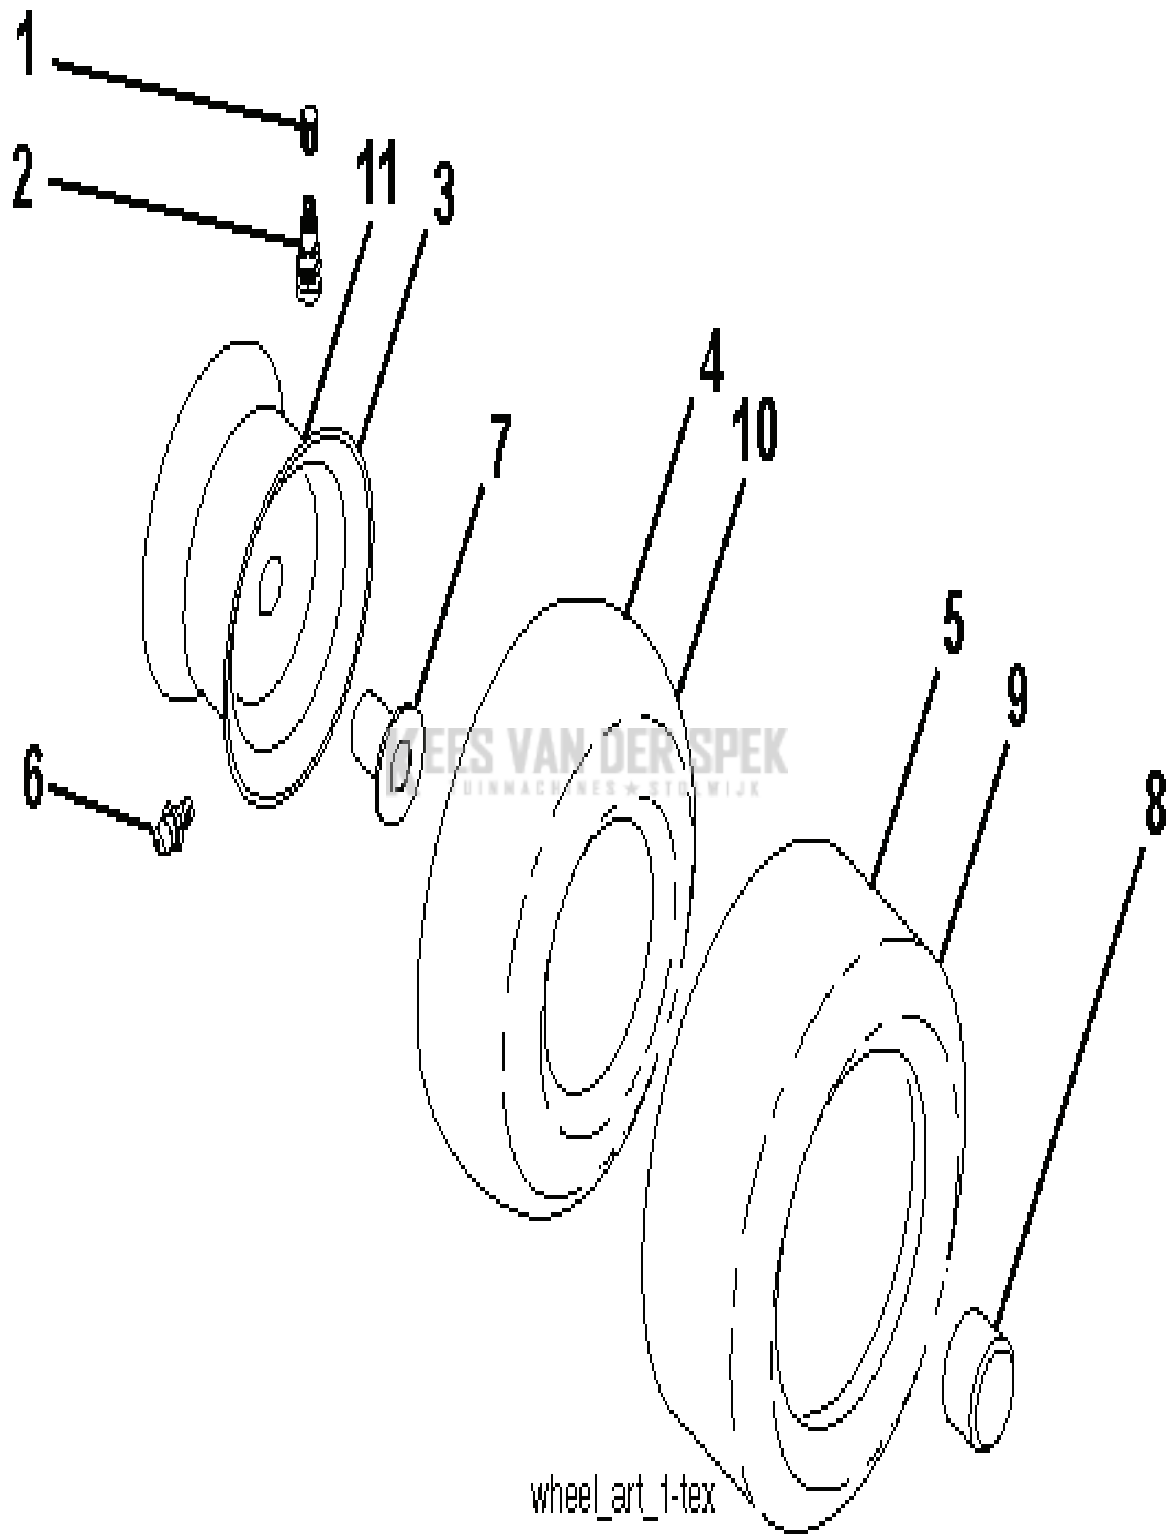

KAN DER SPEK
INNES *STOLWIJK

TRACTORS/RIDE MOWERS

PXM_REF	PXM_PARTNO	DESCRIPTION	PXM_REMARK	QTY.
241	532152927	SCREW		1
242	532415598	SLANGAANSLUITING		1
--	587253301	SPIJL	For 96041038300. 96041038301. MANDREL ASSEMBLY (Includes Housing (Key #14), Shaft Assembly (Key #13) and Bearing Only (Key # 15) - Pulley/Nut/ Washer and Blade Bolt/ Washers Not Included).	1