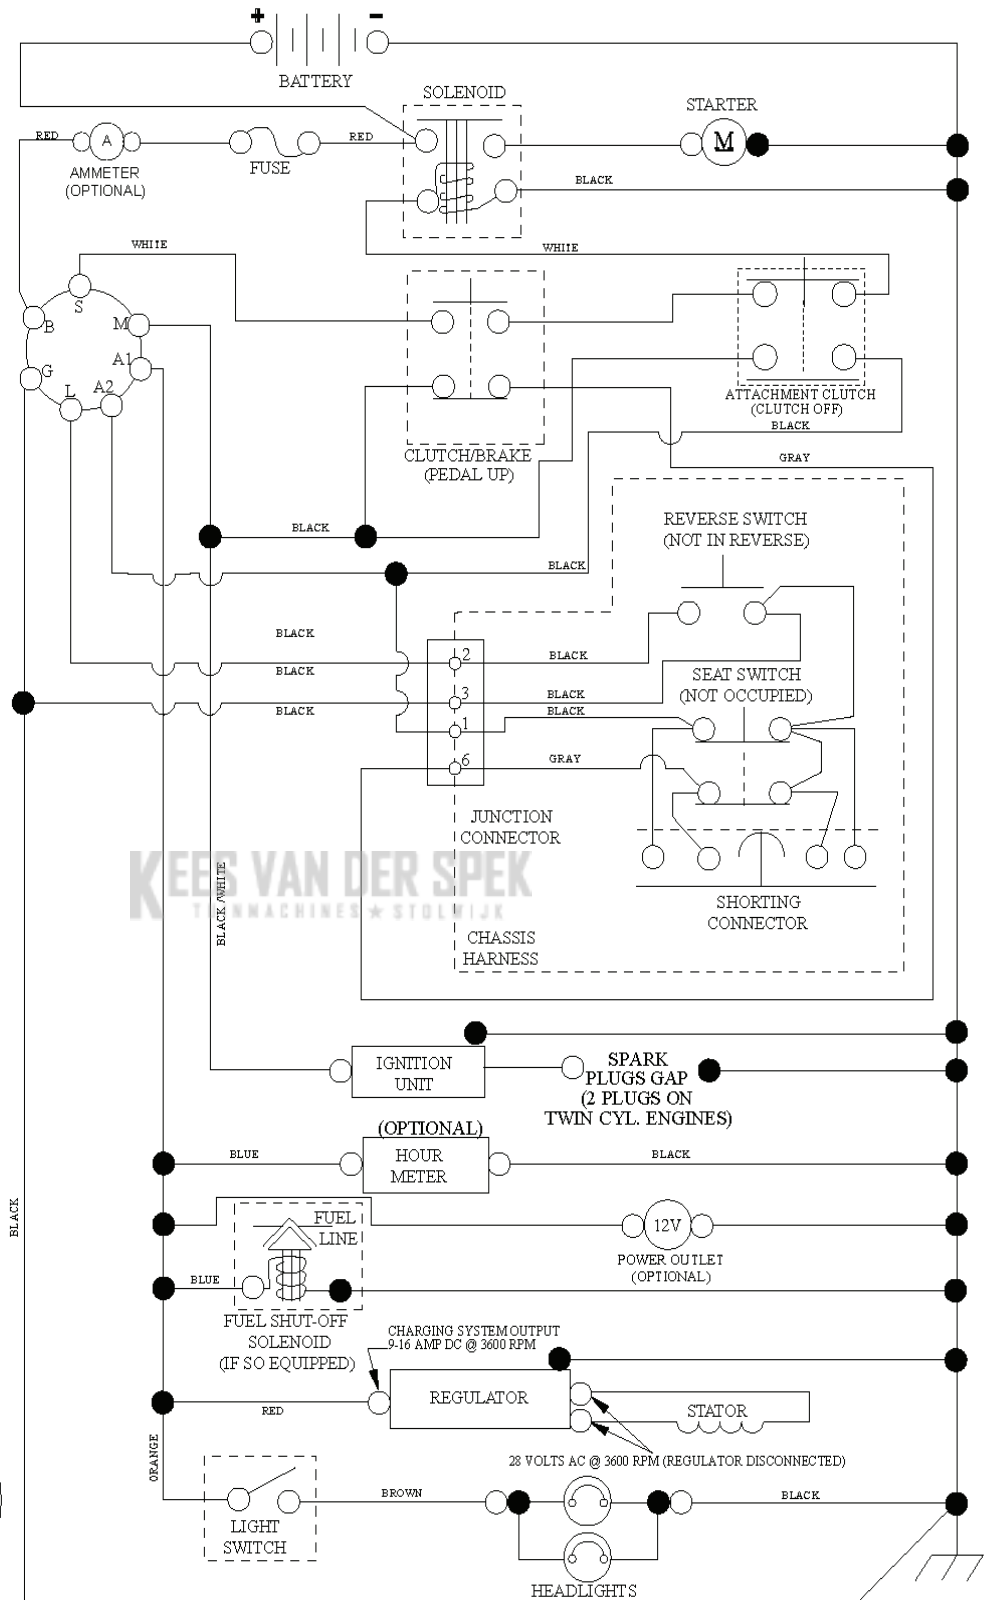

IGNITION SWITCH

POSITION	CIRCUIT "MAKE"
OFF	M+G+A1
RUN/OVERRIDE	B+A1
RUN	B+A1 L+A2
START	B + S + A1

WIRING INSULATED CLIPS
 NOTE: IF WIRING INSULATED CLIPS WERE REMOVED FOR SERVICING OF UNIT, THEY SHOULD BE RE-INSTALLED TO PROPERLY SECURE YOUR WIRING.

KEES VAN DER SPEK
TUINMACHINES ★ STOLWIJK

For 96041042900

IGNITION SWITCH

POSITION	CIRCUIT "MAKE"
OFF	M+G+A1
RUN/OVERRIDE	B+A1
RUN	B+A1 L+A2
START	B + S + A1

03107

CHASSIS HARNESS CONNECTOR (MATING SIDE)

DASH HARNESS CONNECTOR (MATING SIDE)