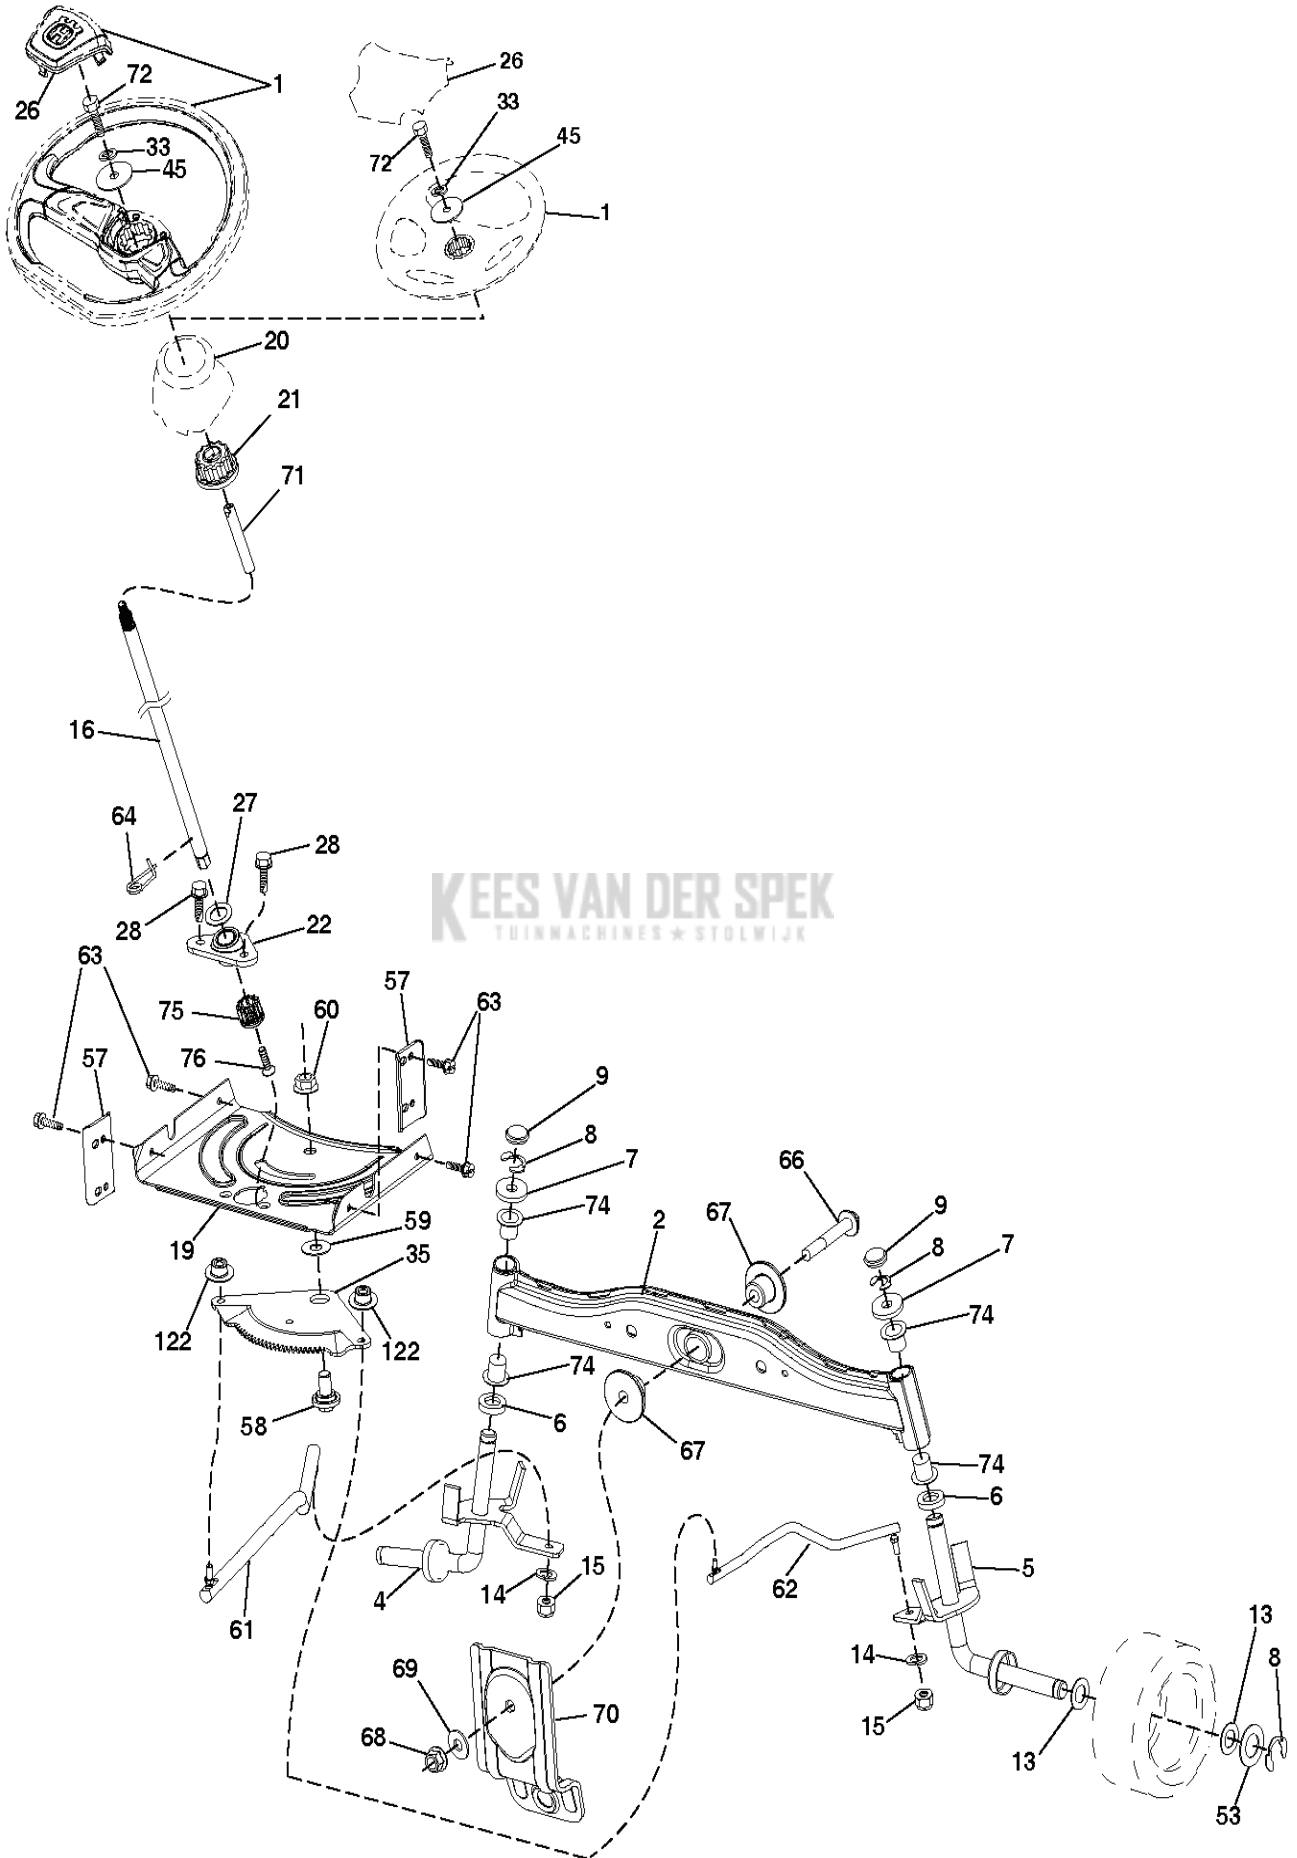

TRACTORS/RIDE MOWERS

PXM_REF	PXM_PARTNO	DESCRIPTION	PXM_REMARK	QTY.
1	532439997	STUURWIEL	For 96041036700, 96041038300, 96041036701, 96041036702, 96041038301, 96041041700	1
1	597866101	SERVICE KIT	For 96041042100, 96041042900	1
2	532418168	AS		1
4	532403087	SPINDEL		1
5	532403088	SPINDEL		1
6	532006266	RING		1
7	532121748	RING		1
8	812000029	RETAINER RING		1
9	532121232	NAAFDOP		1
13	532121749	RING		1
14	596238701	RING		1
15	873540600	MOER		1
16	585869202	AS		1
19	532194729	PLAAT		1
20	532441425	DEKSEL		1
21	532186737	ADAPTER		1
22	585029802	LAGER		1
26	532439743	NAAFDOP	For 96041036700, 96041038300, 96041036701, 96041036702, 96041038301, 96041041700	1
26	594949101	KAP	For 96041042100, 96041042900, 96041045400	1
27	819211616	RING	For 96041036700, 96041038300, 96041036701, 96041036702, 96041038301	1
27	596933401	RING	For 96041041700, 96041042100, 96041042900, 96041045400	1
28	817000612	SCREW		1
33	810040500	RING	For 96041036700, 96041038300, 96041036701	1
33	539990187	RING	For 96041036702, 96041038301, 96041041700	1
33	596238801	RING	For 96041042100, 96041042900, 96041045400	1
35	532194732	PLAAT		1
45	819113812	RING	For 96041036700, 96041038300, 96041036701, 96041036702, 96041038301	1
45	596040001	RING	For 96041041700, 96041042100, 96041042900, 96041045400	1
53	532188967	RING		1
57	532407465	BEVESTIGING		1
58	532194747	BOUT		1
59	532194748	RING		1
60	873971000	MOER		1
61	532194740	SCHAKEL	For 96041036700, 96041038300, 96041036701, 96041036702, 96041038301, 96041041700	1
61	597047802	VERBINDING	For 96041042900, 96041045400, 96041042100	1
62	532194741	SCHAKEL	For 96041036700, 96041038300, 96041036701, 96041036702, 96041038301, 96041041700	1
62	597047902	VERBINDING	For 96041042900, 96041045400, 96041042100	1

KAN DER SPEK
CHINES * STOLWIJK