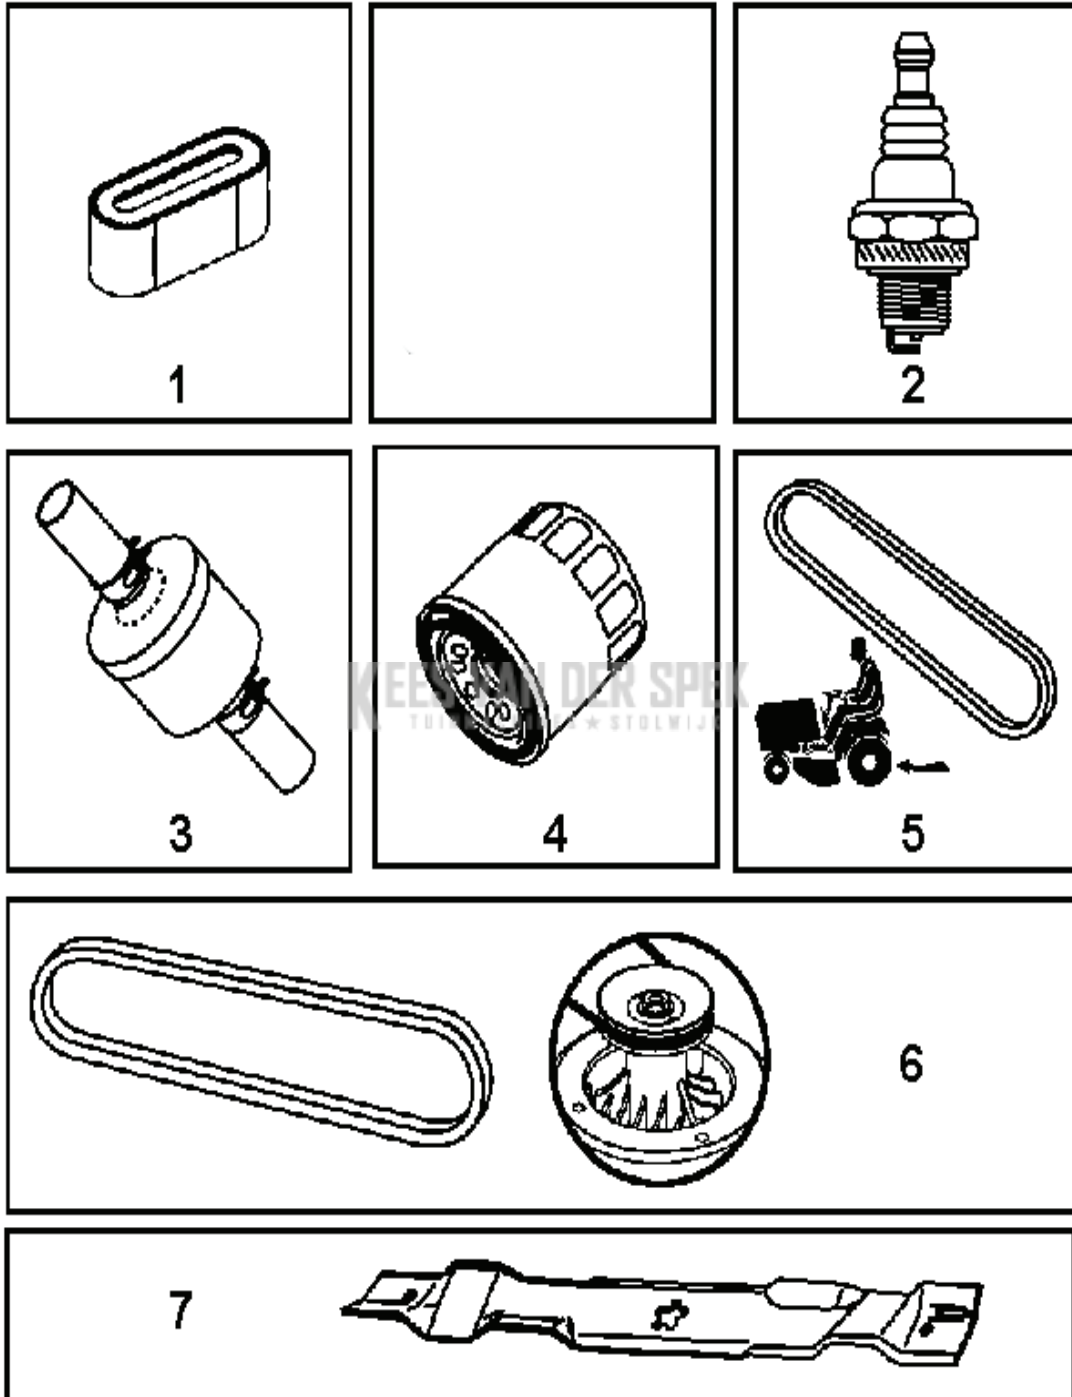

TRACTORS/RIDE MOWERS

PXM_REF	PXM_PARTNO	DESCRIPTION	PXM_REMARK	QTY.
1	585400201	LUCHTFILTER	For all EXCEPT 96041042900	1
1	590973101	LUCHTFILTER	For 96041042900, 96041045400	1
2	531029975	BOUGIE	For all EXCEPT 96041042900	1
2	591165501	VONKENVANGER	For 96041042900, 96041045400	1
3	582288363	BRANDSTOFFILTER	For all EXCEPT 96041042900	1
3	591165801	BRANDSTOFFILTER	For 96041042900, 96041045400	1
4	585730401	OLIEFILTER	For all EXCEPT 96041042900	1
4	591165901	OLIEFILTER	For 96041042900, 96041045400	1
5	592855001	RIEM	For 96041036700, 96041038300, 96041036701, 96041038301	1
5	581603801	RIEM	For 96041036702	1
5	592855201	RIEM	For 96041041700, 96041042100, 96041042900, 96041045400	1
6	532408381	RIEM	For all EXCEPT 96041036702	1
6	532429636	RIEM	For 96041036702	1
7	581116302	MES	For all EXCEPT 96041036702	1
7	532138971	MES	For 96041036702	1