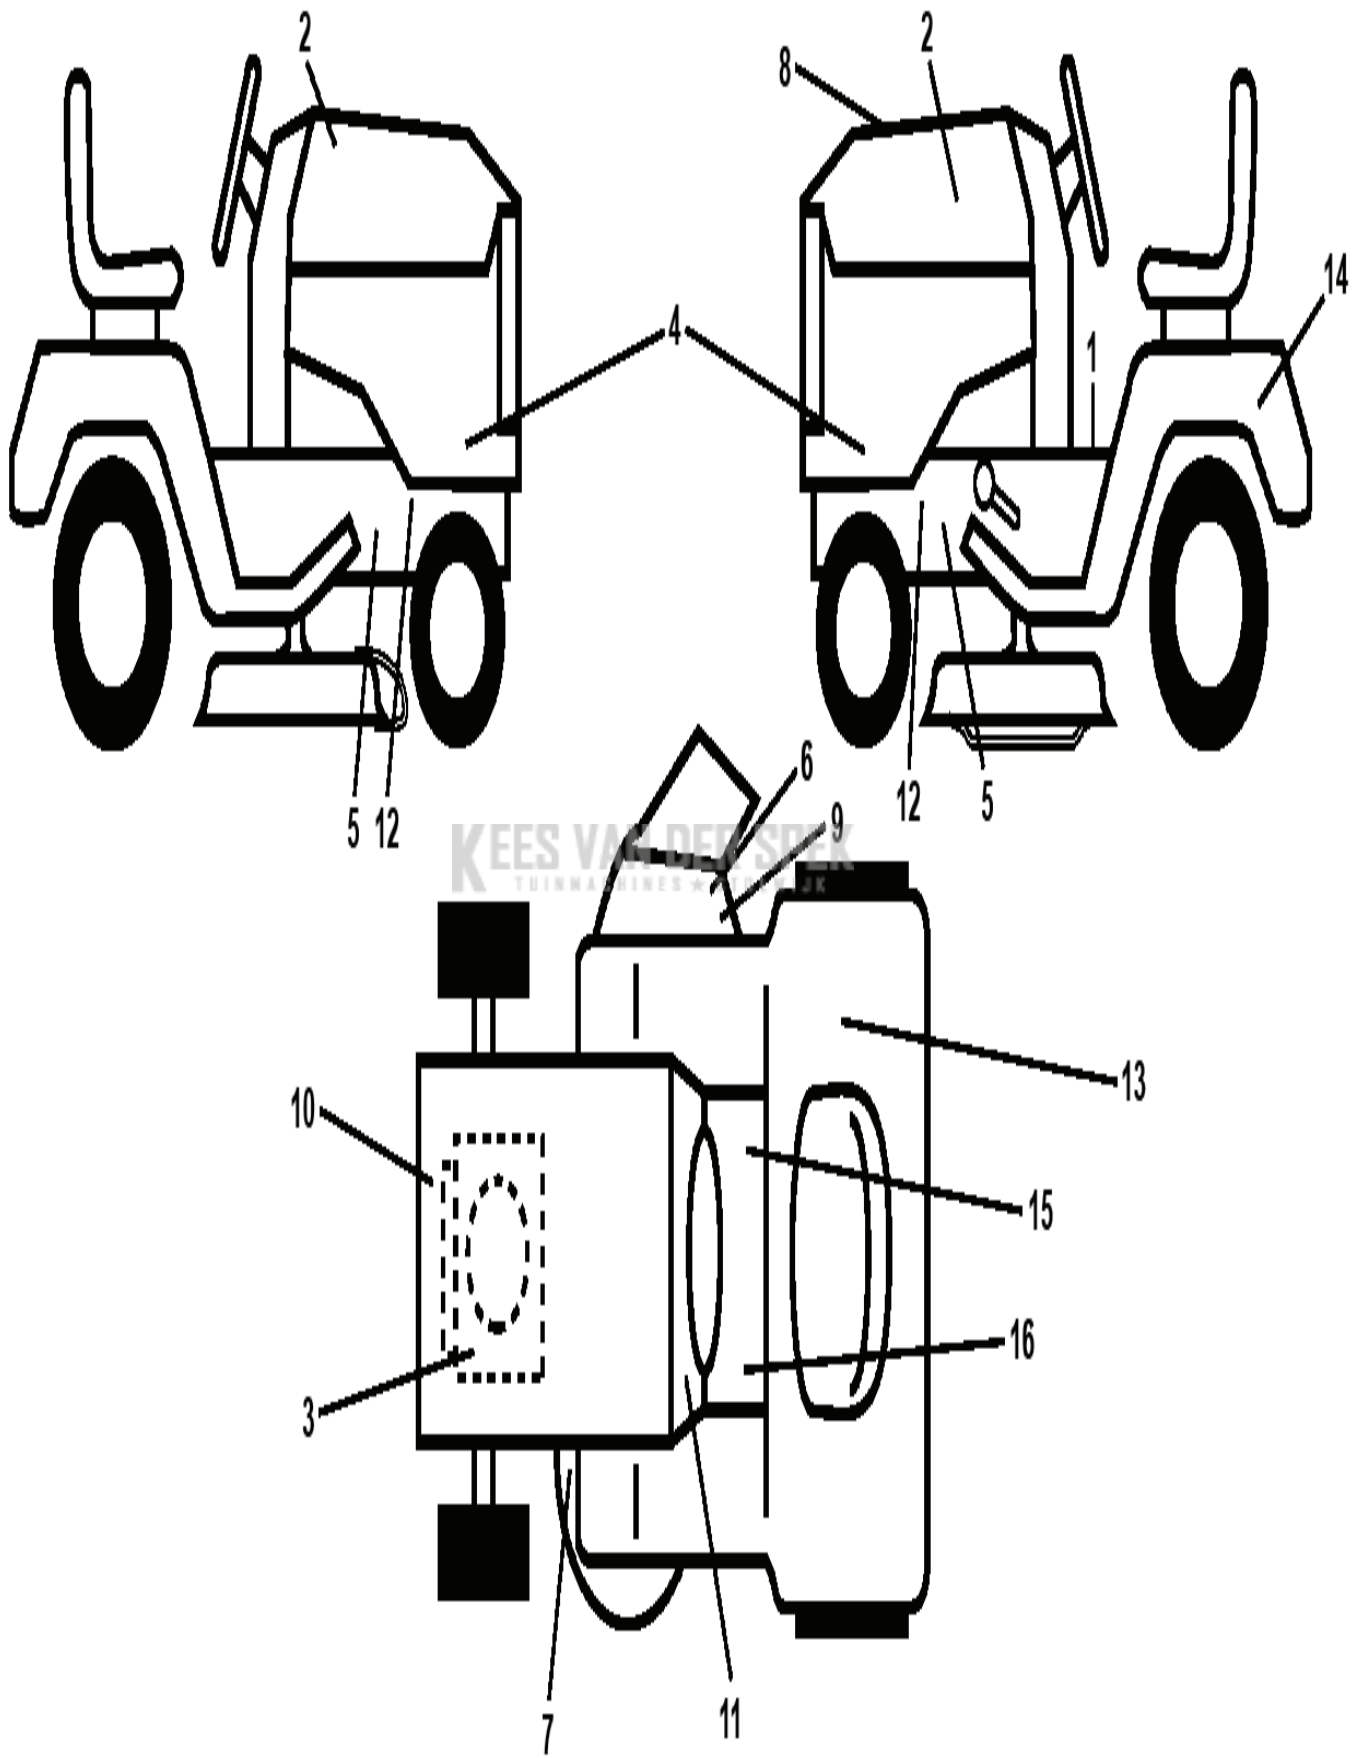

TRACTORS/RIDE MOWERS

PXM_REF	PXM_PARTNO	DESCRIPTION	PXM_REMARK	QTY.
1	581578101	STICKER	For 96041036700, 96041038300, 96041036701	1
1	586350601	STICKER	For 96041036702, 96041038301, 96041041700, 96041042100, 96041045400	1
1	586047302	STICKER	For 96041042900	1
2	581627301	STICKER	For 96041036700, 96041038300, 96041036701, 96041036702, 96041038301, 96041041700	1
2	501131401	STICKER	For 96041042100, 96041042900, 96041045400, 96041041700	1
3	581579701	STICKER		1
4	587407301	STICKER		1
5	581579601	STICKER		1
5	581579602	STICKER		1
6	584904601	STICKER		1
6	584904602	STICKER		1
7	581580003	STICKER		1
7	531229003	STICKER		1
8	587395901	STICKER	For 96041036700, 96041036701, 96041036702	1
8	588738701	STICKER	For 96041038300, 96041038301	1
8	593884101	STICKER	For 96041041700	1
8	595838301	STICKER	For 96041042100	1
8	597570801	STICKER	For 96041042900, 96041045400	1
9	581579201	STICKER		1
10	587731201	STICKER	For 96041036700, 96041036701, 96041036702, 96041041700, 96041042100	1
10	501686301	STICKER	For 96041038300, 96041038301	1
11	586066201	STICKER	For all EXCEPT 96041042900, 96041042100, 96041045400	1
12	581579801	STICKER	For 96041036700, 96041036701, 96041036702, 96041042100, 96041045400	1
13	501082601	STICKER	For 96041038300, 96041038301, 96041041700	1
14	532145005	STICKER	For 96041036700, 96041038300, 96041036701, 96041036702, 96041038301	1
15	581578001	STICKER	For 96041036700, 96041038300, 96041036701	1
16	581724001	STICKER	For 96041036700, 96041038300, 96041036701	1
--	581724801	STICKER		1
--	581724802	STICKER		1
--	581724601	STICKER		1
--	532439681	PLAAT		1
--	532439966	KUSSEN	For 96041036700, 96041036701	1
--	532439682	KUSSEN		1

KONINKRIJK DER SPEK
CHINES * STOLWIJK