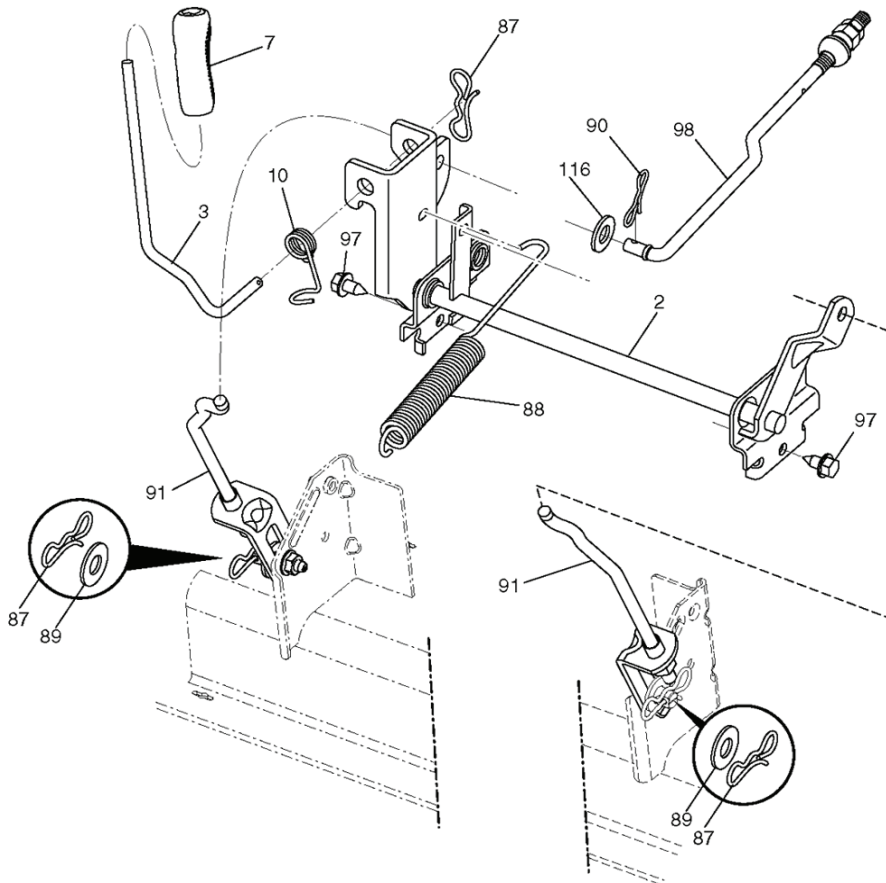

*Key 91 may be substituted for Key 101

For 96041036700, 96041036701, 96041036702, 96041042100