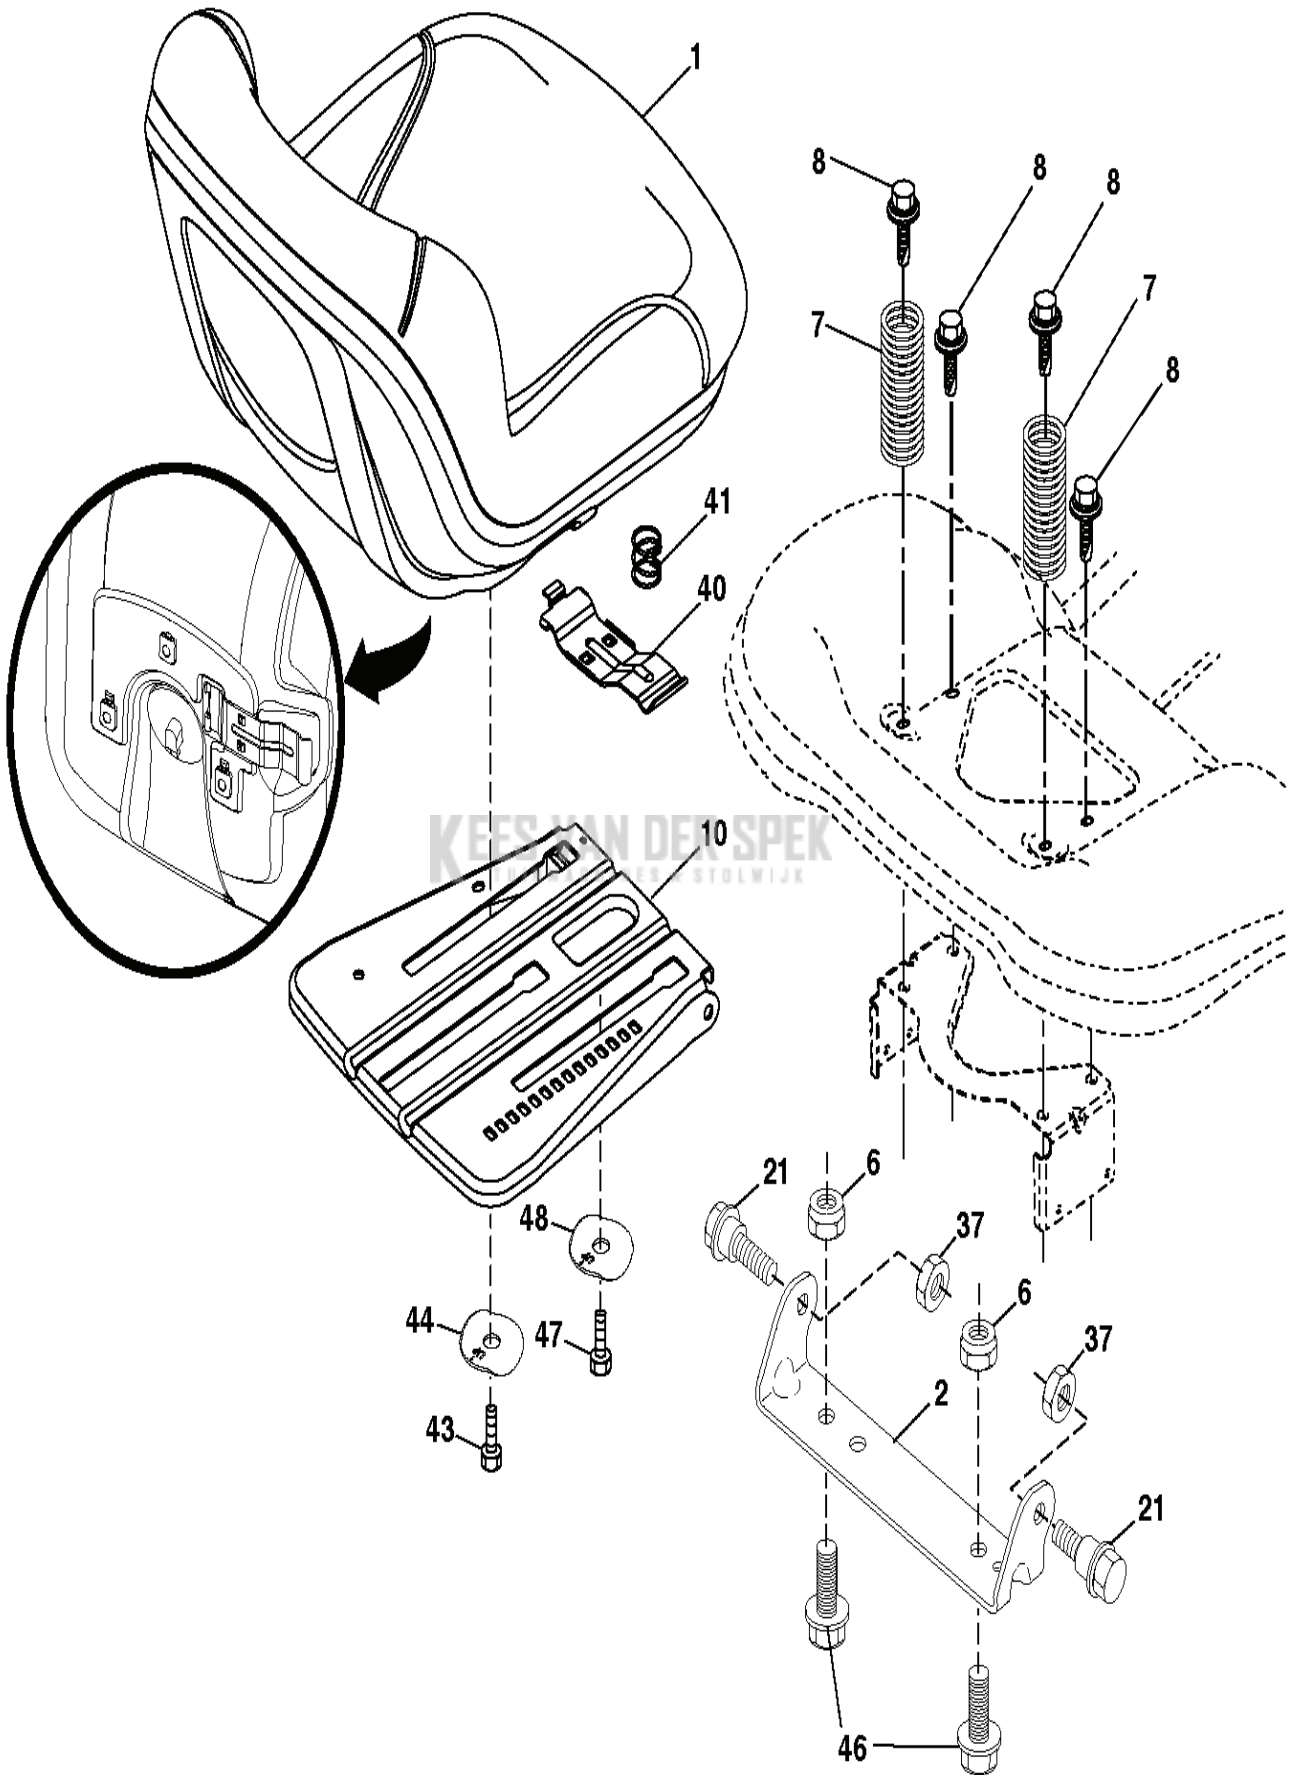

TRACTORS/RIDE MOWERS

PXM_REF	PXM_PARTNO	DESCRIPTION	PXM_REMARK	QTY.
1	583544801	SEAT.TH110MS498.GRY.HUSQ.TEX	For 96041036700, 96041036701, 96041036702	1
1	532439819	ZITTING	For 96041038300, 96041038301, 96041041700, 96041042100, 96041042900, 96041045400	1
2	532180166	BEVESTIGING		1
6	873800600	MOER		1
7	587613301	VEER	For 96041036700, 96041038300, 96041036701	1
7	589483501	VEER	For 96041036702, 96041038301, 96041041700, 96041042100, 96041042900, 96041045400	1
8	532171877	BOUT		1
10	596768801	MODULE		1
21	587907801	BOUT		1
37	596040501	LOCK NUT	For 96041036700, 96041038300, 96041036701, 96041036702, 96041038301	1
37	596583702	MOER	For 96041041700, 96041042100, 96041042900, 96041045400	1
40	532197661	HENDEL	For 96041036700, 96041038300, 96041036701, 96041036702, 96041038301	1
40	595088102	HENDEL	For 96041041700, 96041042100, 96041042900, 96041045400	1
41	532198200	VEER		1
43	874760612	BOUT	For 96041036702, 96041038301, 96041041700, 96041042100, 96041042900	1
44	819133812	RING	For 96041036700, 96041038300, 96041036701	1
44	501051801	RING	For 96041036702, 96041038301, 96041041700, 96041042100, 96041042900	1
46	588090401	BOUT		1
47	874760612	BOUT	For 96041036702, 96041038301, 96041041700, 96041042100, 96041042900	1
48	501051801	RING	For 96041036702, 96041038301, 96041041700, 96041042100, 96041042900	1
	PXM_PARTNO		PXM_REMARK	
	PXM_PARTNO		PXM_REMARK