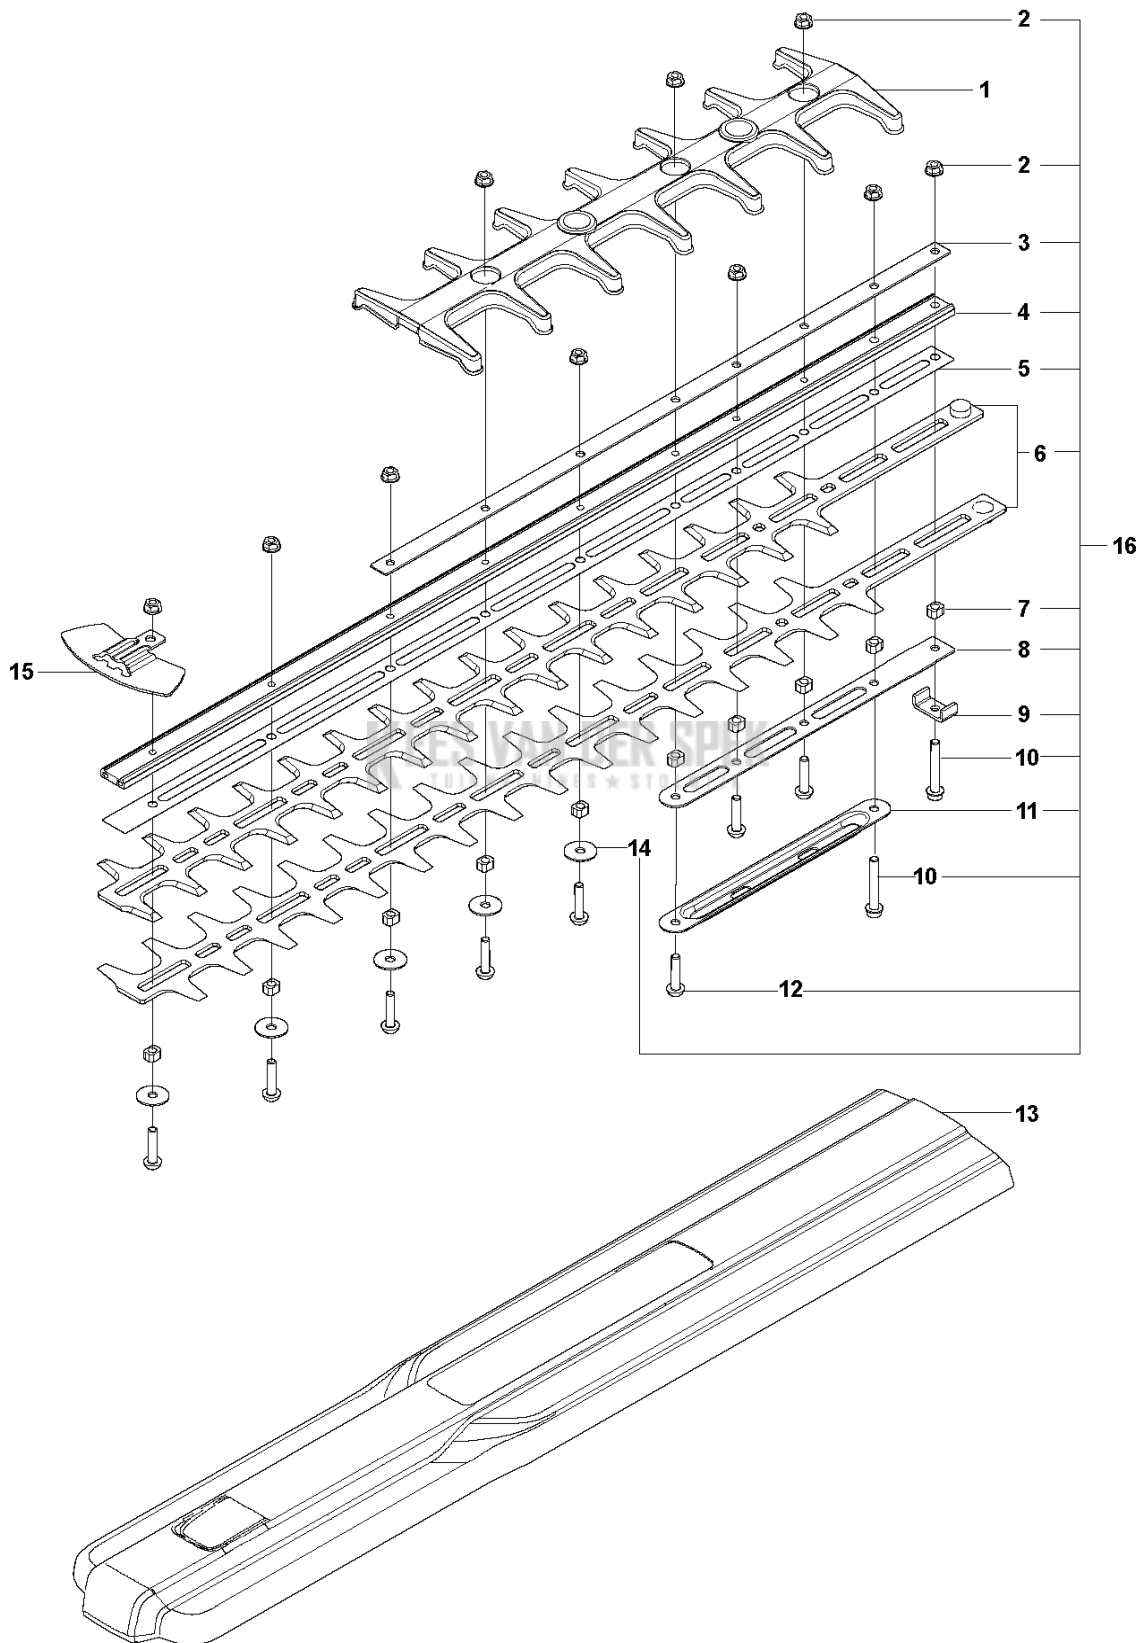

L 522HD60X
CUTTING EQUIPMENT

HEDGE TRIMMERS/POLE HEDGE TRIMMERS

PXM_REF	PXM_PARTNO	DESCRIPTION	PXM_REMARK	QTY.
1	598776001	BESCHERMSTANG		1
2	592751301	MOER		10 16
3	592848701	ZAAGBLADPLAAT		1 16
4	590327101	ZAAGBLAD		1 16
5	590327501	SLUITPLAAT		1 16
6	597021801	BLADE KIT		1 16
7	592654301	AFSTANDRING		10 16
8	590328201	ZAAGBLADPLAAT		1 16
9	590339301	BEVESTIGING		1 16
10	525755109	SCHROEF ITXSCFM		2 16
11	592889401	ZAAGBLADPLAAT		1 16
12	592732501	SCREW		8 16
13	590651401	TRANSPORTBESCHERMING		1
14	592738101	RING		5 16
15	590712601	BESCHERMING		1
16	597254301	MAAIDEKIT		1