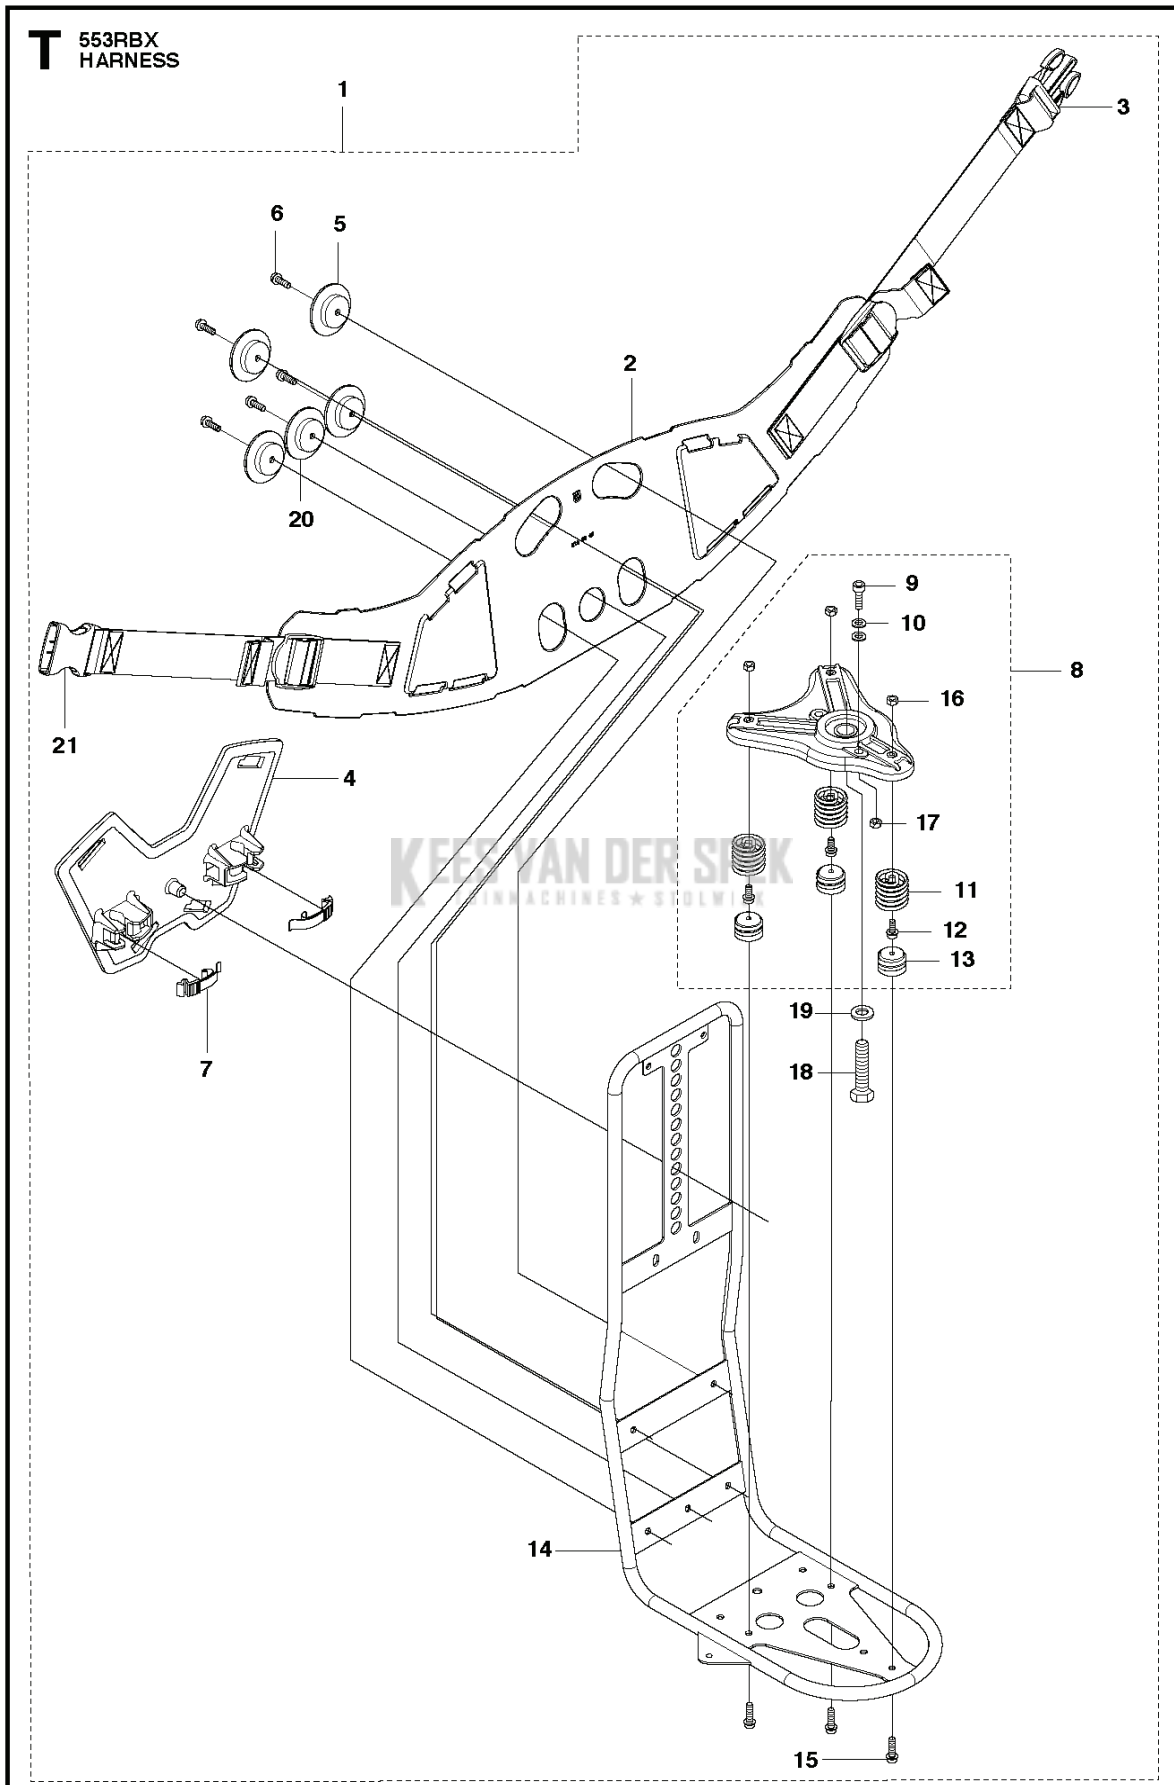

BRUSHCUTTERS/CLEARING SAWS

PXM_REF	PXM_PARTNO	DESCRIPTION	PXM_REMARK	QTY.
1	593700201	DRAAGSTEL COMPL.		1
2	522487401	RIEM		1 1
3	537305401	GESP		1 1
4	521909501	BACKPLATE		1 1
5	521887701	DOORVOER		4 1
6	503200305	SCHROEF IHSCFM		5 1
7	503740102	SNAPSLUITING		2 1
8	522483902	HOUDER COMPL.		1 1
9	725537006	SCHROEF IHSCM		1 1.8
10	734115201	RING		2 1.8
11	522028801	VEER		3 1.8
12	503200312	SCHROEF IHSCFM		3 1.8
13	521910301	VEERHOUDER		3 1.8
14	510363602	FRAME		1 1
15	503210619	SCHROEF IHSCM		3 1
16	731231401	ZESKANT MOER		3 1.8
17	731231601	ZESKANT MOER		1 1.8
18	516067201	BOUT		1 1
19	516078901	RING		1 1
20	577256101	GELEIDER		1 1
21	537305301	GESP		1

KEES VAN DER SPEK
TUINMACHINES ★ STOLWIJK