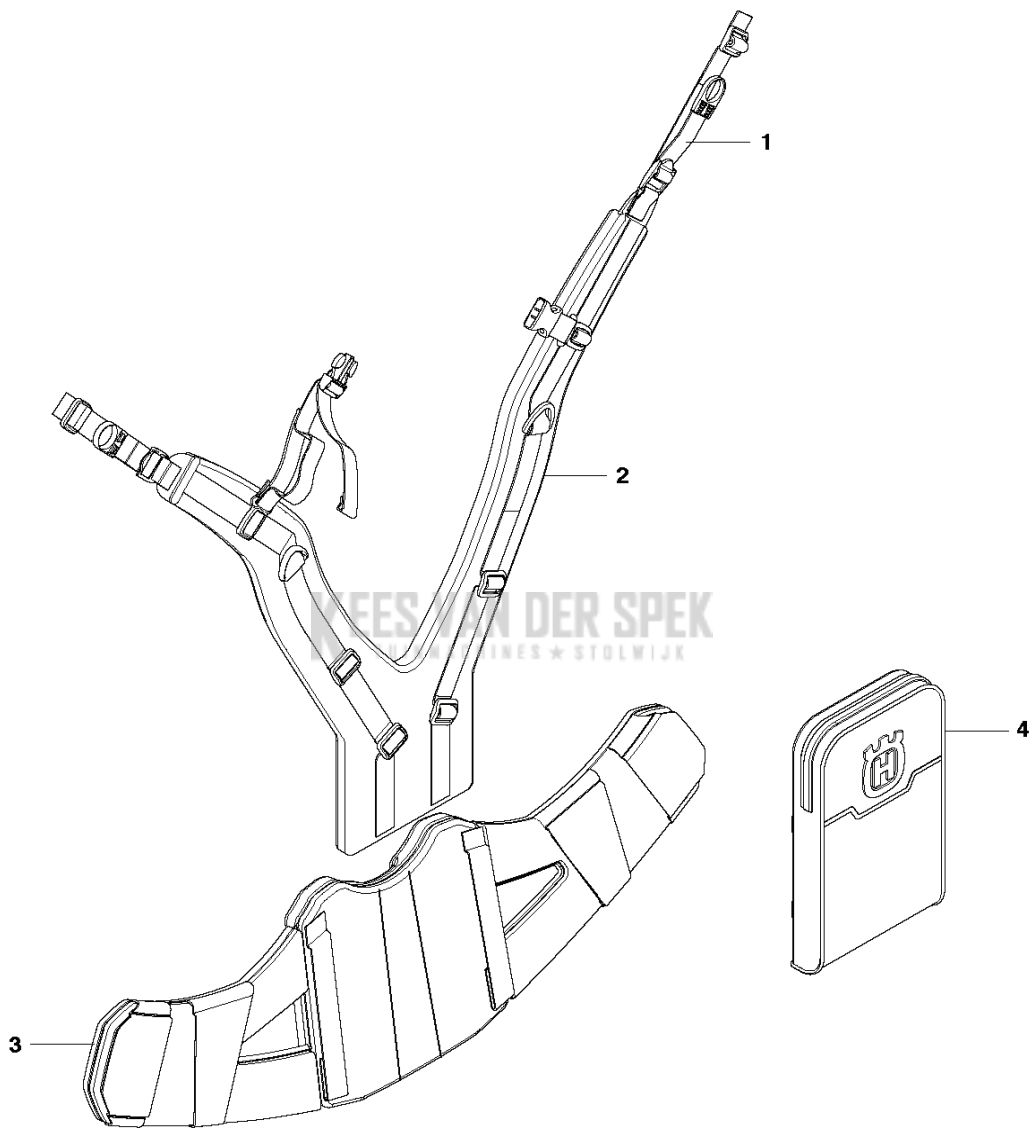

U 553RBX
HARNESS

BRUSHCUTTERS/CLEARING SAWS

PXM_REF	PXM_PARTNO	DESCRIPTION	PXM_REMARK	QTY.
1	503996108	BAND		1
2	522920701	SCHOUDERRIEM		1
3	510364201	RIEM		1
4	575507801	TAS		1

KEES VAN DER SPEK
TUINMACHINES ★ STOLWIJK