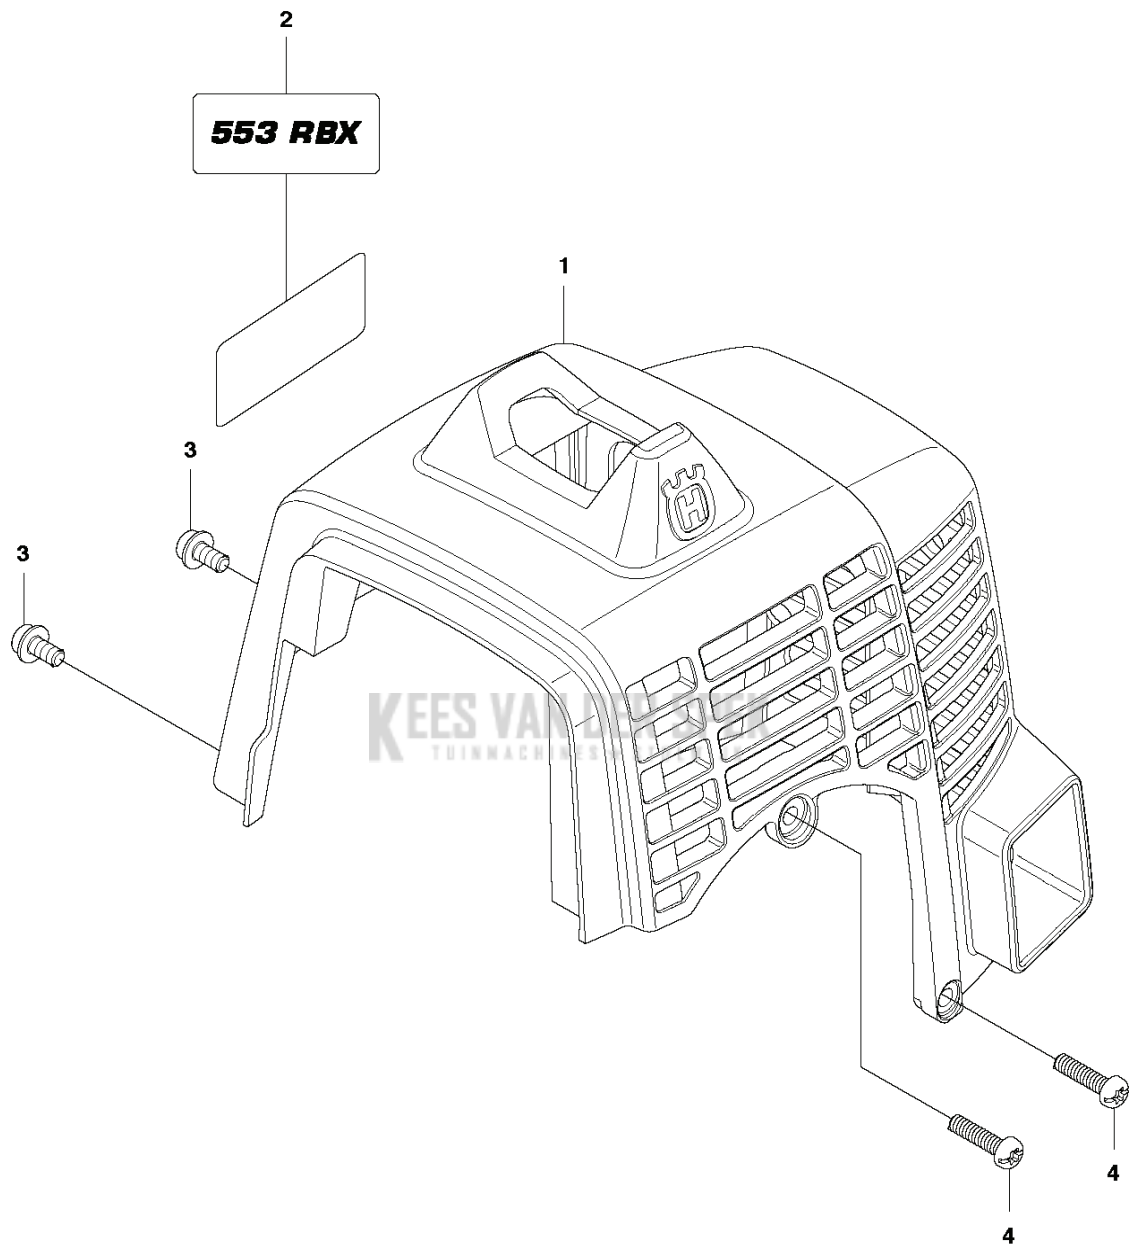

G 553RBX
CYLINDER COVER

BRUSHCUTTERS/CLEARING SAWS

PXM_REF	PXM_PARTNO	DESCRIPTION	PXM_REMARK	QTY.
1	510173201	CILINDERDEKSEL		1
2	579637101	STICKER		1
3	521515901	BOUT		2
4	521863601	SCREW		2

KEES VAN DER SPEK
TUINMACHINES ★ STOLWIJK