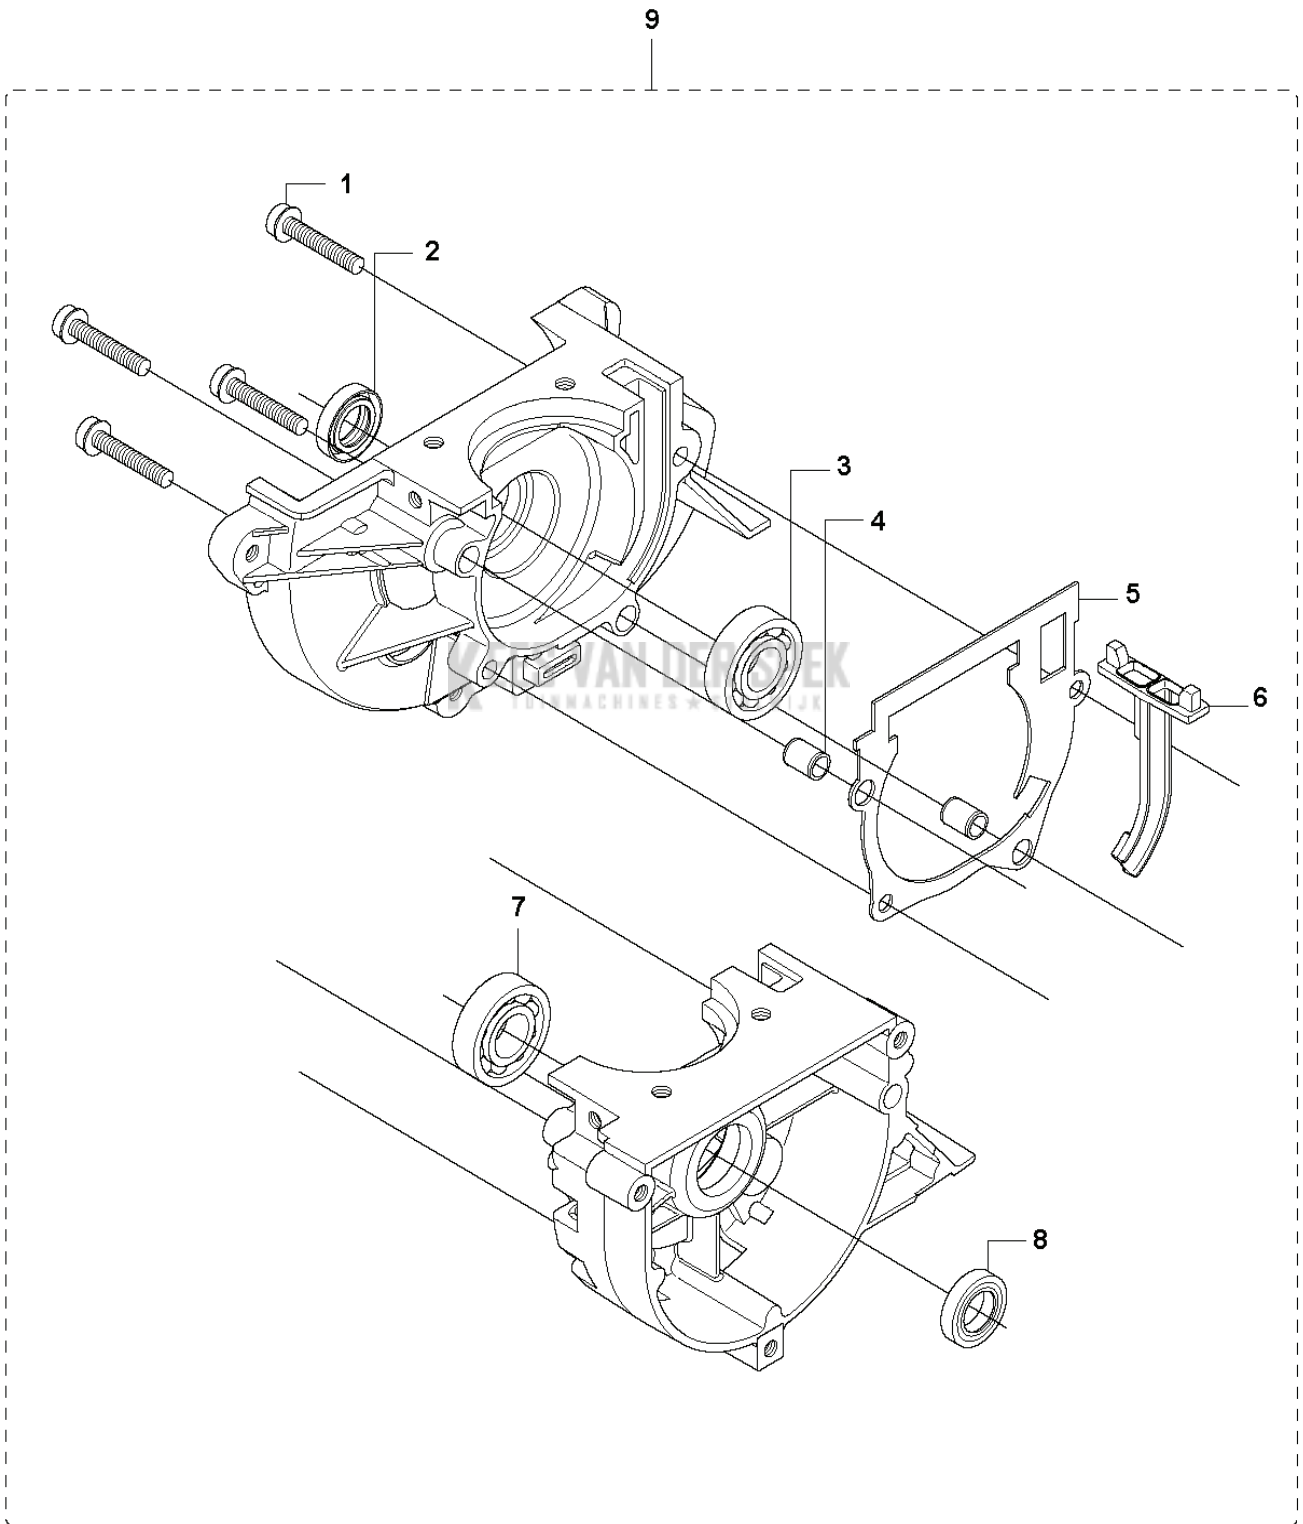

P 535 RX, 535 RJ, 535 RXT, 535 LS
CRANKCASE

BRUSHCUTTERS/CLEARING SAWS

PXM_REF	PXM_PARTNO	DESCRIPTION	PXM_REMARK	QTY.
1	503200230	SCHROEF IHSCFM		4 9
2	503260202	SEALING RING		1 9
3	738210110	KOGELLAGER		1 9
4	593806001	GELEIDEHULS		2 9
5	593777601	PAKKING		1 9
6	537324201	INVOEGEN		1 9
7	738210110	KOGELLAGER		1 9
8	503260202	SEALING RING		1 9
9	544038901	CARTER COMPL.		1