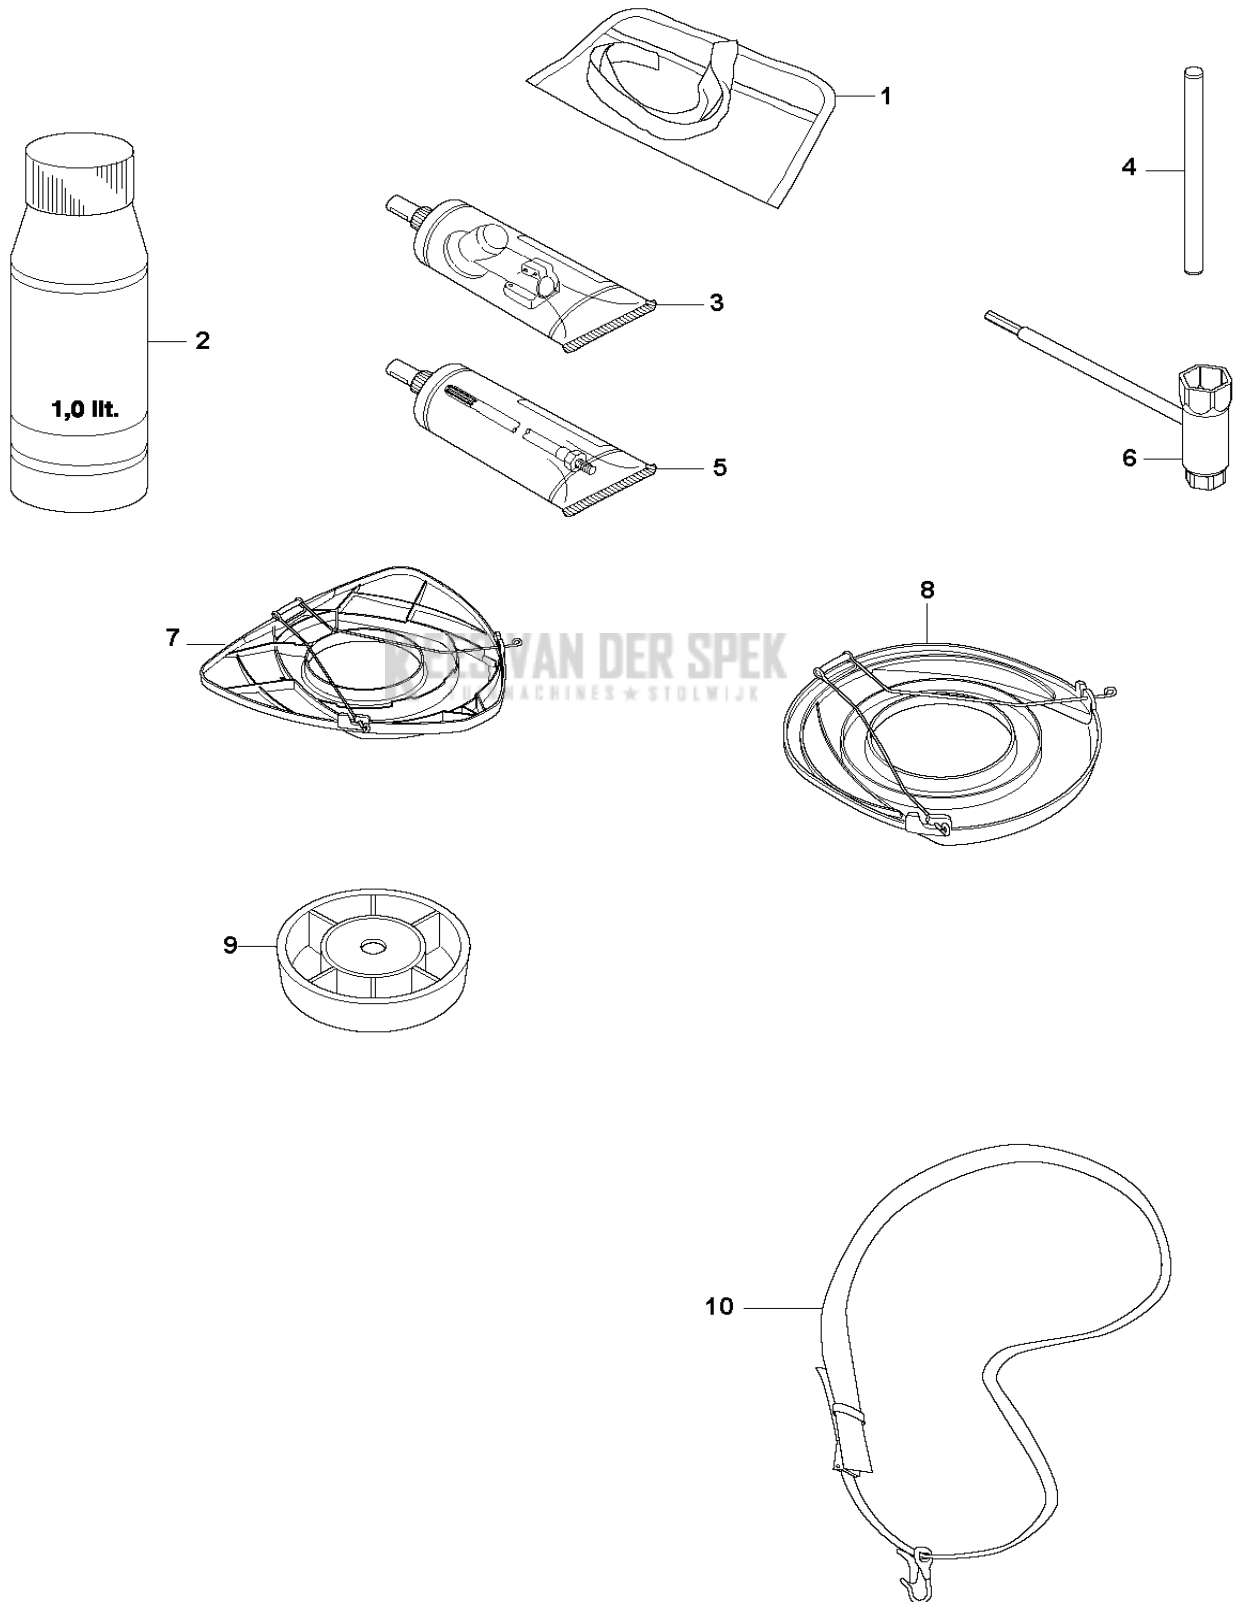

R2 535 RX, 535 RJ, 535 RXT, 535 LS
ACCESSORIES

BRUSHCUTTERS/CLEARING SAWS

PXM_REF	PXM_PARTNO	DESCRIPTION	PXM_REMARK	QTY.
1	501192201	GEREEDSCHAP		1
2	531009248	FILTER OLIE	Oil Airfilter	1
3	503976401	VET		1
4	502285901	STOP		1
5	503801701	VET		1
6	537362101	COMBINATIESLEUTEL		1
7	544359101	TRANSPORTBESCHERMING		1
8	537312901	TRANSPORTBESCHERMING	200-275 mm	1
9	503890102	DRAAISCHOTEL		1
10	537216201	DRAAGSTEL		1
10	537216202	DRAAGSTEL	USA	1