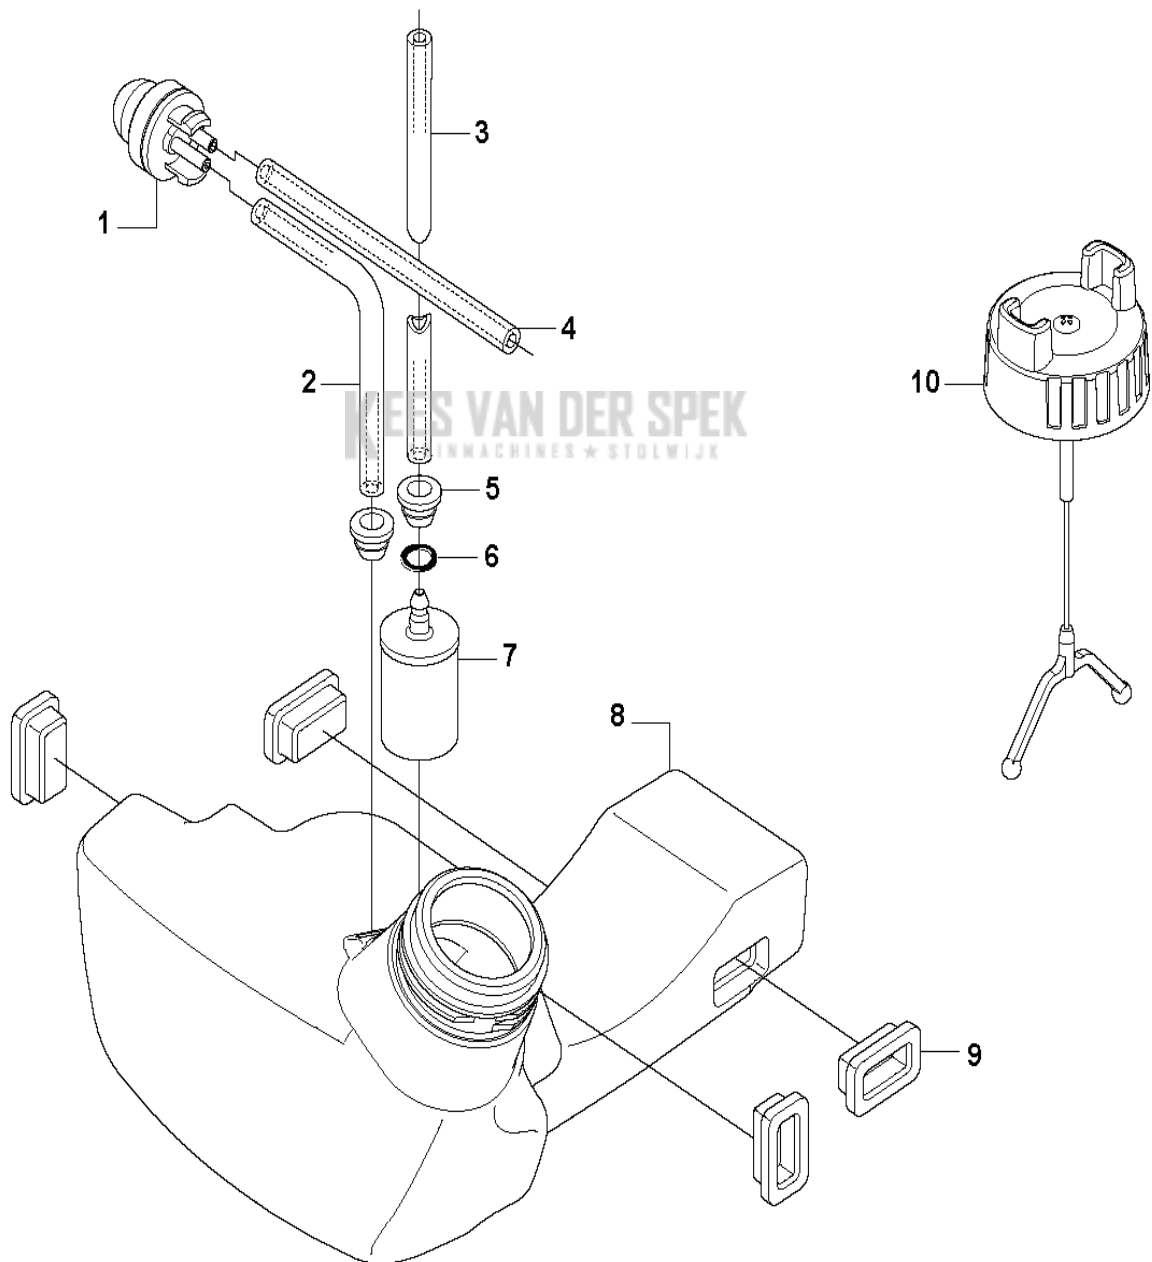

E 535 RX, 535 RJ, 535 RXT, 535 LS
FUEL TANK

BRUSHCUTTERS/CLEARING SAWS

PXM_REF	PXM_PARTNO	DESCRIPTION	PXM_REMARK	QTY.
1	503936601	PURGE		1
2	537042412	BRANDSTOFSLANG		1
3	537052301	BRANDSTOFSLANG		1
4	537042412	BRANDSTOFSLANG		1
5	503735801	BUSHING		2
6	537184901	O-RING		1
7	503443201	BRANDSTOFFILTER		1
8	544328801	TANK COMPL.		1
9	503911001	OPHANGING		4
10	590324801	TANKDEKSEL COMPL.		1