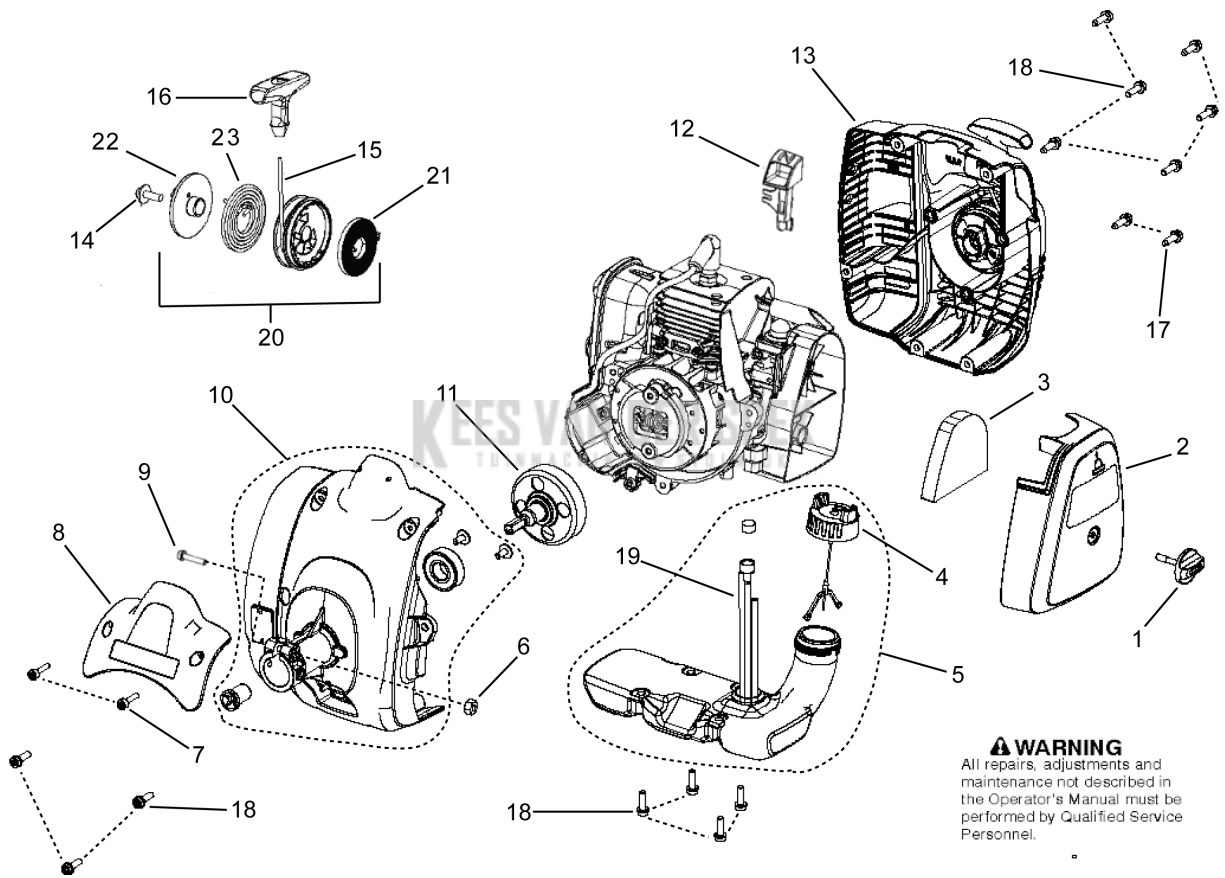

SPARE PARTS LIST

BRUSHCUTTERS/CLEARING SAWS

325 R, 967908401, 2018-11

HOUSING

325 R, 967908401, 2018-11

Ref	Part No	Description	Remark	QTY	KIT
1	537 21 32-09	KNOB		1	
2	524 85 38-01	FILTER COVER		1	
3	574 24 27-01	AIR FILTER		1	
4	574 16 23-04	TANK CAP ASSY		1	
5	545 00 80-94	FUEL TANK KIT		1	4, 19, fuel filter
6	731 23 14-01	HEXAGON NUT		1	
7	574 44 40-01	SCREW ITXSCT		1	
8	585 64 49-01	GUARD		1	
9	525 75 51-04	SCREW ITXSFCM		1	
10	584 99 38-01	CLUTCH COVER ASSY		1	
11	578 42 66-01	CLUTCH DRUM ASSY	CLUTCH DRUM	1	
12	524 85 37-01	CHOKE BUTTON		1	
13	580 29 40-01	STARTER ASSY		1	
14	545 11 28-01	SCREW		1	
15	545 00 80-79	KIT-ROPE		1	
16	575 48 95-01	STARTER HANDLE		1	
17	573 92 58-01	SCREW ITXSCT		1	
18	525 75 51-01	SCREW ITXSFCM		1	
19	545 00 80-96	FUEL LINE KIT		1	
20	585 53 03-01	STARTER PULLEY KIT		1	15,16,21
21	545 00 80-87	SPRING		1	
22	579 36 62-01	PULLEY		1	
23	578 46 51-01	SPRING		1	
-	574 60 39-01	FUEL FILTER		1	