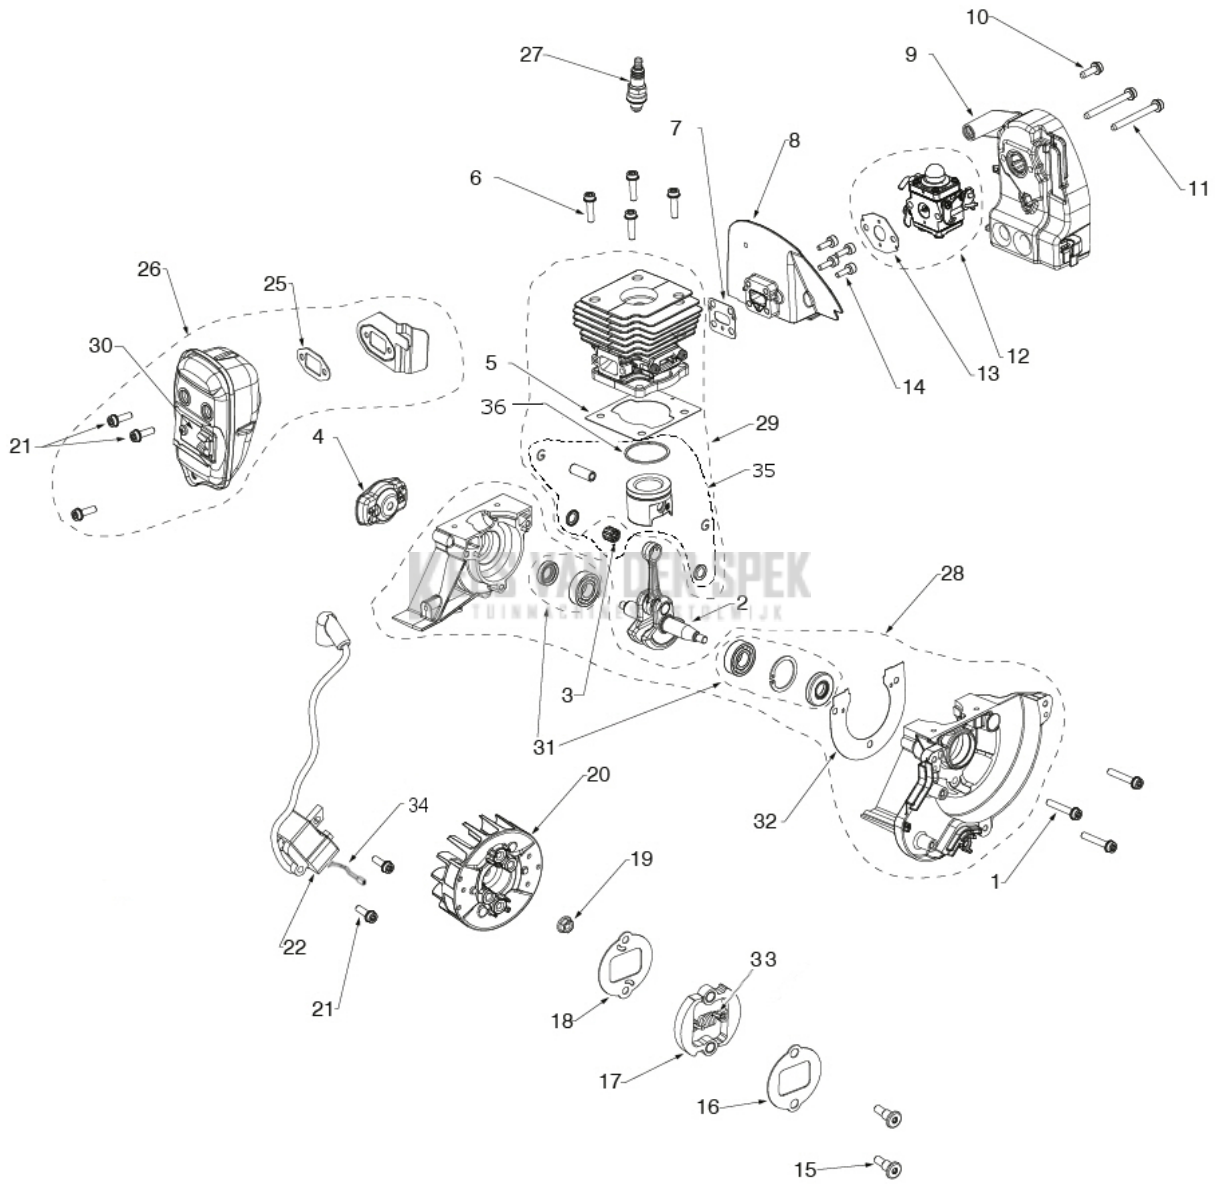

ENGINE

325 R, 967908401, 2018-11

Ref	Part No	Description	Remark	QTY	KIT
1	525 75 51-03	SCREW ITXSCFM		1	
2	522 92 89-03	CRANKSHAFT ASSY		1	
3	578 19 48-01	NEEDLE BEARING		1	
4	525 84 56-01	BRIDGE		1	
5	579 52 29-01	GASKET		1	
6	525 75 51-02	SCREW ITXSCFM		1	
7	579 62 26-03	GASKET		1	
8	579 62 25-01	INSULATION WALL		1	
9	580 98 55-01	FILTER HOLDER ASSY		1	
10	573 92 58-01	SCREW ITXSCFT		1	
11	573 92 58-02	SCREW ITXSCFT		1	
12	545 00 80-97	CARBURETOR KIT	CARBURETOR	1	
13	530 01 91-94	GASKET		1	
14	525 76 09-06	SCREW ITXSCM		1	
15	525 61 54-01	SCREW		1	
16	525 61 30-01	WASHER		1	
17	575 76 22-03	CLUTCH ASSY		1	33
18	525 61 29-01	WASHER		1	
19	731 71 16-51	HEXAGON NUT FLANGE		1	
20	510 08 82-02	FLYWHEEL		1	
21	525 75 51-01	SCREW ITXSCFM		1	
22	579 52 54-02	IGNITION MODULE		1	
25	580 98 58-01	GASKET		1	
26	501 17 43-01	MUFFLER KIT	RUSSIA & LATIN AMERICA ONLY	1	
26	545 00 80-98	MUFFLER KIT	ALL MARKETS EXCEPT RUSSIA & LATIN AMERICA	1	
27	545 00 80-93	SPARK PLUG	SPARK PLUG	1	
28	580 44 66-32	CRANKCASE ASSY	CRANKCASE	1	
29	545 00 80-91	PISTON + CYLINDER	PISTON & CYLINDER	1	
30	580 44 66-03	SPARK ARRESTER KIT	SPARK ARRESTOR (IF EQUIPPED)	1	
31	501 85 62-01	SEAL KIT		1	
32	579 52 28-01	GASKET		1	
33	587 03 70-01	SPRING		1	
34	584 99 39-02	SHORT CIRCUIT CABLE		1	
35	590 55 35-02	PISTON KIT	PISTON	1	
36	579 52 46-01	PISTON RING		1