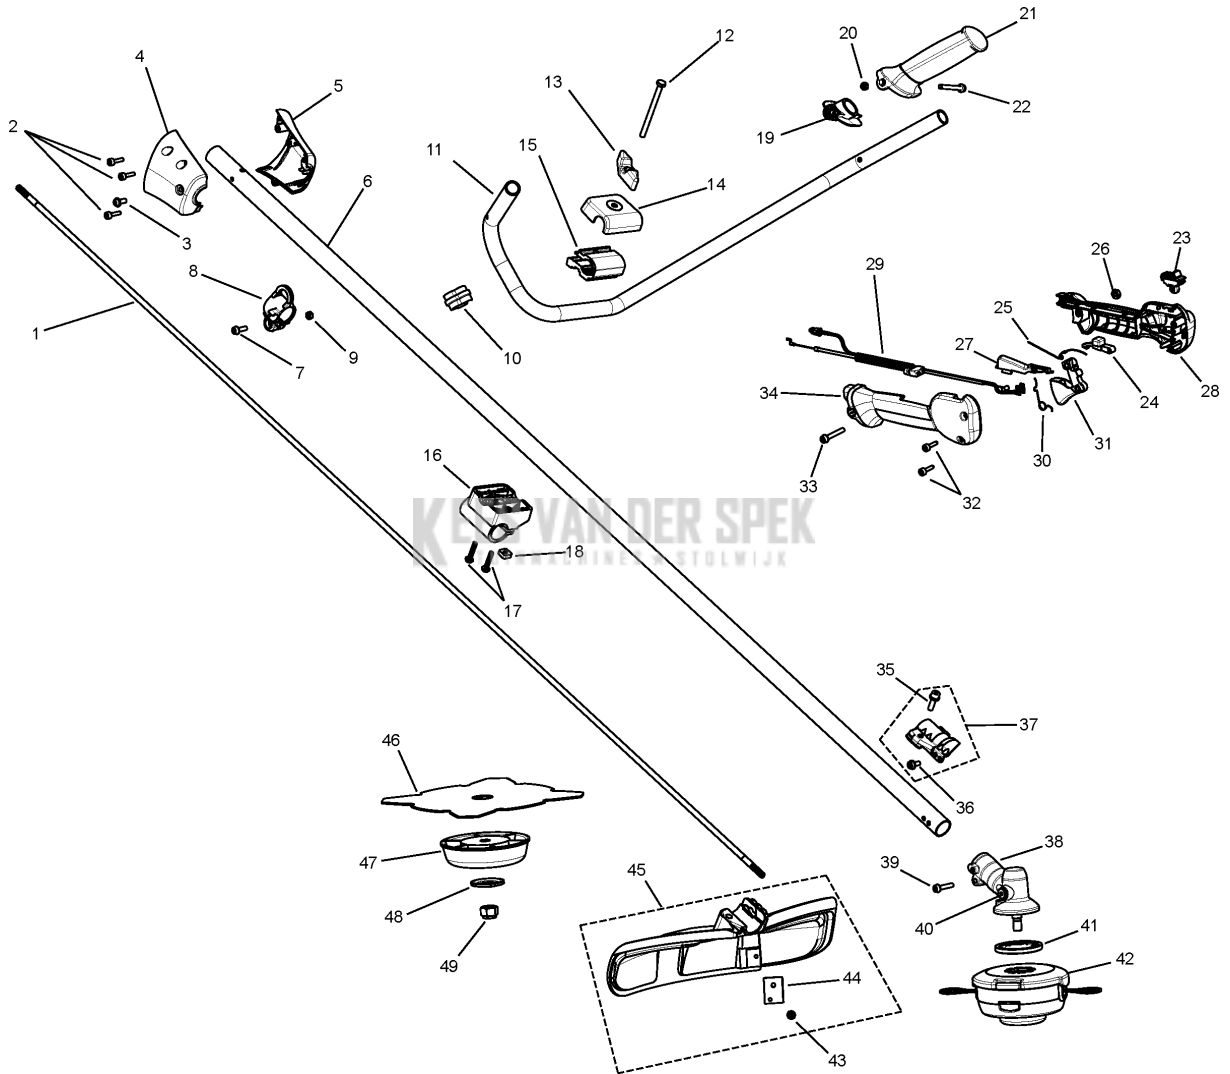

SPARE PARTS LIST

BRUSHCUTTERS/CLEARING SAWS

325 R, 967908401, 2018-11

HOUSING

325 R, 967908401, 2018-11

Ref	Part No	Description	Remark	QTY	KIT
1	537 21 32-09	KNOB		1	
2	524 85 38-01	FILTER COVER		1	
3	574 24 27-01	AIR FILTER		1	
4	574 16 23-04	TANK CAP ASSY		1	
5	545 00 80-94	FUEL TANK KIT		1	4, 19, fuel filter
6	731 23 14-01	HEXAGON NUT		1	
7	574 44 40-01	SCREW ITXSCT		1	
8	585 64 49-01	GUARD		1	
9	525 75 51-04	SCREW ITXSFCM		1	
10	584 99 38-01	CLUTCH COVER ASSY		1	
11	578 42 66-01	CLUTCH DRUM ASSY	CLUTCH DRUM	1	
12	524 85 37-01	CHOKE BUTTON		1	
13	580 29 40-01	STARTER ASSY		1	
14	545 11 28-01	SCREW		1	
15	545 00 80-79	KIT-ROPE		1	
16	575 48 95-01	STARTER HANDLE		1	
17	573 92 58-01	SCREW ITXSCT		1	
18	525 75 51-01	SCREW ITXSFCM		1	
19	545 00 80-96	FUEL LINE KIT		1	
20	585 53 03-01	STARTER PULLEY KIT		1	15,16,21
21	545 00 80-87	SPRING		1	
22	579 36 62-01	PULLEY		1	
23	578 46 51-01	SPRING		1	
-	574 60 39-01	FUEL FILTER		1	