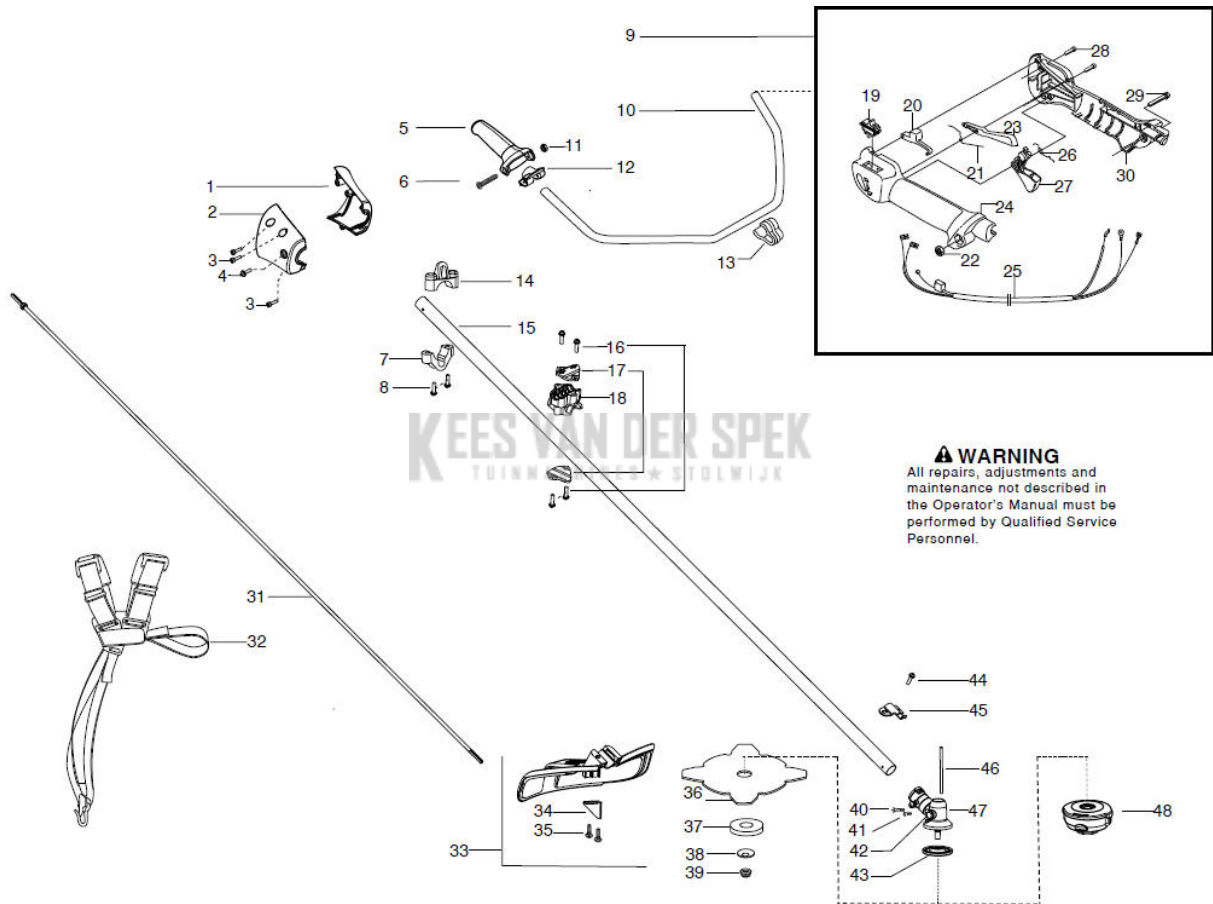

Ref	Part No	Description	Remark	QTY KIT
1	574 81 07-01	CONE		1
2	574 81 03-01	CONE		1
3	574 44 40-01	SCREW ITXSCT		1
4	584 29 40-01	SCREW ITXPANT		1
5	537 17 28-02	HANDLE		1
6	503 20 02-45	SCREW IHSCFM		1
7	545 05 66-01	CLAMP		1
8	530 01 59-40	SCREW		1
9	545 12 55-05	THROTTLE ASSY		1
10	502 19 95-04	HANDLEBAR		1
11	731 23 14-01	HEXAGON NUT		1
12	537 17 29-01	COVER		1
13	502 21 12-01	STAPLE		1
14	545 11 33-01	CLAMP		1
15	580 44 66-21	KIT		1
16	584 41 00-01	SCREW		1
17	530 05 85-63	BRACKET		1
18	545 05 85-01	BRACKET		1
19	537 41 90-01	SWITCH		1
20	537 16 07-03	STARTER THROTTLE LOC		1
21	537 17 43-01	SPRING		1
22	503 22 10-13	HEXAGON NUT		1
23	506 49 51-01	THROTTLE LOCKOUT		1
24	537 16 02-09	HANDLE HALF		1
25	580 29 43-01	CABLE ASSY		1
26	537 17 42-01	SPRING THROTTLE TRIG		1
27	506 49 50-01	THROTTLE CONTROL		1
28	574 44 40-01	SCREW ITXSCT		1
29	503 20 07-35	SCREW IHSCFM		1
30	537 16 03-02	HANDLE HALF		1
31	545 00 75-07	SHAFT		1
32	537 21 63-01	HARNESS		1
33	580 44 66-06	KIT		1
34	530 05 22-86	LINE		1
35	584 41 00-01	SCREW		1
36	504 00 13-03	GRASS BLADE		1
37	503 89 01-01	SUPPORT CUP		1
38	537 28 56-01	SUPPORT FLANGE		1
39	503 85 63-01	NUT		1
40	584 41 05-01	SCREW		1
41	584 41 06-01	SCREW		1
42	575 72 46-01	PLUG		1
43	537 23 49-01	DRIVER ASSY		1
44	584 41 01-01	SCREW		1
45	530 05 75-54	BRACKET		1
46	502 28 59-01	STOP		1
47	530 09 62-95	BEVEL GEAR		1
48	537 33 83-06	TRIMMER HEAD		1
	587 34 42-01	TRANSPORT GUARD		1
	530 03 11-59	WRENCH		1