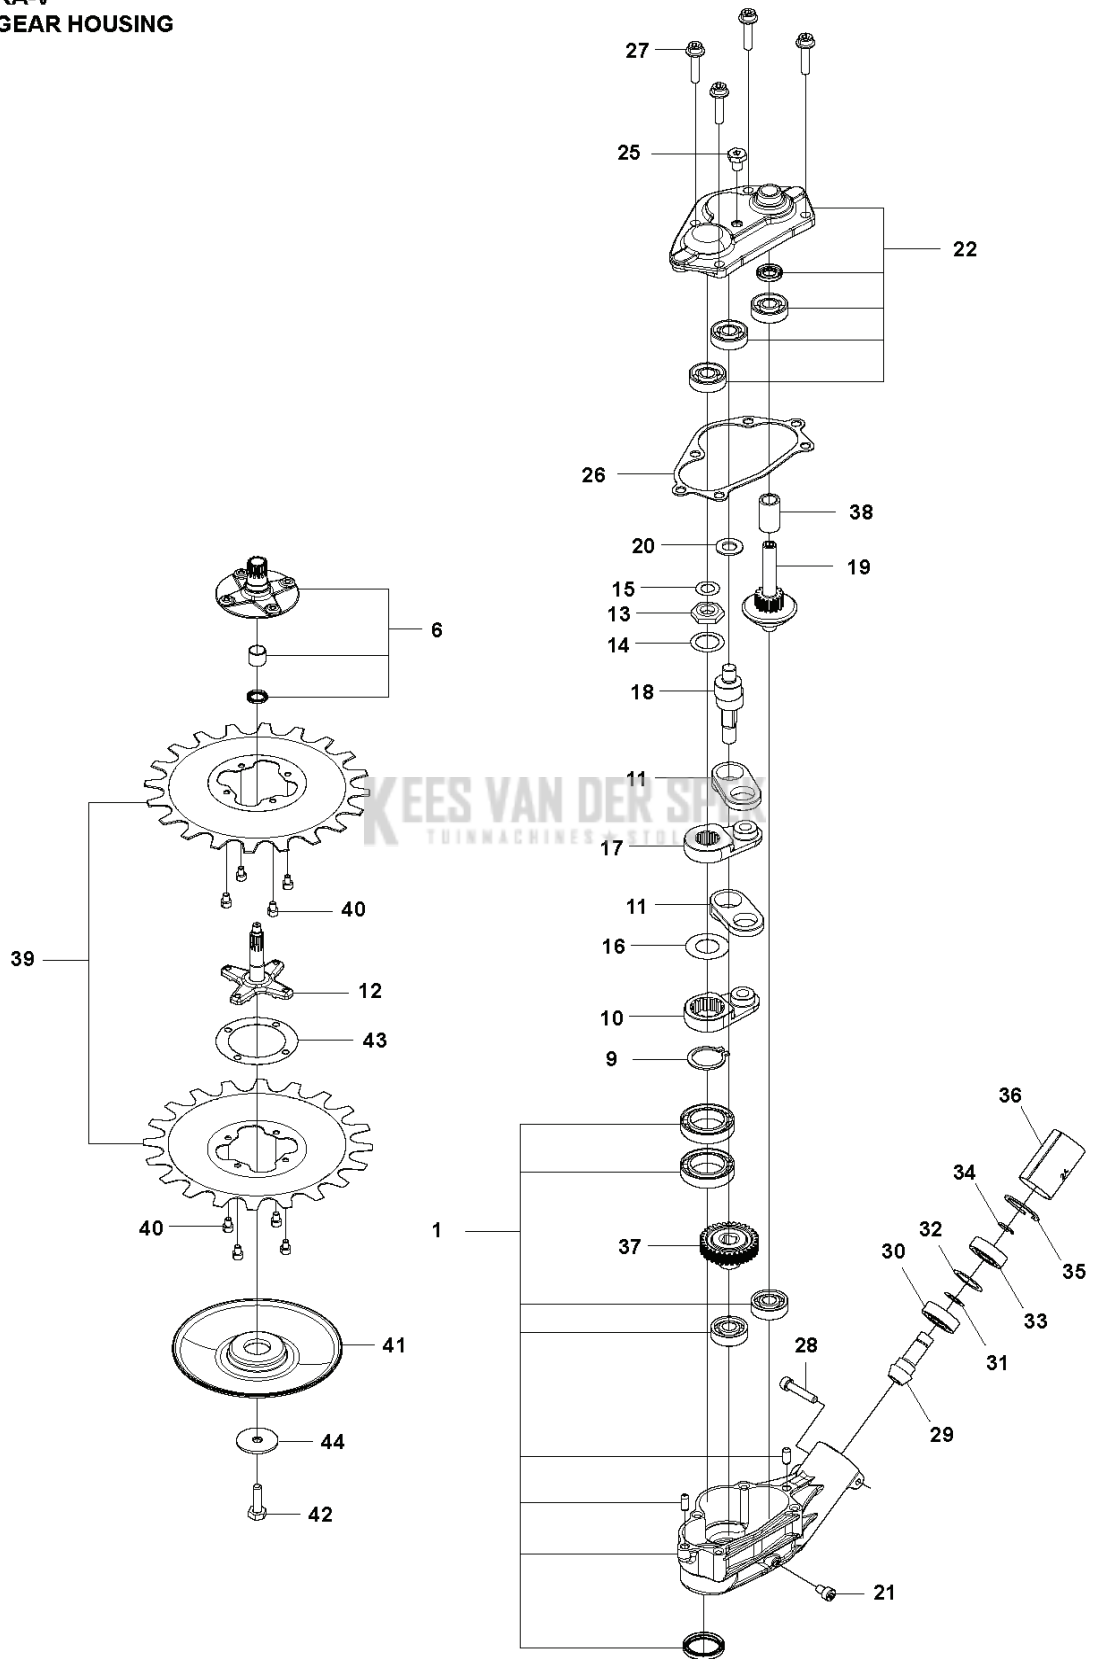

**RA-V
ACCESSORIES**

KEES VAN DER SPEK
TUINMACHINES * STOLWIJK

ACCESSORIES AND TOOLS

PXM_REF	PXM_PARTNO	DESCRIPTION	PXM_REMARK	QTY.
1	594074101	KLEM		1
2	514383603	BESCHERMEN	RA-V	1
3	574352301	DEKSEL		2
4	577873401	SLEUTEL		1

**RA-V
GEAR HOUSING**

ACCESSORIES AND TOOLS

PXM_REF	PXM_PARTNO	DESCRIPTION	PXM_REMARK	QTY.
1	594063501	HUIS		1
6	594063801	AS		1
9	516124601	BORGRING		1
10	596249201	ARM		1
11	594064101	DRUJSTANG		2
12	594064201	AS		1
13	515067201	MOER		1
14	515067301	SHIM	The number of this part differs depending on the unit.	1
14	515067501	SHIM	The number of this part differs depending on the unit.	1
14	515067601	SHIM	The number of this part differs depending on the unit.	1
15	515067401	SHIM		1
16	594064301	SHIM		1
17	596249301	ARM		1
18	594064501	KRUKAS		1
19	594064601	AS COMPL.		1
20	516077901	RING		1
21	581499801	BOUT		1
22	594064901	DEKSEL		1
25	591377001	SCREW		1
26	594065201	PAKKING		1
27	576191601	SCREW		4
28	578796901	BOUT		1
29	594067401	TANDWIELKOP		1
30	505170201	LAGER		1
31	597116701	SHIM		1
32	597735801	SHIM		1
33	516129901	LAGER		1
34	514128201	RING		1
35	596567601	BORGRING		1
36	594065501	AFSTANDRING		1
37	594066101	VERSNELLING		1
38	594066201	AFSTANDRING		1
39	597545902	BLADE SET	2 blades included.	1
40	521862001	BOUT		8
41	594065801	DRAAISCHOTEL		1
42	598398401	SCREW		1
43	515067701	SHIM		1
44	596627801	RING		1