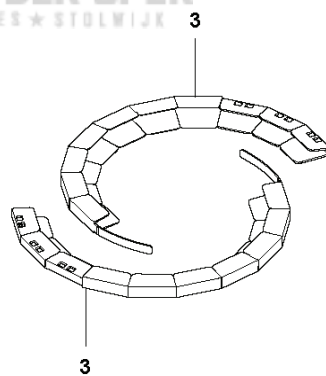

SPARE PARTS CATALOGUE
ACCESSORIES AND TOOLS: HUSQVARNA WEED SCISSOR GEAR
ATTACHMENT RA-V

Spare Parts List

SPARE PARTS LIST

ACCESSORIES AND TOOLS

KEES VAN DER SPEK
TUINMACHINES * STOLWIJK

**HUSQVARNA WEED SCISSOR GEAR
ATTACHMENT RA-V**

**RA-V
ACCESSORIES**

KEES VAN DER SPEK
TUINMACHINES * STOLWIJK

ACCESSORIES AND TOOLS

PXM_REF	PXM_PARTNO	DESCRIPTION	PXM_REMARK	QTY.
1	594074101	KLEM		1
2	514383603	BESCHERMEN	RA-V	1
3	574352301	DEKSEL		2
4	577873401	SLEUTEL		1

**RA-V
GEAR HOUSING**

ACCESSORIES AND TOOLS

PXM_REF	PXM_PARTNO	DESCRIPTION	PXM_REMARK	QTY.
1	594063501	HUIS		1
6	594063801	AS		1
9	516124601	BORGRING		1
10	596249201	ARM		1
11	594064101	DRUJSTANG		2
12	594064201	AS		1
13	515067201	MOER		1
14	515067301	SHIM	The number of this part differs depending on the unit.	1
14	515067501	SHIM	The number of this part differs depending on the unit.	1
14	515067601	SHIM	The number of this part differs depending on the unit.	1
15	515067401	SHIM		1
16	594064301	SHIM		1
17	596249301	ARM		1
18	594064501	KRUKAS		1
19	594064601	AS COMPL.		1
20	516077901	RING		1
21	581499801	BOUT		1
22	594064901	DEKSEL		1
25	591377001	SCREW		1
26	594065201	PAKKING		1
27	576191601	SCREW		4
28	578796901	BOUT		1
29	594067401	TANDWIELKOP		1
30	505170201	LAGER		1
31	597116701	SHIM		1
32	597735801	SHIM		1
33	516129901	LAGER		1
34	514128201	RING		1
35	596567601	BORGRING		1
36	594065501	AFSTANDRING		1
37	594066101	VERSNELLING		1
38	594066201	AFSTANDRING		1
39	597545902	BLADE SET	2 blades included.	1
40	521862001	BOUT		8
41	594065801	DRAAISCHOTEL		1
42	598398401	SCREW		1
43	515067701	SHIM		1
44	596627801	RING		1