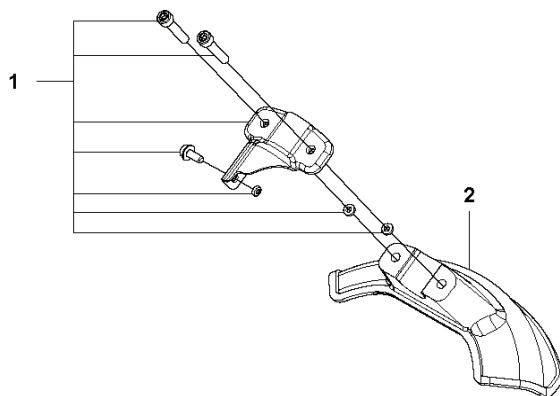

SPARE PARTS CATALOGUE
ACCESSORIES AND TOOLS: HUSQVARNA WEED SCISSOR GEAR
ATTACHMENT RA-V

Spare Parts List

SPARE PARTS LIST

ACCESSORIES AND TOOLS

KEES VAN DER SPEK
TUINMACHINES * STOLWIJK

**HUSQVARNA WEED SCISSOR GEAR
ATTACHMENT RA-V**

**RA-V
ACCESSORIES**

KEES VAN DER SPEK
TUINMACHINES * STOLWIJK

ACCESSORIES AND TOOLS

PXM_REF	PXM_PARTNO	DESCRIPTION	PXM_REMARK	QTY.
1	594074101	KLEM		1
2	514383603	BESCHERMEN	RA-V	1
3	574352301	DEKSEL		2
4	577873401	SLEUTEL		1