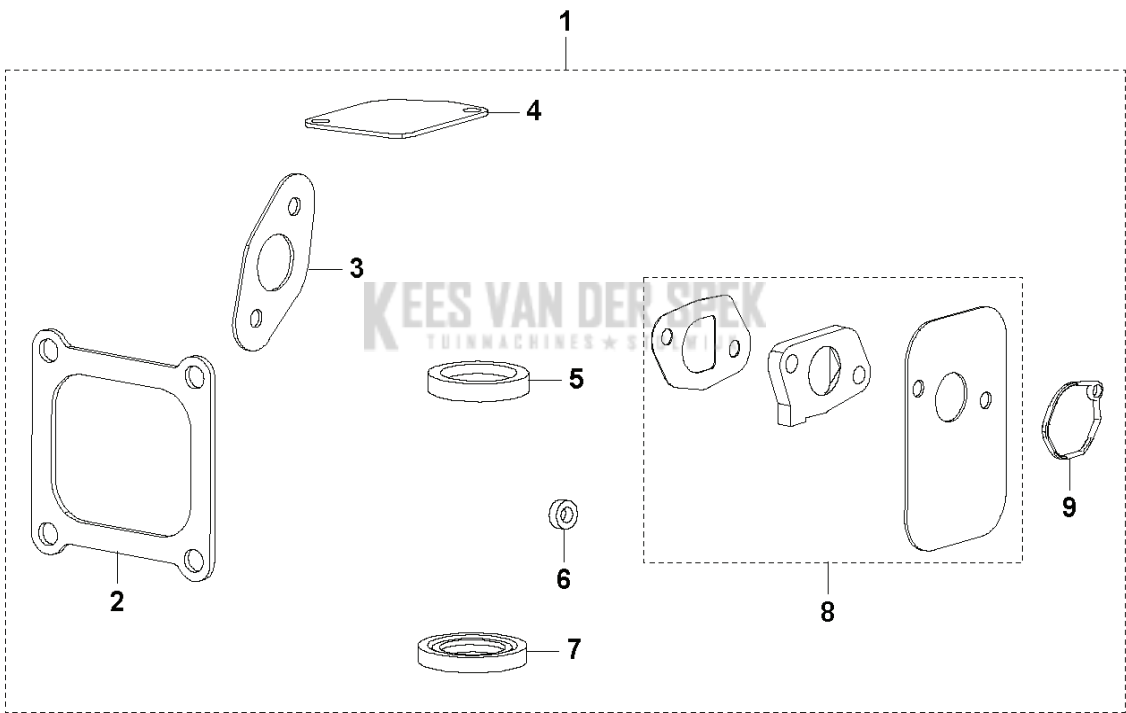

J HS 166A / HS 166AE
GASKET KIT

ENGINES & TRANSMISSIONS

PXM_REF	PXM_PARTNO	DESCRIPTION	PXM_REMARK	QTY.	
1	599712701	PAKKINGSET		1	
2	599712801	PAKKING	CYLINDER HEAD COVER GASKET	1	1
3	599712301	PAKKING	MUFFLER GASKET - MULTIPACK: 10	1	1
4	TBD	TBD		1	1
5	598684532	AFDICHTING	OIL SEAL	1	1
6	TBD	TBD		1	1
7	598684558	AFDICHTING	OIL SEAL	1	1
8	598684544	PAKKINGSET	CARBURETTOR GASKET KIT	1	1
9	599349174	PAKKING	CARBURETTOR GASKET - MULTIPACK: 10	1	1