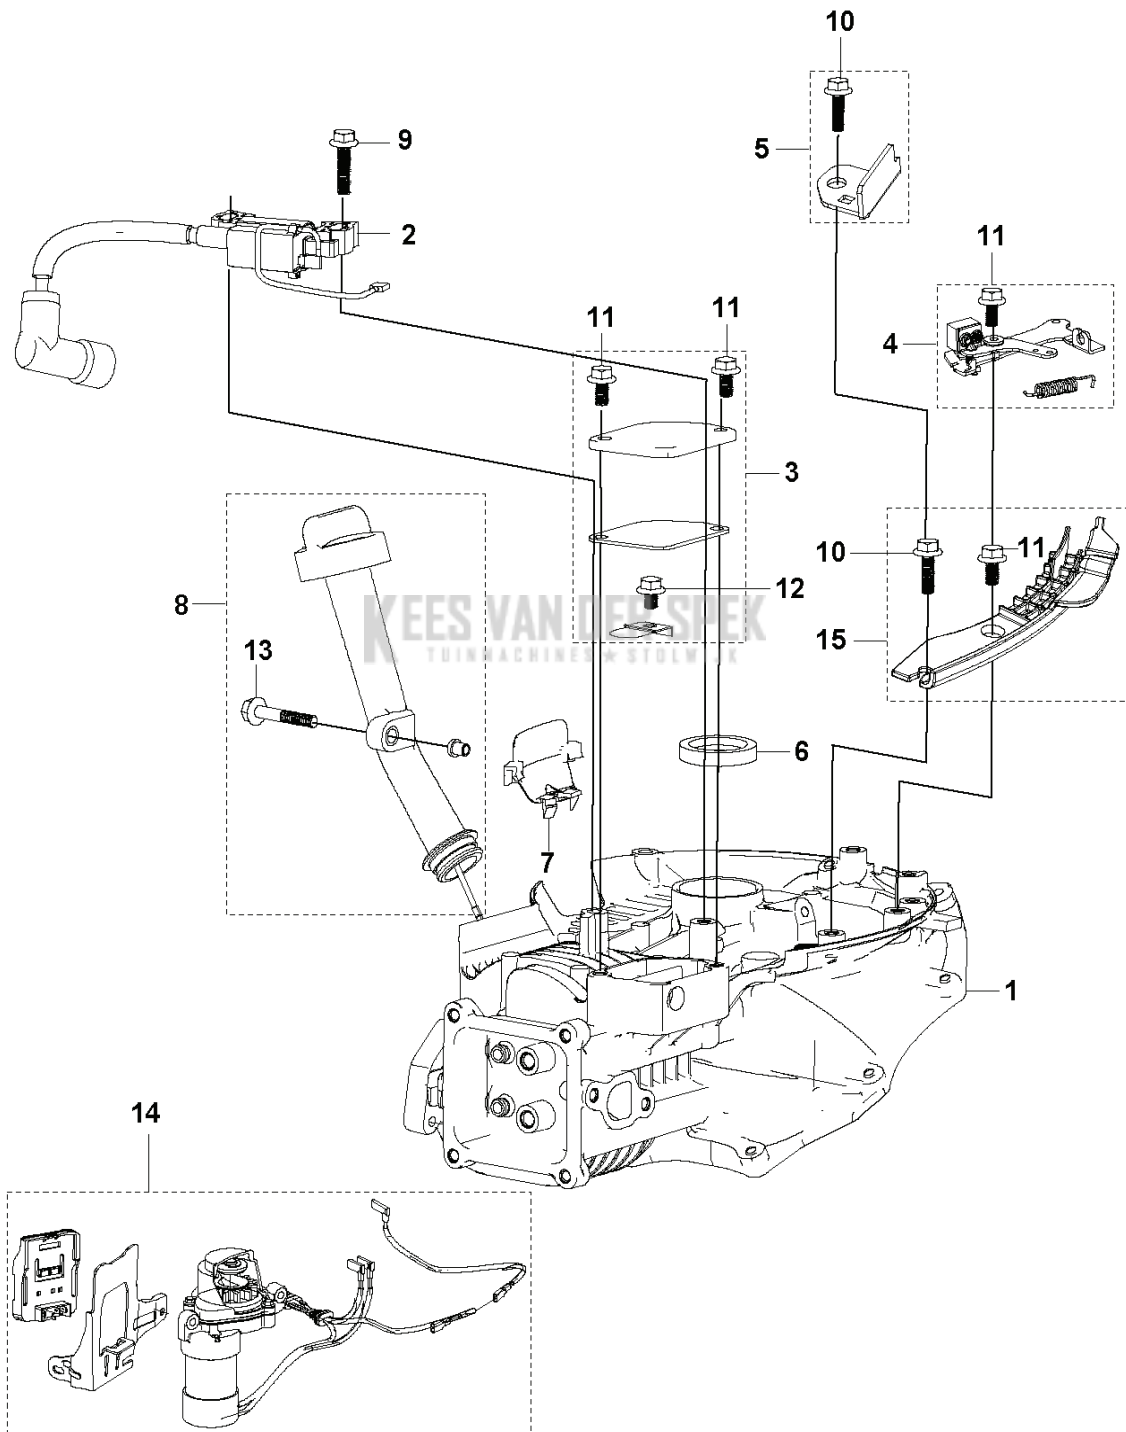

ENGINES & TRANSMISSIONS

PXM_REF	PXM_PARTNO	DESCRIPTION	PXM_REMARK	QTY.
1	598684546	LUCHTFILTERCONSTRUCTIE COMPL		1
2	598684548	LUCHTFILTER	ELEMENT	1
3	599349345	MOER	GB/T 6177.1:M6	1
4	599349174	PAKKING	CARBURETTOR GASKET - MULTIPACK: 10	1
5	598684547	PIJP		1
6	599349356	KLEM	HOSE CLIP - MULTIPACK: 20	1

C HS 166A / HS 166AE
CARBURETTOR

ENGINES & TRANSMISSIONS

PXM_REF	PXM_PARTNO	DESCRIPTION	PXM_REMARK	QTY.
1	598684543	TAPEIND	T327: M6 L=87 - MULTIPACK: 2	1
2	598684544	PAKKINGSET	CARBURETTOR GASKET KIT	1
3	598684545	CARBURATEUR		1
4	599349174	PAKKING	CARBURETTOR GASKET - MULTIPACK: 10	1

D HS 166A / HS 166AE
CRANKCASE & ELECTRICAL

ENGINES & TRANSMISSIONS

PXM_REF	PXM_PARTNO	DESCRIPTION	PXM_REMARK	QTY.
1	598684531	CARTER		1
2	598684533	BOBINE	FOR ENGINE: 599912301	1
2	529352701	BOBINE	FOR ENGINE: 599912501, 599912502, 531450901, 531451001	1
3	598684534	BREATHER	BREATHER CHAMBER KIT	1
4	529352801	REM	ENGINE BRAKE KIT - FOR ENGINE: 599912501, 531450901	1
4	531147245	REM	ENGINE BRAKE KIT - FOR ENGINE: 531451001	1
5	529352901	DEKSELSET	SIDE PLATE COVER - FOR ENGINE: 599912501, 599912502, 531450901	1
6	598684532	AFDICHTING	OIL SEAL	1
7	598684536	PLAAT	SIDE PLATE - FOR ENGINE: 599912301, 599912501, 599912502, 531450901	1
8	598684537	PIJLSTOK		1
9	598684559	BOUT	GB/T 5789: M6 L=25	1
10	598684567	BOUT	GB/T 5789: M6 L=20	1
11	599349093	BOUT	GB/T 5789: M6 L=12	1
12	TBD	TBD	GB/T 5789: M6 L=8	1
13	598607501	BOUT	GB/T 5789: M6 L=35	1
14	531147246	STARTMOTOR	FOR ENGINE: 531451001	1
15	598684535	DEKSELSET	SIDE PLATE COVER - FOR ENGINE: 599912301	1

E HS 166A / HS 166AE
CRANKCASE COVER

ENGINES & TRANSMISSIONS

PXM_REF	PXM_PARTNO	DESCRIPTION	PXM_REMARK	QTY.	
1	598684557	VERSNELLING	GOVERNOR GEAR	1	
2	598684556	CARTER		1	
3	598684558	AFDICHTING	OIL SEAL	1	
4	598684559	BOUT	GB/T 5789:M6 L=25	1	
6	TBD	TBD	GB/T 16674.1:M5 L=12	1	1