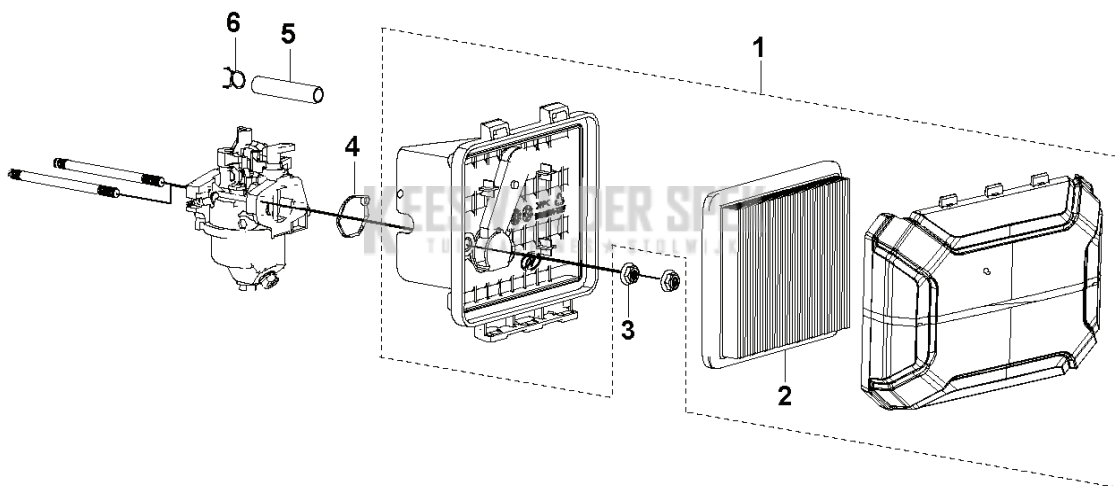

C HS 166A / HS 166AE
AIR FILTER

ENGINES & TRANSMISSIONS

PXM_REF	PXM_PARTNO	DESCRIPTION	PXM_REMARK	QTY.
1	598684546	LUCHTFILTERCONSTRUCTIE COMPL		1
2	598684548	LUCHTFILTER	ELEMENT	1
3	599349345	MOER	GB/T 6177.1:M6	1
4	599349174	PAKKING	CARBURETTOR GASKET - MULTIPACK: 10	1
5	598684547	PIJP		1
6	599349356	KLEM	HOSE CLIP - MULTIPACK: 20	1