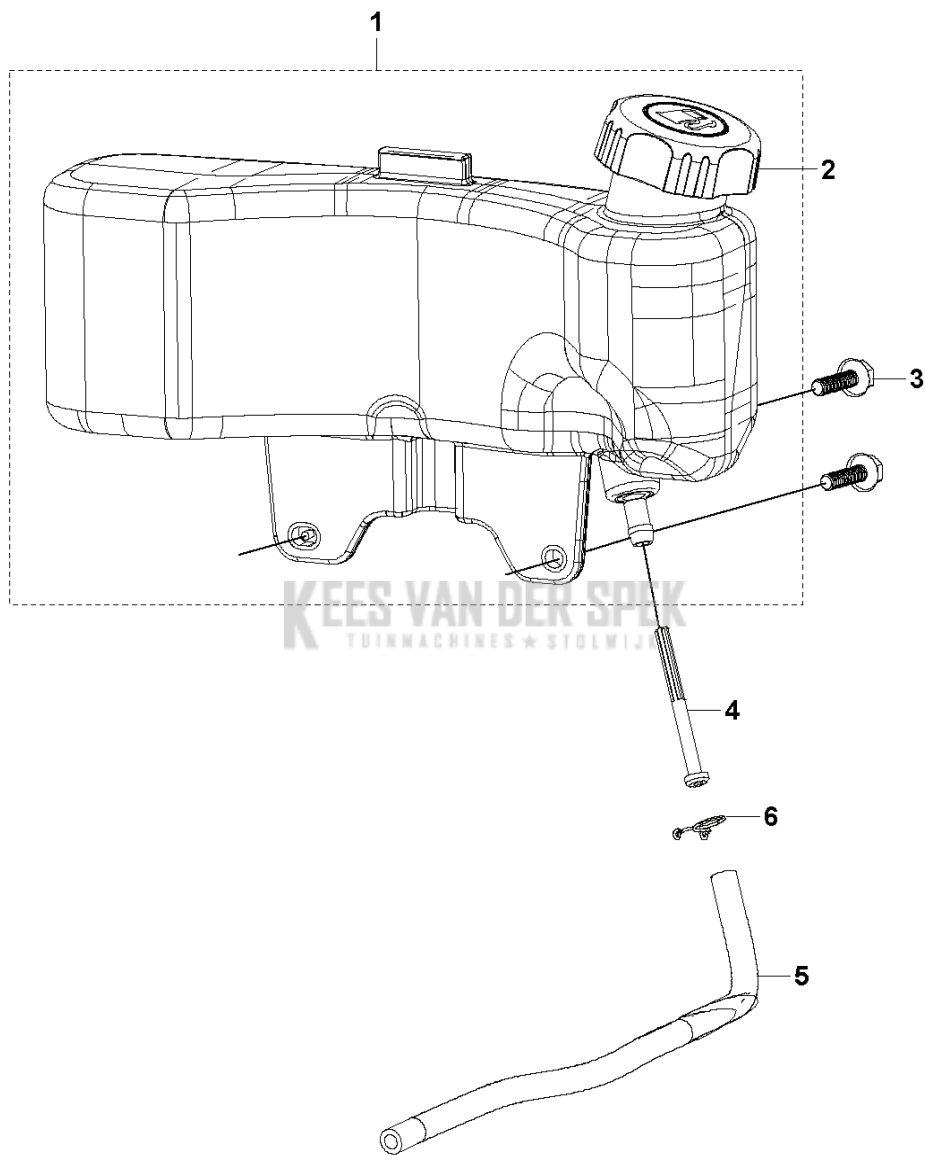

G HS 166A / HS 166AE
FUEL TANK

ENGINES & TRANSMISSIONS

PXM_REF	PXM_PARTNO	DESCRIPTION	PXM_REMARK	QTY.
1	598684564	BRANDSTOFTANK COMPL.	FOR ENGINE: 599912301, 599912501, 531450901	1
1	529868801	BRANDSTOFTANK COMPL.	FOR ENGINE: 599912502	1
1	531147252	BRANDSTOFTANK COMPL.	FOR ENGINE: 531451001	1
2	598684565	FUEL CAP	FOR ENGINE: 599912301, 599912501, 531450901, 531451001	1
2	529868901	FUEL CAP	FOR ENGINE: 599912502	1
3	598684567	BOUT	GB/T 5789: M6 L=20	1
4	599348565	BRANDSTOFFILTER		1
5	599349348	PIJP	FOR ENGINE: 599912301, 599912501, 531450901, 531451001	1
5	529869001	PIJP	FOR ENGINE: 599912502	1
6	599349356	KLEM	HOSE CLIP - FOR ENGINE: 599912301, 599912501, 531450901, 531451001 - MULTIPACK: 20	1
6	529869101	KLEM	HOSE CLIP - FOR ENGINE: 599912502 - MULTIPACK: 20	1