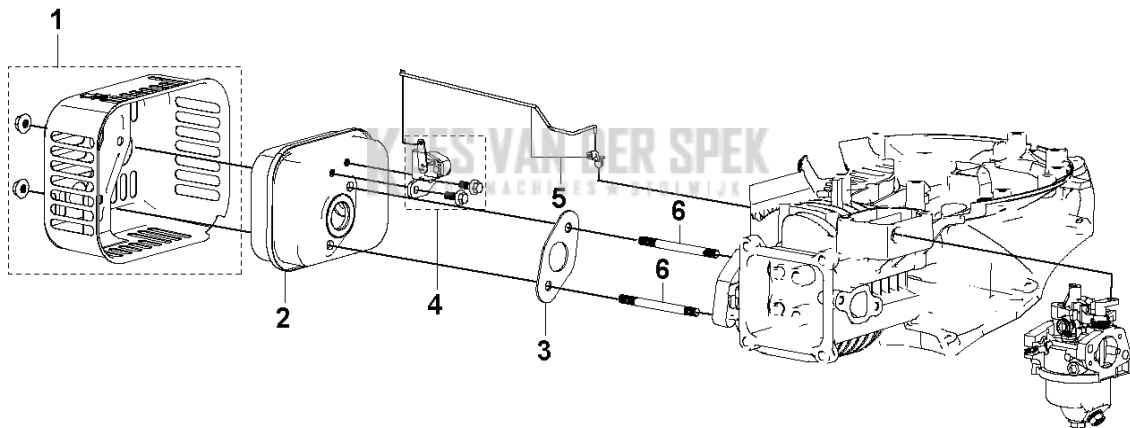

H HS 166A / HS 166AE
EXHAUST

ENGINES & TRANSMISSIONS

PXM_REF	PXM_PARTNO	DESCRIPTION	PXM_REMARK	QTY.
1	598684560	BESCHERMEN	MUFFLER GUARD	1
2	599712201	GELUIDDEMPER		1
3	599712301	PAKKING	MUFFLER GASKET - MULTIPACK: 10	1
4	598684561	BEDIENING	CHOKE VALVE CONTROL	1
5	598684562	CHOKESTANG		1
6	598684563	TAPEIND	T302: M6 L=70.5 - MULTIPACK: 2	1