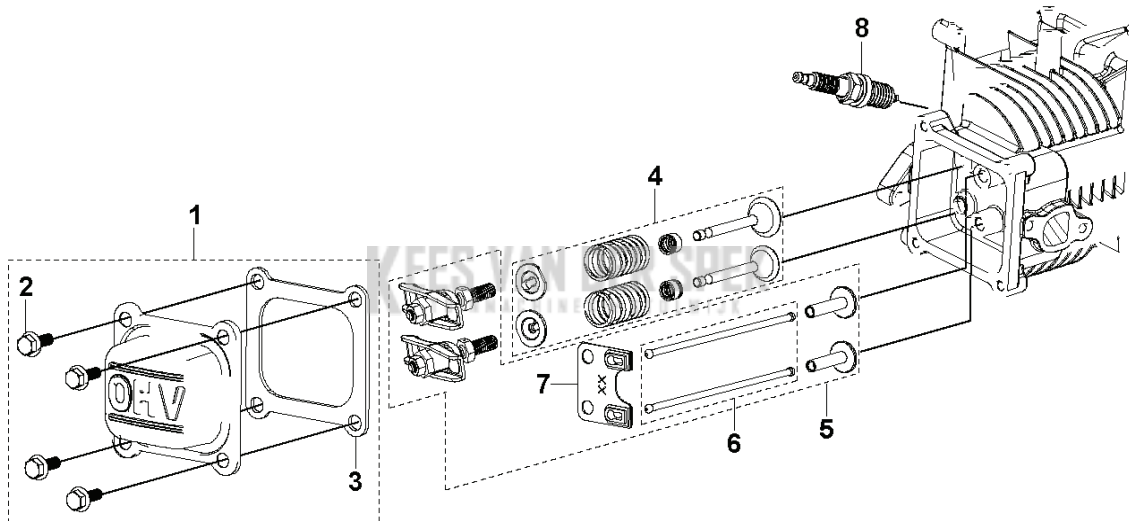

A HS 166A / HS 166AE
CYLINDER HEAD ASSY

ENGINES & TRANSMISSIONS

PXM_REF	PXM_PARTNO	DESCRIPTION	PXM_REMARK	QTY.
1	598684527	CILINDERDEKSEL	CYLINDER HEAD COVER KIT	1
2	TBD	TBD	T370: M6 L=16.5	1 1
3	599712801	PAKKING	CYLINDER HEAD COVER GASKET	1
4	599349042	KLEP KIT		1
5	599349043	KLEP KIT	ROCKER ARM KIT	1
6	598684529	DRUKSTANG	PUSH ROD SET	1
7	529458401	PLAAT	PUSH ROD GUIDE PLATE	1
8	590844201	BOUGIE	HQT-7	1