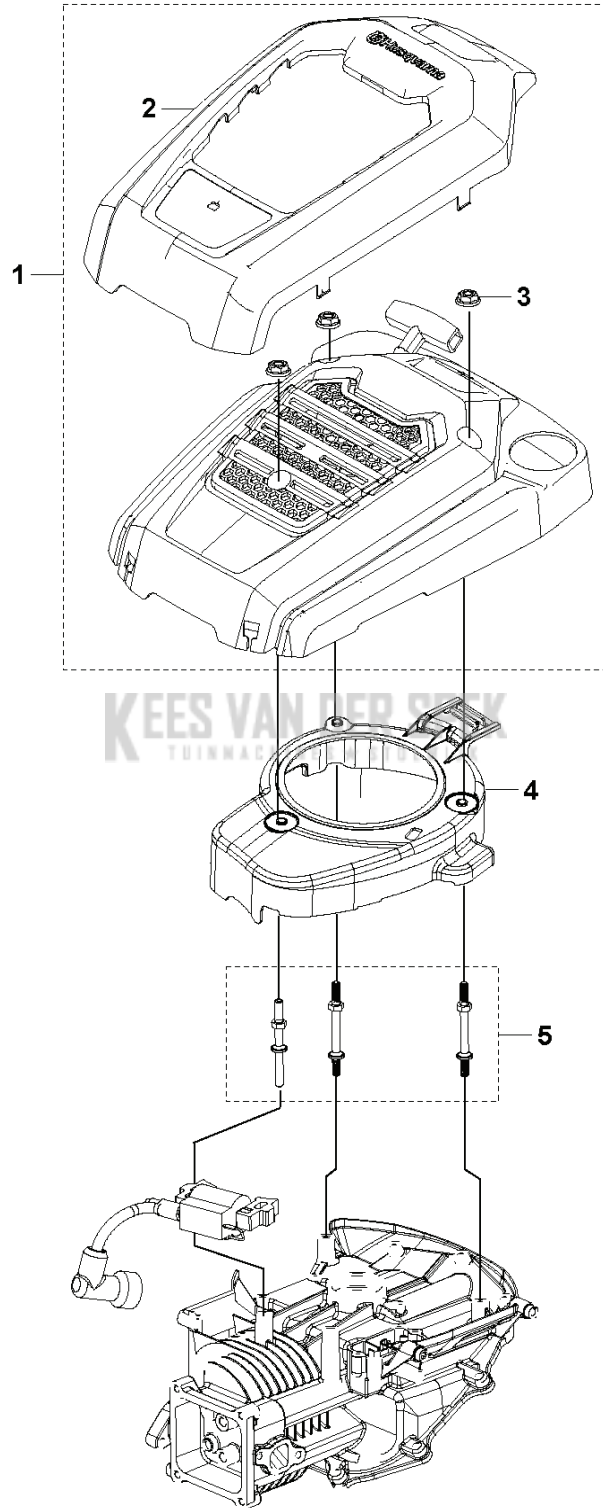

F HS 166A / HS 166AE
ENGINE COVER

ENGINES & TRANSMISSIONS

PXM_REF	PXM_PARTNO	DESCRIPTION	PXM_REMARK	QTY.
1	598684550	STARTER COMPL.	FOR ENGINE: 599912301, 599912501, 599912502, 531450901	1
1	531147249	STARTER COMPL.	FOR ENGINE: 531451001	1
2	599712401	DEKSEL	DECORATION COVER	1
3	599349345	MOER	GB/T 6177.1: M6	1
4	598684551	DEKSEL	FAN COVER	1
5	598684552	TAPEIND	T323: M6 L=72 & T321: M6 L=78	1