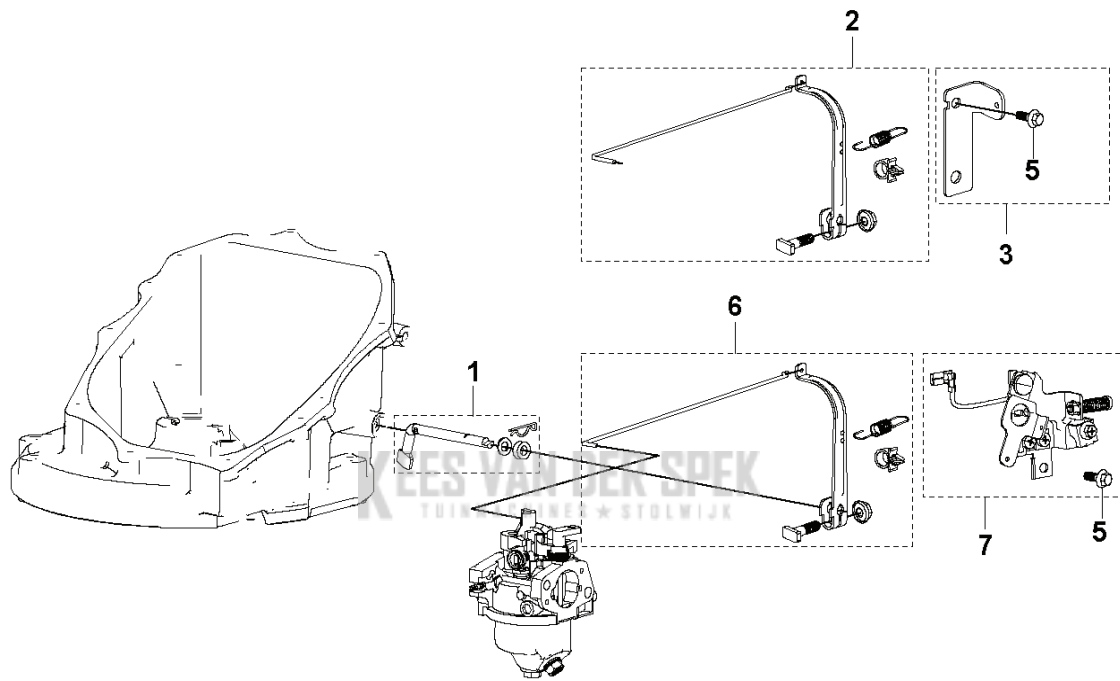

E HS 166A / HS 166AE
GOVERNOR

ENGINES & TRANSMISSIONS

PXM_REF	PXM_PARTNO	DESCRIPTION	PXM_REMARK	QTY.
1	598684553	ARM	SPEED REGULATING ARM KIT	1
2	529353101	GASKLEPSET	FOR ENGINE: 599912501, 599912502, 531450901, 531451001	1
3	529353201	GASHANDGRIEP	FOR ENGINE: 599912501, 599912502, 531450901, 531451001	1
5	TBD	TBD		1 3,7
6	598684554	GASKLEPSET	FOR ENGINE: 599912301	1
7	598684555	GASHANDGRIEP	FOR ENGINE: 599912301	1