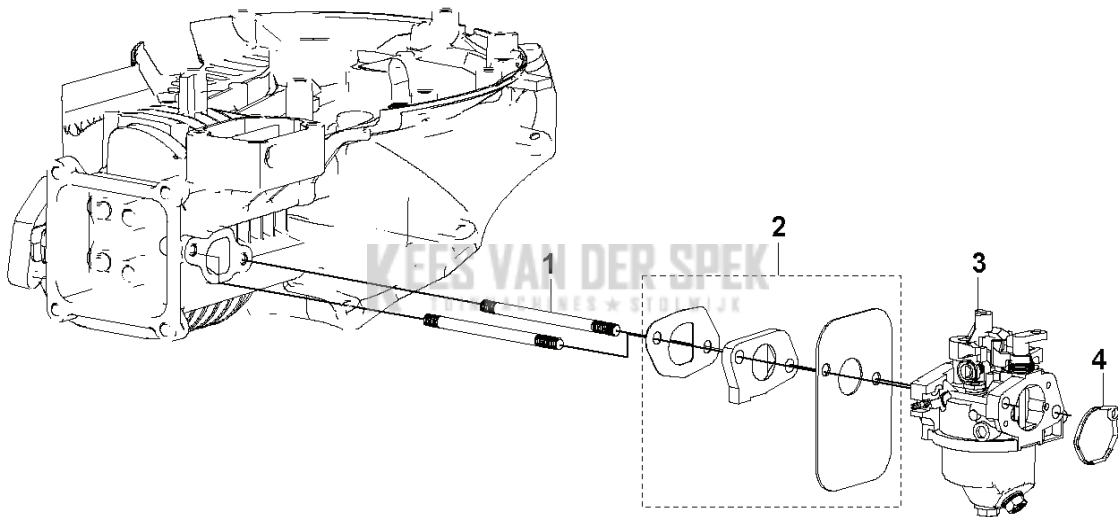

C HS 166A / HS 166AE
CARBURETTOR

ENGINES & TRANSMISSIONS

PXM_REF	PXM_PARTNO	DESCRIPTION	PXM_REMARK	QTY.
1	598684543	TAPEIND	T327: M6 L=87 - MULTIPACK: 2	1
2	598684544	PAKKINGSET	CARBURETTOR GASKET KIT	1
3	598684545	CARBURATEUR		1
4	599349174	PAKKING	CARBURETTOR GASKET - MULTIPACK: 10	1