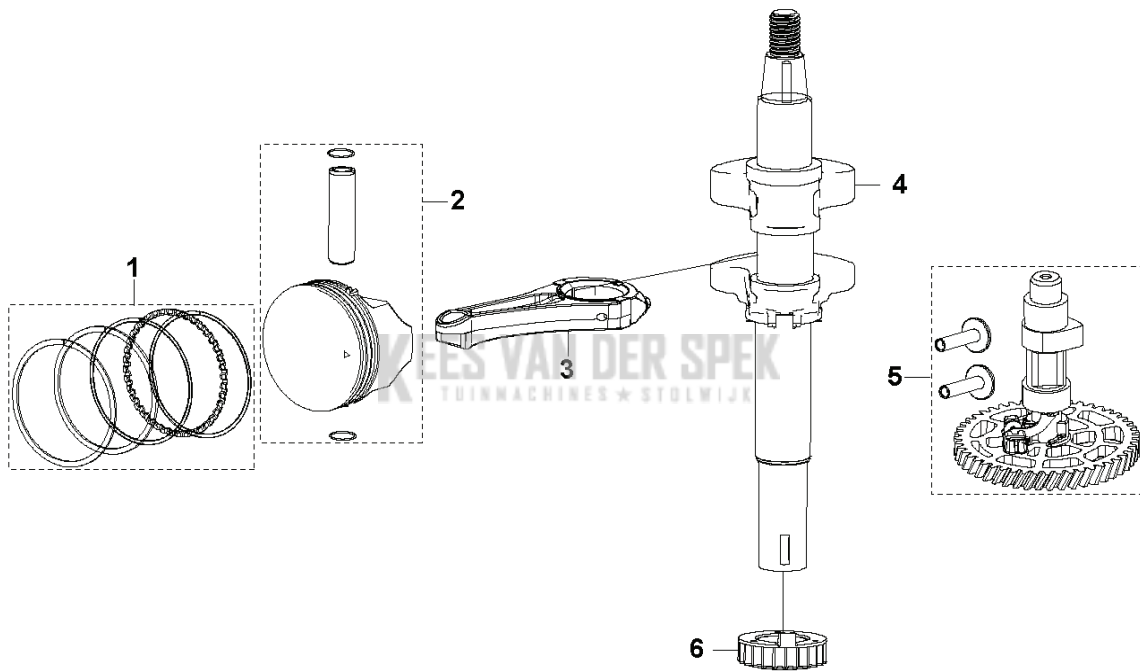

B HS 166A / HS 166AE
PISTON & CRANKSHAFT

ENGINES & TRANSMISSIONS

PXM_REF	PXM_PARTNO	DESCRIPTION	PXM_REMARK	QTY.
1	598684542	ZUIGERVEER	SET	1
2	599712601	ZUIGER COMPL.		1
3	598684541	DRIJFSTANG		1
4	598684538	KRUKAS	FOR ENGINE: 599912301, 531450901, 531451001	1
4	529353001	KRUKAS	FOR ENGINE: 599912501, 599912502	1
5	598684539	NOKKENAS	KIT	1
6	598684540	WIEL	TIMING DRIVING WHEEL	1