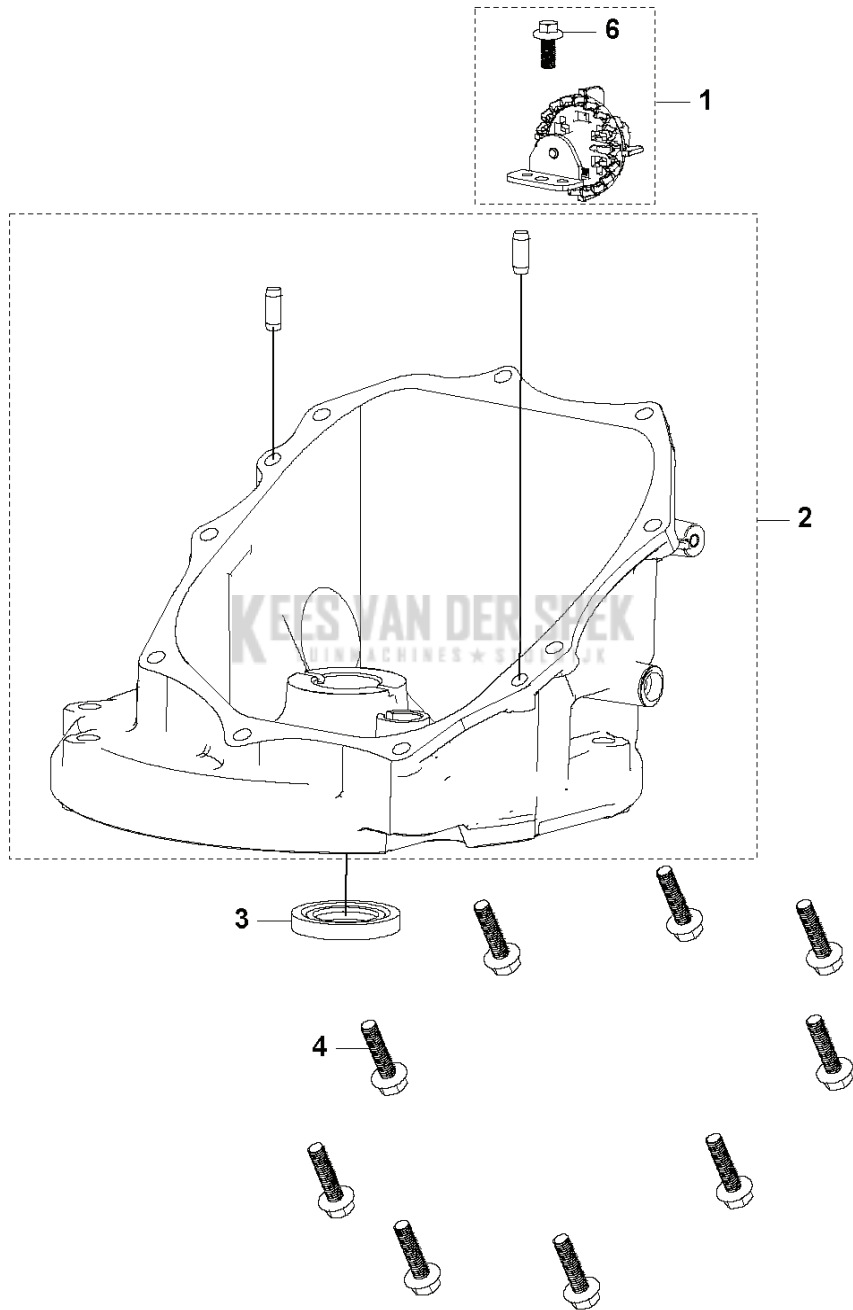

E HS 166A / HS 166AE
CRANKCASE COVER

ENGINES & TRANSMISSIONS

PXM_REF	PXM_PARTNO	DESCRIPTION	PXM_REMARK	QTY.	
1	598684557	VERSNELLING	GOVERNOR GEAR	1	
2	598684556	CARTER		1	
3	598684558	AFDICHTING	OIL SEAL	1	
4	598684559	BOUT	GB/T 5789:M6 L=25	1	
6	TBD	TBD	GB/T 16674.1:M5 L=12	1	1