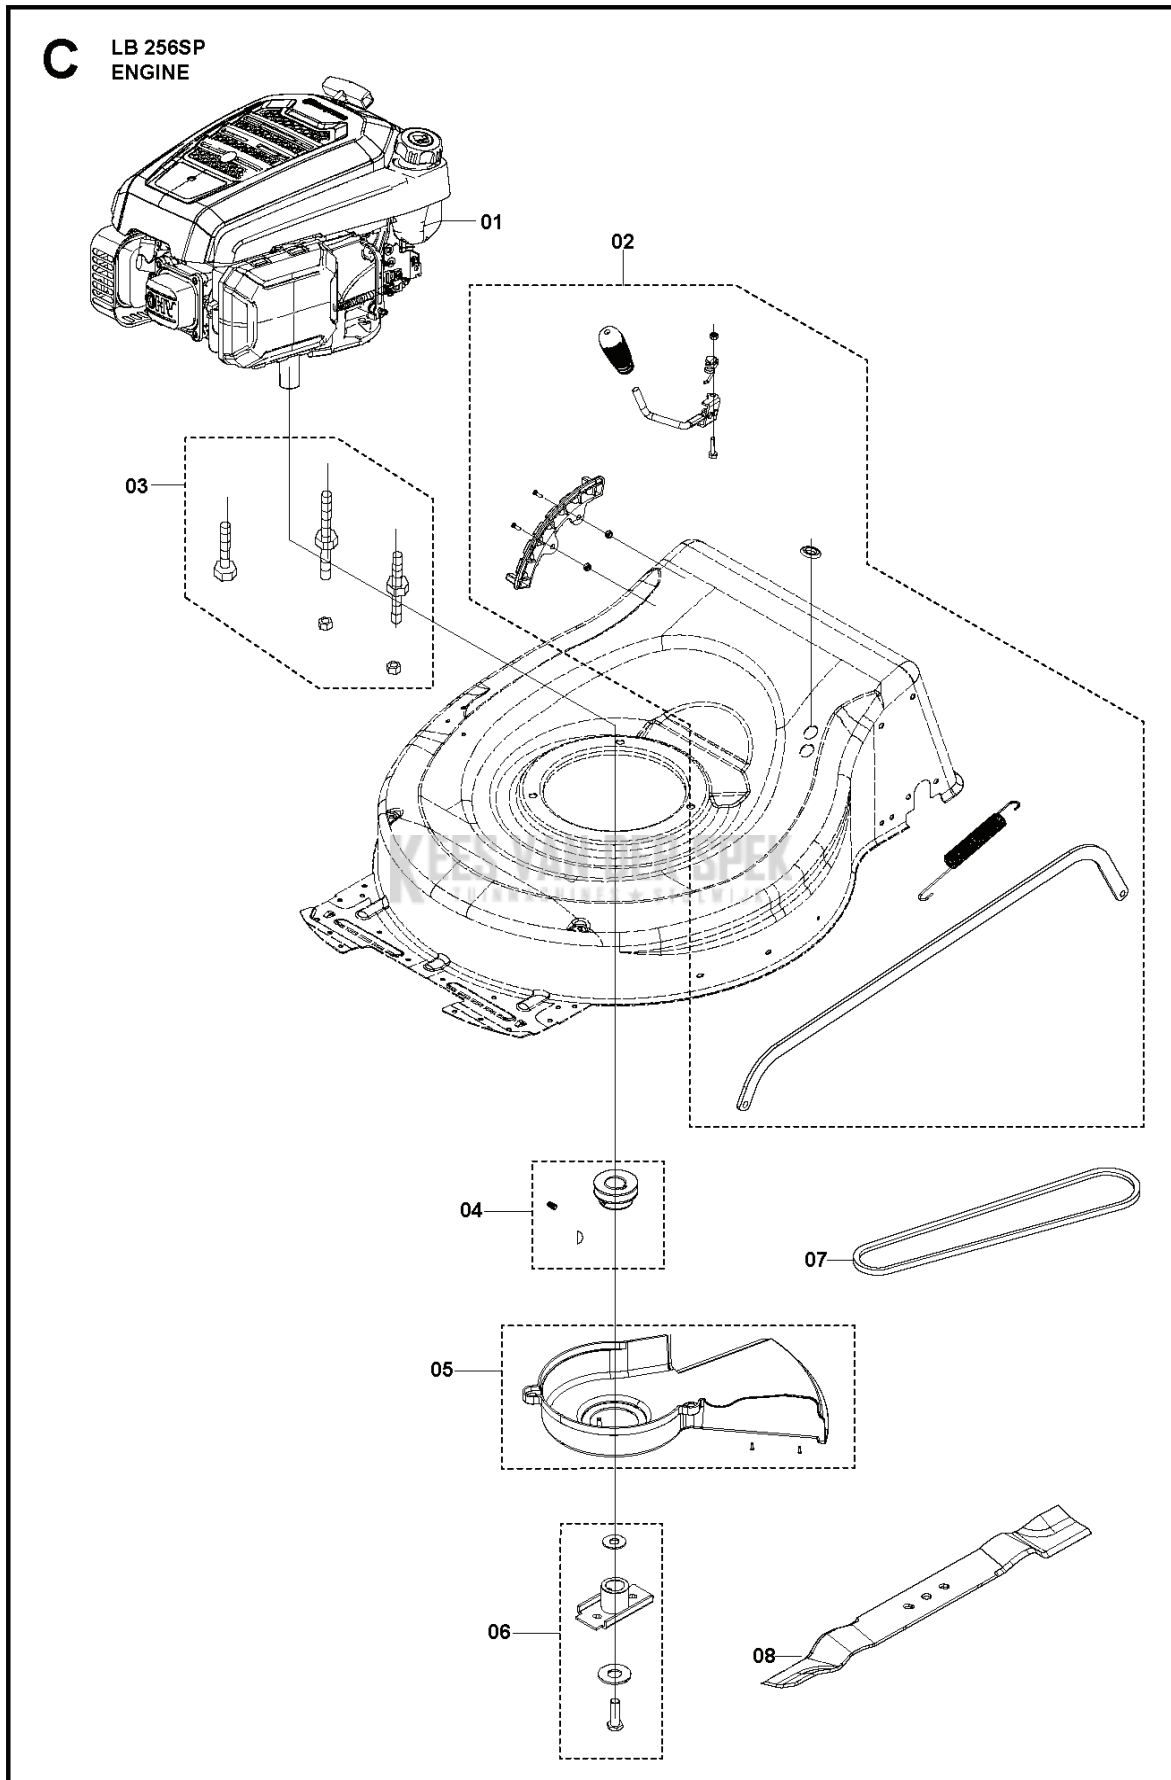

SPARE PARTS CATALOGUE
LAWN MOWERS: CONSUMER WALK-BEHINDS: HUSQVARNA LB
256SP

Spare Parts List

SPARE PARTS LIST

LAWN MOWERS: CONSUMER WALK-
BEHINDS

HUSQVARNA LB 256SP

B LB 256SP
HANDLE

LAWN MOWERS: CONSUMER WALK-BEHINDS

PXM_REF	PXM_PARTNO	DESCRIPTION	PXM_REMARK	QTY.
1	598818201	HENDEL KOMPLEET		1
2	598861901	STANG	DRIVE ROD	1
3	598721901	HENDEL KIT	HANDLE AND SHEATH	1
4	598684129	HENDEL KOMPLEET	BAIL ARM	1
5	598825601	HENDEL KIT	HANDLE	1
6	529596301	KABEL	FLAMEOUT CABLE	1
7	598861801	KABEL COMPL.	DRIVE CABLE ASSY	1
8	598861401	KLEM	CABLE CLIP	1
9	598684125	KNOB ASSY	KNOB	2
10	598684113	SUPPORT KIT	HANDLE BRACKET	1

KEES VAN DER SPEK
TUINMACHINES ★ STOLWIJK

LAWN MOWERS: CONSUMER WALK-BEHINDS

PXM_REF	PXM_PARTNO	DESCRIPTION	PXM_REMARK	QTY.
1	599912501	MOTOR	HS166A	1
2	598684108	HOOGTE INSTELLING	HEIGHT ADJUSTER	1
3	529594801	INSTALLATION KIT	BOLTS AND NUTS	1
4	529596101	POELIE	DRIVE PULLEY	1
5	598684106	DEKSEL	BELT COVER	1
6	529595001	MES HOUDER	BLADE ADAPTER	1
7	598860901	RIEM		1
8	598563601	MES	BLADE Mulch 56 cm	1

KEES VAN DER SPEK
TUINMACHINES ★ STOLWIJK

LAWN MOWERS: CONSUMER WALK-BEHINDS

PXM_REF	PXM_PARTNO	DESCRIPTION	PXM_REMARK	QTY.
1	598684112	PLATE KIT	SIDE DISCHARGE PLATE	1
2	598721801	DEKSELSET	DECORATIVE COVER	1
3	598961301	CHASSIS		1
4	598684123	DEKSELSET	FRONT COVER	1
5	598818801	AS	WHEEL AXLE	1
6	598512901	WIEL	FRONT WHEEL	2
7	598684117	TANDWIEL	WHEEL DRIVE	1
8	598684114	TRANSMISSION KIT	REAR TRANSMISSION	1
9	598684110	AS	WHEEL AXLE	1
10	598684103	WIEL	REAR WHEEL	2
11	598961401	DEKSEL	SIDE PROTECTION COVER	1
12	599139101	HENDEL KIT	HEIGHT ADJUSTMENT HANDLE	1
13	599139001	PLATE KIT	HEIGHT ADJUSTMENT PLATE	1
14	599138901	VEER	HEIGHT ADJUSTMENT SPRING	1
15	599139201	STANG	HEIGHT ADJUSTMENT ROD	1