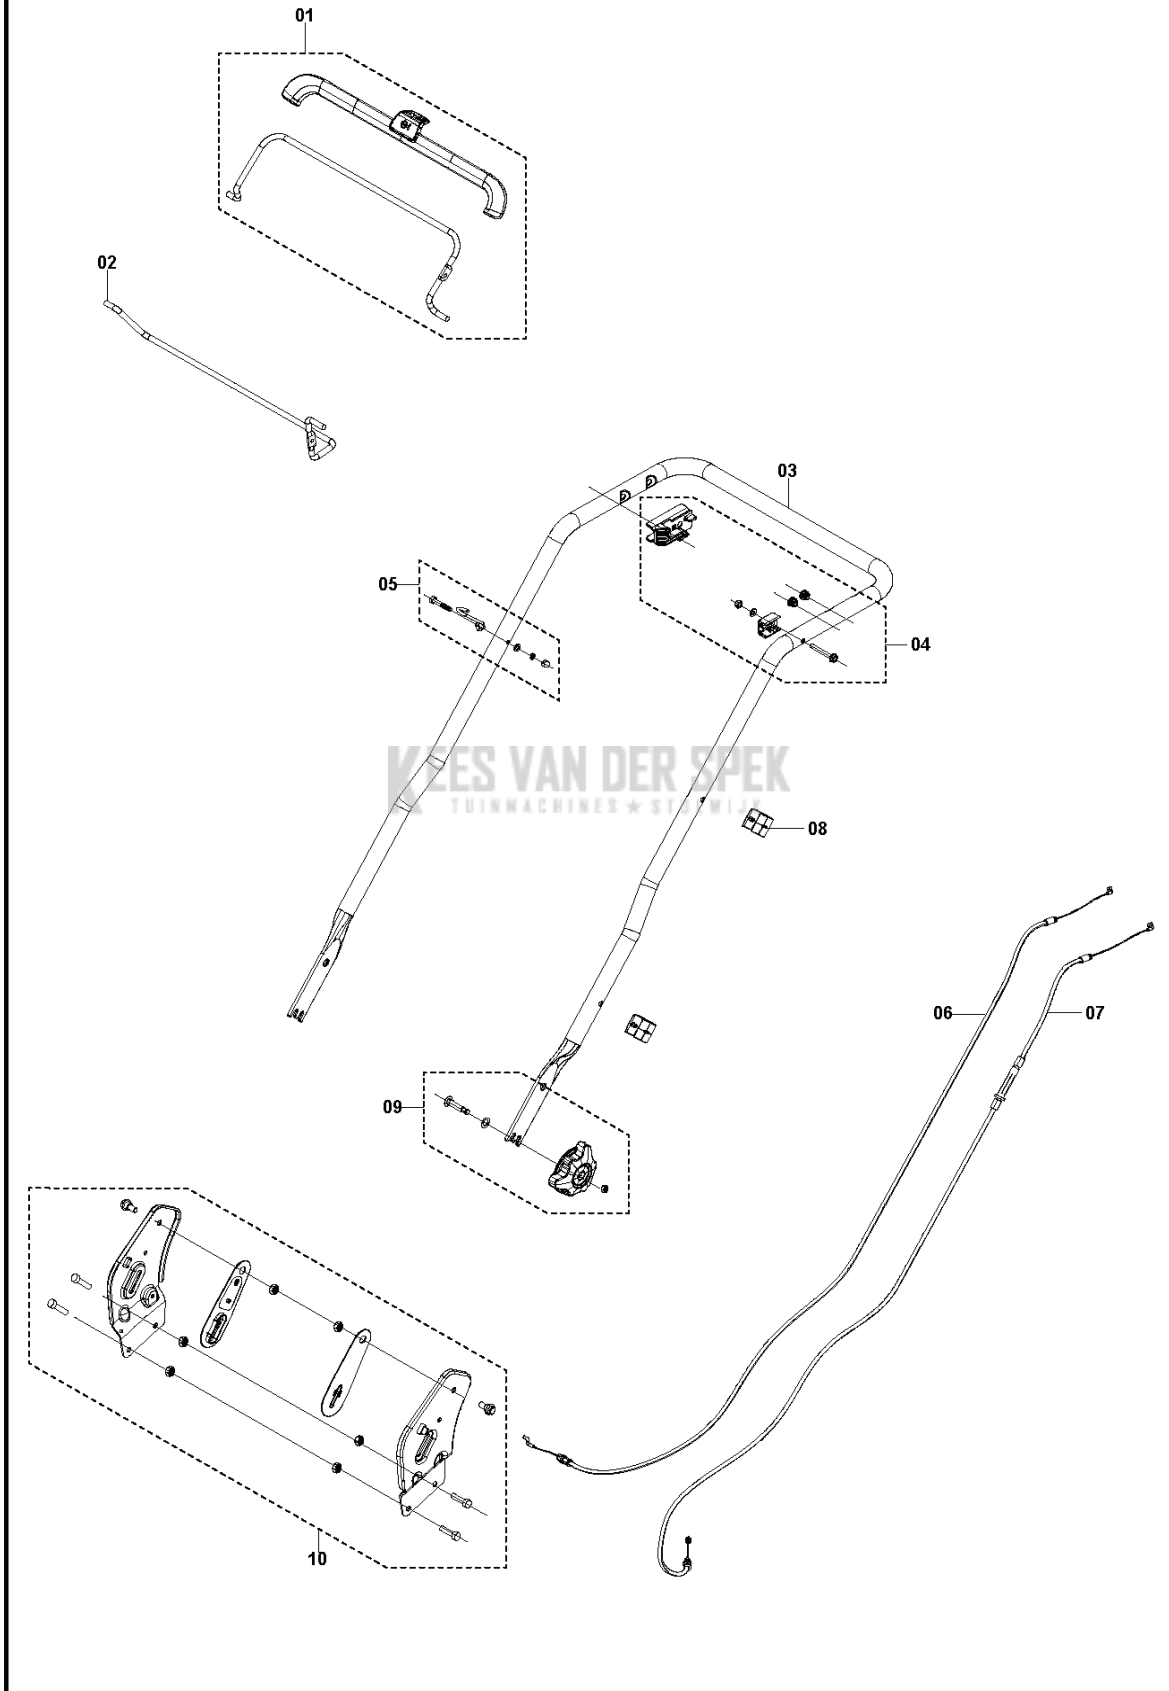

SPARE PARTS CATALOGUE
LAWN MOWERS: CONSUMER WALK-BEHINDS: HUSQVARNA LB
256SP

Spare Parts List

SPARE PARTS LIST

LAWN MOWERS: CONSUMER WALK-
BEHINDS

HUSQVARNA LB 256SP

B LB 256SP
HANDLE

LAWN MOWERS: CONSUMER WALK-BEHINDS

PXM_REF	PXM_PARTNO	DESCRIPTION	PXM_REMARK	QTY.
1	598818201	HENDEL KOMPLEET		1
2	598861901	STANG	DRIVE ROD	1
3	598721901	HENDEL KIT	HANDLE AND SHEATH	1
4	598684129	HENDEL KOMPLEET	BAIL ARM	1
5	598825601	HENDEL KIT	HANDLE	1
6	529596301	KABEL	FLAMEOUT CABLE	1
7	598861801	KABEL COMPL.	DRIVE CABLE ASSY	1
8	598861401	KLEM	CABLE CLIP	1
9	598684125	KNOB ASSY	KNOB	2
10	598684113	SUPPORT KIT	HANDLE BRACKET	1

KEES VAN DER SPEK
TUINMACHINES ★ STOLWIJK

LAWN MOWERS: CONSUMER WALK-BEHINDS

PXM_REF	PXM_PARTNO	DESCRIPTION	PXM_REMARK	QTY.
1	599912501	MOTOR	HS166A	1
2	598684108	HOOGTE INSTELLING	HEIGHT ADJUSTER	1
3	529594801	INSTALLATION KIT	BOLTS AND NUTS	1
4	529596101	POELIE	DRIVE PULLEY	1
5	598684106	DEKSEL	BELT COVER	1
6	529595001	MES HOUDER	BLADE ADAPTER	1
7	598860901	RIEM		1
8	598563601	MES	BLADE Mulch 56 cm	1

KEES VAN DER SPEK
TUINMACHINES ★ STOLWIJK

LAWN MOWERS: CONSUMER WALK-BEHINDS

PXM_REF	PXM_PARTNO	DESCRIPTION	PXM_REMARK	QTY.
1	598684112	PLATE KIT	SIDE DISCHARGE PLATE	1
2	598721801	DEKSELSET	DECORATIVE COVER	1
3	598961301	CHASSIS		1
4	598684123	DEKSELSET	FRONT COVER	1
5	598818801	AS	WHEEL AXLE	1
6	598512901	WIEL	FRONT WHEEL	2
7	598684117	TANDWIEL	WHEEL DRIVE	1
8	598684114	TRANSMISSION KIT	REAR TRANSMISSION	1
9	598684110	AS	WHEEL AXLE	1
10	598684103	WIEL	REAR WHEEL	2
11	598961401	DEKSEL	SIDE PROTECTION COVER	1
12	599139101	HENDEL KIT	HEIGHT ADJUSTMENT HANDLE	1
13	599139001	PLATE KIT	HEIGHT ADJUSTMENT PLATE	1
14	599138901	VEER	HEIGHT ADJUSTMENT SPRING	1
15	599139201	STANG	HEIGHT ADJUSTMENT ROD	1