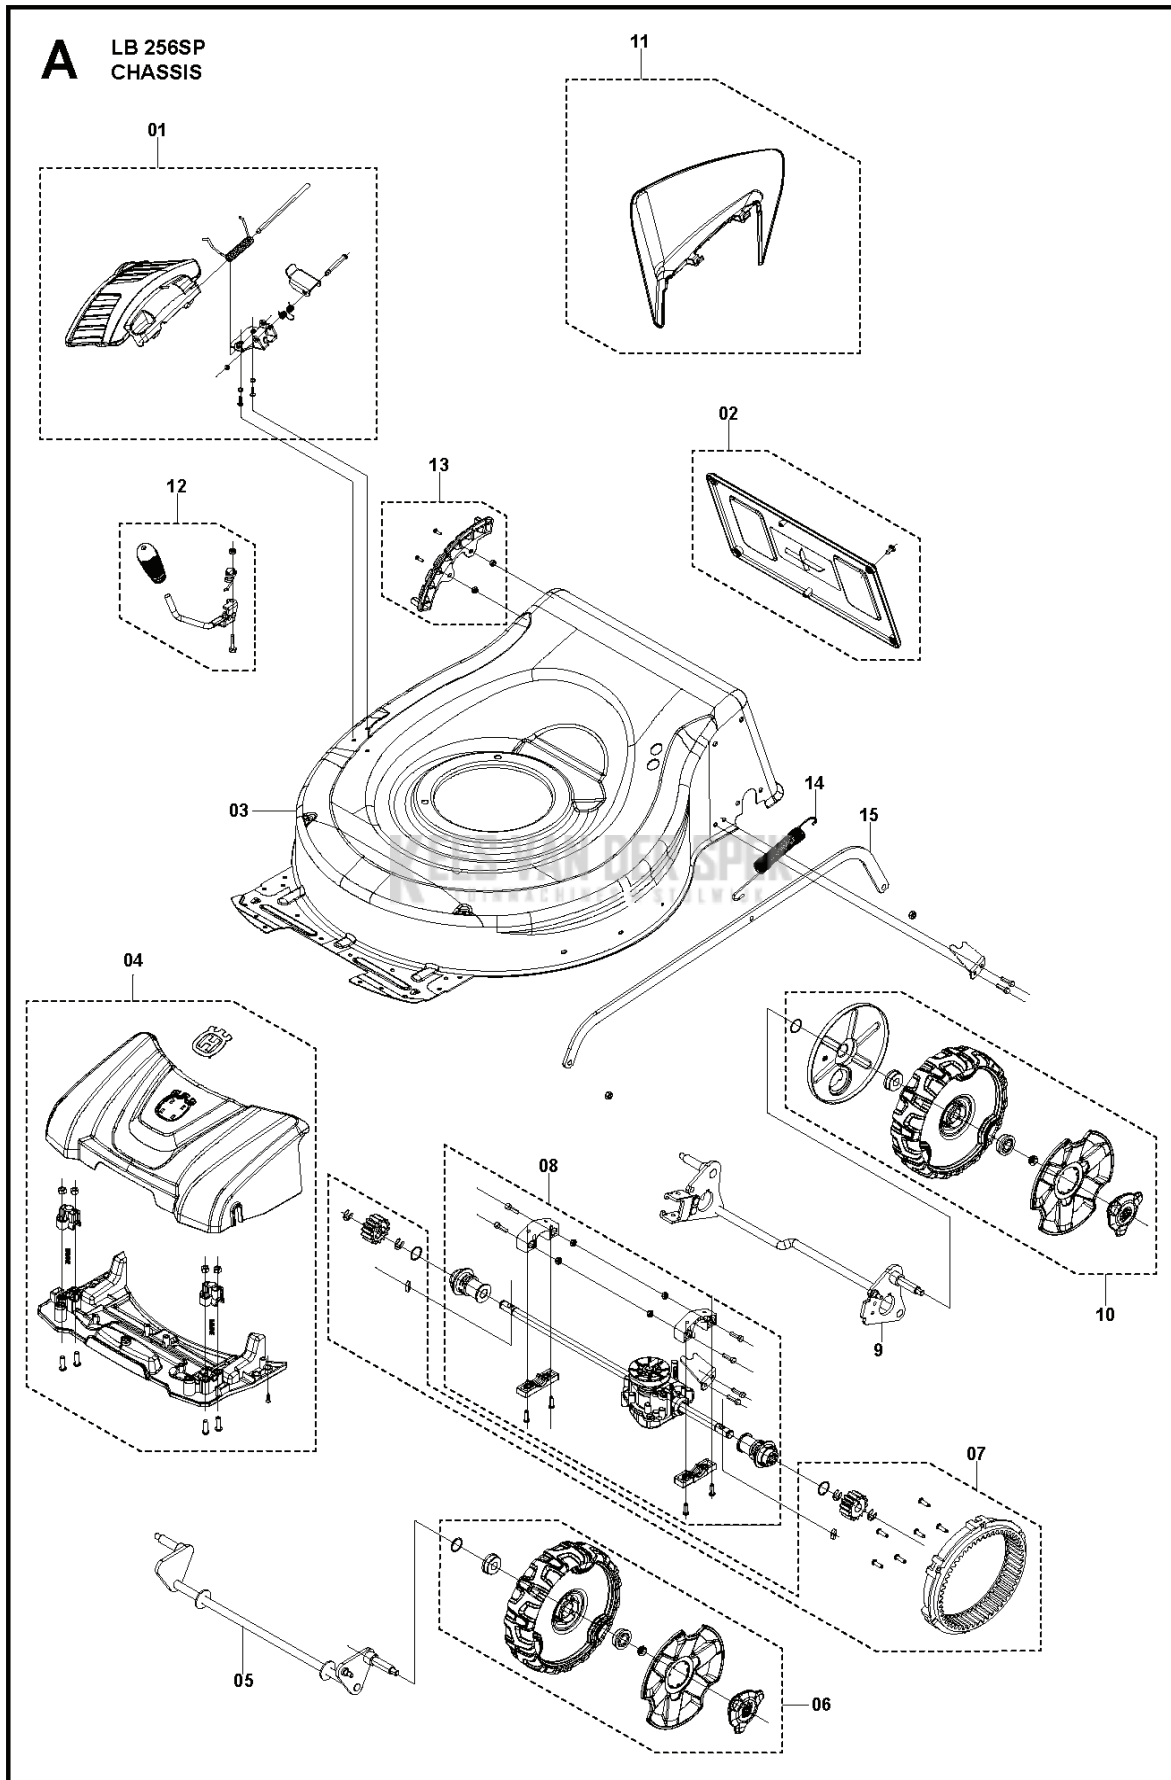

SPARE PARTS CATALOGUE
LAWN MOWERS: CONSUMER WALK-BEHINDS: HUSQVARNA LB
256SP

Spare Parts List

SPARE PARTS LIST

LAWN MOWERS: CONSUMER WALK-
BEHINDS

HUSQVARNA LB 256SP

B LB 256SP
HANDLE

LAWN MOWERS: CONSUMER WALK-BEHINDS

PXM_REF	PXM_PARTNO	DESCRIPTION	PXM_REMARK	QTY.
1	598818201	HENDEL KOMPLEET		1
2	598861901	STANG	DRIVE ROD	1
3	598721901	HENDEL KIT	HANDLE AND SHEATH	1
4	598684129	HENDEL KOMPLEET	BAIL ARM	1
5	598825601	HENDEL KIT	HANDLE	1
6	529596301	KABEL	FLAMEOUT CABLE	1
7	598861801	KABEL COMPL.	DRIVE CABLE ASSY	1
8	598861401	KLEM	CABLE CLIP	1
9	598684125	KNOB ASSY	KNOB	2
10	598684113	SUPPORT KIT	HANDLE BRACKET	1

KEES VAN DER SPEK
TUINMACHINES ★ STOLWIJK

LAWN MOWERS: CONSUMER WALK-BEHINDS

PXM_REF	PXM_PARTNO	DESCRIPTION	PXM_REMARK	QTY.
1	599912501	MOTOR	HS166A	1
2	598684108	HOOGTE INSTELLING	HEIGHT ADJUSTER	1
3	529594801	INSTALLATION KIT	BOLTS AND NUTS	1
4	529596101	POELIE	DRIVE PULLEY	1
5	598684106	DEKSEL	BELT COVER	1
6	529595001	MES HOUDER	BLADE ADAPTER	1
7	598860901	RIEM		1
8	598563601	MES	BLADE Mulch 56 cm	1

KEES VAN DER SPEK
TUINMACHINES ★ STOLWIJK

LAWN MOWERS: CONSUMER WALK-BEHINDS

PXM_REF	PXM_PARTNO	DESCRIPTION	PXM_REMARK	QTY.
1	598684112	PLATE KIT	SIDE DISCHARGE PLATE	1
2	598721801	DEKSELSET	DECORATIVE COVER	1
3	598961301	CHASSIS		1
4	598684123	DEKSELSET	FRONT COVER	1
5	598818801	AS	WHEEL AXLE	1
6	598512901	WIEL	FRONT WHEEL	2
7	598684117	TANDWIEL	WHEEL DRIVE	1
8	598684114	TRANSMISSION KIT	REAR TRANSMISSION	1
9	598684110	AS	WHEEL AXLE	1
10	598684103	WIEL	REAR WHEEL	2
11	598961401	DEKSEL	SIDE PROTECTION COVER	1
12	599139101	HENDEL KIT	HEIGHT ADJUSTMENT HANDLE	1
13	599139001	PLATE KIT	HEIGHT ADJUSTMENT PLATE	1
14	599138901	VEER	HEIGHT ADJUSTMENT SPRING	1
15	599139201	STANG	HEIGHT ADJUSTMENT ROD	1