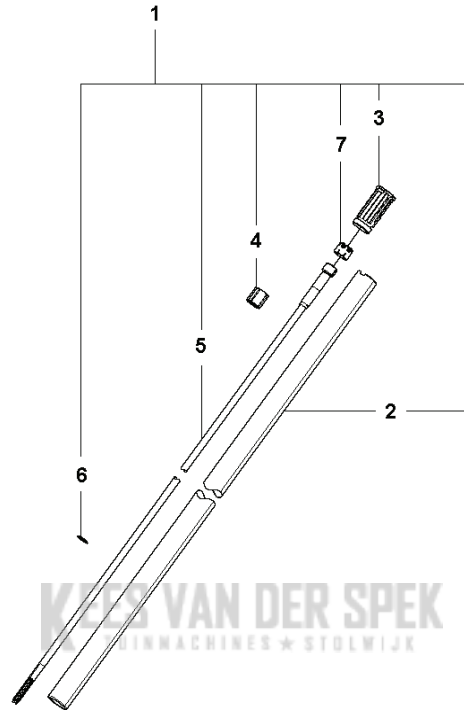

**RA850
GEAR HOUSING**

ACCESSORIES AND TOOLS

PXM_REF	PXM_PARTNO	DESCRIPTION	PXM_REMARK	QTY.
1	594063501	HUIS		1
6	594063801	AS		1
9	516124601	BORGRING		1
10	596249201	ARM		1
11	594064101	DRUJSTANG		2
12	594064201	AS		1
13	515067201	MOER		1
14	515067301	SHIM	The number of this part differs depending on the unit.	1
14	515067501	SHIM	The number of this part differs depending on the unit.	1
14	515067601	SHIM	The number of this part differs depending on the unit.	1
15	515067401	SHIM		1
16	594064301	SHIM		1
17	596249301	ARM		1
18	594064501	KRUKAS		1
19	594064601	AS COMPL.		1
20	516077901	RING		1
21	581499801	BOUT		1
22	594064901	DEKSEL		1
25	591377001	SCREW		1
26	594065201	PAKKING		1
27	576191601	SCREW		4
28	578796901	BOUT		1
29	594067401	TANDWIELKOP		1
30	505170201	LAGER		1
31	597116701	SHIM		1
32	597735801	SHIM		1
33	516129901	LAGER		1
34	514128201	RING		1
35	596567601	BORGRING		1
36	594065501	AFSTANDRING		1
37	594066101	VERSNELLING		1
38	594066201	AFSTANDRING		1
39	597545902	BLADE SET	2 blades included.	1
40	521862001	BOUT		8
41	594065801	DRAAISCHOTEL		1
42	598398401	SCREW		1
43	515067701	SHIM		1
44	596627801	RING		1

KEES VAN DER SPEK
TUINMACHINES * STOLWIJK

**RA850
SHAFT**

KEES VAN DER SPEK
TUINMACHINES * STOLWIJK

ACCESSORIES AND TOOLS

PXM_REF	PXM_PARTNO	DESCRIPTION	PXM_REMARK	QTY.
1	584249301	PIJP		1
2	587414601	PLUG		1 1
3	583938301	KLEM		1 1
4	587411701	AANDRIJFAS		1 1
5	503785202	STEUNLAGER		1 1
6	735580810	BORGRING		1 1