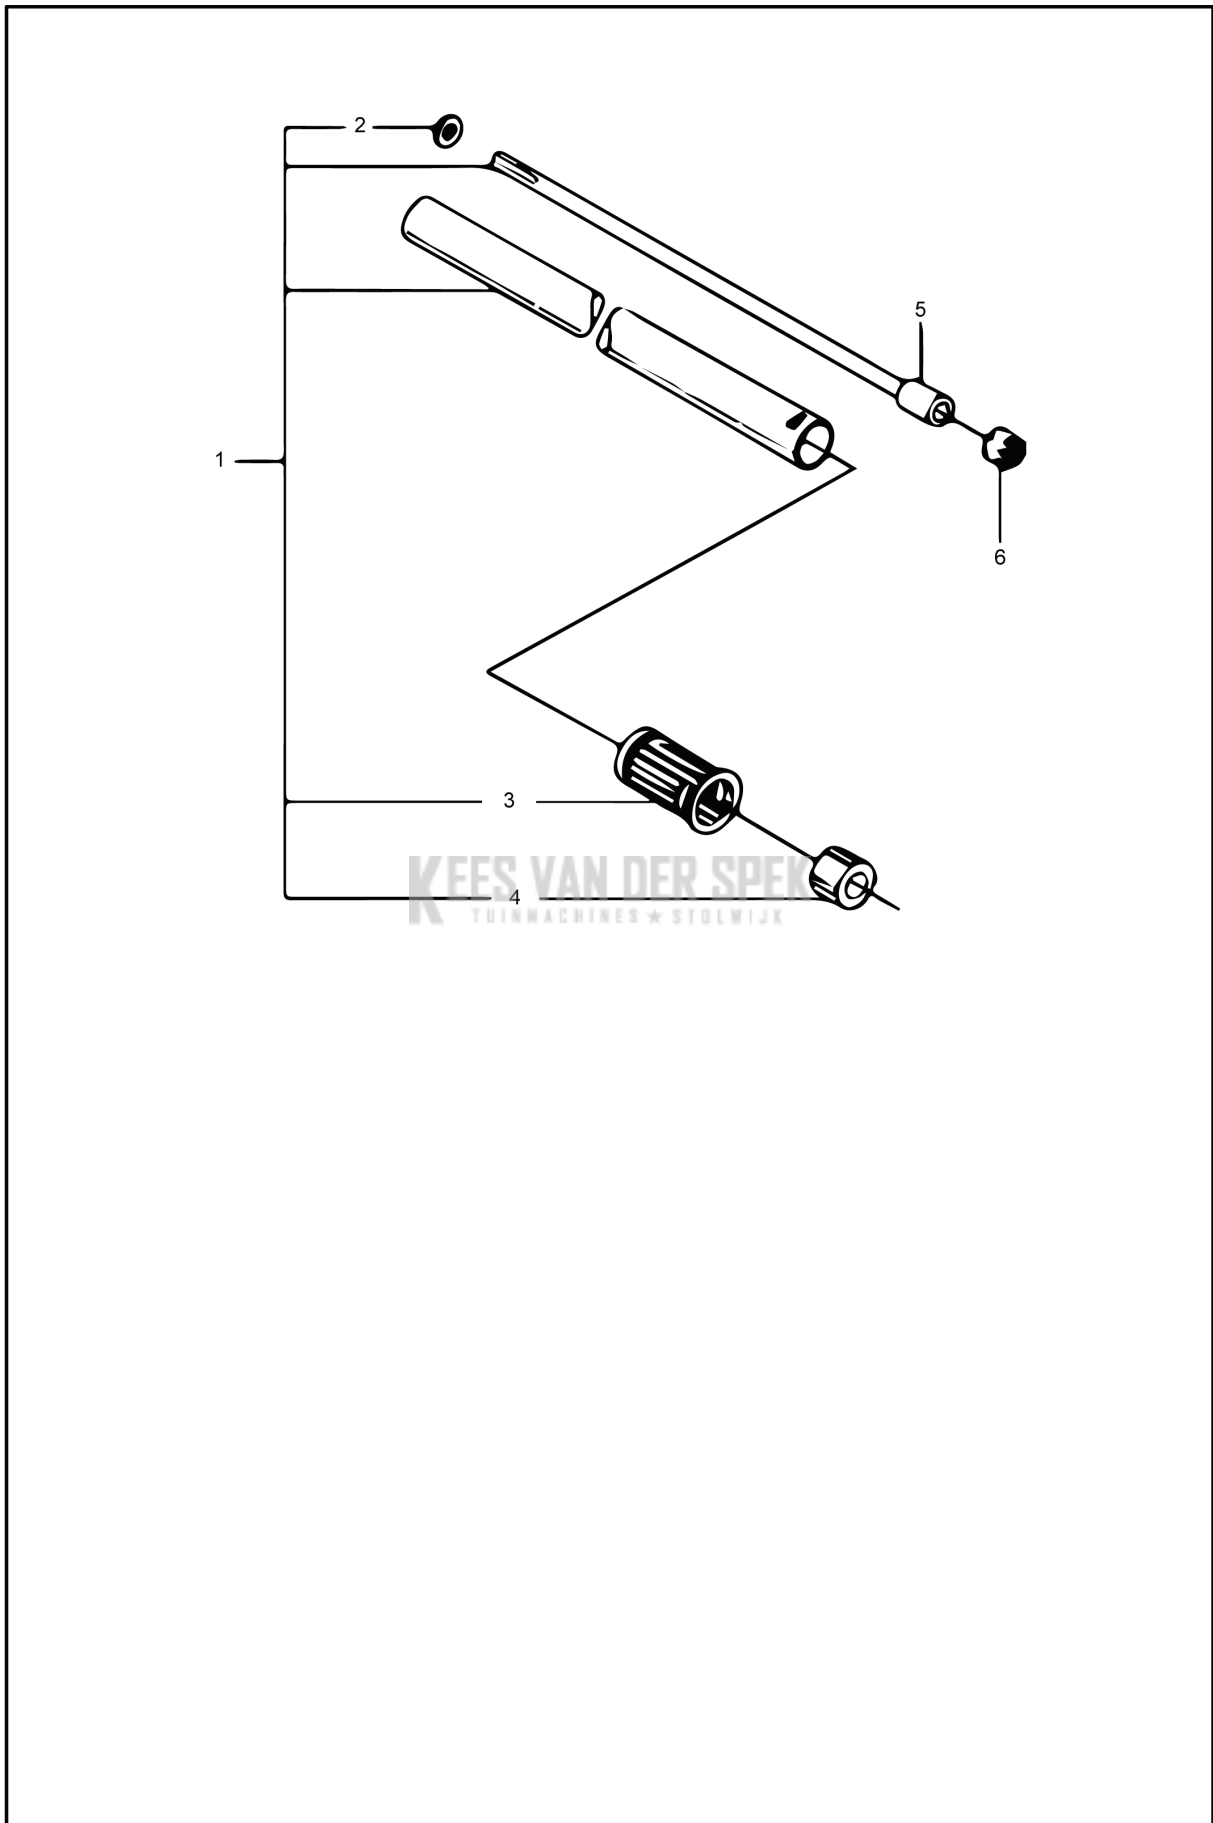

SPARE PARTS CATALOGUE
ACCESSORIES AND TOOLS: HUSQVARNA EDGER ATTACHMENT
ESA850

Spare Parts List

SPARE PARTS LIST

ACCESSORIES AND TOOLS

KEES VAN DER SPEK
TUINMACHINES * STOLWIJK

HUSQVARNA EDGER ATTACHMENT
ESA850