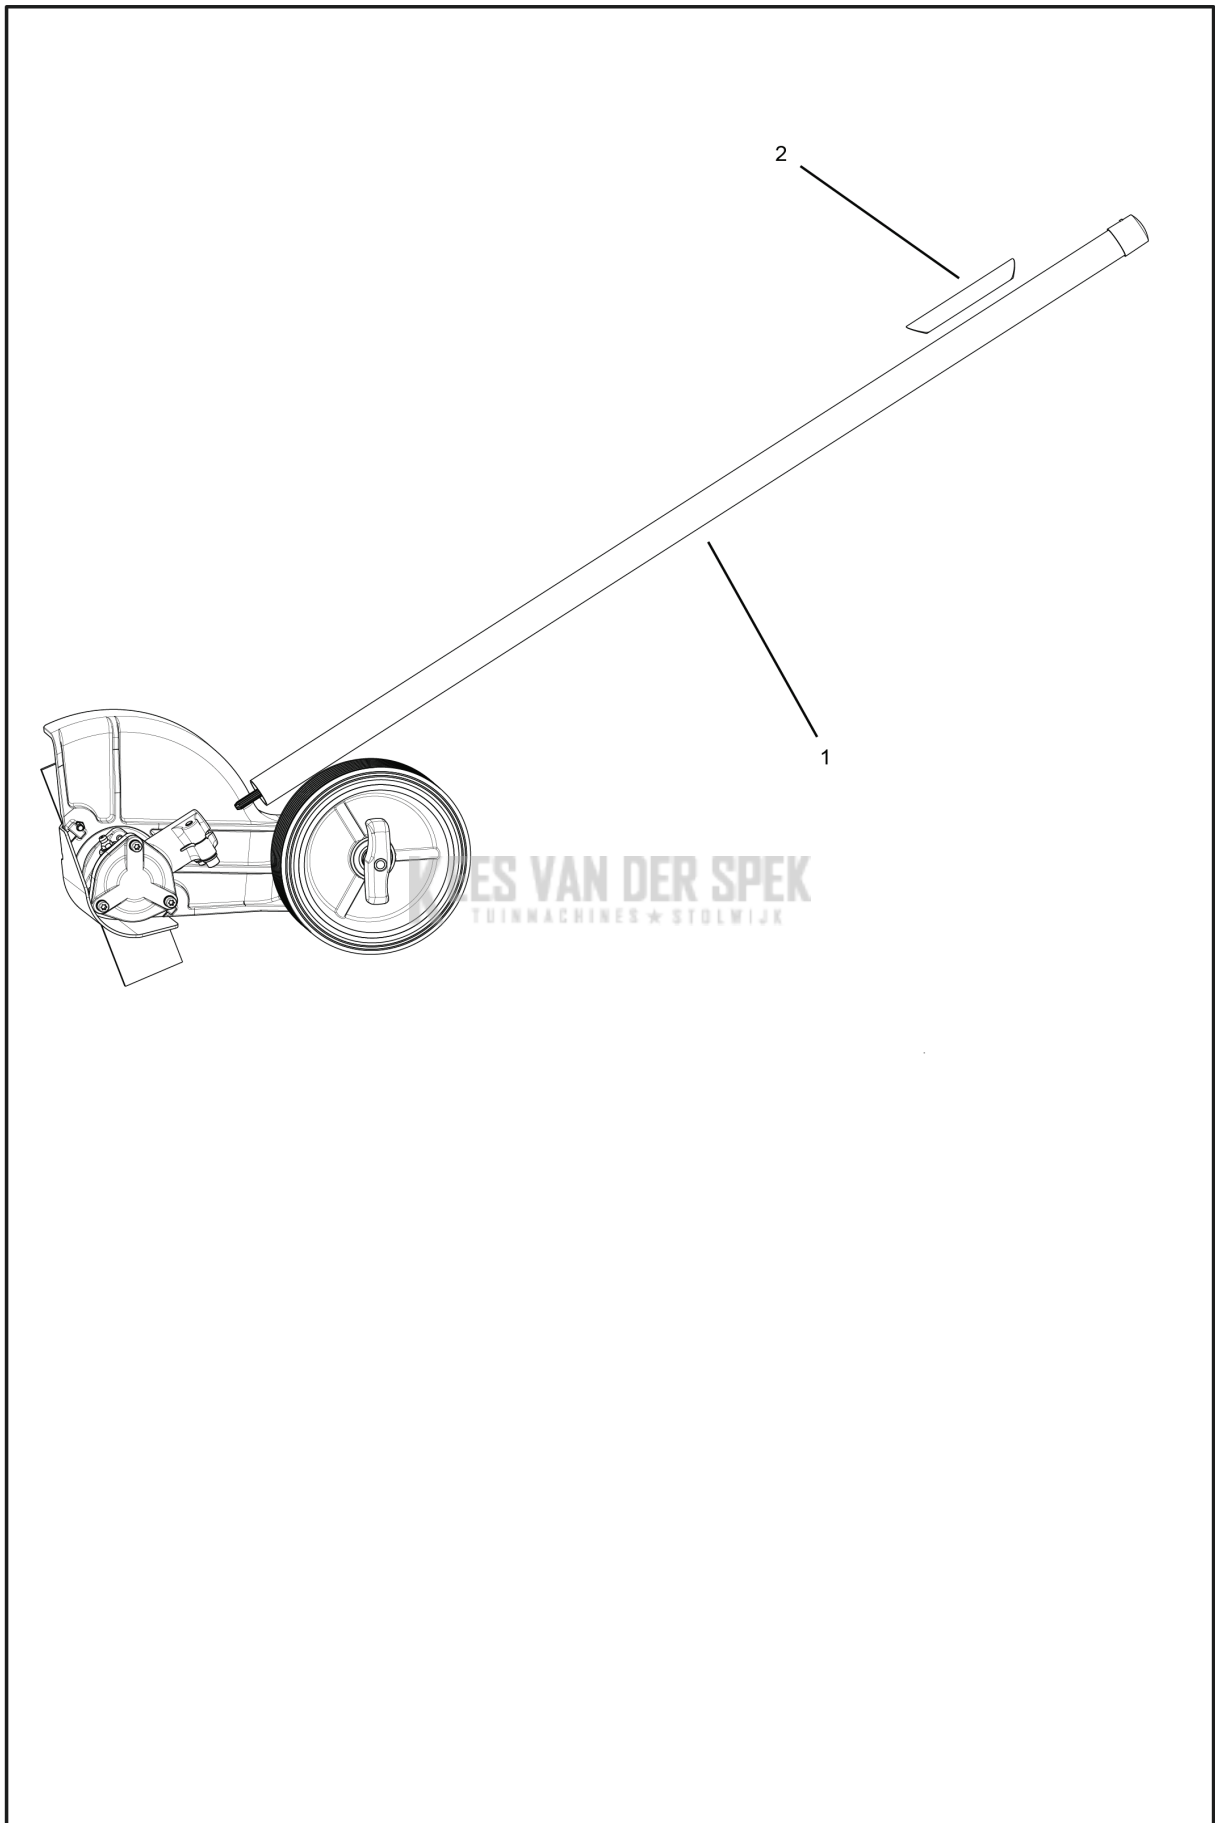

ACCESSORIES AND TOOLS

PXM_REF	PXM_PARTNO	DESCRIPTION	PXM_REMARK	QTY.
1	588823003	AS		1
2	503709701	PLAATJE	WARNING	1

KEES VAN DER SPEK
TUINMACHINES ★ STOLWIJK