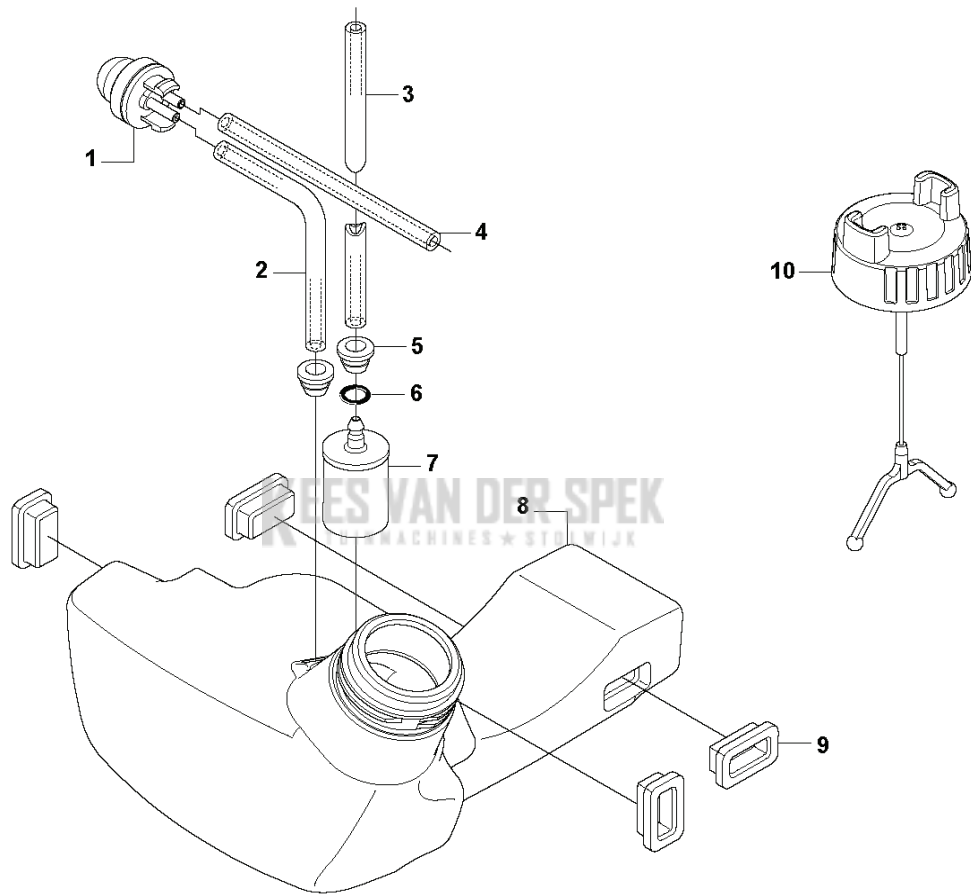

E 535LK
FUEL TANK

TRIMMERS/EDGERS

PXM_REF	PXM_PARTNO	DESCRIPTION	PXM_REMARK	QTY.
1	503936601	PURGE		1
2	537042412	BRANDSTOFSLANG		1
3	537052301	BRANDSTOFSLANG		1
4	537042412	BRANDSTOFSLANG		1
5	503735801	BUSHING		2
6	537184901	O-RING		1
7	503443201	BRANDSTOFFILTER		1
8	544328801	TANK COMPL.		1
9	503911001	OPHANGING		4
10	503911802	TANKDEKSEL		1