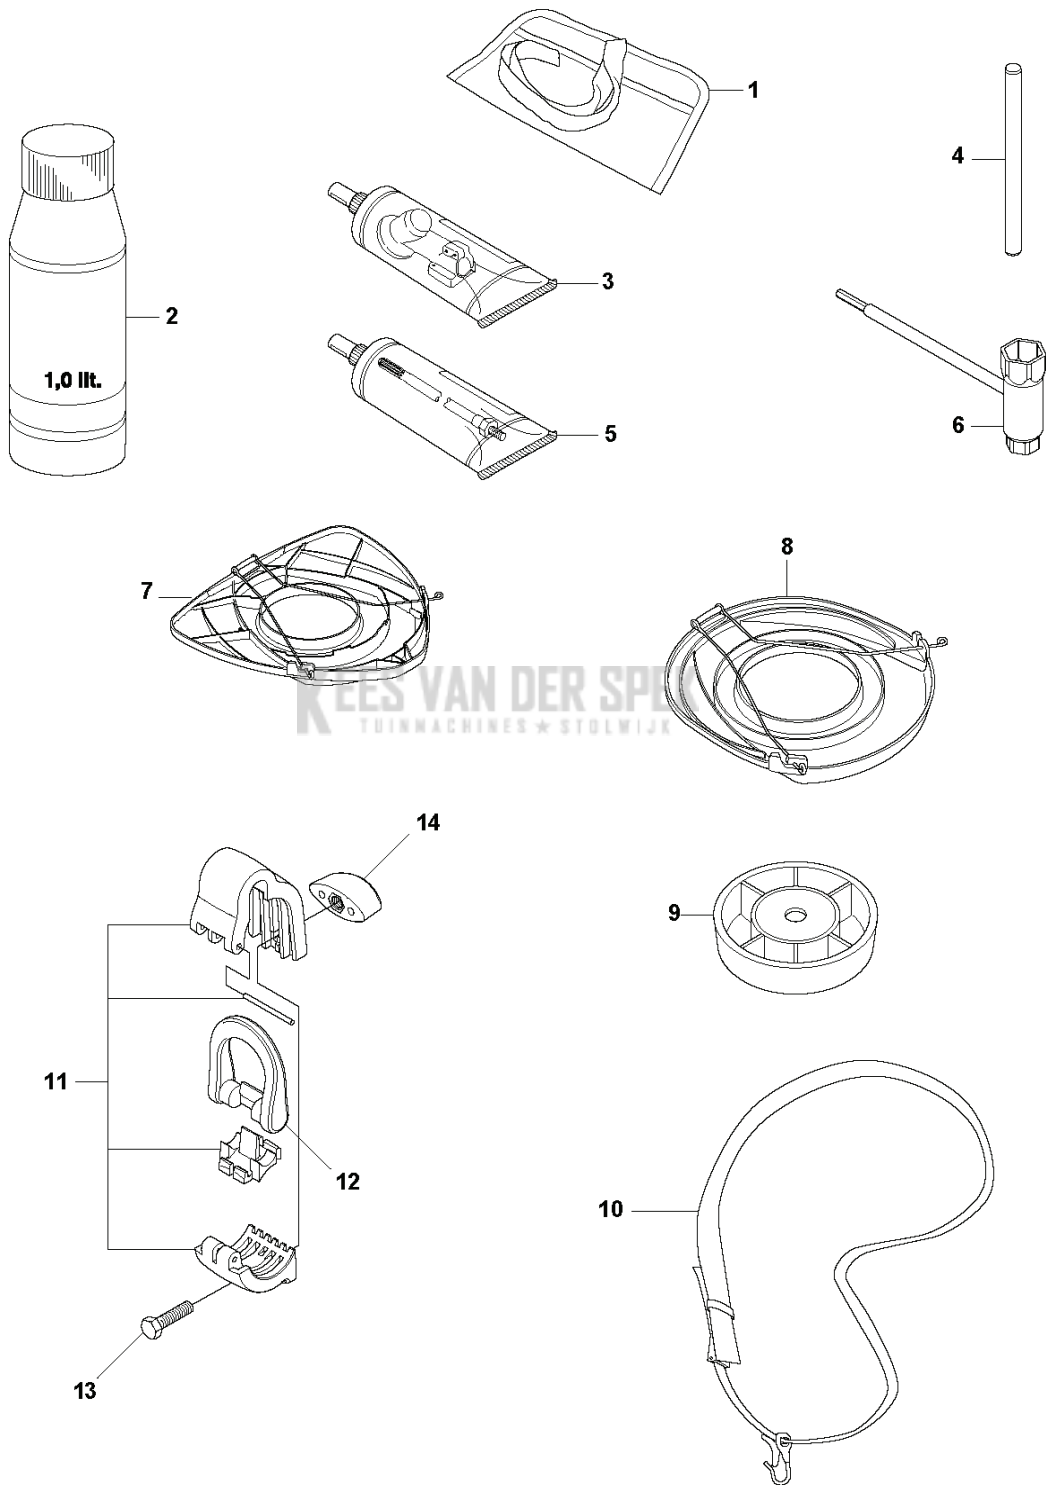

R2 535LK
ACCESSORIES

TRIMMERS/EDGERS

PXM_REF	PXM_PARTNO	DESCRIPTION	PXM_REMARK	QTY.
1	501192201	GEREEDSCHAP		1
2	531009248	FILTER OLIE	Oil Airfilter	1
3	503976401	VET		1
4	502285901	STOP		1
5	503801701	VET		1
6	537362101	COMBINATIESLEUTEL		1
7	544359101	TRANSPORTBESCHERMING		1
8	537312901	TRANSPORTBESCHERMING	200-275 mm	1
9	503890102	DRAAISCHOTEL		1
10	537216201	DRAAGSTEL		1
10	537216202	DRAAGSTEL	USA	1
11	537353601	LUS		1
12	537350101	LUS		1
13	725233151	SCREW		1
14	537130402	KNOP		1