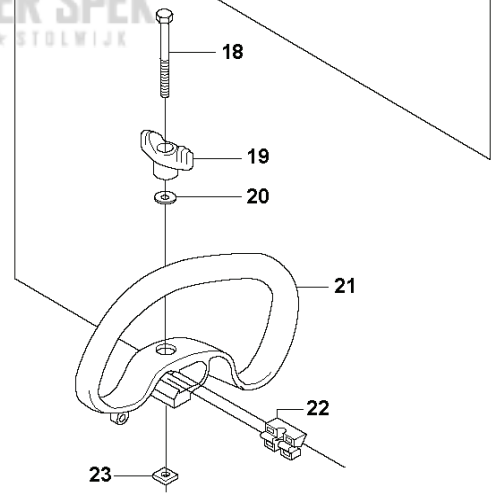

C3 525LK
SHAFT

KEES VAN DER SPEK
TUINMACHINES * STOLWIJK

WARNING!
Operation of this equipment may create sparks that can start fires around dry vegetation. A spark arrestor may be required. The operator should contact local fire agencies for laws or regulations relating to fire prevention requirements.

25