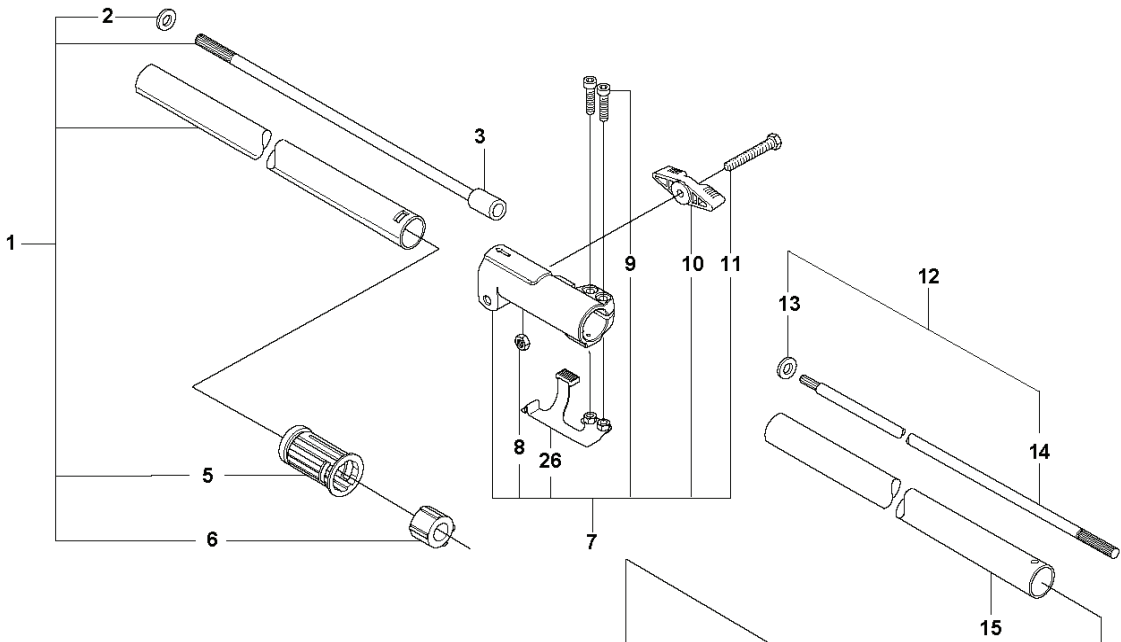

C3 525LK
SHAFT

KEES VAN DER SPEK
TUINMACHINES * STOLWIJK

WARNING!
Operation of this equipment may create sparks that can start fires around dry vegetation. A spark arrestor may be required. The operator should contact local fire agencies for laws or regulations relating to fire prevention requirements.