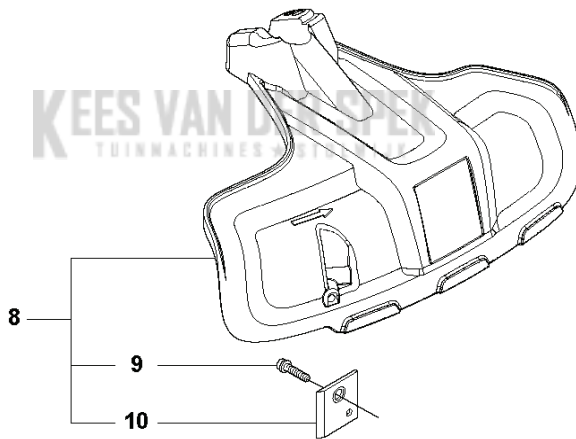

524L, 525L, LS, LST, LK, RJX, RJD, RS, RX, RXT, RK