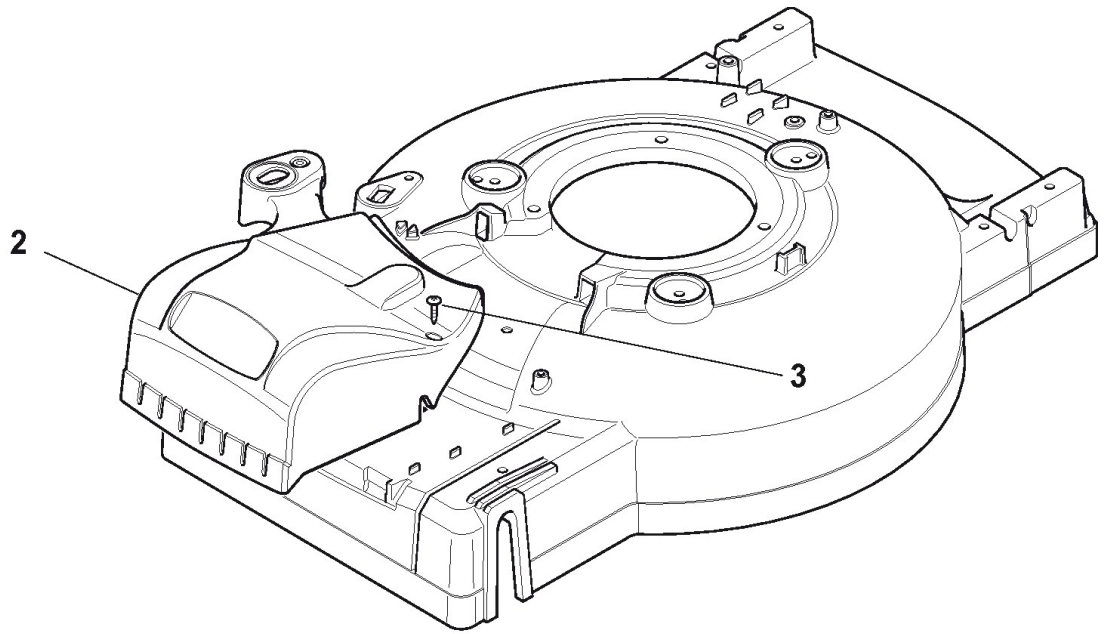

KEES VAN DER SPEK
TUINMACHINES ★ STOLWIJK

Protection, Belt

Ref.nr.	Qty	Item number	Description	Notes	From	Up to
2	1	322226120/0	Mask, Yellow	To 31-August-2013		
2	1	322226198/0	Protection, Belt Yellow	From 01-September-2013		
3	2	112728440/0	Screw