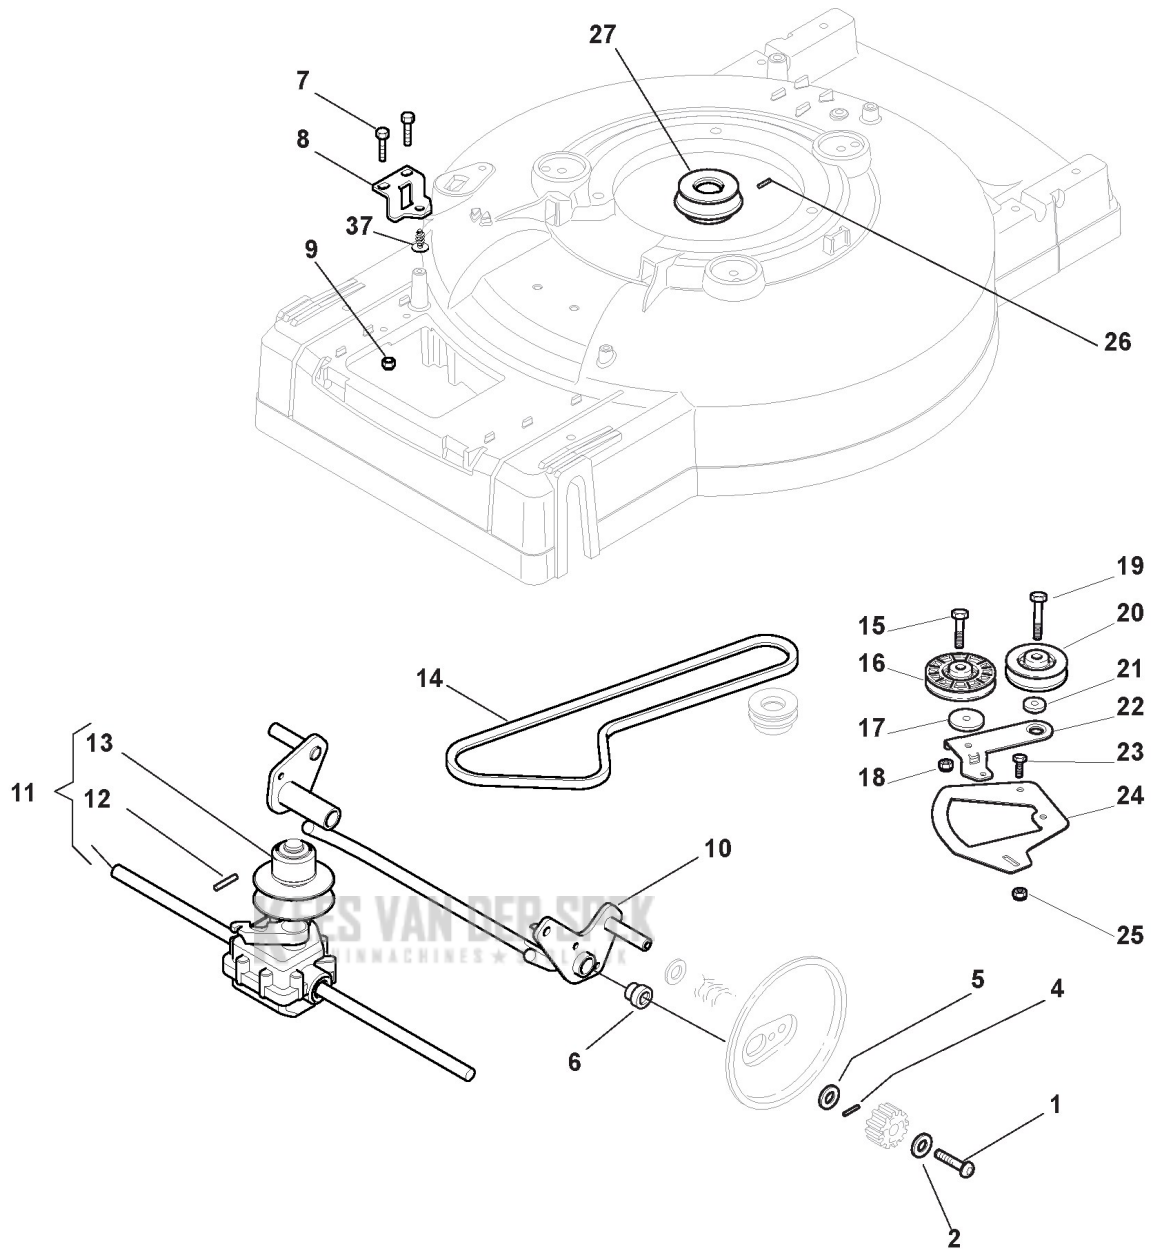

Transmission

Ref.nr.	Qty	Item number	Description	Notes	From	Up to
1	2	112735662/1	Screw			
2	2	112521460/0	Washer			
4	2	122753002/0	Pin			
5	2	122671661/0	Washer			
6	2	122038406/0	Bushing			
7	2	112791011/0	Screw			
8	1	322551661/0	Plate			
9	2	112154510/0	Nut			
10	1	381002833/2	Axle, Front Wheels			
11	1	181003101/2	Gear Box			
12	1	112645700/0	Elastic Pin			
13	1	122601932/0	Pulley			
14	1	135064383/0	Belt			
15	1	112674701/0	Screw			
16	1	122601914/0	Pulley			
17	1	322680009/0	Washer			
18	1	112154510/0	Nut			
19	1	112689500/0	Screw			
20	1	122601915/0	Pulley			
21	1	122671656/0	Washer			
22	1	322320007/0	Lever			
23	1	112791011/0	Screw			
24	1	322806629/0	Pulley Lever Support			
25	2	112154510/0	Nut			
26	1	112714312/0	Dowel			
27	1	122601917/0	Pulley, Crankshaft Ø 22.2			
37	2	112728704/1	Screw			

Kees van der Spek
TUINMACHINES & STOLWIJK