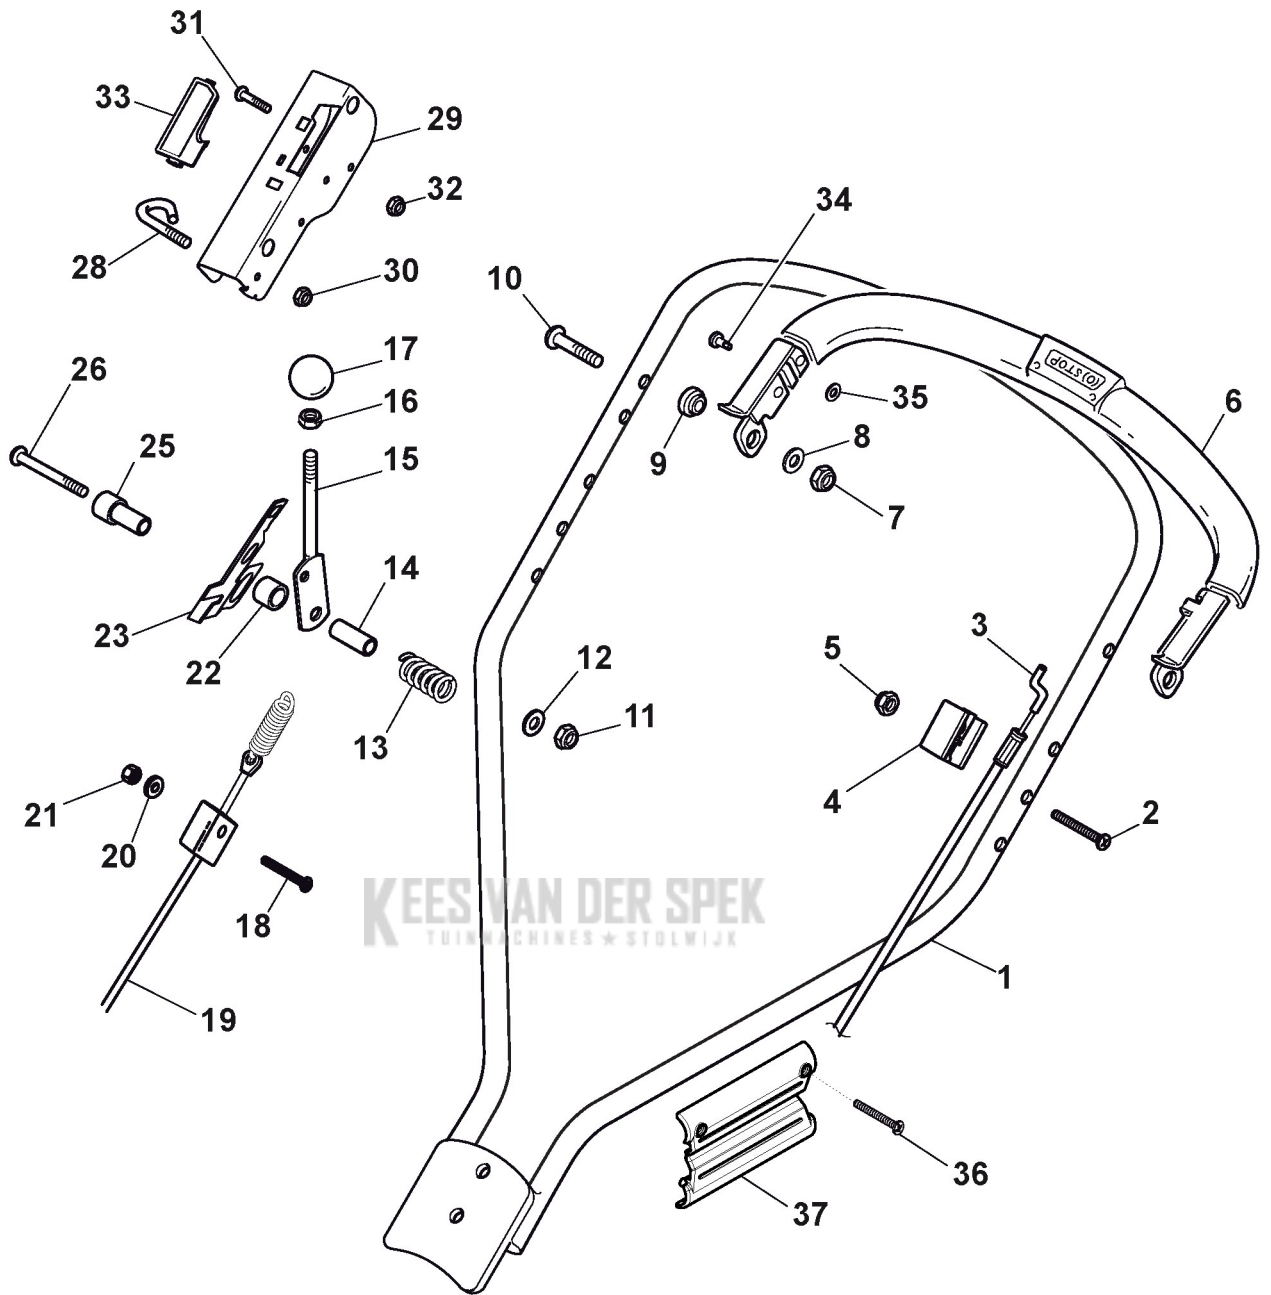

Mask

Ref.nr.	Qty	Item number	Description	Notes	From	Up to
1	1	322869713/0	Tube			
2	1	381008657/0	Outfit, Screws			

KEES VAN DER SPEK
TUINMACHINES & STOLWIJK

Deck/Handle, Lower Part

Ref.nr.	Qty	Item number	Description	Notes	From	Up to
1	1	381003631/0	Grey Deck	To 31-August-2013		
1	1	381004736/0	Grey Deck	From 01-September-2012		
4	1	112727802/0	Screw	From 01-September-2012		
4	1	112728519/0	Screw	To 31-August-2013		
5	1	122034000/0	Washing Connection			
6	1	119035000/0	Or Ring			
8	2	322820054/0	White Cap			
9	1	322778417/0	Right Bracket			
10	4	112735595/0	Screw			
11	4	112800815/0	Screw			
12	1	322735569/0	Sector, Height Adjustment			
13	1	322778415/0	Bracket, Left			
14	1	381006369/0	Handle, Middle Part Grey	To 28-february-2018		
14	1	381006369/1	Handle, Middle Part Grey	From 01-March-2018		
15	4	112293200/0	Nut			
16	1	112523080/0	Washer			
17	1	322399813/0	Knob			

Handle, Upper Part

Ref.nr.	Qty	Item number	Description	Notes	From	Up to
1	1	381006371/0	Handle, Upper Part Grey	Grey		
2	1	112727784/0	Screw			
3	1	181030084/0	Cable, Thread Engine Brake	for Stepless Variator		
4	1	322551639/0	Fixed Plate			
5	1	112154510/0	Nut			
6	1	381003318/1	Lever, Engine Brake			
7	2	112154510/0	Nut			
8	2	112521330/0	Washer			
9	2	122671660/1	Washer			
10	2	112727784/0	Screw			
11	1	112154510/0	Nut			
12	1	112521330/0	Washer			
13	1	122450446/0	Spring			
14	1	122170840/0	Spacer			
15	1	381003313/0	Driving Lever			
16	1	112293200/0	Nut			
17	1	322399812/0	Knob			
18	1	112727791/0	Screw			
19	1	381000745/1	Cable Rear Drive			
20	1	112521330/0	Washer			
21	1	112154510/0	Nut			
22	1	122170842/0	Spacer			
23	1	322551653/0	Plate			
25	1	122170843/0	Spacer			
26	1	112727786/0	Screw			
28	1	122430314/0	Starting Rope Guide Spring			
29	1	381004405/0	Dashboard			
30	1	112154510/0	Nut			
31	1	112727792/0	Screw			
32	1	112154510/0	Nut			
33	1	322500050/0	Shoe			
34	1	122524342/0	Pin			
35	1	112604897/0	Elastic Washer			
36	4	112728701/0	Screw			
37	2	322806645/0	Cable Support			