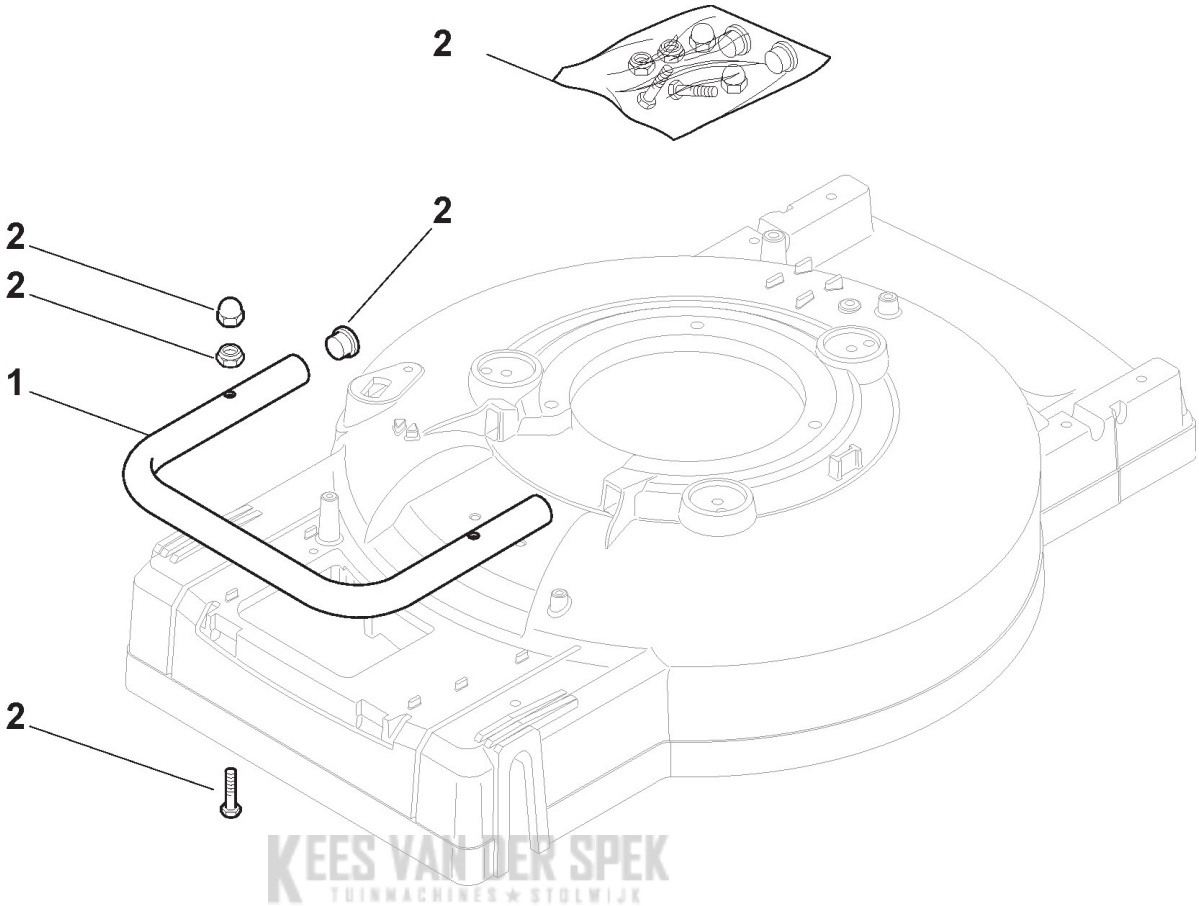

Kees van der Sprenk
Tijdschrift voor de
bouw

Wheel and Hub Cap

Ref.nr.	Qty	Item number	Description	Notes	From	Up to
1	2	322545157/0	Front Axle Plate	To 31-August-2011		
1	2	322545157/1	Front Axle Plate	From 01-September-2011		
2	4	112735662/0	Screw	To 31-August-2010		
2	4	112735662/1	Screw	From 01-September-2010		
3	2	122671659/0	Washer			
4	2	122430215/0	Spring			
5	2	112604899/0	Crown Fastener			
6	1	122033331/0	Wheels Control Rod			
7	1	112735651/0	Screw			
8	1	322545139/0	Plate			
9	1	122446183/0	Spring			
10	2	122671659/0	Washer			
11	2	122430215/0	Spring			
12	2	112735661/0	Screw			
13	2	322551529/0	Wheels Cleaning Plate			
14	2	112521330/0	Washer			
15	1	381002835/0	Rear Wheel Axle			
16	1	112793701/0	Screw			
17	1	122170830/0	Spacer			
18	1	381003317/0	Lever, Height Adjustment			
19	1	112293201/0	Nut			
20	1	112293200/0	Nut			
21	1	322399812/0	Knob			
24	4	112728210/0	Screw			
25	2	322600129/0	Protection, Wheel			
26	4	112735661/0	Screw			
27	4	112521330/0	Washer			
28	2	381007367/0	Wheel			
29	2	122570128/0	Pinion			
30	2	322120108/0	Wheels Crown			
31	4	119216038/0	Bearing			
32	2	112521460/0	Washer			
33	2	112735662/0	Screw	To 31-August-2010		
33	2	112735662/1	Screw	From 01-September-2010		
34	4	322110380/0	Hub Cap Black			
35	2	322600130/0	Protection, Wheel			
36	2	381007365/0	Wheel			
37	4	119216038/0	Bearing			
38	2	112521460/0	Washer			
39	2	112735662/0	Screw	To 31-August-2010		
39	2	112735662/1	Screw	From 01-September-2010		