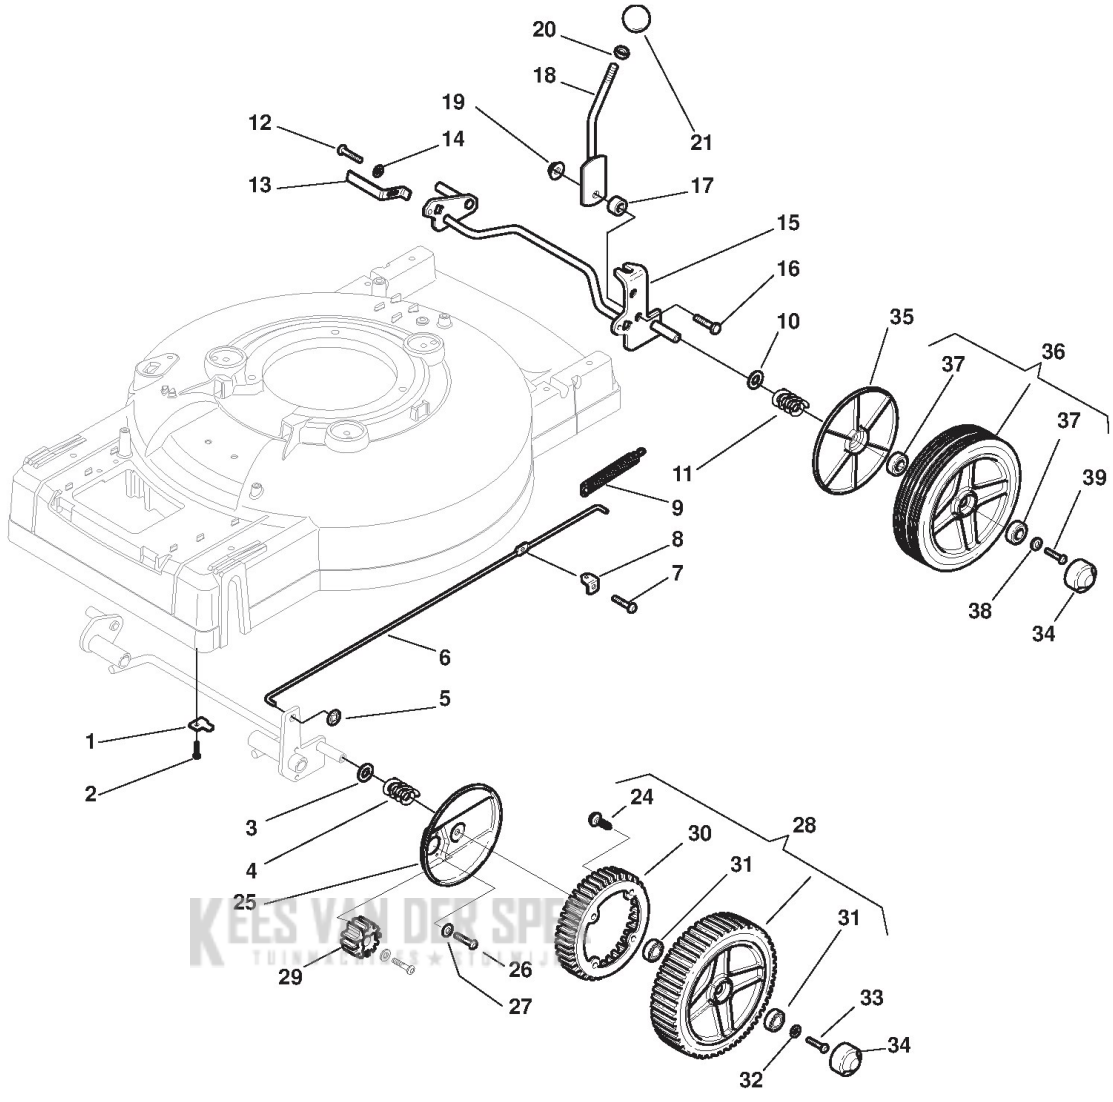

Kees van der Sprenk
Tijdschrift voor de
bouw

Wheel and Hub Cap

Ref.nr.	Qty	Item number	Description	Notes	From	Up to
1	2	322545157/0	Front Axle Plate	To 31-August-2011		
1	2	322545157/1	Front Axle Plate	From 01-September-2011		
2	4	112735662/0	Screw	To 31-August-2010		
2	4	112735662/1	Screw	From 01-September-2010		
3	2	122671659/0	Washer			
4	2	122430215/0	Spring			
5	2	112604899/0	Crown Fastener			
6	1	122033331/0	Wheels Control Rod			
7	1	112735651/0	Screw			
8	1	322545139/0	Plate			
9	1	122446183/0	Spring			
10	2	122671659/0	Washer			
11	2	122430215/0	Spring			
12	2	112735661/0	Screw			
13	2	322551529/0	Wheels Cleaning Plate			
14	2	112521330/0	Washer			
15	1	381002835/0	Rear Wheel Axle			
16	1	112793701/0	Screw			
17	1	122170830/0	Spacer			
18	1	381003317/0	Lever, Height Adjustment			
19	1	112293201/0	Nut			
20	1	112293200/0	Nut			
21	1	322399812/0	Knob			
24	4	112728210/0	Screw			
25	2	322600129/0	Protection, Wheel			
26	4	112735661/0	Screw			
27	4	112521330/0	Washer			
28	2	381007367/0	Wheel			
29	2	122570128/0	Pinion			
30	2	322120108/0	Wheels Crown			
31	4	119216038/0	Bearing			
32	2	112521460/0	Washer			
33	2	112735662/0	Screw	To 31-August-2010		
33	2	112735662/1	Screw	From 01-September-2010		
34	4	322110380/0	Hub Cap Black			
35	2	322600130/0	Protection, Wheel			
36	2	381007365/0	Wheel			
37	4	119216038/0	Bearing			
38	2	112521460/0	Washer			
39	2	112735662/0	Screw	To 31-August-2010		
39	2	112735662/1	Screw	From 01-September-2010		