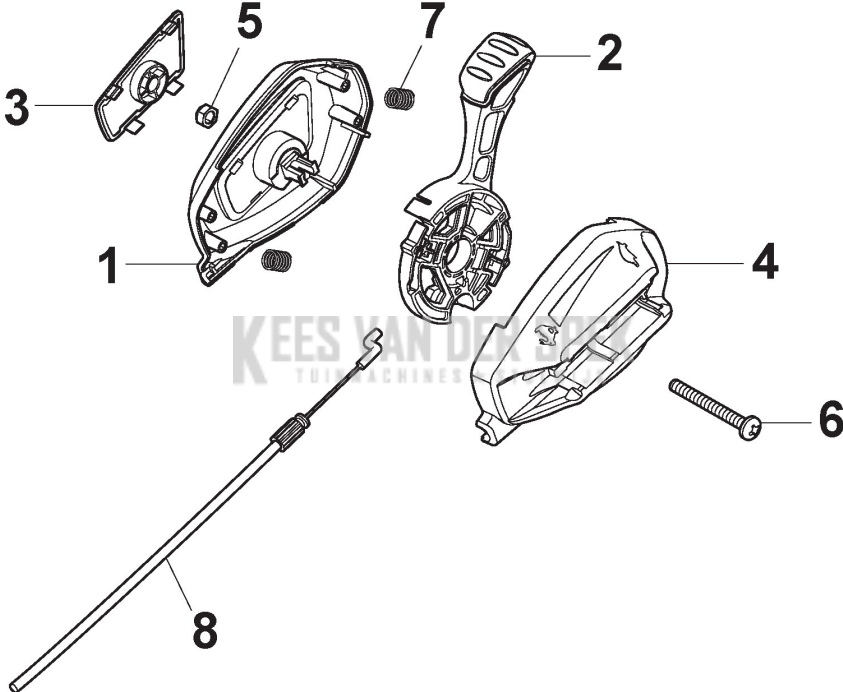

Controls

Ref.nr.	Qty	Item number	Description	Notes	From	Up to
1	1	322722817/0	External Protection			
2	1	381007227/0	Variator Lever Assy			
3	1	322820086/0	Cap			
4	1	322722819/0	Internal Protection			
5	1	112154510/0	Nut			
6	1	112727786/0	Screw			
7	2	122450487/0	Spring			
8	1	381030114/0	Variator Cable			

KEES VAN DER SPEK
TUINMACHINES & STOLWIJK