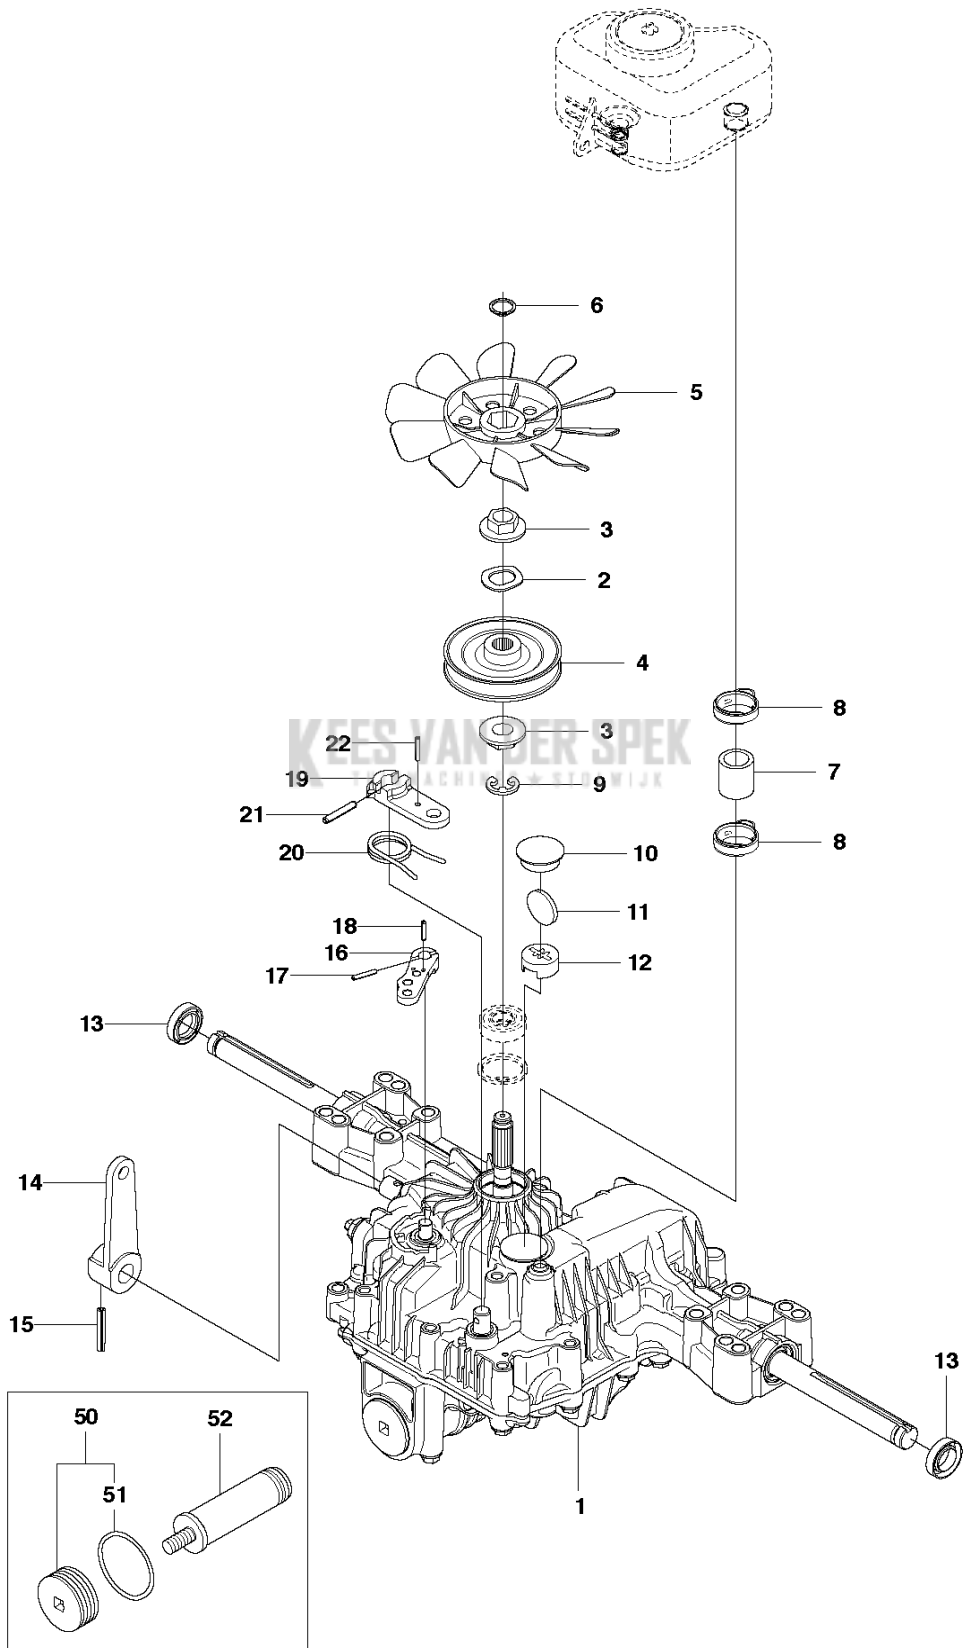

K574

RIDERS

PXM_REF	PXM_PARTNO	DESCRIPTION	PXM_REMARK	QTY
1	590716801	TRANSMISSIE		1
2	506986501	VEERING		1
3	506986601	AFSTAND		2
4	502451901	POELIE		1
5	506986801	VENTILATOR		1
6	735311500	BORGCLIP		1
7	502451601	PIJP		1
8	506987001	SLANGKLEM		2
9	535402807	KLEM		1 1
10	535402832	PLUG		1 1
11	535402829	MAGNEET		1 1
12	502452001	MAGNET HOLDER		1 1
13	535402837	AFDICHTING		2 1
14	502453201	CONTROLE HEFBOOM		1 1
15	535402809	PIN RETAINING SCREW		1 1
16	535402817	HEFBOOM		1 1
17	535402816	PIN RETAINING SCREW		1 1
18	535402833	PIN RETAINING SCREW		1 1
19	535402838	HEFBOOM		1 1
20	535402839	RETURN SPRING		1 1
21	535402840	PIN RETAINING SCREW		1 1
22	535402841	PIN RETAINING SCREW		1 1
50	574515101	KIT		1
51	574515201	O-RING		1 50
52	535402819	FILTER		1