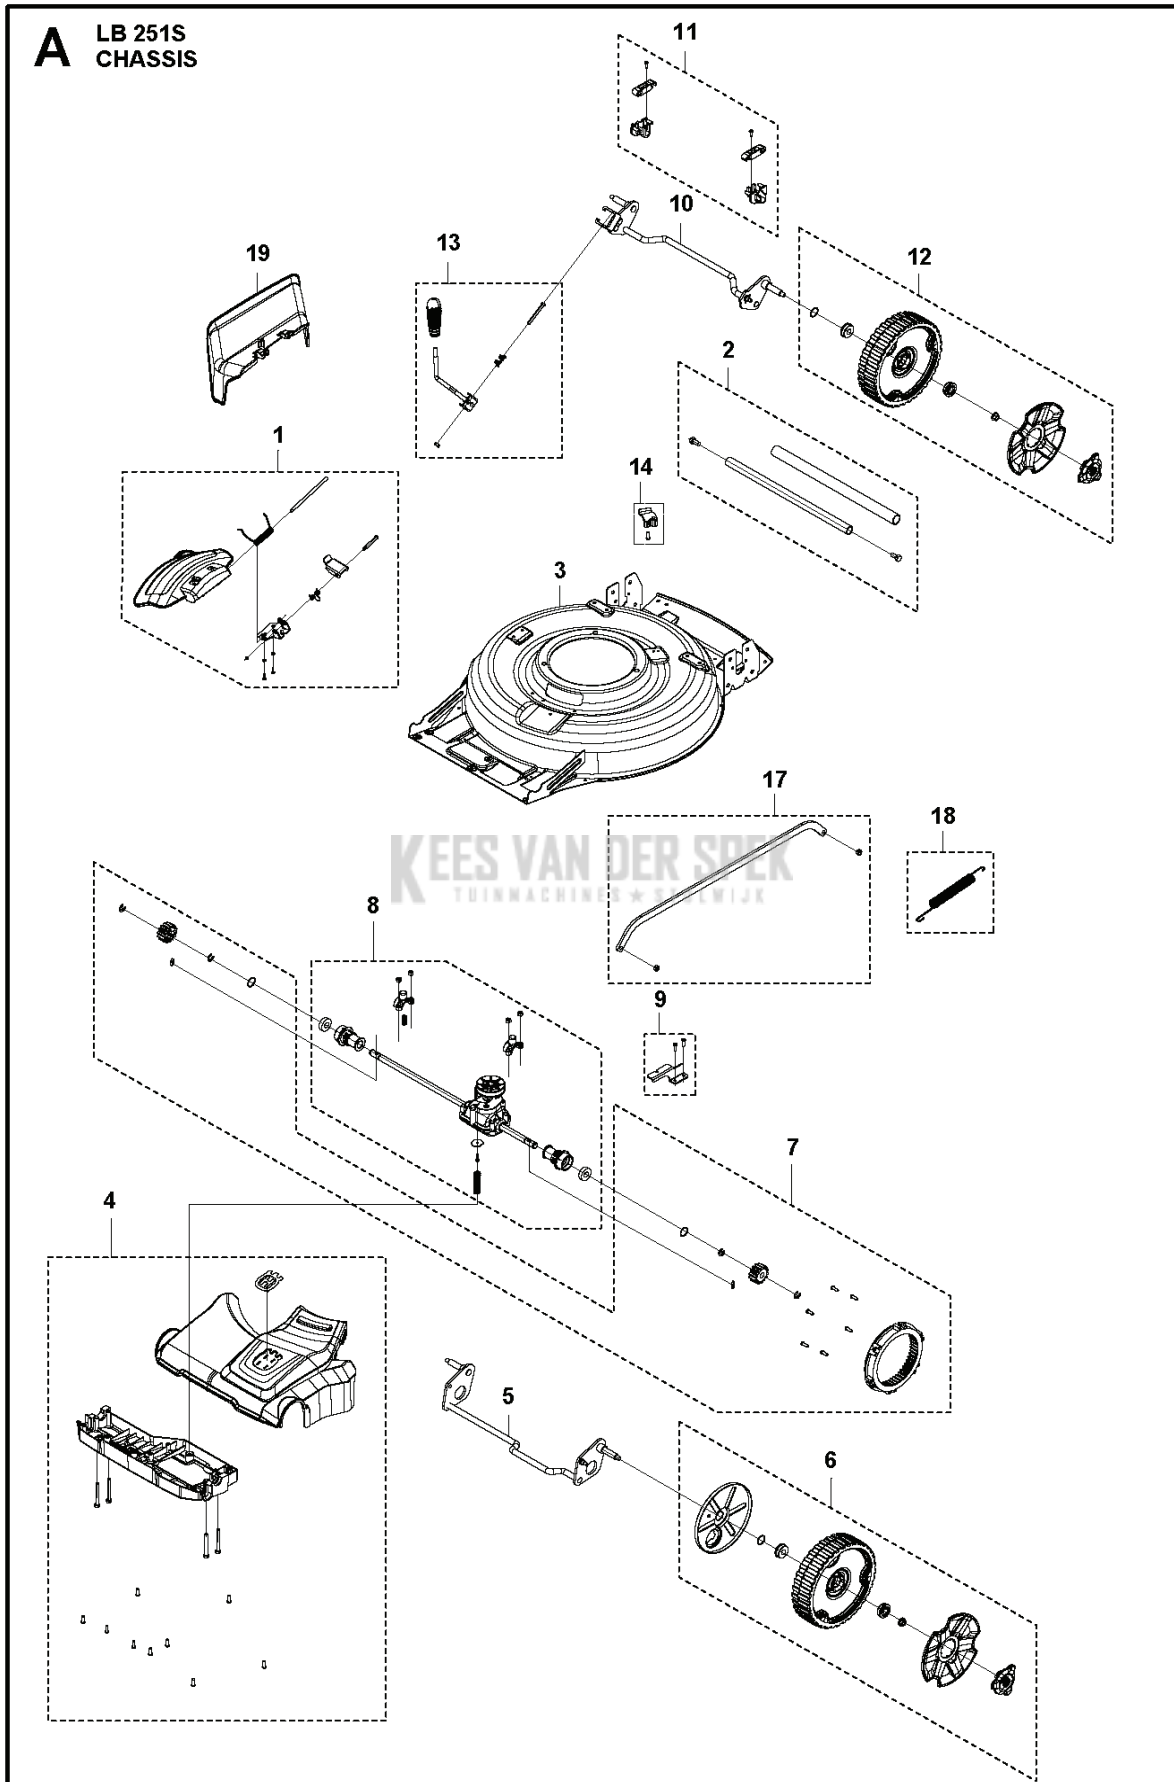

A LB 251S
CHASSIS

LAWN MOWERS: CONSUMER WALK-BEHINDS

PXM_REF	PXM_PARTNO	DESCRIPTION	PXM_REMARK	QTY.
1	599349410	PLATE KIT	SIDE DISCHARGE PLATE	1
2	599349416	DEKSEL		1
3	599349370	CHASSIS	CHASSIS	1
4	599349372	DEKSELSET	FRONT COVER	1
5	599349383	AS	FRONT WHEEL AXLE	1
6	599349368	WIEL	FRONT WHEEL	1
7	598684117	TANDWIEL	WHEEL DRIVE	1
8	599349421	TRANSMISSION KIT	REAR TRANSMISSION	1
9	599349411	PLATE KIT	TRANSMISSION PLATE	1
10	599349384	AS	REAR WHEEL AXLE	1
11	599349419	SUPPORT KIT	AXLE SUPPORT KIT	1
12	599349424	WIEL	REAR WHEEL	1
13	599349401	HENDEL KIT	HEIGHT ADJUSTMENT HANDLE	1
14	599349405	HAAK	CABLE HOOK	1
17	599349365	STANG	HEIGHT ADJUSTMENT ROD	1
18	599138901	VEER	HEIGHT ADJUSTMENT SPRING	1
19	599349395	DEKSEL	SIDE PROTECTION COVER	1

KEES VAN DER SPEK
TUINMACHINES ★ STOLWIJK