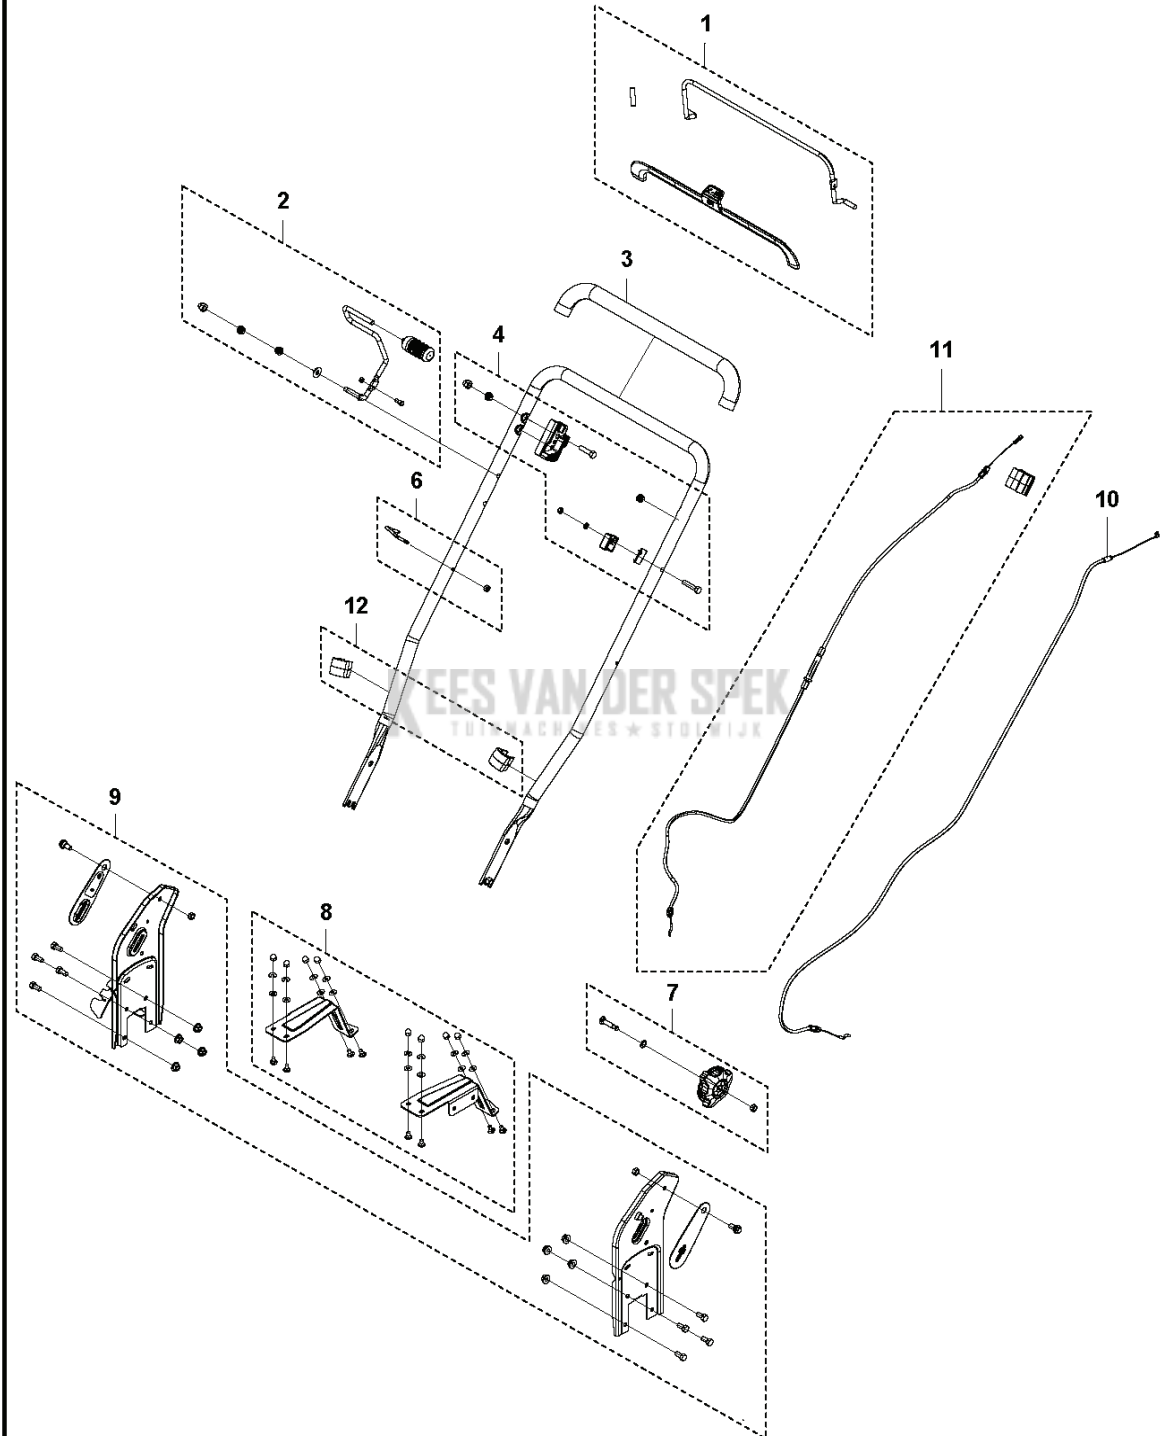

PXM_REF	PXM_PARTNO	DESCRIPTION	PXM_REMARK	QTY.
1	599349410	PLATE KIT	SIDE DISCHARGE PLATE	1
2	599349416	DEKSEL		1
3	599349370	CHASSIS	CHASSIS	1
4	599349372	DEKSELSET	FRONT COVER	1
5	599349383	AS	FRONT WHEEL AXLE	1
6	599349368	WIEL	FRONT WHEEL	1
7	598684117	TANDWIEL	WHEEL DRIVE	1
8	599349421	TRANSMISSION KIT	REAR TRANSMISSION	1
9	599349411	PLATE KIT	TRANSMISSION PLATE	1
10	599349384	AS	REAR WHEEL AXLE	1
11	599349419	SUPPORT KIT	AXLE SUPPORT KIT	1
12	599349424	WIEL	REAR WHEEL	1
13	599349401	HENDEL KIT	HEIGHT ADJUSTMENT HANDLE	1
14	599349405	HAAK	CABLE HOOK	1
17	599349365	STANG	HEIGHT ADJUSTMENT ROD	1
18	599138901	VEER	HEIGHT ADJUSTMENT SPRING	1
19	599349395	DEKSEL	SIDE PROTECTION COVER	1

B LB 251S
HANDLE

LAWN MOWERS: CONSUMER WALK-BEHINDS

PXM_REF	PXM_PARTNO	DESCRIPTION	PXM_REMARK	QTY.
1	529855401	HENDEL KOMPLEET	BAIL ARM	1
2	599349388	HENDEL		1
3	599349404	HENDEL KIT	HANDLE AND SHEATH	1
4	598684129	HENDEL KOMPLEET	BAIL ARM	1
6	599349406	HAAK	CABLE HOOK	1
7	529855501	KNOB ASSY	KNOB	1
8	599349412	PLATE KIT	SUPPORT HANDLE PLATE	1
9	599349381	SUPPORT KIT	HANDLE BRACKET	1
10	599349392	KABEL	FLAMEOUT CABLE	1
11	599349394	KABEL COMPL.	DRIVE CABLE ASSY	1
12	598861401	KLEM	CABLE CLIP	1
13	534990801	KLEM		1