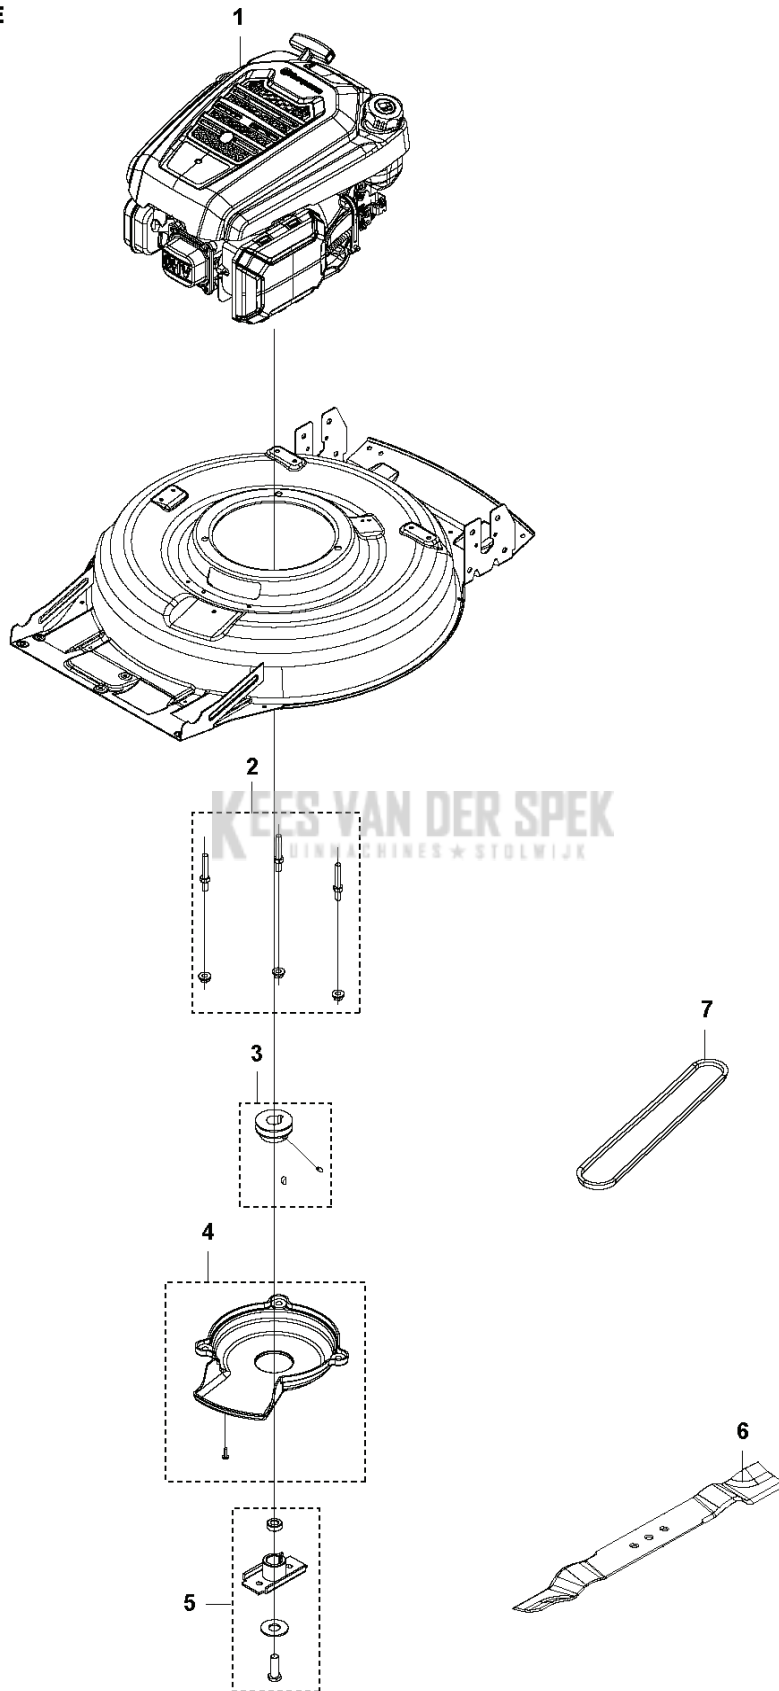

SPARE PARTS CATALOGUE
LAWN MOWERS: CONSUMER WALK-BEHINDS: HUSQVARNA LB
251S

Spare Parts List

SPARE PARTS LIST

LAWN MOWERS: CONSUMER WALK-
BEHINDS

HUSQVARNA LB 251S

A LB 251S
CHASSIS

LAWN MOWERS: CONSUMER WALK-BEHINDS

PXM_REF	PXM_PARTNO	DESCRIPTION	PXM_REMARK	QTY.
1	599349410	PLATE KIT	SIDE DISCHARGE PLATE	1
2	599349416	DEKSEL		1
3	599349370	CHASSIS	CHASSIS	1
4	599349372	DEKSELSET	FRONT COVER	1
5	599349383	AS	FRONT WHEEL AXLE	1
6	599349368	WIEL	FRONT WHEEL	1
7	598684117	TANDWIEL	WHEEL DRIVE	1
8	599349421	TRANSMISSION KIT	REAR TRANSMISSION	1
9	599349411	PLATE KIT	TRANSMISSION PLATE	1
10	599349384	AS	REAR WHEEL AXLE	1
11	599349419	SUPPORT KIT	AXLE SUPPORT KIT	1
12	599349424	WIEL	REAR WHEEL	1
13	599349401	HENDEL KIT	HEIGHT ADJUSTMENT HANDLE	1
14	599349405	HAAK	CABLE HOOK	1
17	599349365	STANG	HEIGHT ADJUSTMENT ROD	1
18	599138901	VEER	HEIGHT ADJUSTMENT SPRING	1
19	599349395	DEKSEL	SIDE PROTECTION COVER	1

KEES VAN DER SPEK
TUINMACHINES ★ STOLWIJK

C LB 251S
ENGINE

LAWN MOWERS: CONSUMER WALK-BEHINDS

PXM_REF	PXM_PARTNO	DESCRIPTION	PXM_REMARK	QTY.
1	599912501	MOTOR	HS166A	1
2	599349408	INSTALLATION KIT	BOLTS AND NUTS	1
3	599349414	POELIE	DRIVE PULLEY	1
4	599349377	DEKSEL	BELT COVER	1
5	599349375	MES HOUDER	BLADE ADAPTER	1
6	597683901	MES	MULCH BLADE	1
7	599349390	RIEM	BELT	1

B LB 251S
HANDLE

LAWN MOWERS: CONSUMER WALK-BEHINDS

PXM_REF	PXM_PARTNO	DESCRIPTION	PXM_REMARK	QTY.
1	529855401	HENDEL KOMPLEET	BAIL ARM	1
2	599349388	HENDEL		1
3	599349404	HENDEL KIT	HANDLE AND SHEATH	1
4	598684129	HENDEL KOMPLEET	BAIL ARM	1
6	599349406	HAAK	CABLE HOOK	1
7	529855501	KNOB ASSY	KNOB	1
8	599349412	PLATE KIT	SUPPORT HANDLE PLATE	1
9	599349381	SUPPORT KIT	HANDLE BRACKET	1
10	599349392	KABEL	FLAMEOUT CABLE	1
11	599349394	KABEL COMPL.	DRIVE CABLE ASSY	1
12	598861401	KLEM	CABLE CLIP	1
13	534990801	KLEM		1