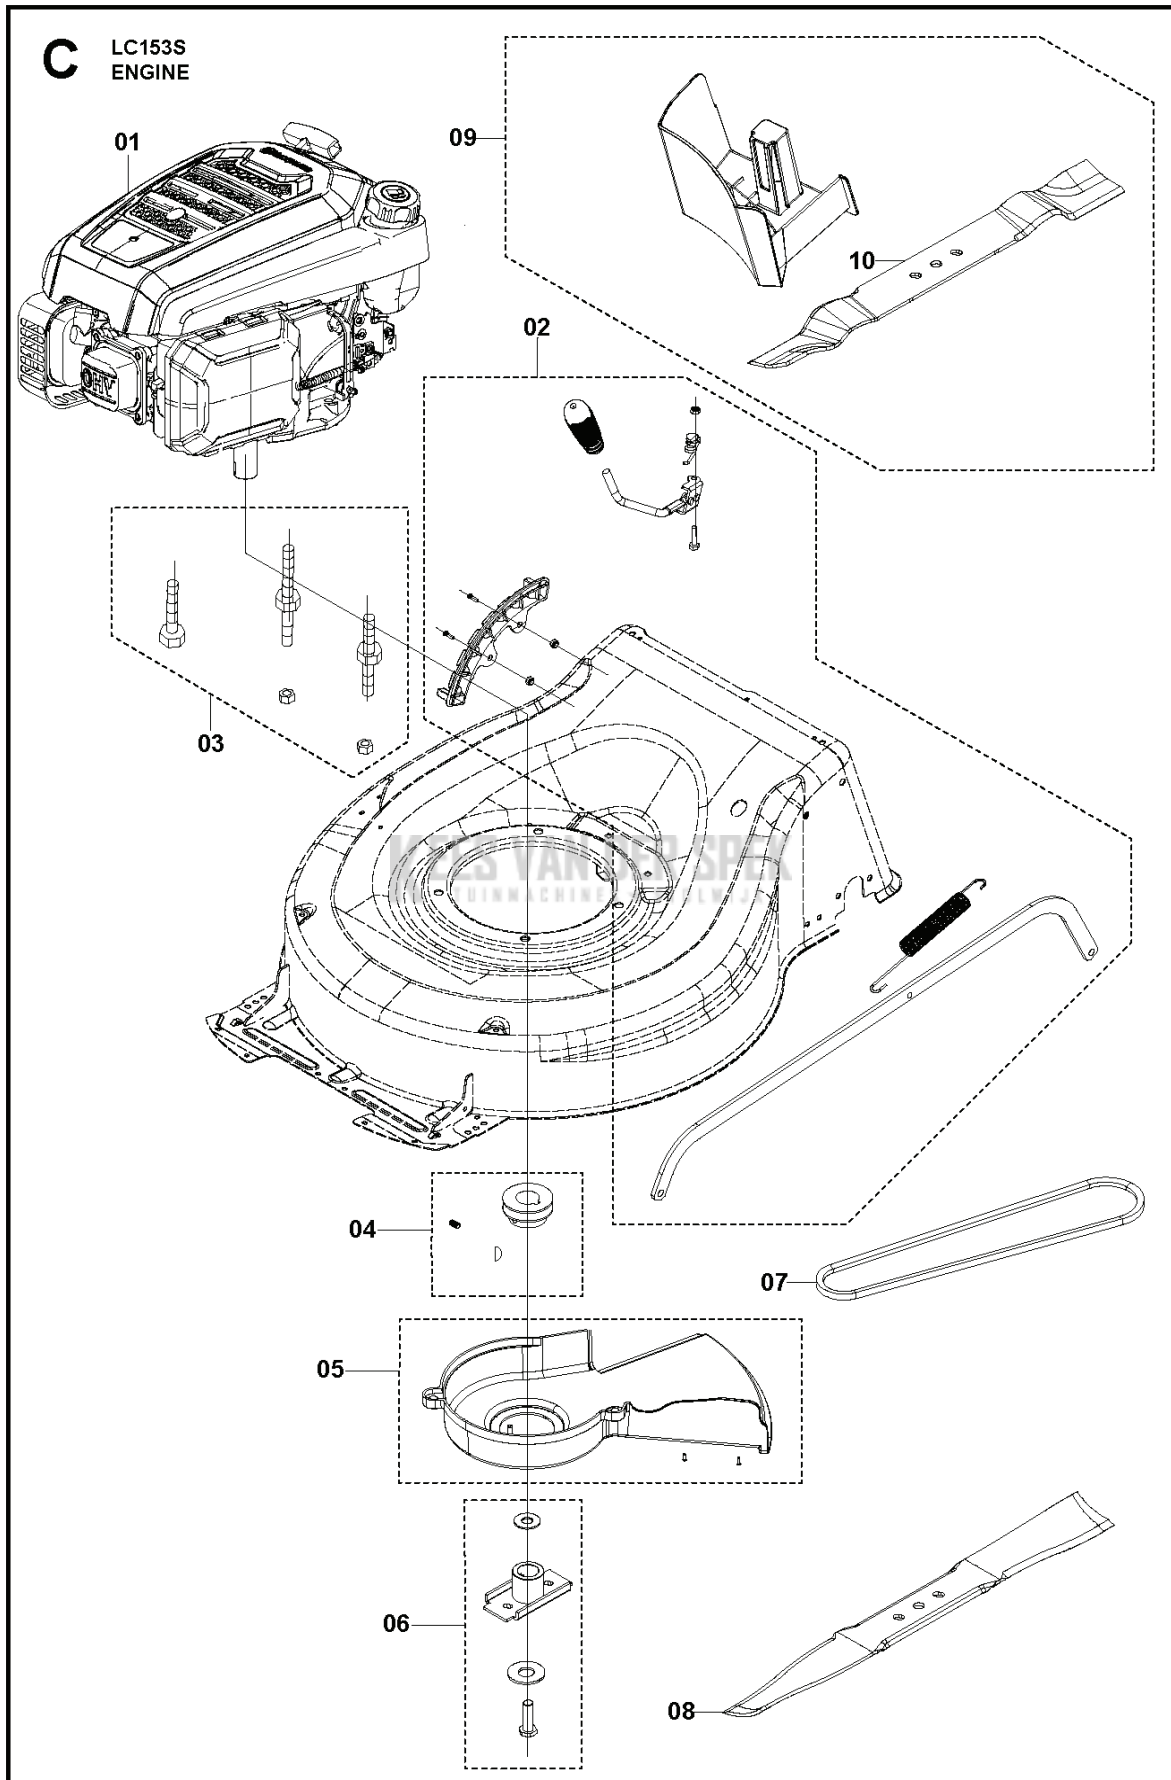

LAWN MOWERS: CONSUMER WALK-BEHINDS

PXM_REF	PXM_PARTNO	DESCRIPTION	PXM_REMARK	QTY.
1	599912501	MOTOR	HS166A	1
2	598684107	HOOGTE INSTELLING	HEIGHT ADJUSTER	1
3	529595101	INSTALLATION KIT	BOLTS AND NUTS	1
4	529596101	POELIE	DRIVE PULLEY	1
5	598513501	DEKSEL	BELT COVER	1
6	529595001	MES HOUDER	BLADE ADAPTER	1
7	598974001	RIEM	BELT	1
8	598562601	MES	Collect 51 cm	1
9	598018001	MULCH KIT	MULCHING KIT	0
10	597683901	MES	"BLADE 20" mulch blade petrol engine"	0