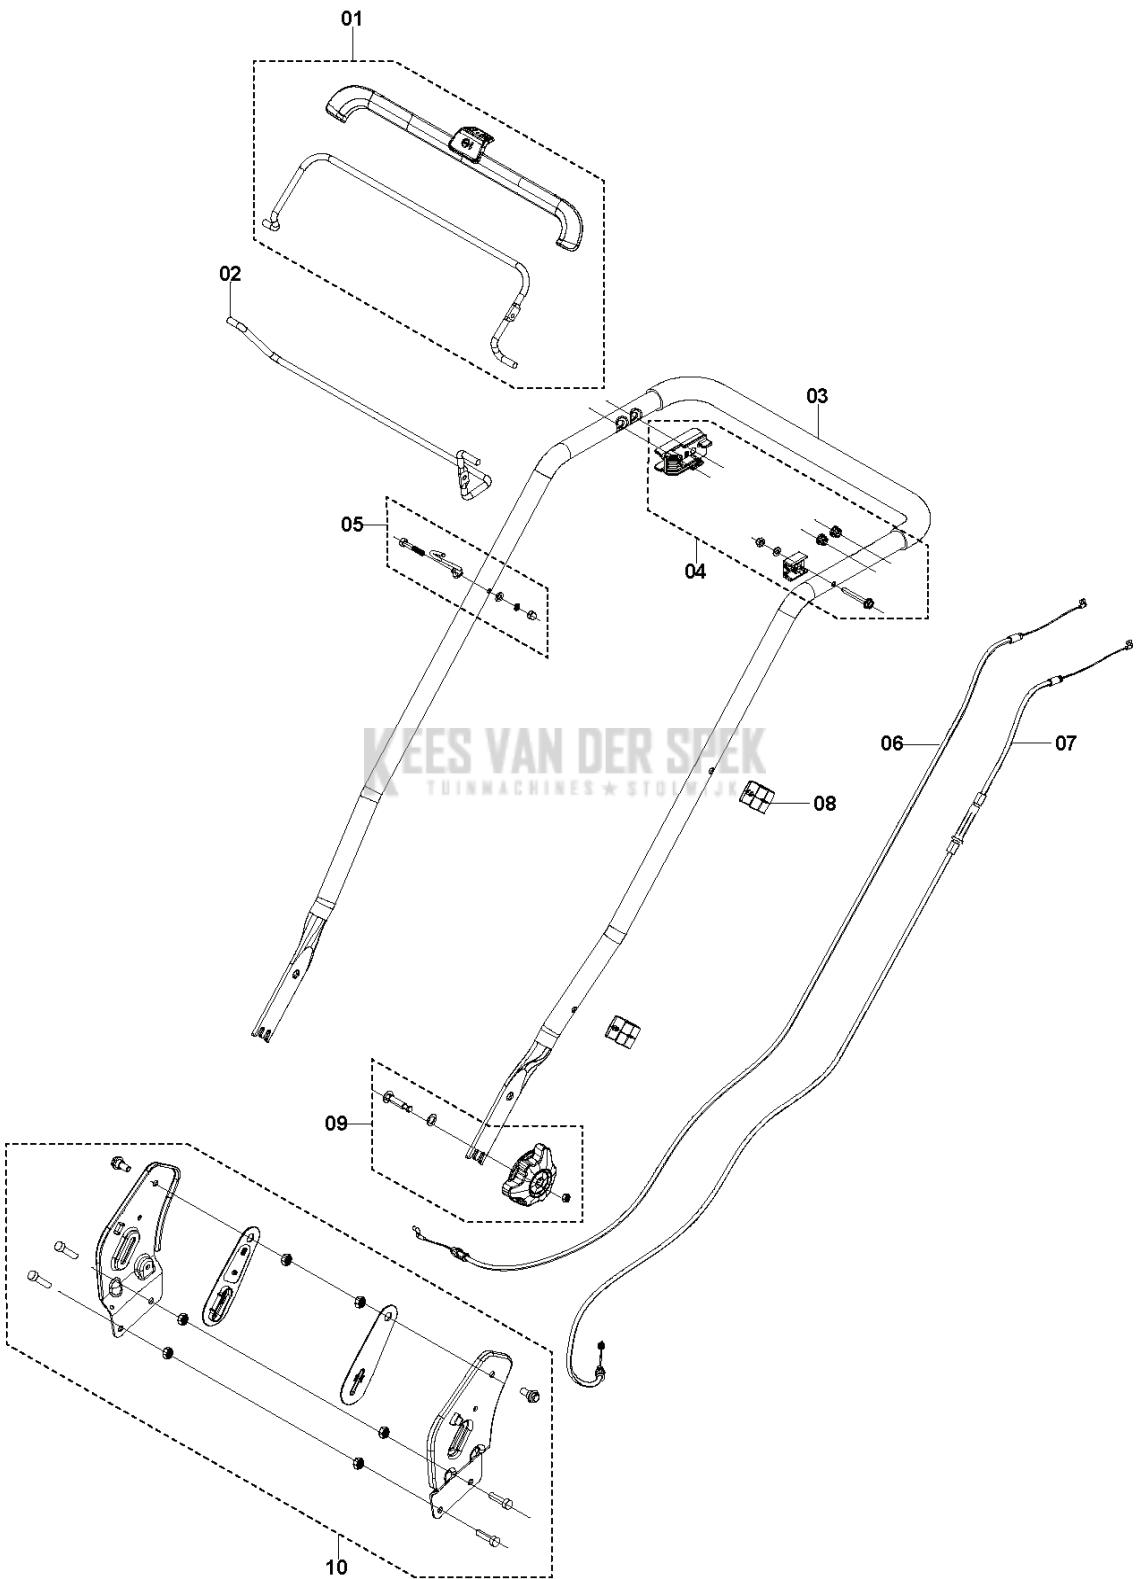

SPARE PARTS CATALOGUE

LAWN MOWERS: CONSUMER WALK-BEHINDS: HUSQVARNA LC 151S

Spare Parts List

SPARE PARTS LIST

LAWN MOWERS: CONSUMER WALK-
BEHINDS

HUSQVARNA LC 151S

LAWN MOWERS: CONSUMER WALK-BEHINDS

PXM_REF	PXM_PARTNO	DESCRIPTION	PXM_REMARK	QTY.
1	598684111	PLATE KIT	SIDE DISCHARGE PLATE	1
2	598684119	KLEP	REAR DOOR	1
3	598684128	AFDICHTINGSPLAAT	SEALING PLATE	1
4	598861201	CHASSIS	CHASSIS	1
5	598684122	DEKSELSET	FRONT COVER	1
6	598818701	AS	WHEEL AXLE	1
7	598512901	WIEL	FRONT WHEEL	2
8	598684117	TANDWIEL	WHEEL DRIVE	1
9	598513701	TRANSMISSION KIT	REAR TRANSMISSION	1
10	598684109	AS	WHEEL AXLE	2
11	598684103	WIEL	REAR WHEEL	2
12	598860801	PLAAT	PLATE GAUGE PLATE	1
13	598861301	BOUT	BOLT CLIP	1
14	598819001	DEKSEL	SIDE PROTECTION COVER	1
15	599139101	HENDEL KIT	HEIGHT ADJUSTMENT HANDLE	1
16	599139001	PLATE KIT	HEIGHT ADJUSTMENT PLATE	1
17	599138801	STANG	HEIGHT ADJUSTMENT ROD	1
18	599138901	VEER	HEIGHT ADJUSTMENT SPRING	1

KEES VAN DER SPEK
TUINMACHINES ★ STOLWIJK

LAWN MOWERS: CONSUMER WALK-BEHINDS

PXM_REF	PXM_PARTNO	DESCRIPTION	PXM_REMARK	QTY.
1	599912501	MOTOR	HS166A	1
2	598684107	HOOGTE INSTELLING	HEIGHT ADJUSTER	1
3	529595101	INSTALLATION KIT	BOLTS AND NUTS	1
4	529596101	POELIE	DRIVE PULLEY	1
5	598513501	DEKSEL	BELT COVER	1
6	529595001	MES HOUDER	BLADE ADAPTER	1
7	598974001	RIEM	BELT	1
8	598562601	MES	Collect 51 cm	1
9	598018001	MULCH KIT	MULCHING KIT	0
10	597683901	MES	"BLADE 20" mulch blade petrol engine"	0

B LC 151S
HANDLE

LAWN MOWERS: CONSUMER WALK-BEHINDS

PXM_REF	PXM_PARTNO	DESCRIPTION	PXM_REMARK	QTY.
1	598818201	HENDEL KOMPLEET	BAIL ARM	1
2	598861901	STANG	DRIVE ROD	1
3	598722001	HENDEL KIT	HANDLE AND SHEATH	1
4	598684129	HENDEL KOMPLEET	BAIL ARM	1
5	598825601	HENDEL KIT	HANDLE	1
6	529596301	KABEL	FLAMEOUT CABLE	1
7	598861601	KABEL COMPL.	DRIVE CABLE ASSY	1
8	598861401	KLEM	CABLE CLIP	1
9	598684125	KNOB ASSY	KNOB	2
10	598684113	SUPPORT KIT	HANDLE BRACKET	1