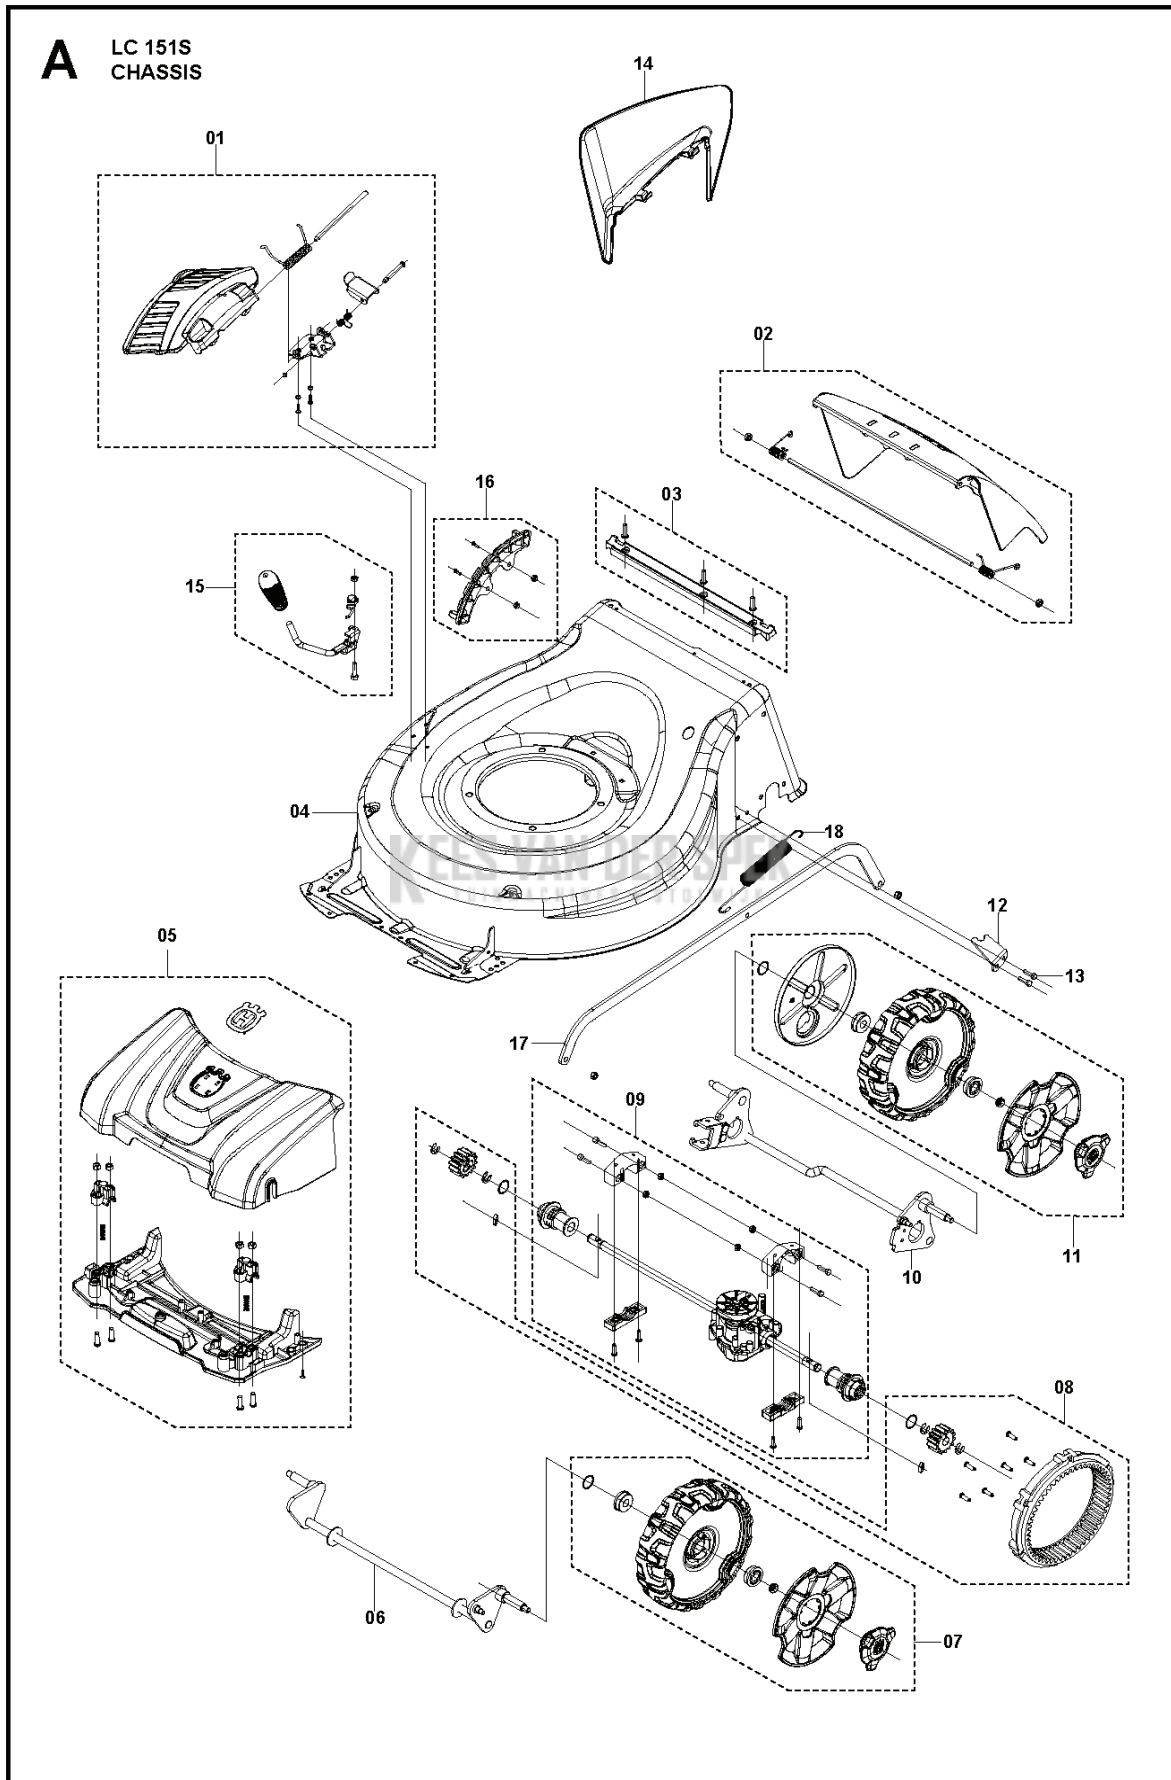

SPARE PARTS CATALOGUE

LAWN MOWERS: CONSUMER WALK-BEHINDS: HUSQVARNA LC 151S

Spare Parts List

SPARE PARTS LIST

LAWN MOWERS: CONSUMER WALK-
BEHINDS

HUSQVARNA LC 151S

LAWN MOWERS: CONSUMER WALK-BEHINDS

PXM_REF	PXM_PARTNO	DESCRIPTION	PXM_REMARK	QTY.
1	598684111	PLATE KIT	SIDE DISCHARGE PLATE	1
2	598684119	KLEP	REAR DOOR	1
3	598684128	AFDICHTINGSPLAAT	SEALING PLATE	1
4	598861201	CHASSIS	CHASSIS	1
5	598684122	DEKSELSET	FRONT COVER	1
6	598818701	AS	WHEEL AXLE	1
7	598512901	WIEL	FRONT WHEEL	2
8	598684117	TANDWIEL	WHEEL DRIVE	1
9	598513701	TRANSMISSION KIT	REAR TRANSMISSION	1
10	598684109	AS	WHEEL AXLE	2
11	598684103	WIEL	REAR WHEEL	2
12	598860801	PLAAT	PLATE GAUGE PLATE	1
13	598861301	BOUT	BOLT CLIP	1
14	598819001	DEKSEL	SIDE PROTECTION COVER	1
15	599139101	HENDEL KIT	HEIGHT ADJUSTMENT HANDLE	1
16	599139001	PLATE KIT	HEIGHT ADJUSTMENT PLATE	1
17	599138801	STANG	HEIGHT ADJUSTMENT ROD	1
18	599138901	VEER	HEIGHT ADJUSTMENT SPRING	1

KEES VAN DER SPEK
TUINMACHINES ★ STOLWIJK

LAWN MOWERS: CONSUMER WALK-BEHINDS

PXM_REF	PXM_PARTNO	DESCRIPTION	PXM_REMARK	QTY.
1	599912501	MOTOR	HS166A	1
2	598684107	HOOGTE INSTELLING	HEIGHT ADJUSTER	1
3	529595101	INSTALLATION KIT	BOLTS AND NUTS	1
4	529596101	POELIE	DRIVE PULLEY	1
5	598513501	DEKSEL	BELT COVER	1
6	529595001	MES HOUDER	BLADE ADAPTER	1
7	598974001	RIEM	BELT	1
8	598562601	MES	Collect 51 cm	1
9	598018001	MULCH KIT	MULCHING KIT	0
10	597683901	MES	"BLADE 20" mulch blade petrol engine"	0