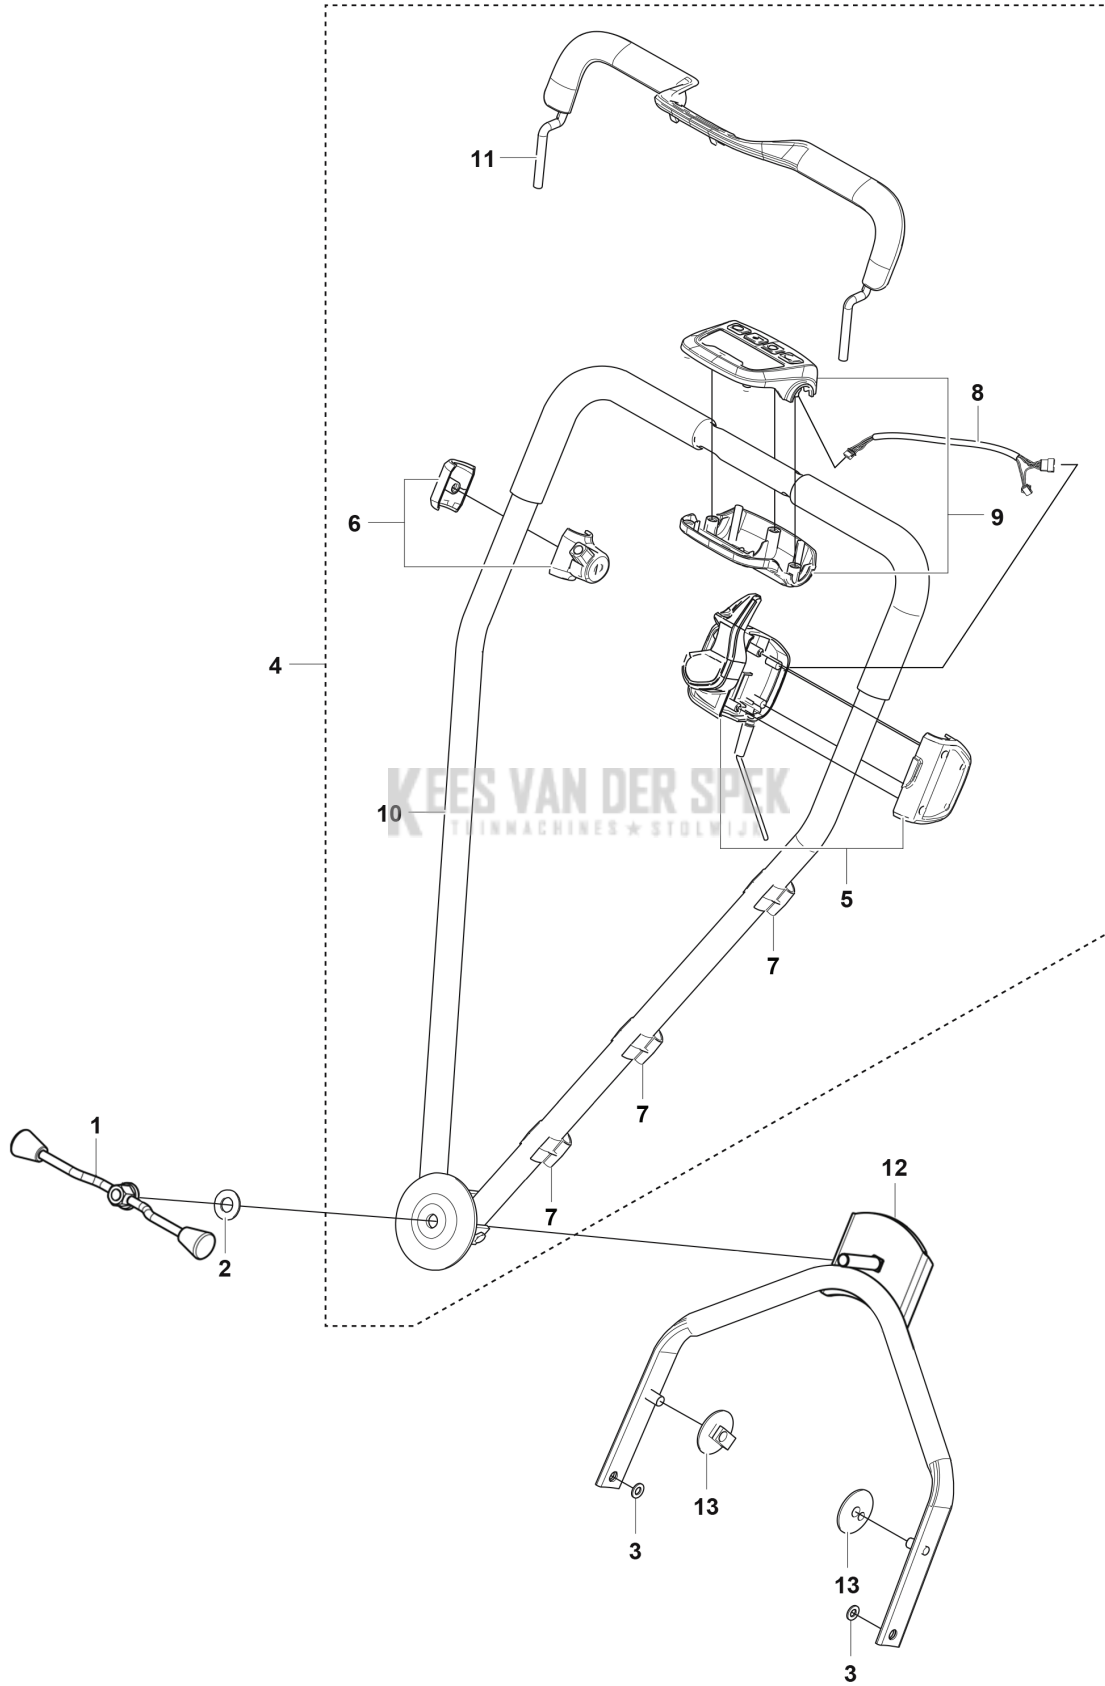

B LB 448i
HANDLE

LAWN MOWERS: COMMERCIAL WALK-BEHINDS

PXM_REF	PXM_PARTNO	DESCRIPTION	PXM_REMARK	QTY.
1	503298303	LEVER ASSY		1
2	504457301	RING		1
3	735311200	BORGCLIP		2
4	597421801	HANDGREEP COMPL.		1
5	593117901	SWITCHBOX ASSY		1
6	593118701	SUPPORT ASSY		1
7	591086401	KABELHOUDER		3
8	593198601	VERLENG KABEL		1
9	596253005	CONTROLEBORD		1
10	597422101	STUUR COMPL.		1
11	597465701	HENDEL		1
12	503284302	HANDGREEP COMPL.		1
13	504464502	REGELBAAR WIEL		2