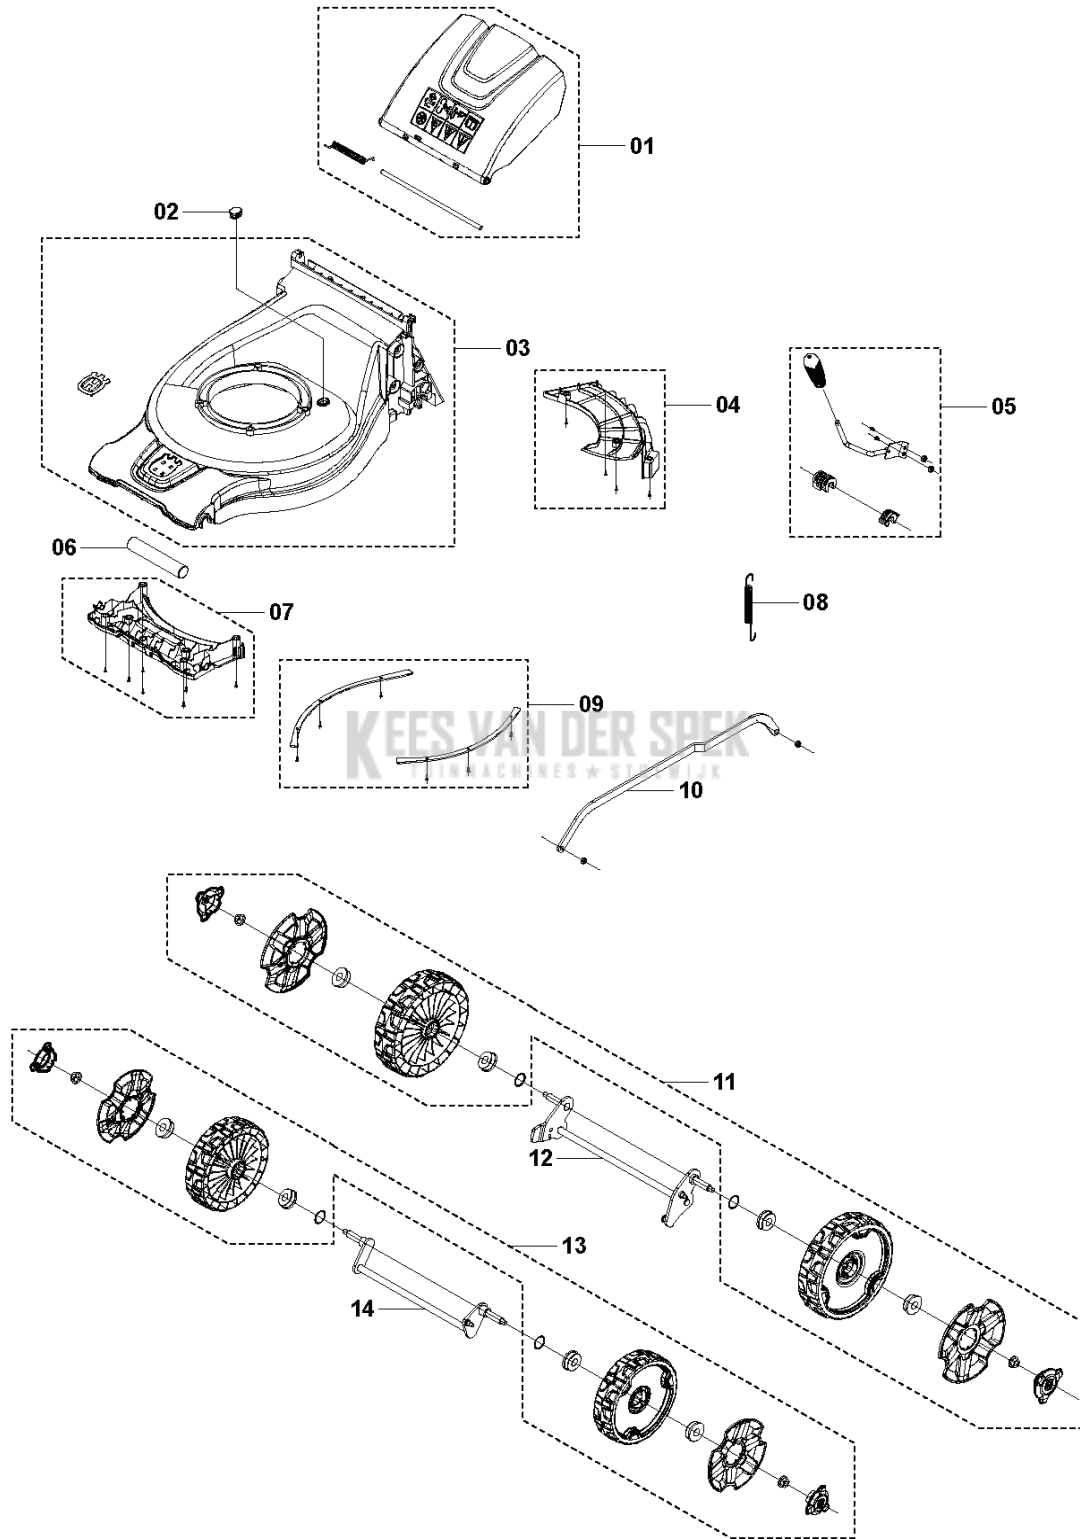

## LAWN MOWERS: CONSUMER WALK-BEHINDS

---

PXM_REF	PXM_PARTNO	DESCRIPTION	PXM_REMARK	QTY.
01	531146746	KLEP	REAR FLAP	1
02	531146761	PLUG	RUBBER PLUG	1
03	531146744	CHASSIS		1
04	531146743	DEKSELSET	BELT PROTECTION COVER	1
05	531146747	HOOGTE INSTELLING		1
06	531146739	GEWICHT		1
07	531146740	DEKSELSET	BASE COVER	1
08	531146754	VEER		1
09	531146745	ZAAGBLAD	STRENGTH BAR	1
10	531146753	KOPPELINGSTANG		1
11	599349422	WIEL	REAR WHEEL	1
12	531146752	AS	REAR AXLE	1
13	531146737	WHEEL KIT		1
14	531146738	AS	FRONT AXLE	1