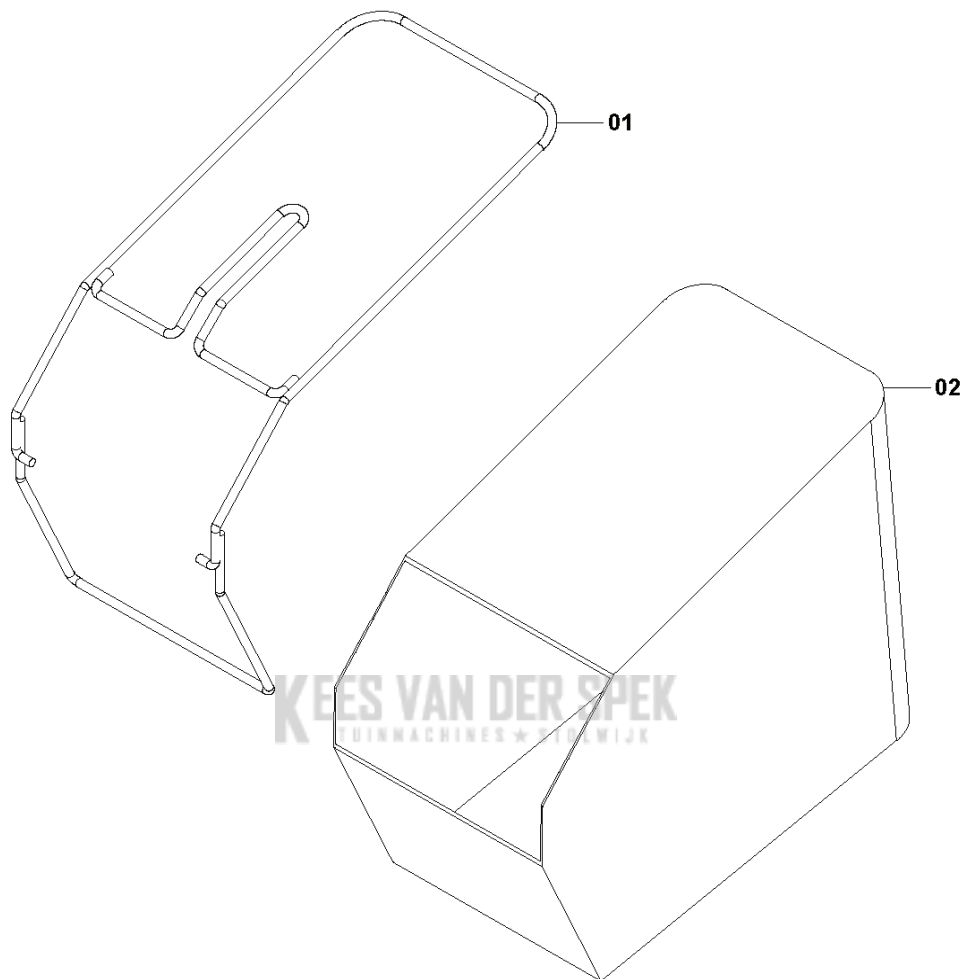

D LC 137i
GRASS BAG

LAWN MOWERS: CONSUMER WALK-BEHINDS

PXM_REF	PXM_PARTNO	DESCRIPTION	PXM_REMARK	QTY.
01	531146755	HOUDER	GRASSBAG HOLDER	1
02	531146756	GRASSBAG		1

KEES VAN DER SPEK
TUINMACHINES ★ STOLWIJK