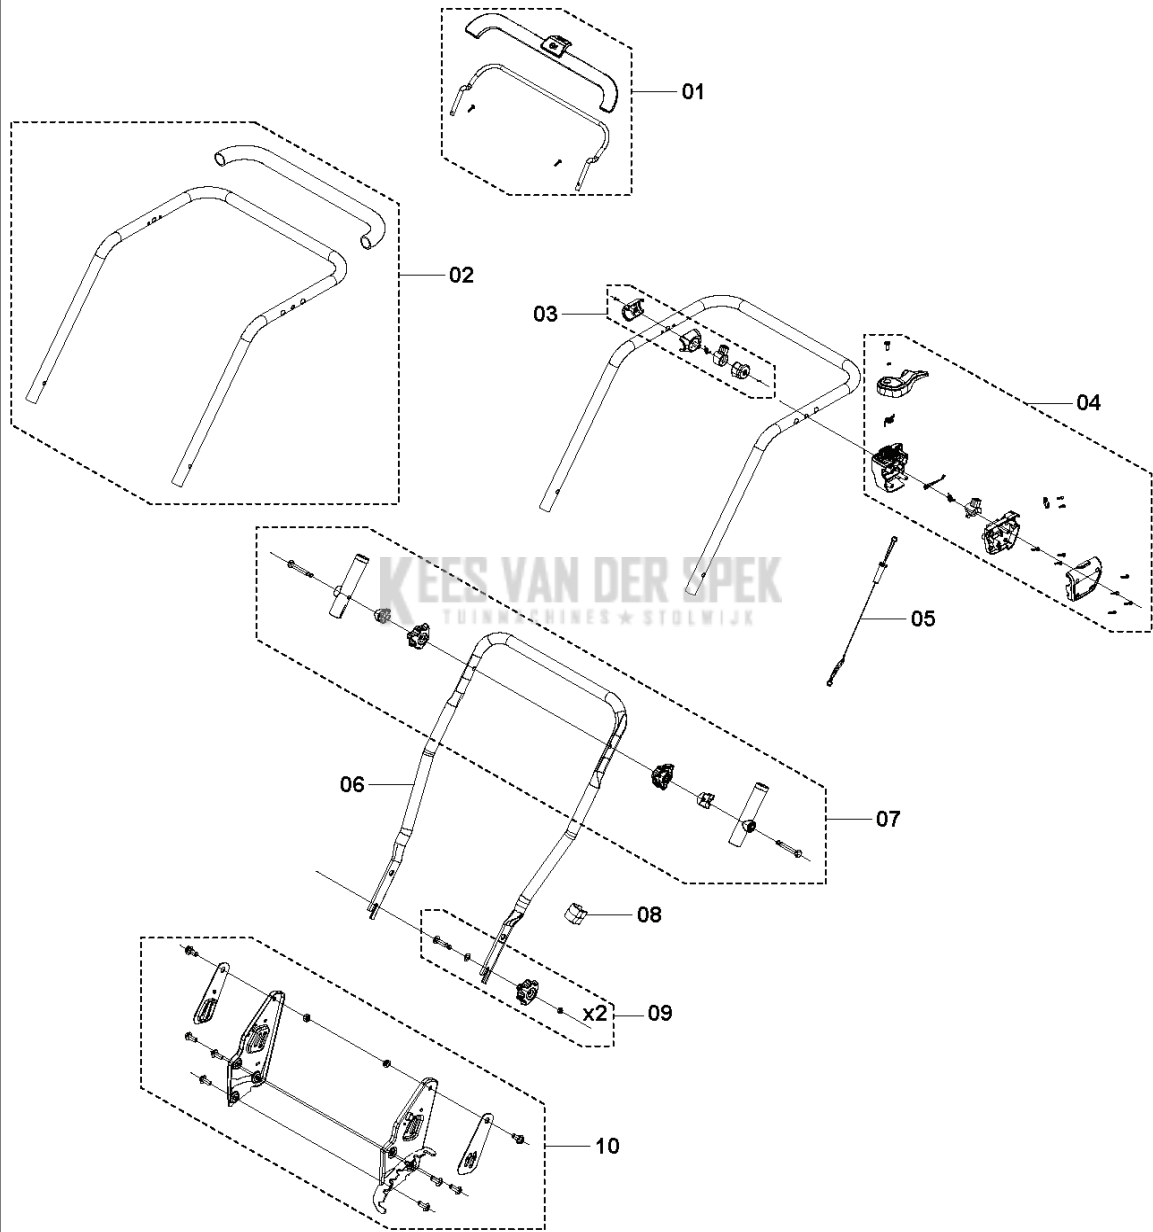

B LC 137i
HANDLE

LAWN MOWERS: CONSUMER WALK-BEHINDS

PXM_REF	PXM_PARTNO	DESCRIPTION	PXM_REMARK	QTY.
01	531146751	HENDEL KOMPLEET		1
02	531146758	HANDGREEPIJP	UPPER HANDLE	1
03	531146750	ZITTINGBEVESTIGING COMPL.		1
04	531146749	SWITCHBOX ASSY		1
05	531146757	KABEL	HANDLE CONTROL	1
06	531146759	HANDGREEPIJP	LOWER HANDLE	1
07	531146762	KNOB ASSY	Knob	1
08	599349379	KLEM	Cable Clip	1
09	529596001	KNOB ASSY	Knob	2
10	531146748	HENDELSTEUN COMPL.		1

KEES VAN DER SPEK
TUINMACHINES ★ STOLWIJK