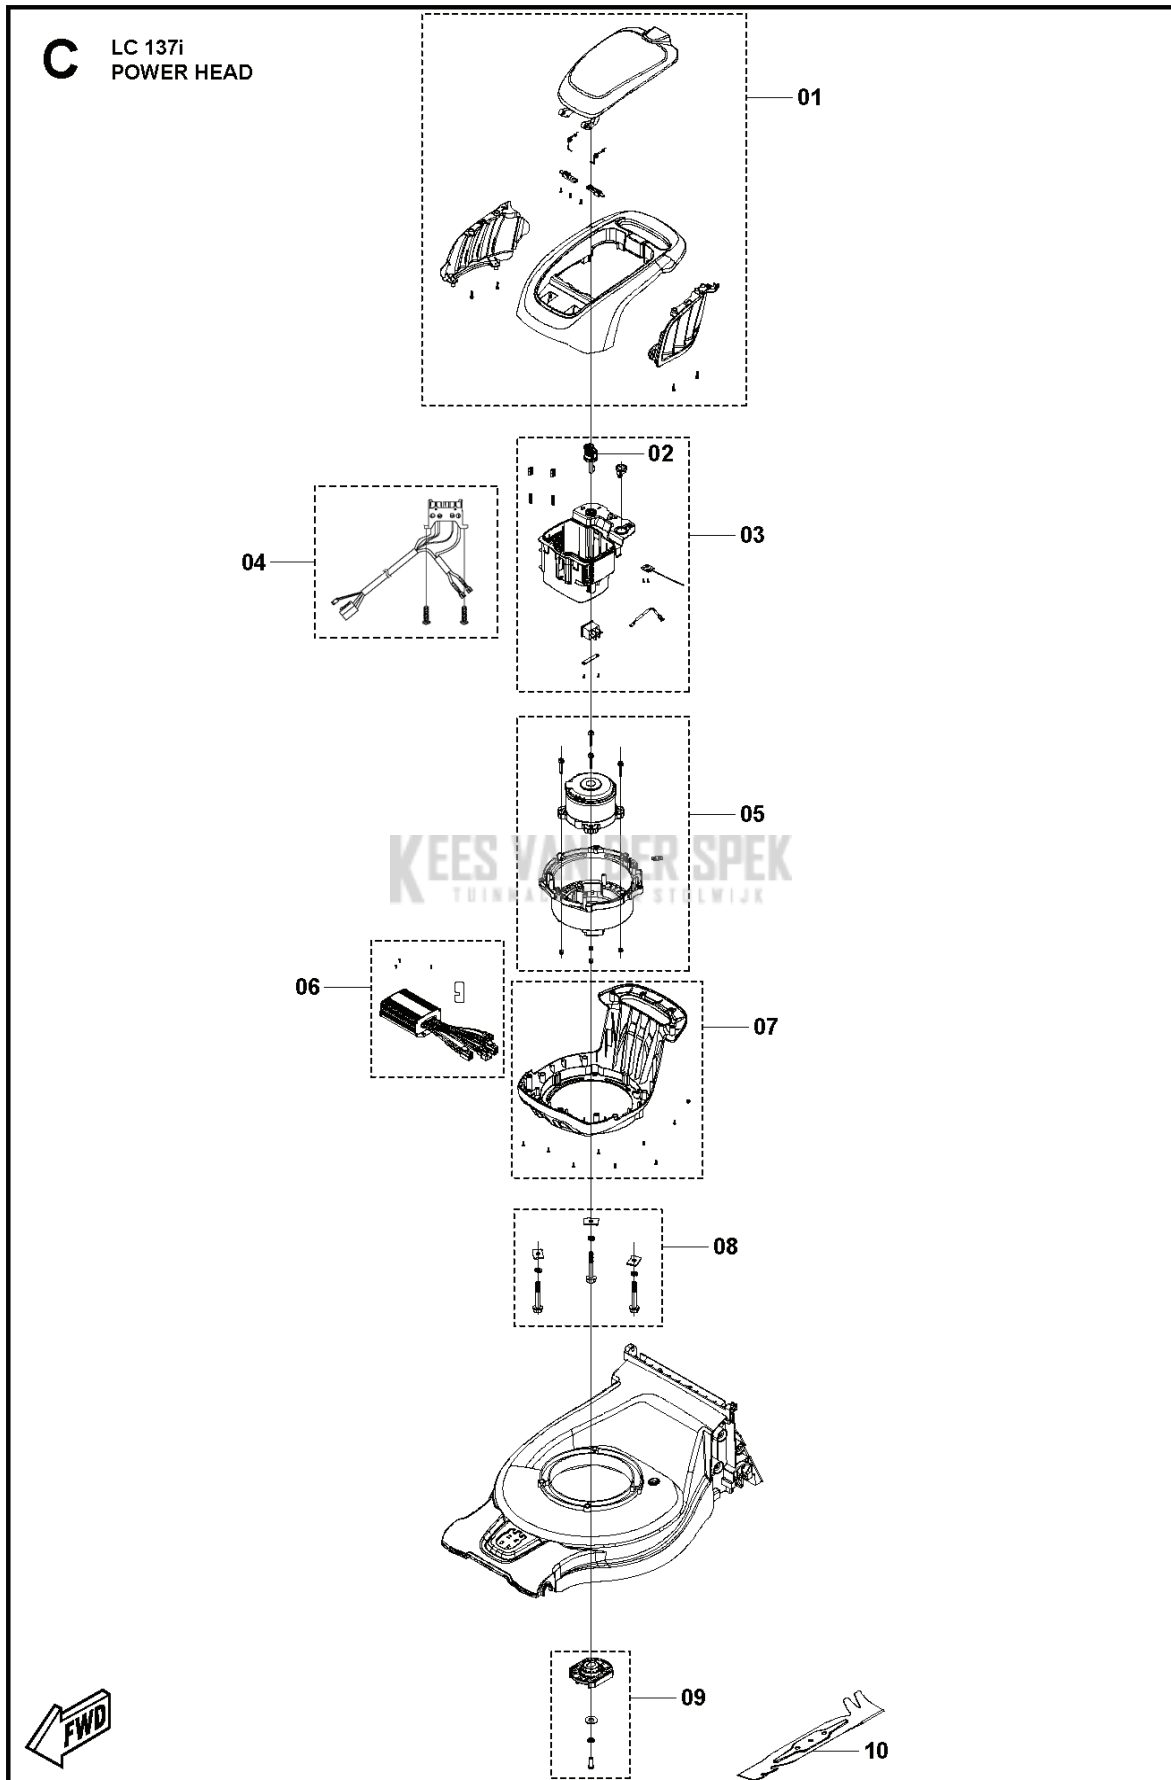

LAWN MOWERS: CONSUMER WALK-BEHINDS

PXM_REF	PXM_PARTNO	DESCRIPTION	PXM_REMARK	QTY.
01	531146731	DEKSELSET	BATTERY LID KIT	1
02	501490101	SLEUTEL		1
03	531146733	ACCUBAK		1
04	531146732	KABEL	WIRE KIT	1
05	531146734	MOTOR KIT	500W, 36V, BLDC, Single Phase	1
06	531146735	BEDIENING		1
07	531146736	DEKSELSET	POWER UNIT LOWER COVER	1
08	531146742	INSTALLATION KIT		1
09	531146741	MES HOUDER		1
10	529441701	MES		1