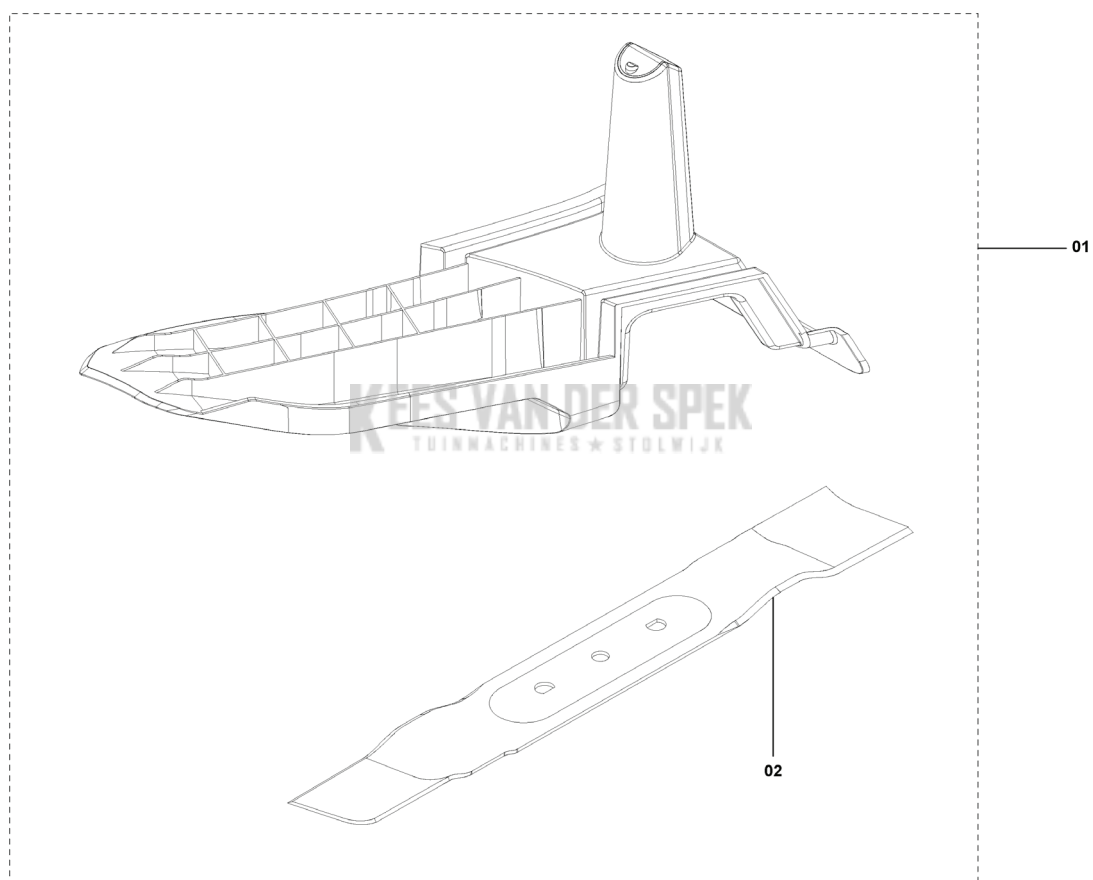

# **SPARE PARTS LIST**

LAWN MOWERS: CONSUMER WALK-  
BEHINDS

HUSQVARNA LC137I

**E** LC 137i  
ACCESSORIES

LAWN MOWERS: CONSUMER WALK-BEHINDS

---

PXM_REF	PXM_PARTNO	DESCRIPTION	PXM_REMARK	QTY.
01	599831201	MULCH KIT		1
02	529441610	MES		1