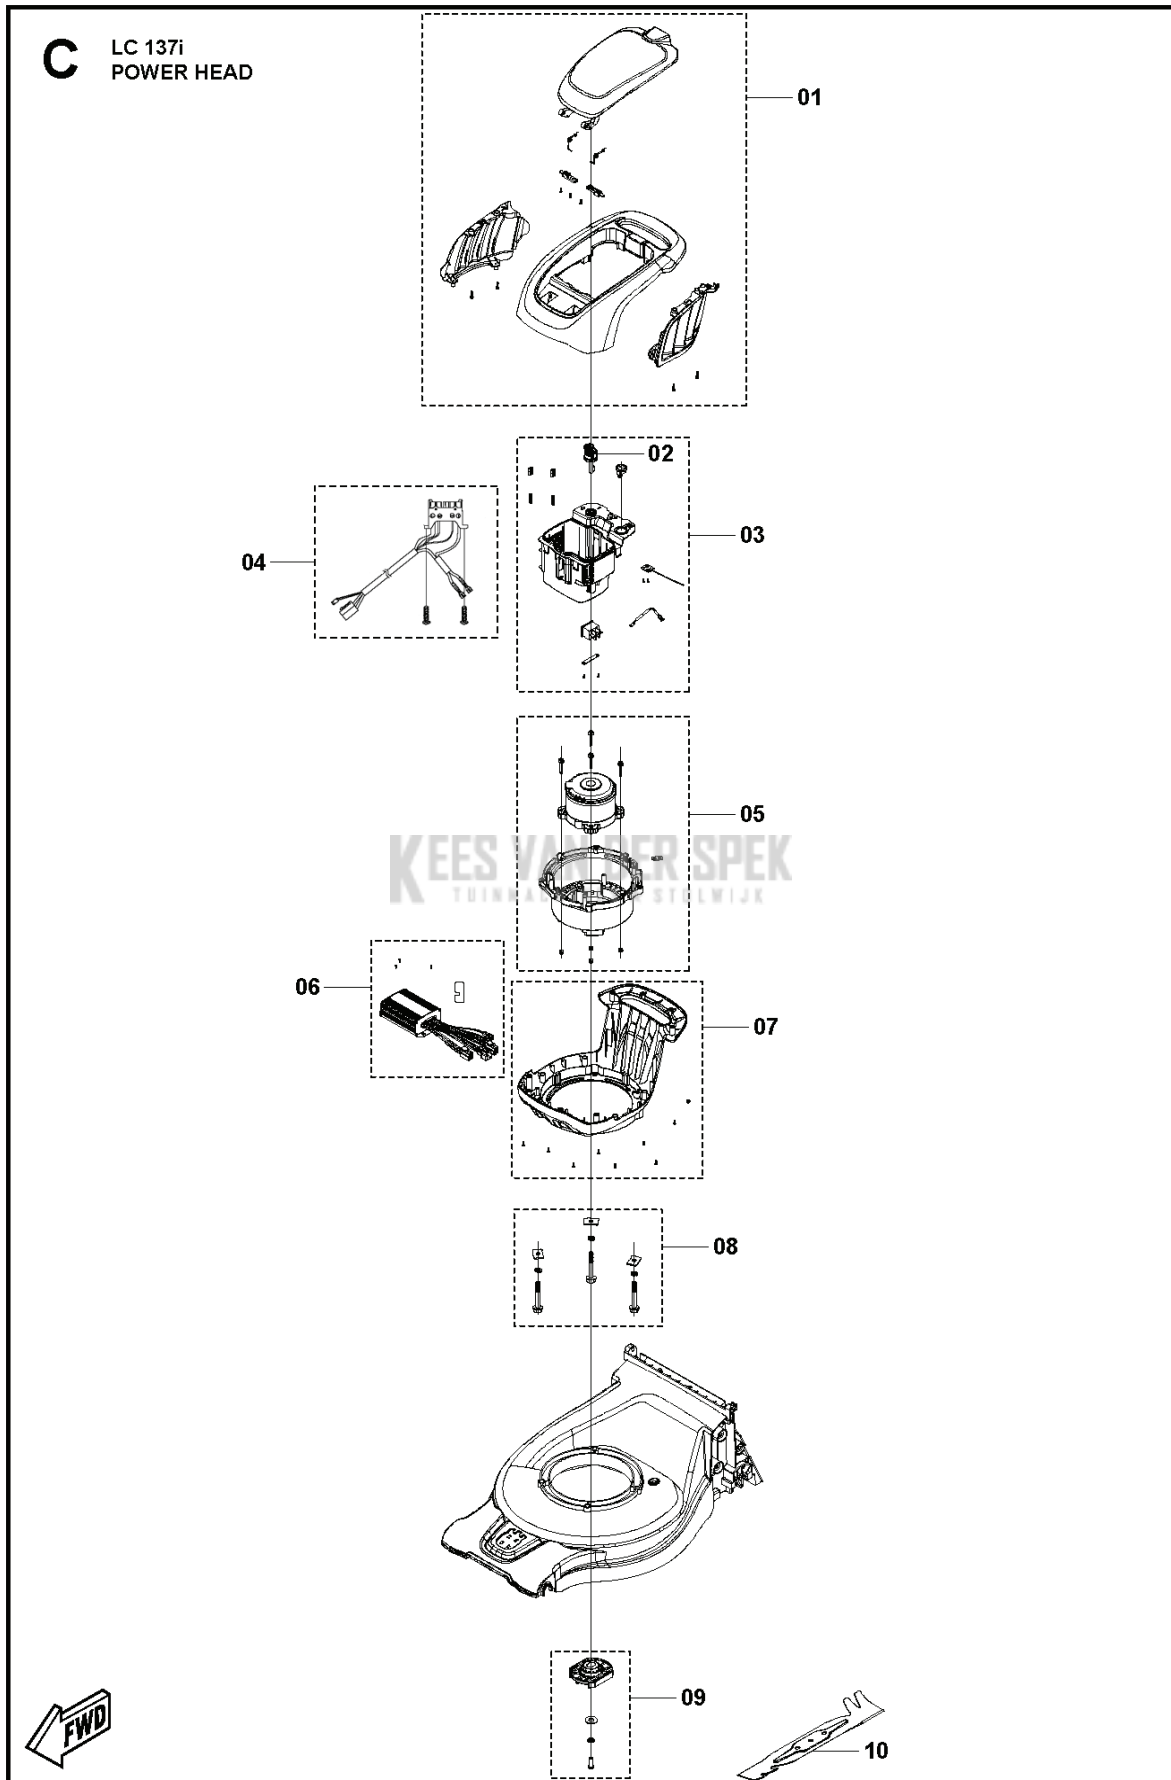

LAWN MOWERS: CONSUMER WALK-BEHINDS

PXM_REF	PXM_PARTNO	DESCRIPTION	PXM_REMARK	QTY.
01	531146731	DEKSELSET	BATTERY LID KIT	1
02	501490101	SLEUTEL		1
03	531146733	ACCUBAK		1
04	531146732	KABEL	WIRE KIT	1
05	531146734	MOTOR KIT	500W, 36V, BLDC, Single Phase	1
06	531146735	BEDIENING		1
07	531146736	DEKSELSET	POWER UNIT LOWER COVER	1
08	531146742	INSTALLATION KIT		1
09	531146741	MES HOUDER		1
10	529441701	MES		1

KEES VAN DER SPEK
TUINMACHINES ★ STOLWIJK