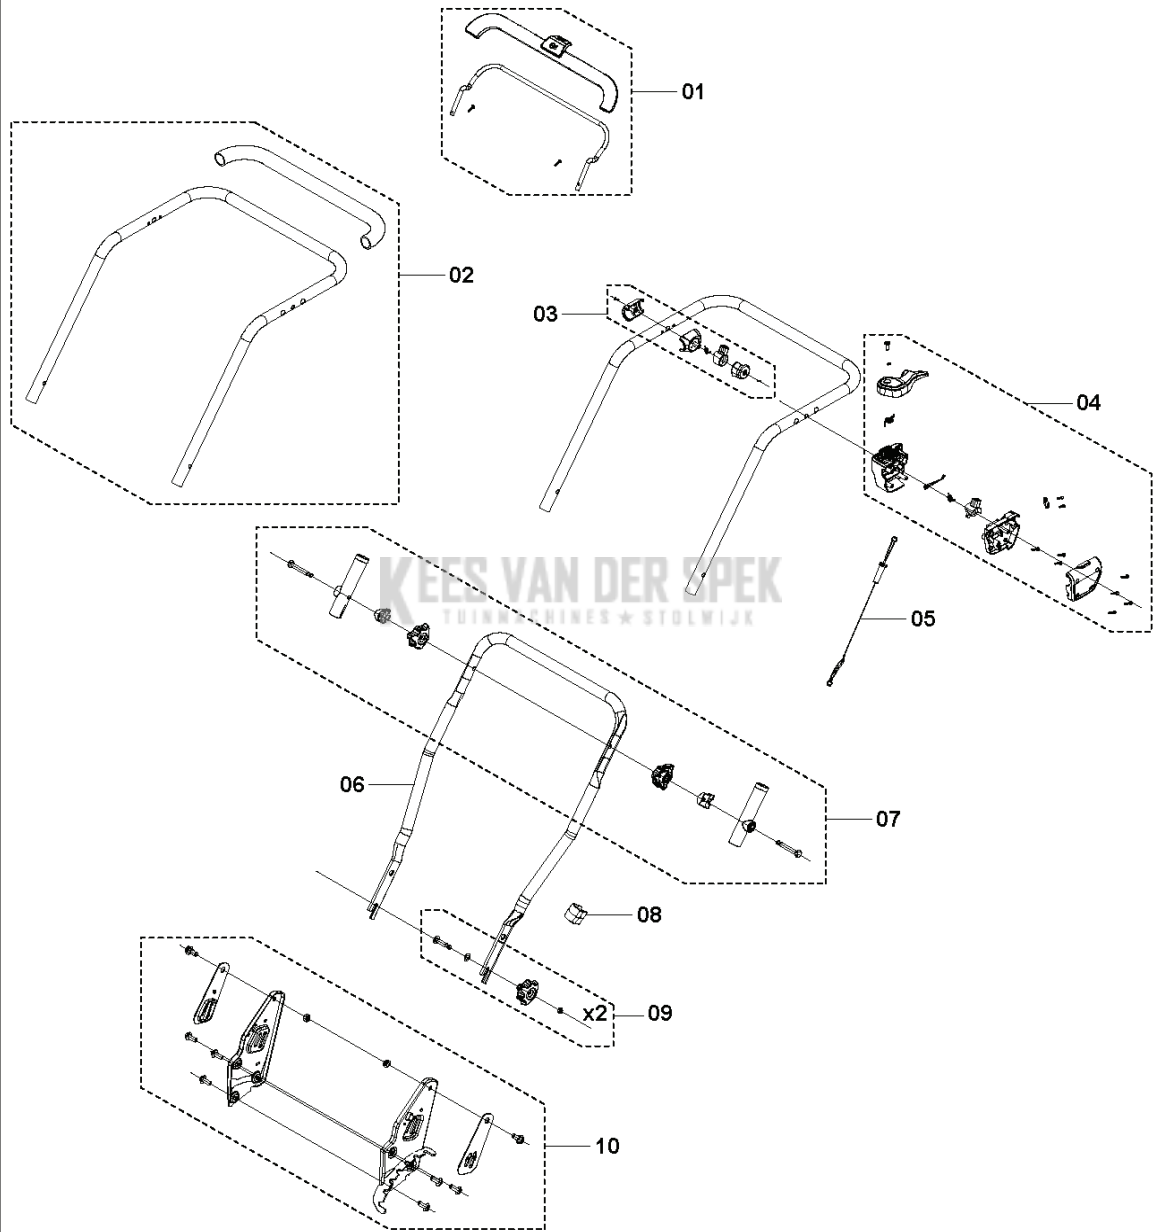

B LC 137i
HANDLE

LAWN MOWERS: CONSUMER WALK-BEHINDS

PXM_REF	PXM_PARTNO	DESCRIPTION	PXM_REMARK	QTY.
01	531146751	HENDEL KOMPLEET		1
02	531146758	HANDGREEPIJP	UPPER HANDLE	1
03	531146750	ZITTINGBEVESTIGING COMPL.		1
04	531146749	SWITCHBOX ASSY		1
05	531146757	KABEL	HANDLE CONTROL	1
06	531146759	HANDGREEPIJP	LOWER HANDLE	1
07	531146762	KNOB ASSY	Knob	1
08	599349379	KLEM	Cable Clip	1
09	529596001	KNOB ASSY	Knob	2
10	531146748	HENDELSTEUN COMPL.		1