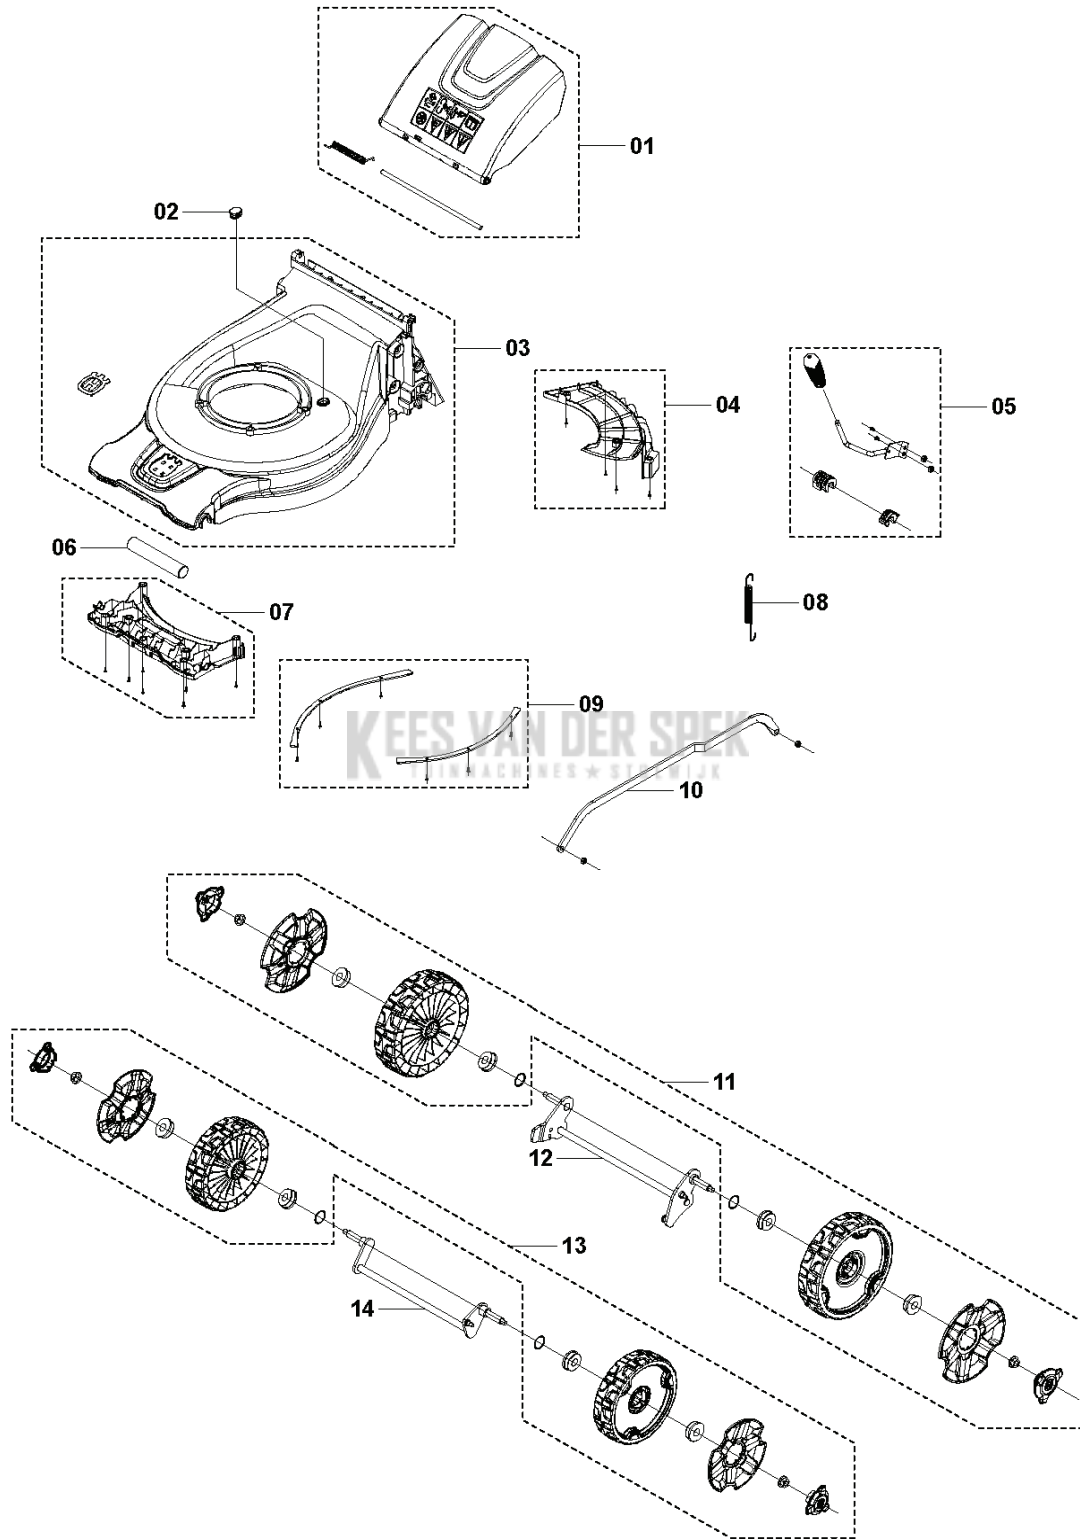

## LAWN MOWERS: CONSUMER WALK-BEHINDS

PXM_REF	PXM_PARTNO	DESCRIPTION	PXM_REMARK	QTY.
01	531146746	KLEP	REAR FLAP	1
02	531146761	PLUG	RUBBER PLUG	1
03	531146744	CHASSIS		1
04	531146743	DEKSELSET	BELT PROTECTION COVER	1
05	531146747	HOOGTE INSTELLING		1
06	531146739	GEWICHT		1
07	531146740	DEKSELSET	BASE COVER	1
08	531146754	VEER		1
09	531146745	ZAAGBLAD	STRENGTH BAR	1
10	531146753	KOPPELINGSTANG		1
11	599349422	WIEL	REAR WHEEL	1
12	531146752	AS	REAR AXLE	1
13	531146737	WHEEL KIT		1
14	531146738	AS	FRONT AXLE	1