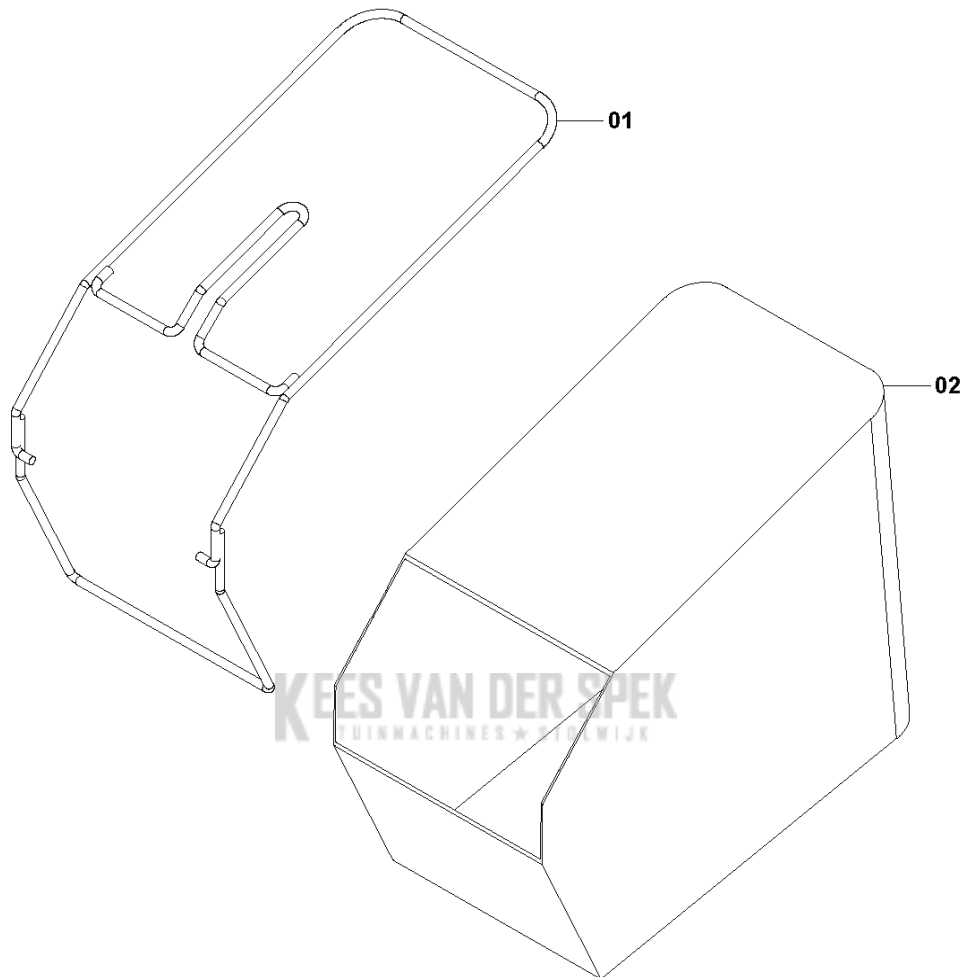

**KEES VAN DER SPEK**  
TUINMACHINES ★ STOLWIJK

**D** LC 137i  
GRASS BAG

LAWN MOWERS: CONSUMER WALK-BEHINDS

---

PXM_REF	PXM_PARTNO	DESCRIPTION	PXM_REMARK	QTY.
01	531146755	HOUDER	GRASSBAG HOLDER	1
02	531146756	GRASSBAG		1