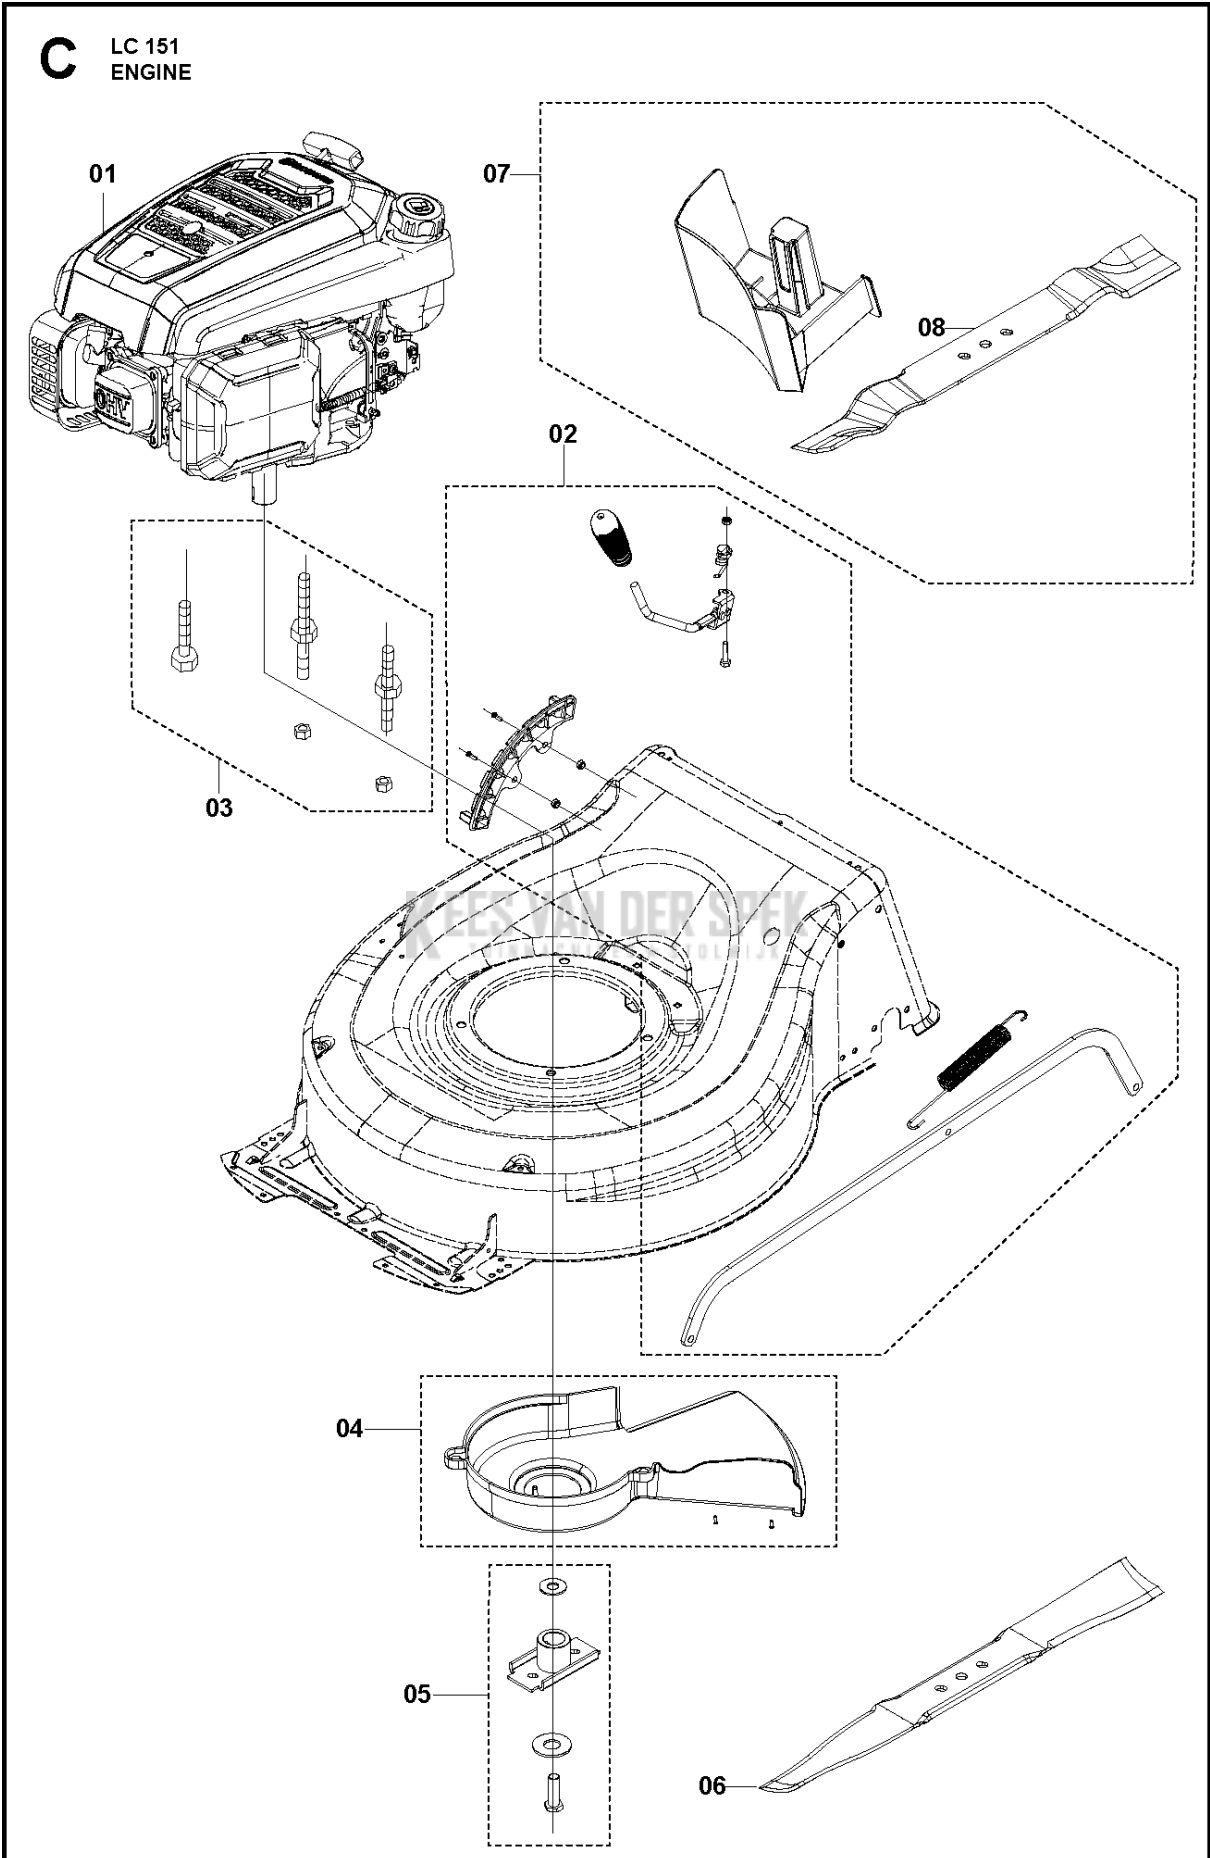

# SPARE PARTS LIST

LAWN MOWERS: CONSUMER  
WALK-BEHINDS

LC 151

Referentie	Onderdeel nr	Omschrijving	Opmerking	Aant KIT al
1	598 68 41-11	PLATE KIT	SIDE DISCHARGE PLATE	1
2	598 68 41-19	KLEP	REAR DOOR	1
3	598 68 41-28	AFDICHTINGSPLAAT	SEALING PLATE	1
4	598 86 12-01	CHASSIS	CHASSIS	1
5	598 68 41-22	DEKSELSET	FRONT COVER	1
6	529 59 53-01	AS	For 970488302. WHEEL AXLE.	1
6	598 81 87-01	AS	For 970488301. WHEEL AXLE.	1
7	598 51 29-01	WIEL	FRONT WHEEL	2
8	598 72 17-01	STOFAFDICHTING	For 970488301. DUST-PROOF RING.	1
8	529 59 54-01	STOFAFDICHTING	For 970488302. DUST-PROOF RING.	1
9	598 51 33-01	AS	REAR SHAFT	1
10	598 68 41-09	AS	For 970488301. WHEEL AXLE.	1
10	529 59 55-01	AS	For 970488302. WHEEL AXLE.	1
11	598 68 41-03	WIEL	For 970488301. REAR WHEEL.	2
12	599 13 88-01	STANG	For 970488301. HEIGHT ADJUSTMENT ROD.	1
12	529 59 62-01	STANG	For 970488302. HEIGHT ADJUSTMENT ROD.	1
13	599 13 89-01	VEER	HEIGHT ADJUSTMENT SPRING	1
14	598 81 90-01	DEKSEL	SIDE PROTECTION COVER	1
15	599 13 91-01	HENDEL KIT	For 970488301. HEIGHT ADJUSTMENT HANDLE.	1
15	529 59 57-01	HENDEL KIT	For 970488302. HEIGHT ADJUSTMENT HANDLE.	1
16	599 13 90-01	PLATE KIT	For 970488301. HEIGHT ADJUSTMENT PLATE.	1
16	529 59 58-01	PLATE KIT	For 970488302. HEIGHT ADJUSTMENT PLATE.	1

**B** LC 151  
HANDLE

Referentie	Onderdeel nr	Omschrijving	Opmerking	Aant KIT al
1	598 81 82-01	HENDEL KOMPLEET	BAIL ARM	1
2	598 72 20-01	HENDEL KIT	HANDLE AND SHEATH	1
3	598 68 41-29	HENDEL KOMPLEET	BAIL ARM	1
4	598 82 56-01	HENDEL KIT	HANDLE	1
5	529 59 63-01	KABEL	FLAMEOUT CABLE	1
6	598 86 14-01	KLEM	CABLE CLIP	1
7	598 68 41-25	KNOB ASSY	For 970488301. KNOB.	2
7	529 59 60-01	KNOB ASSY	For 970488302. KNOB.	2
8	598 68 41-13	SUPPORT KIT	HANDLE BRACKET	1