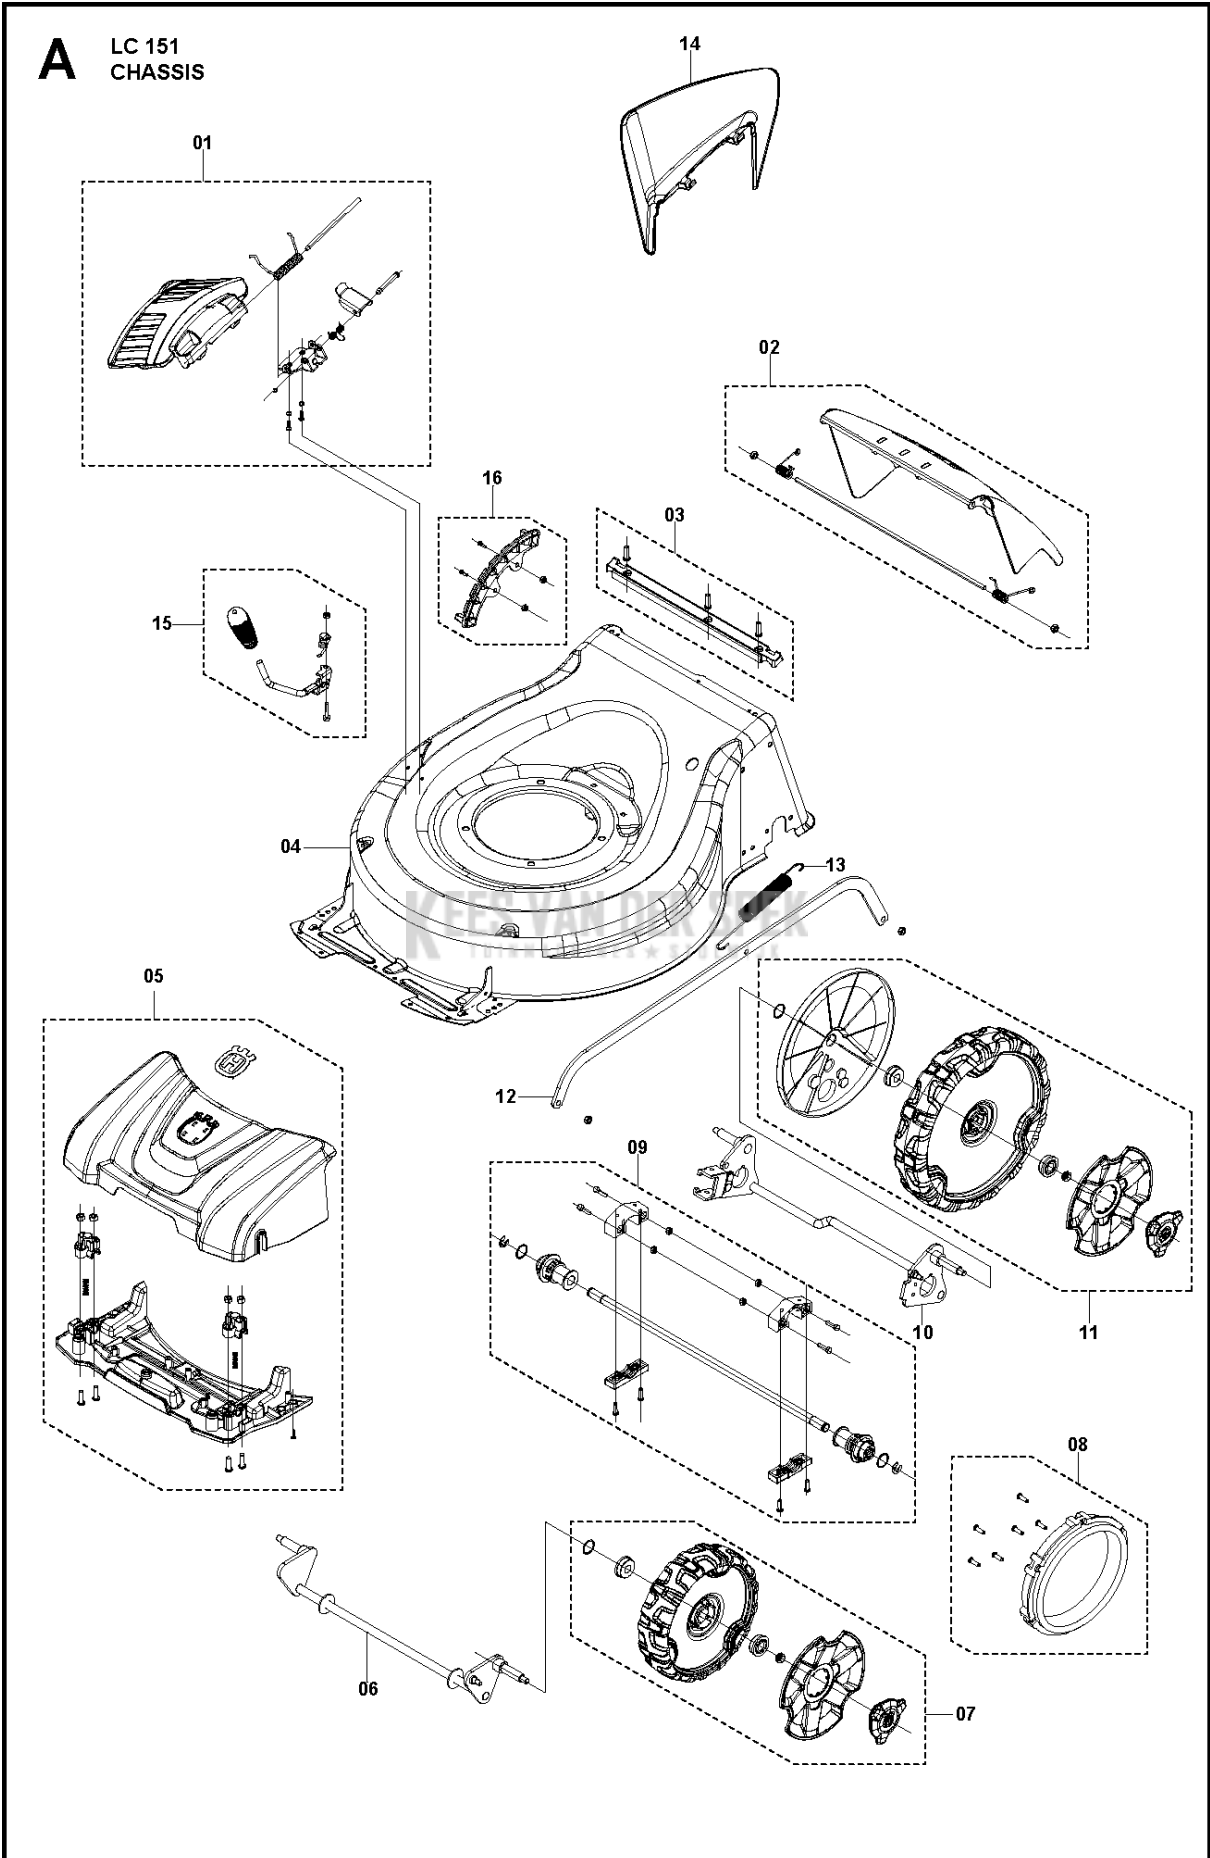

# SPARE PARTS LIST

LAWN MOWERS: CONSUMER  
WALK-BEHINDS

LC 151

Referentie	Onderdeel nr	Omschrijving	Opmerking	Aant KIT al
1	598 68 41-11	PLATE KIT	SIDE DISCHARGE PLATE	1
2	598 68 41-19	KLEP	REAR DOOR	1
3	598 68 41-28	AFDICHTINGSPLAAT	SEALING PLATE	1
4	598 86 12-01	CHASSIS	CHASSIS	1
5	598 68 41-22	DEKSELSET	FRONT COVER	1
6	529 59 53-01	AS	For 970488302. WHEEL AXLE.	1
6	598 81 87-01	AS	For 970488301. WHEEL AXLE.	1
7	598 51 29-01	WIEL	FRONT WHEEL	2
8	598 72 17-01	STOFAFDICHTING	For 970488301. DUST-PROOF RING.	1
8	529 59 54-01	STOFAFDICHTING	For 970488302. DUST-PROOF RING.	1
9	598 51 33-01	AS	REAR SHAFT	1
10	598 68 41-09	AS	For 970488301. WHEEL AXLE.	1
10	529 59 55-01	AS	For 970488302. WHEEL AXLE.	1
11	598 68 41-03	WIEL	For 970488301. REAR WHEEL.	2
12	599 13 88-01	STANG	For 970488301. HEIGHT ADJUSTMENT ROD.	1
12	529 59 62-01	STANG	For 970488302. HEIGHT ADJUSTMENT ROD.	1
13	599 13 89-01	VEER	HEIGHT ADJUSTMENT SPRING	1
14	598 81 90-01	DEKSEL	SIDE PROTECTION COVER	1
15	599 13 91-01	HENDEL KIT	For 970488301. HEIGHT ADJUSTMENT HANDLE.	1
15	529 59 57-01	HENDEL KIT	For 970488302. HEIGHT ADJUSTMENT HANDLE.	1
16	599 13 90-01	PLATE KIT	For 970488301. HEIGHT ADJUSTMENT PLATE.	1
16	529 59 58-01	PLATE KIT	For 970488302. HEIGHT ADJUSTMENT PLATE.	1

**B** LC 151  
HANDLE

Referentie	Onderdeel nr	Omschrijving	Opmerking	Aant KIT al
1	598 81 82-01	HENDEL KOMPLEET	BAIL ARM	1
2	598 72 20-01	HENDEL KIT	HANDLE AND SHEATH	1
3	598 68 41-29	HENDEL KOMPLEET	BAIL ARM	1
4	598 82 56-01	HENDEL KIT	HANDLE	1
5	529 59 63-01	KABEL	FLAMEOUT CABLE	1
6	598 86 14-01	KLEM	CABLE CLIP	1
7	598 68 41-25	KNOB ASSY	For 970488301. KNOB.	2
7	529 59 60-01	KNOB ASSY	For 970488302. KNOB.	2
8	598 68 41-13	SUPPORT KIT	HANDLE BRACKET	1