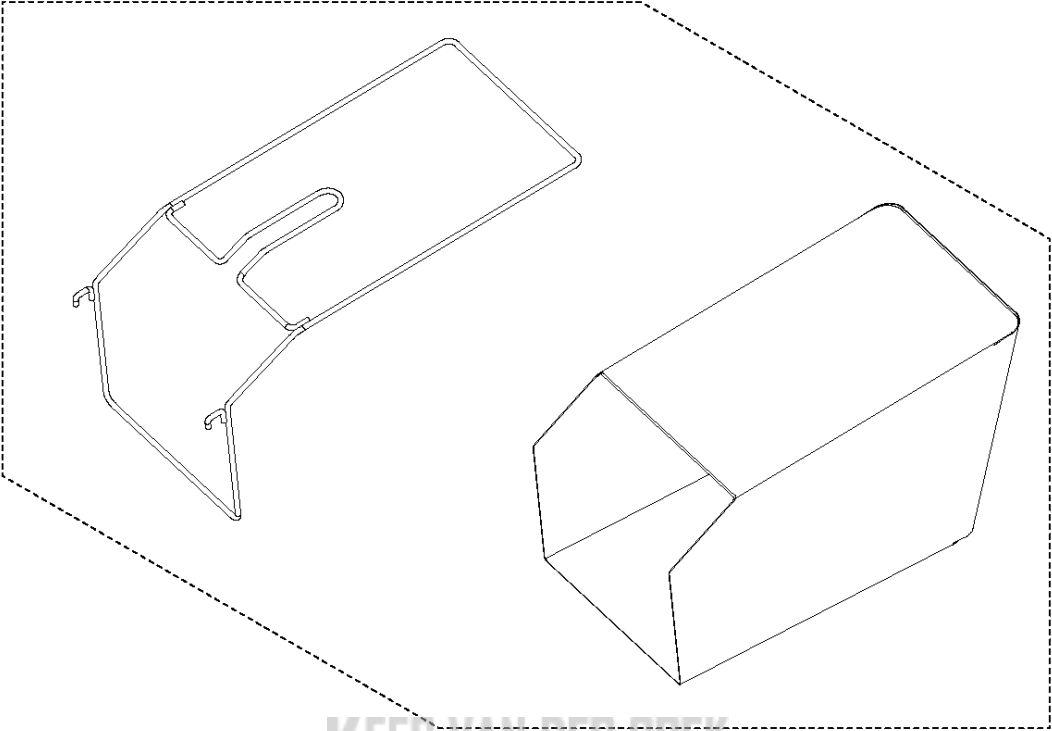

Referentie	Onderdeel nr	Omschrijving	Opmerking	Aant KIT al
1	599 91 23-01	MOTOR	FOR: AU	1
1	599 91 25-01	MOTOR	FOR: EU/LATAM	1
1	599 91 25-02	MOTOR	FOR: CDA/PARTS ONLY SEE HS166A ENGINE IPL	1
2	598 68 41-07	HOOGTE INSTELLING	For 970488301. HEIGHT ADJUSTER.	1
2	529 59 59-01	HOOGTE INSTELLING	For 970488302. HEIGHT ADJUSTER.	1
3	529 59 51-01	INSTALLATION KIT	BOLTS AND NUTS	1
4	598 51 35-01	DEKSEL	BELT COVER	1
5	529 59 50-01	MES HOUDER	BLADE ADAPTER	1
6	598 56 26-01	MES	Collect 51 cm	1
7	598 01 80-01	MULCH KIT	MULCHING KIT	1
8	597 68 39-01	MES	"BLADE 20"" mulch blade petrol engine"	1

D LC 151
GRASS HANDLING

01

KEES VAN DER SPEK
TUINMACHINES * STOLWIJK