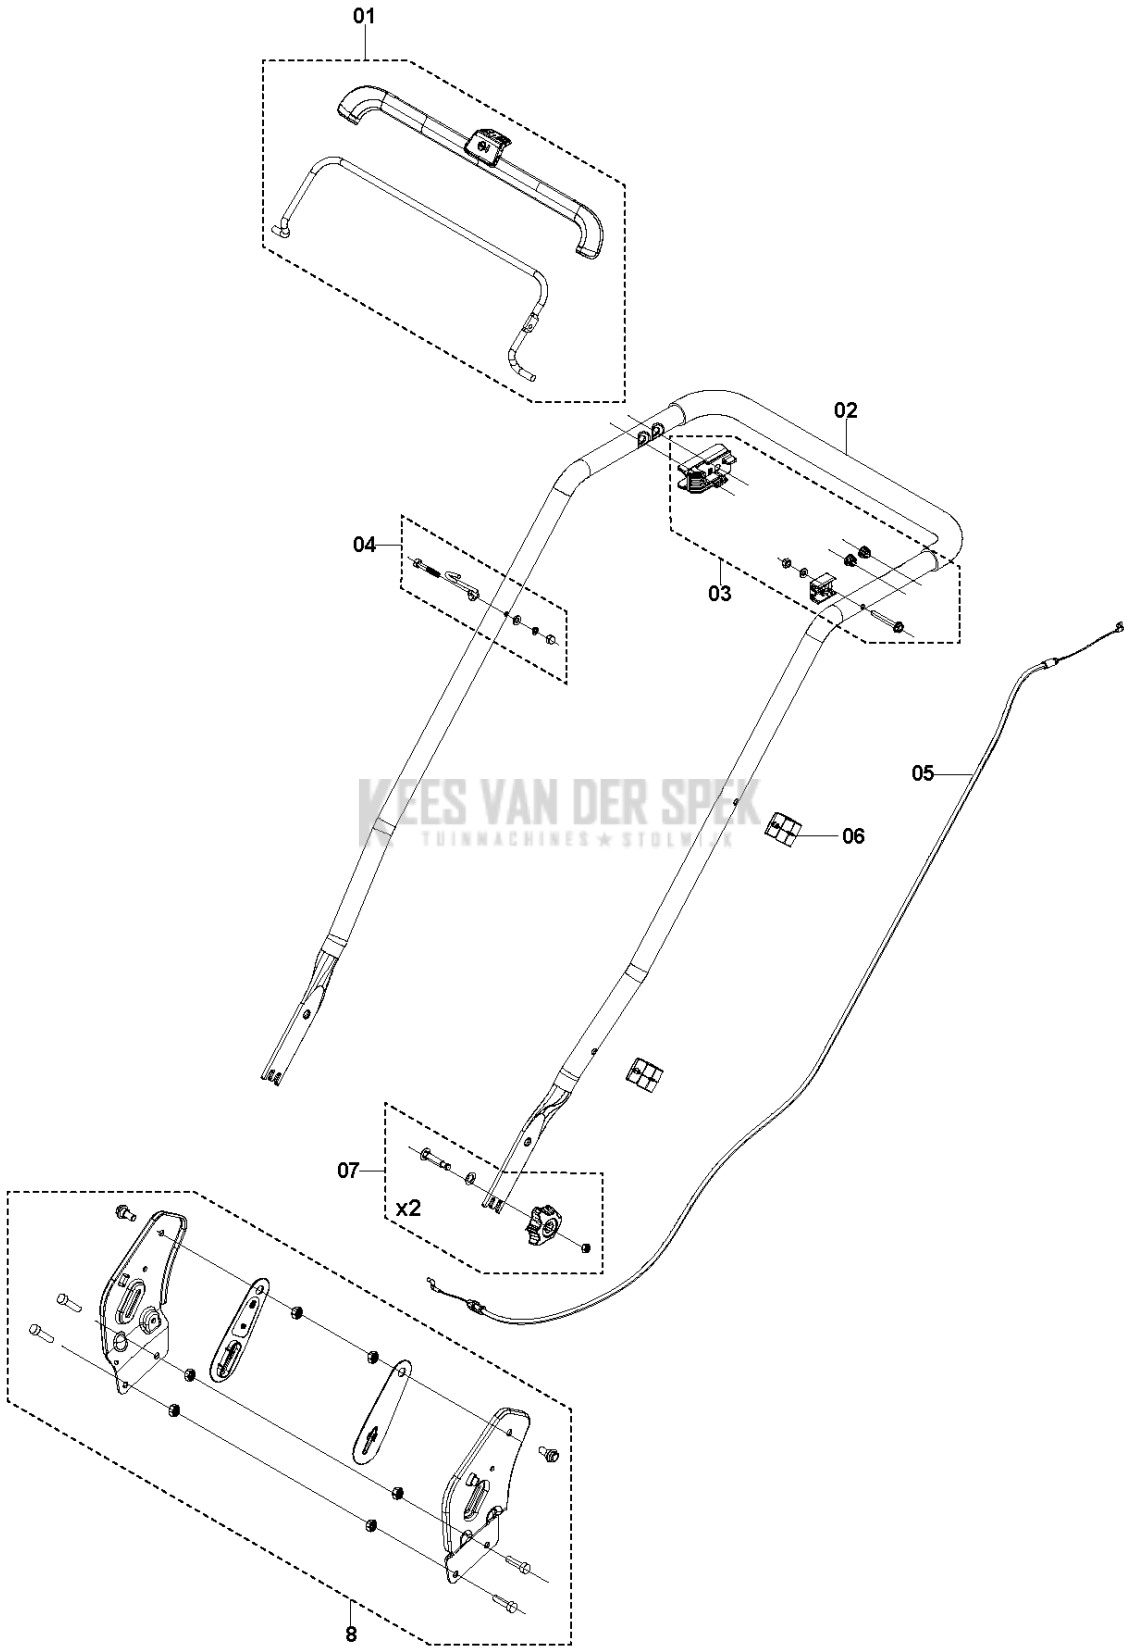

# SPARE PARTS LIST

LAWN MOWERS: CONSUMER  
WALK-BEHINDS

LC 151

Referentie	Onderdeel nr	Omschrijving	Opmerking	Aant KIT al
1	598 68 41-11	PLATE KIT	SIDE DISCHARGE PLATE	1
2	598 68 41-19	KLEP	REAR DOOR	1
3	598 68 41-28	AFDICHTINGSPLAAT	SEALING PLATE	1
4	598 86 12-01	CHASSIS	CHASSIS	1
5	598 68 41-22	DEKSELSET	FRONT COVER	1
6	529 59 53-01	AS	For 970488302. WHEEL AXLE.	1
6	598 81 87-01	AS	For 970488301. WHEEL AXLE.	1
7	598 51 29-01	WIEL	FRONT WHEEL	2
8	598 72 17-01	STOFAFDICHTING	For 970488301. DUST-PROOF RING.	1
8	529 59 54-01	STOFAFDICHTING	For 970488302. DUST-PROOF RING.	1
9	598 51 33-01	AS	REAR SHAFT	1
10	598 68 41-09	AS	For 970488301. WHEEL AXLE.	1
10	529 59 55-01	AS	For 970488302. WHEEL AXLE.	1
11	598 68 41-03	WIEL	For 970488301. REAR WHEEL.	2
12	599 13 88-01	STANG	For 970488301. HEIGHT ADJUSTMENT ROD.	1
12	529 59 62-01	STANG	For 970488302. HEIGHT ADJUSTMENT ROD.	1
13	599 13 89-01	VEER	HEIGHT ADJUSTMENT SPRING	1
14	598 81 90-01	DEKSEL	SIDE PROTECTION COVER	1
15	599 13 91-01	HENDEL KIT	For 970488301. HEIGHT ADJUSTMENT HANDLE.	1
15	529 59 57-01	HENDEL KIT	For 970488302. HEIGHT ADJUSTMENT HANDLE.	1
16	599 13 90-01	PLATE KIT	For 970488301. HEIGHT ADJUSTMENT PLATE.	1
16	529 59 58-01	PLATE KIT	For 970488302. HEIGHT ADJUSTMENT PLATE.	1

**B** LC 151  
HANDLE

Referentie	Onderdeel nr	Omschrijving	Opmerking	Aant KIT al
1	598 81 82-01	HENDEL KOMPLEET	BAIL ARM	1
2	598 72 20-01	HENDEL KIT	HANDLE AND SHEATH	1
3	598 68 41-29	HENDEL KOMPLEET	BAIL ARM	1
4	598 82 56-01	HENDEL KIT	HANDLE	1
5	529 59 63-01	KABEL	FLAMEOUT CABLE	1
6	598 86 14-01	KLEM	CABLE CLIP	1
7	598 68 41-25	KNOB ASSY	For 970488301. KNOB.	2
7	529 59 60-01	KNOB ASSY	For 970488302. KNOB.	2
8	598 68 41-13	SUPPORT KIT	HANDLE BRACKET	1