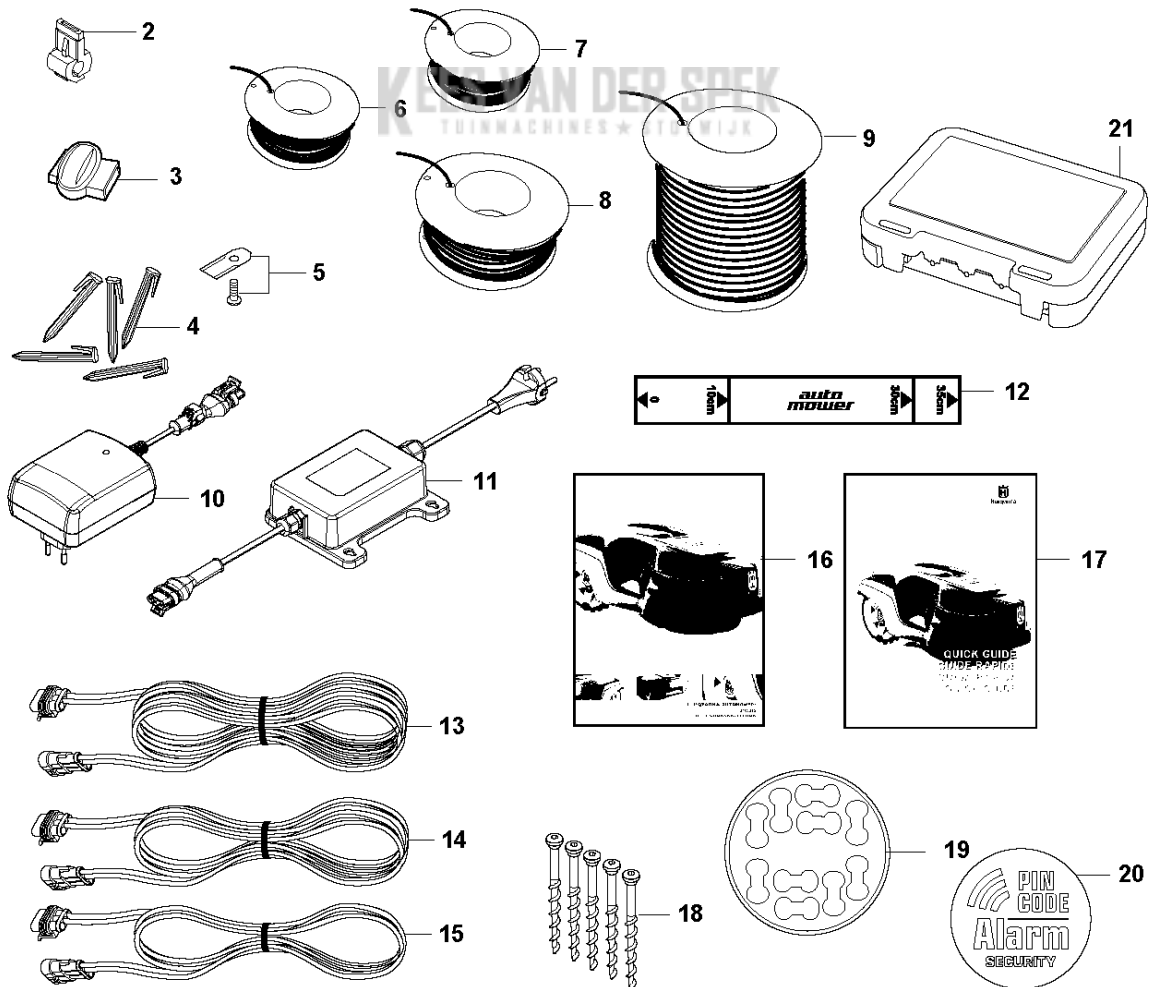

H AUTOMOWER 310, 315
INSTALLATION ACCESSORIES

Referentie	Onderdeel nr	Omschrijving	Opmerking	Aant KIT al
1	967 62 36-01	INSTALLATION KIT	Installation KIT S: Wire (150 m), Staples (300 pcs), Connectors (3 pcs), Couplers (5 pcs)	1
1	967 62 36-02	INSTALLATION KIT	Installation KIT M: Wire (250 m), Staples (400 pcs), Connectors (3 pcs), Couplers (5 pcs)	1
1	967 62 36-03	INSTALLATION KIT	Installation KIT L: Wire (400 m), Staples (600 pcs), Connectors (5 pcs), Couplers (5 pcs)	1
2	535 12 90-01	VERBINDER	Loop Wire Connector	1
2	577 86 48-01	VERBINDER	Loop Wire Connector, Blister Pack, 5 pcs	1
2	535 12 90-02	VERBINDER	Loop Wire Connector, Blister Pack, 100 pcs	1
3	501 98 02-01	KOPPELSTUK	Coupler	1
3	577 86 47-01	KOPPELSTUK	Coupler, Blister Pack, 5 pcs	2
3	501 98 02-03	KOPPELSTUK	Coupler, 100 pcs	1
4	583 97 34-01	NIET	Staples, 100 pcs	1
5	577 86 46-03	BLADE SET	Long Life - Safety Blade, Blister Pack, 9 pcs	1
5	577 60 65-05	BLADE SET	Long Life - Safety Blade, 45 pcs	1
5	577 60 66-04	BLADE SET	Long Life - Safety Blade, 300 pcs	1
6	577 86 43-02	KABEL	Wire, Blister Pack, (50 m)	1
6	580 66 20-02	KABEL	Wire (150 m)	1
6	577 86 43-01	KABEL	Wire, Blister Pack, (150 m)	1
7	580 66 20-01	KABEL	Wire (250 m)	1
8	522 91 41-01	KABEL	Wire (500 m)	1
9	580 66 20-04	KABEL	Wire (800 m)	1
10	593 16 36-01	MOTOR UNIT	Power Supply Unit EU	1
11	584 86 26-02	MOTOR UNIT	Power Supply Unit UK, IE	1
11	584 86 26-03	MOTOR UNIT	Power Supply Unit CH	1
11	584 86 26-04	MOTOR UNIT	Power Supply Unit US, CA	1
11	584 86 26-05	MOTOR UNIT	Power Supply Unit AU, NZ	1
11	584 86 26-06	MOTOR UNIT	Power Supply Unit JP	1
12	544 17 75-01	MEETBAND	Measuring Tape	1
13	579 82 51-01	KABEL COMPL.	Low voltage cable 20m	1
14	579 82 51-02	KABEL COMPL.	Low voltage cable 10m	1
15	579 82 51-03	KABEL COMPL.	Low voltage cable 3m	1
15	579 82 51-04	KABEL COMPL.	Low Voltage Cable (5 m)	1
16	115875706	TBD	Operator's Manual, Swedish	1
16	115875711	TBD	Operator's Manual, Danish	1
16	115875721	TBD	Operator's Manual, Finnish	1
16	115875726	TBD	Operator's Manual, Norwegian	1
16	115875731	TBD	Operator's Manual, English	1
16	115875732	TBD	Operator's Manual, French	1
16	115875736	TBD	Operator's Manual, French (CA)	1
16	115875741	TBD	Operator's Manual, Dutch	1
16	115875746	TBD	Operator's Manual, Italian	1
16	115875751	TBD	Operator's Manual, Spanish	1
16	115875756	TBD	Operator's Manual, German	1
16	115875758	TBD	Operator's Manual, Russian	1
16	115875759	TBD	Operator's Manual, Hungarian	1
16	115875761	TBD	Operator's Manual, Portuguese	1
16	115875762	TBD	Operator's Manual, Polish	1