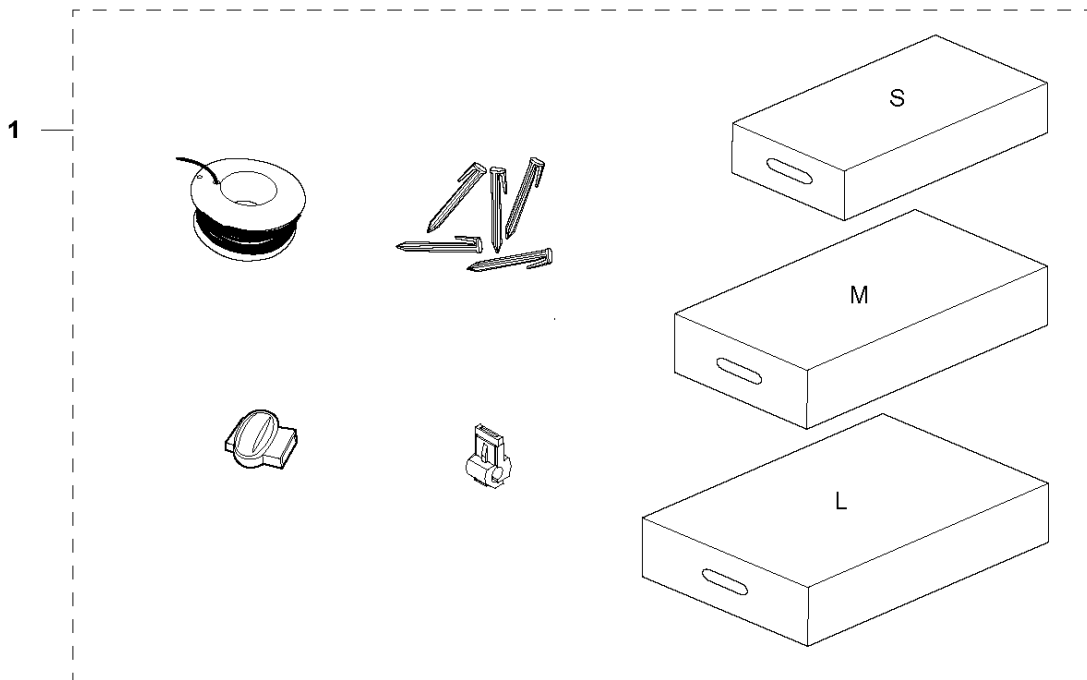

H AUTOMOWER 310, 315
INSTALLATION ACCESSORIES

Referentie	Onderdeel nr	Omschrijving	Opmerking	Aant KIT al
1	967 62 36-01	INSTALLATION KIT	Installation KIT S: Wire (150 m), Staples (300 pcs), Connectors (3 pcs), Couplers (5 pcs)	1
1	967 62 36-02	INSTALLATION KIT	Installation KIT M: Wire (250 m), Staples (400 pcs), Connectors (3 pcs), Couplers (5 pcs)	1
1	967 62 36-03	INSTALLATION KIT	Installation KIT L: Wire (400 m), Staples (600 pcs), Connectors (5 pcs), Couplers (5 pcs)	1
2	535 12 90-01	VERBINDER	Loop Wire Connector	1
2	577 86 48-01	VERBINDER	Loop Wire Connector, Blister Pack, 5 pcs	1
2	535 12 90-02	VERBINDER	Loop Wire Connector, Blister Pack, 100 pcs	1
3	501 98 02-01	KOPPELSTUK	Coupler	1
3	577 86 47-01	KOPPELSTUK	Coupler, Blister Pack, 5 pcs	2
3	501 98 02-03	KOPPELSTUK	Coupler, 100 pcs	1
4	583 97 34-01	NIET	Staples, 100 pcs	1
5	577 86 46-03	BLADE SET	Long Life - Safety Blade, Blister Pack, 9 pcs	1
5	577 60 65-05	BLADE SET	Long Life - Safety Blade, 45 pcs	1
5	577 60 66-04	BLADE SET	Long Life - Safety Blade, 300 pcs	1
6	577 86 43-02	KABEL	Wire, Blister Pack, (50 m)	1
6	580 66 20-02	KABEL	Wire (150 m)	1
6	577 86 43-01	KABEL	Wire, Blister Pack, (150 m)	1
7	580 66 20-01	KABEL	Wire (250 m)	1
8	522 91 41-01	KABEL	Wire (500 m)	1
9	580 66 20-04	KABEL	Wire (800 m)	1
10	593 16 36-01	MOTOR UNIT	Power Supply Unit EU	1
11	584 86 26-02	MOTOR UNIT	Power Supply Unit UK, IE	1
11	584 86 26-03	MOTOR UNIT	Power Supply Unit CH	1
11	584 86 26-04	MOTOR UNIT	Power Supply Unit US, CA	1
11	584 86 26-05	MOTOR UNIT	Power Supply Unit AU, NZ	1
11	584 86 26-06	MOTOR UNIT	Power Supply Unit JP	1
12	544 17 75-01	MEETBAND	Measuring Tape	1
13	579 82 51-01	KABEL COMPL.	Low voltage cable 20m	1
14	579 82 51-02	KABEL COMPL.	Low voltage cable 10m	1
15	579 82 51-03	KABEL COMPL.	Low voltage cable 3m	1
15	579 82 51-04	KABEL COMPL.	Low Voltage Cable (5 m)	1
16	115875706	TBD	Operator's Manual, Swedish	1
16	115875711	TBD	Operator's Manual, Danish	1
16	115875721	TBD	Operator's Manual, Finnish	1
16	115875726	TBD	Operator's Manual, Norwegian	1
16	115875731	TBD	Operator's Manual, English	1
16	115875732	TBD	Operator's Manual, French	1
16	115875736	TBD	Operator's Manual, French (CA)	1
16	115875741	TBD	Operator's Manual, Dutch	1
16	115875746	TBD	Operator's Manual, Italian	1
16	115875751	TBD	Operator's Manual, Spanish	1
16	115875756	TBD	Operator's Manual, German	1
16	115875758	TBD	Operator's Manual, Russian	1
16	115875759	TBD	Operator's Manual, Hungarian	1
16	115875761	TBD	Operator's Manual, Portuguese	1
16	115875762	TBD	Operator's Manual, Polish	1