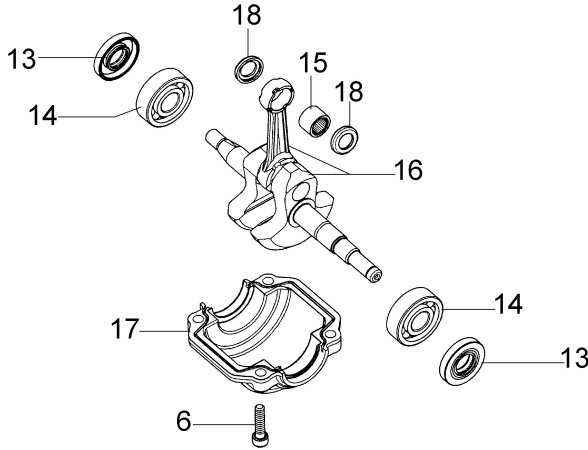

Illustratie Engine

Ref.Nu	Qty	Part number	Description	Validity from	Validity till	Notes	Bulletin
1	1	50240166	Complete cylinder				
2	1	50240164	Piston assy Ø40				
3	1	074000405R	Piston ring				
4	2	004900061R	Ring				
5	1	50110047R	Piston pin				
6	4	3801047	Screw				
7	1	094600103	Band				
8	1	50170010R	Manifold				
9	1	3055101	Spark plug				
10	1	50170031R	Gasket				
11	1	50240100R	Muffler				
12	3	3860117R	Screw				
13	2	3050024AR	Seal ring				
14	2	094000006R	Bearing				
15	1	50110044R	Bearing				
16	1	50240220R	Crankshaft				
17	1	50240016R	Cover				
18	2	50110043AR	Spacer				
19	1	50240046R	Guard				
20	2	3960070AR	Screw				

Illustratie Chain cover and clutch

Ref.Nu	Qty	Part number	Description	Validity from	Validity till	Notes	Bulletin
1	1	50240031R	Clutch				
2	1	50240032R	Spring				
3	1	50240217AR	Worm gear				
4	1	50240059R	Spacer				
5	1	50240214R	Clutch drum 3/8				
6	1	3037024R	Bushing				
7	1	50240028R	Spacer				
8	1	3026007R	Ring				
9	2	3026003R	Ring				
10	2	097000106R	Plug				
11	1	097000146	Lever				
12	1	50240037R	Brake band				
13	1	50240044R	Guard				
14	1	095000219AR	Spring				
15	1	50050066	Plug				
16	1	50240040R	Guard				
17	2	50010148R	Nut				
18	1	3960099R	Screw				
19	1	3960070AR	Screw				
20	1	50240048R	Spring				
21	1	50240063R	Chain cover				
22	1	50052019R	Bar 16" - 41 cm				
22	1	50030212R	Bar 14" - 35 cm				
23	1	30629528	Efco chain .3/8" x .050" (1,3mm)				
23	1	30629526	Efco chain .3/8" x .050" (1,3mm)				
24	1	50070069	Washer				