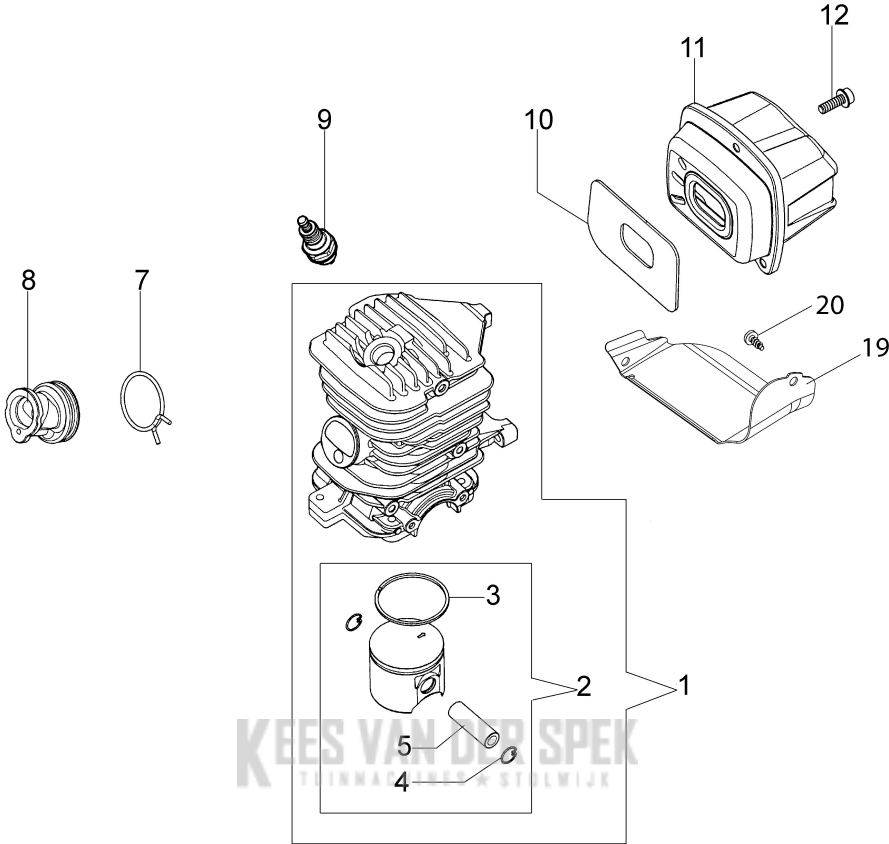

Illustratie Engine

Ref.Nu	Qty	Part number	Description	Validity from	Validity till	Notes	Bulletin
1	1	50240166	Complete cylinder				
2	1	50240164	Piston assy Ø40				
3	1	074000405R	Piston ring				
4	2	004900061R	Ring				
5	1	50110047R	Piston pin				
6	4	3801047	Screw				
7	1	094600103	Band				
8	1	50170010R	Manifold				
9	1	3055101	Spark plug				
10	1	50170031R	Gasket				
11	1	50240100R	Muffler				
12	3	3860117R	Screw				
13	2	3050024AR	Seal ring				
14	2	094000006R	Bearing				
15	1	50110044R	Bearing				
16	1	50240220R	Crankshaft				
17	1	50240016R	Cover				
18	2	50110043AR	Spacer				
19	1	50240046R	Guard				
20	2	3960070AR	Screw				

KEES VAN DER SPEK
TUINMACHINES ★ STOLWIJK

Illustratie Starter assy

Ref.Nu	Qty	Part number	Description	Validity from	Validity till	Notes	Bulletin
1	1	3960075R	Screw				
2	1	006000315R	Washer				
3	1	3916004R	Washer				
4	1	50240087R	Cable				
5	1	50240042R	Ignition coil				
6	1	2304073	Wrench 13x19				
7	1	50240186	Nut				
8	1	3833080R	Washer				
9	1	005000361	Washer				
10	1	50072029	Pawl				
11	1	50170015R	Flywheel				
12	4	3960115R	Screw				
13	1	50170017R	Starter handle				
14	1	50070123R	Starter rope				
15	1	50050073R	Spring				
16	1	50170050R	Starter pulley				
17	1	50160024	Screw				
18	1	50242015R	Starter assy				
19	1	50240232	Labels kit				