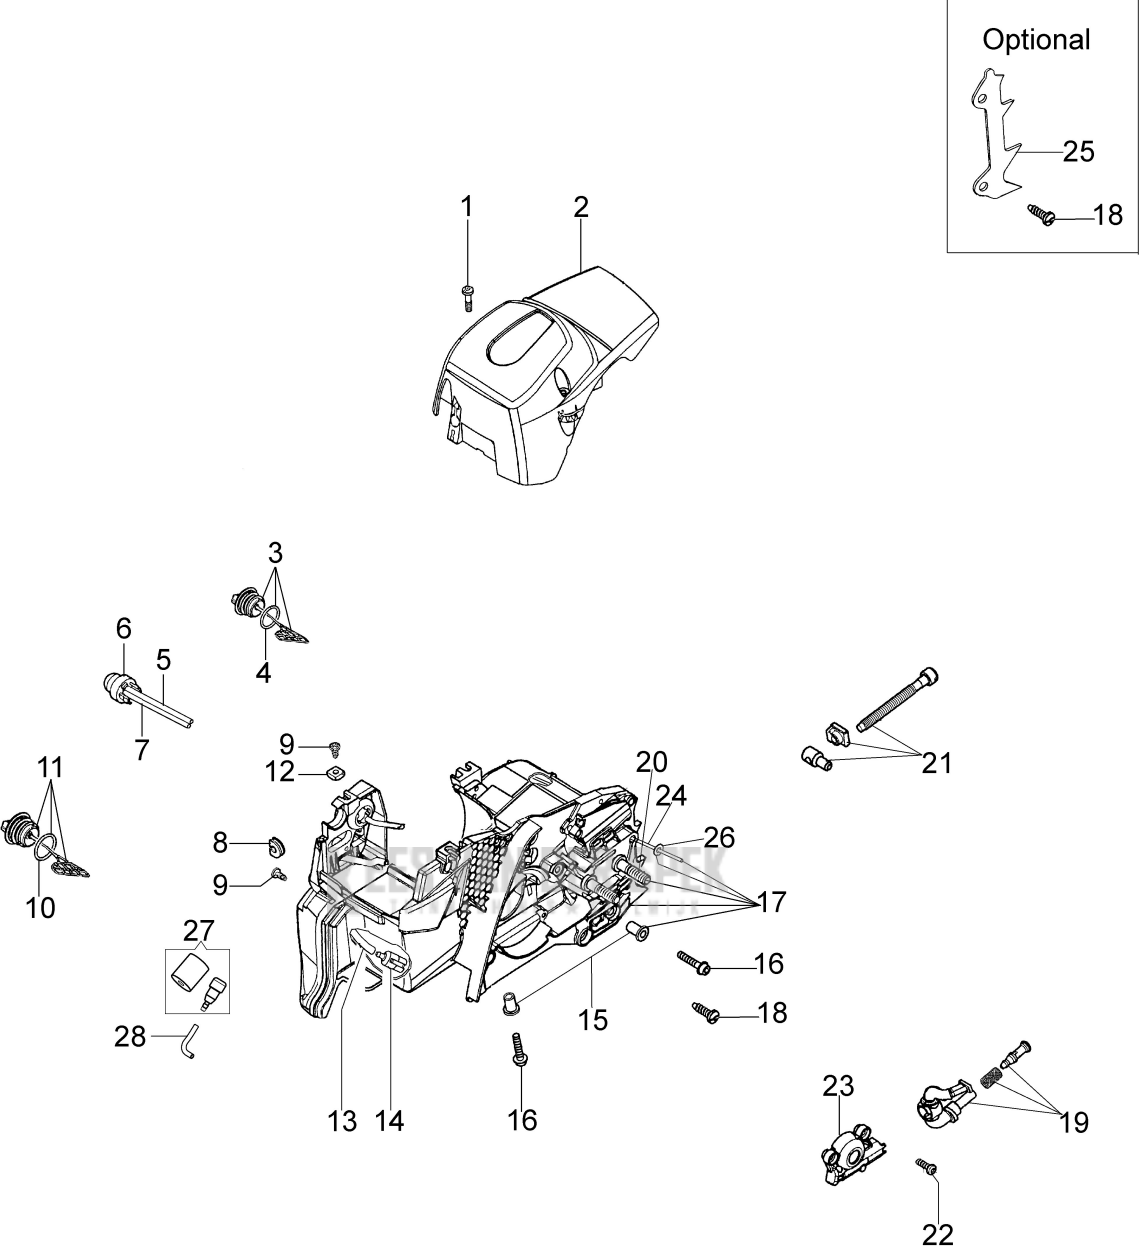

Illustratie Crankcase assy

Ref.Nu	Qty	Part number	Description	Validity from	Validity till	Notes	Bulletin
1	1	3991080R	Screw				
2	1	50240070R	Cover				
3	1	50052005R	Tank cap				
4	1	3049047R	O-ring				
5	1	50240256R	Tube				
6	1	50240175R	Air purge				
7	1	50240255R	Tube				
8	1	005000347AR	Grommet				
9	1	3960109AR	Screw				
10	1	099900090R	Ring				
11	1	50072009R	Cap				
12	1	50240027R	Nut				
13	1	50050070AR	Tube				
14	1	094600450R	Fuel filter				
15	4	50050067	Spacer				
16	4	3860099R	Screw				
17	1	50240165AR	Crankcase				
18	3	3960099R	Screw				
19	1	50240167	Oil filter				
20	2	50050052R	Stud				
21	1	50050133	Chain tensioner kit				
22	1	3960074	Screw				
23	1	50240234	Oil pump				
24	1	50240010R	Tube				
25	1	50240110R	Spike				
26	1	3049001R	O-ring				
27	1	50240148R	Breather valve kit				
28	1	50240067R	Breather fuel pipe