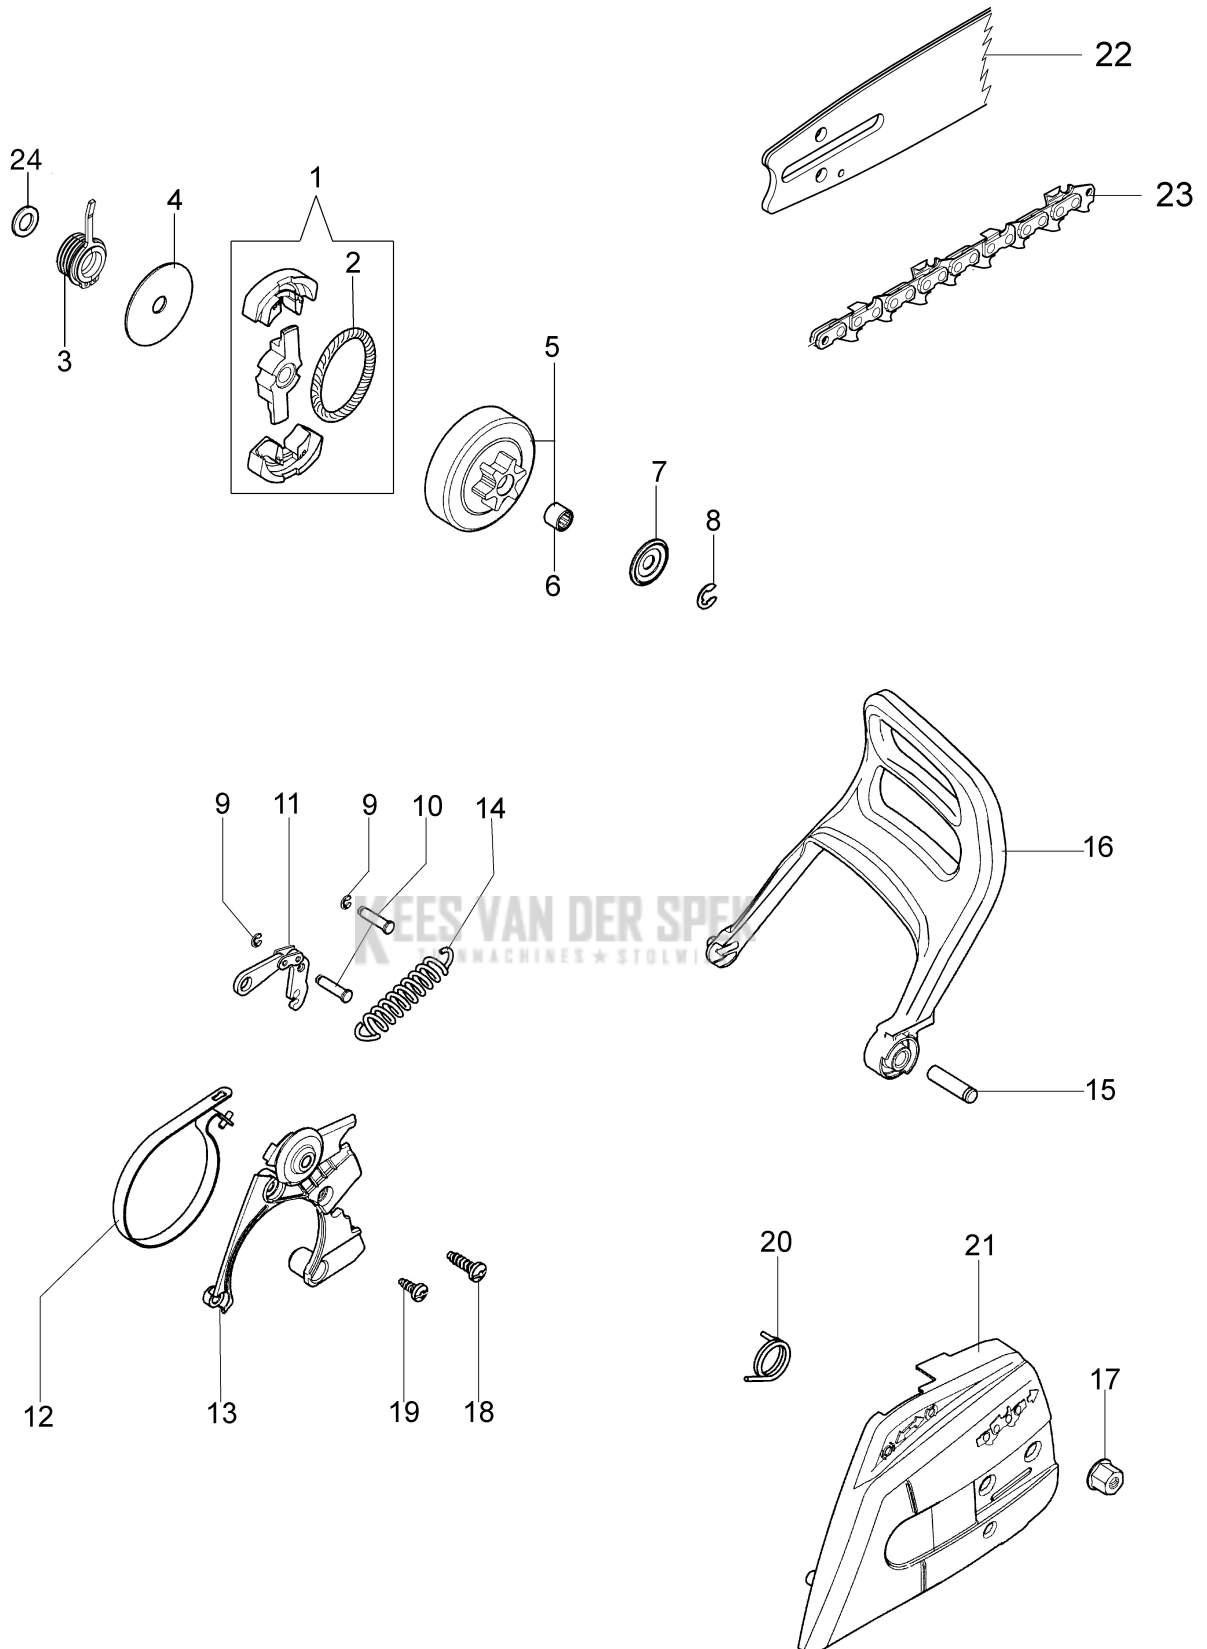

Illustratie Chain cover and clutch

Ref.Nu	Qty	Part number	Description	Validity from	Validity till	Notes	Bulletin
1	1	50240031R	Clutch				
2	1	50240032R	Spring				
3	1	50240217AR	Worm gear				
4	1	50240059R	Spacer				
5	1	50240214R	Clutch drum 3/8				
6	1	3037024R	Bushing				
7	1	50240028R	Spacer				
8	1	3026007R	Ring				
9	2	3026003R	Ring				
10	2	097000106R	Plug				
11	1	097000146	Lever				
12	1	50240037R	Brake band				
13	1	50240044R	Guard				
14	1	095000219AR	Spring				
15	1	50050066	Plug				
16	1	50240040R	Guard				
17	2	50010148R	Nut				
18	1	3960099R	Screw				
19	1	3960070AR	Screw				
20	1	50240048R	Spring				
21	1	50240063R	Chain cover				
22	1	50052019R	Bar 16" - 41 cm				
22	1	50030212R	Bar 14" - 35 cm				
23	1	30629528	Efco chain .3/8" x .050" (1,3mm)				
23	1	30629526	Efco chain .3/8" x .050" (1,3mm)				
24	1	50070069	Washer				

KES VAN DER SPEK
TUINMACHINES ★ STOLWIJK