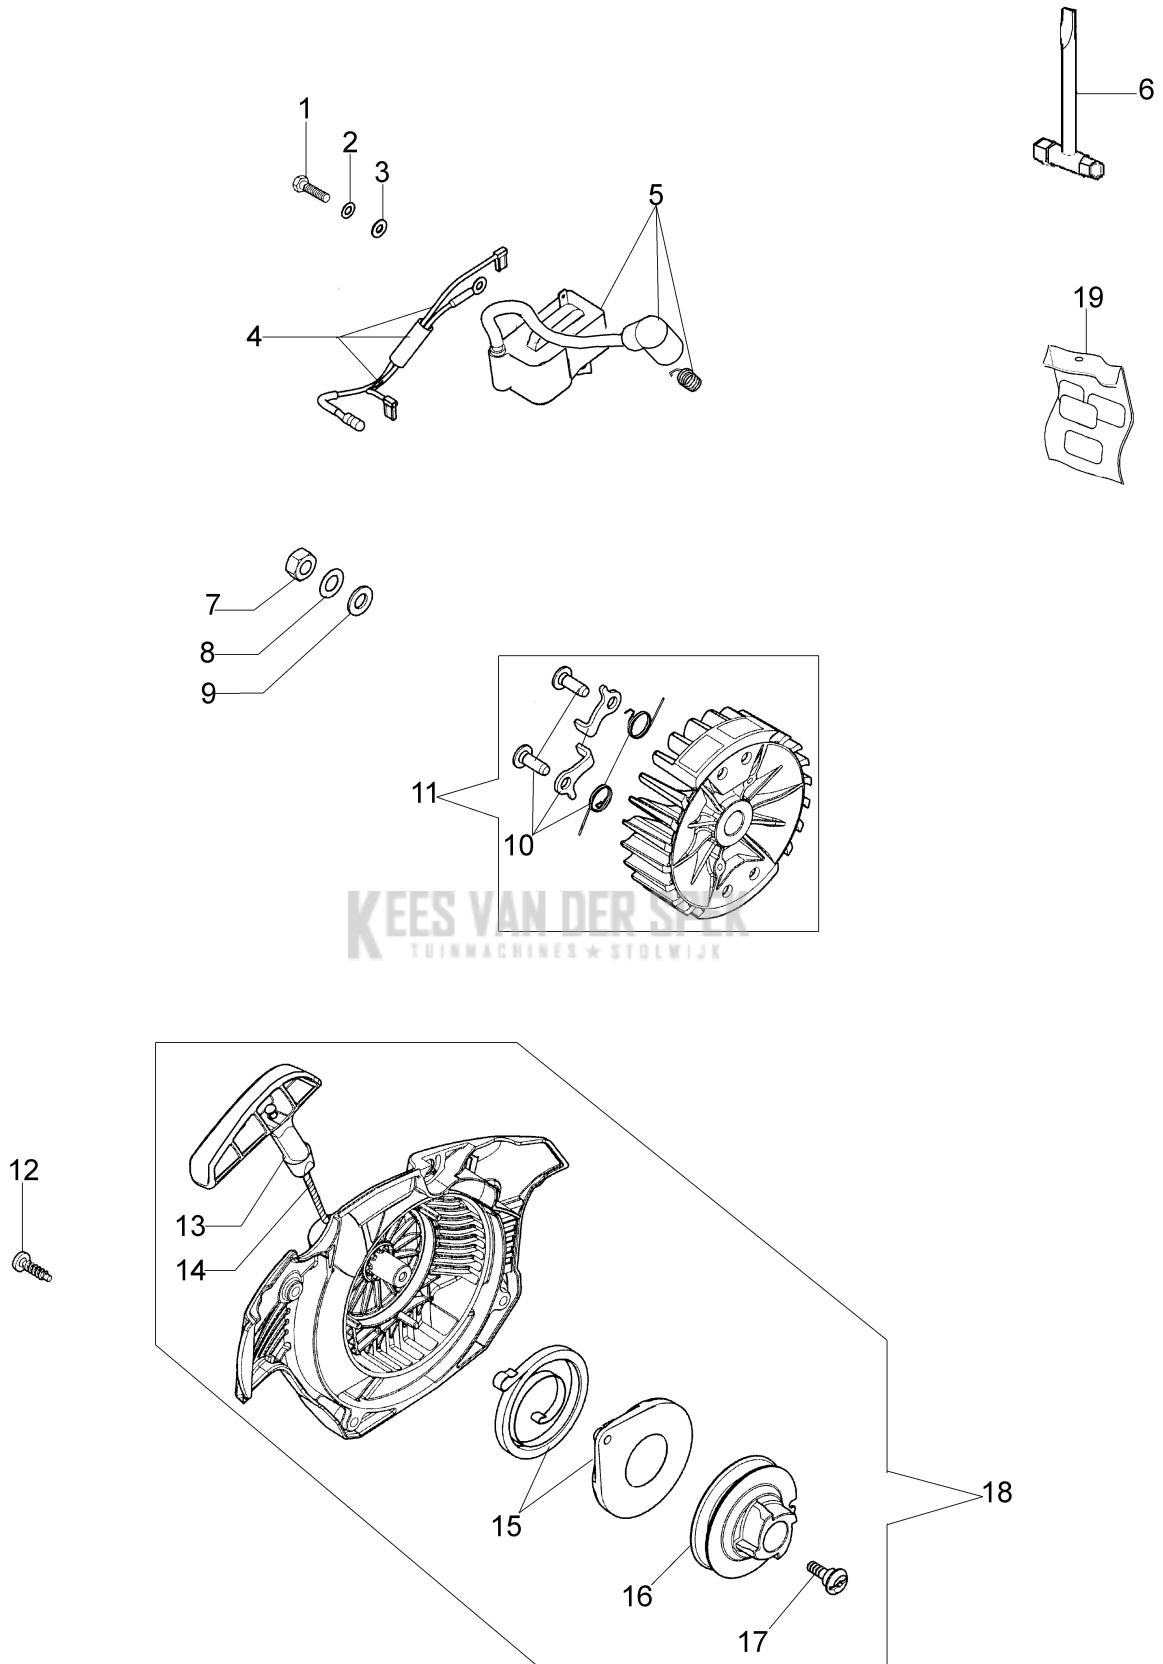

Illustratie Engine

Ref.Nu	Qty	Part number	Description	Validity from	Validity till	Notes	Bulletin
1	1	50240166	Complete cylinder				
2	1	50240164	Piston assy Ø40				
3	1	074000405R	Piston ring				
4	2	004900061R	Ring				
5	1	50110047R	Piston pin				
6	4	3801047	Screw				
7	1	094600103	Band				
8	1	50170010R	Manifold				
9	1	3055101	Spark plug				
10	1	50170031R	Gasket				
11	1	50240100R	Muffler				
12	3	3860117R	Screw				
13	2	3050024AR	Seal ring				
14	2	094000006R	Bearing				
15	1	50110044R	Bearing				
16	1	50240220R	Crankshaft				
17	1	50240016R	Cover				
18	2	50110043AR	Spacer				
19	1	50240046R	Guard				
20	2	3960070AR	Screw				

KEES VAN DER SPEK
TUINMACHINES ★ STOLWIJK

Illustratie Starter assy

Ref.Nu	Qty	Part number	Description	Validity from	Validity till	Notes	Bulletin
1	1	3960075R	Screw				
2	1	006000315R	Washer				
3	1	3916004R	Washer				
4	1	50240087R	Cable				
5	1	50240042R	Ignition coil				
6	1	2304073	Wrench 13x19				
7	1	50240186	Nut				
8	1	3833080R	Washer				
9	1	005000361	Washer				
10	1	50072029	Pawl				
11	1	50170015R	Flywheel				
12	4	3960115R	Screw				
13	1	50170017R	Starter handle				
14	1	50070123R	Starter rope				
15	1	50050073R	Spring				
16	1	50170050R	Starter pulley				
17	1	50160024	Screw				
18	1	50242015R	Starter assy				
19	1	50240232	Labels kit				