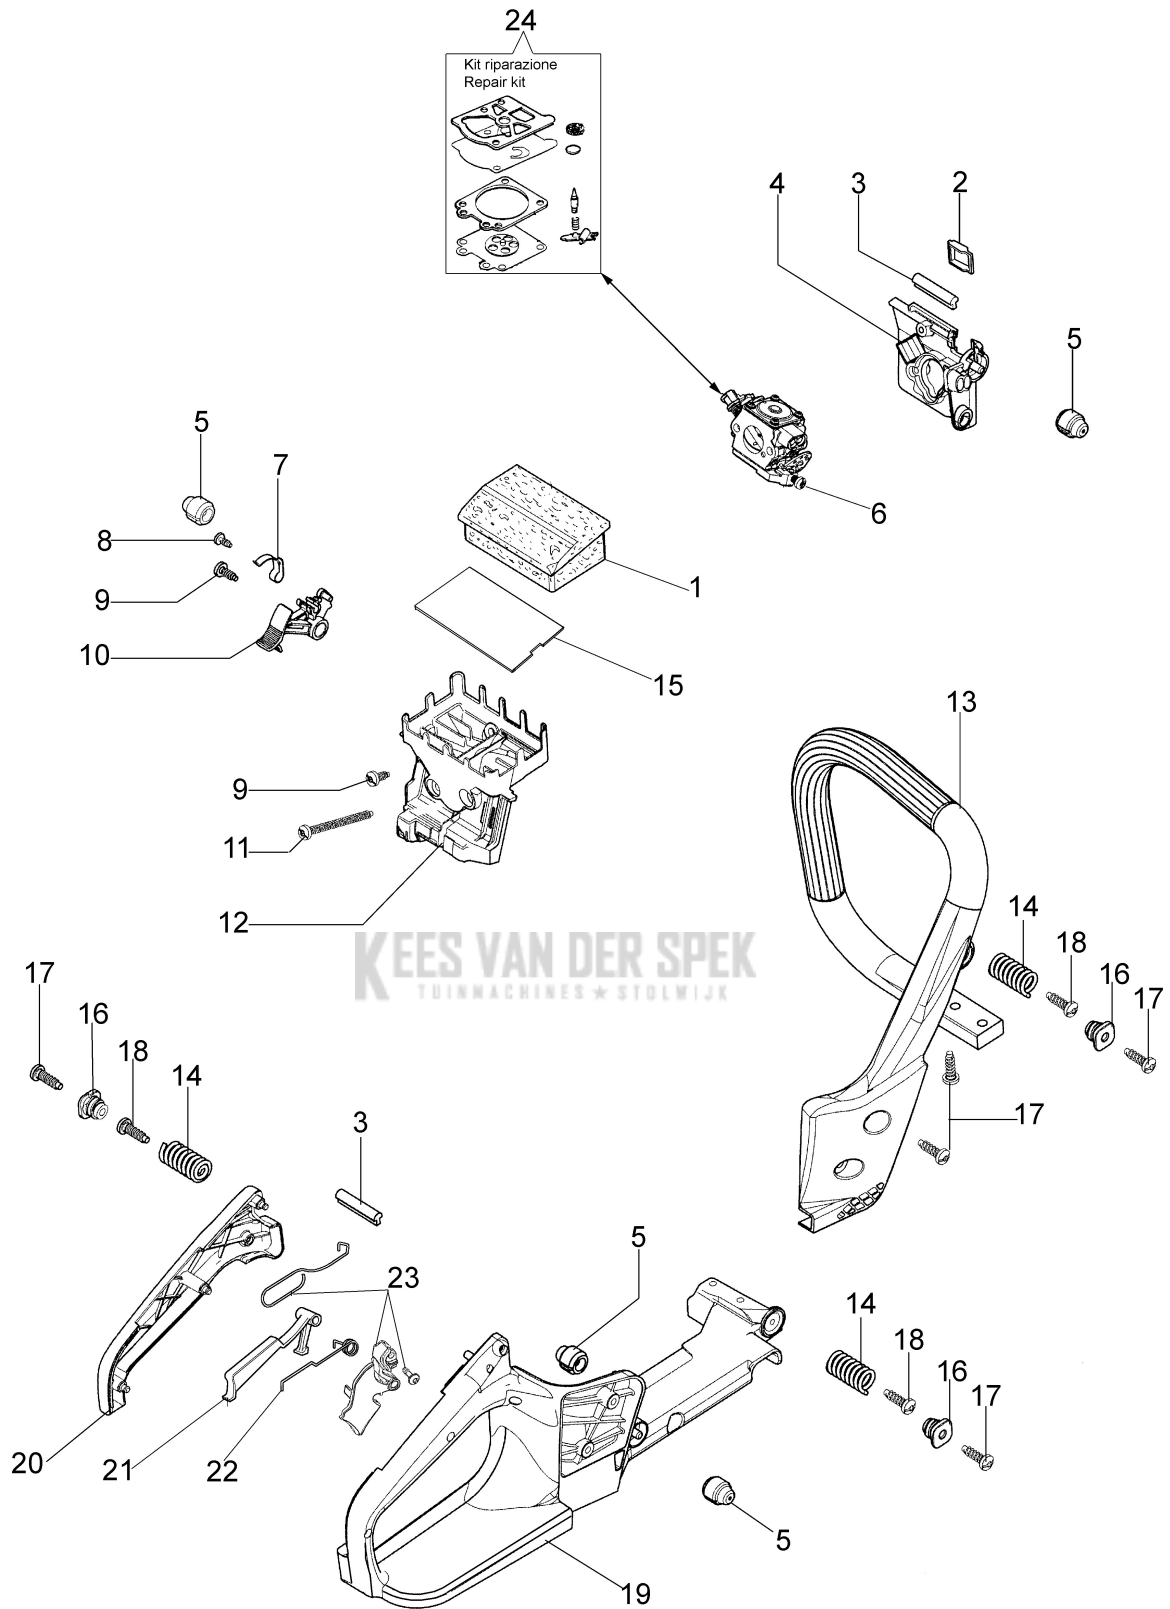

Illustratie Handle and air filter

Ref.Nu	Qty	Part number	Description	Validity from	Validity till	Notes	Bulletin
1	1	50240036R	Air filter				
2	1	50240062R	Deflector				
3	2	50240011R	AV-mount				
4	1	50240043R	Support				
5	1	50010061R	AV-mount				
6	1	50240045R	Carburetor				
7	1	50240061R	Spring				
8	1	3960109AR	Screw				
9	2	3960070AR	Screw				
10	1	50240060R	Lever				
11	2	3993083R	Screw				
12	1	50240035R	Support				
13	1	50240026R	Handle				
14	1	50050047AR	Spring				
15	1	50240150R	Air filter				
16	1	50170034R	Support				
17	1	3960099R	Screw				
18	1	3960115R	Screw				
19	1	50240023R	Handle				
20	1	50240024R	Cover				
21	1	50050096AR	Lever				
22	1	097000028R	Spring				
23	1	50170249A	Throttle kit				
24	1	2318340	Repair kit				

KEES VAN DER SPEK
TUINMACHINES ★ STOLWIJK