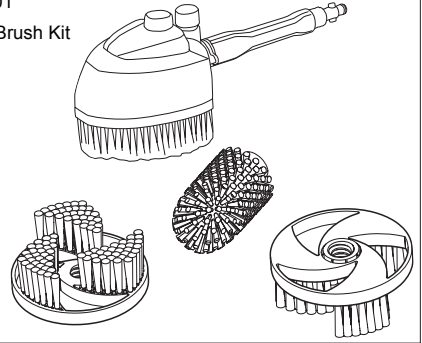

590660601

Rotating Brush Kit