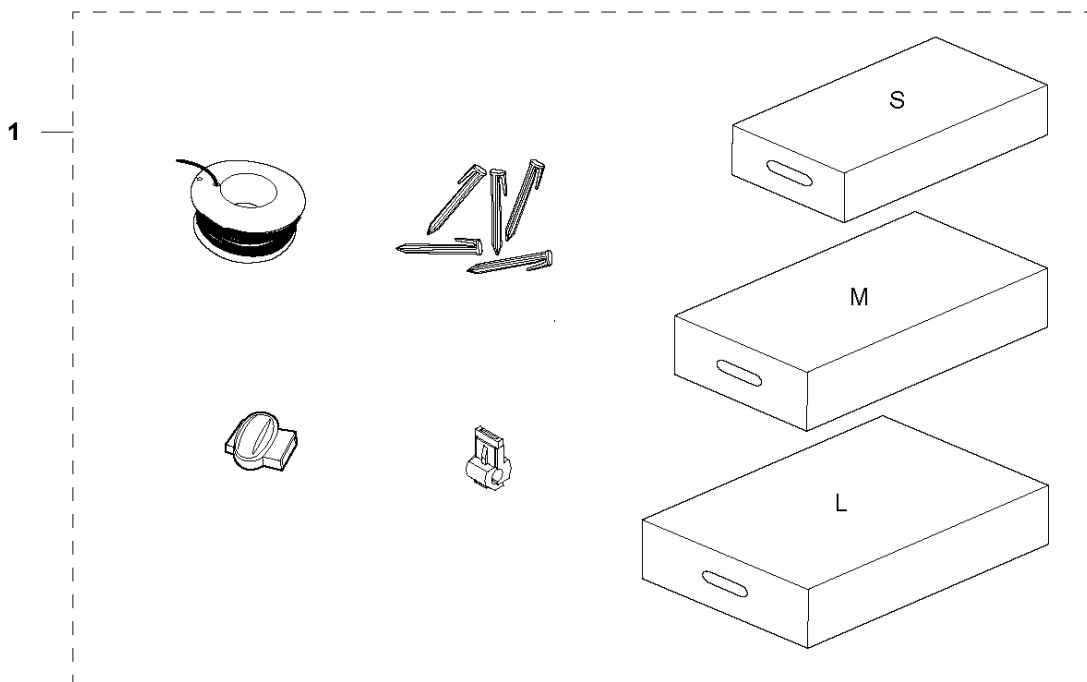

H AUTOMOWER 310, 315 INSTALLATION ACCESSORIES

Referentie	Onderdeel nr	Omschrijving	Opmerking	Aant KIT al
1	967 62 36-01	INSTALLATION KIT	Installation KIT S: Wire (150 m), Staples (300 pcs), Connectors (3 pcs), Couplers (5 pcs)	1
1	967 62 36-02	INSTALLATION KIT	Installation KIT M: Wire (250 m), Staples (400 pcs), Connectors (3 pcs), Couplers (5 pcs)	1
1	967 62 36-03	INSTALLATION KIT	Installation KIT L: Wire (400 m), Staples (600 pcs), Connectors (5 pcs), Couplers (5 pcs)	1
2	535 12 90-01	VERBINDER	Loop Wire Connector	1
2	577 86 48-01	VERBINDER	Loop Wire Connector, Blister Pack, 5 pcs	1
2	535 12 90-02	VERBINDER	Loop Wire Connector, Blister Pack, 100 pcs	1
3	501 98 02-01	KOPPELSTUK	Coupler	1
3	577 86 47-01	KOPPELSTUK	Coupler, Blister Pack, 5 pcs	2
3	501 98 02-03	KOPPELSTUK	Coupler, 100 pcs	1
4	583 97 34-01	NIET	Staples, 100 pcs	1
5	577 86 46-03	BLADE SET	Long Life - Safety Blade, Blister Pack, 9 pcs	1
5	577 60 65-05	BLADE SET	Long Life - Safety Blade, 45 pcs	1
5	577 60 66-04	BLADE SET	Long Life - Safety Blade, 300 pcs	1
6	577 86 43-02	KABEL	Wire, Blister Pack, (50 m)	1
6	580 66 20-02	KABEL	Wire (150 m)	1
6	577 86 43-01	KABEL	Wire, Blister Pack, (150 m)	1
7	580 66 20-01	KABEL	Wire (250 m)	1
8	522 91 41-01	KABEL	Wire (500 m)	1
9	580 66 20-04	KABEL	Wire (800 m)	1
10	593 16 36-01	MOTOR UNIT	Power Supply Unit EU	1
11	584 86 26-02	MOTOR UNIT	Power Supply Unit UK, IE	1
11	584 86 26-03	MOTOR UNIT	Power Supply Unit CH	1
11	584 86 26-04	MOTOR UNIT	Power Supply Unit US, CA	1
11	584 86 26-05	MOTOR UNIT	Power Supply Unit AU, NZ	1
11	584 86 26-06	MOTOR UNIT	Power Supply Unit JP	1
12	544 17 75-01	MEETBAND	Measuring Tape	1
13	579 82 51-01	KABEL COMPL.	Low voltage cable 20m	1
14	579 82 51-02	KABEL COMPL.	Low voltage cable 10m	1
15	579 82 51-03	KABEL COMPL.	Low voltage cable 3m	1
15	579 82 51-04	KABEL COMPL.	Low Voltage Cable (5 m)	1
16	115875706	TBD	Operator's Manual, Swedish	1
16	115875711	TBD	Operator's Manual, Danish	1
16	115875721	TBD	Operator's Manual, Finnish	1
16	115875726	TBD	Operator's Manual, Norwegian	1
16	115875731	TBD	Operator's Manual, English	1
16	115875732	TBD	Operator's Manual, French	1
16	115875736	TBD	Operator's Manual, French (CA)	1
16	115875741	TBD	Operator's Manual, Dutch	1
16	115875746	TBD	Operator's Manual, Italian	1
16	115875751	TBD	Operator's Manual, Spanish	1
16	115875756	TBD	Operator's Manual, German	1
16	115875758	TBD	Operator's Manual, Russian	1
16	115875759	TBD	Operator's Manual, Hungarian	1
16	115875761	TBD	Operator's Manual, Portuguese	1
16	115875762	TBD	Operator's Manual, Polish	1