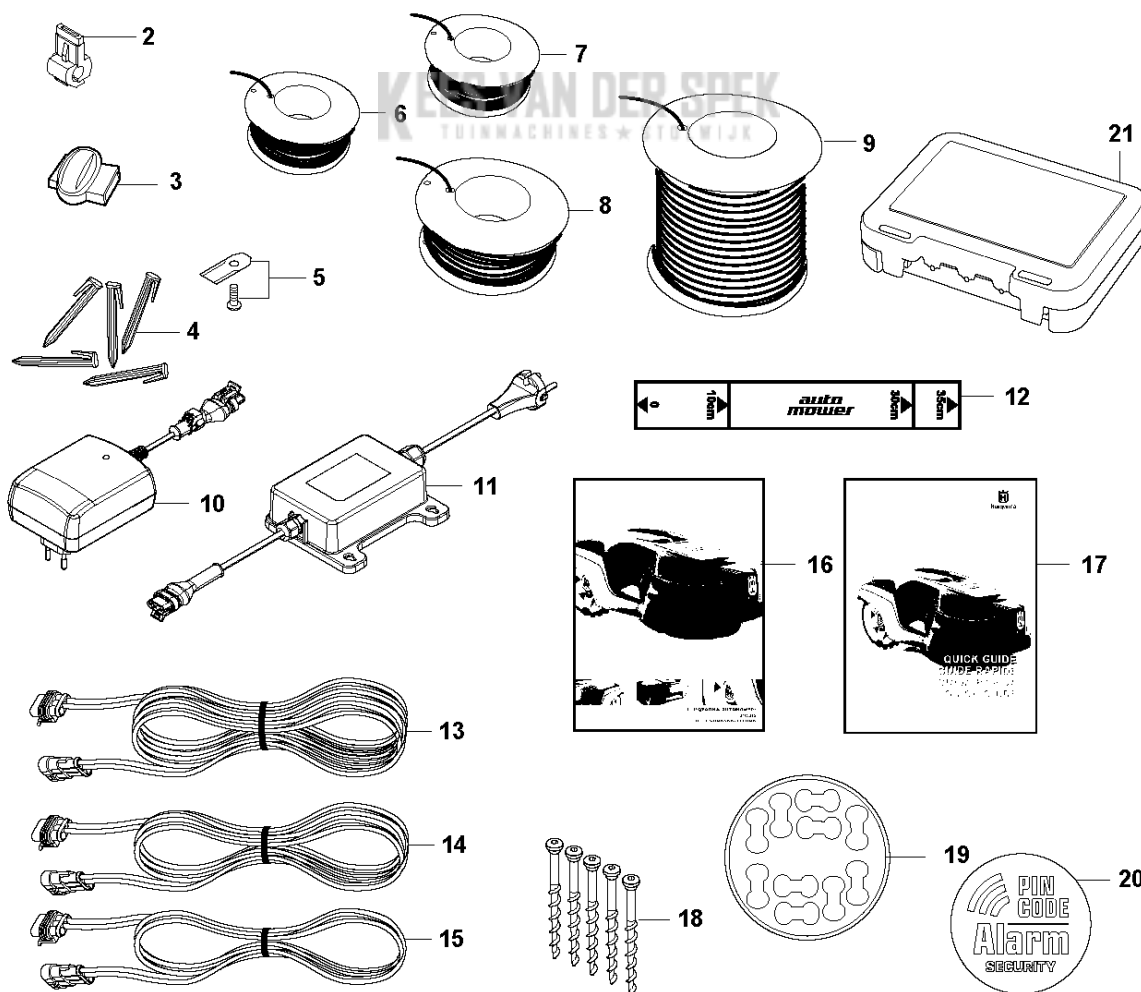

H AUTOMOWER 310, 315 INSTALLATION ACCESSORIES

Referentie	Onderdeel nr	Omschrijving	Opmerking	Aant KIT al
1	967 62 36-01	INSTALLATION KIT	Installation KIT S: Wire (150 m), Staples (300 pcs), Connectors (3 pcs), Couplers (5 pcs)	1
1	967 62 36-02	INSTALLATION KIT	Installation KIT M: Wire (250 m), Staples (400 pcs), Connectors (3 pcs), Couplers (5 pcs)	1
1	967 62 36-03	INSTALLATION KIT	Installation KIT L: Wire (400 m), Staples (600 pcs), Connectors (5 pcs), Couplers (5 pcs)	1
2	535 12 90-01	VERBINDER	Loop Wire Connector	1
2	577 86 48-01	VERBINDER	Loop Wire Connector, Blister Pack, 5 pcs	1
2	535 12 90-02	VERBINDER	Loop Wire Connector, Blister Pack, 100 pcs	1
3	501 98 02-01	KOPPELSTUK	Coupler	1
3	577 86 47-01	KOPPELSTUK	Coupler, Blister Pack, 5 pcs	2
3	501 98 02-03	KOPPELSTUK	Coupler, 100 pcs	1
4	583 97 34-01	NIET	Staples, 100 pcs	1
5	577 86 46-03	BLADE SET	Long Life - Safety Blade, Blister Pack, 9 pcs	1
5	577 60 65-05	BLADE SET	Long Life - Safety Blade, 45 pcs	1
5	577 60 66-04	BLADE SET	Long Life - Safety Blade, 300 pcs	1
6	577 86 43-02	KABEL	Wire, Blister Pack, (50 m)	1
6	580 66 20-02	KABEL	Wire (150 m)	1
6	577 86 43-01	KABEL	Wire, Blister Pack, (150 m)	1
7	580 66 20-01	KABEL	Wire (250 m)	1
8	522 91 41-01	KABEL	Wire (500 m)	1
9	580 66 20-04	KABEL	Wire (800 m)	1
10	593 16 36-01	MOTOR UNIT	Power Supply Unit EU	1
11	584 86 26-02	MOTOR UNIT	Power Supply Unit UK, IE	1
11	584 86 26-03	MOTOR UNIT	Power Supply Unit CH	1
11	584 86 26-04	MOTOR UNIT	Power Supply Unit US, CA	1
11	584 86 26-05	MOTOR UNIT	Power Supply Unit AU, NZ	1
11	584 86 26-06	MOTOR UNIT	Power Supply Unit JP	1
12	544 17 75-01	MEETBAND	Measuring Tape	1
13	579 82 51-01	KABEL COMPL.	Low voltage cable 20m	1
14	579 82 51-02	KABEL COMPL.	Low voltage cable 10m	1
15	579 82 51-03	KABEL COMPL.	Low voltage cable 3m	1
15	579 82 51-04	KABEL COMPL.	Low Voltage Cable (5 m)	1
16	115875706	TBD	Operator's Manual, Swedish	1
16	115875711	TBD	Operator's Manual, Danish	1
16	115875721	TBD	Operator's Manual, Finnish	1
16	115875726	TBD	Operator's Manual, Norwegian	1
16	115875731	TBD	Operator's Manual, English	1
16	115875732	TBD	Operator's Manual, French	1
16	115875736	TBD	Operator's Manual, French (CA)	1
16	115875741	TBD	Operator's Manual, Dutch	1
16	115875746	TBD	Operator's Manual, Italian	1
16	115875751	TBD	Operator's Manual, Spanish	1
16	115875756	TBD	Operator's Manual, German	1
16	115875758	TBD	Operator's Manual, Russian	1
16	115875759	TBD	Operator's Manual, Hungarian	1
16	115875761	TBD	Operator's Manual, Portuguese	1
16	115875762	TBD	Operator's Manual, Polish	1