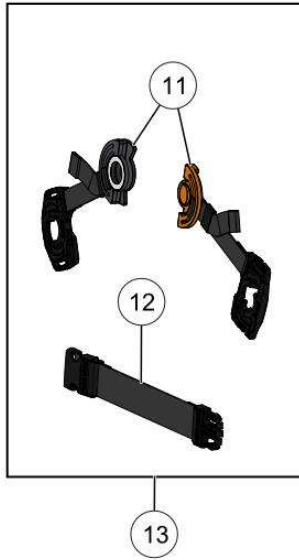

PELENC 57253 - PACK BATTERIE 1200* / 57253 - ACCU 1200 - 2020 /
HARNAIS CONFORT*

Vervangonderdelen *Medeplichtig*

56_20_008A

PELENC 57253 - PACK BATTERIE 1200* / 57253 - ACCU 1200 - 2020 /
HARNAIS CONFORT*

nr.	Artikelnumme	Beschrijving	Hoe	Opmerkingen
1	133879	KIT GESP BORSTBAND	1	
2	132293		1	
3	84446	RING FLENS WIEL 11DTS	1	
4	133660		1	
5	133878		1	
6	133880	UITGERUSTE RIEM COMFORTHARNAS	1	
8	157965	RIEMGESP ITW NEXUS DWSR-40	1	
9	138603	CLIP SNOER ARMBAND RIEM ACCU 150	1	
10	132278		1	
11	152769	ENSEMBLE SANGLE PECTORALE DRTE	1	
11	152770	ENSEMBLE SANGLE PECTORALE	1	
12	152768	RALLONGE CEINTURE VENTRALE	1	
13	152778	KIT VERLENGKABELS	1	
A	133881	KIT SCHOUDERBANDEN	1	
B	133882	KIT PLATINA COMFORTHARNAS	1	

KEES VAN DER SPEK
TUINMACHINES ★ STOLWIJK